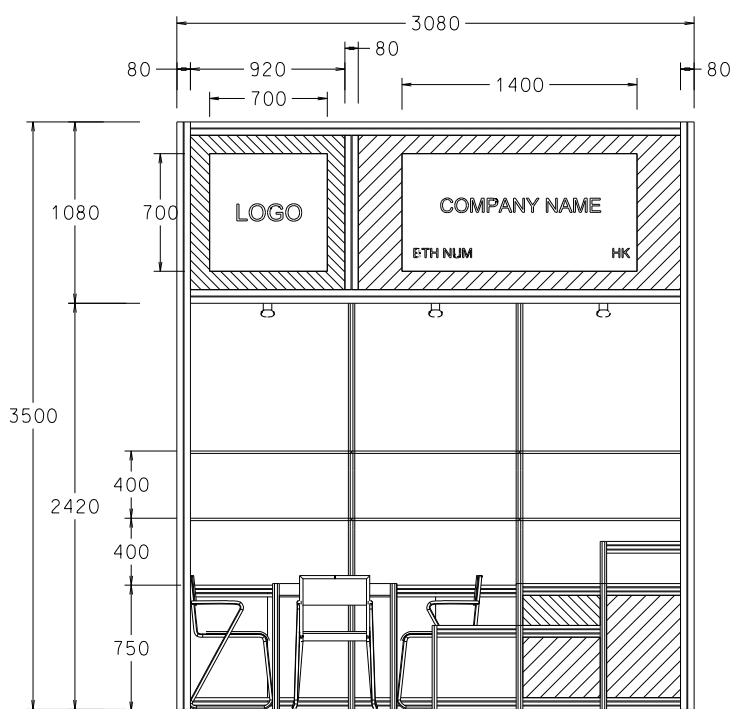

### 3M x 3M Deluxe Booth

三米乘三米高級攤位

CUT-OUT PLYWOOD SHAPE  
COLOR STICKER LAMINATION  
(RESPECT M-3164 GREEN)

WHITE FOAMBOARD W/  
BLACK STICKER COMPANY NAME

WHITE FOAMBOARD W/  
BLACK STICKER COMPANY NAME  
CUT-OUT PLYWOOD SHAPE  
COLOR STICKER LAMINATION  
(RESPECT M-3178 ORANGE)

BOOTH SPECIFICATIONS		QTY.
	LOCKABLE CABINET 1000L x 500W x 750H mm	3
	WOODEN DISPLAY SHELF FLAT (3000W X 300D mm)	2
	DISPLAY PLATFORM IN STICKER LAMINATIONS 500 / 750 / 1000mmH	1
	13W LED LAMP SPOTLIGHT (YELLOW LIGHT)	3
	13W LED LAMP LONGARMED SPOTLIGHT (300MM) (YELLOW LIGHT)	2
	500w SQUARE PIN SOCKET	1
	700W x 700D x 750H mm MEETING TABLE	1
	BLACK LEATHER CHAIR	3
	CEILING BEAM	3M
	COMPANY LOGO	1
	RUBBISH BIN & CARPET (9sqm.)	