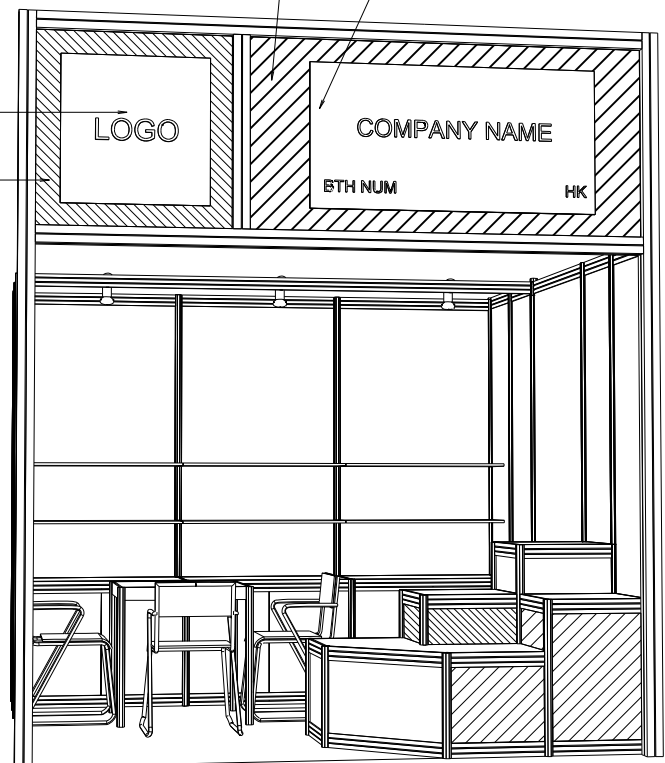

### 3M x 3M Deluxe Booth

三米乘三米高級攤位

CUT-OUT PLYWOOD SHAPE  
COLOR STICKER LAMINATION  
(RESPECT M-3164 GREEN)

WHITE FOAMBOARD W/  
BLACK STICKER COMPANY NAME

WHITE FOAMBOARD W/  
BLACK STICKER COMPANY NAME  
CUT-OUT PLYWOOD SHAPE  
COLOR STICKER LAMINATION  
(RESPECT M-3178 ORANGE)

BOOTH SPECIFICATIONS		QTY.
	LOCKABLE CABINET 1000L x 500W x 750H mm	3
	WOODEN DISPLAY SHELF FLAT (3000W X 300D mm)	2
	DISPLAY PLATFORM IN STICKER LAMINATIONS 500 / 750 / 1000mmH	1
	13W LED LAMP SPOTLIGHT (YELLOW LIGHT)	3
	13W LED LAMP LONGARMED SPOTLIGHT (300MM) (YELLOW LIGHT)	2
	500w SQUARE PIN SOCKET	1
	700W x 700D x 750H mm MEETING TABLE	1
	BLACK LEATHER CHAIR	3
	CEILING BEAM	3M
	COMPANY LOGO	1
	RUBBISH BIN & CARPET (9sqm.)	