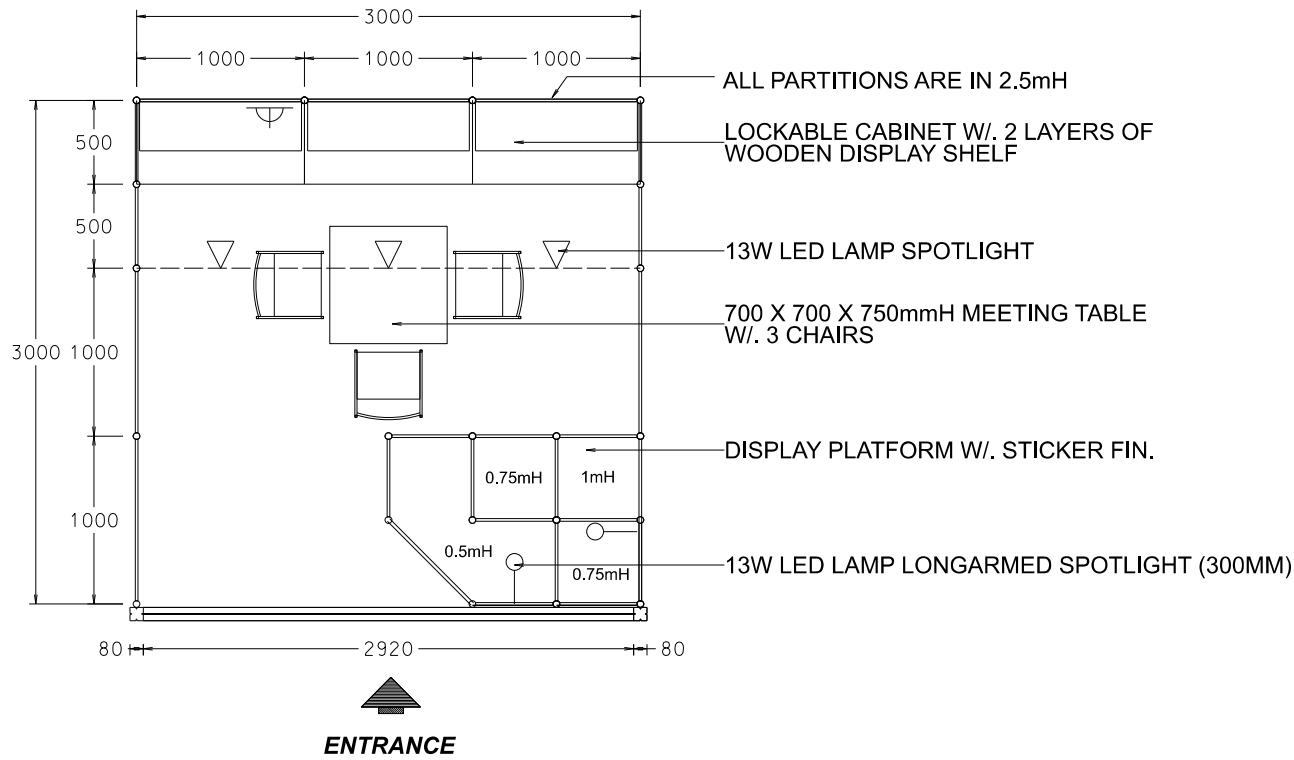

### 3M x 3M Deluxe Booth

三米乘三米高級攤位

CUT-OUT PLYWOOD SHAPE  
COLOR STICKER LAMINATION  
(RESPECT M-3164 GREEN)

WHITE FOAMBOARD W/  
BLACK STICKER COMPANY NAME

WHITE FOAMBOARD W/  
BLACK STICKER COMPANY NAME  
CUT-OUT PLYWOOD SHAPE  
COLOR STICKER LAMINATION  
(RESPECT M-3178 ORANGE)

BOOTH SPECIFICATIONS		QTY.
	LOCKABLE CABINET 1000L x 500W x 750H mm	3
	WOODEN DISPLAY SHELF FLAT (3000W X 300D mm)	2
	DISPLAY PLATFORM IN STICKER LAMINATIONS 500 / 750 / 1000mmH	1
	13W LED LAMP SPOTLIGHT (YELLOW LIGHT)	3
	13W LED LAMP LONGARMED SPOTLIGHT (300MM) (YELLOW LIGHT)	2
	500w SQUARE PIN SOCKET	1
	700W x 700D x 750H mm MEETING TABLE	1
	BLACK LEATHER CHAIR	3
	CEILING BEAM	3M
	COMPANY LOGO	1
	RUBBISH BIN & CARPET (9sqm.)	