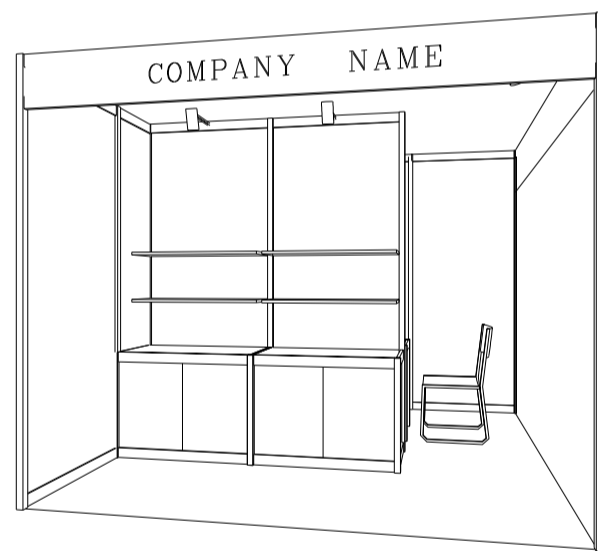

3M x 3M Standard Booth with Meeting Room Specification (Right Corner)

三米乘三米標準攤位附設會議房規格(右邊角位)

BOOTH SPECIFICATIONS		QTY.
	1000W x 500D x 750H mm LOCKABLE CABINET	3
	2000W x 300D WOODEN DISPLAY SHELF	2
	1000W x 300D WOODEN DISPLAY SHELF	2
	13W LED LAMP SPOTLIGHT (YELLOW LIGHT)	2
	13W LED LAMP LONGARMED SPOTLIGHT (YELLOW LIGHT)	3
	700W x 700D x 750H MEETING TABLE	1
	BLACK LEATHER CHAIR	2
	CEILING BEAM	1.5M
	RUBBISH BIN & CARPET (9sqm.)	