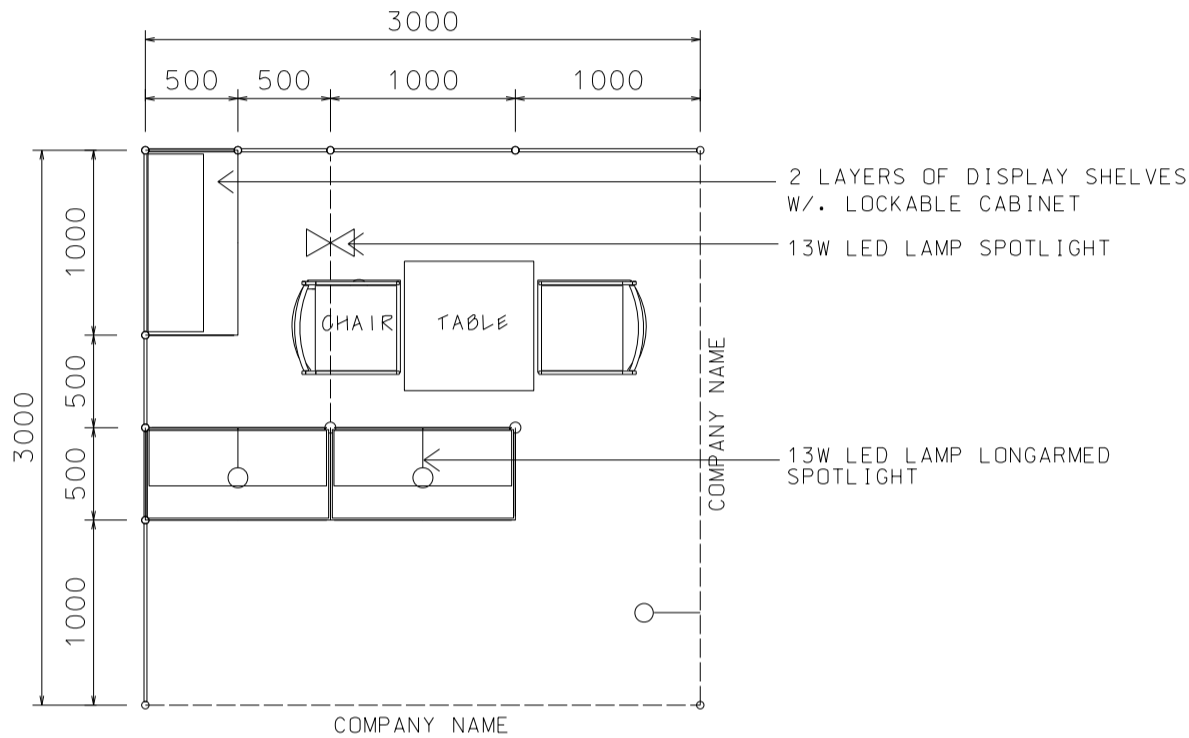

3M x 3M Standard Booth with Meeting Room Specification (Right Corner)

三米乘三米標準攤位附設會議房規格(右邊角位)

BOOTH SPECIFICATIONS		QTY.
	1000W x 500D x 750H mm LOCKABLE CABINET	3
	2000W x 300D WOODEN DISPLAY SHELF	2
	1000W x 300D WOODEN DISPLAY SHELF	2
	13W LED LAMP SPOTLIGHT (YELLOW LIGHT)	2
	13W LED LAMP LONGARMED SPOTLIGHT (YELLOW LIGHT)	3
	700W x 700D x 750H MEETING TABLE	1
	BLACK LEATHER CHAIR	2
	CEILING BEAM	1.5M
	RUBBISH BIN & CARPET (9sqm.)	