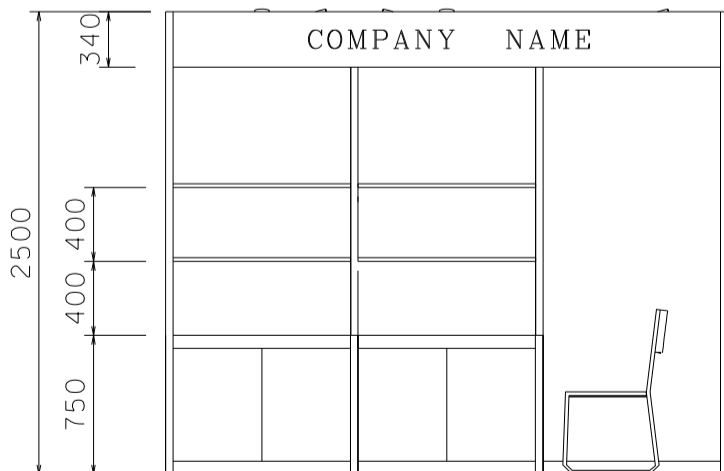

3M x 3M Standard Booth with Meeting Room Specification (Right Corner)

三米乘三米標準攤位附設會議房規格(右邊角位)

BOOTH SPECIFICATIONS		QTY.
	1000W x 500D x 750H mm LOCKABLE CABINET	3
	2000W x 300D WOODEN DISPLAY SHELF	2
	1000W x 300D WOODEN DISPLAY SHELF	2
	13W LED LAMP SPOTLIGHT (YELLOW LIGHT)	2
	13W LED LAMP LONGARMED SPOTLIGHT (YELLOW LIGHT)	3
	700W x 700D x 750H MEETING TABLE	1
	BLACK LEATHER CHAIR	2
	CEILING BEAM	1.5M
	RUBBISH BIN & CARPET (9sqm.)	