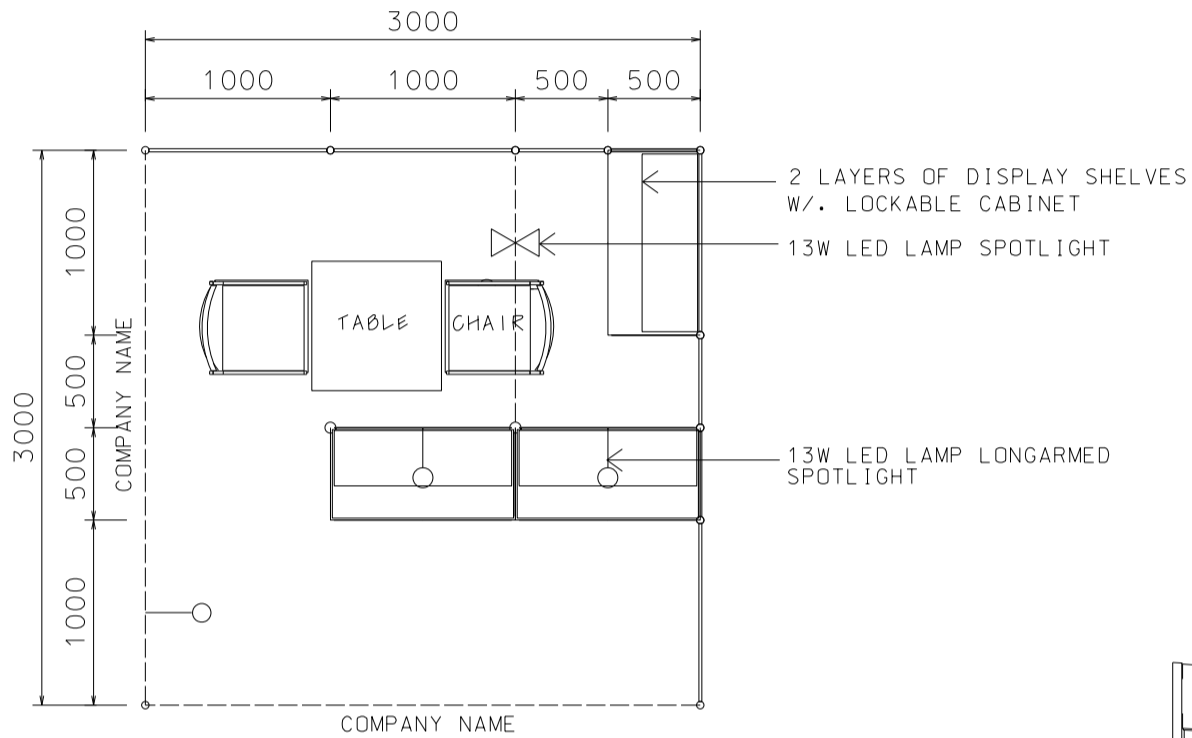

### 3M x 3M Standard Booth with Meeting Room Specification (Left Corner)

三米乘三米標準攤位附設會議房規格(左邊角位)

PLAN

PERSPECTIVE

ELEVATION

BOOTH SPECIFICATIONS		QTY.
	1000W x 500D x 750H mm LOCKABLE CABINET	3
	2000W x 300D WOODEN DISPLAY SHELF	2
	1000W x 300D WOODEN DISPLAY SHELF	2
	13W LED LAMP SPOTLIGHT (YELLOW LIGHT)	2
	13W LED LAMP LONGARMED SPOTLIGHT (YELLOW LIGHT)	3
	700W x 700D x 750H MEETING TABLE	1
	BLACK LEATHER CHAIR	2
	CEILING BEAM	1.5M
	RUBBISH BIN & CARPET (9sqm.)	