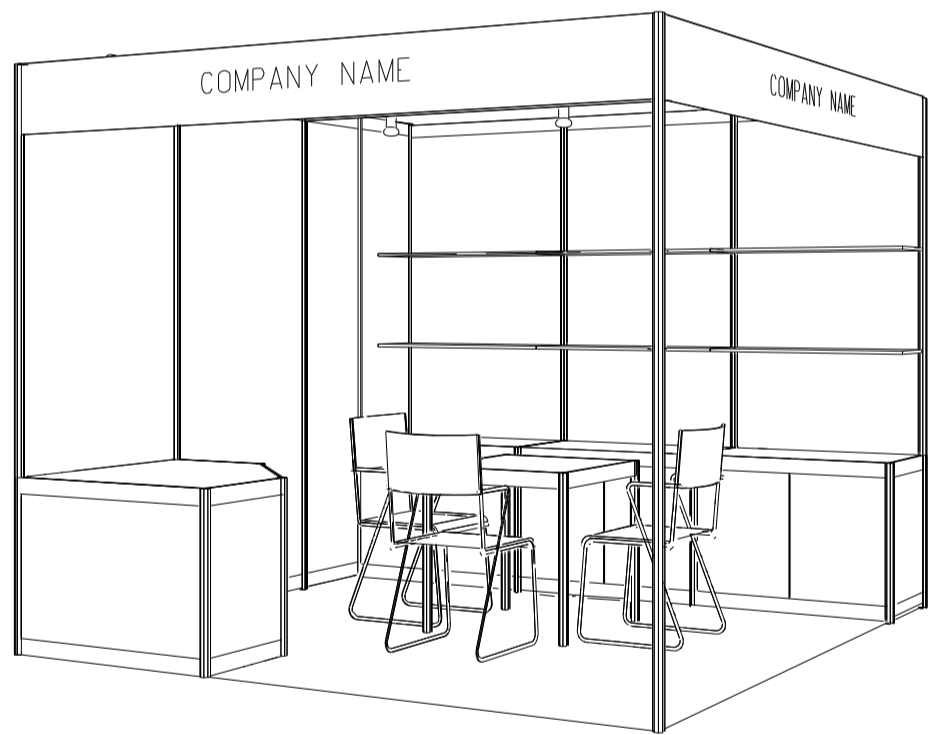

3M x 3M Right Corner Booth

三米乘三米右邊角位攤位

BOOTH SPECIFICATIONS		QTY.
	LOCKABLE CABINET 1000L x 500W x 750H mm	3
	WOODEN DISPLAY SHELF FLAT (3000W X 300D mm)	2
	13W LED LAMP SPOTLIGHT (YELLOW LIGHT)	3
	13W LED LAMP LONGARMED SPOTLIGHT (YELLOW LIGHT)	2
	700W x 700D x 750H mm MEETING TABLE	1
	BLACK LEATHER CHAIR	3
	CEILING BEAM	3M
	DISPLAY PLATFORM	1
	RUBBISH BIN & CARPET (9sqm.)	

*The Hong Kong Trade Development Council reserves the right to change the configuration if necessary.

*如有需要，香港貿易發展局有權更改攤位結構。