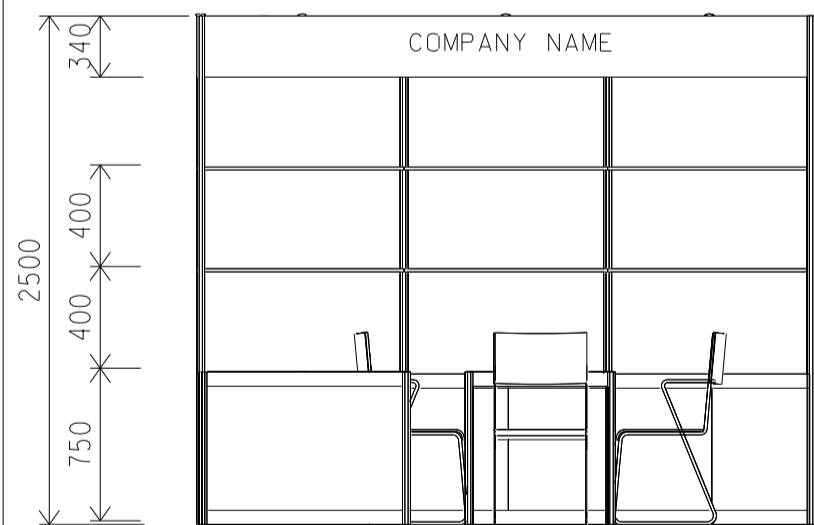

3M x 3M Right Corner Booth

三米乘三米右邊角位攤位

BOOTH SPECIFICATIONS		QTY.
	LOCKABLE CABINET 1000L x 500W x 750H mm	3
	WOODEN DISPLAY SHELF FLAT (3000W X 300D mm)	2
	13W LED LAMP SPOTLIGHT (YELLOW LIGHT)	3
	13W LED LAMP LONGARMED SPOTLIGHT (YELLOW LIGHT)	2
	700W x 700D x 750H mm MEETING TABLE	1
	BLACK LEATHER CHAIR	3
	CEILING BEAM	3M
	DISPLAY PLATFORM	1
	RUBBISH BIN & CARPET (9sqm.)	

*The Hong Kong Trade Development Council reserves the right to change the configuration if necessary.

*如有需要，香港貿易發展局有權更改攤位結構。