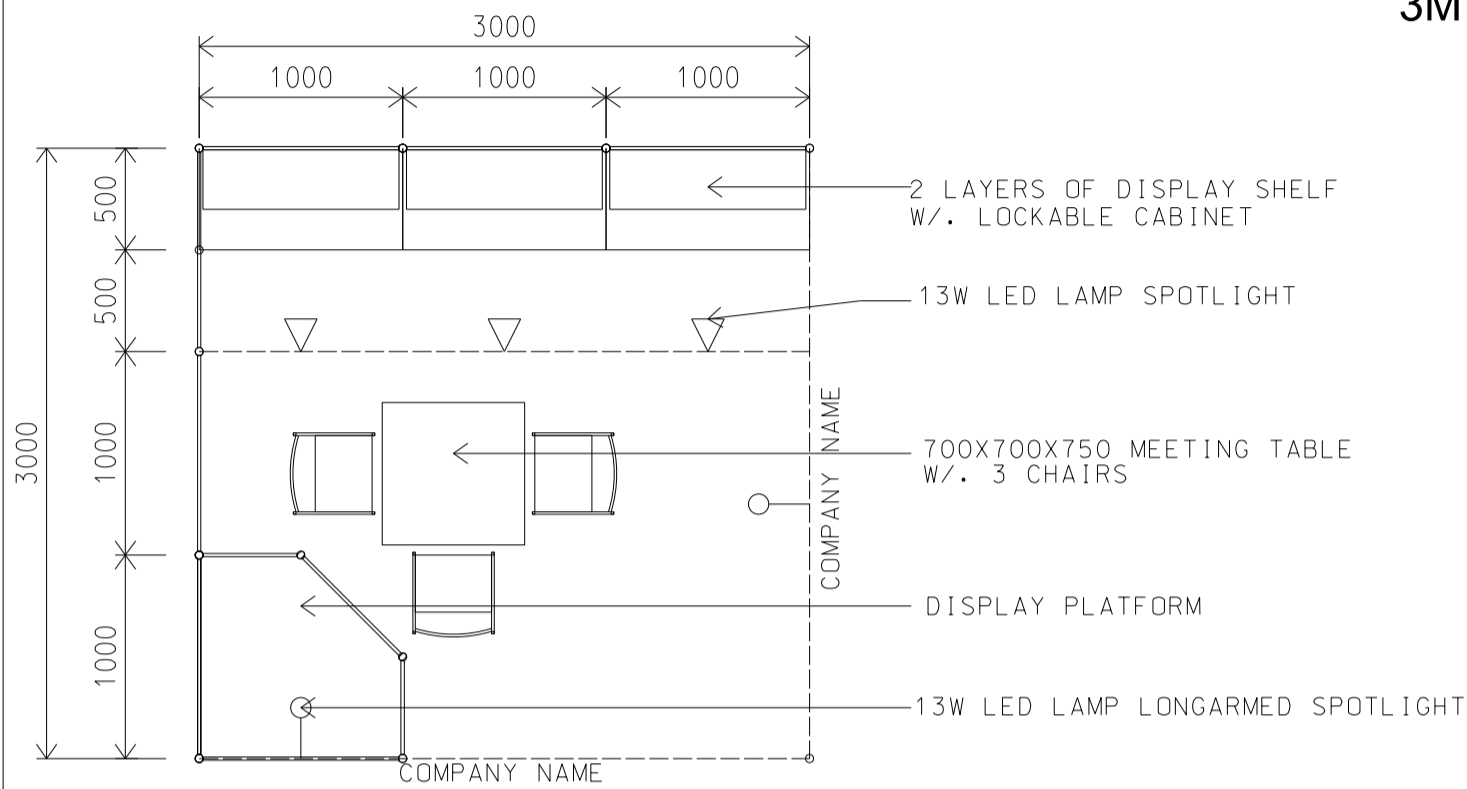

3M x 3M Right Corner Booth

三米乘三米右邊角位攤位

BOOTH SPECIFICATIONS		QTY.
	LOCKABLE CABINET 1000L x 500W x 750H mm	3
	WOODEN DISPLAY SHELF FLAT (3000W X 300D mm)	2
	13W LED LAMP SPOTLIGHT (YELLOW LIGHT)	3
	13W LED LAMP LONGARMED SPOTLIGHT (YELLOW LIGHT)	2
	700W x 700D x 750H mm MEETING TABLE	1
	BLACK LEATHER CHAIR	3
	CEILING BEAM	3M
	DISPLAY PLATFORM	1
	RUBBISH BIN & CARPET (9sqm.)	