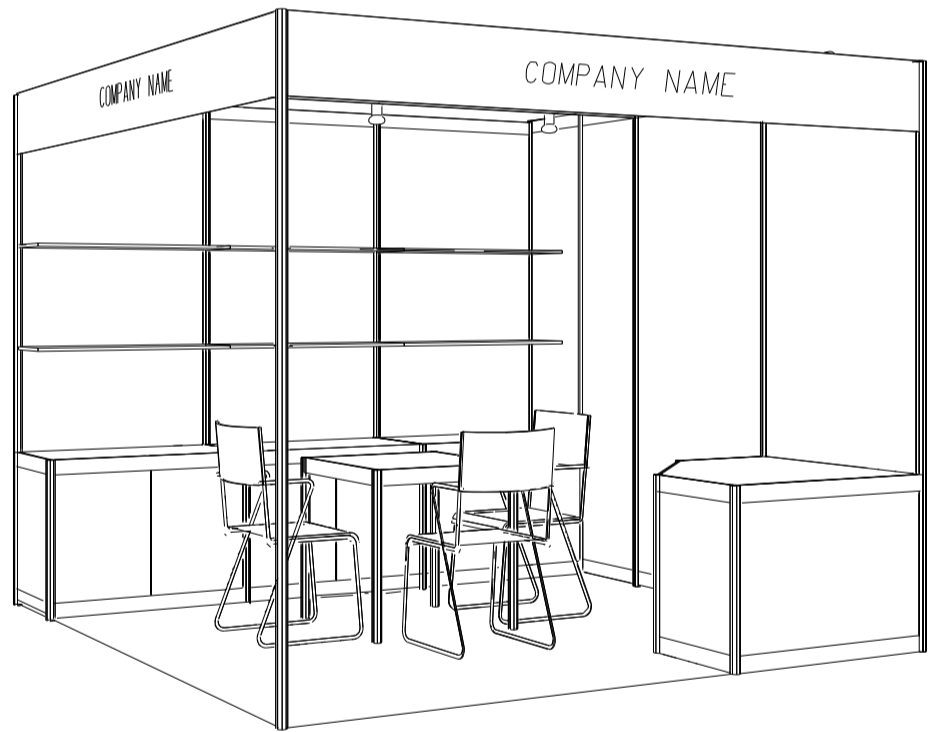

3M x 3M Left Corner Booth

三米乘三米左邊角位攤位

BOOTH SPECIFICATIONS		QTY.
	LOCKABLE CABINET 1000L x 500W x 750H mm	3
	WOODEN DISPLAY SHELF FLAT (3000W X 300D mm)	2
	13W LED LAMP SPOTLIGHT (YELLOW LIGHT)	3
	13W LED LAMP LONGARMED SPOTLIGHT (YELLOW LIGHT)	2
	700W x 700D x 750H mm MEETING TABLE	1
	BLACK LEATHER CHAIR	3
	CEILING BEAM	3M
	DISPLAY PLATFORM	1
	RUBBISH BIN & CARPET (9sqm.)	