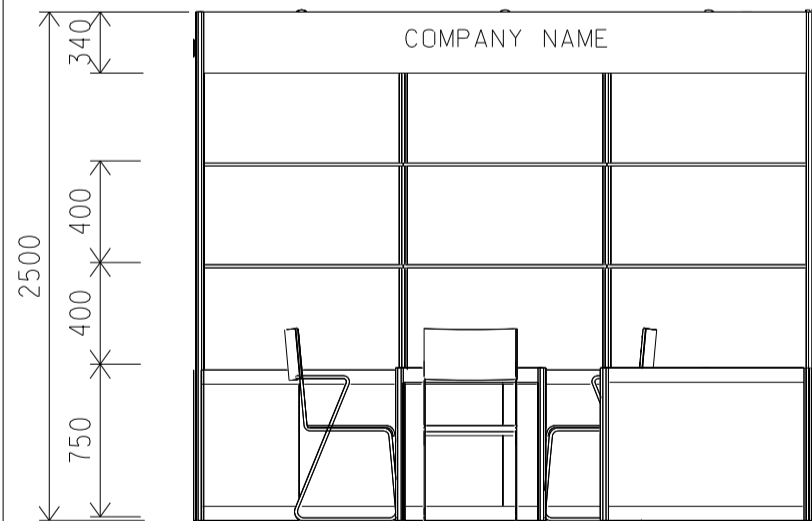

3M x 3M Left Corner Booth

三米乘三米左邊角位攤位

BOOTH SPECIFICATIONS		QTY.
	LOCKABLE CABINET 1000L x 500W x 750H mm	3
	WOODEN DISPLAY SHELF FLAT (3000W X 300D mm)	2
	13W LED LAMP SPOTLIGHT (YELLOW LIGHT)	3
	13W LED LAMP LONGARMED SPOTLIGHT (YELLOW LIGHT)	2
	700W x 700D x 750H mm MEETING TABLE	1
	BLACK LEATHER CHAIR	3
	CEILING BEAM	3M
	DISPLAY PLATFORM	1
	RUBBISH BIN & CARPET (9sqm.)	