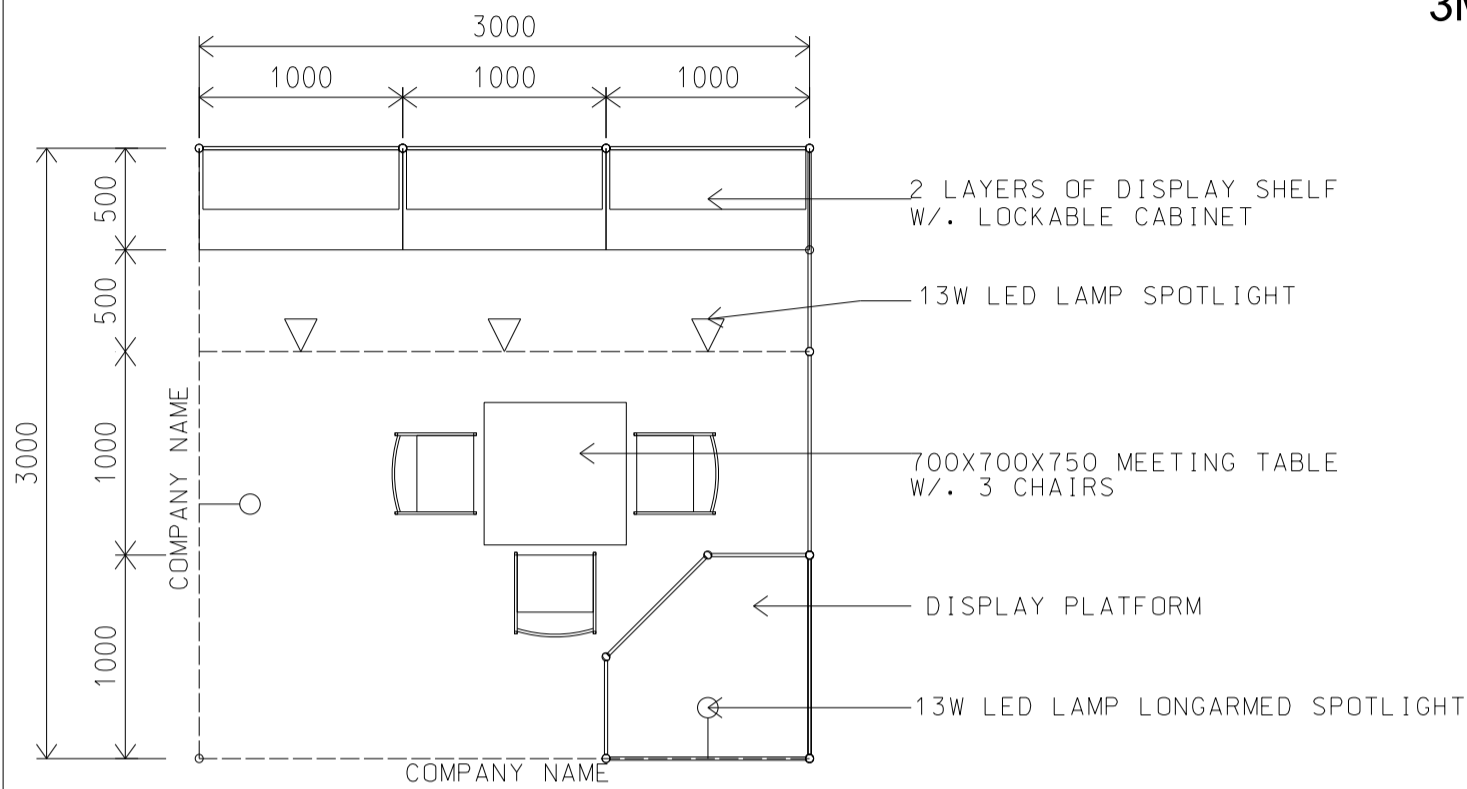

3M x 3M Left Corner Booth

三米乘三米左邊角位攤位

BOOTH SPECIFICATIONS		QTY.
	LOCKABLE CABINET 1000L x 500W x 750H mm	3
	WOODEN DISPLAY SHELF FLAT (3000W X 300D mm)	2
	13W LED LAMP SPOTLIGHT (YELLOW LIGHT)	3
	13W LED LAMP LONGARMED SPOTLIGHT (YELLOW LIGHT)	2
	700W x 700D x 750H mm MEETING TABLE	1
	BLACK LEATHER CHAIR	3
	CEILING BEAM	3M
	DISPLAY PLATFORM	1
	RUBBISH BIN & CARPET (9sqm.)	