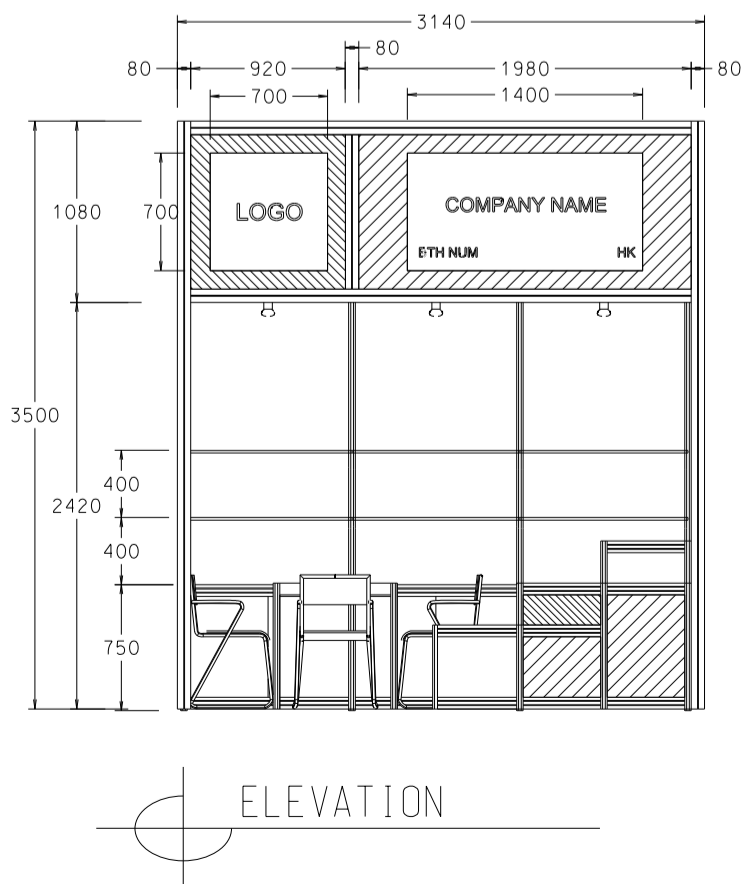

3M x 3M Deluxe Right Corner Booth

三米乘三米高級右邊角位攤位

BOOTH SPECIFICATIONS		QTY.
	LOCKABLE CABINET 1000L x 500W x 750H mm	3
	WOODEN DISPLAY SHELF FLAT (3000W X 300D mm)	2
	DISPLAY PLATFORM IN STICKER LAMINATIONS 500 / 750 / 1000mmH	1
	13W LED LAMP SPOTLIGHT (YELLOW LIGHT)	3
	13W LED LAMP LONGARMED SPOTLIGHT (300MM) (YELLOW LIGHT)	2
	500w SQUARE PIN SOCKET	1
	700W x 700D x 750H mm MEETING TABLE	1
	BLACK LEATHER CHAIR	3
	CEILING BEAM	3M
	COMPANY LOGO	2
	RUBBISH BIN & CARPET (9sqm.)	