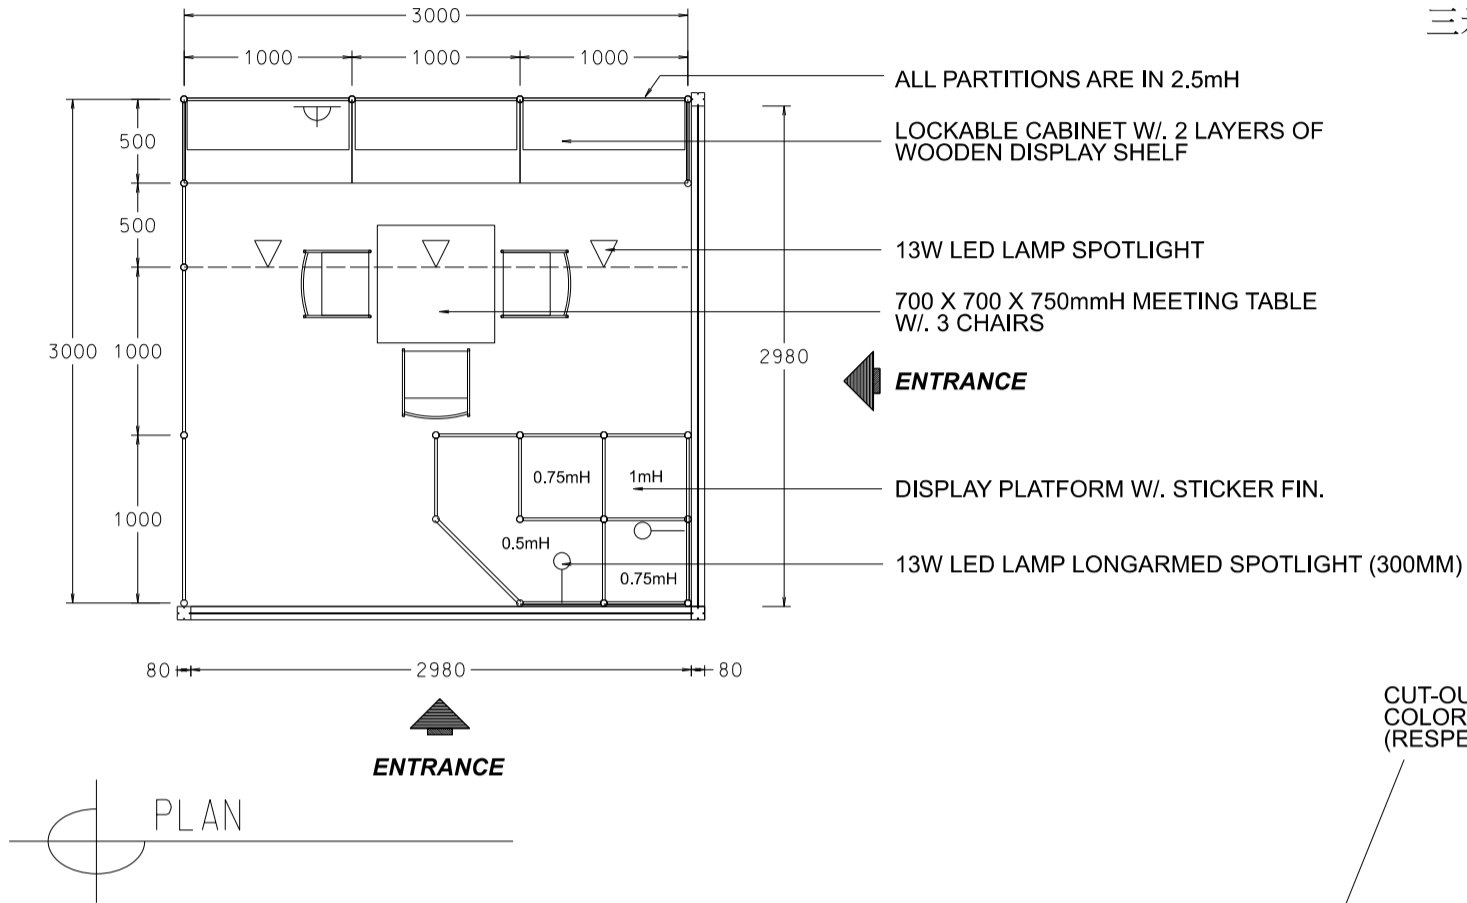

3M x 3M Deluxe Right Corner Booth

三米乘三米高級右邊角位攤位

BOOTH SPECIFICATIONS		QTY.
	LOCKABLE CABINET 1000L x 500W x 750H mm	3
	WOODEN DISPLAY SHELF FLAT (3000W X 300D mm)	2
	DISPLAY PLATFORM IN STICKER LAMINATIONS 500 / 750 / 1000mmH	1
	13W LED LAMP SPOTLIGHT (YELLOW LIGHT)	3
	13W LED LAMP LONGARMED SPOTLIGHT (300MM) (YELLOW LIGHT)	2
	500w SQUARE PIN SOCKET	1
	700W x 700D x 750H mm MEETING TABLE	1
	BLACK LEATHER CHAIR	3
	CEILING BEAM	3M
	COMPANY LOGO	2
	RUBBISH BIN & CARPET (9sqm.)	