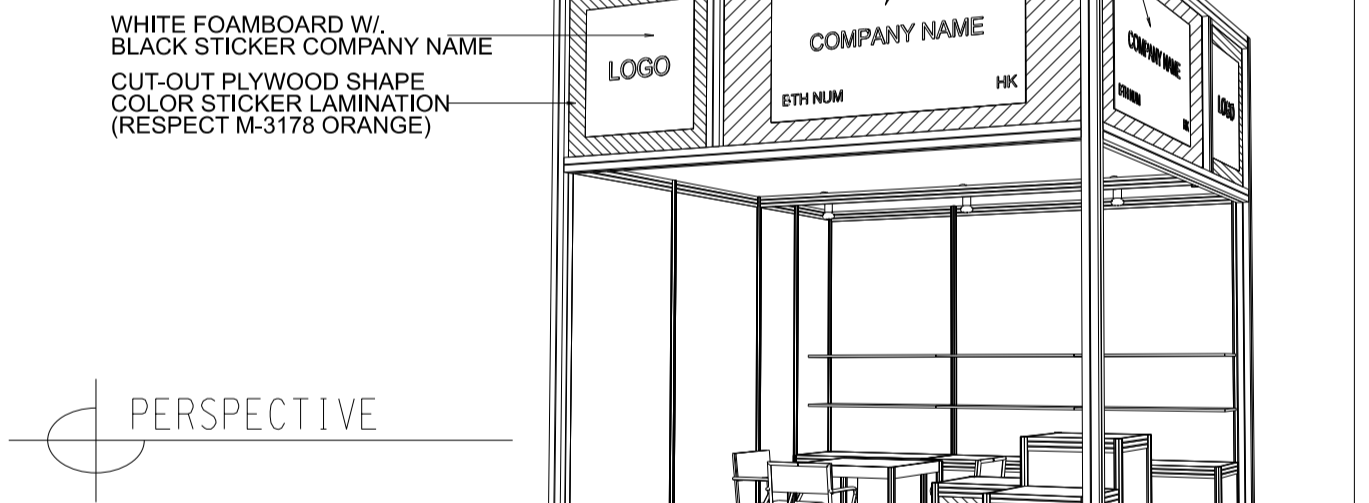

3M x 3M Deluxe Right Corner Booth

三米乘三米高級右邊角位攤位

BOOTH SPECIFICATIONS		QTY.
	LOCKABLE CABINET 1000L x 500W x 750H mm	3
	WOODEN DISPLAY SHELF FLAT (3000W X 300D mm)	2
	DISPLAY PLATFORM IN STICKER LAMINATIONS 500 / 750 / 1000mmH	1
	13W LED LAMP SPOTLIGHT (YELLOW LIGHT)	3
	13W LED LAMP LONGARMED SPOTLIGHT (300MM) (YELLOW LIGHT)	2
	500w SQUARE PIN SOCKET	1
	700W x 700D x 750H mm MEETING TABLE	1
	BLACK LEATHER CHAIR	3
	CEILING BEAM	3M
	COMPANY LOGO	2
	RUBBISH BIN & CARPET (9sqm.)	