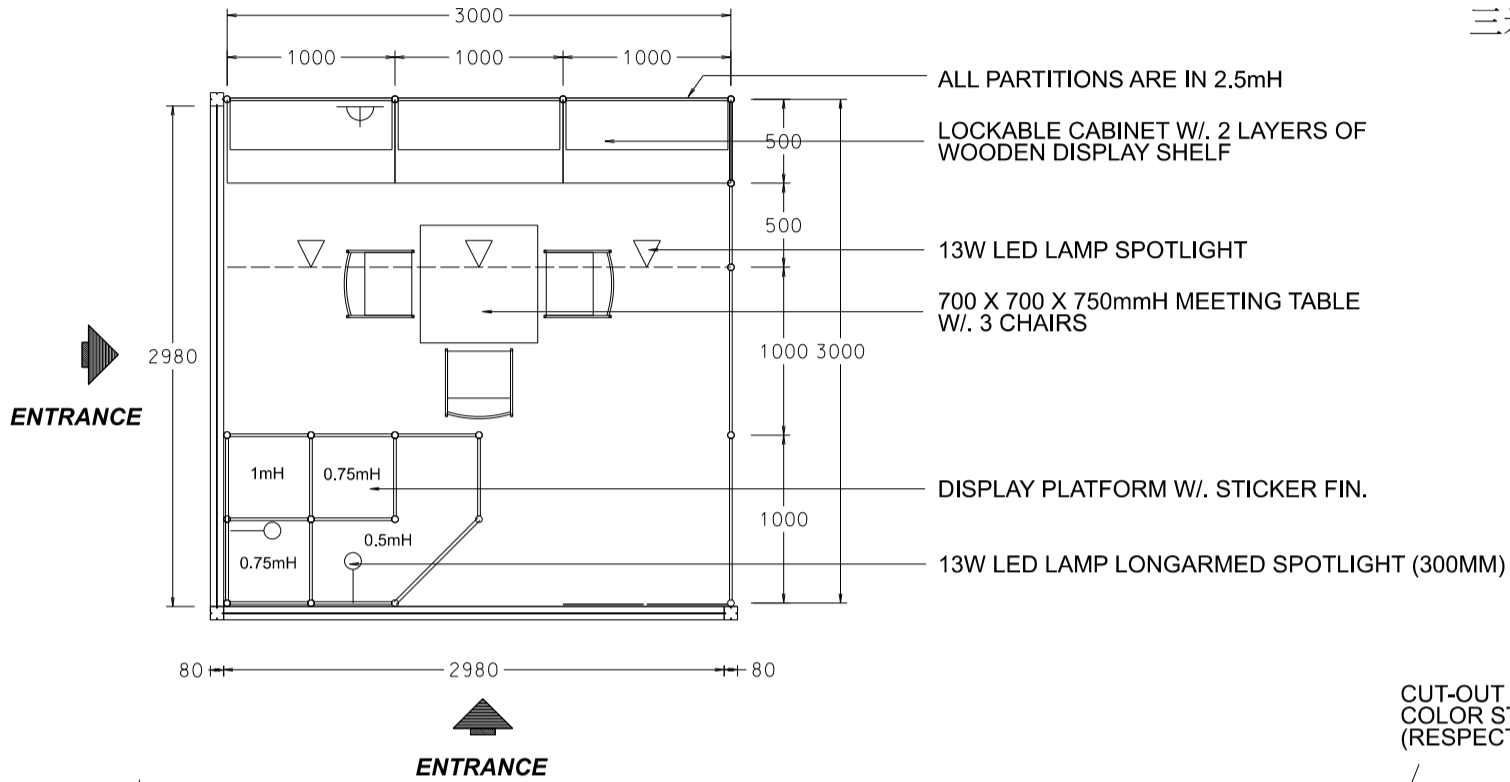

Hong Kong Toys & Games Fair

香港玩具展

3M x 3M Deluxe Left Corner Booth

三米乘三米高級左邊角位攤位

BOOTH SPECIFICATIONS		QTY.
	LOCKABLE CABINET 1000L x 500W x 750H mm	3
	WOODEN DISPLAY SHELF FLAT (3000W X 300D mm)	2
	DISPLAY PLATFORM IN STICKER LAMINATIONS 500 / 750 / 1000mmH	1
	13W LED LAMP SPOTLIGHT (YELLOW LIGHT)	3
	13W LED LAMP LONGARMED SPOTLIGHT (300MM) (YELLOW LIGHT)	2
	500w SQUARE PIN SOCKET	1
	700W x 700D x 750H mm MEETING TABLE	1
	BLACK LEATHER CHAIR	3
	CEILING BEAM	3M
	COMPANY LOGO	2
	RUBBISH BIN & CARPET (9sqm.)	