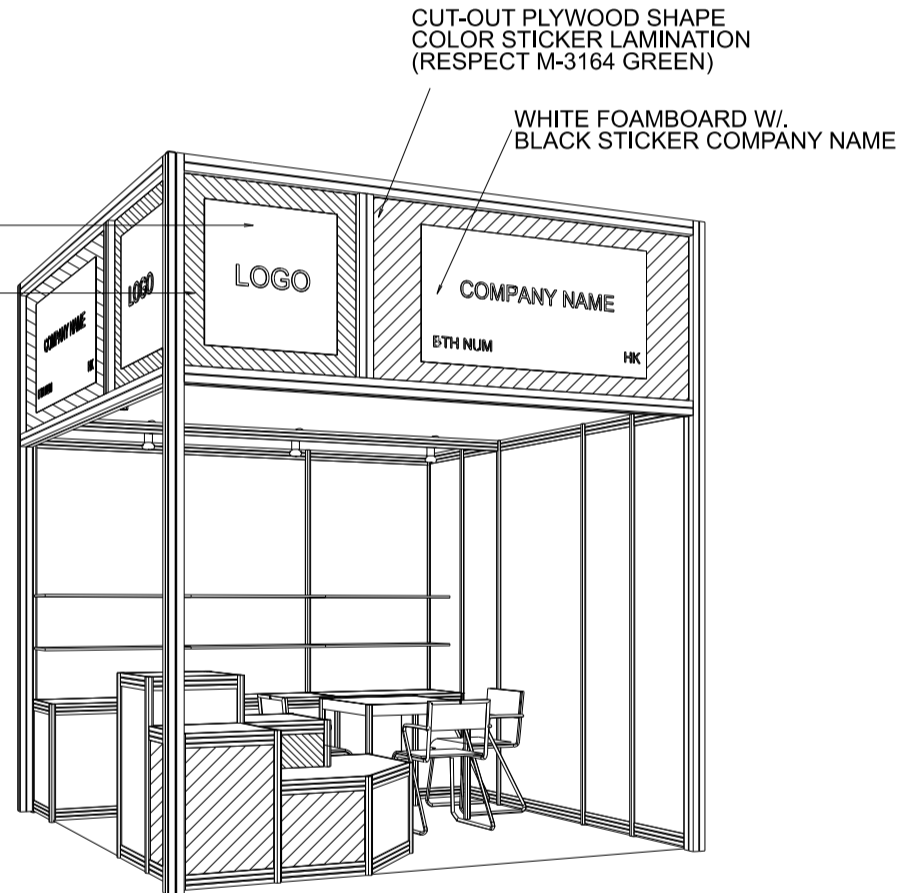

Hong Kong Toys & Games Fair

香港玩具展

3M x 3M Deluxe Left Corner Booth

三米乘三米高級左邊角位攤位

BOOTH SPECIFICATIONS		QTY.
	LOCKABLE CABINET 1000L x 500W x 750H mm	3
	WOODEN DISPLAY SHELF FLAT (3000W X 300D mm)	2
	DISPLAY PLATFORM IN STICKER LAMINATIONS 500 / 750 / 1000mmH	1
	13W LED LAMP SPOTLIGHT (YELLOW LIGHT)	3
	13W LED LAMP LONGARMED SPOTLIGHT (300MM) (YELLOW LIGHT)	2
	500w SQUARE PIN SOCKET	1
	700W x 700D x 750H mm MEETING TABLE	1
	BLACK LEATHER CHAIR	3
	CEILING BEAM	3M
	COMPANY LOGO	2
	RUBBISH BIN & CARPET (9sqm.)	

*The Hong Kong Trade Development Council reserves the right to change the configuration if necessary.

*如有需要，香港貿易發展局有權更改攤位結構。