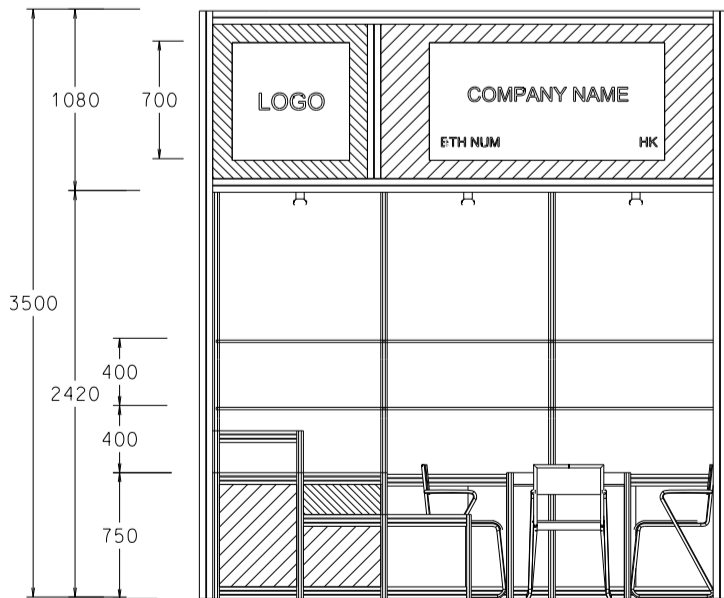

Hong Kong Toys & Games Fair

香港玩具展

3M x 3M Deluxe Left Corner Booth

三米乘三米高級左邊角位攤位

BOOTH SPECIFICATIONS		QTY.
	LOCKABLE CABINET 1000L x 500W x 750H mm	3
	WOODEN DISPLAY SHELF FLAT (3000W X 300D mm)	2
	DISPLAY PLATFORM IN STICKER LAMINATIONS 500 / 750 / 1000mmH	1
	13W LED LAMP SPOTLIGHT (YELLOW LIGHT)	3
	13W LED LAMP LONGARMED SPOTLIGHT (300MM) (YELLOW LIGHT)	2
	500w SQUARE PIN SOCKET	1
	700W x 700D x 750H mm MEETING TABLE	1
	BLACK LEATHER CHAIR	3
	CEILING BEAM	3M
	COMPANY LOGO	2
	RUBBISH BIN & CARPET (9sqm.)	

*The Hong Kong Trade Development Council reserves the right to change the configuration if necessary.

*如有需要，香港貿易發展局有權更改攤位結構。