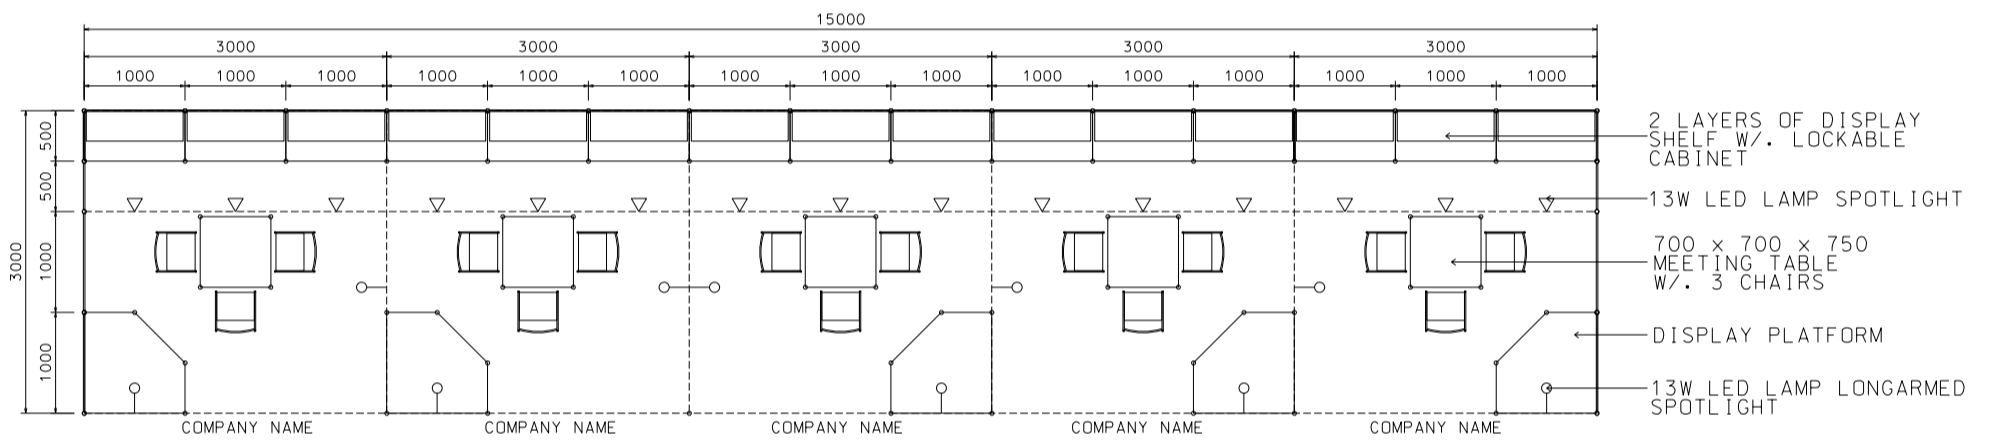

15M x 3M Standard Booth

十五米乘三米標準攤位

BOOTH SPECIFICATIONS		QTY.
	LOCKABLE CABINET (1000L x 500W x 750H mm)	15
	WOODEN DISPLAY SHELF FLAT (3000W X 300D mm)	10
	13W LED LAMP SPOTLIGHT (YELLOW LIGHT)	15
	13W LED LAMP LONGARMED SPOTLIGHT (YELLOW LIGHT)	10
	MEETING TABLE (700W x 700D x 750H mm)	5
	BLACK LEATHER CHAIR	15
	CEILING BEAM	27M
	DISPLAY PLATFORM	5
	RUBBISH BIN & CARPET (45 sq.m.)	