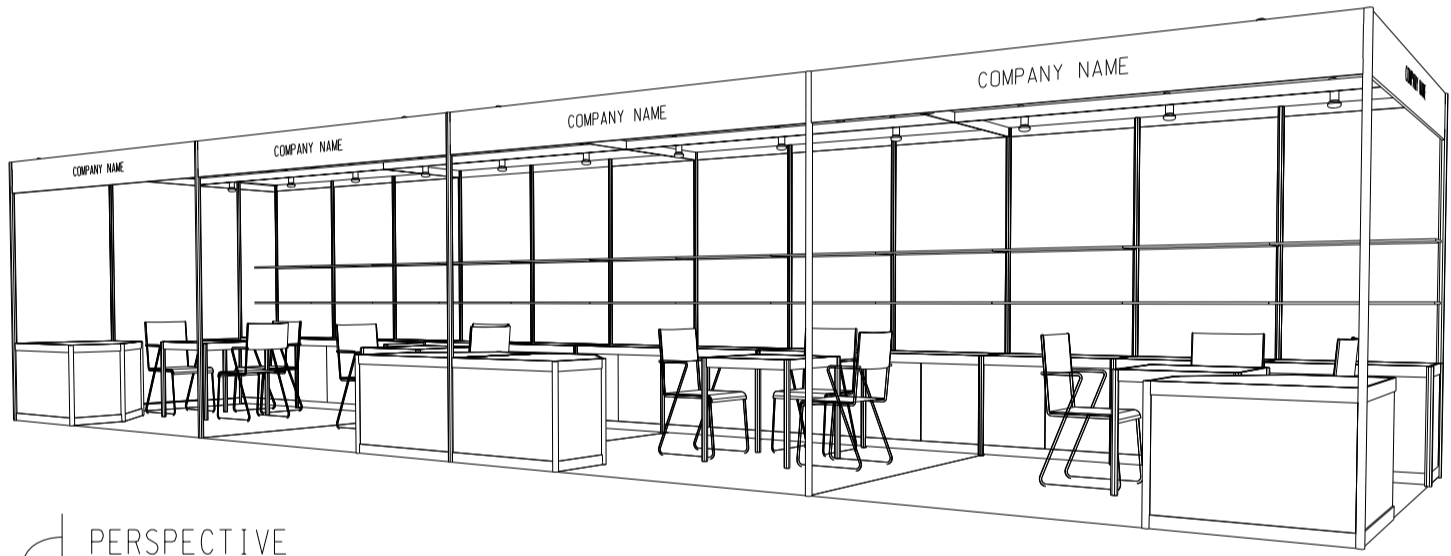

Hong Kong Toys & Games Fair

香港玩具展

12Mx3M Right Corner Booth

十二米乘三米右邊角位攤位

PLAN

PERSPECTIVE

ELEVATION

BOOTH SPECIFICATIONS		QTY.
	LOCKABLE CABINET (1000L x 500W x 750H mm)	12
	WOODEN DISPLAY SHELF FLAT (3000W X 300D mm)	8
	13W LED LAMP SPOTLIGHT(YELLOW LIGHT)	12
	13W LED LAMP LONGARMED SPOTLIGHT (YELLOW LIGHT)	8
	MEETING TABLE (700W x 700D x 750H mm)	4
	BLACK LEATHER CHAIR	12
	CEILING BEAM	21M
	DISPLAY PLATFORM	4
	RUBBISH BIN & CARPET (36 sq.m.)	

*The Hong Kong Trade Development Council reserves the right to change the configuration if necessary.
 *如有需要，香港貿易發展局有權更改攤位結構。