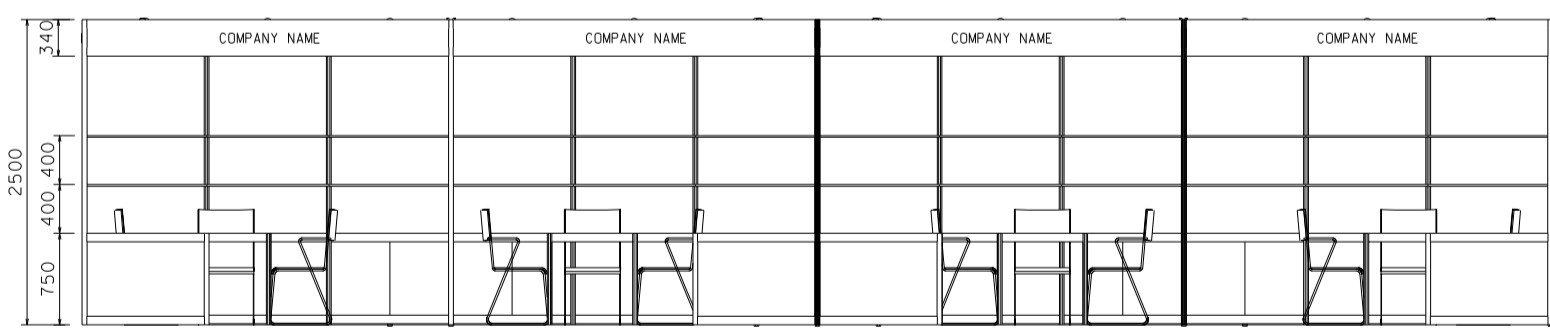

Hong Kong Toys & Games Fair

香港玩具展

12Mx3M Right Corner Booth

十二米乘三米右邊角位攤位

PLAN

PERSPECTIVE

ELEVATION

BOOTH SPECIFICATIONS		QTY.
	LOCKABLE CABINET (1000L x 500W x 750H mm)	12
	WOODEN DISPLAY SHELF FLAT (3000W X 300D mm)	8
	13W LED LAMP SPOTLIGHT(YELLOW LIGHT)	12
	13W LED LAMP LONGARMED SPOTLIGHT (YELLOW LIGHT)	8
	MEETING TABLE (700W x 700D x 750H mm)	4
	BLACK LEATHER CHAIR	12
	CEILING BEAM	21M
	DISPLAY PLATFORM	4
	RUBBISH BIN & CARPET (36 sq.m.)	