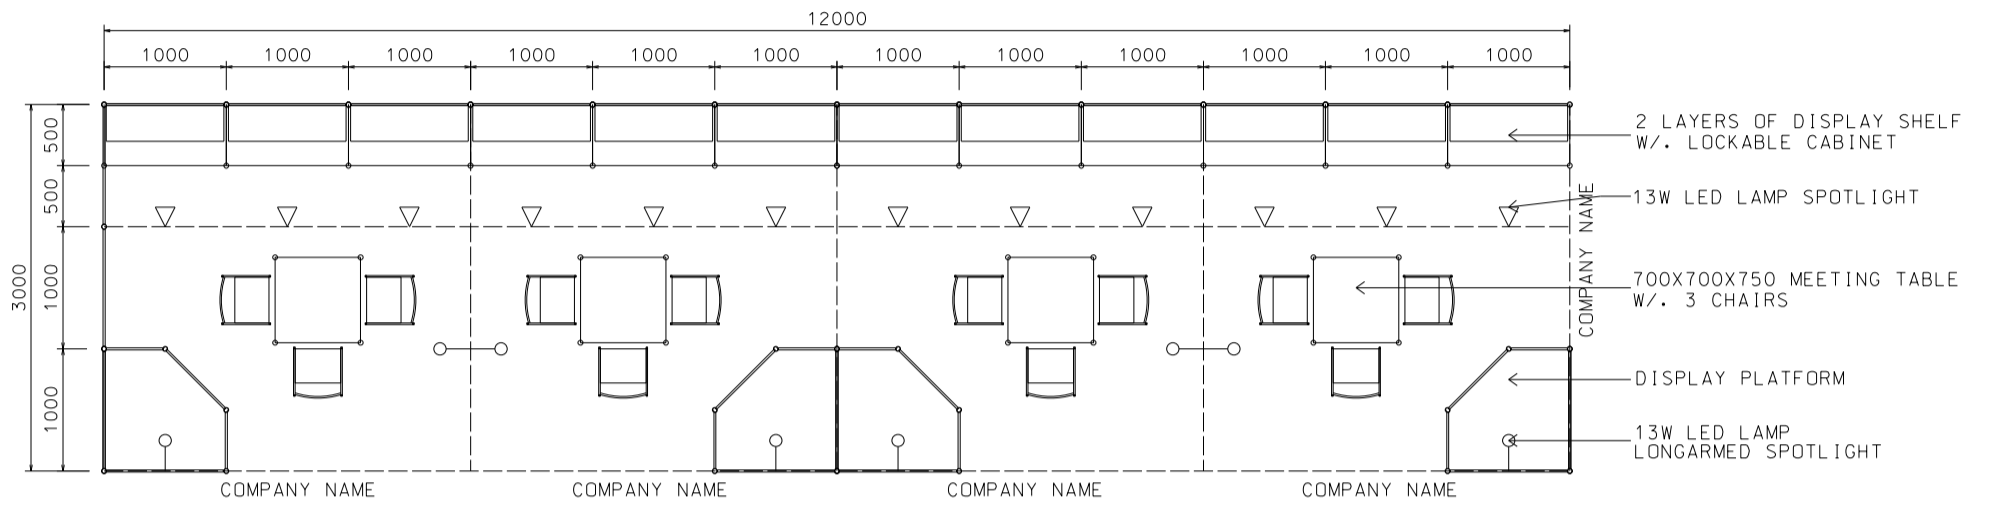

Hong Kong Toys & Games Fair

香港玩具展

12Mx3M Right Corner Booth

十二米乘三米右邊角位攤位

PLAN

PERSPECTIVE

ELEVATION

BOOTH SPECIFICATIONS		QTY.
	LOCKABLE CABINET (1000L x 500W x 750H mm)	12
	WOODEN DISPLAY SHELF FLAT (3000W X 300D mm)	8
	13W LED LAMP SPOTLIGHT(YELLOW LIGHT)	12
	13W LED LAMP LONGARMED SPOTLIGHT (YELLOW LIGHT)	8
	MEETING TABLE (700W x 700D x 750H mm)	4
	BLACK LEATHER CHAIR	12
	CEILING BEAM	21M
	DISPLAY PLATFORM	4
	RUBBISH BIN & CARPET (36 sq.m.)	