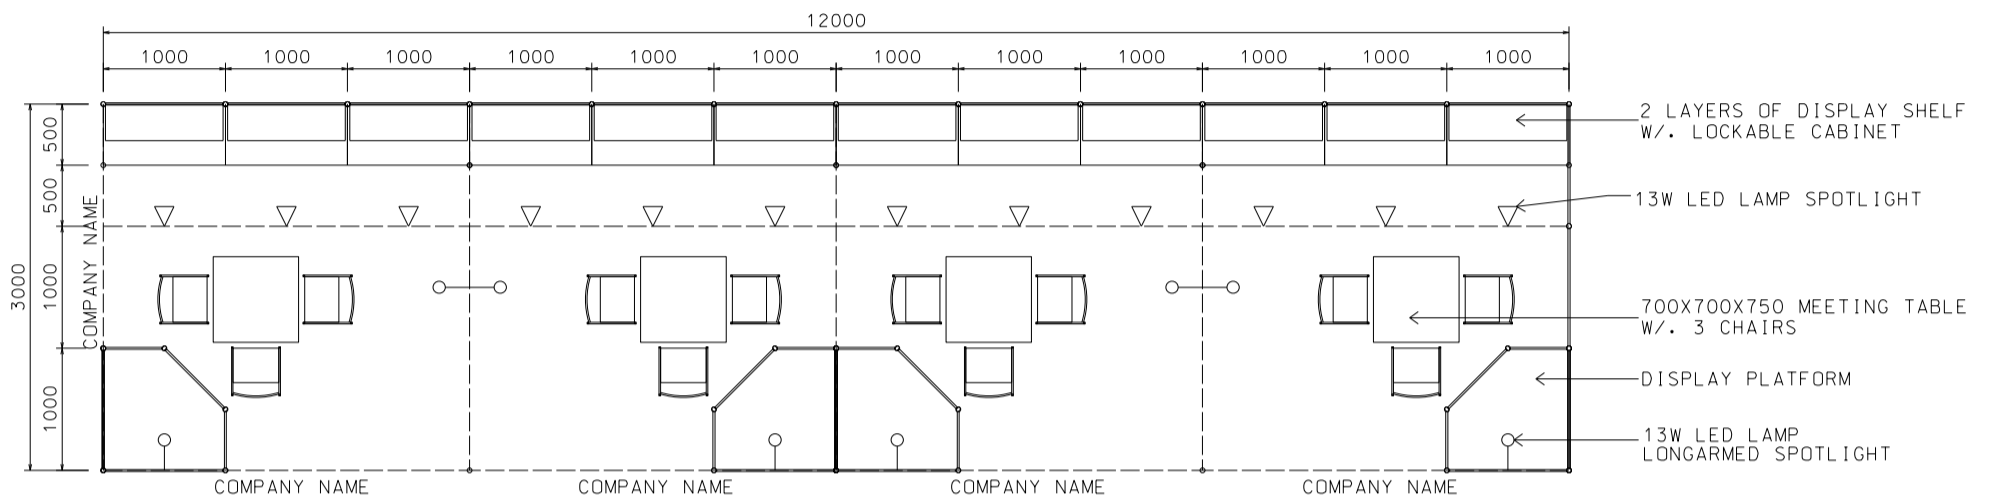

Hong Kong Toys & Games Fair

香港玩具展

12M x 3M Left Corner Booth

十二米乘三米左邊角位攤位

PLAN

PERSPECTIVE

ELEVATION

BOOTH SPECIFICATIONS		QTY.
	LOCKABLE CABINET (1000L x 500W x 750H mm)	12
	WOODEN DISPLAY SHELF FLAT (3000W X 300D mm)	8
	13W LED LAMP SPOTLIGHT(YELLOW LIGHT)	12
	13W LED LAMP LONGARMED SPOTLIGHT (YELLOW LIGHT)	8
	MEETING TABLE (700W x 700D x 750H mm)	4
	BLACK LEATHER CHAIR	12
	CEILING BEAM	21M
	DISPLAY PLATFORM	4
	RUBBISH BIN & CARPET (36sq.m.)	