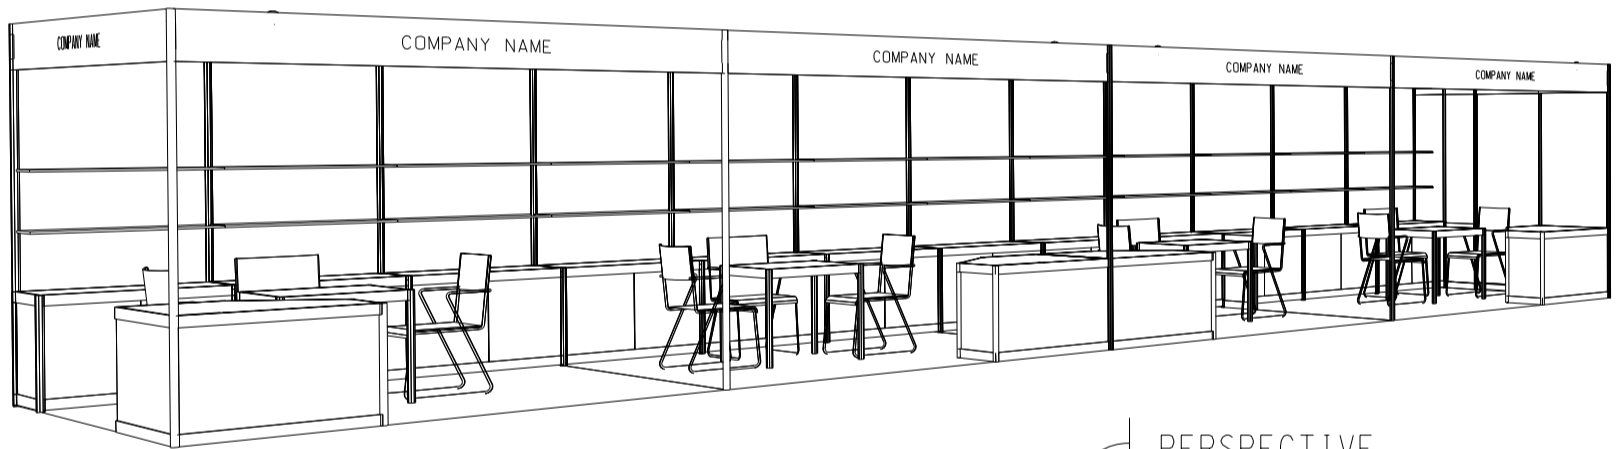

Hong Kong Toys & Games Fair

香港玩具展

12M x 3M Left Corner Booth

十二米乘三米左邊角位攤位

PLAN

PERSPECTIVE

ELEVATION

BOOTH SPECIFICATIONS		QTY.
	LOCKABLE CABINET (1000L x 500W x 750H mm)	12
	WOODEN DISPLAY SHELF FLAT (3000W X 300D mm)	8
	13W LED LAMP SPOTLIGHT(YELLOW LIGHT)	12
	13W LED LAMP LONGARMED SPOTLIGHT (YELLOW LIGHT)	8
	MEETING TABLE (700W x 700D x 750H mm)	4
	BLACK LEATHER CHAIR	12
	CEILING BEAM	21M
	DISPLAY PLATFORM	4
	RUBBISH BIN & CARPET (36sq.m.)	