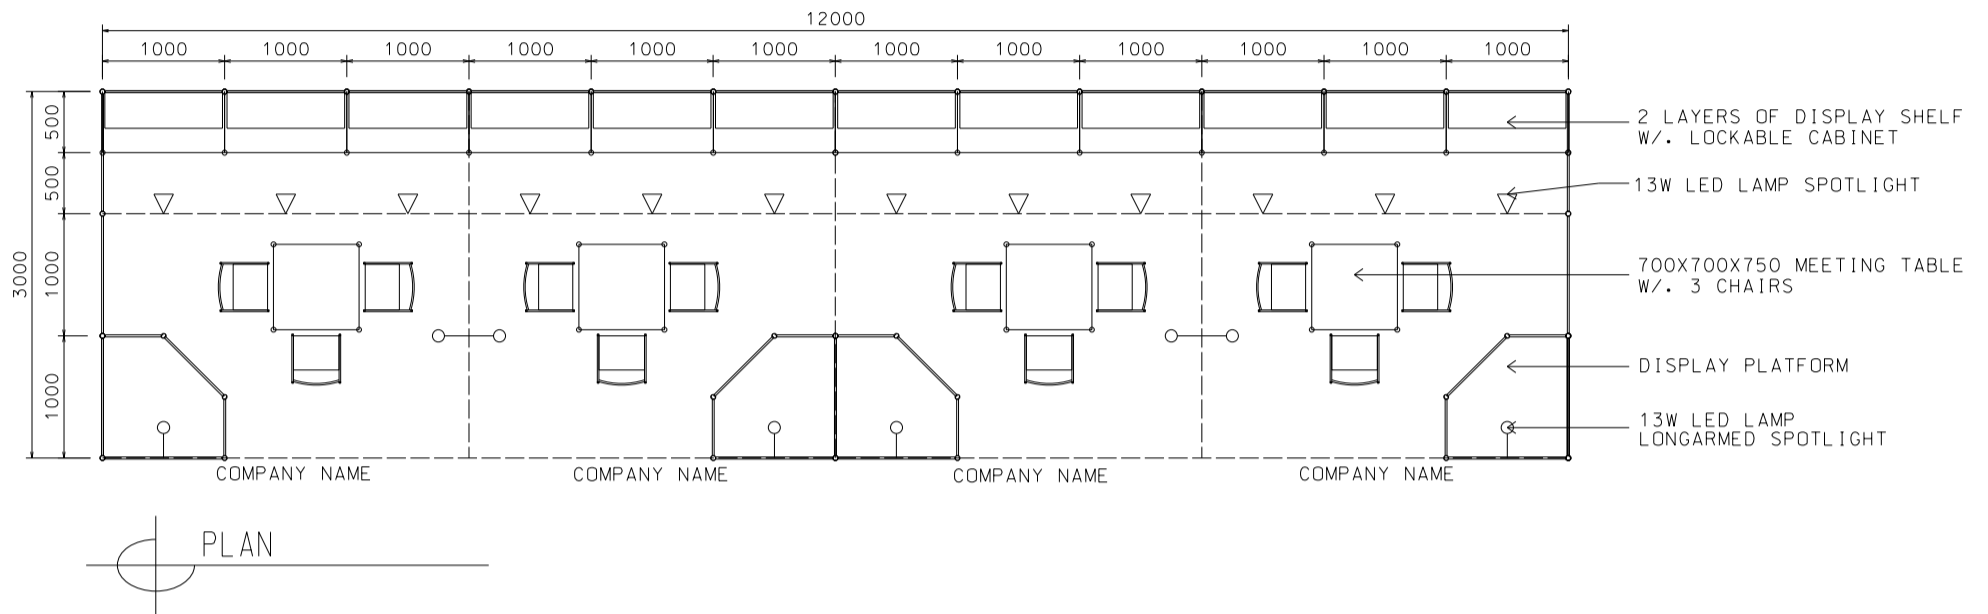

Hong Kong Toys & Games Fair

香港玩具展

12m x 3m Standard Booth

十二米乘三米標準攤位

PERSPECTIVE

ELEVATION

BOOTH SPECIFICATIONS		QTY.
	LOCKABLE CABINET (1000L x 500W x 750H mm)	12
	WOODEN DISPLAY SHELF FLAT (3000W X 300D mm)	8
	13W LED LAMP SPOTLIGHT(YELLOW LIGHT)	12
	13W LED LAMP LONGARMED SPOTLIGHT (YELLOW LIGHT)	8
	MEETING TABLE (700W x 700D x 750H mm)	4
	BLACK LEATHER CHAIR	12
	CEILING BEAM	21M
	DISPLAY PLATFORM	4
	RUBBISH BIN & CARPET (36sq.m.)	