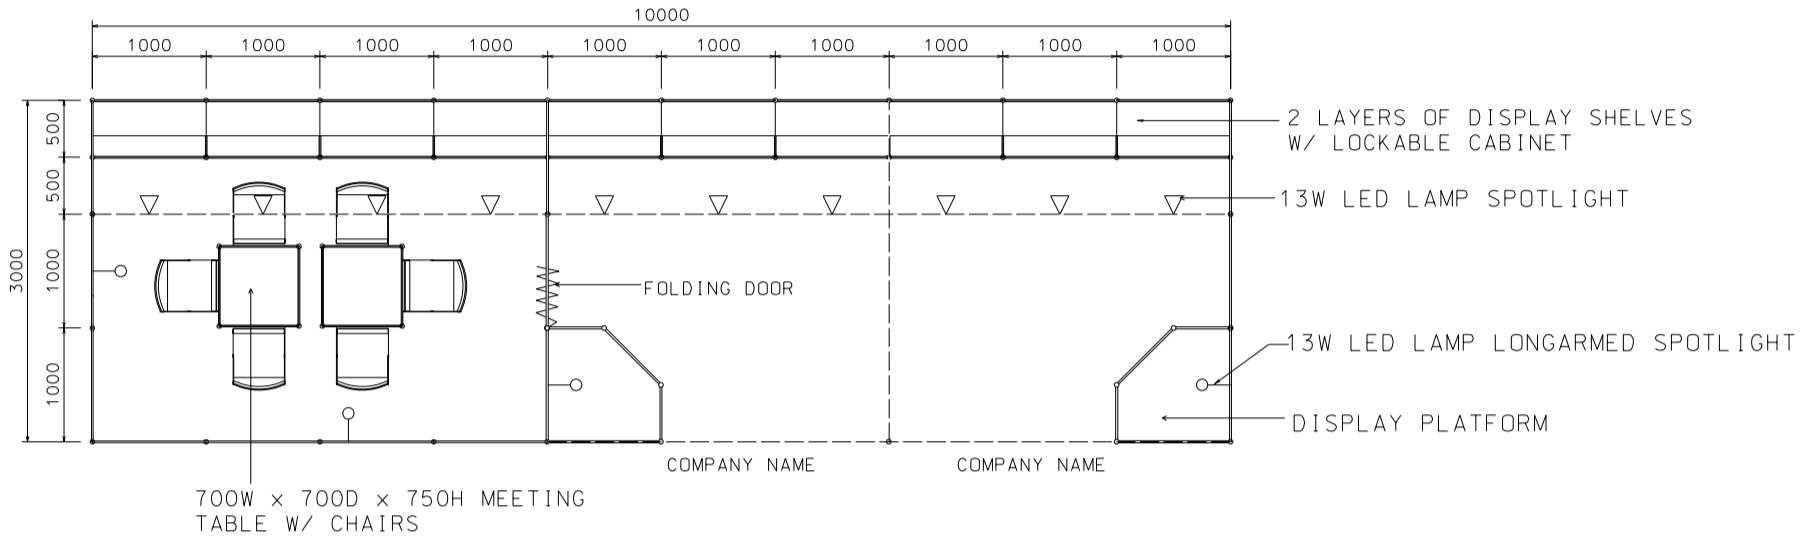

10M x 3M Standard Booth with Meeting Room Specification

十米乘三米標準攤位附設會議房規格

BOOTH SPECIFICATIONS		QTY.
	1000W x 500D x 750H mm LOCKABLE CABINET	10
	3000W x 300D WOODEN DISPLAY SHELF	4
	2000W x 300D WOODEN DISPLAY SHELF	4
	750H DISPLAY PLATFORM	2
	13W LED LAMP SPOTLIGHT (YELLOW LIGHT)	10
	13W LED LAMP LONGARMED SPOTLIGHT (YELLOW LIGHT)	4
	700W x 700D x 750H MEETING TABLE	2
	BLACK LEATHER CHAIR	6
	CEILING BEAM	13M
	RUBBISH BIN & CARPET (30sqm.)	