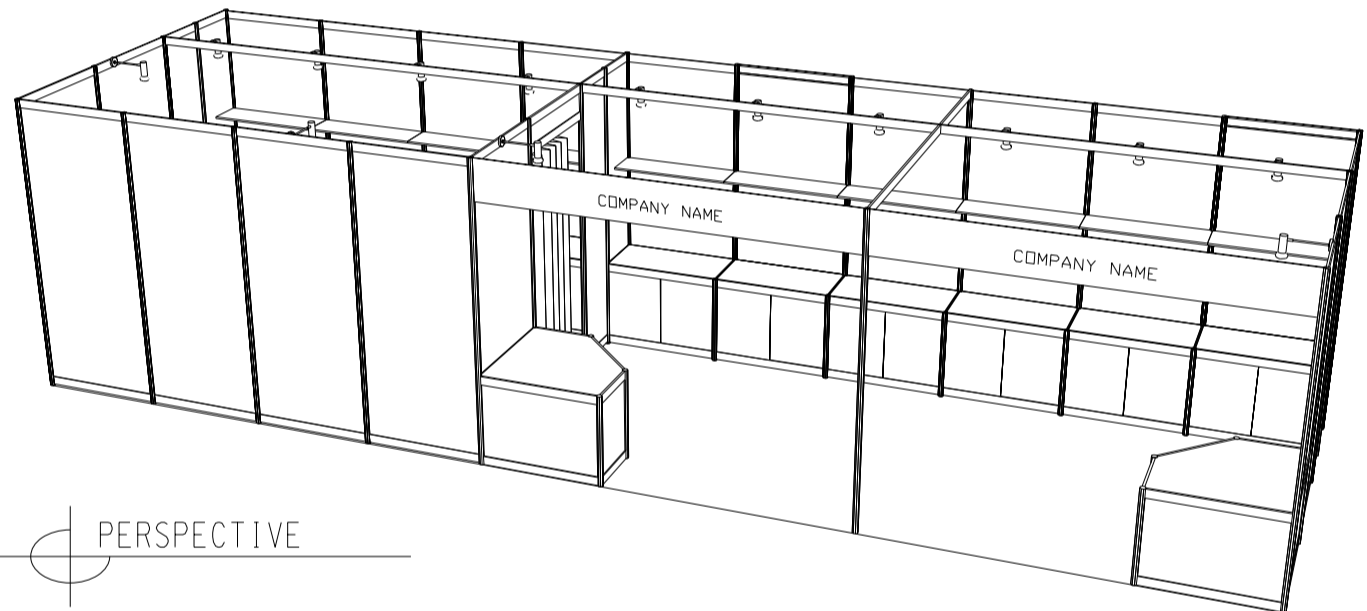

10M x 3M Standard Booth with Meeting Room Specification

十米乘三米標準攤位附設會議房規格

BOOTH SPECIFICATIONS		QTY.
	1000W x 500D x 750H mm LOCKABLE CABINET	10
	3000W x 300D WOODEN DISPLAY SHELF	4
	2000W x 300D WOODEN DISPLAY SHELF	4
	750H DISPLAY PLATFORM	2
	13W LED LAMP SPOTLIGHT (YELLOW LIGHT)	10
	13W LED LAMP LONGARMED SPOTLIGHT (YELLOW LIGHT)	4
	700W x 700D x 750H MEETING TABLE	2
	BLACK LEATHER CHAIR	6
	CEILING BEAM	13M
	RUBBISH BIN & CARPET (30sqm.)	