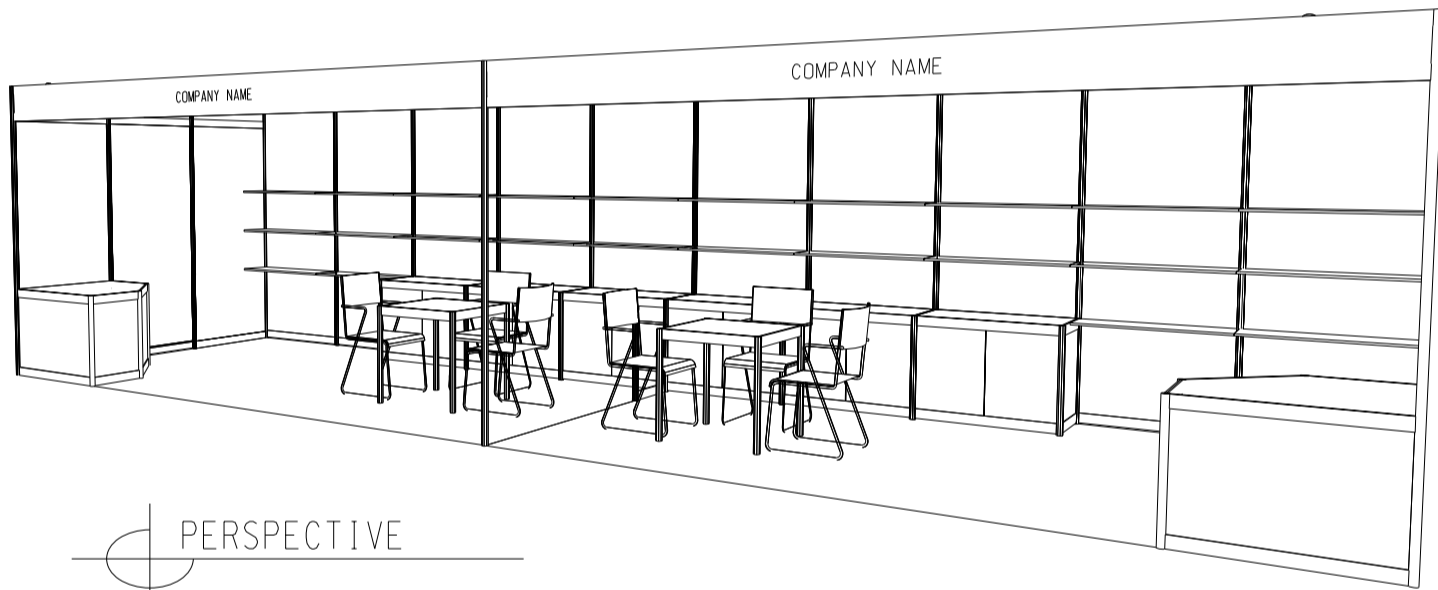

10M x 3M Standard Booth

十米乘三米標準攤位

PLAN

PERSPECTIVE

ELEVATION

BOOTH SPECIFICATIONS		QTY.
	LOCKABLE CABINET (1000L x 500W x 750H mm)	6
	WOODEN DISPLAY SHELF FLAT (3000W X 300D mm)	4
	WOODEN DISPLAY SHELF FLAT (2000W X 300D mm)	6
	13W LED LAMP SPOTLIGHT (YELLOW LIGHT)	6
	13W LED LAMP LONGARMED SPOTLIGHT (YELLOW LIGHT)	8
	MEETING TABLE (700W x 700D x 750H mm)	2
	BLACK LEATHER CHAIR	6
	CEILING BEAM	13M
	DISPLAY PLATFORM	2
RUBBISH BIN & CARPET (30 sq.m.)		

*The Hong Kong Trade Development Council reserves the right to change the configuration if necessary.

*如有需要，香港貿易發展局有權更改攤位結構。