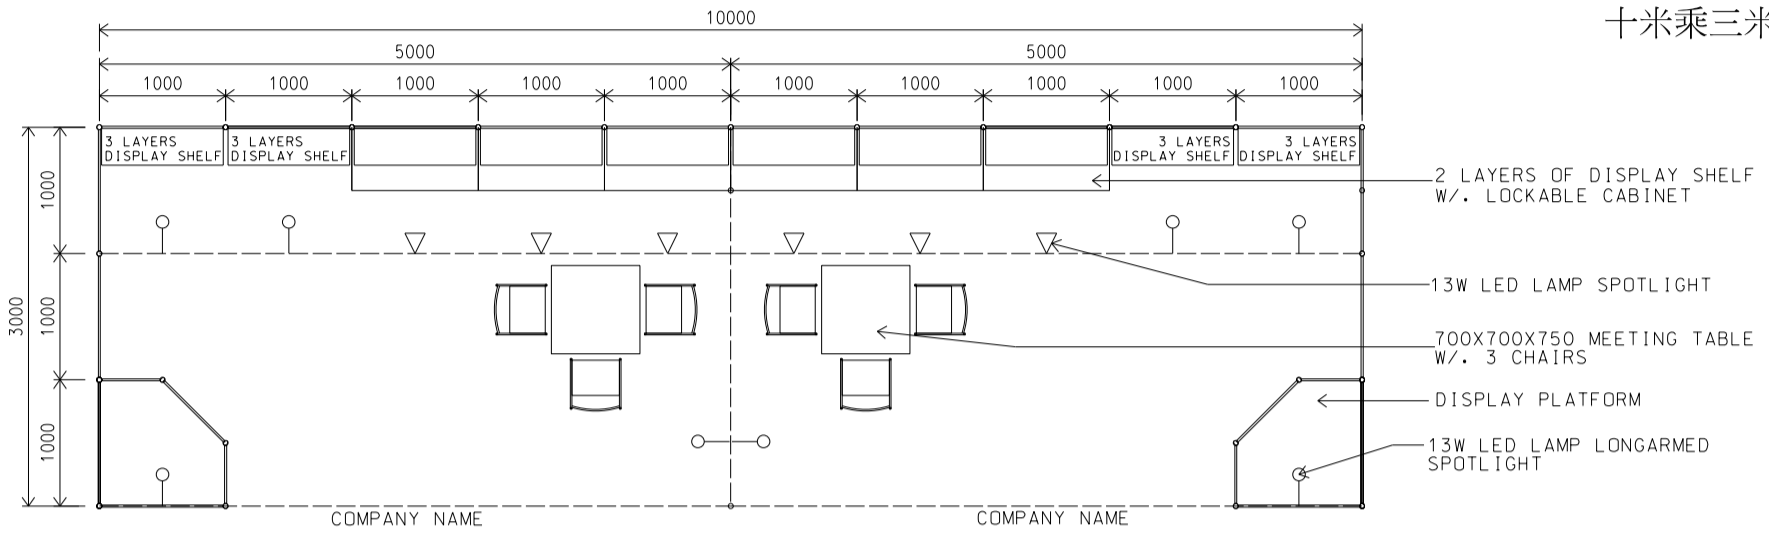

10M x 3M Standard Booth

十米乘三米標準攤位

PLAN

PERSPECTIVE

ELEVATION

BOOTH SPECIFICATIONS		QTY.
	LOCKABLE CABINET (1000L x 500W x 750H mm)	6
	WOODEN DISPLAY SHELF FLAT (3000W X 300D mm)	4
	WOODEN DISPLAY SHELF FLAT (2000W X 300D mm)	6
	13W LED LAMP SPOTLIGHT (YELLOW LIGHT)	6
	13W LED LAMP LONGARMED SPOTLIGHT (YELLOW LIGHT)	8
	MEETING TABLE (700W x 700D x 750H mm)	2
	BLACK LEATHER CHAIR	6
	CEILING BEAM	13M
	DISPLAY PLATFORM	2
RUBBISH BIN & CARPET (30 sq.m.)		