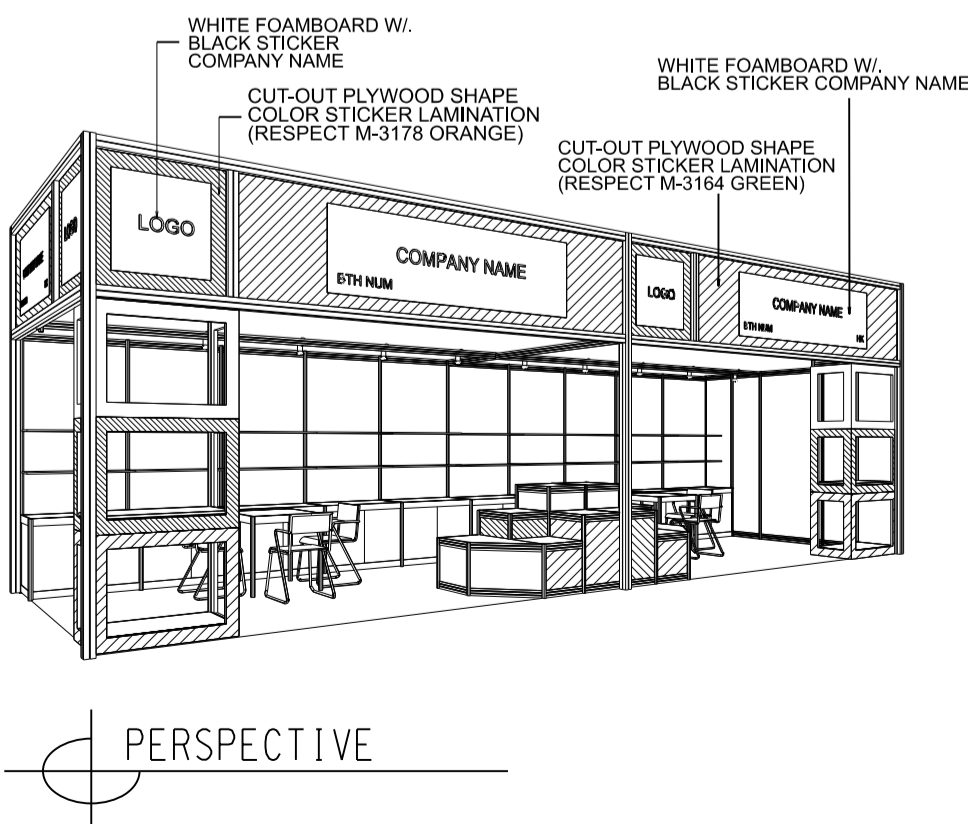

10M x 3M Left Corner Deluxe Booth

十米乘三米高級左邊角位攤位

BOOTH SPECIFICATIONS		QTY.
	LOCKABLE CABINET 1000L x 500W x 750H mm	10
	WOODEN DISPLAY SHELF FLAT (1000W X 300D mm)	20
	DISPLAY PLATFORM IN STICKER LAMINATIONS 500 / 750 / 1000mmH	2
	DISPLAY SHOWCASE IN STICKER LAMINATIONS (3 LEVELS) W/ 3 X 7W LED DOWNLIGHT	2
	13W LED LAMP SPOTLIGHT (YELLOW LIGHT)	10
	13W LED LAMP LONGARMED SPOTLIGHT (300MM) (YELLOW LIGHT)	4
	500w SQUARE PIN SOCKET	2
	700W x 700D x 750H mm MEETING TABLE	2
	BLACK LEATHER CHAIR	6
	CEILING BEAM	13M
	COMPANY LOGO	3
	RUBBISH BIN & CARPET (30sqm.)	

*The Hong Kong Trade Development Council reserves the right to change the configuration if necessary.

*如有需要，香港貿易發展局有權更改攤位結構。