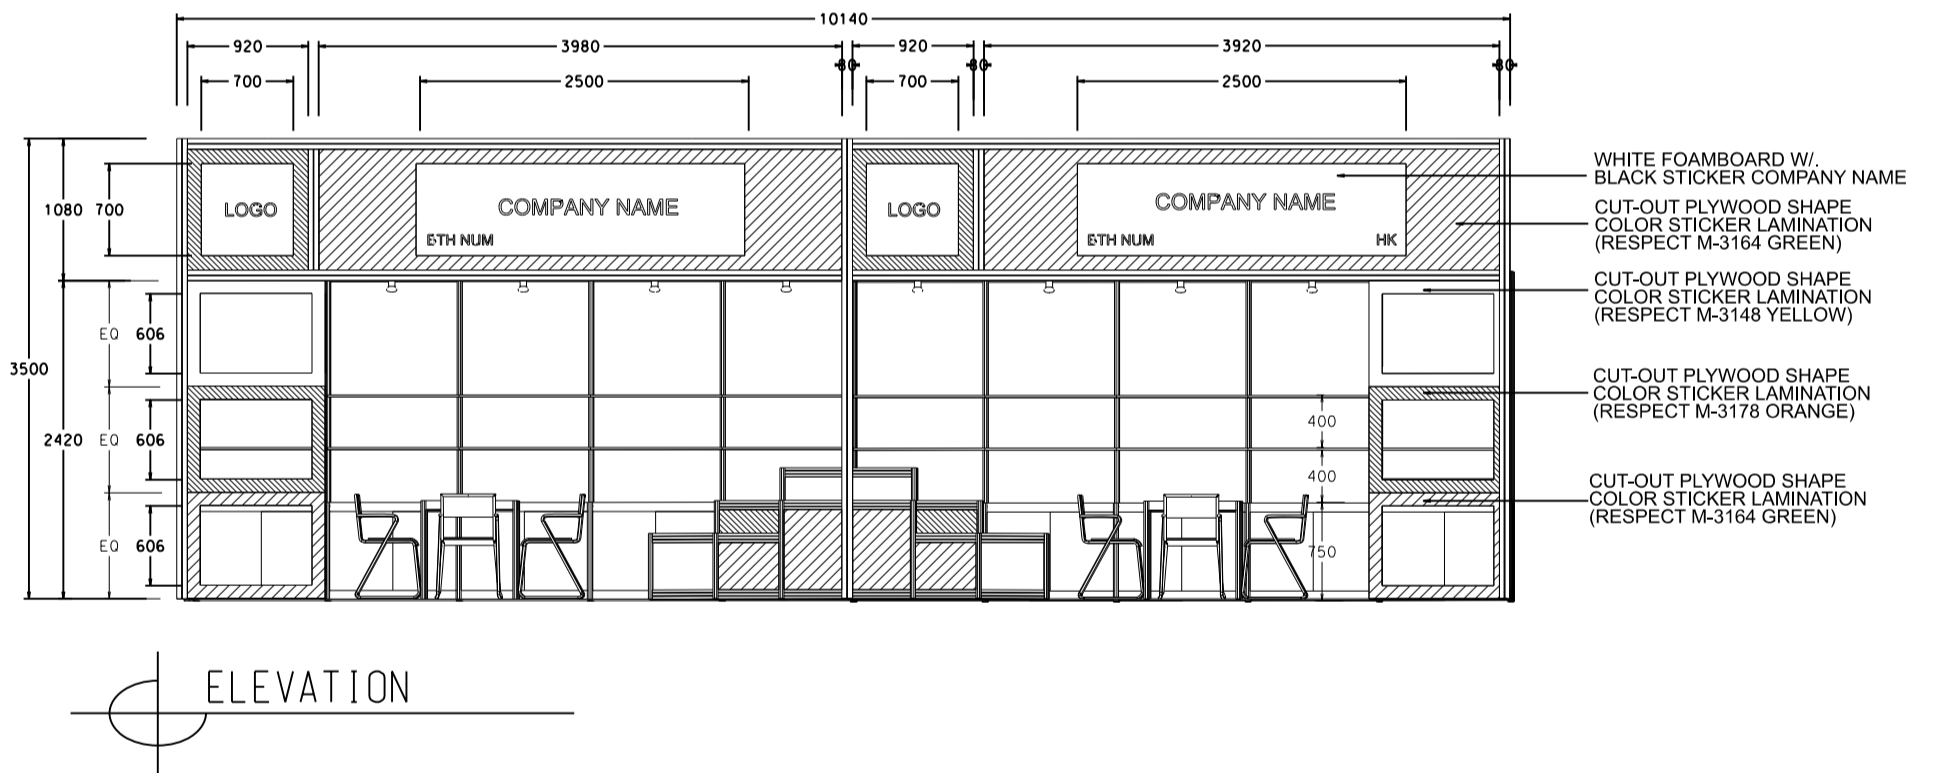

10M x 3M Left Corner Deluxe Booth

十米乘三米高級左邊角位攤位

BOOTH SPECIFICATIONS		QTY.
	LOCKABLE CABINET 1000L x 500W x 750H mm	10
	WOODEN DISPLAY SHELF FLAT (1000W X 300D mm)	20
	DISPLAY PLATFORM IN STICKER LAMINATIONS 500 / 750 / 1000mmH	2
	DISPLAY SHOWCASE IN STICKER LAMINATIONS (3 LEVELS) W/ 3 X 7W LED DOWNLIGHT	2
	13W LED LAMP SPOTLIGHT (YELLOW LIGHT)	10
	13W LED LAMP LONGARMED SPOTLIGHT (300MM) (YELLOW LIGHT)	4
	500w SQUARE PIN SOCKET	2
	700W x 700D x 750H mm MEETING TABLE	2
	BLACK LEATHER CHAIR	6
	CEILING BEAM	13M
	COMPANY LOGO	3
	RUBBISH BIN & CARPET (30sqm.)	