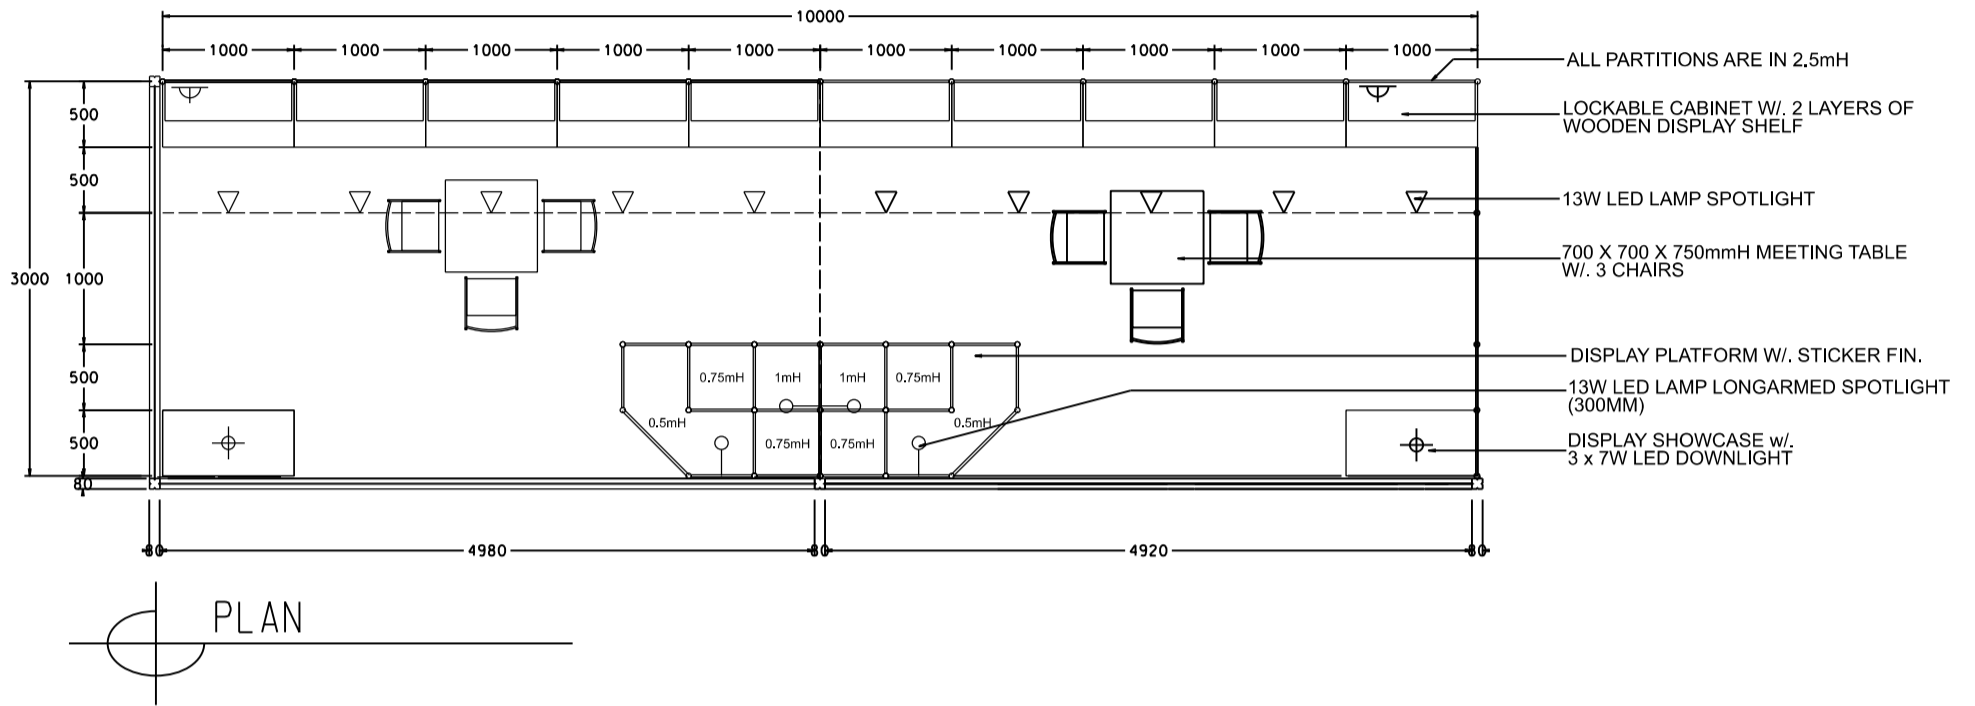

10M x 3M Left Corner Deluxe Booth

十米乘三米高級左邊角位攤位

BOOTH SPECIFICATIONS		QTY.
	LOCKABLE CABINET 1000L x 500W x 750H mm	10
	WOODEN DISPLAY SHELF FLAT (1000W X 300D mm)	20
	DISPLAY PLATFORM IN STICKER LAMINATIONS 500 / 750 / 1000mmH	2
	DISPLAY SHOWCASE IN STICKER LAMINATIONS (3 LEVELS) W/ 3 X 7W LED DOWNLIGHT	2
	13W LED LAMP SPOTLIGHT (YELLOW LIGHT)	10
	13W LED LAMP LONGARMED SPOTLIGHT (300MM) (YELLOW LIGHT)	4
	500w SQUARE PIN SOCKET	2
	700W x 700D x 750H mm MEETING TABLE	2
	BLACK LEATHER CHAIR	6
	CEILING BEAM	13M
	COMPANY LOGO	3
	RUBBISH BIN & CARPET (30sqm.)	