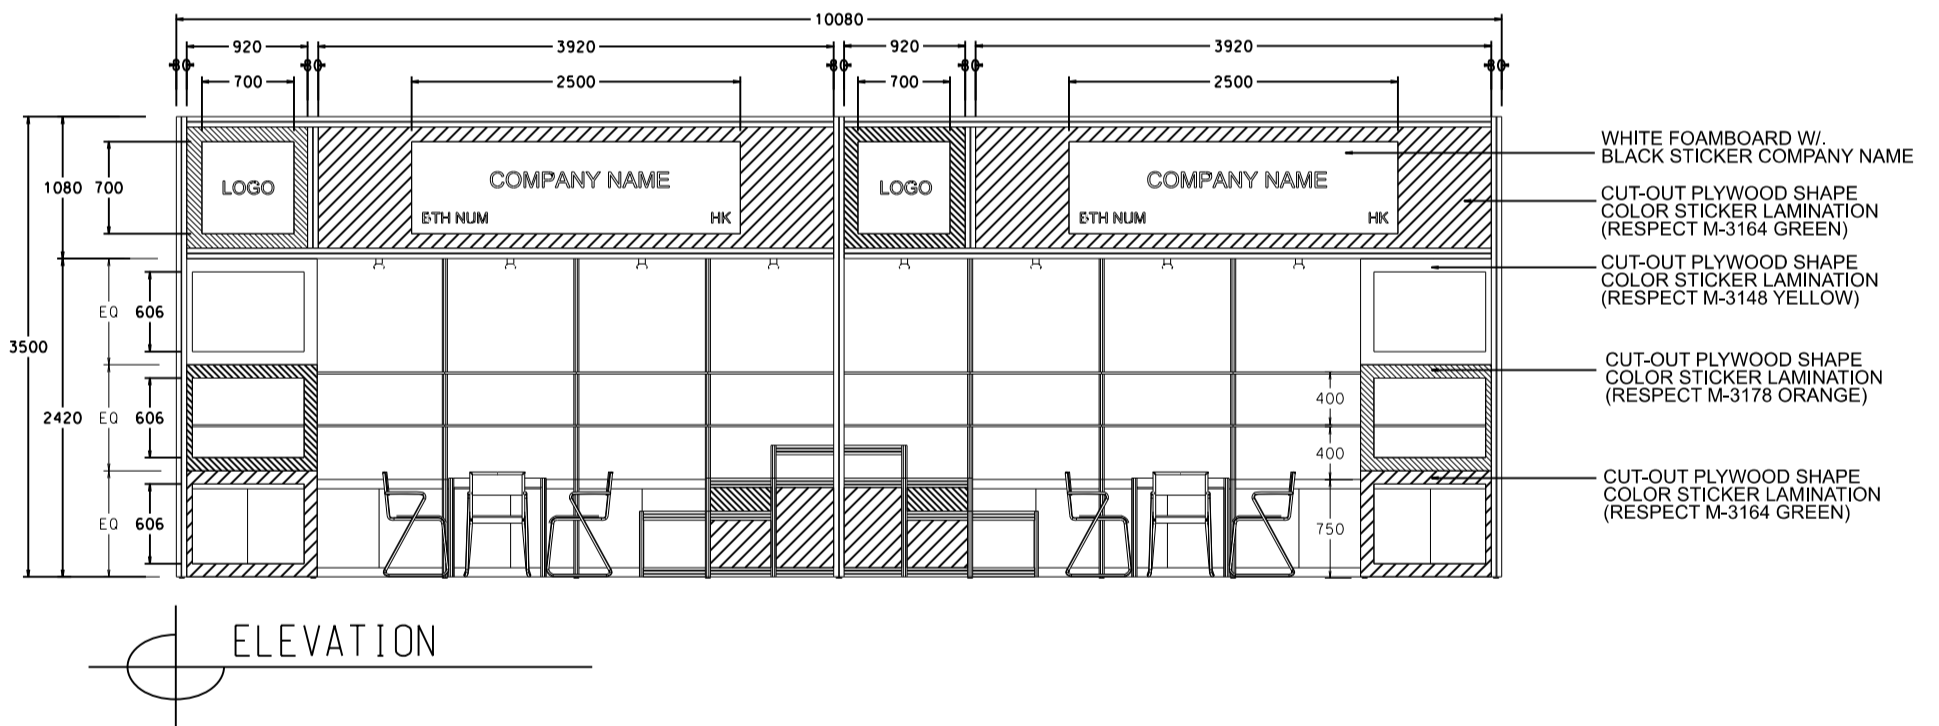

### 10M x 3M Deluxe Booth

十米乘三米高級攤位

CUT-OUT PLYWOOD SHAPE  
COLOR STICKER LAMINATION  
(RESPECT M-3178 ORANGE)

WHITE FOAMBOARD W/  
BLACK STICKER  
COMPANY NAME

CUT-OUT PLYWOOD SHAPE  
COLOR STICKER LAMINATION  
(RESPECT M-3164 GREEN)

WHITE FOAMBOARD W/  
BLACK STICKER  
COMPANY NAME

BOOTH SPECIFICATIONS		QTY.
	LOCKABLE CABINET 1000L x 500W x 750H mm	10
	WOODEN DISPLAY SHELF FLAT (1000W X 300D mm)	20
	DISPLAY PLATFORM IN STICKER LAMINATIONS 500 / 750 / 1000mmH	2
	DISPLAY SHOWCASE IN STICKER LAMINATIONS (3 LEVELS) W/ 3 X 7W LED DOWNLIGHT	2
	13W LED LAMP SPOTLIGHT (YELLOW LIGHT)	10
	13W LED LAMP LONGARMED SPOTLIGHT (300MM) (YELLOW LIGHT)	4
	500w SQUARE PIN SOCKET	2
	700W x 700D x 750H mm MEETING TABLE	2
	BLACK LEATHER CHAIR	6
	CEILING BEAM	13M
	COMPANY LOGO	2
	RUBBISH BIN & CARPET (30sqm.)	