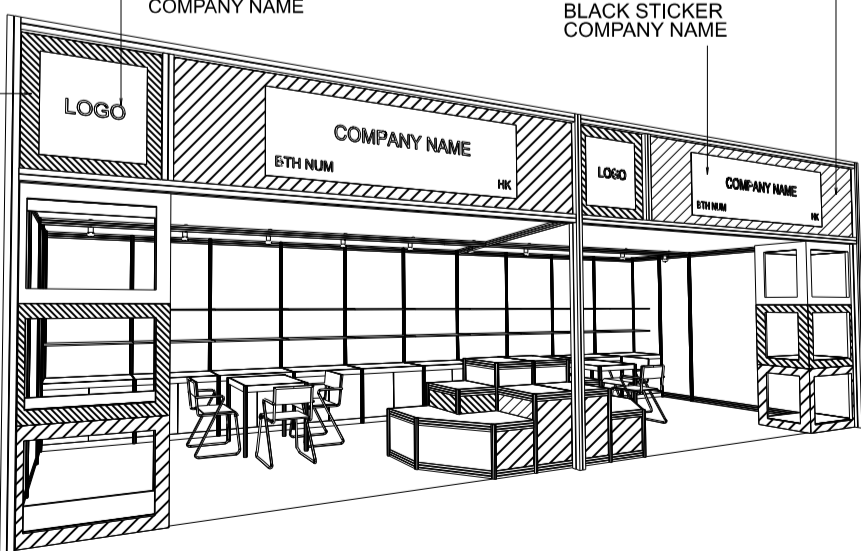

### 10M x 3M Deluxe Booth

十米乘三米高級攤位

CUT-OUT PLYWOOD SHAPE  
COLOR STICKER LAMINATION  
(RESPECT M-3178 ORANGE)

WHITE FOAMBOARD W/  
BLACK STICKER  
COMPANY NAME

CUT-OUT PLYWOOD SHAPE  
COLOR STICKER LAMINATION  
(RESPECT M-3164 GREEN)

WHITE FOAMBOARD W/  
BLACK STICKER  
COMPANY NAME

BOOTH SPECIFICATIONS		QTY.
	LOCKABLE CABINET 1000L x 500W x 750H mm	10
	WOODEN DISPLAY SHELF FLAT (1000W X 300D mm)	20
	DISPLAY PLATFORM IN STICKER LAMINATIONS 500 / 750 / 1000mmH	2
	DISPLAY SHOWCASE IN STICKER LAMINATIONS (3 LEVELS) W/ 3 X 7W LED DOWNLIGHT	2
	13W LED LAMP SPOTLIGHT (YELLOW LIGHT)	10
	13W LED LAMP LONGARMED SPOTLIGHT (300MM) (YELLOW LIGHT)	4
	500w SQUARE PIN SOCKET	2
	700W x 700D x 750H mm MEETING TABLE	2
	BLACK LEATHER CHAIR	6
	CEILING BEAM	13M
	COMPANY LOGO	2
	RUBBISH BIN & CARPET (30sqm.)	