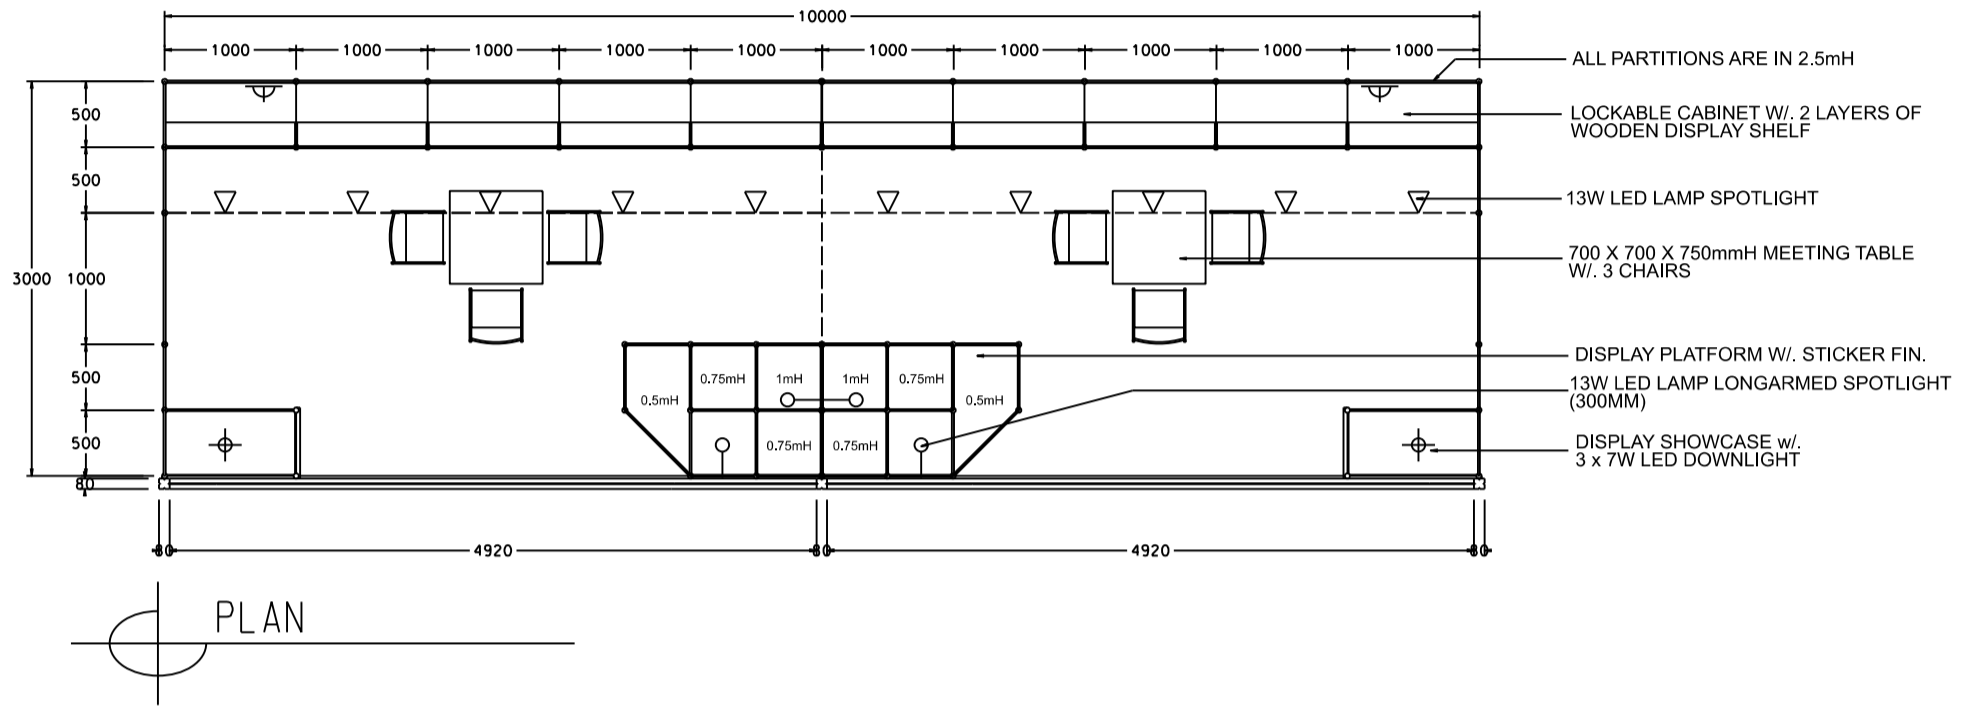

### 10M x 3M Deluxe Booth

十米乘三米高級攤位

CUT-OUT PLYWOOD SHAPE  
COLOR STICKER LAMINATION  
(RESPECT M-3178 ORANGE)

WHITE FOAMBOARD W/  
BLACK STICKER  
COMPANY NAME

CUT-OUT PLYWOOD SHAPE  
COLOR STICKER LAMINATION  
(RESPECT M-3164 GREEN)

WHITE FOAMBOARD W/  
BLACK STICKER  
COMPANY NAME

BOOTH SPECIFICATIONS		QTY.
	LOCKABLE CABINET 1000L x 500W x 750H mm	10
	WOODEN DISPLAY SHELF FLAT (1000W X 300D mm)	20
	DISPLAY PLATFORM IN STICKER LAMINATIONS 500 / 750 / 1000mmH	2
	DISPLAY SHOWCASE IN STICKER LAMINATIONS (3 LEVELS) W/ 3 X 7W LED DOWNLIGHT	2
	13W LED LAMP SPOTLIGHT (YELLOW LIGHT)	10
	13W LED LAMP LONGARMED SPOTLIGHT (300MM) (YELLOW LIGHT)	4
	500w SQUARE PIN SOCKET	2
	700W x 700D x 750H mm MEETING TABLE	2
	BLACK LEATHER CHAIR	6
	CEILING BEAM	13M
	COMPANY LOGO	2
	RUBBISH BIN & CARPET (30sqm.)	