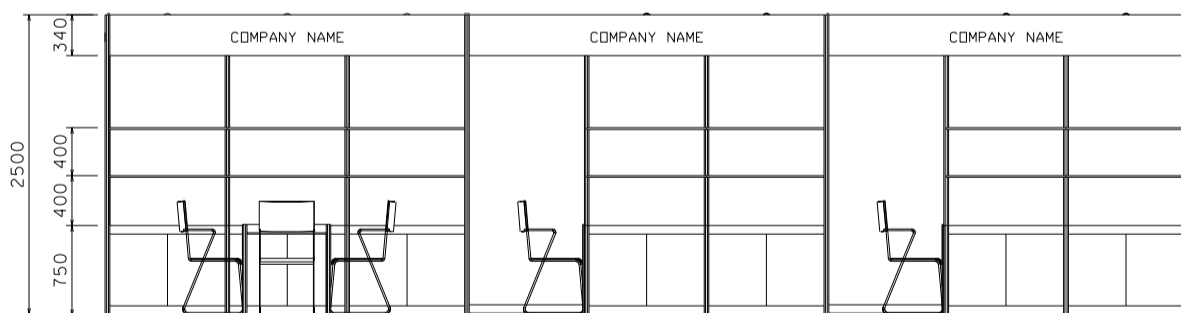

9M x 3M Standard Booth with Meeting Room Specification (Left Corner)

九米乘三米標準攤位附設會議房規格 (左邊角位)

BOOTH SPECIFICATIONS		QTY.
	1000W x 500D x 750H mm LOCKABLE CABINET	9
	3000W x 300D WOODEN DISPLAY SHELF	2
	2000W x 300D WOODEN DISPLAY SHELF	4
	1000W x 300D WOODEN DISPLAY SHELF	4
	13W LED LAMP SPOTLIGHT (YELLOW LIGHT)	7
	13W LED LAMP LONGARMED SPOTLIGHT (YELLOW LIGHT)	8
	700W x 700D x 750H MEETING TABLE	3
	BLACK LEATHER CHAIR	7
	CEILING BEAM	11M
	RUBBISH BIN & CARPET (27sqm.)	