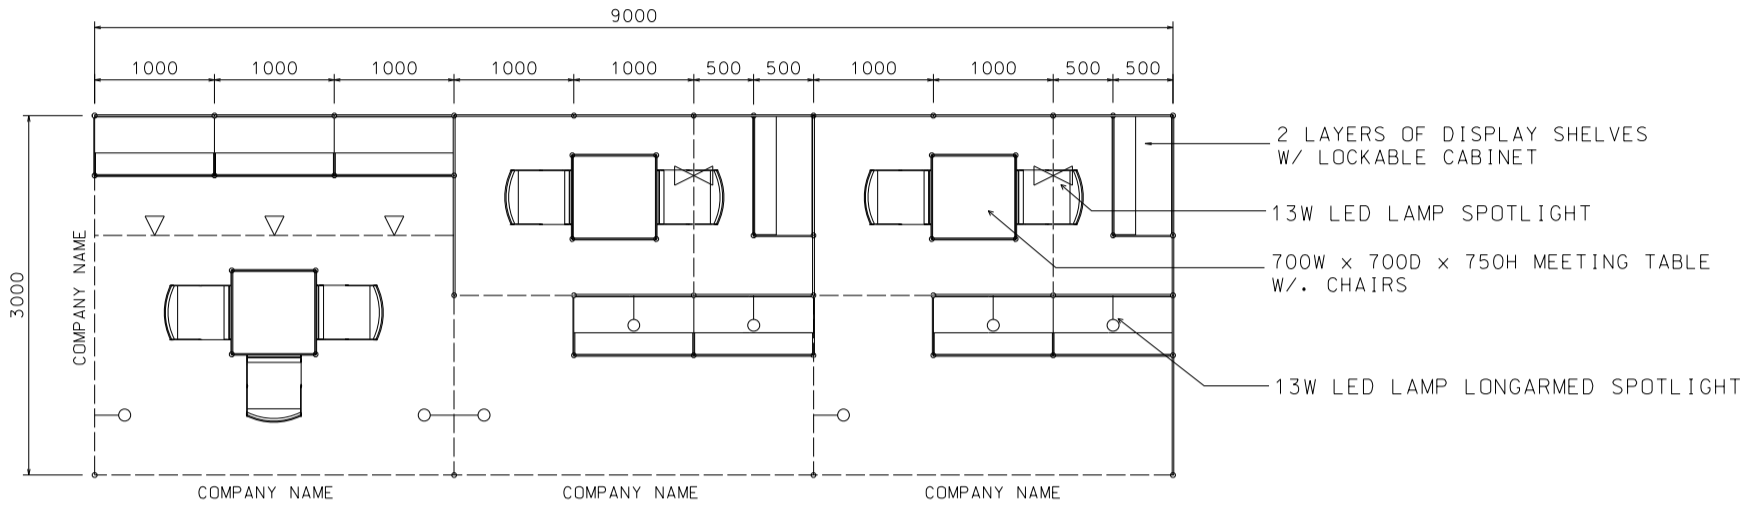

9M x 3M Standard Booth with Meeting Room Specification (Left Corner)

九米乘三米標準攤位附設會議房規格 (左邊角位)

BOOTH SPECIFICATIONS		QTY.
	1000W x 500D x 750H mm LOCKABLE CABINET	9
	3000W x 300D WOODEN DISPLAY SHELF	2
	2000W x 300D WOODEN DISPLAY SHELF	4
	1000W x 300D WOODEN DISPLAY SHELF	4
	13W LED LAMP SPOTLIGHT (YELLOW LIGHT)	7
	13W LED LAMP LONGARMED SPOTLIGHT (YELLOW LIGHT)	8
	700W x 700D x 750H MEETING TABLE	3
	BLACK LEATHER CHAIR	7
	CEILING BEAM	11M
	RUBBISH BIN & CARPET (27sqm.)	