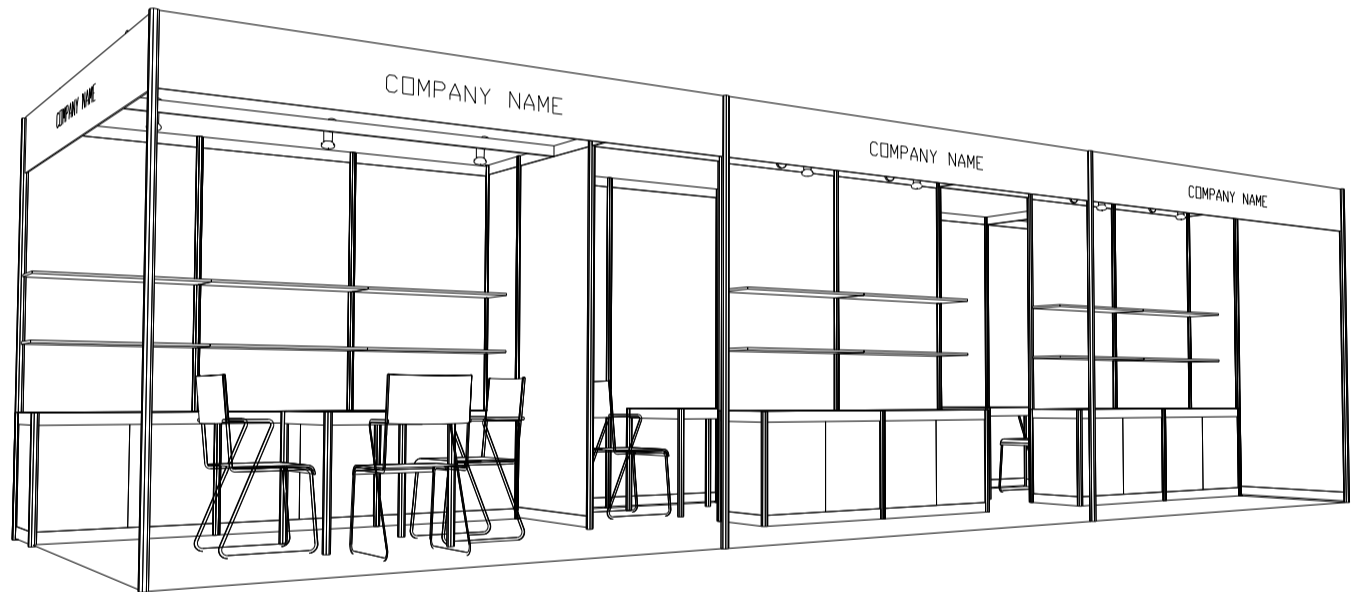

9M x 3M Standard Booth with Meeting Room Specification (Left Corner)

九米乘三米標準攤位附設會議房規格 (左邊角位)

BOOTH SPECIFICATIONS		QTY.
	1000W x 500D x 750H mm LOCKABLE CABINET	9
	3000W x 300D WOODEN DISPLAY SHELF	2
	2000W x 300D WOODEN DISPLAY SHELF	4
	1000W x 300D WOODEN DISPLAY SHELF	4
	13W LED LAMP SPOTLIGHT (YELLOW LIGHT)	7
	13W LED LAMP LONGARMED SPOTLIGHT (YELLOW LIGHT)	8
	700W x 700D x 750H MEETING TABLE	3
	BLACK LEATHER CHAIR	7
	CEILING BEAM	11M
	RUBBISH BIN & CARPET (27sqm.)	