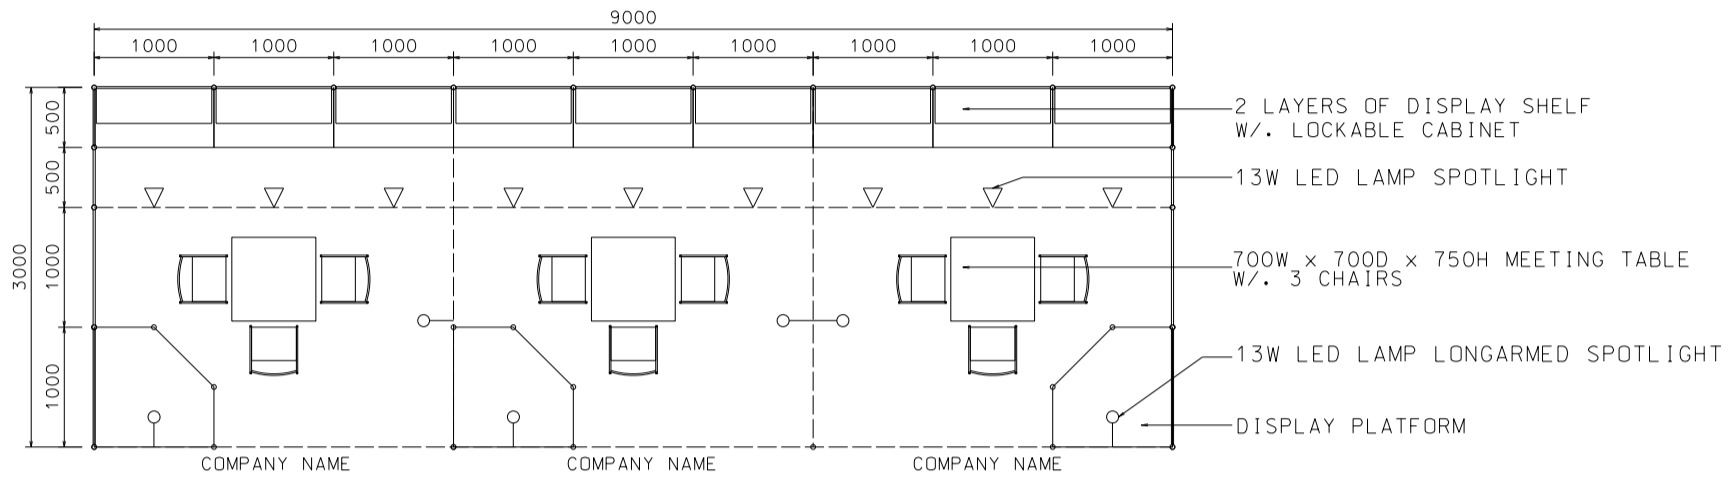

9M x 3M Standard Booth

九米乘三米標準攤位

PLAN

PERSPECTIVE

ELEVATION

BOOTH SPECIFICATIONS		QTY.
	LOCKABLE CABINET 1000L x 500W x 750H mm	9
	WOODEN DISPLAY SHELF FLAT (3000W X 300D mm)	6
	13W LED LAMP SPOTLIGHT(YELLOW LIGHT)	9
	13W LED LAMP LONGARMED SPOTLIGHT (YELLOW LIGHT)	6
	700W x 700D x 750H mm MEETING TABLE	3
	BLACK LEATHER CHAIR	9
	CEILING BEAM	15M
	DISPLAY PLATFORM	3
	RUBBISH BIN & CARPET (27sqm.)	