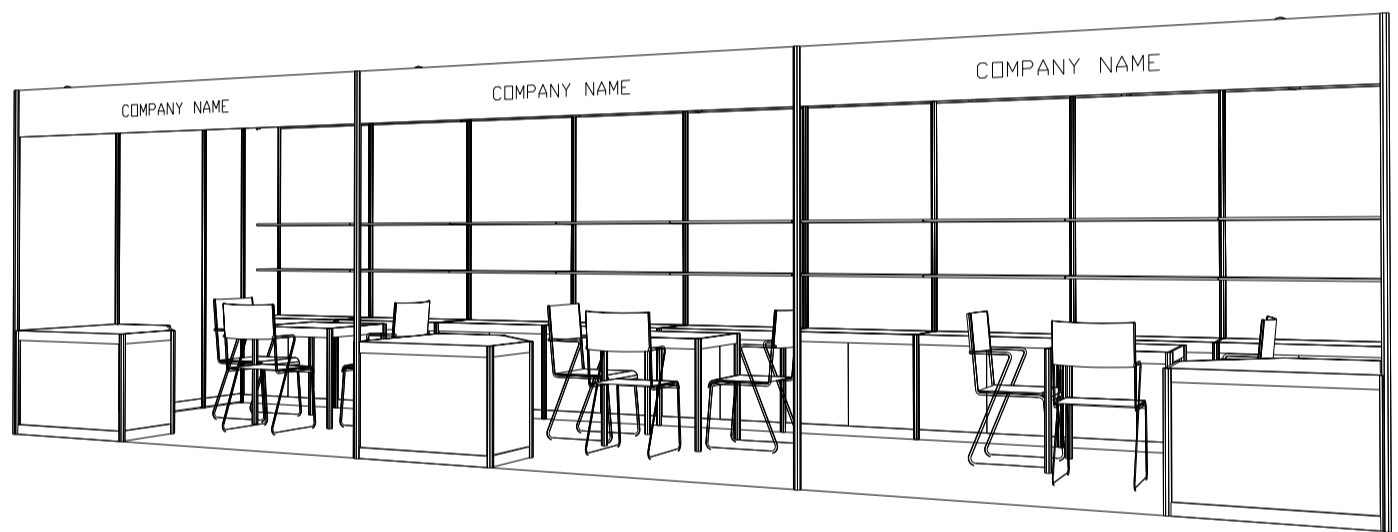

9M x 3M Standard Booth

九米乘三米標準攤位

PLAN

PERSPECTIVE

ELEVATION

BOOTH SPECIFICATIONS		QTY.
	LOCKABLE CABINET 1000L x 500W x 750H mm	9
	WOODEN DISPLAY SHELF FLAT (3000W X 300D mm)	6
	13W LED LAMP SPOTLIGHT(YELLOW LIGHT)	9
	13W LED LAMP LONGARMED SPOTLIGHT (YELLOW LIGHT)	6
	700W x 700D x 750H mm MEETING TABLE	3
	BLACK LEATHER CHAIR	9
	CEILING BEAM	15M
	DISPLAY PLATFORM	3
	RUBBISH BIN & CARPET (27sqm.)	

*The Hong Kong Trade Development Council reserves the right to change the configuration if necessary.

*如有需要，香港貿易發展局有權更改攤位結構。