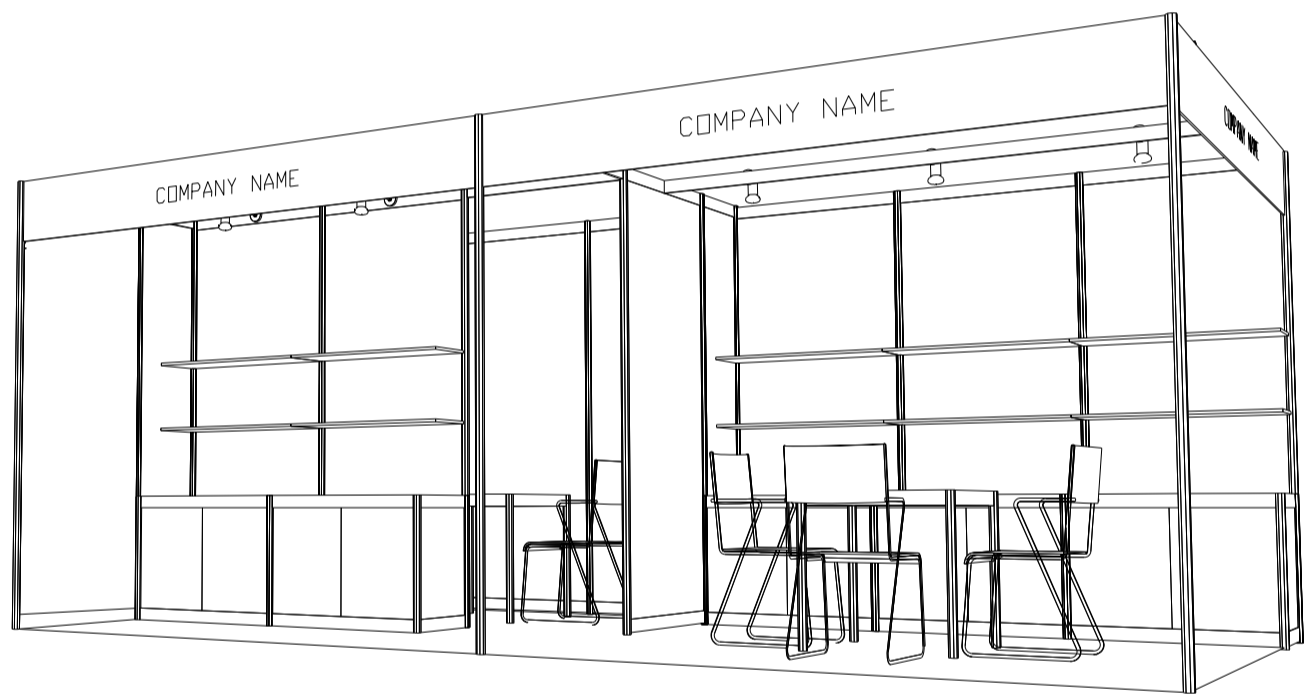

### 6M x 3M Standard Booth with Meeting Room Specification (Right Corner)

六米乘三米標準攤位附設會議房規格(右邊角位)

BOOTH SPECIFICATIONS		QTY.
	1000W x 500D x 750H mm LOCKABLE CABINET	6
	3000W x 300D WOODEN DISPLAY SHELF	2
	2000W x 300D WOODEN DISPLAY SHELF	2
	1000W x 300D WOODEN DISPLAY SHELF	2
	13W LED LAMP SPOTLIGHT (YELLOW LIGHT)	5
	13W LED LAMP LONGARMED SPOTLIGHT (YELLOW LIGHT)	5
	700W x 700D x 750H MEETING TABLE	2
	BLACK LEATHER CHAIR	5
	CEILING BEAM	7M
	RUBBISH BIN & CARPET (18sqm.)	