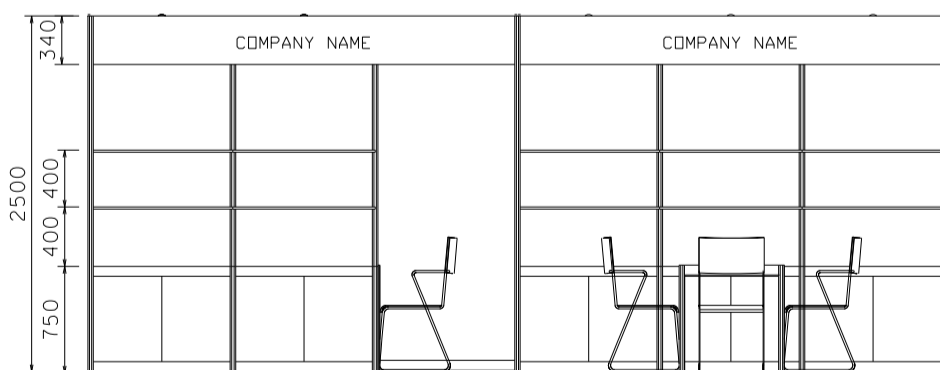

### 6M x 3M Standard Booth with Meeting Room Specification (Right Corner)

六米乘三米標準攤位附設會議房規格(右邊角位)

BOOTH SPECIFICATIONS		QTY.
	1000W x 500D x 750H mm LOCKABLE CABINET	6
	3000W x 300D WOODEN DISPLAY SHELF	2
	2000W x 300D WOODEN DISPLAY SHELF	2
	1000W x 300D WOODEN DISPLAY SHELF	2
	13W LED LAMP SPOTLIGHT (YELLOW LIGHT)	5
	13W LED LAMP LONGARMED SPOTLIGHT (YELLOW LIGHT)	5
	700W x 700D x 750H MEETING TABLE	2
	BLACK LEATHER CHAIR	5
	CEILING BEAM	7M
	RUBBISH BIN & CARPET (18sqm.)	