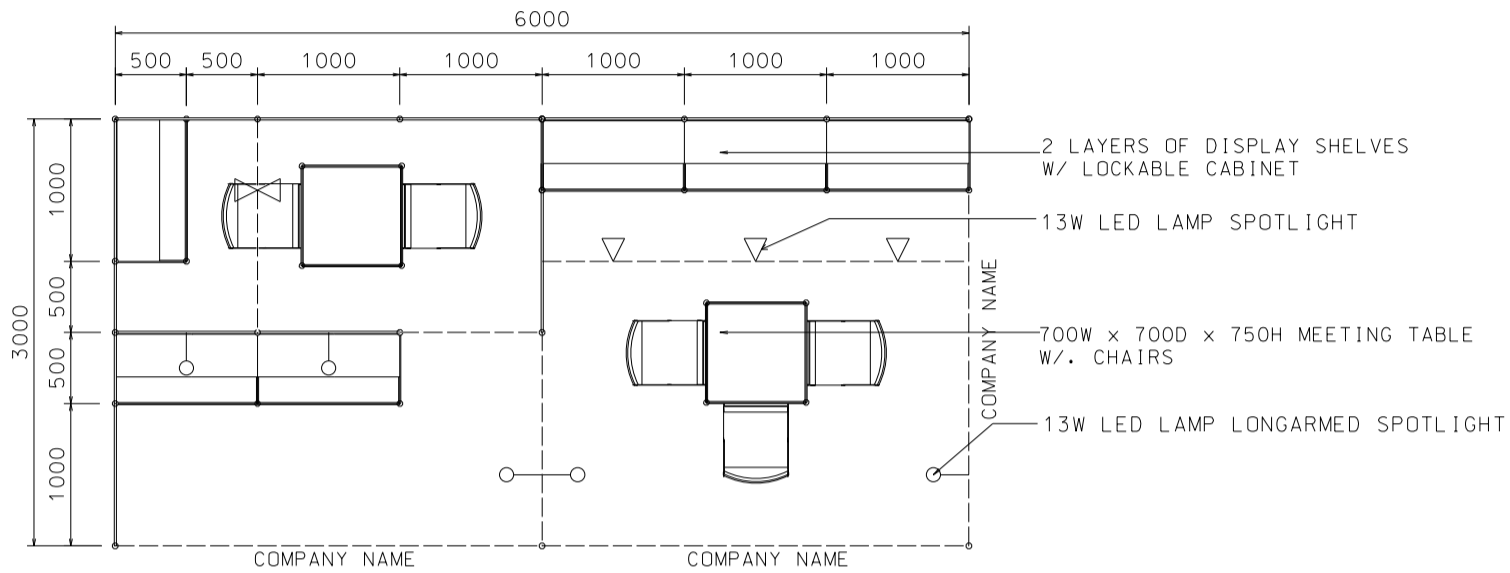

### 6M x 3M Standard Booth with Meeting Room Specification (Right Corner)

六米乘三米標準攤位附設會議房規格(右邊角位)

BOOTH SPECIFICATIONS		QTY.
	1000W x 500D x 750H mm LOCKABLE CABINET	6
	3000W x 300D WOODEN DISPLAY SHELF	2
	2000W x 300D WOODEN DISPLAY SHELF	2
	1000W x 300D WOODEN DISPLAY SHELF	2
	13W LED LAMP SPOTLIGHT (YELLOW LIGHT)	5
	13W LED LAMP LONGARMED SPOTLIGHT (YELLOW LIGHT)	5
	700W x 700D x 750H MEETING TABLE	2
	BLACK LEATHER CHAIR	5
	CEILING BEAM	7M
	RUBBISH BIN & CARPET (18sqm.)	