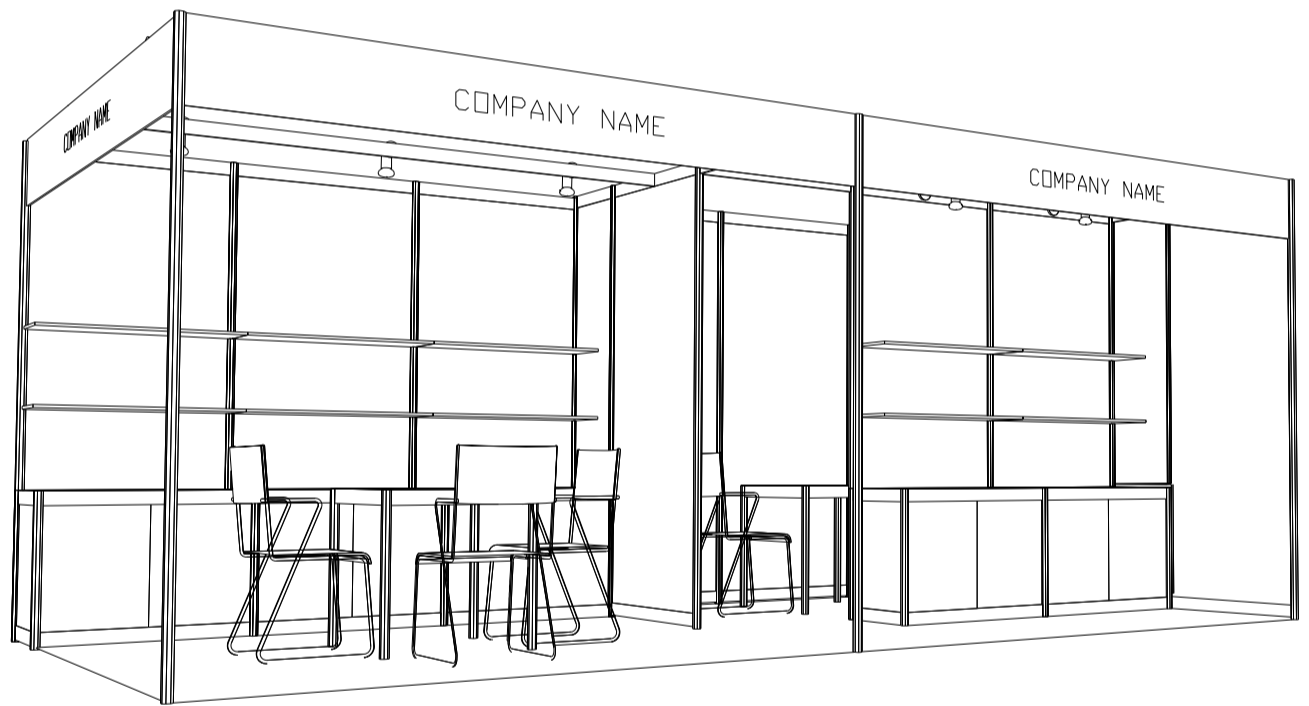

Hong Kong Toys & Games Fair

香港玩具展

6M x 3M Standard Booth with Meeting Room Specification (Left Corner)

六米乘三米標準攤位附設會議房規格(左邊角位)

PLAN

PERSPECTIVE

ELEVATION

BOOTH SPECIFICATIONS		QTY.
	1000W x 500D x 750H mm LOCKABLE CABINET	6
	3000W x 300D WOODEN DISPLAY SHELF	2
	2000W x 300D WOODEN DISPLAY SHELF	2
	1000W x 300D WOODEN DISPLAY SHELF	2
	13W LED LAMP SPOTLIGHT (YELLOW LIGHT)	5
	13W LED LAMP LONGARMED SPOTLIGHT (YELLOW LIGHT)	5
	700W x 700D x 750H MEETING TABLE	2
	BLACK LEATHER CHAIR	5
	CEILING BEAM	7M
	RUBBISH BIN & CARPET (18sqm.)	

*The Hong Kong Trade Development Council reserves the right to change the configuration if necessary.

*如有需要，香港貿易發展局有權更改攤位結構。