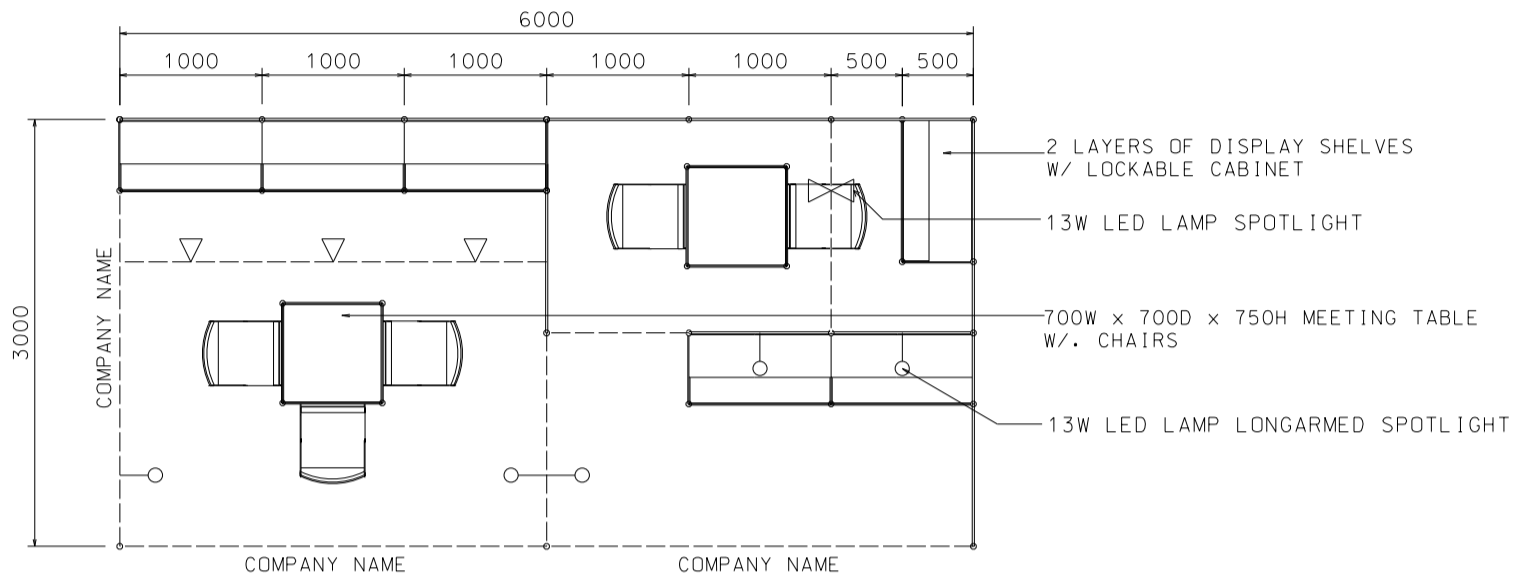

Hong Kong Toys & Games Fair

香港玩具展

6M x 3M Standard Booth with Meeting Room Specification (Left Corner)

六米乘三米標準攤位附設會議房規格(左邊角位)

PLAN

PERSPECTIVE

ELEVATION

BOOTH SPECIFICATIONS		QTY.
	1000W x 500D x 750H mm LOCKABLE CABINET	6
	3000W x 300D WOODEN DISPLAY SHELF	2
	2000W x 300D WOODEN DISPLAY SHELF	2
	1000W x 300D WOODEN DISPLAY SHELF	2
	13W LED LAMP SPOTLIGHT (YELLOW LIGHT)	5
	13W LED LAMP LONGARMED SPOTLIGHT (YELLOW LIGHT)	5
	700W x 700D x 750H MEETING TABLE	2
	BLACK LEATHER CHAIR	5
	CEILING BEAM	7M
	RUBBISH BIN & CARPET (18sqm.)	