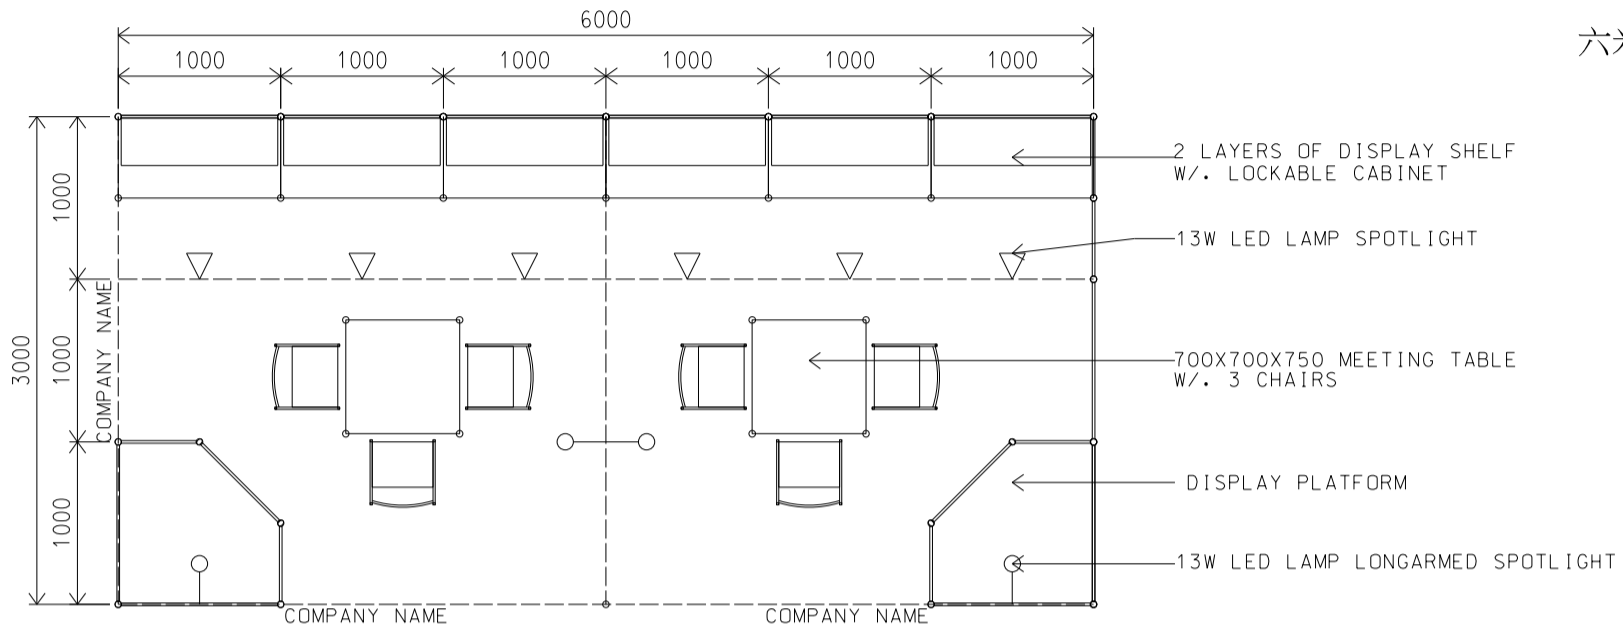

Hong Kong Toys & Games Fair

香港玩具展

6M x 3M Left Corner Booth

六米乘三米左邊角位攤位

PLAN

PERSPECTIVE

ELEVATION

BOOTH SPECIFICATIONS		QTY.
	LOCKABLE CABINET 1000L x 500W x 750H mm	6
	WOODEN DISPLAY SHELF FLAT (3000W X 300D mm)	4
	13W LED LAMP SPOTLIGHT (YELLOW LIGHT)	6
	13W LED LAMP LONGARMED SPOTLIGHT (YELLOW LIGHT)	4
	700W x 700D x 750H mm MEETING TABLE	2
	BLACK LEATHER CHAIR	6
	CEILING BEAM	9M
	DISPLAY PLATFORM	2
	RUBBISH BIN & CARPET (18sqm.)	