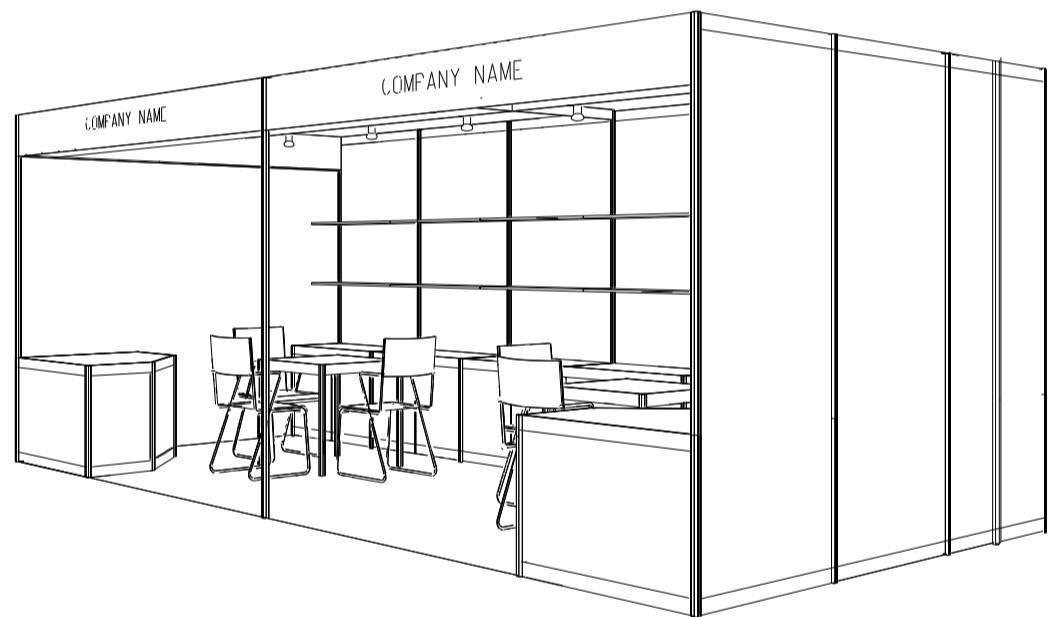

Hong Kong Toys & Games Fair

香港玩具展

6M x 3M Left Corner Booth

六米乘三米左邊角位攤位

PLAN

PERSPECTIVE

ELEVATION

BOOTH SPECIFICATIONS		QTY.
	LOCKABLE CABINET 1000L x 500W x 750H mm	6
	WOODEN DISPLAY SHELF FLAT (3000W X 300D mm)	4
	13W LED LAMP SPOTLIGHT (YELLOW LIGHT)	6
	13W LED LAMP LONGARMED SPOTLIGHT (YELLOW LIGHT)	4
	700W x 700D x 750H mm MEETING TABLE	2
	BLACK LEATHER CHAIR	6
	CEILING BEAM	9M
	DISPLAY PLATFORM	2
	RUBBISH BIN & CARPET (18sqm.)	

*The Hong Kong Trade Development Council reserves the right to change the configuration if necessary.

*如有需要，香港貿易發展局有權更改攤位結構。