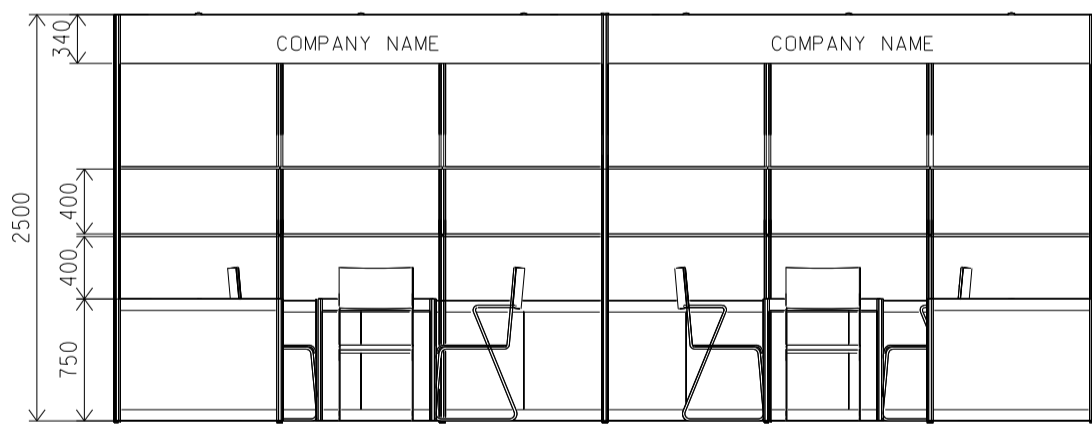

### 6M x 3M Standard Booth

六米乘三米標準攤位

PLAN

PERSPECTIVE

ELEVATION

BOOTH SPECIFICATIONS		QTY.
	LOCKABLE CABINET 1000L x 500W x 750H mm	6
	WOODEN DISPLAY SHELF FLAT (3000W X 300D mm)	4
	13W LED LAMP SPOTLIGHT (YELLOW LIGHT)	6
	13W LED LAMP LONGARMED SPOTLIGHT (YELLOW LIGHT)	4
	700W x 700D x 750H mm MEETING TABLE	2
	BLACK LEATHER CHAIR	6
	CEILING BEAM	9M
	DISPLAY PLATFORM	2
	RUBBISH BIN & CARPET (18sqm.)	