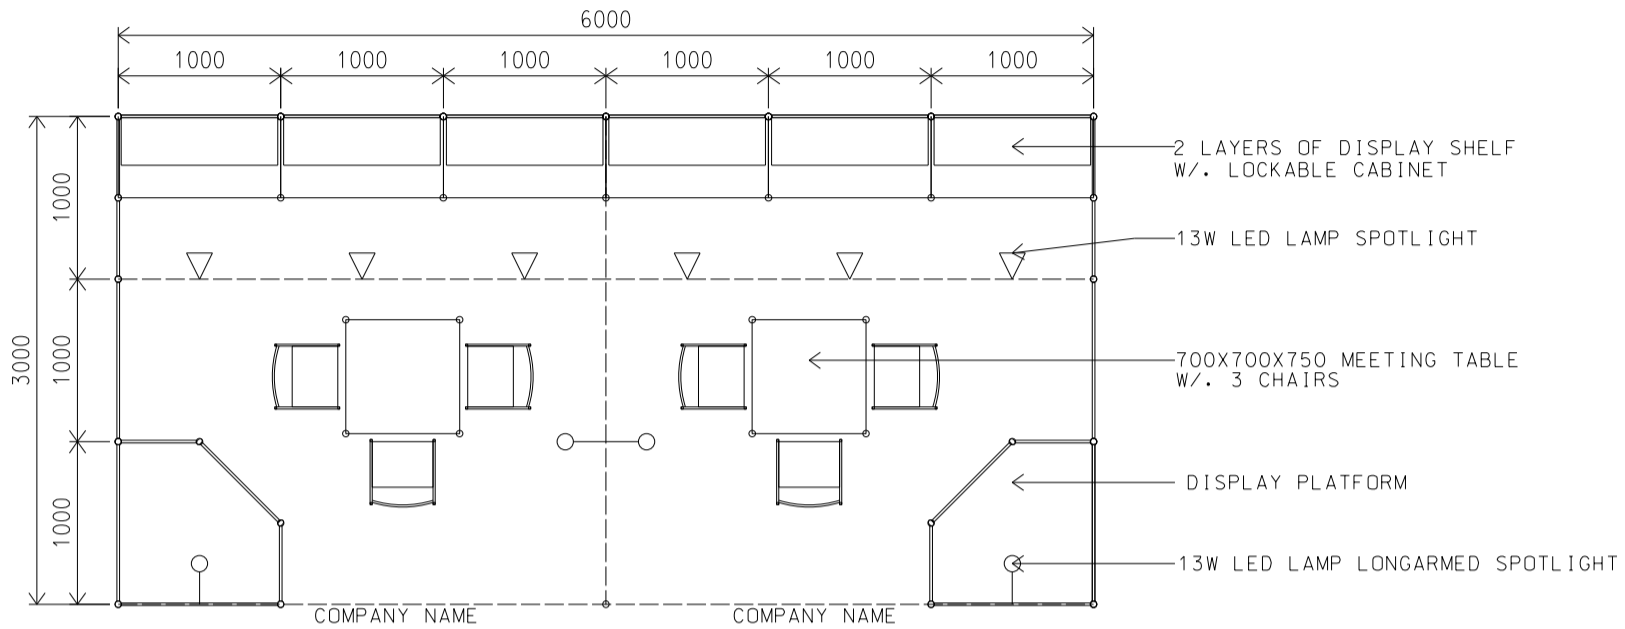

### 6M x 3M Standard Booth

六米乘三米標準攤位

PLAN

PERSPECTIVE

ELEVATION

BOOTH SPECIFICATIONS		QTY.
	LOCKABLE CABINET 1000L x 500W x 750H mm	6
	WOODEN DISPLAY SHELF FLAT (3000W X 300D mm)	4
	13W LED LAMP SPOTLIGHT (YELLOW LIGHT)	6
	13W LED LAMP LONGARMED SPOTLIGHT (YELLOW LIGHT)	4
	700W x 700D x 750H mm MEETING TABLE	2
	BLACK LEATHER CHAIR	6
	CEILING BEAM	9M
	DISPLAY PLATFORM	2
	RUBBISH BIN & CARPET (18sqm.)	