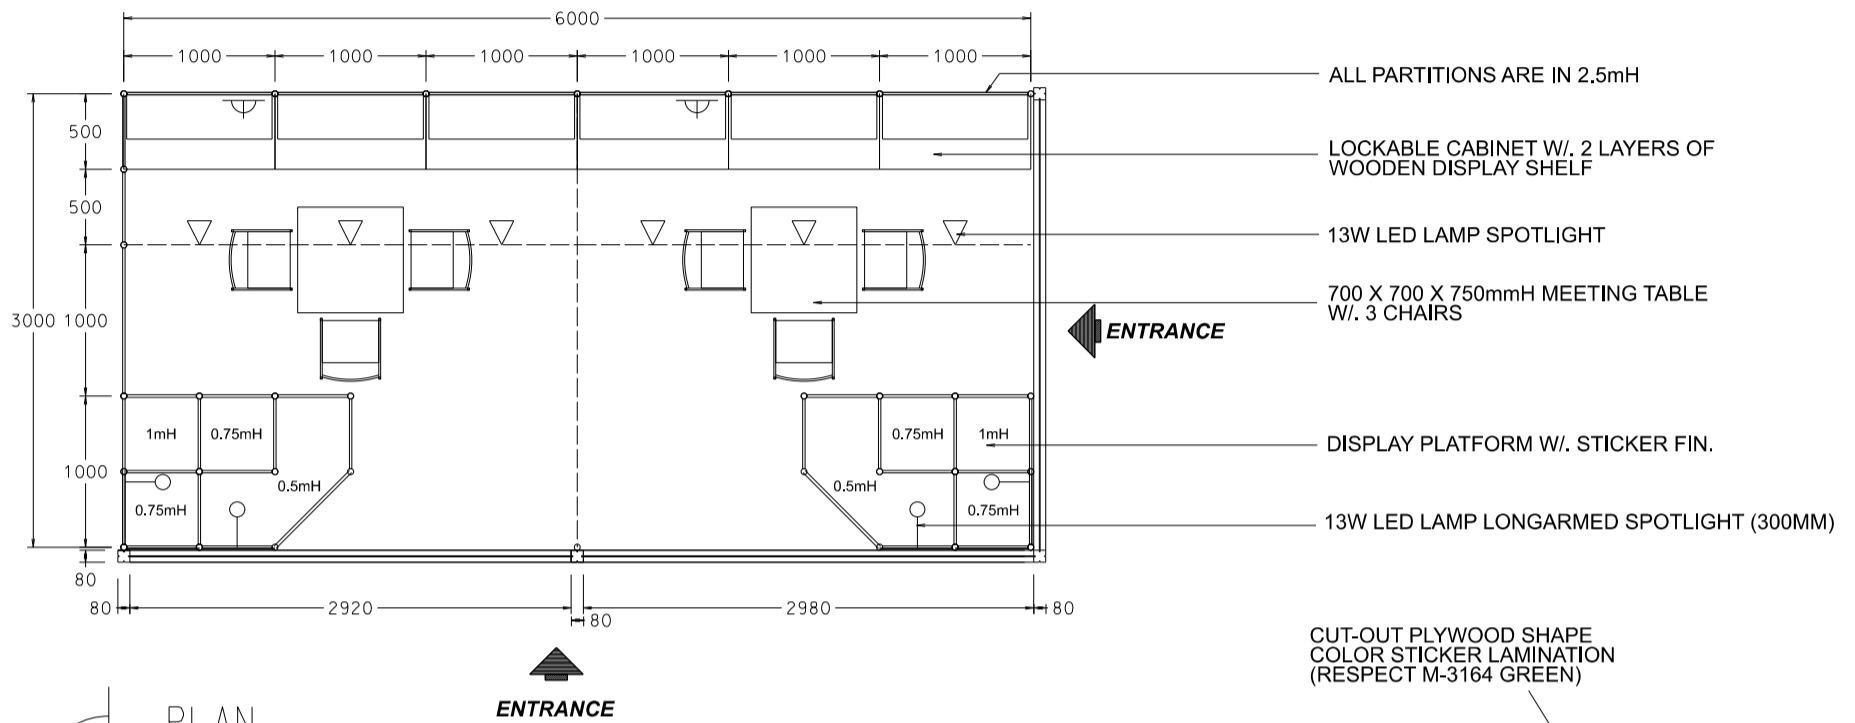

### 6M x 3M Deluxe Right Corner Booth

六米乘三米高級右邊角位攤位

PLAN

ENTRANCE

WHITE FOAMBOARD W/. BLACK STICKER COMPANY NAME

CUT-OUT PLYWOOD SHAPE COLOR STICKER LAMINATION (RESPECT M-3178 ORANGE)

WHITE FOAMBOARD W/. BLACK STICKER COMPANY NAME

PERSPECTIVE

ELEVATION

#### BOOTH SPECIFICATIONS

QTY.

	LOCKABLE CABINET 1000L x 500W x 750H mm	6
	WOODEN DISPLAY SHELF FLAT (3000W X 300D mm)	4
	DISPLAY PLATFORM IN STICKER LAMINATIONS 500 / 750 / 1000mmH	2
	13W LED LAMP SPOTLIGHT (YELLOW LIGHT)	6
	13W LED LAMP LONGARMED SPOTLIGHT (300MM) (YELLOW LIGHT)	4
	500w SQUARE PIN SOCKET	2
	700W x 700D x 750H mm MEETING TABLE	2
	BLACK LEATHER CHAIR	6
	CEILING BEAM	9M
	COMPANY LOGO	3
	RUBBISH BIN & CARPET (18sqm.)	