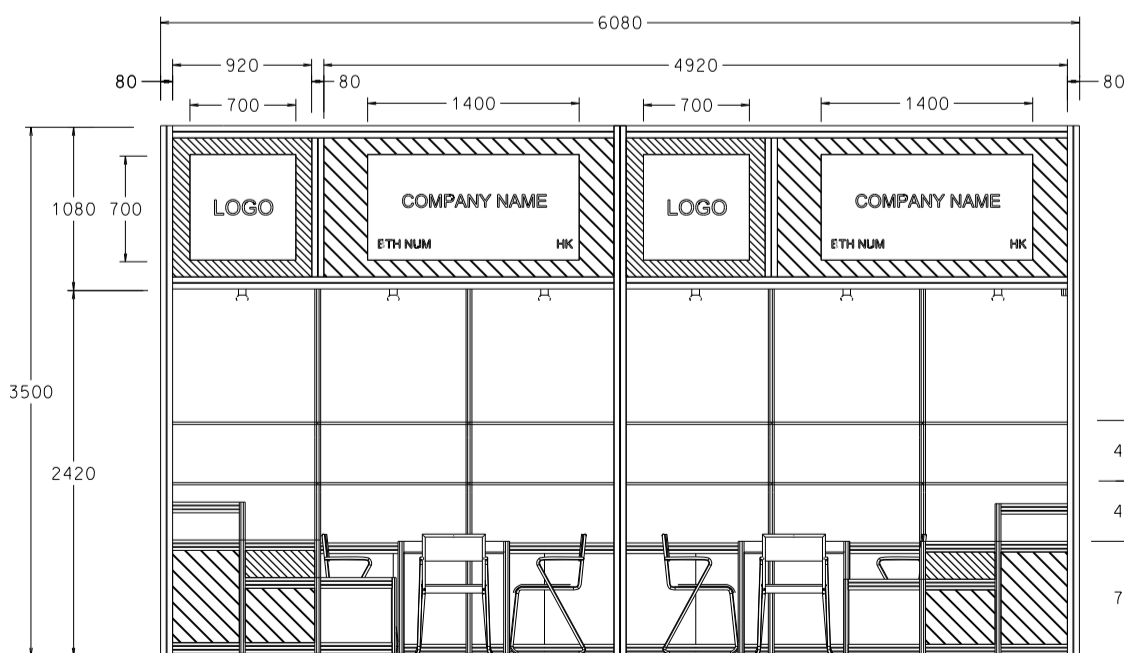

### 6M x 3M Deluxe Right Corner Booth

六米乘三米高級右邊角位攤位

PLAN

ENTRANCE

WHITE FOAMBOARD W/. BLACK STICKER COMPANY NAME

CUT-OUT PLYWOOD SHAPE COLOR STICKER LAMINATION (RESPECT M-3178 ORANGE)

WHITE FOAMBOARD W/. BLACK STICKER COMPANY NAME

PERSPECTIVE

ELEVATION

#### BOOTH SPECIFICATIONS

QTY.

	LOCKABLE CABINET 1000L x 500W x 750H mm	6
	WOODEN DISPLAY SHELF FLAT (3000W X 300D mm)	4
	DISPLAY PLATFORM IN STICKER LAMINATIONS 500 / 750 / 1000mmH	2
	13W LED LAMP SPOTLIGHT (YELLOW LIGHT)	6
	13W LED LAMP LONGARMED SPOTLIGHT (300MM) (YELLOW LIGHT)	4
	500w SQUARE PIN SOCKET	2
	700W x 700D x 750H mm MEETING TABLE	2
	BLACK LEATHER CHAIR	6
	CEILING BEAM	9M
	COMPANY LOGO	3
	RUBBISH BIN & CARPET (18sqm.)	