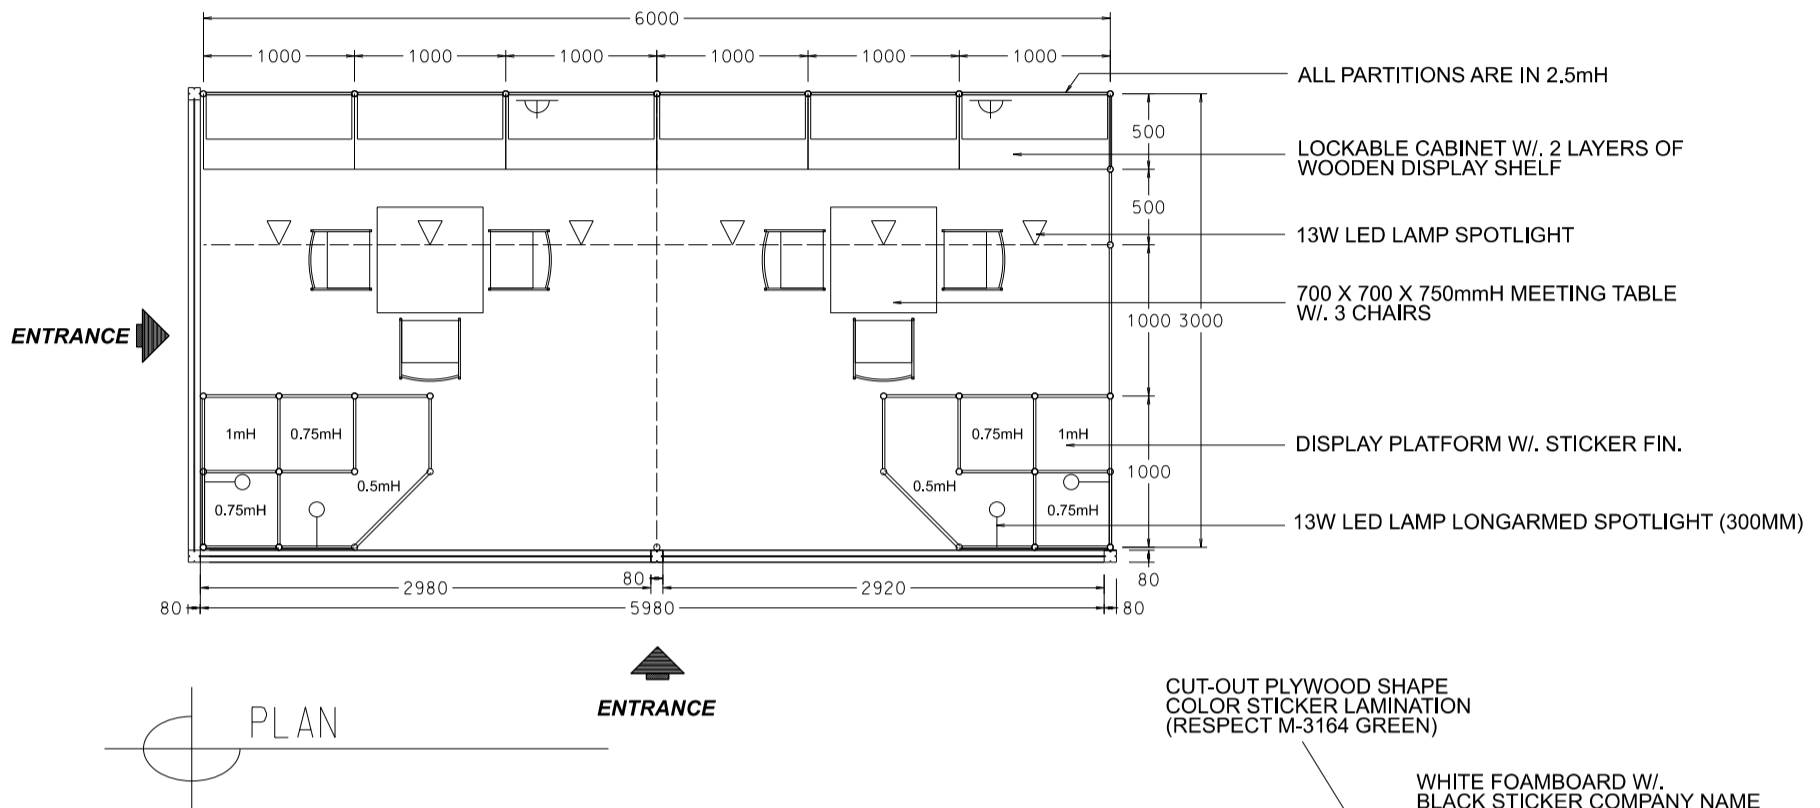

### 6M x 3M Deluxe Left Corner Booth

六米乘三米高級左邊角位攤位

WHITE FOAMBOARD W/ BLACK STICKER COMPANY NAME

CUT-OUT PLYWOOD SHAPE COLOR STICKER LAMINATION (RESPECT M-3178 ORANGE)

CUT-OUT PLYWOOD SHAPE COLOR STICKER LAMINATION (RESPECT M-3164 GREEN)

WHITE FOAMBOARD W/ BLACK STICKER COMPANY NAME

BOOTH SPECIFICATIONS		QTY.
	LOCKABLE CABINET 1000L x 500W x 750H mm	6
	WOODEN DISPLAY SHELF FLAT (3000W X 300D mm)	4
	DISPLAY PLATFORM IN STICKER LAMINATIONS 500 / 750 / 1000mmH	2
	13W LED LAMP SPOTLIGHT (YELLOW LIGHT)	6
	13W LED LAMP LONGARMED SPOTLIGHT (300MM) (YELLOW LIGHT)	4
	500w SQUARE PIN SOCKET	2
	700W x 700D x 750H mm MEETING TABLE	2
	BLACK LEATHER CHAIR	6
	CEILING BEAM	9M
	COMPANY LOGO	3
	RUBBISH BIN & CARPET (18sqm.)	