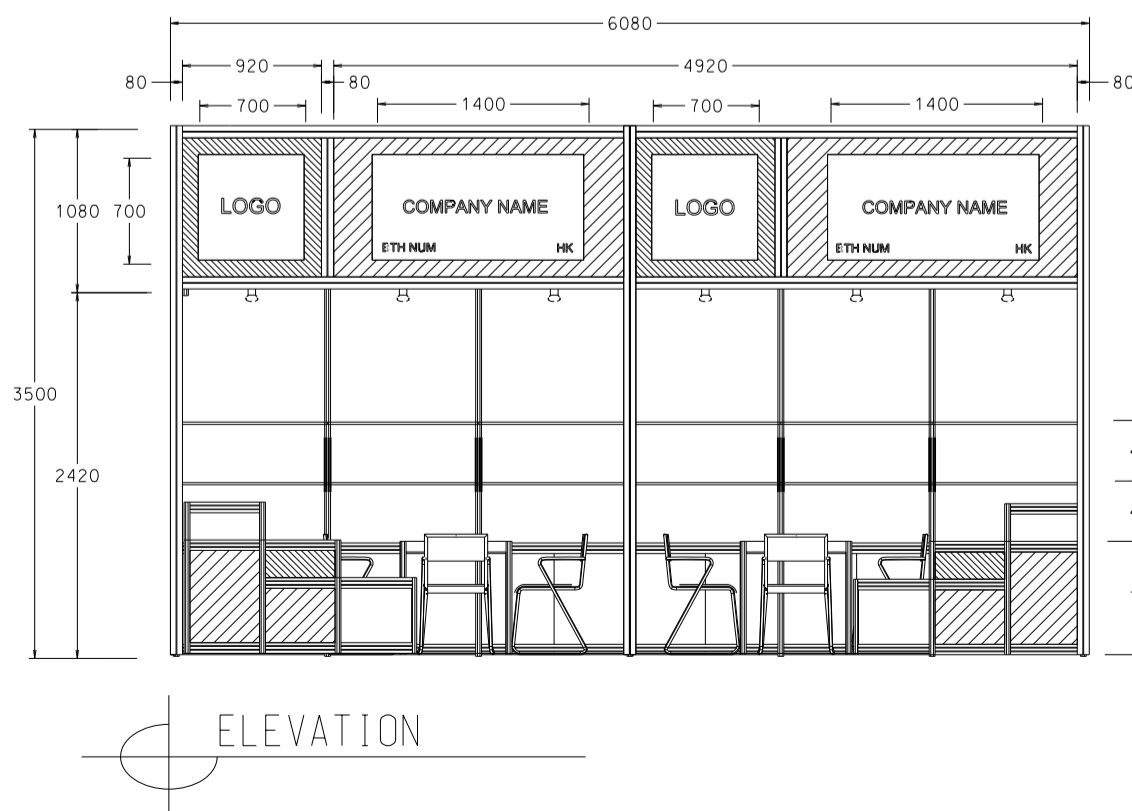

### 6M x 3M Deluxe Left Corner Booth

六米乘三米高級左邊角位攤位

WHITE FOAMBOARD W/ BLACK STICKER COMPANY NAME

CUT-OUT PLYWOOD SHAPE COLOR STICKER LAMINATION (RESPECT M-3178 ORANGE)

CUT-OUT PLYWOOD SHAPE COLOR STICKER LAMINATION (RESPECT M-3164 GREEN)

WHITE FOAMBOARD W/ BLACK STICKER COMPANY NAME

BOOTH SPECIFICATIONS		QTY.
	LOCKABLE CABINET 1000L x 500W x 750H mm	6
	WOODEN DISPLAY SHELF FLAT (3000W X 300D mm)	4
	DISPLAY PLATFORM IN STICKER LAMINATIONS 500 / 750 / 1000mmH	2
	13W LED LAMP SPOTLIGHT (YELLOW LIGHT)	6
	13W LED LAMP LONGARMED SPOTLIGHT (300MM) (YELLOW LIGHT)	4
	500w SQUARE PIN SOCKET	2
	700W x 700D x 750H mm MEETING TABLE	2
	BLACK LEATHER CHAIR	6
	CEILING BEAM	9M
	COMPANY LOGO	3
	RUBBISH BIN & CARPET (18sqm.)	