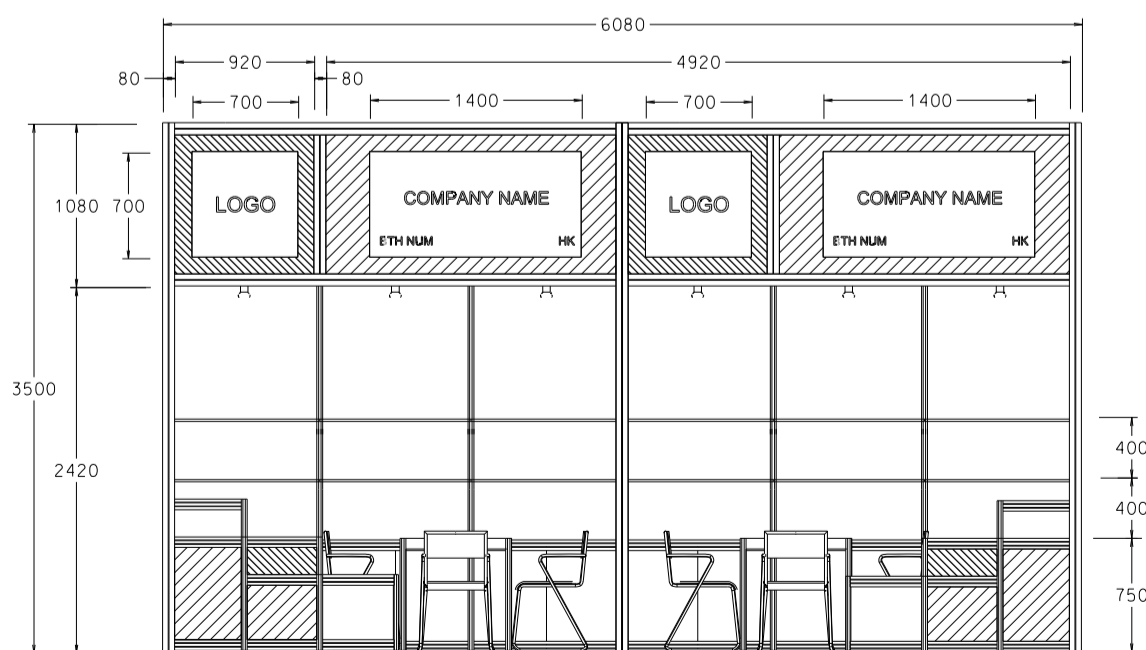

6M x 3M Deluxe Booth

六米乘三米高級攤位

PLAN

CUT-OUT PLYWOOD SHAPE
COLOR STICKER LAMINATION
(RESPECT M-3164 GREEN)

WHITE FOAMBOARD W/
BLACK STICKER COMPANY NAME

WHITE FOAMBOARD W/
BLACK STICKER COMPANY NAME

CUT-OUT PLYWOOD SHAPE
COLOR STICKER LAMINATION
(RESPECT M-3178 ORANGE)

PERSPECTIVE

ELEVATION

BOOTH SPECIFICATIONS		QTY.
	LOCKABLE CABINET 1000L x 500W x 750H mm	6
	WOODEN DISPLAY SHELF FLAT (3000W X 300D mm)	4
	DISPLAY PLATFORM IN STICKER LAMINATIONS 500 / 750 / 1000mmH	2
	13W LED LAMP SPOTLIGHT (YELLOW LIGHT)	6
	13W LED LAMP LONGARMED SPOTLIGHT (300MM) (YELLOW LIGHT)	4
	500w SQUARE PIN SOCKET	2
	700W x 700D x 750H mm MEETING TABLE	2
	BLACK LEATHER CHAIR	6
	CEILING BEAM	9M
	COMPANY LOGO	2
	RUBBISH BIN & CARPET (18sqm.)	