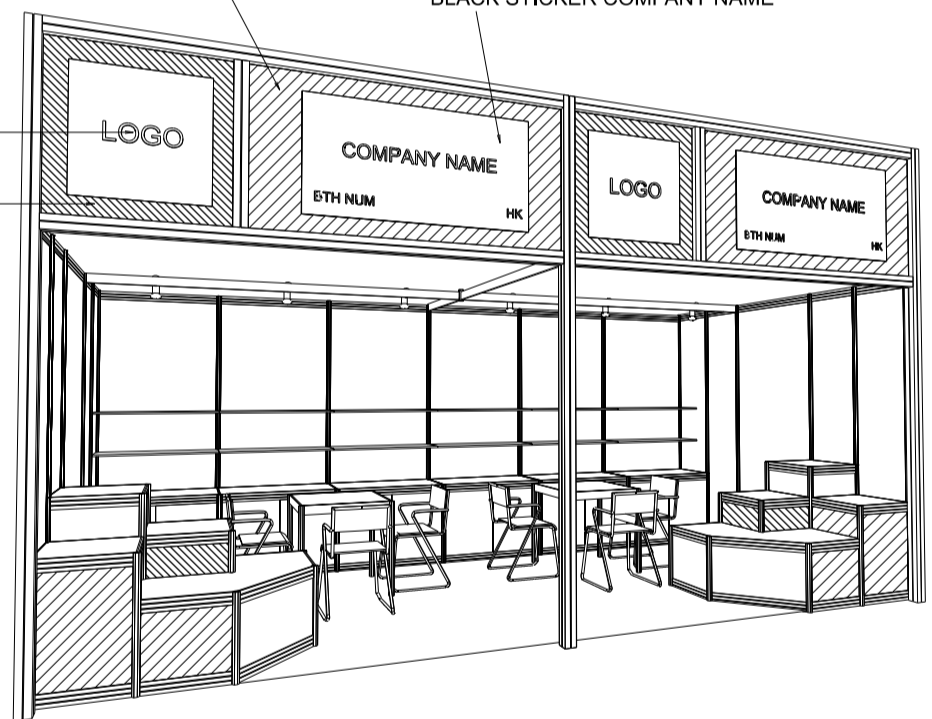

6M x 3M Deluxe Booth

六米乘三米高級攤位

PLAN

CUT-OUT PLYWOOD SHAPE
COLOR STICKER LAMINATION
(RESPECT M-3164 GREEN)

WHITE FOAMBOARD W/
BLACK STICKER COMPANY NAME

WHITE FOAMBOARD W/
BLACK STICKER COMPANY NAME

CUT-OUT PLYWOOD SHAPE
COLOR STICKER LAMINATION
(RESPECT M-3178 ORANGE)

PERSPECTIVE

ELEVATION

BOOTH SPECIFICATIONS		QTY.
	LOCKABLE CABINET 1000L x 500W x 750H mm	6
	WOODEN DISPLAY SHELF FLAT (3000W X 300D mm)	4
	DISPLAY PLATFORM IN STICKER LAMINATIONS 500 / 750 / 1000mmH	2
	13W LED LAMP SPOTLIGHT (YELLOW LIGHT)	6
	13W LED LAMP LONGARMED SPOTLIGHT (300MM) (YELLOW LIGHT)	4
	500w SQUARE PIN SOCKET	2
	700W x 700D x 750H mm MEETING TABLE	2
	BLACK LEATHER CHAIR	6
	CEILING BEAM	9M
	COMPANY LOGO	2
	RUBBISH BIN & CARPET (18sqm.)	

*The Hong Kong Trade Development Council reserves the right to change the configuration if necessary.

*如有需要，香港貿易發展局有權更改攤位結構。