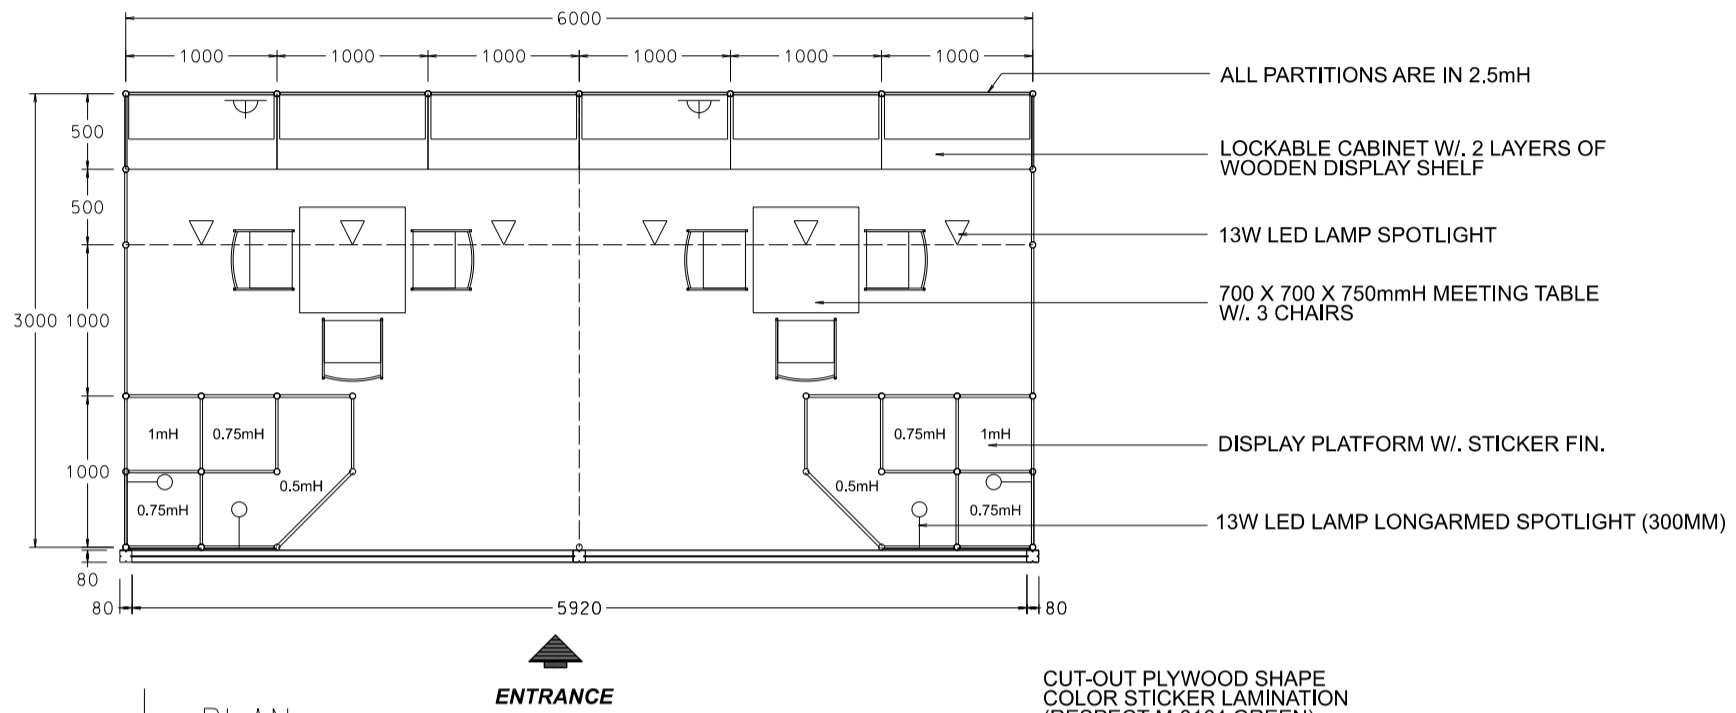

6M x 3M Deluxe Booth

六米乘三米高級攤位

PLAN

CUT-OUT PLYWOOD SHAPE
COLOR STICKER LAMINATION
(RESPECT M-3164 GREEN)

WHITE FOAMBOARD W/
BLACK STICKER COMPANY NAME

WHITE FOAMBOARD W/
BLACK STICKER COMPANY NAME

CUT-OUT PLYWOOD SHAPE
COLOR STICKER LAMINATION
(RESPECT M-3178 ORANGE)

PERSPECTIVE

ELEVATION

BOOTH SPECIFICATIONS		QTY.
	LOCKABLE CABINET 1000L x 500W x 750H mm	6
	WOODEN DISPLAY SHELF FLAT (3000W X 300D mm)	4
	DISPLAY PLATFORM IN STICKER LAMINATIONS 500 / 750 / 1000mmH	2
	13W LED LAMP SPOTLIGHT (YELLOW LIGHT)	6
	13W LED LAMP LONGARMED SPOTLIGHT (300MM) (YELLOW LIGHT)	4
	500w SQUARE PIN SOCKET	2
	700W x 700D x 750H mm MEETING TABLE	2
	BLACK LEATHER CHAIR	6
	CEILING BEAM	9M
	COMPANY LOGO	2
	RUBBISH BIN & CARPET (18sqm.)	