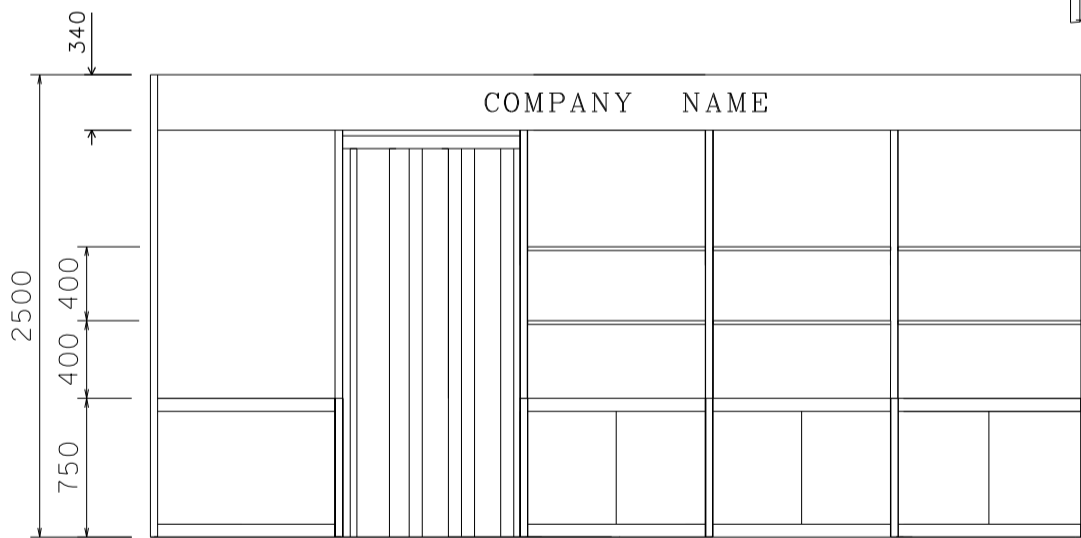

### 5M x 3M Standard Booth with Meeting Room Specification (Right Corner)

五米乘三米標準攤位附設會議房規格 (右邊角位)

2 LAYERS OF DISPLAY SHELVES W/LOCKABLE CABINET

13W LED LAMP SPOTLIGHT

FOLDING DOOR

DISPLAY PLATFORM

13W LED LAMP LONGARMED SPOTLIGHT

BOOTH SPECIFICATIONS 攤位規格		QTY.
	1000W x 500D x 750H mm LOCKABLE CABINET	5
	3000W x 300D WOODEN DISPLAY SHELF	2
	1000W x 300D WOODEN DISPLAY SHELF	4
	13W LED LAMP SPOTLIGHT (YELLOW LIGHT)	5
	13W LED LAMP LONGARMED SPOTLIGHT (YELLOW LIGHT)	2
	700W x 700D x 750H MEETING TABLE	1
	BLACK LEATHER CHAIR	3
	CEILING BEAM	8M
	750H FREE STAND DISPLAY PLATFORM	1
	FOLDING DOOR (1mW)	1
	RUBBISH BIN & CARPET (15 sq.m.)	