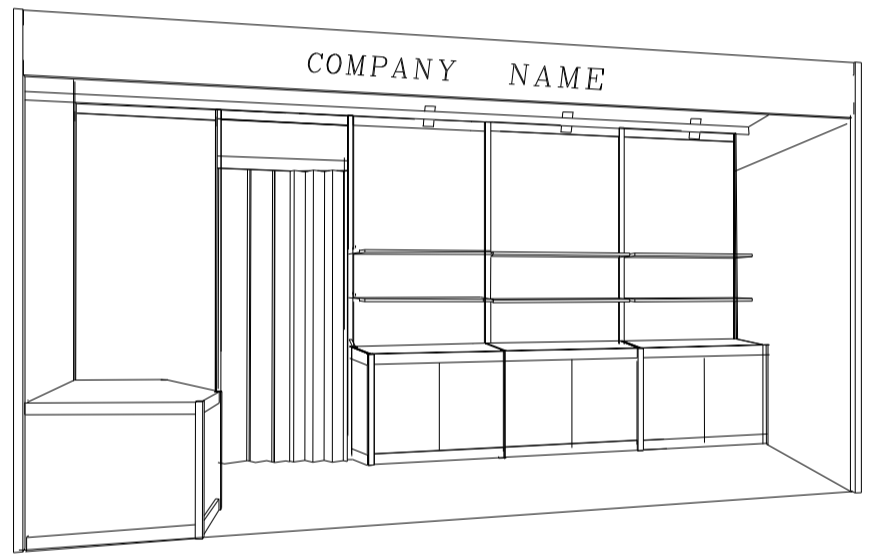

### 5M x 3M Standard Booth with Meeting Room Specification (Right Corner)

五米乘三米標準攤位附設會議房規格 (右邊角位)

2 LAYERS OF DISPLAY SHELVES W/LOCKABLE CABINET

13W LED LAMP SPOTLIGHT

FOLDING DOOR

DISPLAY PLATFORM

13W LED LAMP LONGARMED SPOTLIGHT

BOOTH SPECIFICATIONS 攤位規格		QTY.
	1000W x 500D x 750H mm LOCKABLE CABINET	5
	3000W x 300D WOODEN DISPLAY SHELF	2
	1000W x 300D WOODEN DISPLAY SHELF	4
	13W LED LAMP SPOTLIGHT (YELLOW LIGHT)	5
	13W LED LAMP LONGARMED SPOTLIGHT (YELLOW LIGHT)	2
	700W x 700D x 750H MEETING TABLE	1
	BLACK LEATHER CHAIR	3
	CEILING BEAM	8M
	750H FREE STAND DISPLAY PLATFORM	1
	FOLDING DOOR (1mW)	1
	RUBBISH BIN & CARPET (15 sq.m.)	