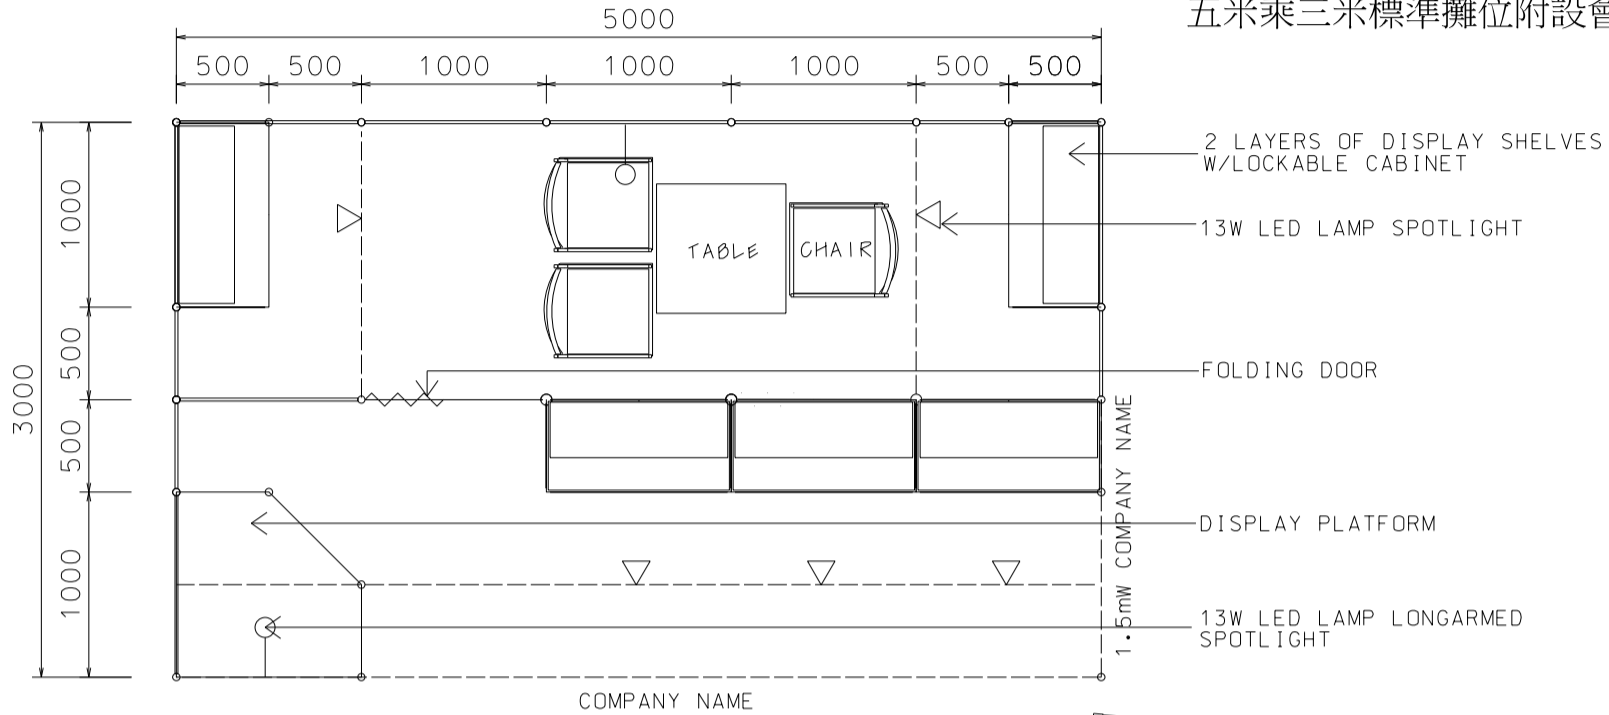

### 5M x 3M Standard Booth with Meeting Room Specification (Right Corner)

五米乘三米標準攤位附設會議房規格 (右邊角位)

2 LAYERS OF DISPLAY SHELVES W/LOCKABLE CABINET

13W LED LAMP SPOTLIGHT

FOLDING DOOR

DISPLAY PLATFORM

13W LED LAMP LONGARMED SPOTLIGHT

BOOTH SPECIFICATIONS 攤位規格		QTY.
	1000W x 500D x 750H mm LOCKABLE CABINET	5
	3000W x 300D WOODEN DISPLAY SHELF	2
	1000W x 300D WOODEN DISPLAY SHELF	4
	13W LED LAMP SPOTLIGHT (YELLOW LIGHT)	5
	13W LED LAMP LONGARMED SPOTLIGHT (YELLOW LIGHT)	2
	700W x 700D x 750H MEETING TABLE	1
	BLACK LEATHER CHAIR	3
	CEILING BEAM	8M
	750H FREE STAND DISPLAY PLATFORM	1
	FOLDING DOOR (1mW)	1
	RUBBISH BIN & CARPET (15 sq.m.)	