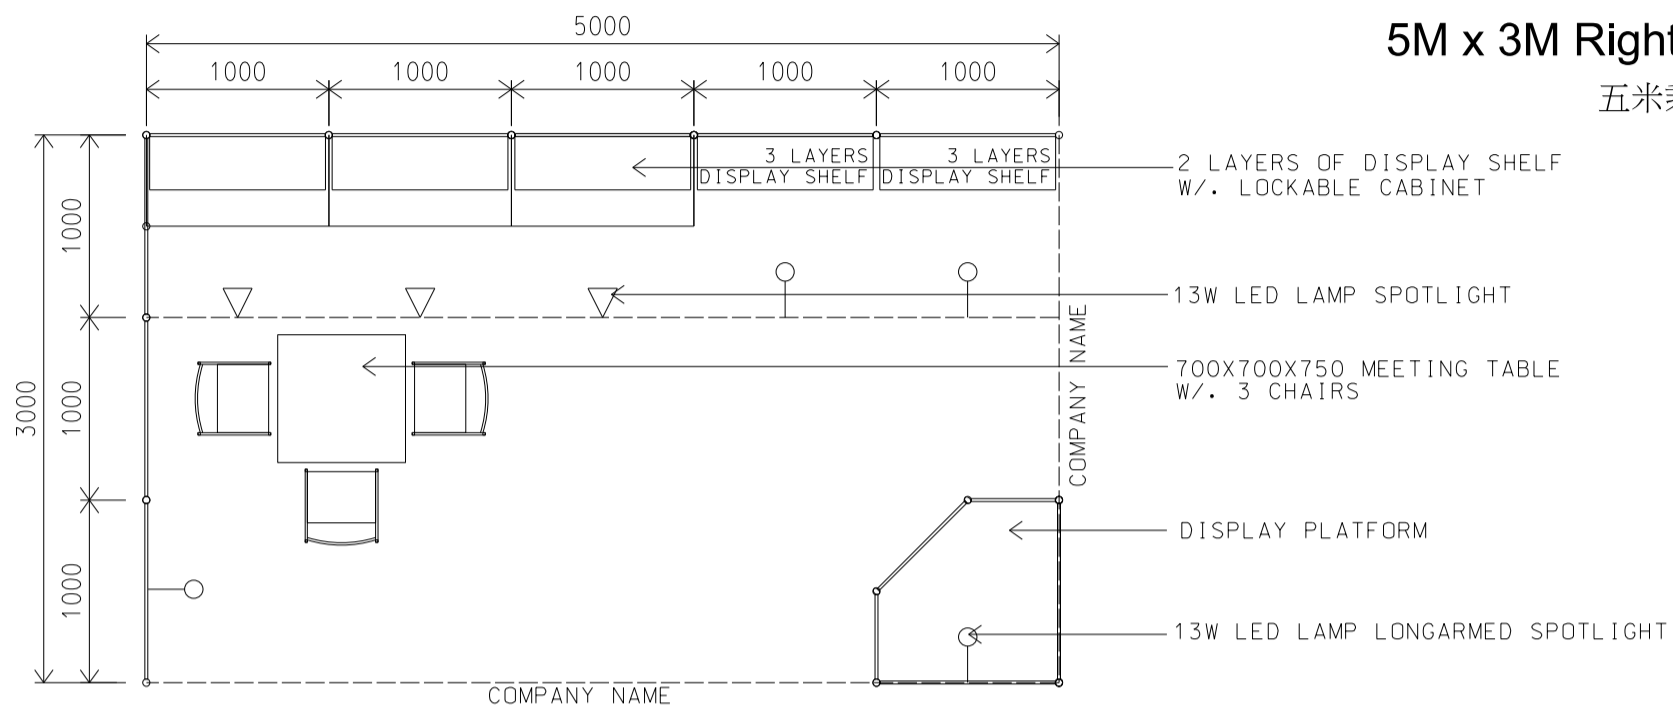

Hong Kong Toys & Games Fair

香港玩具展

5M x 3M Right Corner Booth

五米乘三米右邊角位攤位

BOOTH SPECIFICATIONS		QTY.
	LOCKABLE CABINET (1000L x 500W x 750H mm)	3
	WOODEN DISPLAY SHELF FLAT (3000W X 300D mm)	2
	WOODEN DISPLAY SHELF FLAT (2000W X 300D mm)	3
	13W LED LAMP SPOTLIGHT (YELLOW LIGHT)	3
	13W LED LAMP LONGARMED SPOTLIGHT (YELLOW LIGHT)	4
	MEETING TABLE (700W x 700D x 750H mm)	1
	BLACK LEATHER CHAIR	3
	CEILING BEAM	5M
	DISPLAY PLATFORM	1
	RUBBISH BIN & CARPET (15 sq.m.)	