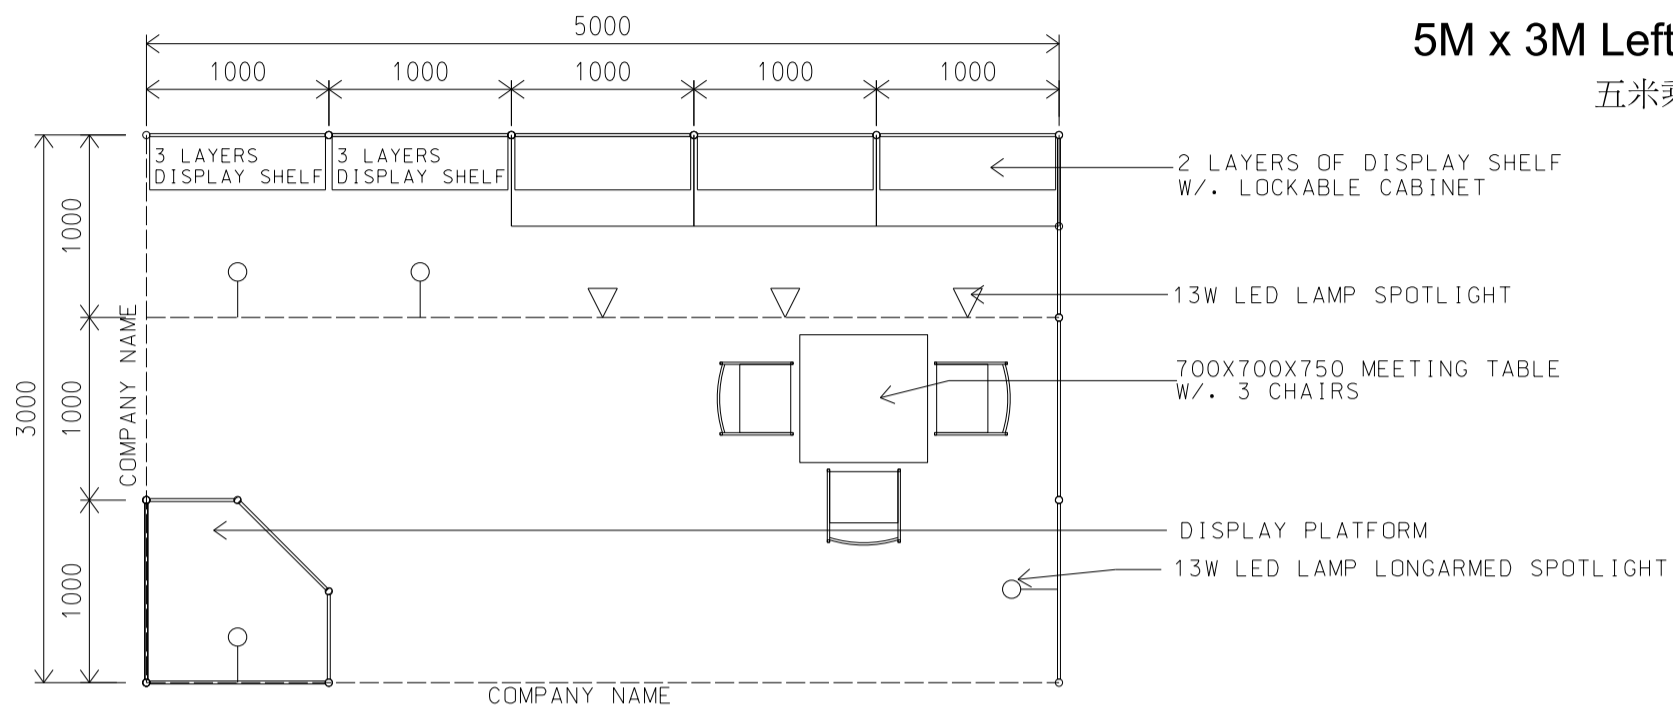

Hong Kong Toys & Games Fair

香港玩具展

5M x 3M Left Corner Booth

五米乘三米左邊角位攤位

BOOTH SPECIFICATIONS		QTY.
	LOCKABLE CABINET (1000L x 500W x 750H mm)	3
	WOODEN DISPLAY SHELF FLAT (3000W X 300D mm)	2
	WOODEN DISPLAY SHELF FLAT (2000W X 300D mm)	3
	13W LED LAMP SPOTLIGHT (YELLOW LIGHT)	3
	13W LED LAMP LONGARMED SPOTLIGHT (YELLOW LIGHT)	4
	MEETING TABLE (700W x 700D x 750H mm)	1
	BLACK LEATHER CHAIR	3
	CEILING BEAM	5M
	DISPLAY PLATFORM	1
	RUBBISH BIN & CARPET (15 sq.m.)	