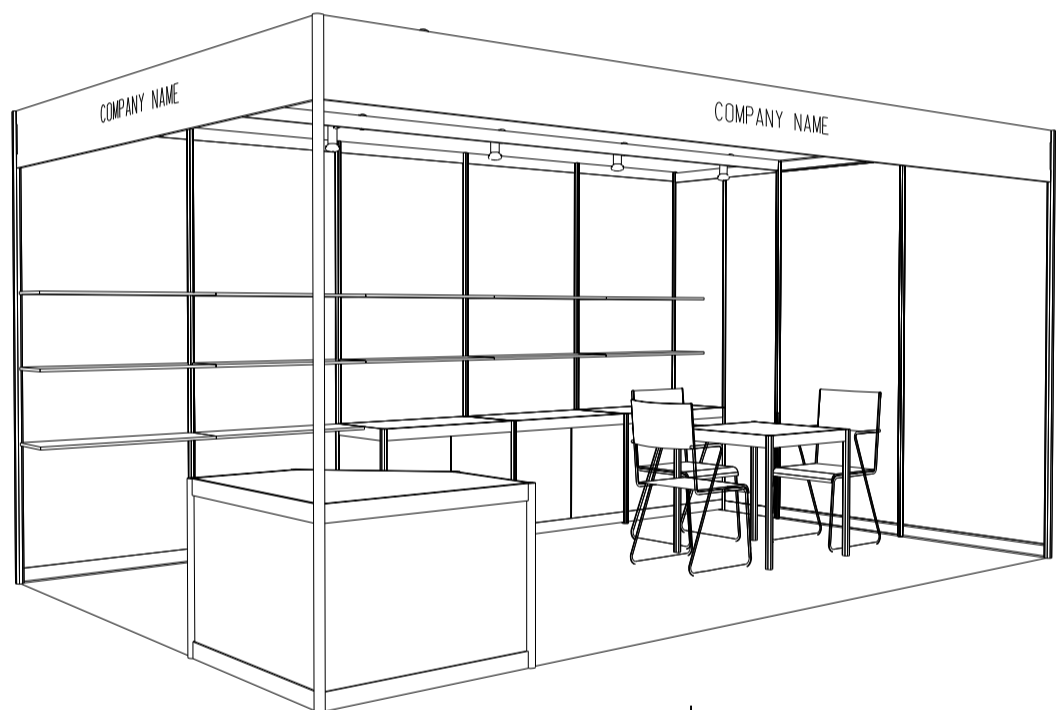

Hong Kong Toys & Games Fair

香港玩具展

5M x 3M Left Corner Booth

五米乘三米左邊角位攤位

BOOTH SPECIFICATIONS		QTY.
	LOCKABLE CABINET (1000L x 500W x 750H mm)	3
	WOODEN DISPLAY SHELF FLAT (3000W X 300D mm)	2
	WOODEN DISPLAY SHELF FLAT (2000W X 300D mm)	3
	13W LED LAMP SPOTLIGHT (YELLOW LIGHT)	3
	13W LED LAMP LONGARMED SPOTLIGHT (YELLOW LIGHT)	4
	MEETING TABLE (700W x 700D x 750H mm)	1
	BLACK LEATHER CHAIR	3
	CEILING BEAM	5M
	DISPLAY PLATFORM	1
	RUBBISH BIN & CARPET (15 sq.m.)	

*The Hong Kong Trade Development Council reserves the right to change the configuration if necessary.

*如有需要，香港貿易發展局有權更改攤位結構。