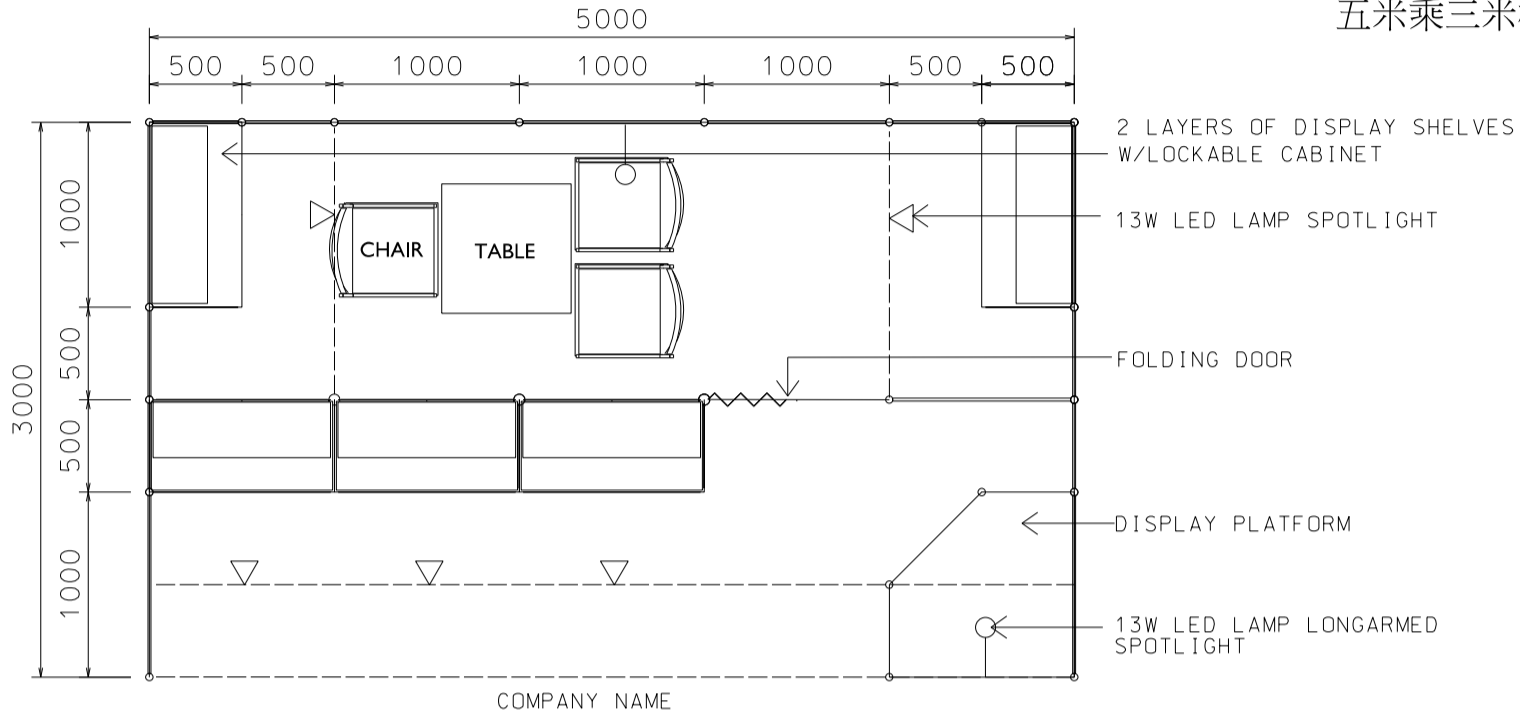

5M x 3M Standard Booth with Meeting Room Specification

五米乘三米標準攤位附設會議房規格

BOOTH SPECIFICATIONS 攤位規格		QTY.
	1000W x 500D x 750H mm LOCKABLE CABINET	5
	3000W x 300D WOODEN DISPLAY SHELF	2
	1000W x 300D WOODEN DISPLAY SHELF	4
	13W LED LAMP SPOTLIGHT (YELLOW LIGHT)	5
	13W LED LAMP LONGARMED SPOTLIGHT (YELLOW LIGHT)	2
	700W x 700D x 750H MEETING TABLE	1
	BLACK LEATHER CHAIR	3
	CEILING BEAM	8M
	750H FREE STAND DISPLAY PLATFORM	1
	FOLDING DOOR (1mW)	1
	RUBBISH BIN & CARPET (15 sq.m.)	