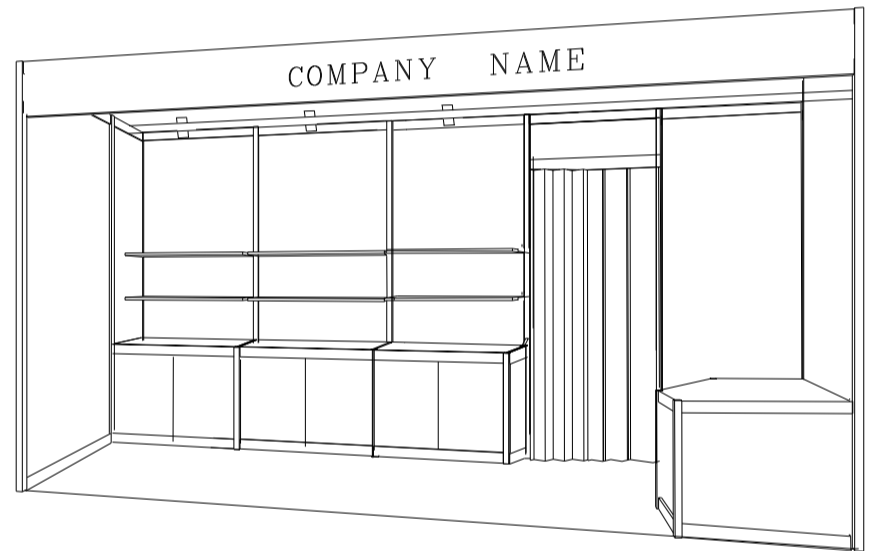

5M x 3M Standard Booth with Meeting Room Specification

五米乘三米標準攤位附設會議房規格

BOOTH SPECIFICATIONS 攤位規格		QTY.
	1000W x 500D x 750H mm LOCKABLE CABINET	5
	3000W x 300D WOODEN DISPLAY SHELF	2
	1000W x 300D WOODEN DISPLAY SHELF	4
	13W LED LAMP SPOTLIGHT (YELLOW LIGHT)	5
	13W LED LAMP LONGARMED SPOTLIGHT (YELLOW LIGHT)	2
	700W x 700D x 750H MEETING TABLE	1
	BLACK LEATHER CHAIR	3
	CEILING BEAM	8M
	750H FREE STAND DISPLAY PLATFORM	1
	FOLDING DOOR (1mW)	1
	RUBBISH BIN & CARPET (15 sq.m.)	