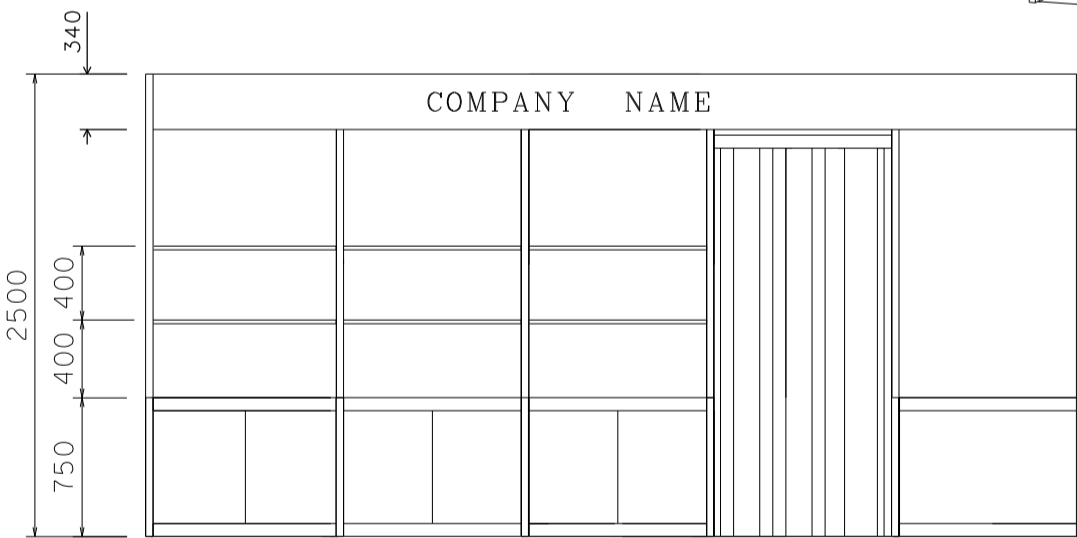

5M x 3M Standard Booth with Meeting Room Specification

五米乘三米標準攤位附設會議房規格

BOOTH SPECIFICATIONS 攤位規格		QTY.
	1000W x 500D x 750H mm LOCKABLE CABINET	5
	3000W x 300D WOODEN DISPLAY SHELF	2
	1000W x 300D WOODEN DISPLAY SHELF	4
	13W LED LAMP SPOTLIGHT (YELLOW LIGHT)	5
	13W LED LAMP LONGARMED SPOTLIGHT (YELLOW LIGHT)	2
	700W x 700D x 750H MEETING TABLE	1
	BLACK LEATHER CHAIR	3
	CEILING BEAM	8M
	750H FREE STAND DISPLAY PLATFORM	1
	FOLDING DOOR (1mW)	1
	RUBBISH BIN & CARPET (15 sq.m.)	