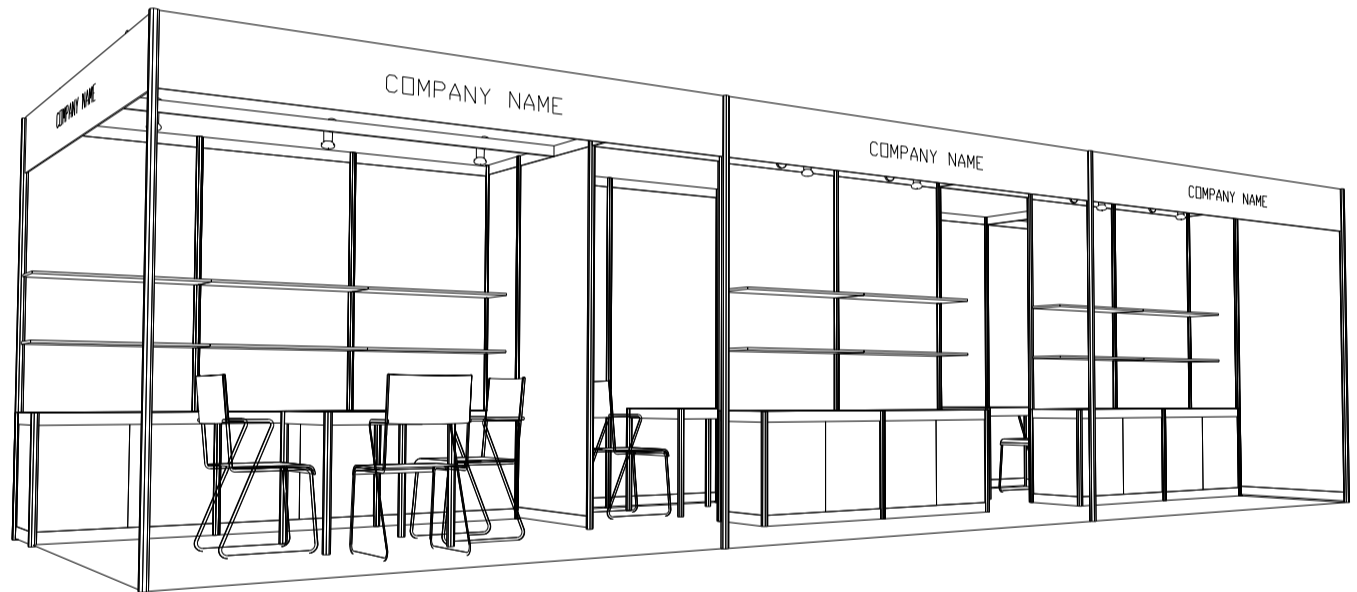

### 6M x 3M Standard Booth with Meeting Room Specification (Right Corner)

六米乘三米標準攤位附設會議房規格(右邊角位)

PLAN

PERSPECTIVE

ELEVATION

BOOTH SPECIFICATIONS		QTY.
	1000W x 500D x 750H mm LOCKABLE CABINET	6
	3000W x 300D WOODEN DISPLAY SHELF	2
	2000W x 300D WOODEN DISPLAY SHELF	2
	1000W x 300D WOODEN DISPLAY SHELF	2
	13W LED LAMP SPOTLIGHT (YELLOW LIGHT)	5
	13W LED LAMP LONGARMED SPOTLIGHT (YELLOW LIGHT)	5
	700W x 700D x 750H MEETING TABLE	2
	BLACK LEATHER CHAIR	5
	CEILING BEAM	7M
	RUBBISH BIN & CARPET (18sqm.)	

### 9M x 3M Standard Booth with Meeting Room Specification

九米乘三米標準攤位附設會議房規格

PLAN

PERSPECTIVE

ELEVATION

BOOTH SPECIFICATIONS		QTY.
	1000W x 500D x 750H mm LOCKABLE CABINET	9
	3000W x 300D WOODEN DISPLAY SHELF	2
	2000W x 300D WOODEN DISPLAY SHELF	4
	1000W x 300D WOODEN DISPLAY SHELF	4
	13W LED LAMP SPOTLIGHT ( YELLOW LIGHT)	7
	13W LED LAMP LONGARMED SPOTLIGHT (YELLOW LIGHT)	8
	700W x 700D x 750H MEETING TABLE	3
	BLACK LEATHER CHAIR	7
	CEILING BEAM	11M
	RUBBISH BIN & CARPET (27sqm.)	

### 9M x 3M Standard Booth with Meeting Room Specification (Left Corner)

九米乘三米標準攤位附設會議房規格 (左邊角位)

BOOTH SPECIFICATIONS		QTY.
	1000W x 500D x 750H mm LOCKABLE CABINET	9
	3000W x 300D WOODEN DISPLAY SHELF	2
	2000W x 300D WOODEN DISPLAY SHELF	4
	1000W x 300D WOODEN DISPLAY SHELF	4
	13W LED LAMP SPOTLIGHT (YELLOW LIGHT)	7
	13W LED LAMP LONGARMED SPOTLIGHT (YELLOW LIGHT)	8
	700W x 700D x 750H MEETING TABLE	3
	BLACK LEATHER CHAIR	7
	CEILING BEAM	11M
	RUBBISH BIN & CARPET (27sqm.)	