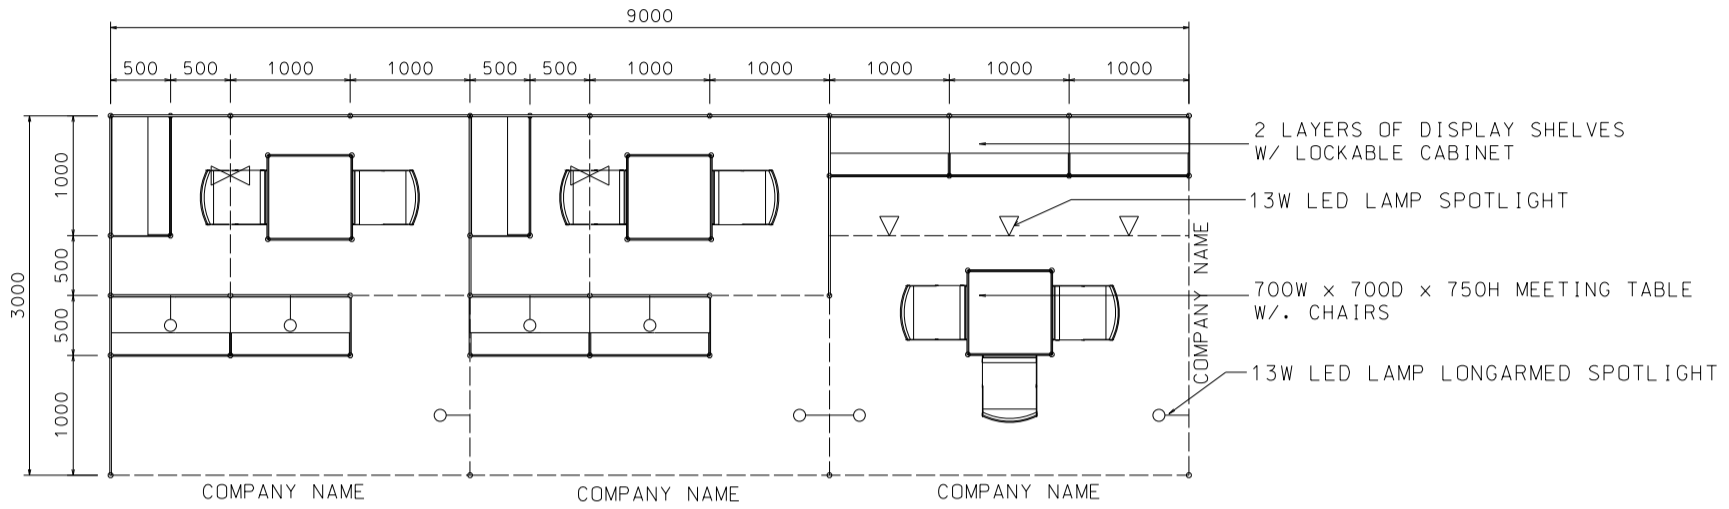

### 6M x 3M Standard Booth with Meeting Room Specification (Right Corner)

六米乘三米標準攤位附設會議房規格(右邊角位)

PLAN

PERSPECTIVE

ELEVATION

BOOTH SPECIFICATIONS		QTY.
	1000W x 500D x 750H mm LOCKABLE CABINET	6
	3000W x 300D WOODEN DISPLAY SHELF	2
	2000W x 300D WOODEN DISPLAY SHELF	2
	1000W x 300D WOODEN DISPLAY SHELF	2
	13W LED LAMP SPOTLIGHT (YELLOW LIGHT)	5
	13W LED LAMP LONGARMED SPOTLIGHT (YELLOW LIGHT)	5
	700W x 700D x 750H MEETING TABLE	2
	BLACK LEATHER CHAIR	5
	CEILING BEAM	7M
	RUBBISH BIN & CARPET (18sqm.)	

### 9M x 3M Standard Booth with Meeting Room Specification

九米乘三米標準攤位附設會議房規格

PLAN

PERSPECTIVE

ELEVATION

BOOTH SPECIFICATIONS		QTY.
	1000W x 500D x 750H mm LOCKABLE CABINET	9
	3000W x 300D WOODEN DISPLAY SHELF	2
	2000W x 300D WOODEN DISPLAY SHELF	4
	1000W x 300D WOODEN DISPLAY SHELF	4
	13W LED LAMP SPOTLIGHT ( YELLOW LIGHT)	7
	13W LED LAMP LONGARMED SPOTLIGHT (YELLOW LIGHT)	8
	700W x 700D x 750H MEETING TABLE	3
	BLACK LEATHER CHAIR	7
	CEILING BEAM	11M
	RUBBISH BIN & CARPET (27sqm.)	

### 9M x 3M Standard Booth with Meeting Room Specification (Left Corner)

九米乘三米標準攤位附設會議房規格 (左邊角位)

BOOTH SPECIFICATIONS		QTY.
	1000W x 500D x 750H mm LOCKABLE CABINET	9
	3000W x 300D WOODEN DISPLAY SHELF	2
	2000W x 300D WOODEN DISPLAY SHELF	4
	1000W x 300D WOODEN DISPLAY SHELF	4
	13W LED LAMP SPOTLIGHT (YELLOW LIGHT)	7
	13W LED LAMP LONGARMED SPOTLIGHT (YELLOW LIGHT)	8
	700W x 700D x 750H MEETING TABLE	3
	BLACK LEATHER CHAIR	7
	CEILING BEAM	11M
	RUBBISH BIN & CARPET (27sqm.)	

### 9M x 3M Standard Booth with Meeting Room Specification (Right Corner)

九米乘三米標準攤位附設會議房規格 (右邊角位)

BOOTH SPECIFICATIONS		QTY.
	1000W x 500D x 750H mm LOCKABLE CABINET	9
	3000W x 300D WOODEN DISPLAY SHELF	2
	2000W x 300D WOODEN DISPLAY SHELF	4
	1000W x 300D WOODEN DISPLAY SHELF	4
	13W LED LAMP SPOTLIGHT ( YELLOW LIGHT)	7
	13W LED LAMP LONGARMED SPOTLIGHT (YELLOW LIGHT)	8
	700W x 700D x 750H MEETING TABLE	3
	BLACK LEATHER CHAIR	7
	CEILING BEAM	11M
	RUBBISH BIN & CARPET (27sqm.)	