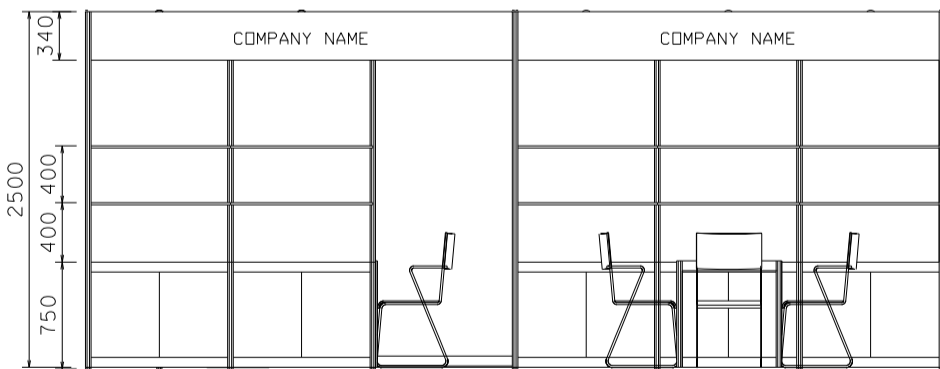

### 3M x 3M Standard Booth with Meeting Room Specification (Left Corner)

三米乘三米標準攤位附設會議房規格(左邊角位)

PLAN

PERSPECTIVE

ELEVATION

BOOTH SPECIFICATIONS		QTY.
	1000W x 500D x 750H mm LOCKABLE CABINET	3
	2000W x 300D WOODEN DISPLAY SHELF	2
	1000W x 300D WOODEN DISPLAY SHELF	2
	13W LED LAMP SPOTLIGHT (YELLOW LIGHT)	2
	13W LED LAMP LONGARMED SPOTLIGHT (YELLOW LIGHT)	3
	700W x 700D x 750H MEETING TABLE	1
	BLACK LEATHER CHAIR	2
	CEILING BEAM	1.5M
	RUBBISH BIN & CARPET (9sqm.)	

### 3M x 3M Standard Booth with Meeting Room Specification (Right Corner)

三米乘三米標準攤位附設會議房規格(右邊角位)

BOOTH SPECIFICATIONS		QTY.
	1000W x 500D x 750H mm LOCKABLE CABINET	3
	2000W x 300D WOODEN DISPLAY SHELF	2
	1000W x 300D WOODEN DISPLAY SHELF	2
	13W LED LAMP SPOTLIGHT (YELLOW LIGHT)	2
	13W LED LAMP LONGARMED SPOTLIGHT (YELLOW LIGHT)	3
	700W x 700D x 750H MEETING TABLE	1
	BLACK LEATHER CHAIR	2
	CEILING BEAM	1.5M
	RUBBISH BIN & CARPET (9sqm.)	

### 6M x 3M Standard Booth with Meeting Room Specification

六米乘三米標準攤位附設會議房規格

PLAN

PERSPECTIVE

ELEVATION

BOOTH SPECIFICATIONS		QTY.
	1000W x 500D x 750H mm LOCKABLE CABINET	6
	3000W x 300D WOODEN DISPLAY SHELF	2
	2000W x 300D WOODEN DISPLAY SHELF	2
	1000W x 300D WOODEN DISPLAY SHELF	2
	13W LED LAMP SPOTLIGHT (YELLOW LIGHT)	5
	13W LED LAMP LONGARMED SPOTLIGHT (YELLOW LIGHT)	5
	700W x 700D x 750H MEETING TABLE	2
	BLACK LEATHER CHAIR	5
	CEILING BEAM	7M
	RUBBISH BIN & CARPET (18sqm.)	