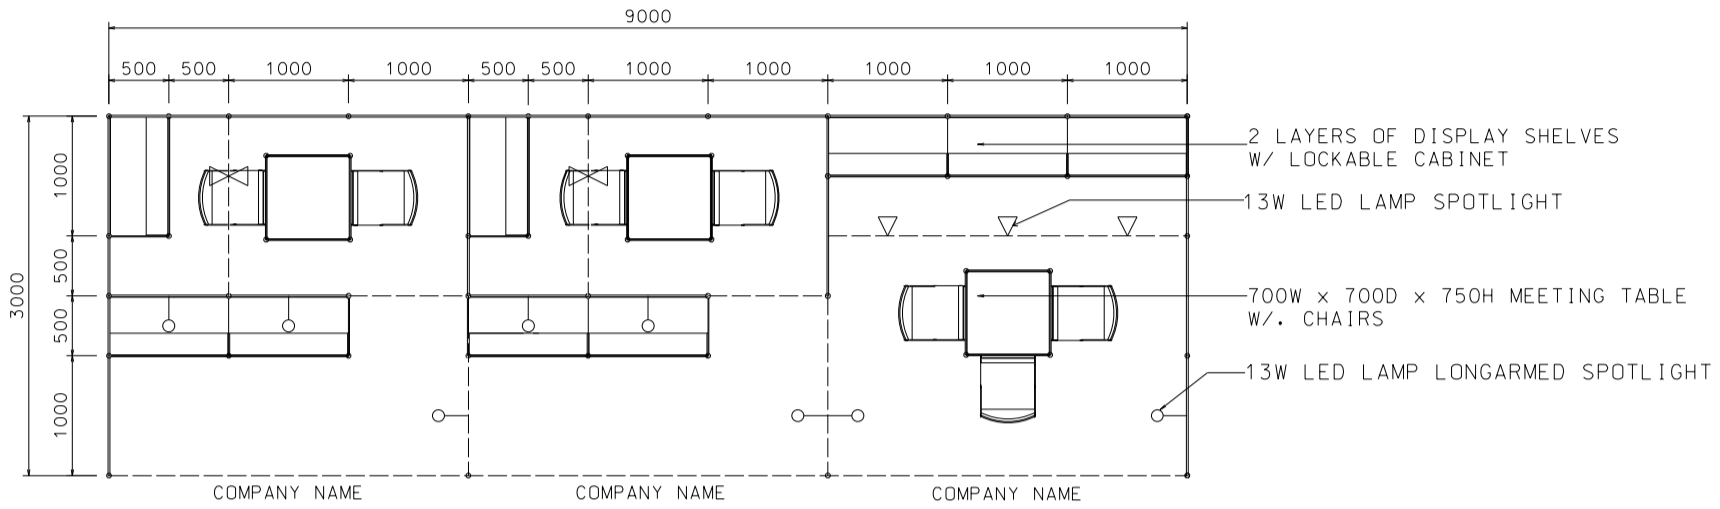

### 6M x 3M Standard Booth with Meeting Room Specification (Left Corner)

六米乘三米標準攤位附設會議房規格(左邊角位)

BOOTH SPECIFICATIONS		QTY.
	1000W x 500D x 750H mm LOCKABLE CABINET	6
	3000W x 300D WOODEN DISPLAY SHELF	2
	2000W x 300D WOODEN DISPLAY SHELF	2
	1000W x 300D WOODEN DISPLAY SHELF	2
	13W LED LAMP SPOTLIGHT (YELLOW LIGHT)	5
	13W LED LAMP LONGARMED SPOTLIGHT (YELLOW LIGHT)	5
	700W x 700D x 750H MEETING TABLE	2
	BLACK LEATHER CHAIR	5
	CEILING BEAM	7M
	RUBBISH BIN & CARPET (18sqm.)	

### 6M x 3M Standard Booth with Meeting Room Specification (Right Corner)

六米乘三米標準攤位附設會議房規格(右邊角位)

PLAN

PERSPECTIVE

ELEVATION

BOOTH SPECIFICATIONS		QTY.
	1000W x 500D x 750H mm LOCKABLE CABINET	6
	3000W x 300D WOODEN DISPLAY SHELF	2
	2000W x 300D WOODEN DISPLAY SHELF	2
	1000W x 300D WOODEN DISPLAY SHELF	2
	13W LED LAMP SPOTLIGHT (YELLOW LIGHT)	5
	13W LED LAMP LONGARMED SPOTLIGHT (YELLOW LIGHT)	5
	700W x 700D x 750H MEETING TABLE	2
	BLACK LEATHER CHAIR	5
	CEILING BEAM	7M
	RUBBISH BIN & CARPET (18sqm.)	

### 9M x 3M Standard Booth with Meeting Room Specification

九米乘三米標準攤位附設會議房規格

PLAN

PERSPECTIVE

ELEVATION

BOOTH SPECIFICATIONS		QTY.
	1000W x 500D x 750H mm LOCKABLE CABINET	9
	3000W x 300D WOODEN DISPLAY SHELF	2
	2000W x 300D WOODEN DISPLAY SHELF	4
	1000W x 300D WOODEN DISPLAY SHELF	4
	13W LED LAMP SPOTLIGHT ( YELLOW LIGHT)	7
	13W LED LAMP LONGARMED SPOTLIGHT (YELLOW LIGHT)	8
	700W x 700D x 750H MEETING TABLE	3
	BLACK LEATHER CHAIR	7
	CEILING BEAM	11M
	RUBBISH BIN & CARPET (27sqm.)	