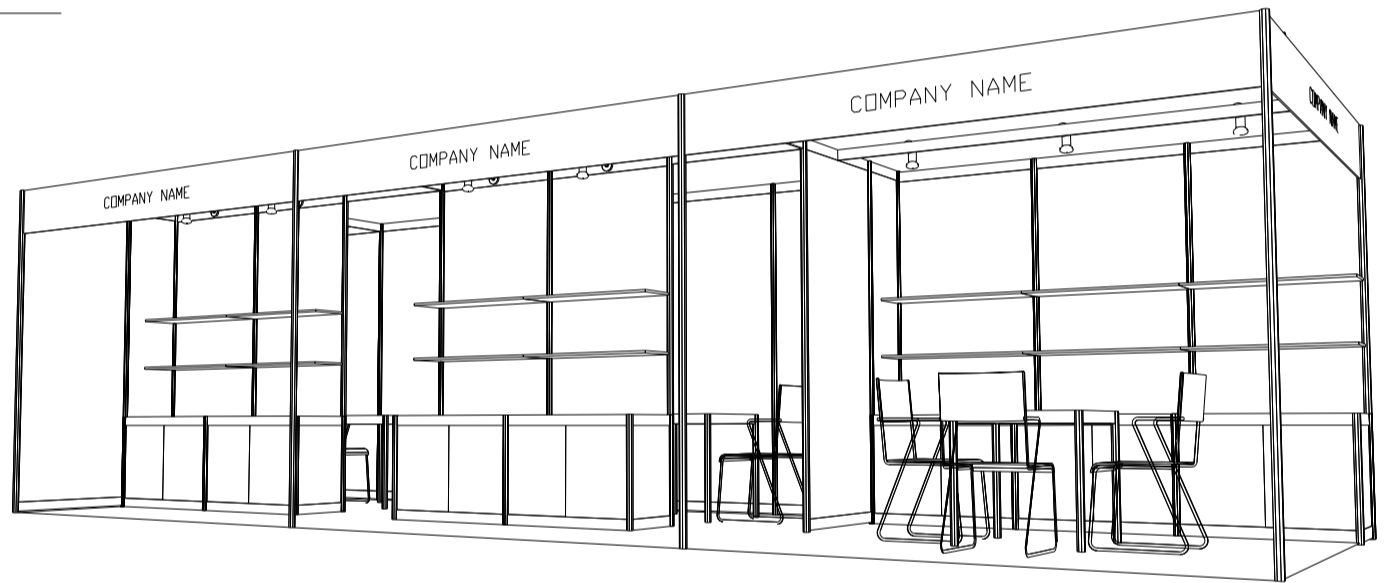

9M x 3M Standard Booth with Meeting Room Specification (Right Corner)

九米乘三米標準攤位附設會議房規格 (右邊角位)

BOOTH SPECIFICATIONS		QTY.
	1000W x 500D x 750H mm LOCKABLE CABINET	9
	3000W x 300D WOODEN DISPLAY SHELF	2
	2000W x 300D WOODEN DISPLAY SHELF	4
	1000W x 300D WOODEN DISPLAY SHELF	4
	13W LED LAMP SPOTLIGHT (YELLOW LIGHT)	7
	13W LED LAMP LONGARMED SPOTLIGHT (YELLOW LIGHT)	8
	700W x 700D x 750H MEETING TABLE	3
	BLACK LEATHER CHAIR	7
	CEILING BEAM	11M
	RUBBISH BIN & CARPET (27sqm.)