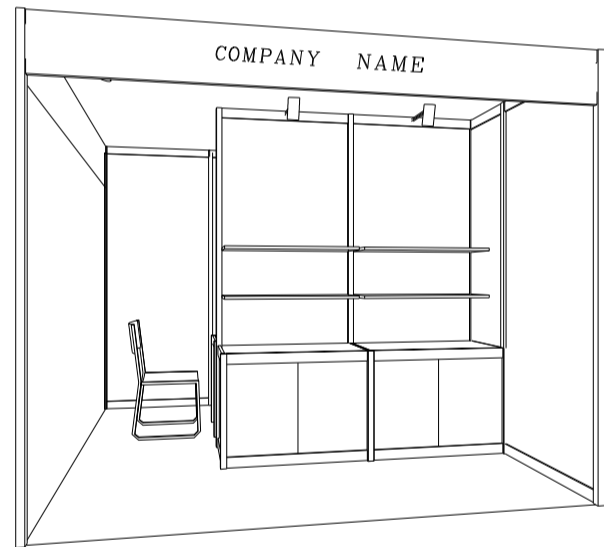

### 3M x 3M Standard Booth with Meeting Room Specification

三米乘三米標準攤位附設會議房規格

BOOTH SPECIFICATIONS		QTY.
	1000W x 500D x 750H mm LOCKABLE CABINET	3
	2000W x 300D WOODEN DISPLAY SHELF	2
	1000W x 300D WOODEN DISPLAY SHELF	2
	13W LED LAMP SPOTLIGHT (YELLOW LIGHT)	2
	13W LED LAMP LONGARMED SPOTLIGHT (YELLOW LIGHT)	3
	700W x 700D x 750H MEETING TABLE	1
	BLACK LEATHER CHAIR	2
	CEILING BEAM	1.5M
	RUBBISH BIN & CARPET (9sqm.)	

### 3M x 3M Standard Booth with Meeting Room Specification (Left Corner)

三米乘三米標準攤位附設會議房規格(左邊角位)

PLAN

PERSPECTIVE

ELEVATION

BOOTH SPECIFICATIONS		QTY.
	1000W x 500D x 750H mm LOCKABLE CABINET	3
	2000W x 300D WOODEN DISPLAY SHELF	2
	1000W x 300D WOODEN DISPLAY SHELF	2
	13W LED LAMP SPOTLIGHT (YELLOW LIGHT)	2
	13W LED LAMP LONGARMED SPOTLIGHT (YELLOW LIGHT)	3
	700W x 700D x 750H MEETING TABLE	1
	BLACK LEATHER CHAIR	2
	CEILING BEAM	1.5M
	RUBBISH BIN & CARPET (9sqm.)	

### 3M x 3M Standard Booth with Meeting Room Specification (Right Corner)

三米乘三米標準攤位附設會議房規格(右邊角位)

BOOTH SPECIFICATIONS		QTY.
	1000W x 500D x 750H mm LOCKABLE CABINET	3
	2000W x 300D WOODEN DISPLAY SHELF	2
	1000W x 300D WOODEN DISPLAY SHELF	2
	13W LED LAMP SPOTLIGHT (YELLOW LIGHT)	2
	13W LED LAMP LONGARMED SPOTLIGHT (YELLOW LIGHT)	3
	700W x 700D x 750H MEETING TABLE	1
	BLACK LEATHER CHAIR	2
	CEILING BEAM	1.5M
	RUBBISH BIN & CARPET (9sqm.)	

### 6M x 3M Standard Booth with Meeting Room Specification

六米乘三米標準攤位附設會議房規格

PLAN

PERSPECTIVE

ELEVATION

BOOTH SPECIFICATIONS		QTY.
	1000W x 500D x 750H mm LOCKABLE CABINET	6
	3000W x 300D WOODEN DISPLAY SHELF	2
	2000W x 300D WOODEN DISPLAY SHELF	2
	1000W x 300D WOODEN DISPLAY SHELF	2
	13W LED LAMP SPOTLIGHT (YELLOW LIGHT)	5
	13W LED LAMP LONGARMED SPOTLIGHT (YELLOW LIGHT)	5
	700W x 700D x 750H MEETING TABLE	2
	BLACK LEATHER CHAIR	5
	CEILING BEAM	7M
	RUBBISH BIN & CARPET (18sqm.)	