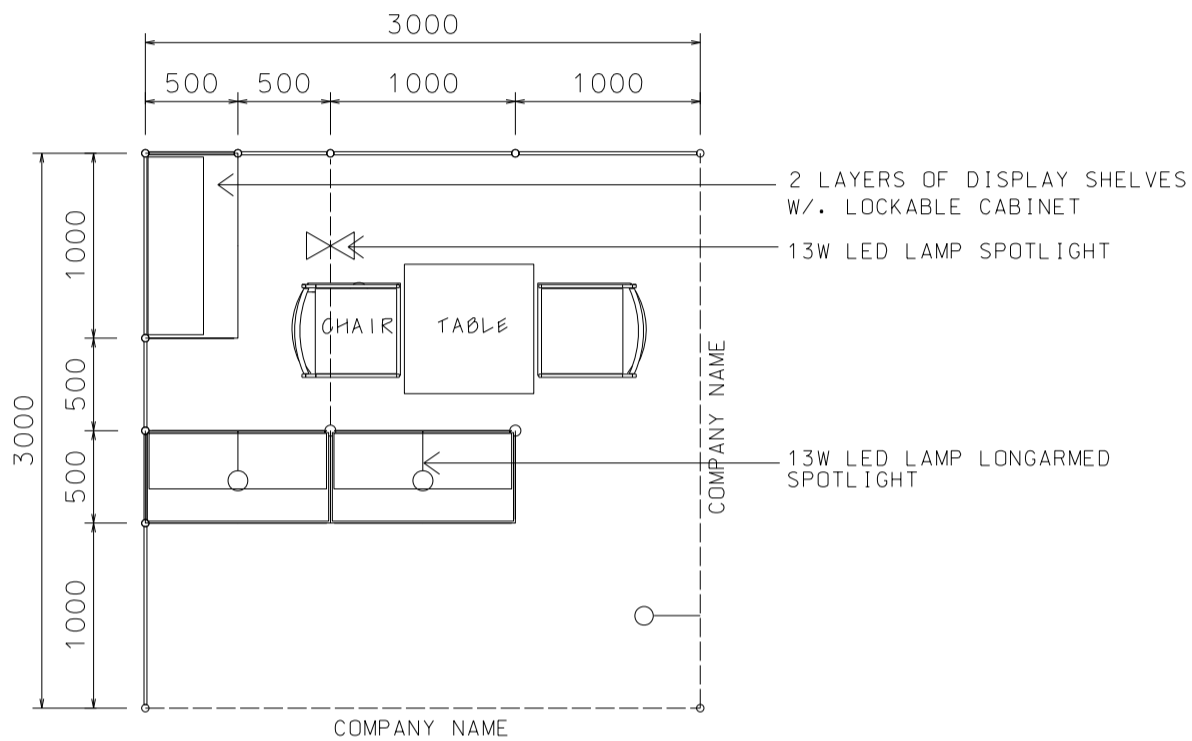

### 3M x 3M Standard Booth with Meeting Room Specification

三米乘三米標準攤位附設會議房規格

BOOTH SPECIFICATIONS		QTY.
	1000W x 500D x 750H mm LOCKABLE CABINET	3
	2000W x 300D WOODEN DISPLAY SHELF	2
	1000W x 300D WOODEN DISPLAY SHELF	2
	13W LED LAMP SPOTLIGHT (YELLOW LIGHT)	2
	13W LED LAMP LONGARMED SPOTLIGHT (YELLOW LIGHT)	3
	700W x 700D x 750H MEETING TABLE	1
	BLACK LEATHER CHAIR	2
	CEILING BEAM	1.5M
	RUBBISH BIN & CARPET (9sqm.)	

### 3M x 3M Standard Booth with Meeting Room Specification (Left Corner)

三米乘三米標準攤位附設會議房規格(左邊角位)

PLAN

PERSPECTIVE

ELEVATION

BOOTH SPECIFICATIONS		QTY.
	1000W x 500D x 750H mm LOCKABLE CABINET	3
	2000W x 300D WOODEN DISPLAY SHELF	2
	1000W x 300D WOODEN DISPLAY SHELF	2
	13W LED LAMP SPOTLIGHT (YELLOW LIGHT)	2
	13W LED LAMP LONGARMED SPOTLIGHT (YELLOW LIGHT)	3
	700W x 700D x 750H MEETING TABLE	1
	BLACK LEATHER CHAIR	2
	CEILING BEAM	1.5M
	RUBBISH BIN & CARPET (9sqm.)	

### 3M x 3M Standard Booth with Meeting Room Specification (Right Corner)

三米乘三米標準攤位附設會議房規格(右邊角位)

BOOTH SPECIFICATIONS		QTY.
	1000W x 500D x 750H mm LOCKABLE CABINET	3
	2000W x 300D WOODEN DISPLAY SHELF	2
	1000W x 300D WOODEN DISPLAY SHELF	2
	13W LED LAMP SPOTLIGHT (YELLOW LIGHT)	2
	13W LED LAMP LONGARMED SPOTLIGHT (YELLOW LIGHT)	3
	700W x 700D x 750H MEETING TABLE	1
	BLACK LEATHER CHAIR	2
	CEILING BEAM	1.5M
	RUBBISH BIN & CARPET (9sqm.)	

### 6M x 3M Standard Booth with Meeting Room Specification

六米乘三米標準攤位附設會議房規格

PLAN

PERSPECTIVE

ELEVATION

BOOTH SPECIFICATIONS		QTY.
	1000W x 500D x 750H mm LOCKABLE CABINET	6
	3000W x 300D WOODEN DISPLAY SHELF	2
	2000W x 300D WOODEN DISPLAY SHELF	2
	1000W x 300D WOODEN DISPLAY SHELF	2
	13W LED LAMP SPOTLIGHT (YELLOW LIGHT)	5
	13W LED LAMP LONGARMED SPOTLIGHT (YELLOW LIGHT)	5
	700W x 700D x 750H MEETING TABLE	2
	BLACK LEATHER CHAIR	5
	CEILING BEAM	7M
	RUBBISH BIN & CARPET (18sqm.)	