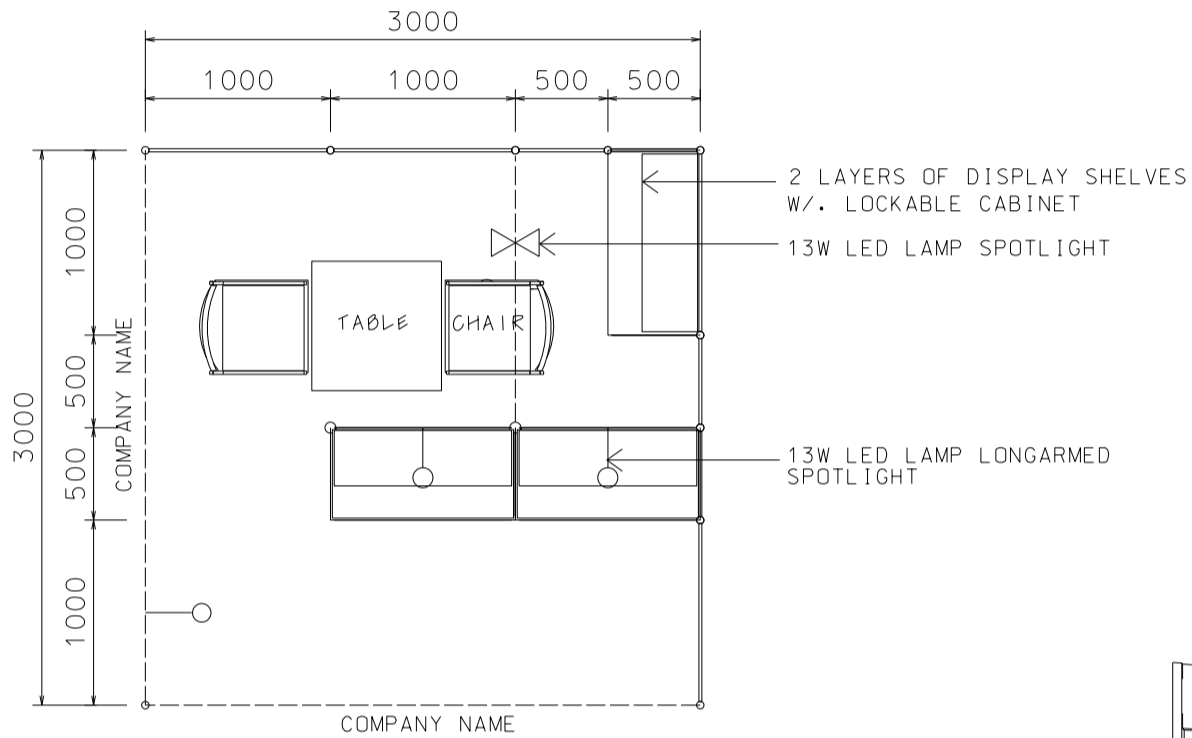

### 3M x 3M Standard Booth with Meeting Room Specification

三米乘三米標準攤位附設會議房規格

BOOTH SPECIFICATIONS		QTY.
	1000W x 500D x 750H mm LOCKABLE CABINET	3
	2000W x 300D WOODEN DISPLAY SHELF	2
	1000W x 300D WOODEN DISPLAY SHELF	2
	13W LED LAMP SPOTLIGHT (YELLOW LIGHT)	2
	13W LED LAMP LONGARMED SPOTLIGHT (YELLOW LIGHT)	3
	700W x 700D x 750H MEETING TABLE	1
	BLACK LEATHER CHAIR	2
	CEILING BEAM	1.5M
	RUBBISH BIN & CARPET (9sqm.)	

### 3M x 3M Standard Booth with Meeting Room Specification (Left Corner)

三米乘三米標準攤位附設會議房規格(左邊角位)

PLAN

PERSPECTIVE

ELEVATION

BOOTH SPECIFICATIONS		QTY.
	1000W x 500D x 750H mm LOCKABLE CABINET	3
	2000W x 300D WOODEN DISPLAY SHELF	2
	1000W x 300D WOODEN DISPLAY SHELF	2
	13W LED LAMP SPOTLIGHT (YELLOW LIGHT)	2
	13W LED LAMP LONGARMED SPOTLIGHT (YELLOW LIGHT)	3
	700W x 700D x 750H MEETING TABLE	1
	BLACK LEATHER CHAIR	2
	CEILING BEAM	1.5M
	RUBBISH BIN & CARPET (9sqm.)	

### 3M x 3M Standard Booth with Meeting Room Specification (Right Corner)

三米乘三米標準攤位附設會議房規格(右邊角位)

BOOTH SPECIFICATIONS		QTY.
	1000W x 500D x 750H mm LOCKABLE CABINET	3
	2000W x 300D WOODEN DISPLAY SHELF	2
	1000W x 300D WOODEN DISPLAY SHELF	2
	13W LED LAMP SPOTLIGHT (YELLOW LIGHT)	2
	13W LED LAMP LONGARMED SPOTLIGHT (YELLOW LIGHT)	3
	700W x 700D x 750H MEETING TABLE	1
	BLACK LEATHER CHAIR	2
	CEILING BEAM	1.5M
	RUBBISH BIN & CARPET (9sqm.)	

### 6M x 3M Standard Booth with Meeting Room Specification

六米乘三米標準攤位附設會議房規格

PLAN

PERSPECTIVE

ELEVATION

BOOTH SPECIFICATIONS		QTY.
	1000W x 500D x 750H mm LOCKABLE CABINET	6
	3000W x 300D WOODEN DISPLAY SHELF	2
	2000W x 300D WOODEN DISPLAY SHELF	2
	1000W x 300D WOODEN DISPLAY SHELF	2
	13W LED LAMP SPOTLIGHT (YELLOW LIGHT)	5
	13W LED LAMP LONGARMED SPOTLIGHT (YELLOW LIGHT)	5
	700W x 700D x 750H MEETING TABLE	2
	BLACK LEATHER CHAIR	5
	CEILING BEAM	7M
	RUBBISH BIN & CARPET (18sqm.)	