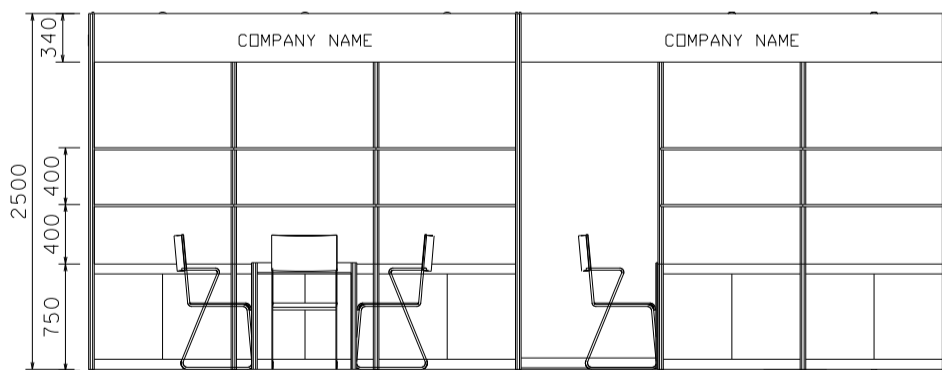

Hong Kong Toys & Games Fair

香港玩具展

6M x 3M Standard Booth with Meeting Room Specification (Left Corner)

六米乘三米標準攤位附設會議房規格(左邊角位)

BOOTH SPECIFICATIONS		QTY.
	1000W x 500D x 750H mm LOCKABLE CABINET	6
	3000W x 300D WOODEN DISPLAY SHELF	2
	2000W x 300D WOODEN DISPLAY SHELF	2
	1000W x 300D WOODEN DISPLAY SHELF	2
	13W LED LAMP SPOTLIGHT (YELLOW LIGHT)	5
	13W LED LAMP LONGARMED SPOTLIGHT (YELLOW LIGHT)	5
	700W x 700D x 750H MEETING TABLE	2
	BLACK LEATHER CHAIR	5
	CEILING BEAM	7M
	RUBBISH BIN & CARPET (18sqm.)