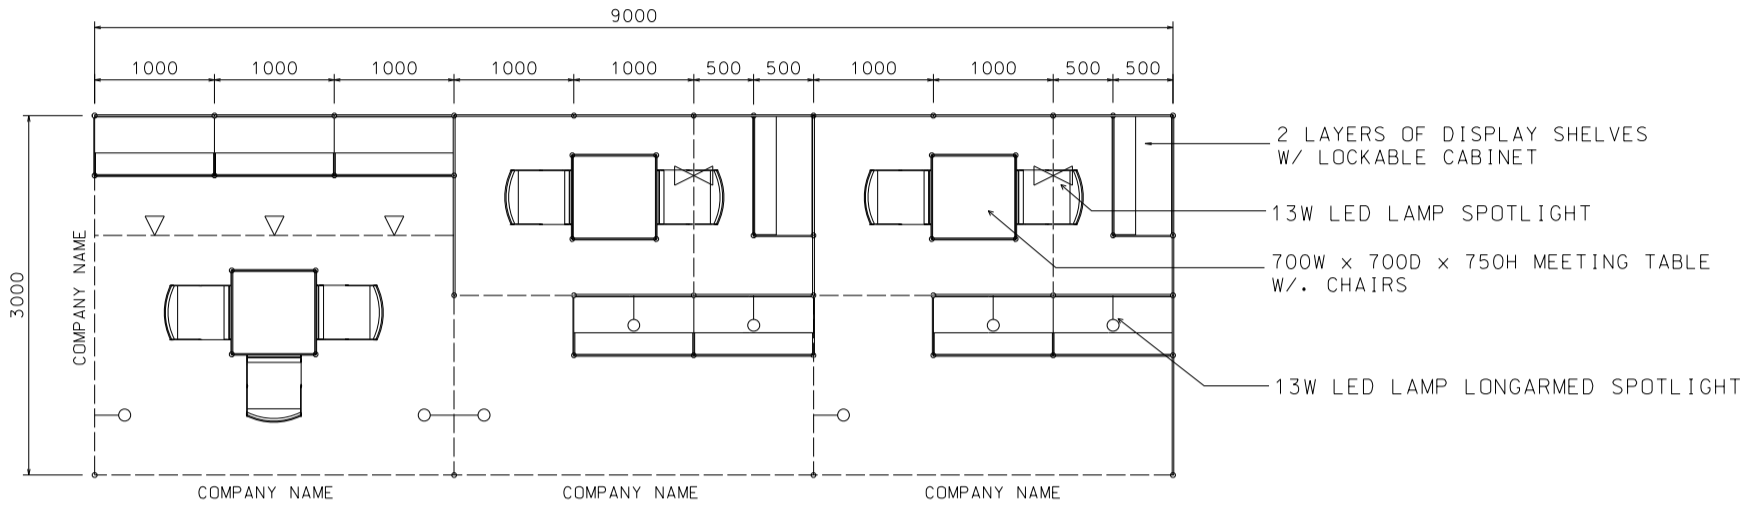

### 6M x 3M Standard Booth with Meeting Room Specification (Right Corner)

六米乘三米標準攤位附設會議房規格(右邊角位)

PLAN

PERSPECTIVE

ELEVATION

BOOTH SPECIFICATIONS		QTY.
	1000W x 500D x 750H mm LOCKABLE CABINET	6
	3000W x 300D WOODEN DISPLAY SHELF	2
	2000W x 300D WOODEN DISPLAY SHELF	2
	1000W x 300D WOODEN DISPLAY SHELF	2
	13W LED LAMP SPOTLIGHT (YELLOW LIGHT)	5
	13W LED LAMP LONGARMED SPOTLIGHT (YELLOW LIGHT)	5
	700W x 700D x 750H MEETING TABLE	2
	BLACK LEATHER CHAIR	5
	CEILING BEAM	7M
	RUBBISH BIN & CARPET (18sqm.)	

### 9M x 3M Standard Booth with Meeting Room Specification

九米乘三米標準攤位附設會議房規格

PLAN

PERSPECTIVE

ELEVATION

BOOTH SPECIFICATIONS		QTY.
	1000W x 500D x 750H mm LOCKABLE CABINET	9
	3000W x 300D WOODEN DISPLAY SHELF	2
	2000W x 300D WOODEN DISPLAY SHELF	4
	1000W x 300D WOODEN DISPLAY SHELF	4
	13W LED LAMP SPOTLIGHT ( YELLOW LIGHT)	7
	13W LED LAMP LONGARMED SPOTLIGHT (YELLOW LIGHT)	8
	700W x 700D x 750H MEETING TABLE	3
	BLACK LEATHER CHAIR	7
	CEILING BEAM	11M
	RUBBISH BIN & CARPET (27sqm.)	

### 9M x 3M Standard Booth with Meeting Room Specification (Left Corner)

九米乘三米標準攤位附設會議房規格 (左邊角位)

BOOTH SPECIFICATIONS		QTY.
	1000W x 500D x 750H mm LOCKABLE CABINET	9
	3000W x 300D WOODEN DISPLAY SHELF	2
	2000W x 300D WOODEN DISPLAY SHELF	4
	1000W x 300D WOODEN DISPLAY SHELF	4
	13W LED LAMP SPOTLIGHT (YELLOW LIGHT)	7
	13W LED LAMP LONGARMED SPOTLIGHT (YELLOW LIGHT)	8
	700W x 700D x 750H MEETING TABLE	3
	BLACK LEATHER CHAIR	7
	CEILING BEAM	11M
	RUBBISH BIN & CARPET (27sqm.)	