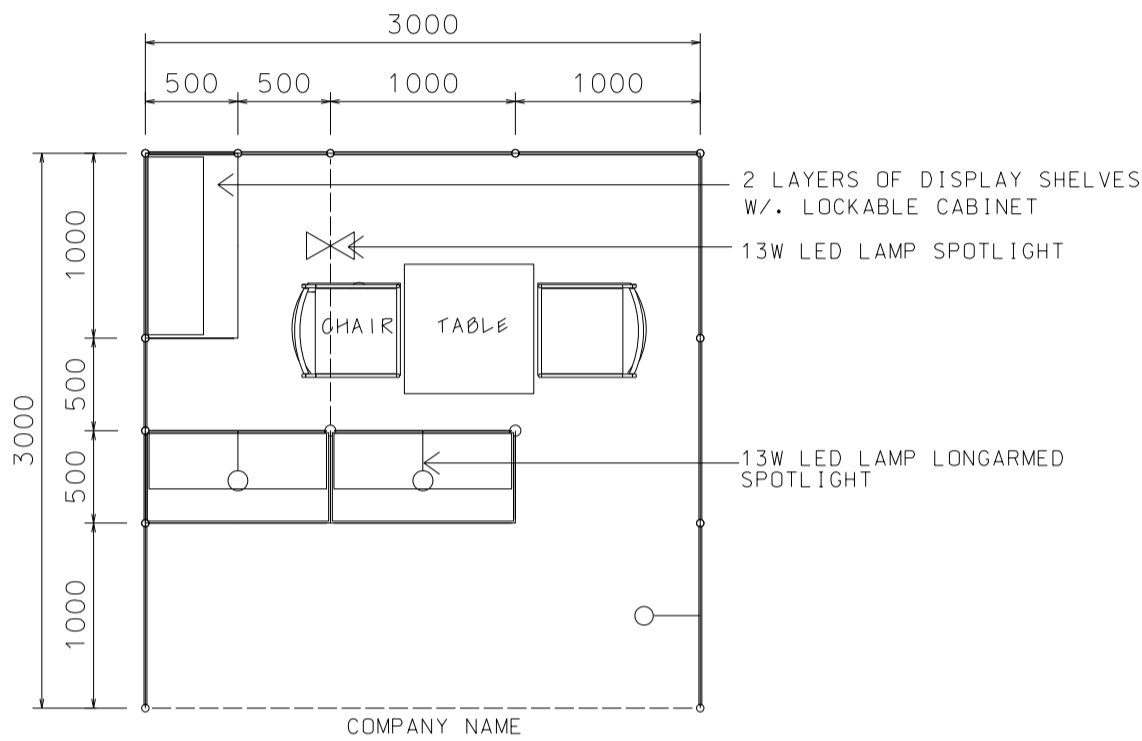

### 3M x 3M Standard Booth with Meeting Room Specification

三米乘三米標準攤位附設會議房規格

BOOTH SPECIFICATIONS		QTY.
	1000W x 500D x 750H mm LOCKABLE CABINET	3
	2000W x 300D WOODEN DISPLAY SHELF	2
	1000W x 300D WOODEN DISPLAY SHELF	2
	13W LED LAMP SPOTLIGHT (YELLOW LIGHT)	2
	13W LED LAMP LONGARMED SPOTLIGHT (YELLOW LIGHT)	3
	700W x 700D x 750H MEETING TABLE	1
	BLACK LEATHER CHAIR	2
	CEILING BEAM	1.5M
	RUBBISH BIN & CARPET (9sqm.)	

### 3M x 3M Standard Booth with Meeting Room Specification (Left Corner)

三米乘三米標準攤位附設會議房規格(左邊角位)

PLAN

PERSPECTIVE

ELEVATION

BOOTH SPECIFICATIONS		QTY.
	1000W x 500D x 750H mm LOCKABLE CABINET	3
	2000W x 300D WOODEN DISPLAY SHELF	2
	1000W x 300D WOODEN DISPLAY SHELF	2
	13W LED LAMP SPOTLIGHT (YELLOW LIGHT)	2
	13W LED LAMP LONGARMED SPOTLIGHT (YELLOW LIGHT)	3
	700W x 700D x 750H MEETING TABLE	1
	BLACK LEATHER CHAIR	2
	CEILING BEAM	1.5M
	RUBBISH BIN & CARPET (9sqm.)	

### 3M x 3M Standard Booth with Meeting Room Specification (Right Corner)

三米乘三米標準攤位附設會議房規格(右邊角位)

BOOTH SPECIFICATIONS		QTY.
	1000W x 500D x 750H mm LOCKABLE CABINET	3
	2000W x 300D WOODEN DISPLAY SHELF	2
	1000W x 300D WOODEN DISPLAY SHELF	2
	13W LED LAMP SPOTLIGHT (YELLOW LIGHT)	2
	13W LED LAMP LONGARMED SPOTLIGHT (YELLOW LIGHT)	3
	700W x 700D x 750H MEETING TABLE	1
	BLACK LEATHER CHAIR	2
	CEILING BEAM	1.5M
	RUBBISH BIN & CARPET (9sqm.)	

### 6M x 3M Standard Booth with Meeting Room Specification

六米乘三米標準攤位附設會議房規格

PLAN

PERSPECTIVE

ELEVATION

BOOTH SPECIFICATIONS		QTY.
	1000W x 500D x 750H mm LOCKABLE CABINET	6
	3000W x 300D WOODEN DISPLAY SHELF	2
	2000W x 300D WOODEN DISPLAY SHELF	2
	1000W x 300D WOODEN DISPLAY SHELF	2
	13W LED LAMP SPOTLIGHT (YELLOW LIGHT)	5
	13W LED LAMP LONGARMED SPOTLIGHT (YELLOW LIGHT)	5
	700W x 700D x 750H MEETING TABLE	2
	BLACK LEATHER CHAIR	5
	CEILING BEAM	7M
	RUBBISH BIN & CARPET (18sqm.)	