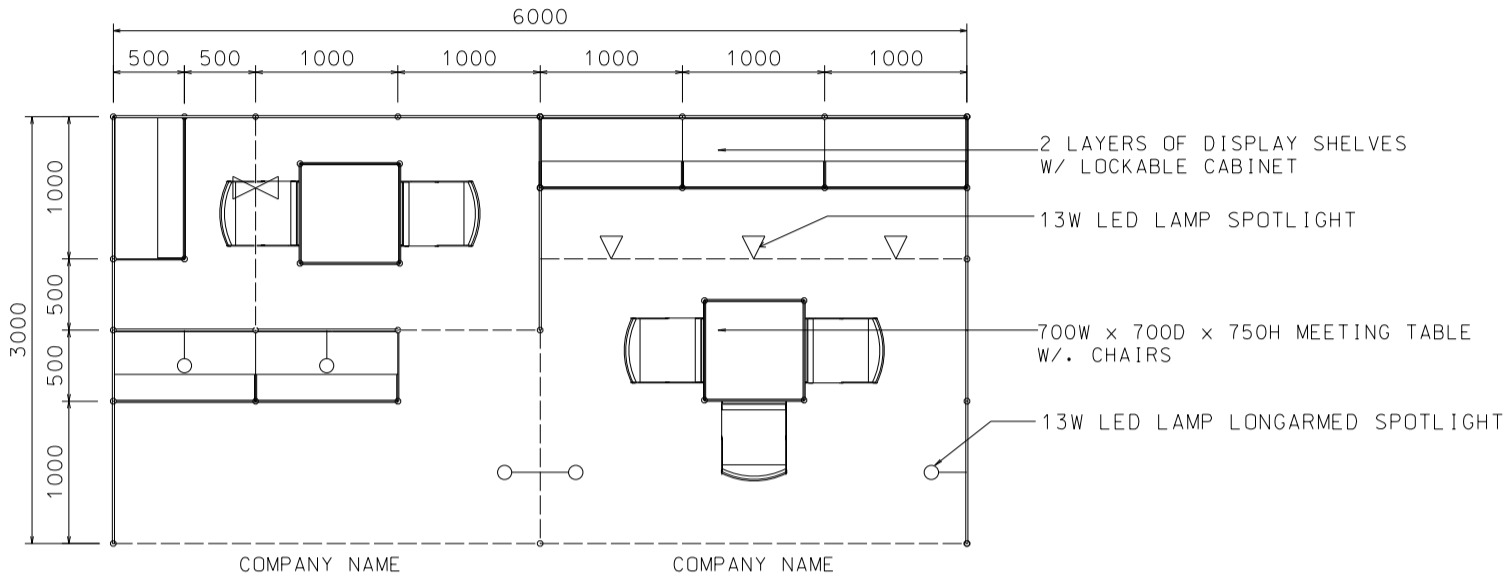

### 3M x 3M Standard Booth with Meeting Room Specification

三米乘三米標準攤位附設會議房規格

BOOTH SPECIFICATIONS		QTY.
	1000W x 500D x 750H mm LOCKABLE CABINET	3
	2000W x 300D WOODEN DISPLAY SHELF	2
	1000W x 300D WOODEN DISPLAY SHELF	2
	13W LED LAMP SPOTLIGHT (YELLOW LIGHT)	2
	13W LED LAMP LONGARMED SPOTLIGHT (YELLOW LIGHT)	3
	700W x 700D x 750H MEETING TABLE	1
	BLACK LEATHER CHAIR	2
	CEILING BEAM	1.5M
	RUBBISH BIN & CARPET (9sqm.)	

### 3M x 3M Standard Booth with Meeting Room Specification (Left Corner)

三米乘三米標準攤位附設會議房規格(左邊角位)

PLAN

PERSPECTIVE

ELEVATION

BOOTH SPECIFICATIONS		QTY.
	1000W x 500D x 750H mm LOCKABLE CABINET	3
	2000W x 300D WOODEN DISPLAY SHELF	2
	1000W x 300D WOODEN DISPLAY SHELF	2
	13W LED LAMP SPOTLIGHT (YELLOW LIGHT)	2
	13W LED LAMP LONGARMED SPOTLIGHT (YELLOW LIGHT)	3
	700W x 700D x 750H MEETING TABLE	1
	BLACK LEATHER CHAIR	2
	CEILING BEAM	1.5M
	RUBBISH BIN & CARPET (9sqm.)	

### 3M x 3M Standard Booth with Meeting Room Specification (Right Corner)

三米乘三米標準攤位附設會議房規格(右邊角位)

BOOTH SPECIFICATIONS		QTY.
	1000W x 500D x 750H mm LOCKABLE CABINET	3
	2000W x 300D WOODEN DISPLAY SHELF	2
	1000W x 300D WOODEN DISPLAY SHELF	2
	13W LED LAMP SPOTLIGHT (YELLOW LIGHT)	2
	13W LED LAMP LONGARMED SPOTLIGHT (YELLOW LIGHT)	3
	700W x 700D x 750H MEETING TABLE	1
	BLACK LEATHER CHAIR	2
	CEILING BEAM	1.5M
	RUBBISH BIN & CARPET (9sqm.)	

### 6M x 3M Standard Booth with Meeting Room Specification

六米乘三米標準攤位附設會議房規格

PLAN

PERSPECTIVE

ELEVATION

BOOTH SPECIFICATIONS		QTY.
	1000W x 500D x 750H mm LOCKABLE CABINET	6
	3000W x 300D WOODEN DISPLAY SHELF	2
	2000W x 300D WOODEN DISPLAY SHELF	2
	1000W x 300D WOODEN DISPLAY SHELF	2
	13W LED LAMP SPOTLIGHT (YELLOW LIGHT)	5
	13W LED LAMP LONGARMED SPOTLIGHT (YELLOW LIGHT)	5
	700W x 700D x 750H MEETING TABLE	2
	BLACK LEATHER CHAIR	5
	CEILING BEAM	7M
	RUBBISH BIN & CARPET (18sqm.)	