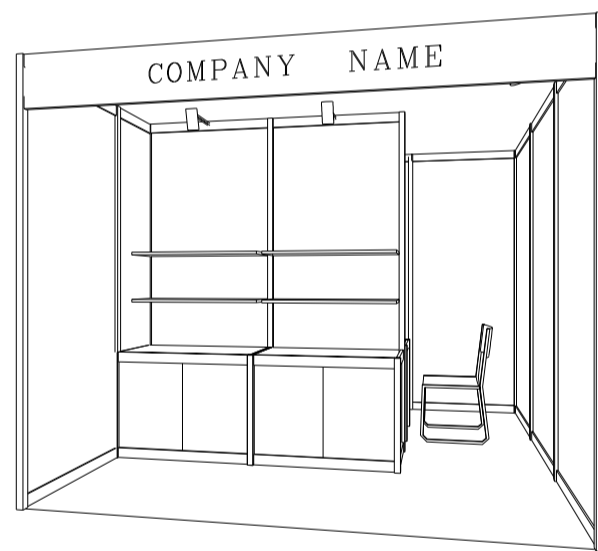

### 3M x 3M Standard Booth with Meeting Room Specification

三米乘三米標準攤位附設會議房規格

BOOTH SPECIFICATIONS		QTY.
	1000W x 500D x 750H mm LOCKABLE CABINET	3
	2000W x 300D WOODEN DISPLAY SHELF	2
	1000W x 300D WOODEN DISPLAY SHELF	2
	13W LED LAMP SPOTLIGHT (YELLOW LIGHT)	2
	13W LED LAMP LONGARMED SPOTLIGHT (YELLOW LIGHT)	3
	700W x 700D x 750H MEETING TABLE	1
	BLACK LEATHER CHAIR	2
	CEILING BEAM	1.5M
	RUBBISH BIN & CARPET (9sqm.)	

### 3M x 3M Standard Booth with Meeting Room Specification (Left Corner)

三米乘三米標準攤位附設會議房規格(左邊角位)

PLAN

PERSPECTIVE

ELEVATION

BOOTH SPECIFICATIONS		QTY.
	1000W x 500D x 750H mm LOCKABLE CABINET	3
	2000W x 300D WOODEN DISPLAY SHELF	2
	1000W x 300D WOODEN DISPLAY SHELF	2
	13W LED LAMP SPOTLIGHT (YELLOW LIGHT)	2
	13W LED LAMP LONGARMED SPOTLIGHT (YELLOW LIGHT)	3
	700W x 700D x 750H MEETING TABLE	1
	BLACK LEATHER CHAIR	2
	CEILING BEAM	1.5M
	RUBBISH BIN & CARPET (9sqm.)	

### 3M x 3M Standard Booth with Meeting Room Specification (Right Corner)

三米乘三米標準攤位附設會議房規格(右邊角位)

BOOTH SPECIFICATIONS		QTY.
	1000W x 500D x 750H mm LOCKABLE CABINET	3
	2000W x 300D WOODEN DISPLAY SHELF	2
	1000W x 300D WOODEN DISPLAY SHELF	2
	13W LED LAMP SPOTLIGHT (YELLOW LIGHT)	2
	13W LED LAMP LONGARMED SPOTLIGHT (YELLOW LIGHT)	3
	700W x 700D x 750H MEETING TABLE	1
	BLACK LEATHER CHAIR	2
	CEILING BEAM	1.5M
	RUBBISH BIN & CARPET (9sqm.)	

### 6M x 3M Standard Booth with Meeting Room Specification

六米乘三米標準攤位附設會議房規格

PLAN

PERSPECTIVE

ELEVATION

BOOTH SPECIFICATIONS		QTY.
	1000W x 500D x 750H mm LOCKABLE CABINET	6
	3000W x 300D WOODEN DISPLAY SHELF	2
	2000W x 300D WOODEN DISPLAY SHELF	2
	1000W x 300D WOODEN DISPLAY SHELF	2
	13W LED LAMP SPOTLIGHT (YELLOW LIGHT)	5
	13W LED LAMP LONGARMED SPOTLIGHT (YELLOW LIGHT)	5
	700W x 700D x 750H MEETING TABLE	2
	BLACK LEATHER CHAIR	5
	CEILING BEAM	7M
	RUBBISH BIN & CARPET (18sqm.)	