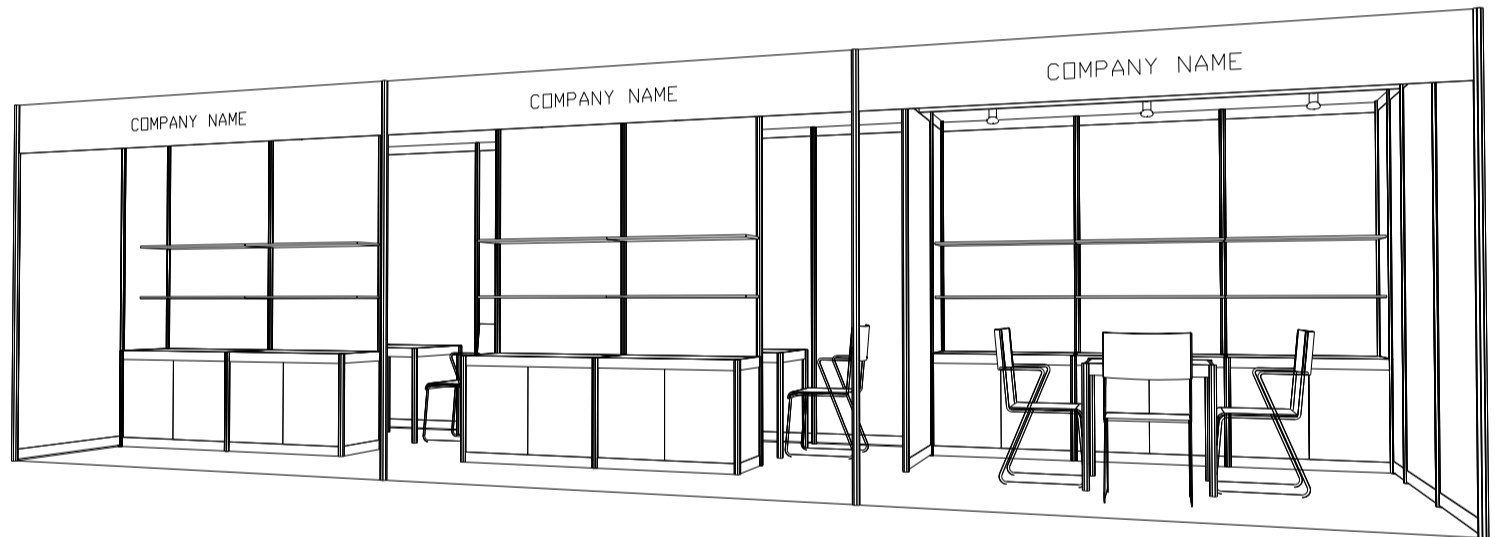

### 6M x 3M Standard Booth with Meeting Room Specification (Right Corner)

六米乘三米標準攤位附設會議房規格(右邊角位)

PLAN

PERSPECTIVE

ELEVATION

BOOTH SPECIFICATIONS		QTY.
	1000W x 500D x 750H mm LOCKABLE CABINET	6
	3000W x 300D WOODEN DISPLAY SHELF	2
	2000W x 300D WOODEN DISPLAY SHELF	2
	1000W x 300D WOODEN DISPLAY SHELF	2
	13W LED LAMP SPOTLIGHT (YELLOW LIGHT)	5
	13W LED LAMP LONGARMED SPOTLIGHT (YELLOW LIGHT)	5
	700W x 700D x 750H MEETING TABLE	2
	BLACK LEATHER CHAIR	5
	CEILING BEAM	7M
	RUBBISH BIN & CARPET (18sqm.)	

### 9M x 3M Standard Booth with Meeting Room Specification

九米乘三米標準攤位附設會議房規格

PLAN

PERSPECTIVE

ELEVATION

BOOTH SPECIFICATIONS		QTY.
	1000W x 500D x 750H mm LOCKABLE CABINET	9
	3000W x 300D WOODEN DISPLAY SHELF	2
	2000W x 300D WOODEN DISPLAY SHELF	4
	1000W x 300D WOODEN DISPLAY SHELF	4
	13W LED LAMP SPOTLIGHT ( YELLOW LIGHT)	7
	13W LED LAMP LONGARMED SPOTLIGHT (YELLOW LIGHT)	8
	700W x 700D x 750H MEETING TABLE	3
	BLACK LEATHER CHAIR	7
	CEILING BEAM	11M
	RUBBISH BIN & CARPET (27sqm.)	