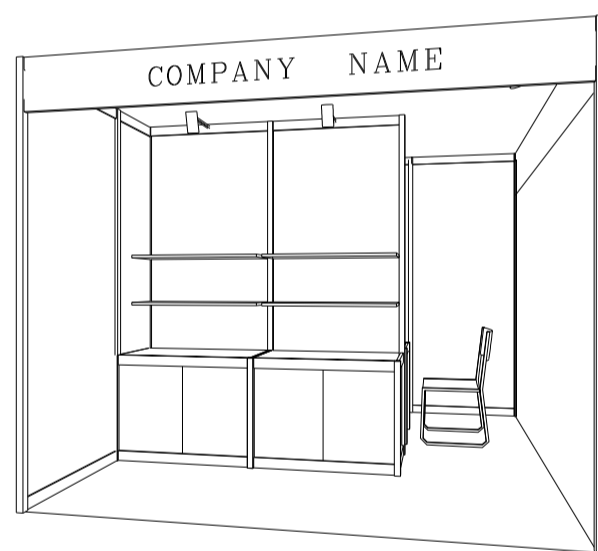

### 3M x 3M Standard Booth with Meeting Room Specification

三米乘三米標準攤位附設會議房規格

BOOTH SPECIFICATIONS		QTY.
	1000W x 500D x 750H mm LOCKABLE CABINET	3
	2000W x 300D WOODEN DISPLAY SHELF	2
	1000W x 300D WOODEN DISPLAY SHELF	2
	13W LED LAMP SPOTLIGHT (YELLOW LIGHT)	2
	13W LED LAMP LONGARMED SPOTLIGHT (YELLOW LIGHT)	3
	700W x 700D x 750H MEETING TABLE	1
	BLACK LEATHER CHAIR	2
	CEILING BEAM	1.5M
	RUBBISH BIN & CARPET (9sqm.)	

### 3M x 3M Standard Booth with Meeting Room Specification (Left Corner)

三米乘三米標準攤位附設會議房規格(左邊角位)

PLAN

PERSPECTIVE

ELEVATION

BOOTH SPECIFICATIONS		QTY.
	1000W x 500D x 750H mm LOCKABLE CABINET	3
	2000W x 300D WOODEN DISPLAY SHELF	2
	1000W x 300D WOODEN DISPLAY SHELF	2
	13W LED LAMP SPOTLIGHT (YELLOW LIGHT)	2
	13W LED LAMP LONGARMED SPOTLIGHT (YELLOW LIGHT)	3
	700W x 700D x 750H MEETING TABLE	1
	BLACK LEATHER CHAIR	2
	CEILING BEAM	1.5M
	RUBBISH BIN & CARPET (9sqm.)	

### 3M x 3M Standard Booth with Meeting Room Specification (Right Corner)

三米乘三米標準攤位附設會議房規格(右邊角位)

BOOTH SPECIFICATIONS		QTY.
	1000W x 500D x 750H mm LOCKABLE CABINET	3
	2000W x 300D WOODEN DISPLAY SHELF	2
	1000W x 300D WOODEN DISPLAY SHELF	2
	13W LED LAMP SPOTLIGHT (YELLOW LIGHT)	2
	13W LED LAMP LONGARMED SPOTLIGHT (YELLOW LIGHT)	3
	700W x 700D x 750H MEETING TABLE	1
	BLACK LEATHER CHAIR	2
	CEILING BEAM	1.5M
	RUBBISH BIN & CARPET (9sqm.)	

### 6M x 3M Standard Booth with Meeting Room Specification

六米乘三米標準攤位附設會議房規格

PLAN

PERSPECTIVE

ELEVATION

BOOTH SPECIFICATIONS		QTY.
	1000W x 500D x 750H mm LOCKABLE CABINET	6
	3000W x 300D WOODEN DISPLAY SHELF	2
	2000W x 300D WOODEN DISPLAY SHELF	2
	1000W x 300D WOODEN DISPLAY SHELF	2
	13W LED LAMP SPOTLIGHT (YELLOW LIGHT)	5
	13W LED LAMP LONGARMED SPOTLIGHT (YELLOW LIGHT)	5
	700W x 700D x 750H MEETING TABLE	2
	BLACK LEATHER CHAIR	5
	CEILING BEAM	7M
	RUBBISH BIN & CARPET (18sqm.)	