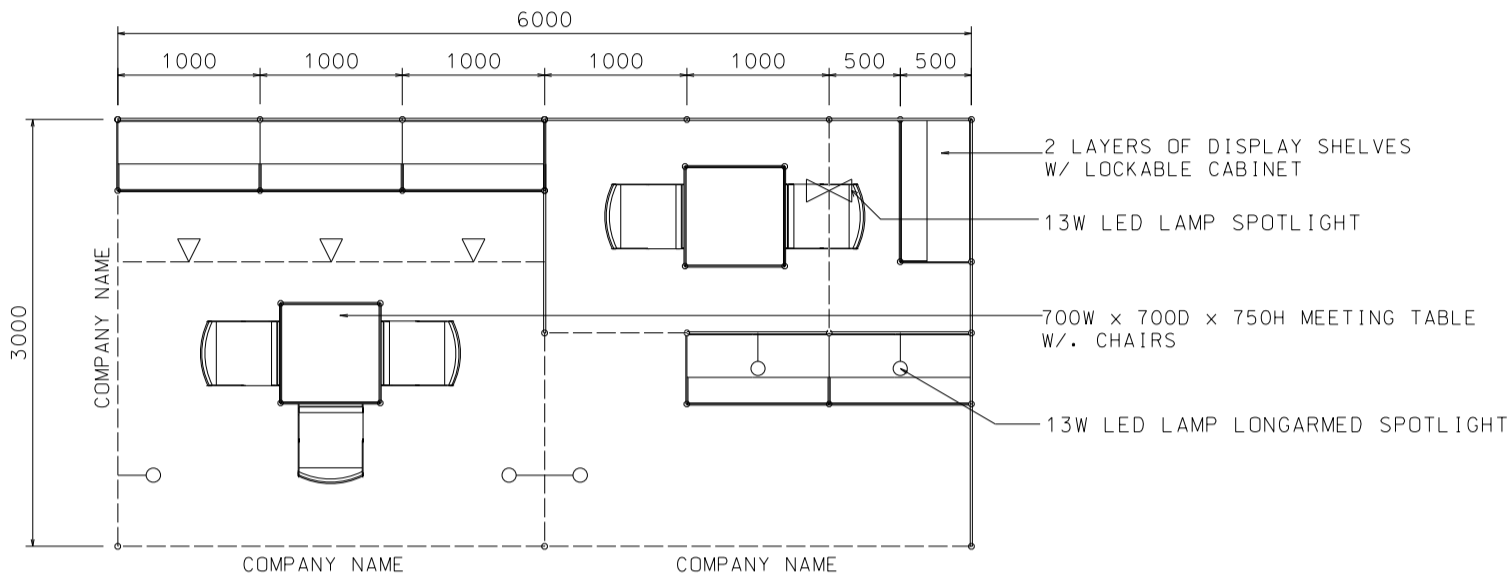

Hong Kong Toys & Games Fair

香港玩具展

6M x 3M Standard Booth with Meeting Room Specification (Left Corner)

六米乘三米標準攤位附設會議房規格(左邊角位)

BOOTH SPECIFICATIONS		QTY.
	1000W x 500D x 750H mm LOCKABLE CABINET	6
	3000W x 300D WOODEN DISPLAY SHELF	2
	2000W x 300D WOODEN DISPLAY SHELF	2
	1000W x 300D WOODEN DISPLAY SHELF	2
	13W LED LAMP SPOTLIGHT (YELLOW LIGHT)	5
	13W LED LAMP LONGARMED SPOTLIGHT (YELLOW LIGHT)	5
	700W x 700D x 750H MEETING TABLE	2
	BLACK LEATHER CHAIR	5
	CEILING BEAM	7M
	RUBBISH BIN & CARPET (18sqm.)