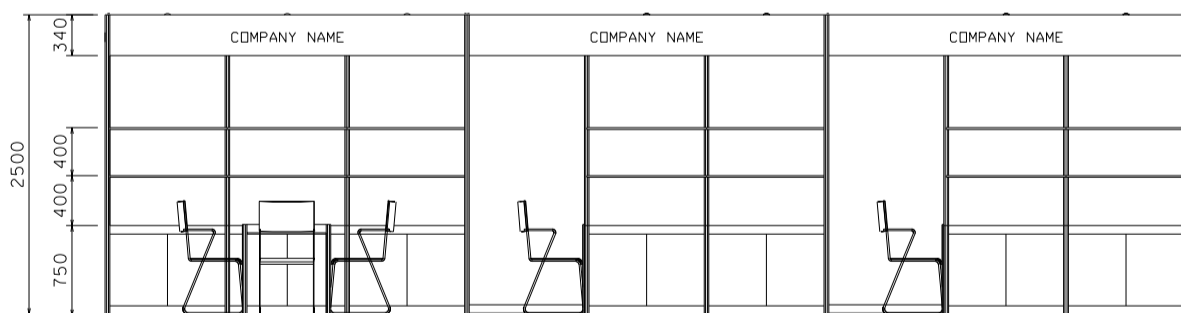

### 9M x 3M Standard Booth with Meeting Room Specification

九米乘三米標準攤位附設會議房規格

PLAN

PERSPECTIVE

ELEVATION

BOOTH SPECIFICATIONS		QTY.
	1000W x 500D x 750H mm LOCKABLE CABINET	9
	3000W x 300D WOODEN DISPLAY SHELF	2
	2000W x 300D WOODEN DISPLAY SHELF	4
	1000W x 300D WOODEN DISPLAY SHELF	4
	13W LED LAMP SPOTLIGHT ( YELLOW LIGHT)	7
	13W LED LAMP LONGARMED SPOTLIGHT (YELLOW LIGHT)	8
	700W x 700D x 750H MEETING TABLE	3
	BLACK LEATHER CHAIR	7
	CEILING BEAM	11M
	RUBBISH BIN & CARPET (27sqm.)	

### 9M x 3M Standard Booth with Meeting Room Specification (Left Corner)

九米乘三米標準攤位附設會議房規格 (左邊角位)

BOOTH SPECIFICATIONS		QTY.
	1000W x 500D x 750H mm LOCKABLE CABINET	9
	3000W x 300D WOODEN DISPLAY SHELF	2
	2000W x 300D WOODEN DISPLAY SHELF	4
	1000W x 300D WOODEN DISPLAY SHELF	4
	13W LED LAMP SPOTLIGHT (YELLOW LIGHT)	7
	13W LED LAMP LONGARMED SPOTLIGHT (YELLOW LIGHT)	8
	700W x 700D x 750H MEETING TABLE	3
	BLACK LEATHER CHAIR	7
	CEILING BEAM	11M
	RUBBISH BIN & CARPET (27sqm.)	