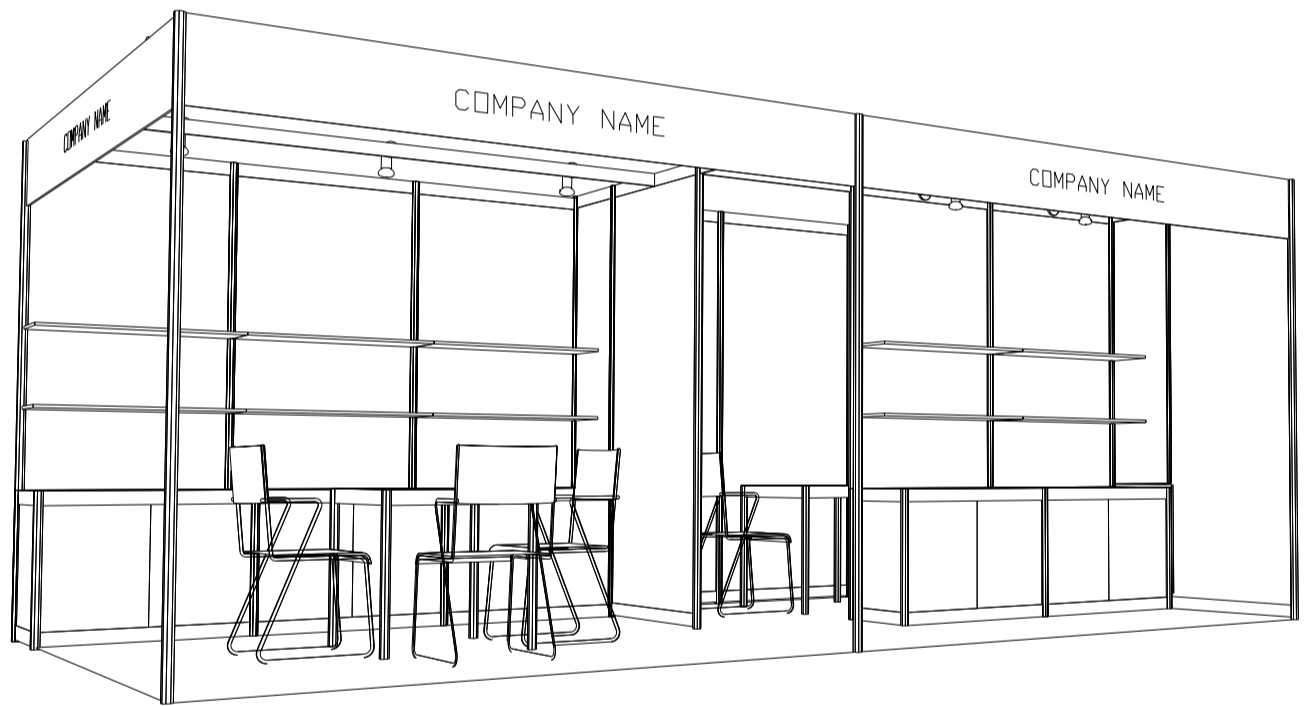

Hong Kong Toys & Games Fair

香港玩具展

6M x 3M Standard Booth with Meeting Room Specification (Left Corner)

六米乘三米標準攤位附設會議房規格(左邊角位)

BOOTH SPECIFICATIONS		QTY.
	1000W x 500D x 750H mm LOCKABLE CABINET	6
	3000W x 300D WOODEN DISPLAY SHELF	2
	2000W x 300D WOODEN DISPLAY SHELF	2
	1000W x 300D WOODEN DISPLAY SHELF	2
	13W LED LAMP SPOTLIGHT (YELLOW LIGHT)	5
	13W LED LAMP LONGARMED SPOTLIGHT (YELLOW LIGHT)	5
	700W x 700D x 750H MEETING TABLE	2
	BLACK LEATHER CHAIR	5
	CEILING BEAM	7M
	RUBBISH BIN & CARPET (18sqm.)