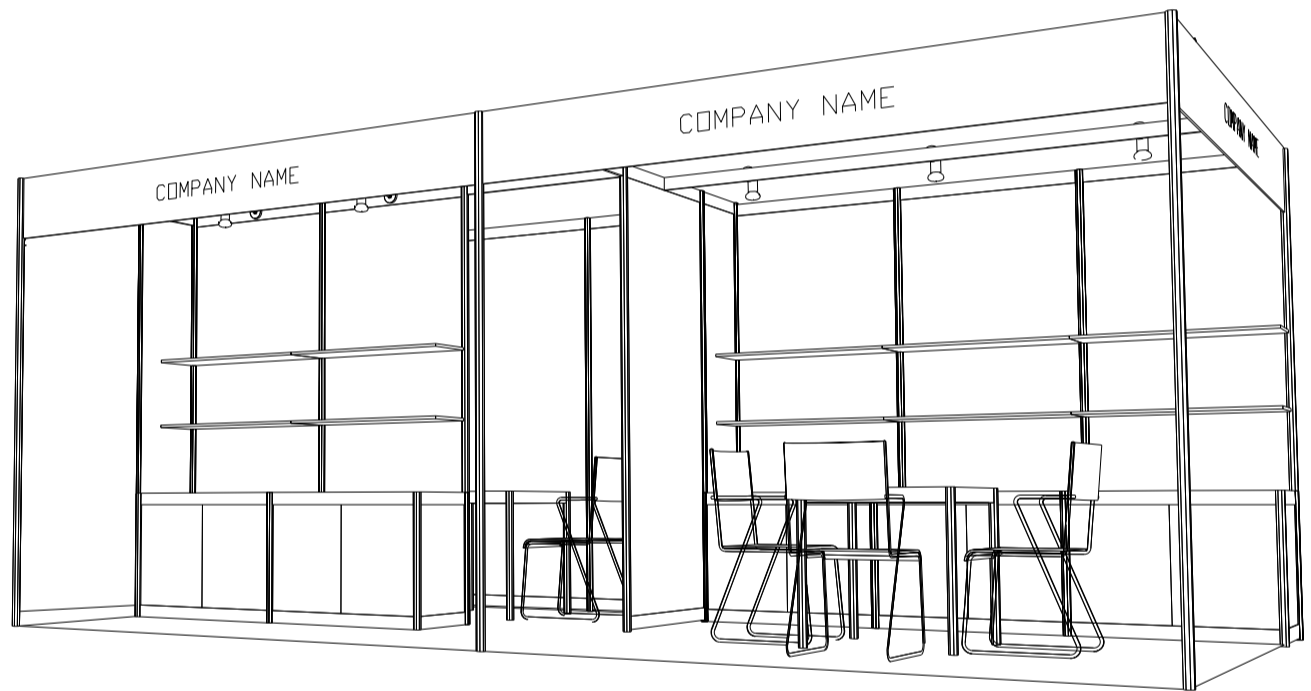

### 3M x 3M Standard Booth with Meeting Room Specification (Left Corner)

三米乘三米標準攤位附設會議房規格(左邊角位)

PLAN

PERSPECTIVE

ELEVATION

BOOTH SPECIFICATIONS		QTY.
	1000W x 500D x 750H mm LOCKABLE CABINET	3
	2000W x 300D WOODEN DISPLAY SHELF	2
	1000W x 300D WOODEN DISPLAY SHELF	2
	13W LED LAMP SPOTLIGHT (YELLOW LIGHT)	2
	13W LED LAMP LONGARMED SPOTLIGHT (YELLOW LIGHT)	3
	700W x 700D x 750H MEETING TABLE	1
	BLACK LEATHER CHAIR	2
	CEILING BEAM	1.5M
	RUBBISH BIN & CARPET (9sqm.)	

### 6M x 3M Standard Booth with Meeting Room Specification

六米乘三米標準攤位附設會議房規格

PLAN

PERSPECTIVE

ELEVATION

BOOTH SPECIFICATIONS		QTY.
	1000W x 500D x 750H mm LOCKABLE CABINET	6
	3000W x 300D WOODEN DISPLAY SHELF	2
	2000W x 300D WOODEN DISPLAY SHELF	2
	1000W x 300D WOODEN DISPLAY SHELF	2
	13W LED LAMP SPOTLIGHT (YELLOW LIGHT)	5
	13W LED LAMP LONGARMED SPOTLIGHT (YELLOW LIGHT)	5
	700W x 700D x 750H MEETING TABLE	2
	BLACK LEATHER CHAIR	5
	CEILING BEAM	7M
	RUBBISH BIN & CARPET (18sqm.)	

### 6M x 3M Standard Booth with Meeting Room Specification (Left Corner)

六米乘三米標準攤位附設會議房規格(左邊角位)

BOOTH SPECIFICATIONS		QTY.
	1000W x 500D x 750H mm LOCKABLE CABINET	6
	3000W x 300D WOODEN DISPLAY SHELF	2
	2000W x 300D WOODEN DISPLAY SHELF	2
	1000W x 300D WOODEN DISPLAY SHELF	2
	13W LED LAMP SPOTLIGHT (YELLOW LIGHT)	5
	13W LED LAMP LONGARMED SPOTLIGHT (YELLOW LIGHT)	5
	700W x 700D x 750H MEETING TABLE	2
	BLACK LEATHER CHAIR	5
	CEILING BEAM	7M
	RUBBISH BIN & CARPET (18sqm.)	

### 6M x 3M Standard Booth with Meeting Room Specification (Right Corner)

六米乘三米標準攤位附設會議房規格(右邊角位)

PLAN

PERSPECTIVE

ELEVATION

BOOTH SPECIFICATIONS		QTY.
	1000W x 500D x 750H mm LOCKABLE CABINET	6
	3000W x 300D WOODEN DISPLAY SHELF	2
	2000W x 300D WOODEN DISPLAY SHELF	2
	1000W x 300D WOODEN DISPLAY SHELF	2
	13W LED LAMP SPOTLIGHT (YELLOW LIGHT)	5
	13W LED LAMP LONGARMED SPOTLIGHT (YELLOW LIGHT)	5
	700W x 700D x 750H MEETING TABLE	2
	BLACK LEATHER CHAIR	5
	CEILING BEAM	7M
	RUBBISH BIN & CARPET (18sqm.)	