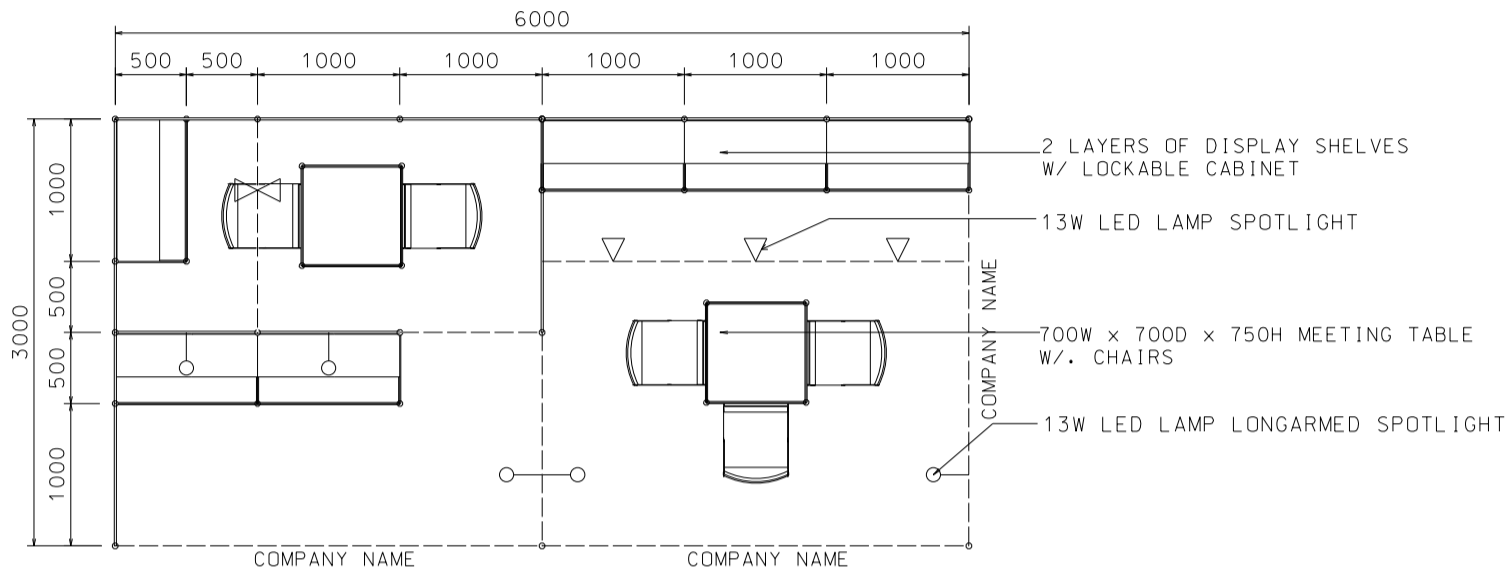

### 6M x 3M Standard Booth with Meeting Room Specification (Left Corner)

六米乘三米標準攤位附設會議房規格(左邊角位)

BOOTH SPECIFICATIONS		QTY.
	1000W x 500D x 750H mm LOCKABLE CABINET	6
	3000W x 300D WOODEN DISPLAY SHELF	2
	2000W x 300D WOODEN DISPLAY SHELF	2
	1000W x 300D WOODEN DISPLAY SHELF	2
	13W LED LAMP SPOTLIGHT (YELLOW LIGHT)	5
	13W LED LAMP LONGARMED SPOTLIGHT (YELLOW LIGHT)	5
	700W x 700D x 750H MEETING TABLE	2
	BLACK LEATHER CHAIR	5
	CEILING BEAM	7M
	RUBBISH BIN & CARPET (18sqm.)	

### 6M x 3M Standard Booth with Meeting Room Specification (Right Corner)

六米乘三米標準攤位附設會議房規格(右邊角位)

PLAN

PERSPECTIVE

ELEVATION

BOOTH SPECIFICATIONS		QTY.
	1000W x 500D x 750H mm LOCKABLE CABINET	6
	3000W x 300D WOODEN DISPLAY SHELF	2
	2000W x 300D WOODEN DISPLAY SHELF	2
	1000W x 300D WOODEN DISPLAY SHELF	2
	13W LED LAMP SPOTLIGHT (YELLOW LIGHT)	5
	13W LED LAMP LONGARMED SPOTLIGHT (YELLOW LIGHT)	5
	700W x 700D x 750H MEETING TABLE	2
	BLACK LEATHER CHAIR	5
	CEILING BEAM	7M
	RUBBISH BIN & CARPET (18sqm.)	