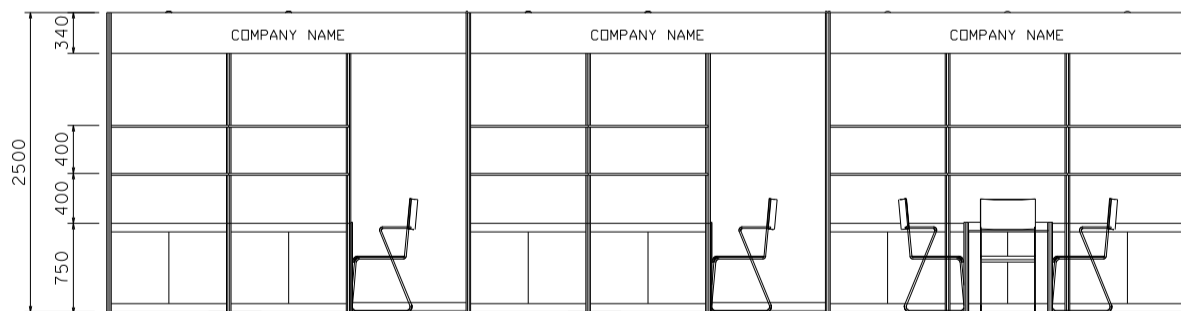

### 9M x 3M Standard Booth with Meeting Room Specification

九米乘三米標準攤位附設會議房規格

PLAN

PERSPECTIVE

ELEVATION

BOOTH SPECIFICATIONS		QTY.
	1000W x 500D x 750H mm LOCKABLE CABINET	9
	3000W x 300D WOODEN DISPLAY SHELF	2
	2000W x 300D WOODEN DISPLAY SHELF	4
	1000W x 300D WOODEN DISPLAY SHELF	4
	13W LED LAMP SPOTLIGHT ( YELLOW LIGHT)	7
	13W LED LAMP LONGARMED SPOTLIGHT (YELLOW LIGHT)	8
	700W x 700D x 750H MEETING TABLE	3
	BLACK LEATHER CHAIR	7
	CEILING BEAM	11M
	RUBBISH BIN & CARPET (27sqm.)	