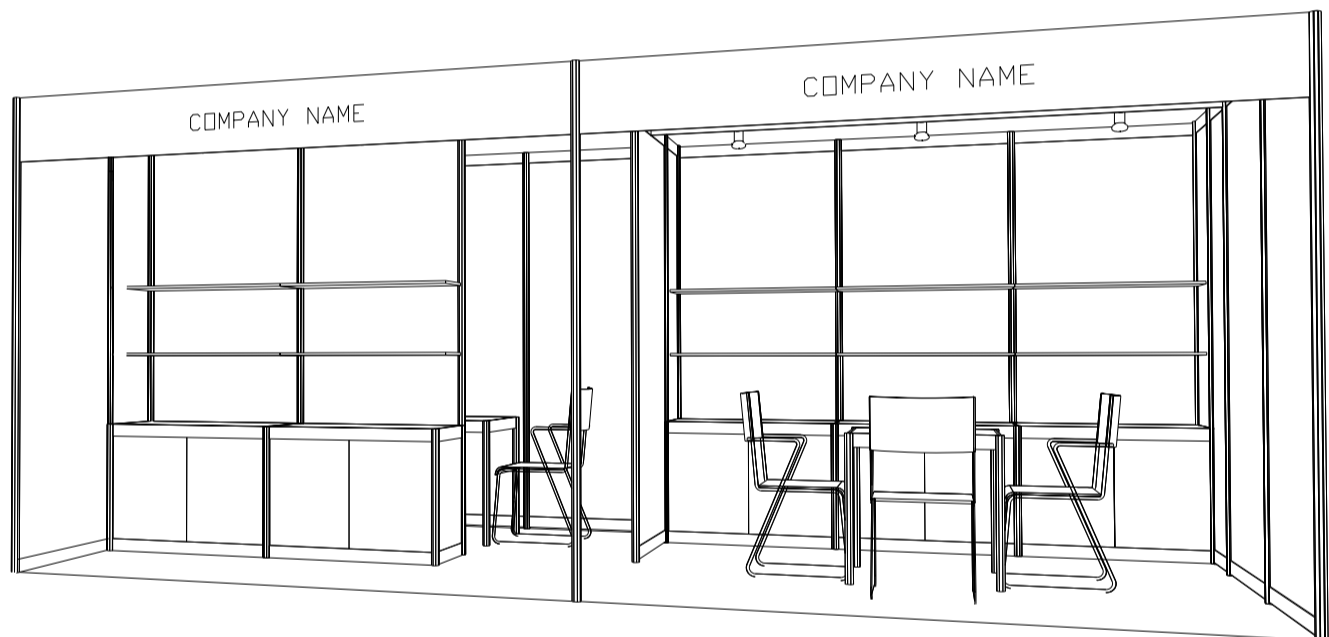

### 3M x 3M Standard Booth with Meeting Room Specification

三米乘三米標準攤位附設會議房規格

BOOTH SPECIFICATIONS		QTY.
	1000W x 500D x 750H mm LOCKABLE CABINET	3
	2000W x 300D WOODEN DISPLAY SHELF	2
	1000W x 300D WOODEN DISPLAY SHELF	2
	13W LED LAMP SPOTLIGHT (YELLOW LIGHT)	2
	13W LED LAMP LONGARMED SPOTLIGHT (YELLOW LIGHT)	3
	700W x 700D x 750H MEETING TABLE	1
	BLACK LEATHER CHAIR	2
	CEILING BEAM	1.5M
	RUBBISH BIN & CARPET (9sqm.)	

### 3M x 3M Standard Booth with Meeting Room Specification (Left Corner)

三米乘三米標準攤位附設會議房規格(左邊角位)

PLAN

PERSPECTIVE

ELEVATION

BOOTH SPECIFICATIONS		QTY.
	1000W x 500D x 750H mm LOCKABLE CABINET	3
	2000W x 300D WOODEN DISPLAY SHELF	2
	1000W x 300D WOODEN DISPLAY SHELF	2
	13W LED LAMP SPOTLIGHT (YELLOW LIGHT)	2
	13W LED LAMP LONGARMED SPOTLIGHT (YELLOW LIGHT)	3
	700W x 700D x 750H MEETING TABLE	1
	BLACK LEATHER CHAIR	2
	CEILING BEAM	1.5M
	RUBBISH BIN & CARPET (9sqm.)	

### 3M x 3M Standard Booth with Meeting Room Specification (Right Corner)

三米乘三米標準攤位附設會議房規格(右邊角位)

BOOTH SPECIFICATIONS		QTY.
	1000W x 500D x 750H mm LOCKABLE CABINET	3
	2000W x 300D WOODEN DISPLAY SHELF	2
	1000W x 300D WOODEN DISPLAY SHELF	2
	13W LED LAMP SPOTLIGHT (YELLOW LIGHT)	2
	13W LED LAMP LONGARMED SPOTLIGHT (YELLOW LIGHT)	3
	700W x 700D x 750H MEETING TABLE	1
	BLACK LEATHER CHAIR	2
	CEILING BEAM	1.5M
	RUBBISH BIN & CARPET (9sqm.)	

### 6M x 3M Standard Booth with Meeting Room Specification

六米乘三米標準攤位附設會議房規格

PLAN

PERSPECTIVE

ELEVATION

BOOTH SPECIFICATIONS		QTY.
	1000W x 500D x 750H mm LOCKABLE CABINET	6
	3000W x 300D WOODEN DISPLAY SHELF	2
	2000W x 300D WOODEN DISPLAY SHELF	2
	1000W x 300D WOODEN DISPLAY SHELF	2
	13W LED LAMP SPOTLIGHT (YELLOW LIGHT)	5
	13W LED LAMP LONGARMED SPOTLIGHT (YELLOW LIGHT)	5
	700W x 700D x 750H MEETING TABLE	2
	BLACK LEATHER CHAIR	5
	CEILING BEAM	7M
	RUBBISH BIN & CARPET (18sqm.)	