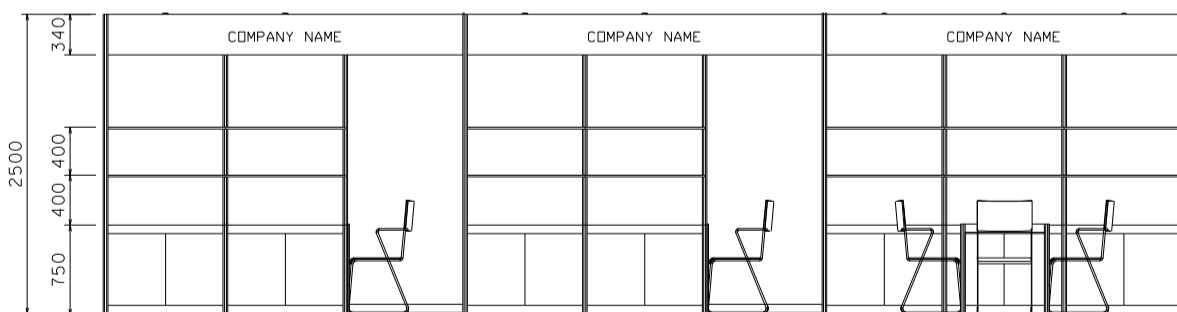

9M x 3M Standard Booth with Meeting Room Specification (Right Corner)

九米乘三米標準攤位附設會議房規格 (右邊角位)

BOOTH SPECIFICATIONS		QTY.
	1000W x 500D x 750H mm LOCKABLE CABINET	9
	3000W x 300D WOODEN DISPLAY SHELF	2
	2000W x 300D WOODEN DISPLAY SHELF	4
	1000W x 300D WOODEN DISPLAY SHELF	4
	13W LED LAMP SPOTLIGHT (YELLOW LIGHT)	7
	13W LED LAMP LONGARMED SPOTLIGHT (YELLOW LIGHT)	8
	700W x 700D x 750H MEETING TABLE	3
	BLACK LEATHER CHAIR	7
	CEILING BEAM	11M
	RUBBISH BIN & CARPET (27sqm.)