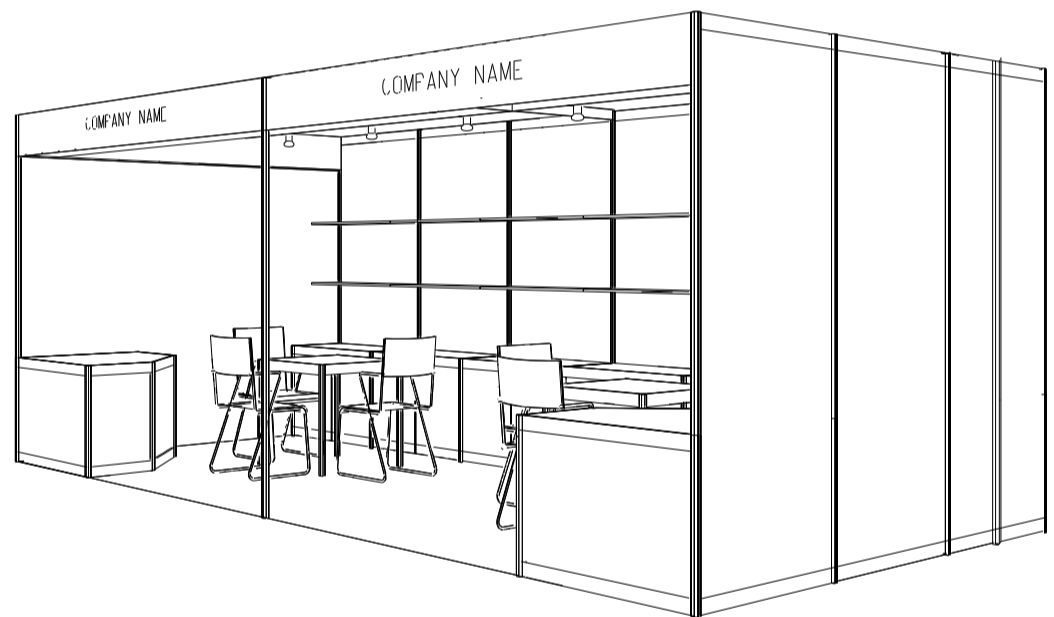

PERSPECTIVE