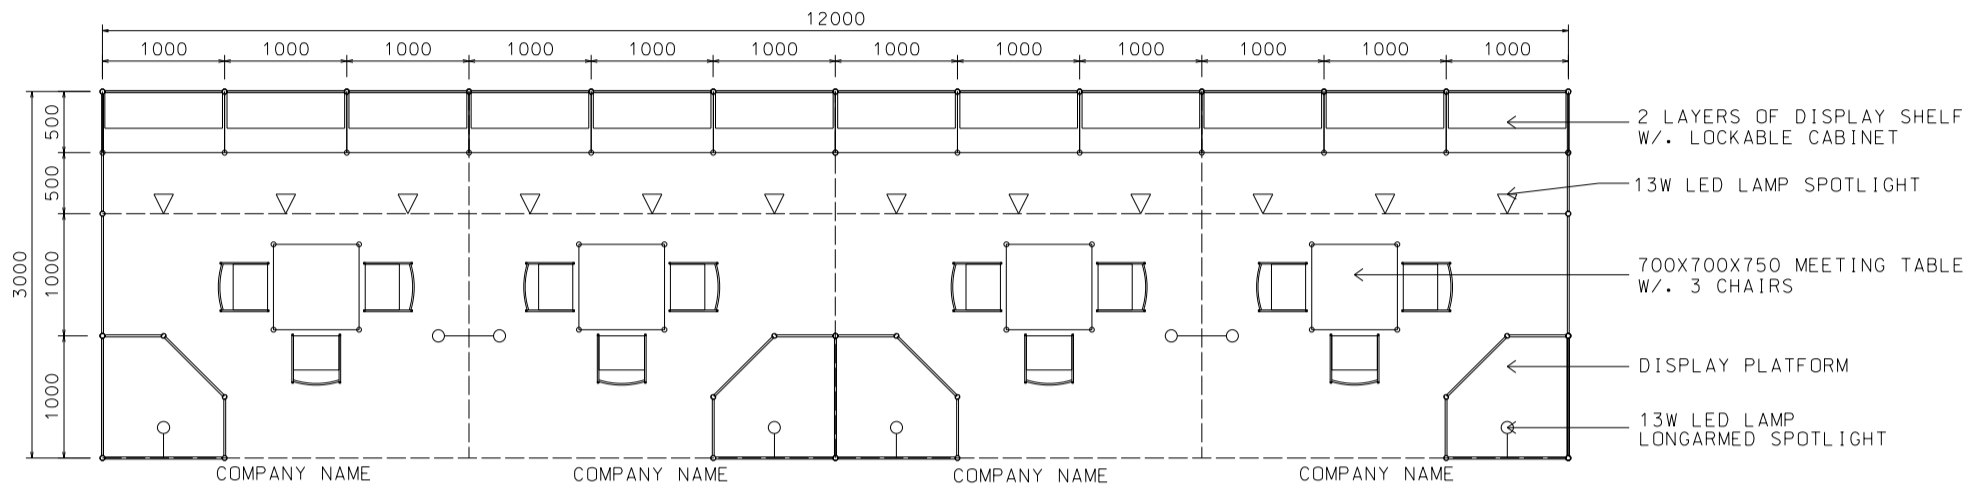

*The Hong Kong Trade Development Council reserves the right to change the configuration if necessary.

*如有需要，香港貿易發展局有權更改攤位結構。

9M x 3M Standard Left Corner Booth

九米乘三米左邊角位攤位

PLAN

PERSPECTIVE

ELEVATION

BOOTH SPECIFICATIONS		QTY.
	LOCKABLE CABINET 1000L x 500W x 750H mm	9
	WOODEN DISPLAY SHELF FLAT (3000W X 300D mm)	6
	13W LED LAMP SPOTLIGHT(YELLOW LIGHT)	9
	13W LED LAMP LONGARMED SPOTLIGHT (YELLOW LIGHT)	6
	700W x 700D x 750H mm MEETING TABLE	3
	BLACK LEATHER CHAIR	9
	CEILING BEAM	15M
	DISPLAY PLATFORM	3
	RUBBISH BIN & CARPET (27sqm.)	

9M x 3M Standard Right Corner Booth

九米乘三米右邊角位攤位

PLAN

PERSPECTIVE

ELEVATION

BOOTH SPECIFICATIONS		QTY.
	LOCKABLE CABINET 1000L x 500W x 750H mm	9
	WOODEN DISPLAY SHELF FLAT (3000W X 300D mm)	6
	13W LED LAMP SPOTLIGHT(YELLOW LIGHT)	9
	13W LED LAMP LONGARMED SPOTLIGHT (YELLOW LIGHT)	6
	700W x 700D x 750H mm MEETING TABLE	3
	BLACK LEATHER CHAIR	9
	CEILING BEAM	15M
	DISPLAY PLATFORM	3
	RUBBISH BIN & CARPET (27sqm.)	

Hong Kong Toys & Games Fair

香港玩具展

12m x 3m Standard Booth

十二米乘三米標準攤位

PLAN

PERSPECTIVE

ELEVATION

BOOTH SPECIFICATIONS		QTY.
	LOCKABLE CABINET (1000L x 500W x 750H mm)	12
	WOODEN DISPLAY SHELF FLAT (3000W X 300D mm)	8
	13W LED LAMP SPOTLIGHT(YELLOW LIGHT)	12
	13W LED LAMP LONGARMED SPOTLIGHT (YELLOW LIGHT)	8
	MEETING TABLE (700W x 700D x 750H mm)	4
	BLACK LEATHER CHAIR	12
	CEILING BEAM	21M
	DISPLAY PLATFORM	4
	RUBBISH BIN & CARPET (36sq.m.)	