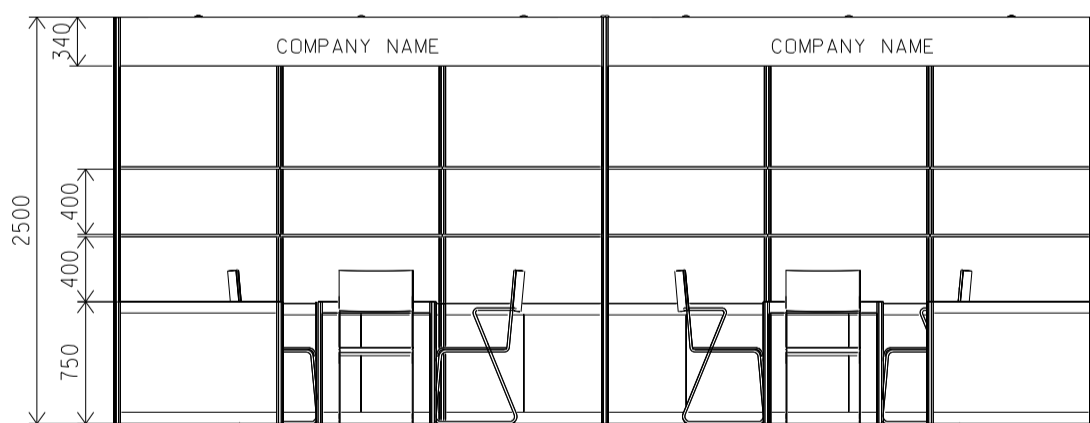

ELEVATION

BOOTH SPECIFICATIONS		QTY.
	LOCKABLE CABINET 1000L x 500W x 750H mm	6
	WOODEN DISPLAY SHELF FLAT (3000W X 300D mm)	4
	13W LED LAMP SPOTLIGHT (YELLOW LIGHT)	6
	13W LED LAMP LONGARMED SPOTLIGHT (YELLOW LIGHT)	4
	700W x 700D x 750H mm MEETING TABLE	2
	BLACK LEATHER CHAIR	6
	CEILING BEAM	9M
	DISPLAY PLATFORM	2
	RUBBISH BIN & CARPET (18sqm.)	

*The Hong Kong Trade Development Council reserves the right to change the configuration if necessary.

*如有需要，香港貿易發展局有權更改攤位結構。

6M x 3M Right Corner Booth

六米乘三米右邊角位攤位

PLAN

PERSPECTIVE

ELEVATION

BOOTH SPECIFICATIONS		QTY.
	LOCKABLE CABINET 1000L x 500W x 750H mm	6
	WOODEN DISPLAY SHELF FLAT (3000W X 300D mm)	4
	13W LED LAMP SPOTLIGHT (YELLOW LIGHT)	6
	13W LED LAMP LONGARMED SPOTLIGHT (YELLOW LIGHT)	4
	700W x 700D x 750H mm MEETING TABLE	2
	BLACK LEATHER CHAIR	6
	CEILING BEAM	9M
	DISPLAY PLATFORM	2
	RUBBISH BIN & CARPET (18sqm.)	

*The Hong Kong Trade Development Council reserves the right to change the configuration if necessary.

*如有需要，香港貿易發展局有權更改攤位結構。

9M x 3M Standard Booth

九米乘三米標準攤位

PLAN

PERSPECTIVE

ELEVATION

BOOTH SPECIFICATIONS		QTY.
	LOCKABLE CABINET 1000L x 500W x 750H mm	9
	WOODEN DISPLAY SHELF FLAT (3000W X 300D mm)	6
	13W LED LAMP SPOTLIGHT(YELLOW LIGHT)	9
	13W LED LAMP LONGARMED SPOTLIGHT (YELLOW LIGHT)	6
	700W x 700D x 750H mm MEETING TABLE	3
	BLACK LEATHER CHAIR	9
	CEILING BEAM	15M
	DISPLAY PLATFORM	3
	RUBBISH BIN & CARPET (27sqm.)	

*The Hong Kong Trade Development Council reserves the right to change the configuration if necessary.

*如有需要，香港貿易發展局有權更改攤位結構。

9M x 3M Standard Left Corner Booth

九米乘三米左邊角位攤位

PLAN

PERSPECTIVE

ELEVATION

BOOTH SPECIFICATIONS		QTY.
	LOCKABLE CABINET 1000L x 500W x 750H mm	9
	WOODEN DISPLAY SHELF FLAT (3000W X 300D mm)	6
	13W LED LAMP SPOTLIGHT(YELLOW LIGHT)	9
	13W LED LAMP LONGARMED SPOTLIGHT (YELLOW LIGHT)	6
	700W x 700D x 750H mm MEETING TABLE	3
	BLACK LEATHER CHAIR	9
	CEILING BEAM	15M
	DISPLAY PLATFORM	3
	RUBBISH BIN & CARPET (27sqm.)	