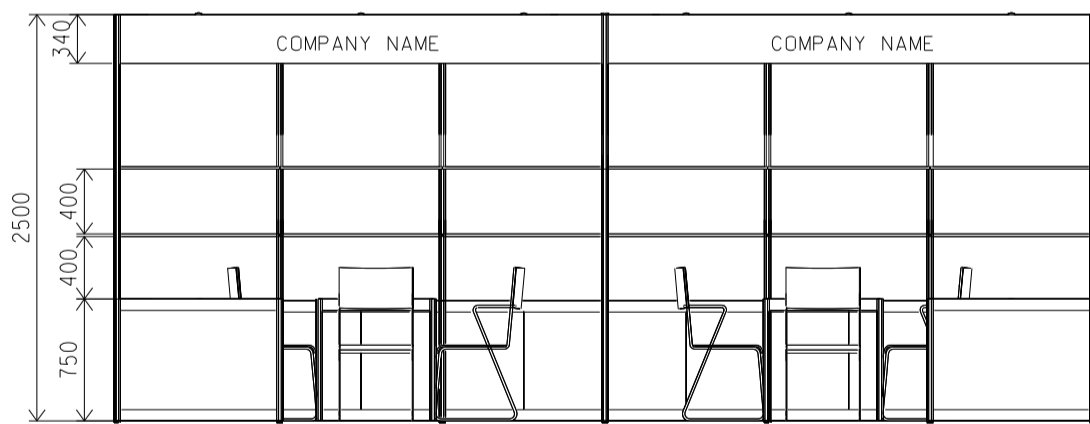

3M x 3M Left Corner Booth

三米乘三米左邊角位攤位

BOOTH SPECIFICATIONS		QTY.
	LOCKABLE CABINET 1000L x 500W x 750H mm	3
	WOODEN DISPLAY SHELF FLAT (3000W X 300D mm)	2
	13W LED LAMP SPOTLIGHT (YELLOW LIGHT)	3
	13W LED LAMP LONGARMED SPOTLIGHT (YELLOW LIGHT)	2
	700W x 700D x 750H mm MEETING TABLE	1
	BLACK LEATHER CHAIR	3
	CEILING BEAM	3M
	DISPLAY PLATFORM	1
	RUBBISH BIN & CARPET (9sqm.)	

3M x 3M Right Corner Booth

三米乘三米右邊角位攤位

BOOTH SPECIFICATIONS		QTY.
	LOCKABLE CABINET 1000L x 500W x 750H mm	3
	WOODEN DISPLAY SHELF FLAT (3000W X 300D mm)	2
	13W LED LAMP SPOTLIGHT (YELLOW LIGHT)	3
	13W LED LAMP LONGARMED SPOTLIGHT (YELLOW LIGHT)	2
	700W x 700D x 750H mm MEETING TABLE	1
	BLACK LEATHER CHAIR	3
	CEILING BEAM	3M
	DISPLAY PLATFORM	1
	RUBBISH BIN & CARPET (9sqm.)	

*The Hong Kong Trade Development Council reserves the right to change the configuration if necessary.

*如有需要，香港貿易發展局有權更改攤位結構。

6M x 3M Standard Booth

六米乘三米標準攤位

PLAN

PERSPECTIVE

ELEVATION

BOOTH SPECIFICATIONS		QTY.
	LOCKABLE CABINET 1000L x 500W x 750H mm	6
	WOODEN DISPLAY SHELF FLAT (3000W X 300D mm)	4
	13W LED LAMP SPOTLIGHT (YELLOW LIGHT)	6
	13W LED LAMP LONGARMED SPOTLIGHT (YELLOW LIGHT)	4
	700W x 700D x 750H mm MEETING TABLE	2
	BLACK LEATHER CHAIR	6
	CEILING BEAM	9M
	DISPLAY PLATFORM	2
	RUBBISH BIN & CARPET (18sqm.)	

ELEVATION

BOOTH SPECIFICATIONS		QTY.
	LOCKABLE CABINET 1000L x 500W x 750H mm	6
	WOODEN DISPLAY SHELF FLAT (3000W X 300D mm)	4
	13W LED LAMP SPOTLIGHT (YELLOW LIGHT)	6
	13W LED LAMP LONGARMED SPOTLIGHT (YELLOW LIGHT)	4
	700W x 700D x 750H mm MEETING TABLE	2
	BLACK LEATHER CHAIR	6
	CEILING BEAM	9M
	DISPLAY PLATFORM	2
	RUBBISH BIN & CARPET (18sqm.)	