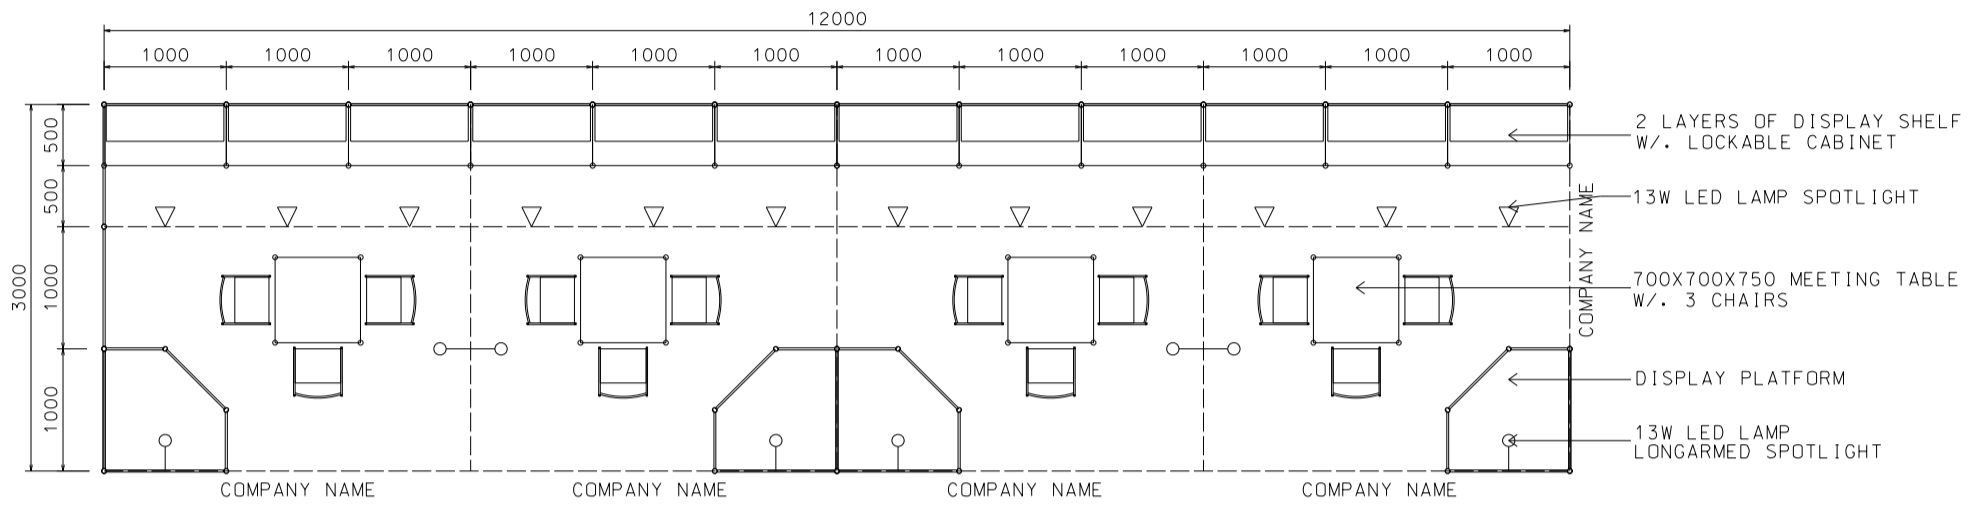

9M x 3M Standard Right Corner Booth

九米乘三米右邊角位攤位

PLAN

PERSPECTIVE

ELEVATION

BOOTH SPECIFICATIONS		QTY.
	LOCKABLE CABINET 1000L x 500W x 750H mm	9
	WOODEN DISPLAY SHELF FLAT (3000W X 300D mm)	6
	13W LED LAMP SPOTLIGHT(YELLOW LIGHT)	9
	13W LED LAMP LONGARMED SPOTLIGHT (YELLOW LIGHT)	6
	700W x 700D x 750H mm MEETING TABLE	3
	BLACK LEATHER CHAIR	9
	CEILING BEAM	15M
	DISPLAY PLATFORM	3
	RUBBISH BIN & CARPET (27sqm.)	

Hong Kong Toys & Games Fair

香港玩具展

12m x 3m Standard Booth

十二米乘三米標準攤位

PLAN

PERSPECTIVE

ELEVATION

BOOTH SPECIFICATIONS		QTY.
	LOCKABLE CABINET (1000L x 500W x 750H mm)	12
	WOODEN DISPLAY SHELF FLAT (3000W X 300D mm)	8
	13W LED LAMP SPOTLIGHT(YELLOW LIGHT)	12
	13W LED LAMP LONGARMED SPOTLIGHT (YELLOW LIGHT)	8
	MEETING TABLE (700W x 700D x 750H mm)	4
	BLACK LEATHER CHAIR	12
	CEILING BEAM	21M
	DISPLAY PLATFORM	4
	RUBBISH BIN & CARPET (36sq.m.)	

ELEVATION

BOOTH SPECIFICATIONS		QTY.
	LOCKABLE CABINET (1000L x 500W x 750H mm)	12
	WOODEN DISPLAY SHELF FLAT (3000W X 300D mm)	8
	13W LED LAMP SPOTLIGHT(YELLOW LIGHT)	12
	13W LED LAMP LONGARMED SPOTLIGHT (YELLOW LIGHT)	8
	MEETING TABLE (700W x 700D x 750H mm)	4
	BLACK LEATHER CHAIR	12
	CEILING BEAM	21M
	DISPLAY PLATFORM	4
	RUBBISH BIN & CARPET (36sq.m.)	

Hong Kong Toys & Games Fair

香港玩具展

12Mx3M Right Corner Booth

十二米乘三米右邊角位攤位

PLAN

PERSPECTIVE

ELEVATION

BOOTH SPECIFICATIONS		QTY.
	LOCKABLE CABINET (1000L x 500W x 750H mm)	12
	WOODEN DISPLAY SHELF FLAT (3000W X 300D mm)	8
	13W LED LAMP SPOTLIGHT(YELLOW LIGHT)	12
	13W LED LAMP LONGARMED SPOTLIGHT (YELLOW LIGHT)	8
	MEETING TABLE (700W x 700D x 750H mm)	4
	BLACK LEATHER CHAIR	12
	CEILING BEAM	21M
	DISPLAY PLATFORM	4
	RUBBISH BIN & CARPET (36 sq.m.)	