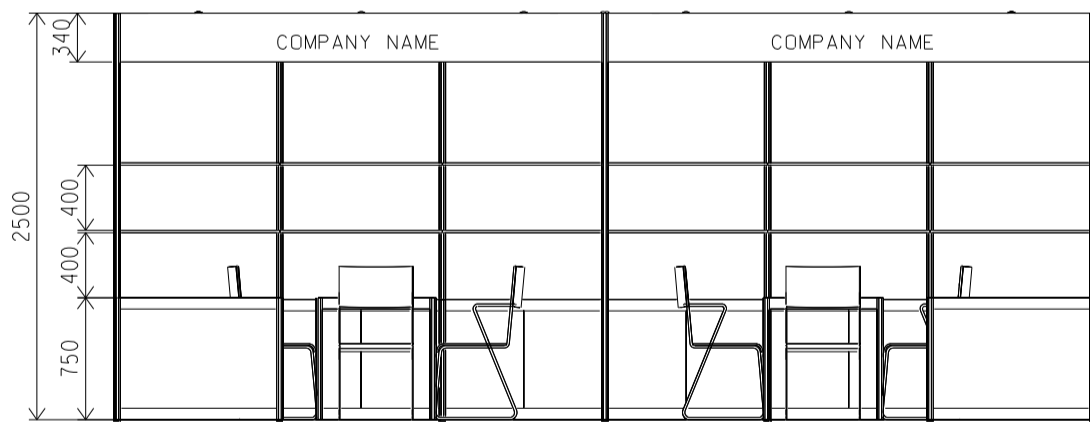

3M x 3M Right Corner Booth

三米乘三米右邊角位攤位

BOOTH SPECIFICATIONS		QTY.
	LOCKABLE CABINET 1000L x 500W x 750H mm	3
	WOODEN DISPLAY SHELF FLAT (3000W X 300D mm)	2
	13W LED LAMP SPOTLIGHT (YELLOW LIGHT)	3
	13W LED LAMP LONGARMED SPOTLIGHT (YELLOW LIGHT)	2
	700W x 700D x 750H mm MEETING TABLE	1
	BLACK LEATHER CHAIR	3
	CEILING BEAM	3M
	DISPLAY PLATFORM	1
	RUBBISH BIN & CARPET (9sqm.)	

*The Hong Kong Trade Development Council reserves the right to change the configuration if necessary.

*如有需要，香港貿易發展局有權更改攤位結構。

6M x 3M Standard Booth

六米乘三米標準攤位

PLAN

PERSPECTIVE

ELEVATION

BOOTH SPECIFICATIONS		QTY.
	LOCKABLE CABINET 1000L x 500W x 750H mm	6
	WOODEN DISPLAY SHELF FLAT (3000W X 300D mm)	4
	13W LED LAMP SPOTLIGHT (YELLOW LIGHT)	6
	13W LED LAMP LONGARMED SPOTLIGHT (YELLOW LIGHT)	4
	700W x 700D x 750H mm MEETING TABLE	2
	BLACK LEATHER CHAIR	6
	CEILING BEAM	9M
	DISPLAY PLATFORM	2
	RUBBISH BIN & CARPET (18sqm.)	

ELEVATION

BOOTH SPECIFICATIONS		QTY.
	LOCKABLE CABINET 1000L x 500W x 750H mm	6
	WOODEN DISPLAY SHELF FLAT (3000W X 300D mm)	4
	13W LED LAMP SPOTLIGHT (YELLOW LIGHT)	6
	13W LED LAMP LONGARMED SPOTLIGHT (YELLOW LIGHT)	4
	700W x 700D x 750H mm MEETING TABLE	2
	BLACK LEATHER CHAIR	6
	CEILING BEAM	9M
	DISPLAY PLATFORM	2
	RUBBISH BIN & CARPET (18sqm.)	

*The Hong Kong Trade Development Council reserves the right to change the configuration if necessary.

*如有需要，香港貿易發展局有權更改攤位結構。

6M x 3M Right Corner Booth

六米乘三米右邊角位攤位

PLAN

PERSPECTIVE

ELEVATION

BOOTH SPECIFICATIONS		QTY.
	LOCKABLE CABINET 1000L x 500W x 750H mm	6
	WOODEN DISPLAY SHELF FLAT (3000W X 300D mm)	4
	13W LED LAMP SPOTLIGHT (YELLOW LIGHT)	6
	13W LED LAMP LONGARMED SPOTLIGHT (YELLOW LIGHT)	4
	700W x 700D x 750H mm MEETING TABLE	2
	BLACK LEATHER CHAIR	6
	CEILING BEAM	9M
	DISPLAY PLATFORM	2
	RUBBISH BIN & CARPET (18sqm.)	