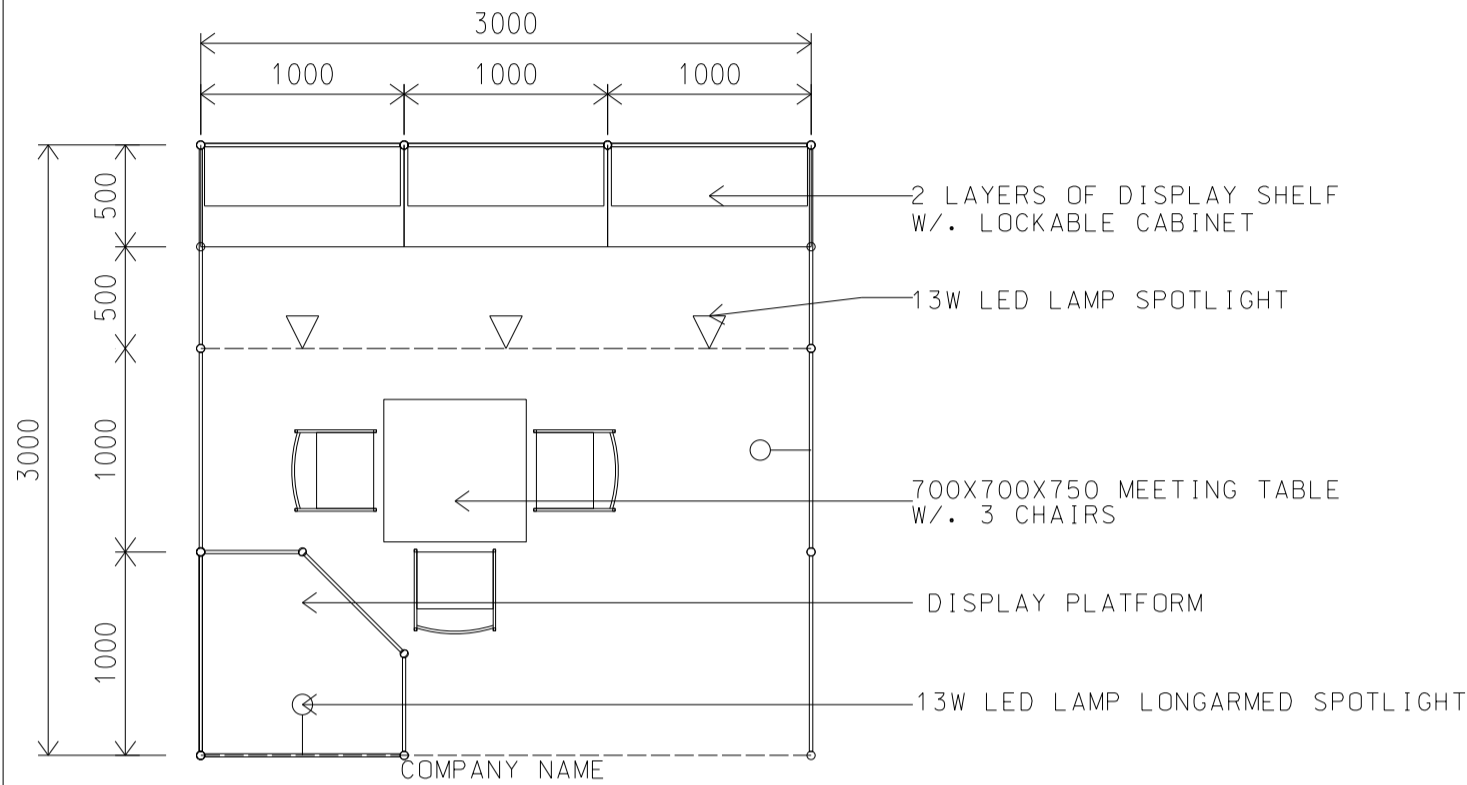

3M x 3M Standard Booth

三米乘三米標準攤位

BOOTH SPECIFICATIONS		QTY.
	LOCKABLE CABINET 1000L x 500W x 750H mm	3
	WOODEN DISPLAY SHELF FLAT (3000W X 300D mm)	2
	13W LED LAMP SPOTLIGHT (YELLOW LIGHT)	3
	13W LED LAMP LONGARMED SPOTLIGHT (YELLOW LIGHT)	2
	700W x 700D x 750H mm MEETING TABLE	1
	BLACK LEATHER CHAIR	3
	CEILING BEAM	3M
	DISPLAY PLATFORM	1
	RUBBISH BIN & CARPET (9sqm.)	

3M x 3M Left Corner Booth

三米乘三米左邊角位攤位

BOOTH SPECIFICATIONS		QTY.
	LOCKABLE CABINET 1000L x 500W x 750H mm	3
	WOODEN DISPLAY SHELF FLAT (3000W X 300D mm)	2
	13W LED LAMP SPOTLIGHT (YELLOW LIGHT)	3
	13W LED LAMP LONGARMED SPOTLIGHT (YELLOW LIGHT)	2
	700W x 700D x 750H mm MEETING TABLE	1
	BLACK LEATHER CHAIR	3
	CEILING BEAM	3M
	DISPLAY PLATFORM	1
	RUBBISH BIN & CARPET (9sqm.)	

3M x 3M Right Corner Booth

三米乘三米右邊角位攤位

BOOTH SPECIFICATIONS		QTY.
	LOCKABLE CABINET 1000L x 500W x 750H mm	3
	WOODEN DISPLAY SHELF FLAT (3000W X 300D mm)	2
	13W LED LAMP SPOTLIGHT (YELLOW LIGHT)	3
	13W LED LAMP LONGARMED SPOTLIGHT (YELLOW LIGHT)	2
	700W x 700D x 750H mm MEETING TABLE	1
	BLACK LEATHER CHAIR	3
	CEILING BEAM	3M
	DISPLAY PLATFORM	1
	RUBBISH BIN & CARPET (9sqm.)	

*The Hong Kong Trade Development Council reserves the right to change the configuration if necessary.

*如有需要，香港貿易發展局有權更改攤位結構。

6M x 3M Standard Booth

六米乘三米標準攤位

PLAN

PERSPECTIVE

ELEVATION

BOOTH SPECIFICATIONS		QTY.
	LOCKABLE CABINET 1000L x 500W x 750H mm	6
	WOODEN DISPLAY SHELF FLAT (3000W X 300D mm)	4
	13W LED LAMP SPOTLIGHT (YELLOW LIGHT)	6
	13W LED LAMP LONGARMED SPOTLIGHT (YELLOW LIGHT)	4
	700W x 700D x 750H mm MEETING TABLE	2
	BLACK LEATHER CHAIR	6
	CEILING BEAM	9M
	DISPLAY PLATFORM	2
	RUBBISH BIN & CARPET (18sqm.)	