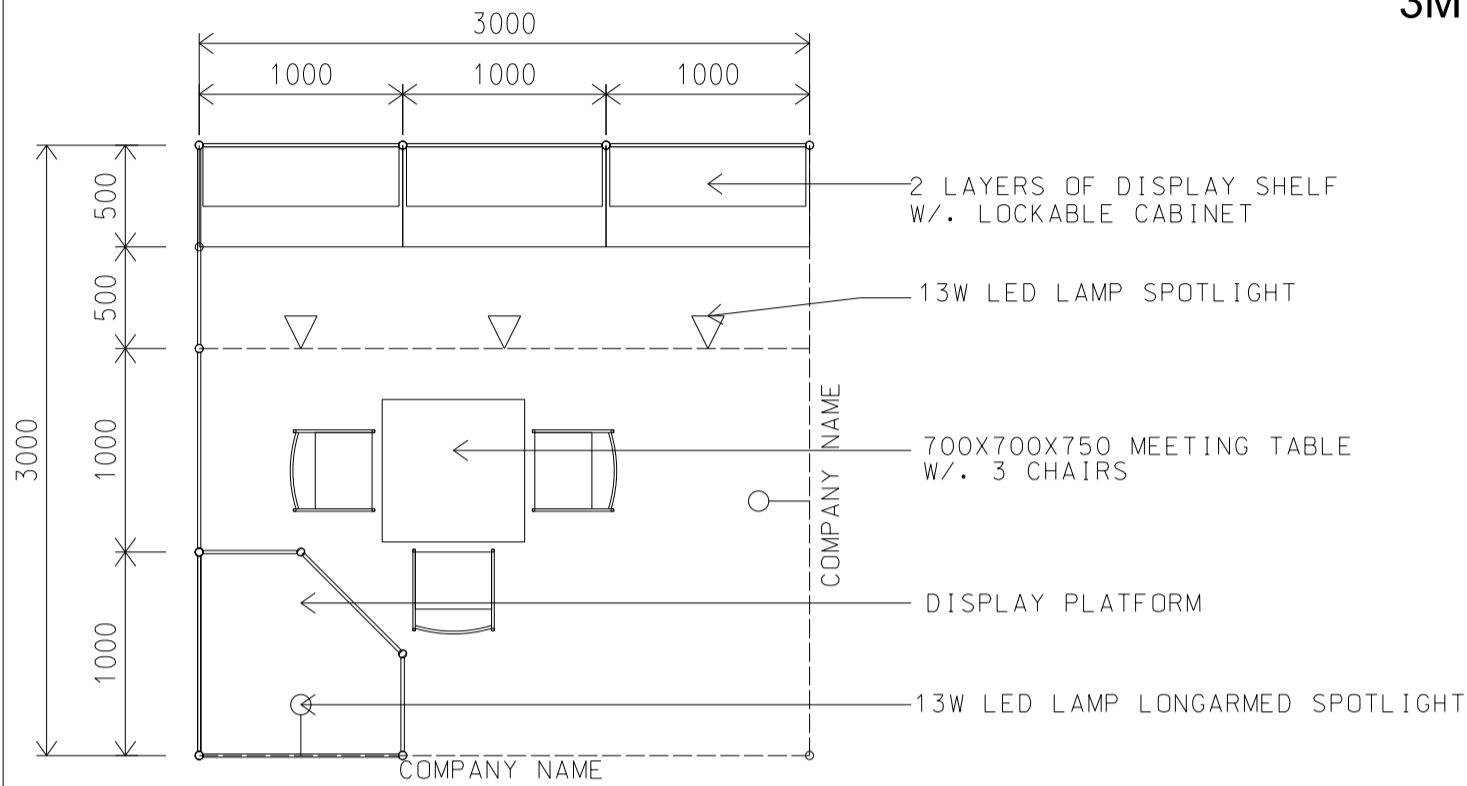

3M x 3M Standard Booth

三米乘三米標準攤位

BOOTH SPECIFICATIONS		QTY.
	LOCKABLE CABINET 1000L x 500W x 750H mm	3
	WOODEN DISPLAY SHELF FLAT (3000W X 300D mm)	2
	13W LED LAMP SPOTLIGHT (YELLOW LIGHT)	3
	13W LED LAMP LONGARMED SPOTLIGHT (YELLOW LIGHT)	2
	700W x 700D x 750H mm MEETING TABLE	1
	BLACK LEATHER CHAIR	3
	CEILING BEAM	3M
	DISPLAY PLATFORM	1
	RUBBISH BIN & CARPET (9sqm.)	

3M x 3M Left Corner Booth

三米乘三米左邊角位攤位

BOOTH SPECIFICATIONS		QTY.
	LOCKABLE CABINET 1000L x 500W x 750H mm	3
	WOODEN DISPLAY SHELF FLAT (3000W X 300D mm)	2
	13W LED LAMP SPOTLIGHT (YELLOW LIGHT)	3
	13W LED LAMP LONGARMED SPOTLIGHT (YELLOW LIGHT)	2
	700W x 700D x 750H mm MEETING TABLE	1
	BLACK LEATHER CHAIR	3
	CEILING BEAM	3M
	DISPLAY PLATFORM	1
	RUBBISH BIN & CARPET (9sqm.)	

3M x 3M Right Corner Booth

三米乘三米右邊角位攤位

BOOTH SPECIFICATIONS		QTY.
	LOCKABLE CABINET 1000L x 500W x 750H mm	3
	WOODEN DISPLAY SHELF FLAT (3000W X 300D mm)	2
	13W LED LAMP SPOTLIGHT (YELLOW LIGHT)	3
	13W LED LAMP LONGARMED SPOTLIGHT (YELLOW LIGHT)	2
	700W x 700D x 750H mm MEETING TABLE	1
	BLACK LEATHER CHAIR	3
	CEILING BEAM	3M
	DISPLAY PLATFORM	1
	RUBBISH BIN & CARPET (9sqm.)	

*The Hong Kong Trade Development Council reserves the right to change the configuration if necessary.

*如有需要，香港貿易發展局有權更改攤位結構。

6M x 3M Standard Booth

六米乘三米標準攤位

PLAN

PERSPECTIVE

ELEVATION

BOOTH SPECIFICATIONS		QTY.
	LOCKABLE CABINET 1000L x 500W x 750H mm	6
	WOODEN DISPLAY SHELF FLAT (3000W X 300D mm)	4
	13W LED LAMP SPOTLIGHT (YELLOW LIGHT)	6
	13W LED LAMP LONGARMED SPOTLIGHT (YELLOW LIGHT)	4
	700W x 700D x 750H mm MEETING TABLE	2
	BLACK LEATHER CHAIR	6
	CEILING BEAM	9M
	DISPLAY PLATFORM	2
	RUBBISH BIN & CARPET (18sqm.)	