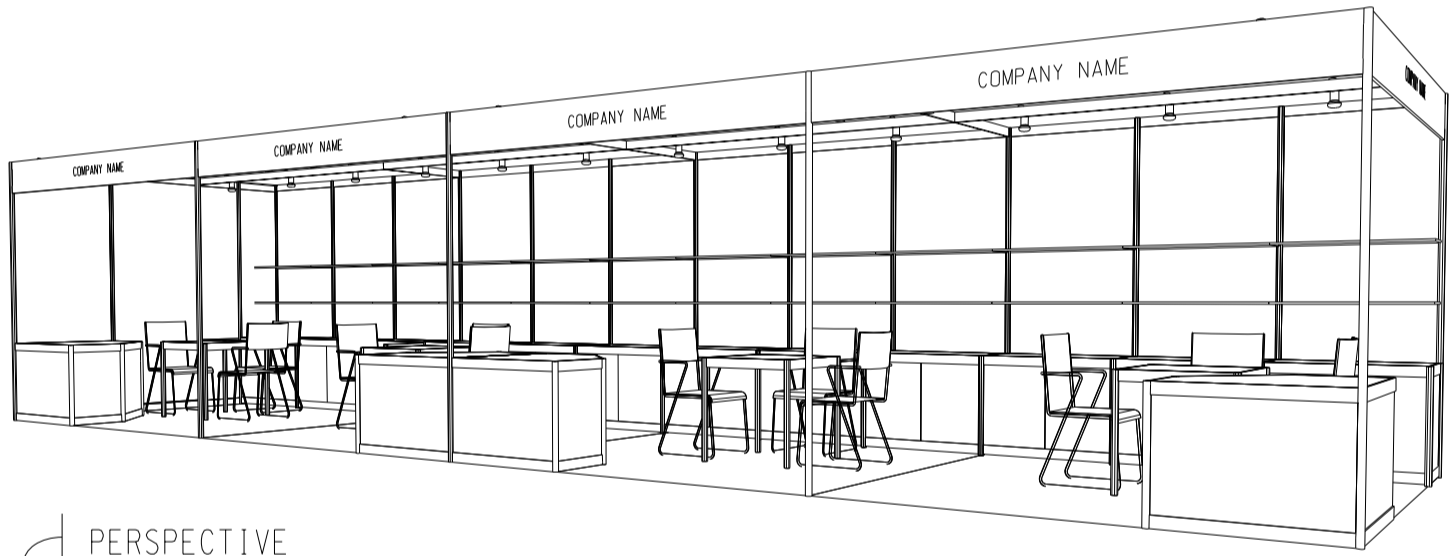

9M x 3M Standard Right Corner Booth

九米乘三米右邊角位攤位

PLAN

PERSPECTIVE

ELEVATION

BOOTH SPECIFICATIONS		QTY.
	LOCKABLE CABINET 1000L x 500W x 750H mm	9
	WOODEN DISPLAY SHELF FLAT (3000W X 300D mm)	6
	13W LED LAMP SPOTLIGHT(YELLOW LIGHT)	9
	13W LED LAMP LONGARMED SPOTLIGHT (YELLOW LIGHT)	6
	700W x 700D x 750H mm MEETING TABLE	3
	BLACK LEATHER CHAIR	9
	CEILING BEAM	15M
	DISPLAY PLATFORM	3
	RUBBISH BIN & CARPET (27sqm.)	

Hong Kong Toys & Games Fair

香港玩具展

12Mx3M Right Corner Booth

十二米乘三米右邊角位攤位

PLAN

PERSPECTIVE

ELEVATION

BOOTH SPECIFICATIONS		QTY.
	LOCKABLE CABINET (1000L x 500W x 750H mm)	12
	WOODEN DISPLAY SHELF FLAT (3000W X 300D mm)	8
	13W LED LAMP SPOTLIGHT(YELLOW LIGHT)	12
	13W LED LAMP LONGARMED SPOTLIGHT (YELLOW LIGHT)	8
	MEETING TABLE (700W x 700D x 750H mm)	4
	BLACK LEATHER CHAIR	12
	CEILING BEAM	21M
	DISPLAY PLATFORM	4
	RUBBISH BIN & CARPET (36 sq.m.)	