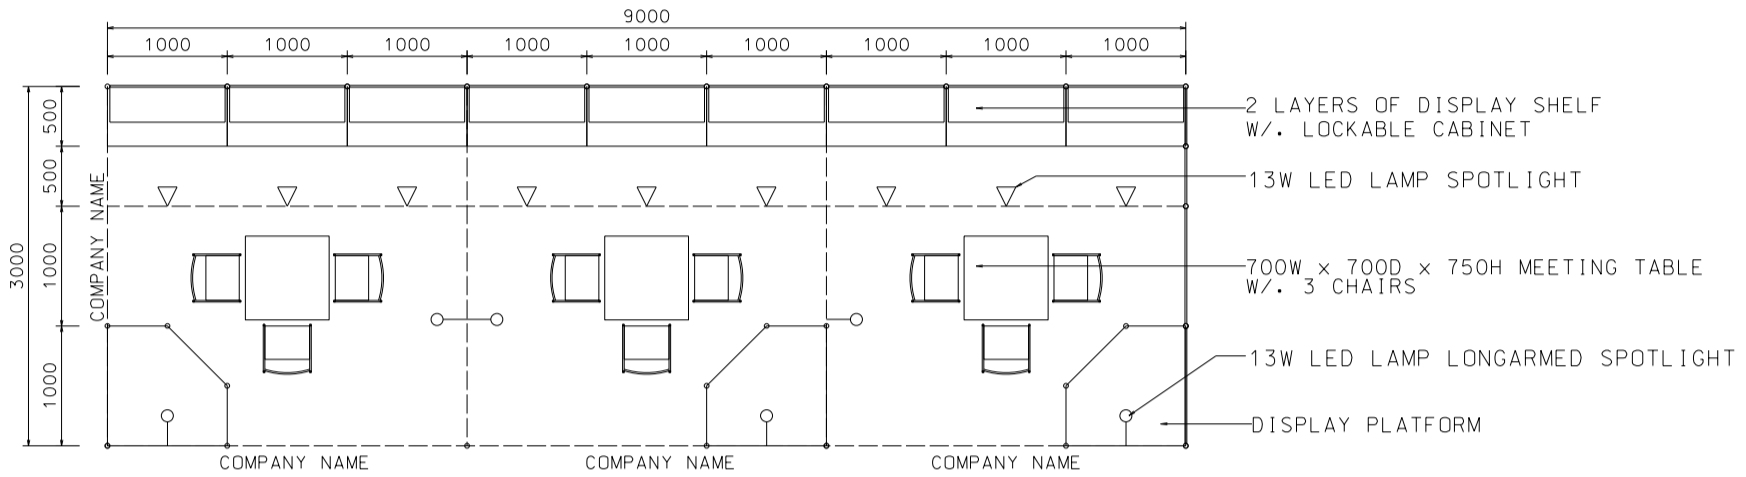

*The Hong Kong Trade Development Council reserves the right to change the configuration if necessary.

*如有需要，香港貿易發展局有權更改攤位結構。

9M x 3M Standard Booth

九米乘三米標準攤位

PLAN

PERSPECTIVE

ELEVATION

BOOTH SPECIFICATIONS		QTY.
	LOCKABLE CABINET 1000L x 500W x 750H mm	9
	WOODEN DISPLAY SHELF FLAT (3000W X 300D mm)	6
	13W LED LAMP SPOTLIGHT(YELLOW LIGHT)	9
	13W LED LAMP LONGARMED SPOTLIGHT (YELLOW LIGHT)	6
	700W x 700D x 750H mm MEETING TABLE	3
	BLACK LEATHER CHAIR	9
	CEILING BEAM	15M
	DISPLAY PLATFORM	3
	RUBBISH BIN & CARPET (27sqm.)	

*The Hong Kong Trade Development Council reserves the right to change the configuration if necessary.

*如有需要，香港貿易發展局有權更改攤位結構。

9M x 3M Standard Left Corner Booth

九米乘三米左邊角位攤位

PLAN

PERSPECTIVE

ELEVATION

BOOTH SPECIFICATIONS		QTY.
	LOCKABLE CABINET 1000L x 500W x 750H mm	9
	WOODEN DISPLAY SHELF FLAT (3000W X 300D mm)	6
	13W LED LAMP SPOTLIGHT(YELLOW LIGHT)	9
	13W LED LAMP LONGARMED SPOTLIGHT (YELLOW LIGHT)	6
	700W x 700D x 750H mm MEETING TABLE	3
	BLACK LEATHER CHAIR	9
	CEILING BEAM	15M
	DISPLAY PLATFORM	3
	RUBBISH BIN & CARPET (27sqm.)	

9M x 3M Standard Right Corner Booth

九米乘三米右邊角位攤位

PLAN

PERSPECTIVE

ELEVATION

BOOTH SPECIFICATIONS		QTY.
	LOCKABLE CABINET 1000L x 500W x 750H mm	9
	WOODEN DISPLAY SHELF FLAT (3000W X 300D mm)	6
	13W LED LAMP SPOTLIGHT(YELLOW LIGHT)	9
	13W LED LAMP LONGARMED SPOTLIGHT (YELLOW LIGHT)	6
	700W x 700D x 750H mm MEETING TABLE	3
	BLACK LEATHER CHAIR	9
	CEILING BEAM	15M
	DISPLAY PLATFORM	3
	RUBBISH BIN & CARPET (27sqm.)	