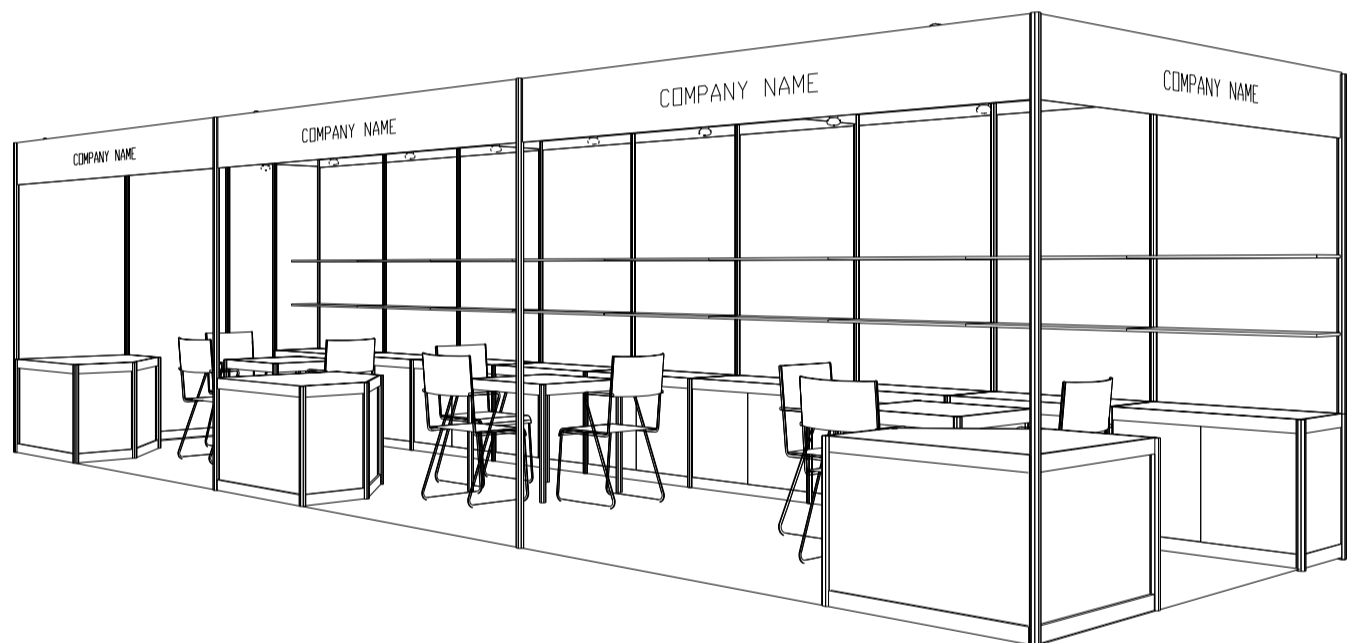

*The Hong Kong Trade Development Council reserves the right to change the configuration if necessary.

*如有需要，香港貿易發展局有權更改攤位結構。

9M x 3M Standard Booth

九米乘三米標準攤位

PLAN

PERSPECTIVE

ELEVATION

BOOTH SPECIFICATIONS		QTY.
	LOCKABLE CABINET 1000L x 500W x 750H mm	9
	WOODEN DISPLAY SHELF FLAT (3000W X 300D mm)	6
	13W LED LAMP SPOTLIGHT(YELLOW LIGHT)	9
	13W LED LAMP LONGARMED SPOTLIGHT (YELLOW LIGHT)	6
	700W x 700D x 750H mm MEETING TABLE	3
	BLACK LEATHER CHAIR	9
	CEILING BEAM	15M
	DISPLAY PLATFORM	3
	RUBBISH BIN & CARPET (27sqm.)	

*The Hong Kong Trade Development Council reserves the right to change the configuration if necessary.

*如有需要，香港貿易發展局有權更改攤位結構。

9M x 3M Standard Left Corner Booth

九米乘三米左邊角位攤位

PLAN

PERSPECTIVE

ELEVATION

BOOTH SPECIFICATIONS		QTY.
	LOCKABLE CABINET 1000L x 500W x 750H mm	9
	WOODEN DISPLAY SHELF FLAT (3000W X 300D mm)	6
	13W LED LAMP SPOTLIGHT(YELLOW LIGHT)	9
	13W LED LAMP LONGARMED SPOTLIGHT (YELLOW LIGHT)	6
	700W x 700D x 750H mm MEETING TABLE	3
	BLACK LEATHER CHAIR	9
	CEILING BEAM	15M
	DISPLAY PLATFORM	3
	RUBBISH BIN & CARPET (27sqm.)	

9M x 3M Standard Right Corner Booth

九米乘三米右邊角位攤位

PLAN

PERSPECTIVE

ELEVATION

BOOTH SPECIFICATIONS		QTY.
	LOCKABLE CABINET 1000L x 500W x 750H mm	9
	WOODEN DISPLAY SHELF FLAT (3000W X 300D mm)	6
	13W LED LAMP SPOTLIGHT(YELLOW LIGHT)	9
	13W LED LAMP LONGARMED SPOTLIGHT (YELLOW LIGHT)	6
	700W x 700D x 750H mm MEETING TABLE	3
	BLACK LEATHER CHAIR	9
	CEILING BEAM	15M
	DISPLAY PLATFORM	3
	RUBBISH BIN & CARPET (27sqm.)	