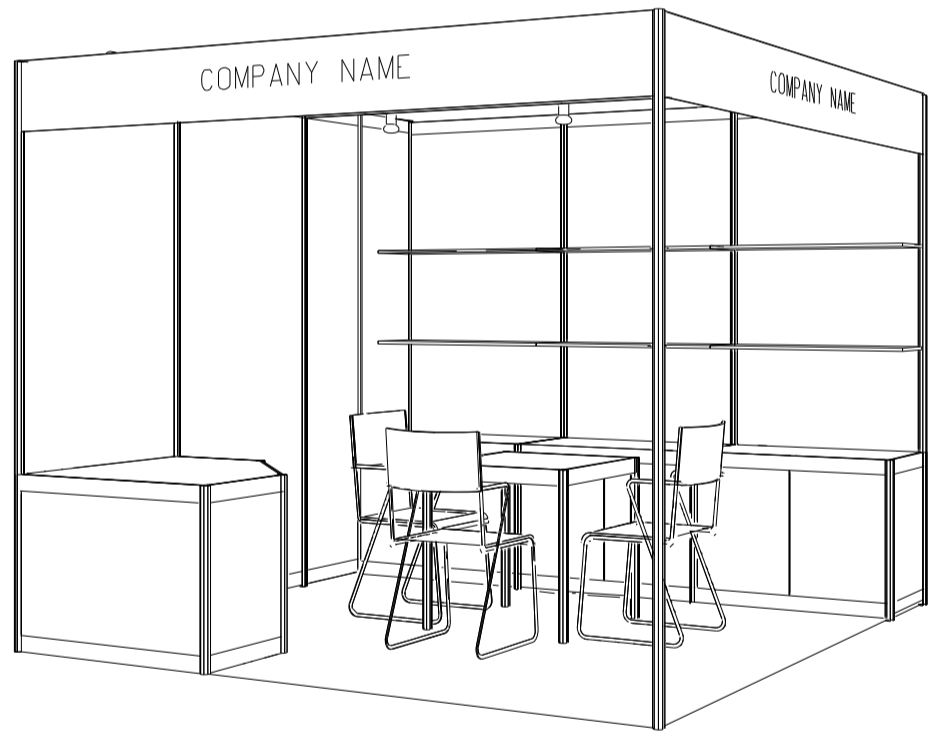

3M x 3M Standard Booth

三米乘三米標準攤位

BOOTH SPECIFICATIONS		QTY.
	LOCKABLE CABINET 1000L x 500W x 750H mm	3
	WOODEN DISPLAY SHELF FLAT (3000W X 300D mm)	2
	13W LED LAMP SPOTLIGHT (YELLOW LIGHT)	3
	13W LED LAMP LONGARMED SPOTLIGHT (YELLOW LIGHT)	2
	700W x 700D x 750H mm MEETING TABLE	1
	BLACK LEATHER CHAIR	3
	CEILING BEAM	3M
	DISPLAY PLATFORM	1
	RUBBISH BIN & CARPET (9sqm.)	

3M x 3M Left Corner Booth

三米乘三米左邊角位攤位

BOOTH SPECIFICATIONS		QTY.
	LOCKABLE CABINET 1000L x 500W x 750H mm	3
	WOODEN DISPLAY SHELF FLAT (3000W X 300D mm)	2
	13W LED LAMP SPOTLIGHT (YELLOW LIGHT)	3
	13W LED LAMP LONGARMED SPOTLIGHT (YELLOW LIGHT)	2
	700W x 700D x 750H mm MEETING TABLE	1
	BLACK LEATHER CHAIR	3
	CEILING BEAM	3M
	DISPLAY PLATFORM	1
	RUBBISH BIN & CARPET (9sqm.)	

3M x 3M Right Corner Booth

三米乘三米右邊角位攤位

BOOTH SPECIFICATIONS		QTY.
	LOCKABLE CABINET 1000L x 500W x 750H mm	3
	WOODEN DISPLAY SHELF FLAT (3000W X 300D mm)	2
	13W LED LAMP SPOTLIGHT (YELLOW LIGHT)	3
	13W LED LAMP LONGARMED SPOTLIGHT (YELLOW LIGHT)	2
	700W x 700D x 750H mm MEETING TABLE	1
	BLACK LEATHER CHAIR	3
	CEILING BEAM	3M
	DISPLAY PLATFORM	1
	RUBBISH BIN & CARPET (9sqm.)	

*The Hong Kong Trade Development Council reserves the right to change the configuration if necessary.

*如有需要，香港貿易發展局有權更改攤位結構。

6M x 3M Standard Booth

六米乘三米標準攤位

PLAN

PERSPECTIVE

ELEVATION

BOOTH SPECIFICATIONS		QTY.
	LOCKABLE CABINET 1000L x 500W x 750H mm	6
	WOODEN DISPLAY SHELF FLAT (3000W X 300D mm)	4
	13W LED LAMP SPOTLIGHT (YELLOW LIGHT)	6
	13W LED LAMP LONGARMED SPOTLIGHT (YELLOW LIGHT)	4
	700W x 700D x 750H mm MEETING TABLE	2
	BLACK LEATHER CHAIR	6
	CEILING BEAM	9M
	DISPLAY PLATFORM	2
	RUBBISH BIN & CARPET (18sqm.)	