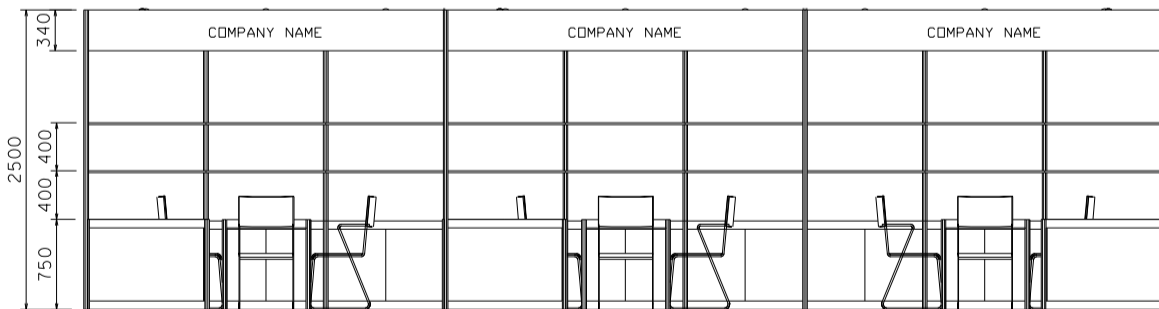

*The Hong Kong Trade Development Council reserves the right to change the configuration if necessary.

*如有需要，香港貿易發展局有權更改攤位結構。

6M x 3M Right Corner Booth

六米乘三米右邊角位攤位

PLAN

PERSPECTIVE

ELEVATION

BOOTH SPECIFICATIONS		QTY.
	LOCKABLE CABINET 1000L x 500W x 750H mm	6
	WOODEN DISPLAY SHELF FLAT (3000W X 300D mm)	4
	13W LED LAMP SPOTLIGHT (YELLOW LIGHT)	6
	13W LED LAMP LONGARMED SPOTLIGHT (YELLOW LIGHT)	4
	700W x 700D x 750H mm MEETING TABLE	2
	BLACK LEATHER CHAIR	6
	CEILING BEAM	9M
	DISPLAY PLATFORM	2
	RUBBISH BIN & CARPET (18sqm.)	

*The Hong Kong Trade Development Council reserves the right to change the configuration if necessary.

*如有需要，香港貿易發展局有權更改攤位結構。

9M x 3M Standard Booth

九米乘三米標準攤位

PLAN

PERSPECTIVE

ELEVATION

BOOTH SPECIFICATIONS		QTY.
	LOCKABLE CABINET 1000L x 500W x 750H mm	9
	WOODEN DISPLAY SHELF FLAT (3000W X 300D mm)	6
	13W LED LAMP SPOTLIGHT(YELLOW LIGHT)	9
	13W LED LAMP LONGARMED SPOTLIGHT (YELLOW LIGHT)	6
	700W x 700D x 750H mm MEETING TABLE	3
	BLACK LEATHER CHAIR	9
	CEILING BEAM	15M
	DISPLAY PLATFORM	3
	RUBBISH BIN & CARPET (27sqm.)	

*The Hong Kong Trade Development Council reserves the right to change the configuration if necessary.

*如有需要，香港貿易發展局有權更改攤位結構。

9M x 3M Standard Left Corner Booth

九米乘三米左邊角位攤位

PLAN

PERSPECTIVE

ELEVATION

BOOTH SPECIFICATIONS		QTY.
	LOCKABLE CABINET 1000L x 500W x 750H mm	9
	WOODEN DISPLAY SHELF FLAT (3000W X 300D mm)	6
	13W LED LAMP SPOTLIGHT(YELLOW LIGHT)	9
	13W LED LAMP LONGARMED SPOTLIGHT (YELLOW LIGHT)	6
	700W x 700D x 750H mm MEETING TABLE	3
	BLACK LEATHER CHAIR	9
	CEILING BEAM	15M
	DISPLAY PLATFORM	3
	RUBBISH BIN & CARPET (27sqm.)	