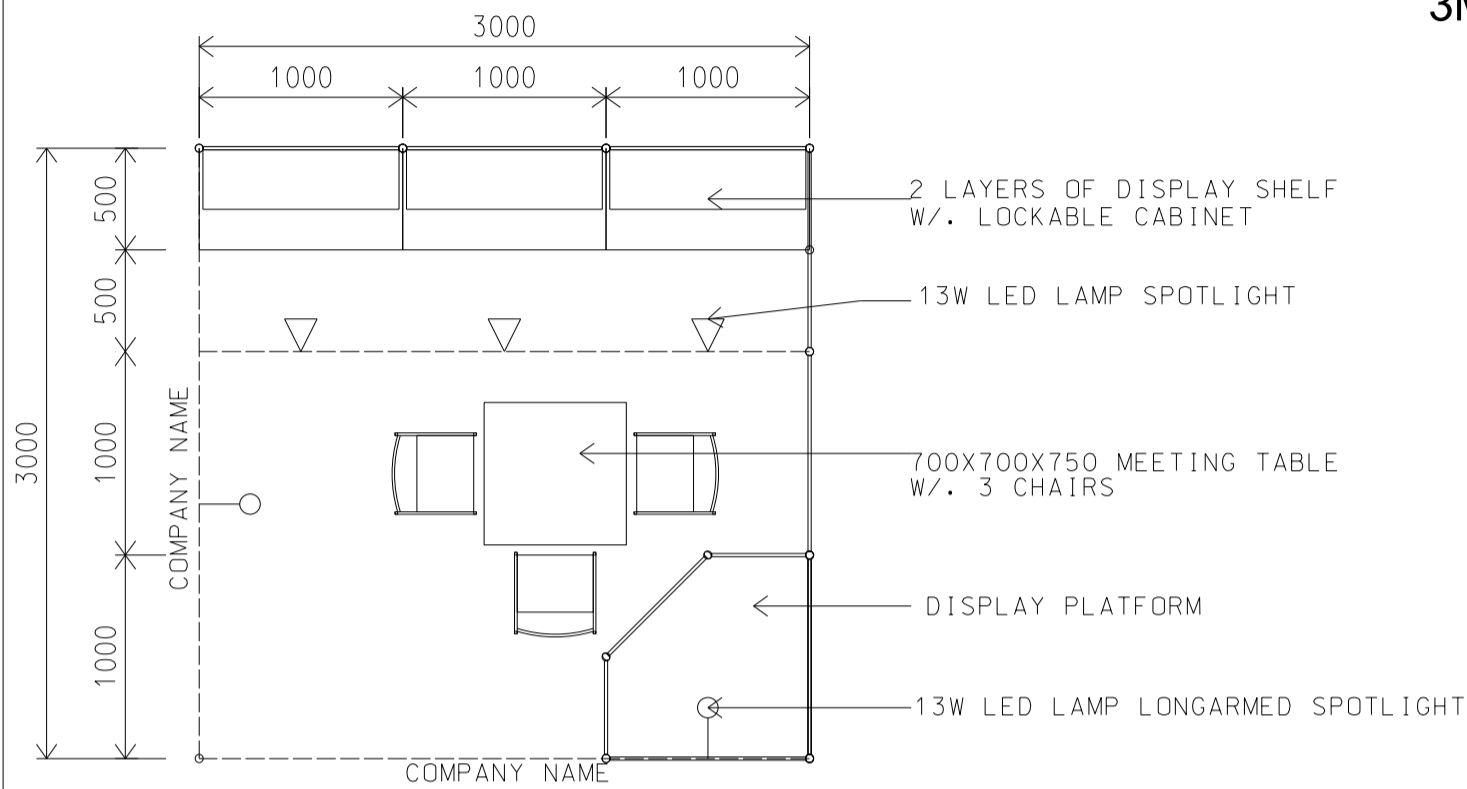

3M x 3M Standard Booth

三米乘三米標準攤位

BOOTH SPECIFICATIONS		QTY.
	LOCKABLE CABINET 1000L x 500W x 750H mm	3
	WOODEN DISPLAY SHELF FLAT (3000W X 300D mm)	2
	13W LED LAMP SPOTLIGHT (YELLOW LIGHT)	3
	13W LED LAMP LONGARMED SPOTLIGHT (YELLOW LIGHT)	2
	700W x 700D x 750H mm MEETING TABLE	1
	BLACK LEATHER CHAIR	3
	CEILING BEAM	3M
	DISPLAY PLATFORM	1
	RUBBISH BIN & CARPET (9sqm.)	

3M x 3M Left Corner Booth

三米乘三米左邊角位攤位

BOOTH SPECIFICATIONS		QTY.
	LOCKABLE CABINET 1000L x 500W x 750H mm	3
	WOODEN DISPLAY SHELF FLAT (3000W X 300D mm)	2
	13W LED LAMP SPOTLIGHT (YELLOW LIGHT)	3
	13W LED LAMP LONGARMED SPOTLIGHT (YELLOW LIGHT)	2
	700W x 700D x 750H mm MEETING TABLE	1
	BLACK LEATHER CHAIR	3
	CEILING BEAM	3M
	DISPLAY PLATFORM	1
	RUBBISH BIN & CARPET (9sqm.)	

3M x 3M Right Corner Booth

三米乘三米右邊角位攤位

BOOTH SPECIFICATIONS		QTY.
	LOCKABLE CABINET 1000L x 500W x 750H mm	3
	WOODEN DISPLAY SHELF FLAT (3000W X 300D mm)	2
	13W LED LAMP SPOTLIGHT (YELLOW LIGHT)	3
	13W LED LAMP LONGARMED SPOTLIGHT (YELLOW LIGHT)	2
	700W x 700D x 750H mm MEETING TABLE	1
	BLACK LEATHER CHAIR	3
	CEILING BEAM	3M
	DISPLAY PLATFORM	1
	RUBBISH BIN & CARPET (9sqm.)	

*The Hong Kong Trade Development Council reserves the right to change the configuration if necessary.

*如有需要，香港貿易發展局有權更改攤位結構。

6M x 3M Standard Booth

六米乘三米標準攤位

PLAN

PERSPECTIVE

ELEVATION

BOOTH SPECIFICATIONS		QTY.
	LOCKABLE CABINET 1000L x 500W x 750H mm	6
	WOODEN DISPLAY SHELF FLAT (3000W X 300D mm)	4
	13W LED LAMP SPOTLIGHT (YELLOW LIGHT)	6
	13W LED LAMP LONGARMED SPOTLIGHT (YELLOW LIGHT)	4
	700W x 700D x 750H mm MEETING TABLE	2
	BLACK LEATHER CHAIR	6
	CEILING BEAM	9M
	DISPLAY PLATFORM	2
	RUBBISH BIN & CARPET (18sqm.)	