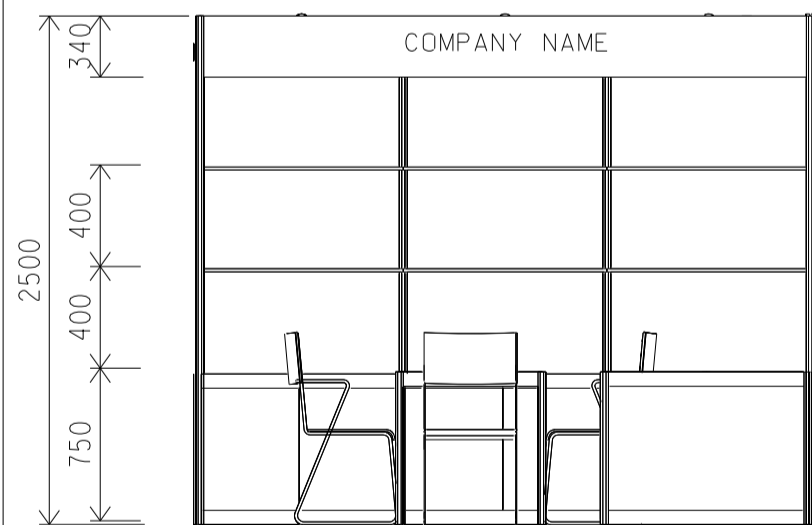

3M x 3M Standard Booth

三米乘三米標準攤位

BOOTH SPECIFICATIONS		QTY.
	LOCKABLE CABINET 1000L x 500W x 750H mm	3
	WOODEN DISPLAY SHELF FLAT (3000W X 300D mm)	2
	13W LED LAMP SPOTLIGHT (YELLOW LIGHT)	3
	13W LED LAMP LONGARMED SPOTLIGHT (YELLOW LIGHT)	2
	700W x 700D x 750H mm MEETING TABLE	1
	BLACK LEATHER CHAIR	3
	CEILING BEAM	3M
	DISPLAY PLATFORM	1
	RUBBISH BIN & CARPET (9sqm.)	

3M x 3M Left Corner Booth

三米乘三米左邊角位攤位

BOOTH SPECIFICATIONS		QTY.
	LOCKABLE CABINET 1000L x 500W x 750H mm	3
	WOODEN DISPLAY SHELF FLAT (3000W X 300D mm)	2
	13W LED LAMP SPOTLIGHT (YELLOW LIGHT)	3
	13W LED LAMP LONGARMED SPOTLIGHT (YELLOW LIGHT)	2
	700W x 700D x 750H mm MEETING TABLE	1
	BLACK LEATHER CHAIR	3
	CEILING BEAM	3M
	DISPLAY PLATFORM	1
	RUBBISH BIN & CARPET (9sqm.)	

3M x 3M Right Corner Booth

三米乘三米右邊角位攤位

BOOTH SPECIFICATIONS		QTY.
	LOCKABLE CABINET 1000L x 500W x 750H mm	3
	WOODEN DISPLAY SHELF FLAT (3000W X 300D mm)	2
	13W LED LAMP SPOTLIGHT (YELLOW LIGHT)	3
	13W LED LAMP LONGARMED SPOTLIGHT (YELLOW LIGHT)	2
	700W x 700D x 750H mm MEETING TABLE	1
	BLACK LEATHER CHAIR	3
	CEILING BEAM	3M
	DISPLAY PLATFORM	1
	RUBBISH BIN & CARPET (9sqm.)	

*The Hong Kong Trade Development Council reserves the right to change the configuration if necessary.

*如有需要，香港貿易發展局有權更改攤位結構。

6M x 3M Standard Booth

六米乘三米標準攤位

PLAN

PERSPECTIVE

ELEVATION

BOOTH SPECIFICATIONS		QTY.
	LOCKABLE CABINET 1000L x 500W x 750H mm	6
	WOODEN DISPLAY SHELF FLAT (3000W X 300D mm)	4
	13W LED LAMP SPOTLIGHT (YELLOW LIGHT)	6
	13W LED LAMP LONGARMED SPOTLIGHT (YELLOW LIGHT)	4
	700W x 700D x 750H mm MEETING TABLE	2
	BLACK LEATHER CHAIR	6
	CEILING BEAM	9M
	DISPLAY PLATFORM	2
	RUBBISH BIN & CARPET (18sqm.)	