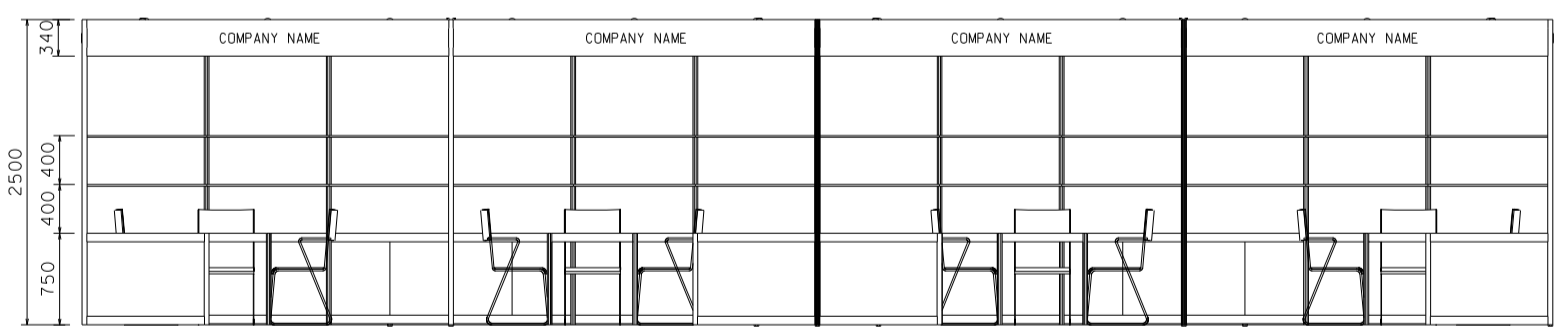

Hong Kong Toys & Games Fair

香港玩具展

12Mx3M Right Corner Booth

十二米乘三米右邊角位攤位

PLAN

PERSPECTIVE

ELEVATION

BOOTH SPECIFICATIONS		QTY.
	LOCKABLE CABINET (1000L x 500W x 750H mm)	12
	WOODEN DISPLAY SHELF FLAT (3000W X 300D mm)	8
	13W LED LAMP SPOTLIGHT(YELLOW LIGHT)	12
	13W LED LAMP LONGARMED SPOTLIGHT (YELLOW LIGHT)	8
	MEETING TABLE (700W x 700D x 750H mm)	4
	BLACK LEATHER CHAIR	12
	CEILING BEAM	21M
	DISPLAY PLATFORM	4
	RUBBISH BIN & CARPET (36 sq.m.)	