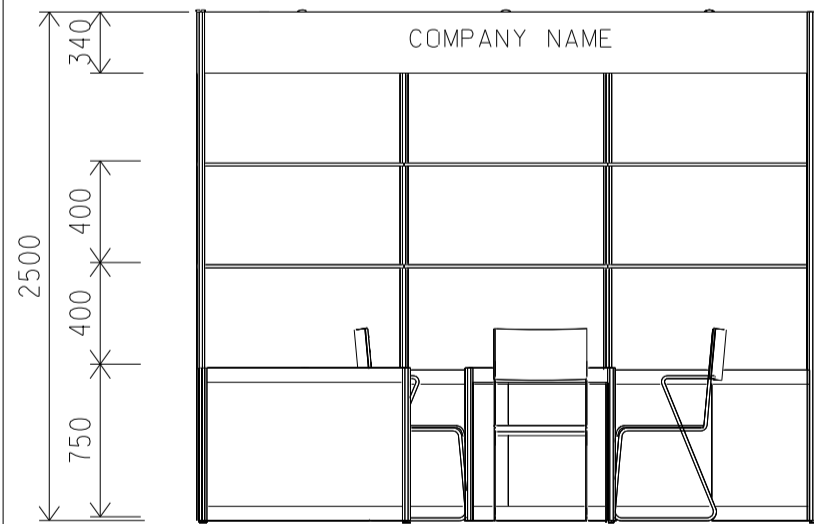

3M x 3M Standard Booth

三米乘三米標準攤位

BOOTH SPECIFICATIONS		QTY.
	LOCKABLE CABINET 1000L x 500W x 750H mm	3
	WOODEN DISPLAY SHELF FLAT (3000W X 300D mm)	2
	13W LED LAMP SPOTLIGHT (YELLOW LIGHT)	3
	13W LED LAMP LONGARMED SPOTLIGHT (YELLOW LIGHT)	2
	700W x 700D x 750H mm MEETING TABLE	1
	BLACK LEATHER CHAIR	3
	CEILING BEAM	3M
	DISPLAY PLATFORM	1
	RUBBISH BIN & CARPET (9sqm.)	

3M x 3M Left Corner Booth

三米乘三米左邊角位攤位

BOOTH SPECIFICATIONS		QTY.
	LOCKABLE CABINET 1000L x 500W x 750H mm	3
	WOODEN DISPLAY SHELF FLAT (3000W X 300D mm)	2
	13W LED LAMP SPOTLIGHT (YELLOW LIGHT)	3
	13W LED LAMP LONGARMED SPOTLIGHT (YELLOW LIGHT)	2
	700W x 700D x 750H mm MEETING TABLE	1
	BLACK LEATHER CHAIR	3
	CEILING BEAM	3M
	DISPLAY PLATFORM	1
	RUBBISH BIN & CARPET (9sqm.)	

3M x 3M Right Corner Booth

三米乘三米右邊角位攤位

BOOTH SPECIFICATIONS		QTY.
	LOCKABLE CABINET 1000L x 500W x 750H mm	3
	WOODEN DISPLAY SHELF FLAT (3000W X 300D mm)	2
	13W LED LAMP SPOTLIGHT (YELLOW LIGHT)	3
	13W LED LAMP LONGARMED SPOTLIGHT (YELLOW LIGHT)	2
	700W x 700D x 750H mm MEETING TABLE	1
	BLACK LEATHER CHAIR	3
	CEILING BEAM	3M
	DISPLAY PLATFORM	1
	RUBBISH BIN & CARPET (9sqm.)	

*The Hong Kong Trade Development Council reserves the right to change the configuration if necessary.

*如有需要，香港貿易發展局有權更改攤位結構。

6M x 3M Standard Booth

六米乘三米標準攤位

PLAN

PERSPECTIVE

ELEVATION

BOOTH SPECIFICATIONS		QTY.
	LOCKABLE CABINET 1000L x 500W x 750H mm	6
	WOODEN DISPLAY SHELF FLAT (3000W X 300D mm)	4
	13W LED LAMP SPOTLIGHT (YELLOW LIGHT)	6
	13W LED LAMP LONGARMED SPOTLIGHT (YELLOW LIGHT)	4
	700W x 700D x 750H mm MEETING TABLE	2
	BLACK LEATHER CHAIR	6
	CEILING BEAM	9M
	DISPLAY PLATFORM	2
	RUBBISH BIN & CARPET (18sqm.)	