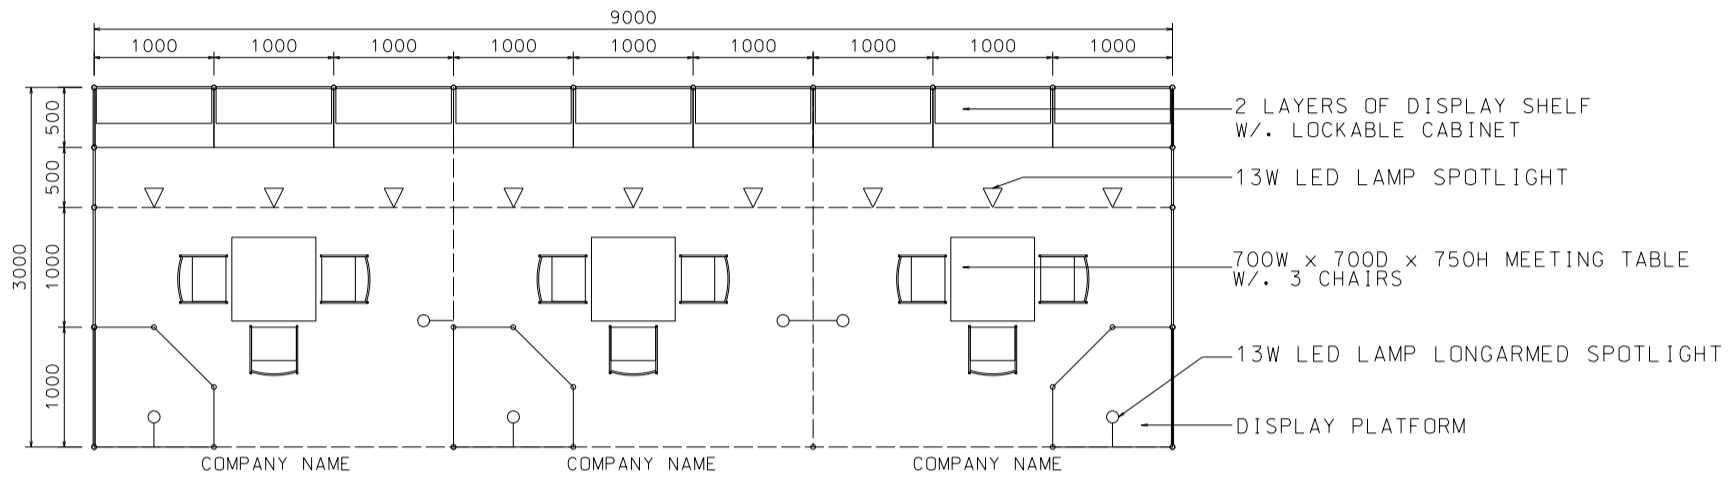

ELEVATION

BOOTH SPECIFICATIONS		QTY.
	LOCKABLE CABINET 1000L x 500W x 750H mm	6
	WOODEN DISPLAY SHELF FLAT (3000W X 300D mm)	4
	13W LED LAMP SPOTLIGHT (YELLOW LIGHT)	6
	13W LED LAMP LONGARMED SPOTLIGHT (YELLOW LIGHT)	4
	700W x 700D x 750H mm MEETING TABLE	2
	BLACK LEATHER CHAIR	6
	CEILING BEAM	9M
	DISPLAY PLATFORM	2
	RUBBISH BIN & CARPET (18sqm.)	

*The Hong Kong Trade Development Council reserves the right to change the configuration if necessary.

*如有需要，香港貿易發展局有權更改攤位結構。

6M x 3M Right Corner Booth

六米乘三米右邊角位攤位

PLAN

PERSPECTIVE

ELEVATION

BOOTH SPECIFICATIONS		QTY.
	LOCKABLE CABINET 1000L x 500W x 750H mm	6
	WOODEN DISPLAY SHELF FLAT (3000W X 300D mm)	4
	13W LED LAMP SPOTLIGHT (YELLOW LIGHT)	6
	13W LED LAMP LONGARMED SPOTLIGHT (YELLOW LIGHT)	4
	700W x 700D x 750H mm MEETING TABLE	2
	BLACK LEATHER CHAIR	6
	CEILING BEAM	9M
	DISPLAY PLATFORM	2
	RUBBISH BIN & CARPET (18sqm.)	

*The Hong Kong Trade Development Council reserves the right to change the configuration if necessary.

*如有需要，香港貿易發展局有權更改攤位結構。

9M x 3M Standard Booth

九米乘三米標準攤位

PLAN

PERSPECTIVE

ELEVATION

BOOTH SPECIFICATIONS		QTY.
	LOCKABLE CABINET 1000L x 500W x 750H mm	9
	WOODEN DISPLAY SHELF FLAT (3000W X 300D mm)	6
	13W LED LAMP SPOTLIGHT(YELLOW LIGHT)	9
	13W LED LAMP LONGARMED SPOTLIGHT (YELLOW LIGHT)	6
	700W x 700D x 750H mm MEETING TABLE	3
	BLACK LEATHER CHAIR	9
	CEILING BEAM	15M
	DISPLAY PLATFORM	3
	RUBBISH BIN & CARPET (27sqm.)	

*The Hong Kong Trade Development Council reserves the right to change the configuration if necessary.

*如有需要，香港貿易發展局有權更改攤位結構。

9M x 3M Standard Left Corner Booth

九米乘三米左邊角位攤位

PLAN

PERSPECTIVE

ELEVATION

BOOTH SPECIFICATIONS		QTY.
	LOCKABLE CABINET 1000L x 500W x 750H mm	9
	WOODEN DISPLAY SHELF FLAT (3000W X 300D mm)	6
	13W LED LAMP SPOTLIGHT(YELLOW LIGHT)	9
	13W LED LAMP LONGARMED SPOTLIGHT (YELLOW LIGHT)	6
	700W x 700D x 750H mm MEETING TABLE	3
	BLACK LEATHER CHAIR	9
	CEILING BEAM	15M
	DISPLAY PLATFORM	3
	RUBBISH BIN & CARPET (27sqm.)	