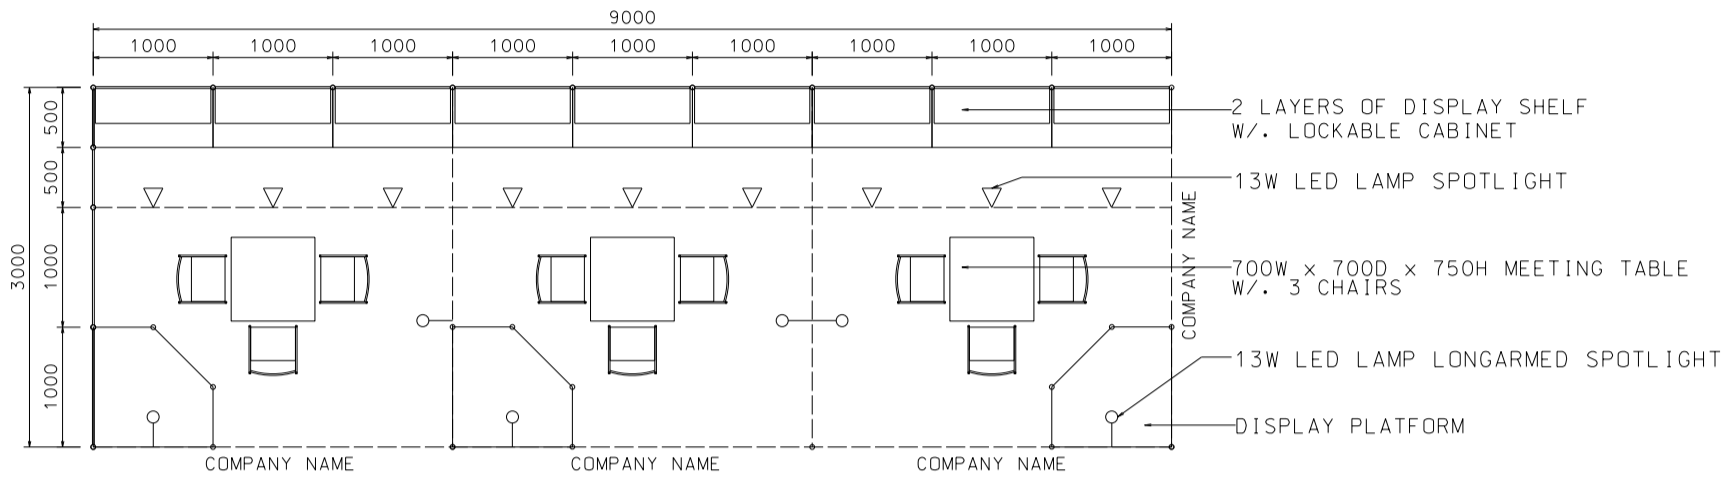

*The Hong Kong Trade Development Council reserves the right to change the configuration if necessary.

*如有需要，香港貿易發展局有權更改攤位結構。

9M x 3M Standard Booth

九米乘三米標準攤位

PLAN

PERSPECTIVE

ELEVATION

BOOTH SPECIFICATIONS		QTY.
	LOCKABLE CABINET 1000L x 500W x 750H mm	9
	WOODEN DISPLAY SHELF FLAT (3000W X 300D mm)	6
	13W LED LAMP SPOTLIGHT(YELLOW LIGHT)	9
	13W LED LAMP LONGARMED SPOTLIGHT (YELLOW LIGHT)	6
	700W x 700D x 750H mm MEETING TABLE	3
	BLACK LEATHER CHAIR	9
	CEILING BEAM	15M
	DISPLAY PLATFORM	3
	RUBBISH BIN & CARPET (27sqm.)	

*The Hong Kong Trade Development Council reserves the right to change the configuration if necessary.

*如有需要，香港貿易發展局有權更改攤位結構。

9M x 3M Standard Left Corner Booth

九米乘三米左邊角位攤位

PLAN

PERSPECTIVE

ELEVATION

BOOTH SPECIFICATIONS		QTY.
	LOCKABLE CABINET 1000L x 500W x 750H mm	9
	WOODEN DISPLAY SHELF FLAT (3000W X 300D mm)	6
	13W LED LAMP SPOTLIGHT(YELLOW LIGHT)	9
	13W LED LAMP LONGARMED SPOTLIGHT (YELLOW LIGHT)	6
	700W x 700D x 750H mm MEETING TABLE	3
	BLACK LEATHER CHAIR	9
	CEILING BEAM	15M
	DISPLAY PLATFORM	3
	RUBBISH BIN & CARPET (27sqm.)	

9M x 3M Standard Right Corner Booth

九米乘三米右邊角位攤位

PLAN

PERSPECTIVE

ELEVATION

BOOTH SPECIFICATIONS		QTY.
	LOCKABLE CABINET 1000L x 500W x 750H mm	9
	WOODEN DISPLAY SHELF FLAT (3000W X 300D mm)	6
	13W LED LAMP SPOTLIGHT(YELLOW LIGHT)	9
	13W LED LAMP LONGARMED SPOTLIGHT (YELLOW LIGHT)	6
	700W x 700D x 750H mm MEETING TABLE	3
	BLACK LEATHER CHAIR	9
	CEILING BEAM	15M
	DISPLAY PLATFORM	3
	RUBBISH BIN & CARPET (27sqm.)	

Hong Kong Toys & Games Fair

香港玩具展

12m x 3m Standard Booth

十二米乘三米標準攤位

PLAN

PERSPECTIVE

ELEVATION

BOOTH SPECIFICATIONS		QTY.
	LOCKABLE CABINET (1000L x 500W x 750H mm)	12
	WOODEN DISPLAY SHELF FLAT (3000W X 300D mm)	8
	13W LED LAMP SPOTLIGHT(YELLOW LIGHT)	12
	13W LED LAMP LONGARMED SPOTLIGHT (YELLOW LIGHT)	8
	MEETING TABLE (700W x 700D x 750H mm)	4
	BLACK LEATHER CHAIR	12
	CEILING BEAM	21M
	DISPLAY PLATFORM	4
	RUBBISH BIN & CARPET (36sq.m.)	