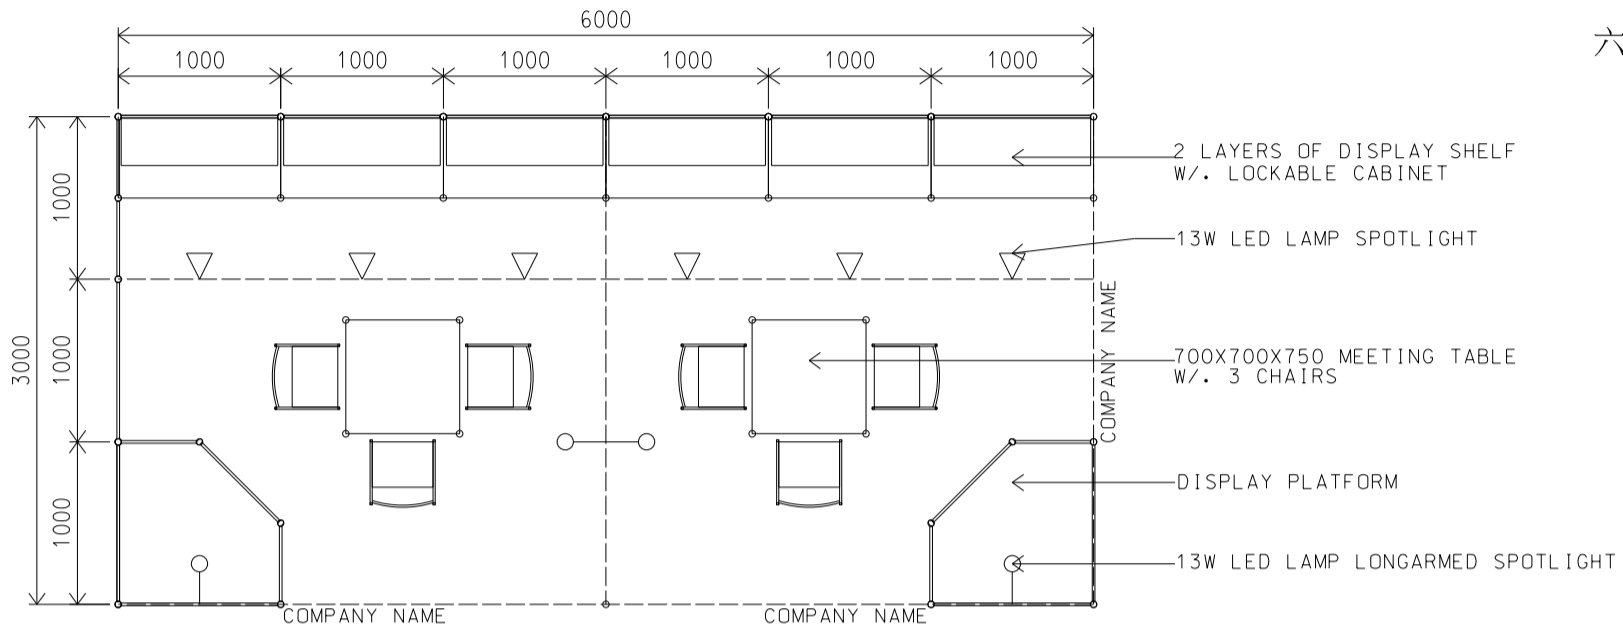

3M x 3M Right Corner Booth

三米乘三米右邊角位攤位

BOOTH SPECIFICATIONS		QTY.
	LOCKABLE CABINET 1000L x 500W x 750H mm	3
	WOODEN DISPLAY SHELF FLAT (3000W X 300D mm)	2
	13W LED LAMP SPOTLIGHT (YELLOW LIGHT)	3
	13W LED LAMP LONGARMED SPOTLIGHT (YELLOW LIGHT)	2
	700W x 700D x 750H mm MEETING TABLE	1
	BLACK LEATHER CHAIR	3
	CEILING BEAM	3M
	DISPLAY PLATFORM	1
	RUBBISH BIN & CARPET (9sqm.)	

ELEVATION

BOOTH SPECIFICATIONS		QTY.
	LOCKABLE CABINET 1000L x 500W x 750H mm	6
	WOODEN DISPLAY SHELF FLAT (3000W X 300D mm)	4
	13W LED LAMP SPOTLIGHT (YELLOW LIGHT)	6
	13W LED LAMP LONGARMED SPOTLIGHT (YELLOW LIGHT)	4
	700W x 700D x 750H mm MEETING TABLE	2
	BLACK LEATHER CHAIR	6
	CEILING BEAM	9M
	DISPLAY PLATFORM	2
	RUBBISH BIN & CARPET (18sqm.)	

*The Hong Kong Trade Development Council reserves the right to change the configuration if necessary.

*如有需要，香港貿易發展局有權更改攤位結構。

6M x 3M Right Corner Booth

六米乘三米右邊角位攤位

PLAN

PERSPECTIVE

ELEVATION

BOOTH SPECIFICATIONS		QTY.
	LOCKABLE CABINET 1000L x 500W x 750H mm	6
	WOODEN DISPLAY SHELF FLAT (3000W X 300D mm)	4
	13W LED LAMP SPOTLIGHT (YELLOW LIGHT)	6
	13W LED LAMP LONGARMED SPOTLIGHT (YELLOW LIGHT)	4
	700W x 700D x 750H mm MEETING TABLE	2
	BLACK LEATHER CHAIR	6
	CEILING BEAM	9M
	DISPLAY PLATFORM	2
	RUBBISH BIN & CARPET (18sqm.)	

*The Hong Kong Trade Development Council reserves the right to change the configuration if necessary.

*如有需要，香港貿易發展局有權更改攤位結構。

9M x 3M Standard Booth

九米乘三米標準攤位

PLAN

PERSPECTIVE

ELEVATION

BOOTH SPECIFICATIONS		QTY.
	LOCKABLE CABINET 1000L x 500W x 750H mm	9
	WOODEN DISPLAY SHELF FLAT (3000W X 300D mm)	6
	13W LED LAMP SPOTLIGHT(YELLOW LIGHT)	9
	13W LED LAMP LONGARMED SPOTLIGHT (YELLOW LIGHT)	6
	700W x 700D x 750H mm MEETING TABLE	3
	BLACK LEATHER CHAIR	9
	CEILING BEAM	15M
	DISPLAY PLATFORM	3
	RUBBISH BIN & CARPET (27sqm.)	