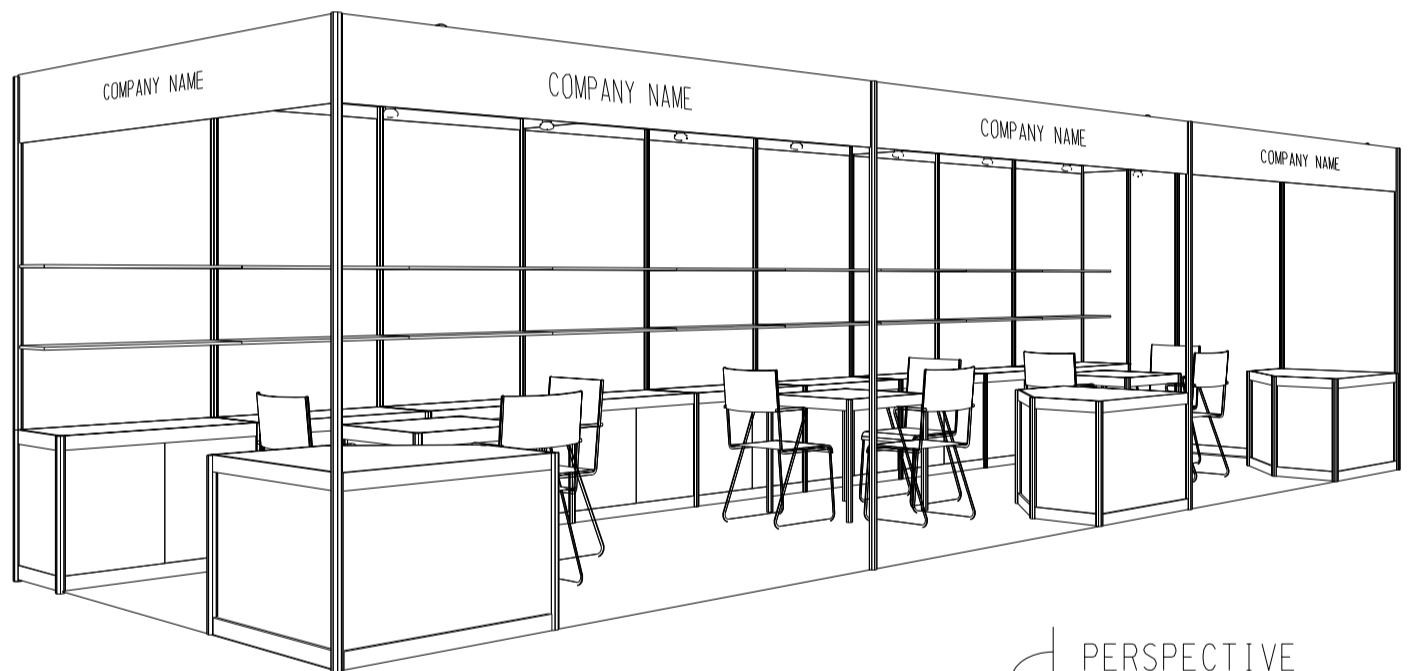

*The Hong Kong Trade Development Council reserves the right to change the configuration if necessary.

*如有需要，香港貿易發展局有權更改攤位結構。

9M x 3M Standard Booth

九米乘三米標準攤位

PLAN

PERSPECTIVE

ELEVATION

BOOTH SPECIFICATIONS		QTY.
	LOCKABLE CABINET 1000L x 500W x 750H mm	9
	WOODEN DISPLAY SHELF FLAT (3000W X 300D mm)	6
	13W LED LAMP SPOTLIGHT(YELLOW LIGHT)	9
	13W LED LAMP LONGARMED SPOTLIGHT (YELLOW LIGHT)	6
	700W x 700D x 750H mm MEETING TABLE	3
	BLACK LEATHER CHAIR	9
	CEILING BEAM	15M
	DISPLAY PLATFORM	3
	RUBBISH BIN & CARPET (27sqm.)	

*The Hong Kong Trade Development Council reserves the right to change the configuration if necessary.

*如有需要，香港貿易發展局有權更改攤位結構。

9M x 3M Standard Left Corner Booth

九米乘三米左邊角位攤位

PLAN

PERSPECTIVE

ELEVATION

BOOTH SPECIFICATIONS		QTY.
	LOCKABLE CABINET 1000L x 500W x 750H mm	9
	WOODEN DISPLAY SHELF FLAT (3000W X 300D mm)	6
	13W LED LAMP SPOTLIGHT(YELLOW LIGHT)	9
	13W LED LAMP LONGARMED SPOTLIGHT (YELLOW LIGHT)	6
	700W x 700D x 750H mm MEETING TABLE	3
	BLACK LEATHER CHAIR	9
	CEILING BEAM	15M
	DISPLAY PLATFORM	3
	RUBBISH BIN & CARPET (27sqm.)	

9M x 3M Standard Right Corner Booth

九米乘三米右邊角位攤位

PLAN

PERSPECTIVE

ELEVATION

BOOTH SPECIFICATIONS		QTY.
	LOCKABLE CABINET 1000L x 500W x 750H mm	9
	WOODEN DISPLAY SHELF FLAT (3000W X 300D mm)	6
	13W LED LAMP SPOTLIGHT(YELLOW LIGHT)	9
	13W LED LAMP LONGARMED SPOTLIGHT (YELLOW LIGHT)	6
	700W x 700D x 750H mm MEETING TABLE	3
	BLACK LEATHER CHAIR	9
	CEILING BEAM	15M
	DISPLAY PLATFORM	3
	RUBBISH BIN & CARPET (27sqm.)	