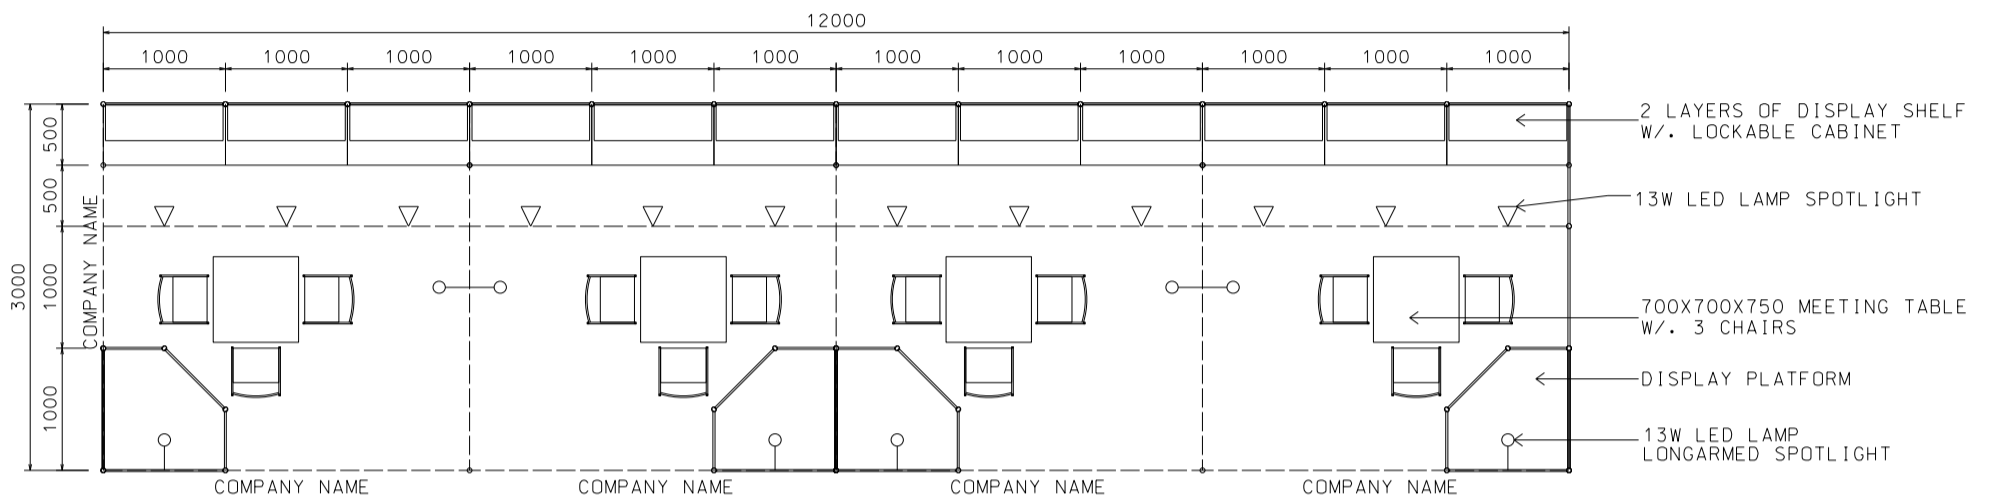

9M x 3M Standard Right Corner Booth

九米乘三米右邊角位攤位

PLAN

PERSPECTIVE

ELEVATION

BOOTH SPECIFICATIONS		QTY.
	LOCKABLE CABINET 1000L x 500W x 750H mm	9
	WOODEN DISPLAY SHELF FLAT (3000W X 300D mm)	6
	13W LED LAMP SPOTLIGHT(YELLOW LIGHT)	9
	13W LED LAMP LONGARMED SPOTLIGHT (YELLOW LIGHT)	6
	700W x 700D x 750H mm MEETING TABLE	3
	BLACK LEATHER CHAIR	9
	CEILING BEAM	15M
	DISPLAY PLATFORM	3
	RUBBISH BIN & CARPET (27sqm.)	

Hong Kong Toys & Games Fair

香港玩具展

12m x 3m Standard Booth

十二米乘三米標準攤位

PLAN

PERSPECTIVE

ELEVATION

BOOTH SPECIFICATIONS		QTY.
	LOCKABLE CABINET (1000L x 500W x 750H mm)	12
	WOODEN DISPLAY SHELF FLAT (3000W X 300D mm)	8
	13W LED LAMP SPOTLIGHT(YELLOW LIGHT)	12
	13W LED LAMP LONGARMED SPOTLIGHT (YELLOW LIGHT)	8
	MEETING TABLE (700W x 700D x 750H mm)	4
	BLACK LEATHER CHAIR	12
	CEILING BEAM	21M
	DISPLAY PLATFORM	4
	RUBBISH BIN & CARPET (36sq.m.)	

*The Hong Kong Trade Development Council reserves the right to change the configuration if necessary.

*如有需要，香港貿易發展局有權更改攤位結構。

Hong Kong Toys & Games Fair

香港玩具展

12M x 3M Left Corner Booth

十二米乘三米左邊角位攤位

PLAN

PERSPECTIVE

Hong Kong Toys & Games Fair

香港玩具展

12Mx3M Right Corner Booth

十二米乘三米右邊角位攤位

PLAN

PERSPECTIVE

ELEVATION

BOOTH SPECIFICATIONS		QTY.
	LOCKABLE CABINET (1000L x 500W x 750H mm)	12
	WOODEN DISPLAY SHELF FLAT (3000W X 300D mm)	8
	13W LED LAMP SPOTLIGHT(YELLOW LIGHT)	12
	13W LED LAMP LONGARMED SPOTLIGHT (YELLOW LIGHT)	8
	MEETING TABLE (700W x 700D x 750H mm)	4
	BLACK LEATHER CHAIR	12
	CEILING BEAM	21M
	DISPLAY PLATFORM	4
	RUBBISH BIN & CARPET (36 sq.m.)	