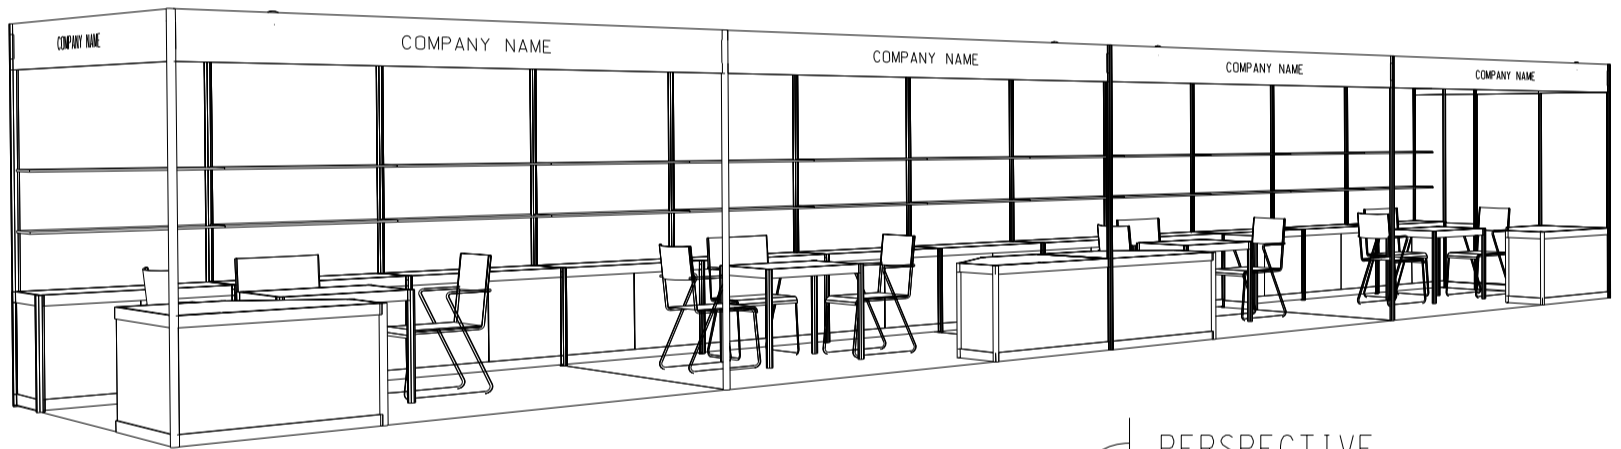

9M x 3M Standard Right Corner Booth

九米乘三米右邊角位攤位

PLAN

PERSPECTIVE

ELEVATION

BOOTH SPECIFICATIONS		QTY.
	LOCKABLE CABINET 1000L x 500W x 750H mm	9
	WOODEN DISPLAY SHELF FLAT (3000W X 300D mm)	6
	13W LED LAMP SPOTLIGHT(YELLOW LIGHT)	9
	13W LED LAMP LONGARMED SPOTLIGHT (YELLOW LIGHT)	6
	700W x 700D x 750H mm MEETING TABLE	3
	BLACK LEATHER CHAIR	9
	CEILING BEAM	15M
	DISPLAY PLATFORM	3
	RUBBISH BIN & CARPET (27sqm.)	

Hong Kong Toys & Games Fair

香港玩具展

12m x 3m Standard Booth

十二米乘三米標準攤位

PLAN

PERSPECTIVE

ELEVATION

BOOTH SPECIFICATIONS		QTY.
	LOCKABLE CABINET (1000L x 500W x 750H mm)	12
	WOODEN DISPLAY SHELF FLAT (3000W X 300D mm)	8
	13W LED LAMP SPOTLIGHT(YELLOW LIGHT)	12
	13W LED LAMP LONGARMED SPOTLIGHT (YELLOW LIGHT)	8
	MEETING TABLE (700W x 700D x 750H mm)	4
	BLACK LEATHER CHAIR	12
	CEILING BEAM	21M
	DISPLAY PLATFORM	4
	RUBBISH BIN & CARPET (36sq.m.)	

*The Hong Kong Trade Development Council reserves the right to change the configuration if necessary.

*如有需要，香港貿易發展局有權更改攤位結構。

Hong Kong Toys & Games Fair

香港玩具展

12M x 3M Left Corner Booth

十二米乘三米左邊角位攤位

PLAN

PERSPECTIVE

Hong Kong Toys & Games Fair

香港玩具展

12Mx3M Right Corner Booth

十二米乘三米右邊角位攤位

PLAN

PERSPECTIVE

ELEVATION

BOOTH SPECIFICATIONS		QTY.
	LOCKABLE CABINET (1000L x 500W x 750H mm)	12
	WOODEN DISPLAY SHELF FLAT (3000W X 300D mm)	8
	13W LED LAMP SPOTLIGHT(YELLOW LIGHT)	12
	13W LED LAMP LONGARMED SPOTLIGHT (YELLOW LIGHT)	8
	MEETING TABLE (700W x 700D x 750H mm)	4
	BLACK LEATHER CHAIR	12
	CEILING BEAM	21M
	DISPLAY PLATFORM	4
	RUBBISH BIN & CARPET (36 sq.m.)	