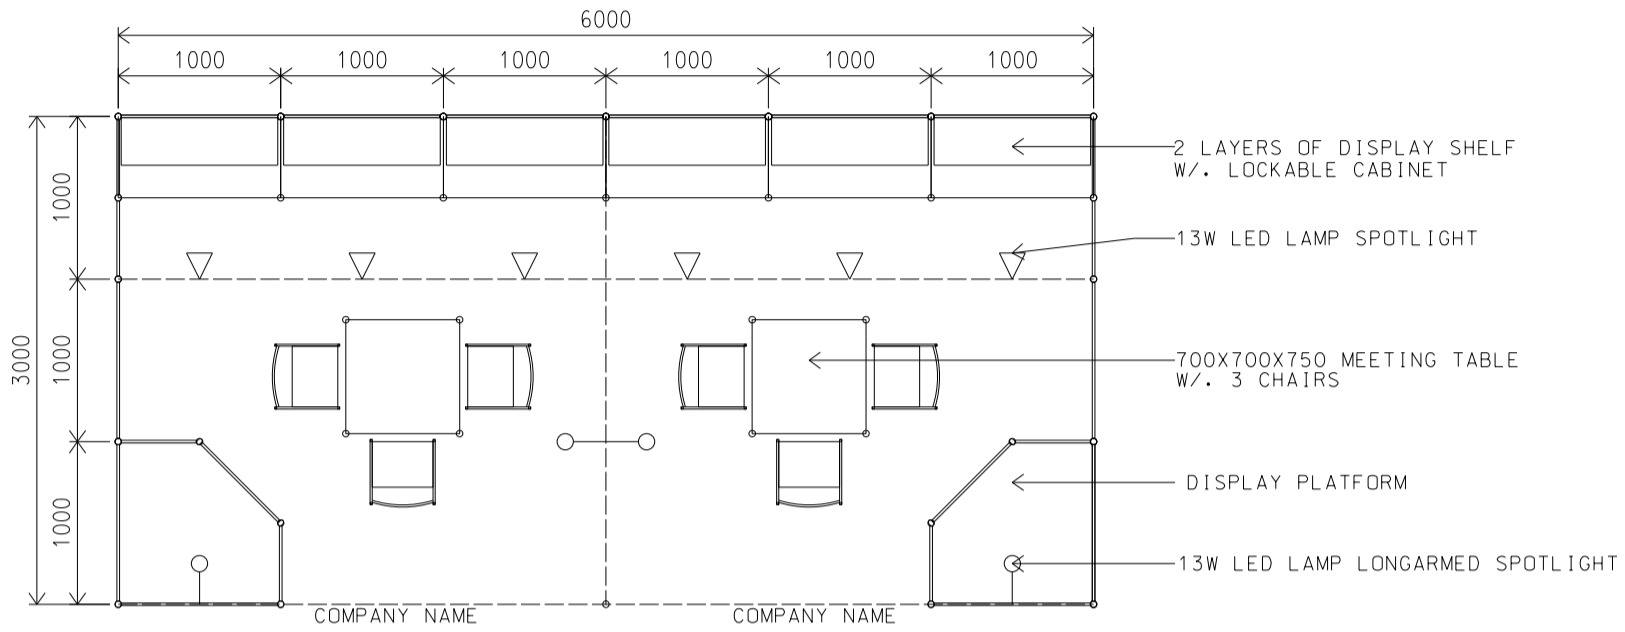

3M x 3M Standard Booth

三米乘三米標準攤位

BOOTH SPECIFICATIONS		QTY.
	LOCKABLE CABINET 1000L x 500W x 750H mm	3
	WOODEN DISPLAY SHELF FLAT (3000W X 300D mm)	2
	13W LED LAMP SPOTLIGHT (YELLOW LIGHT)	3
	13W LED LAMP LONGARMED SPOTLIGHT (YELLOW LIGHT)	2
	700W x 700D x 750H mm MEETING TABLE	1
	BLACK LEATHER CHAIR	3
	CEILING BEAM	3M
	DISPLAY PLATFORM	1
	RUBBISH BIN & CARPET (9sqm.)	

3M x 3M Left Corner Booth

三米乘三米左邊角位攤位

BOOTH SPECIFICATIONS		QTY.
	LOCKABLE CABINET 1000L x 500W x 750H mm	3
	WOODEN DISPLAY SHELF FLAT (3000W X 300D mm)	2
	13W LED LAMP SPOTLIGHT (YELLOW LIGHT)	3
	13W LED LAMP LONGARMED SPOTLIGHT (YELLOW LIGHT)	2
	700W x 700D x 750H mm MEETING TABLE	1
	BLACK LEATHER CHAIR	3
	CEILING BEAM	3M
	DISPLAY PLATFORM	1
	RUBBISH BIN & CARPET (9sqm.)	

3M x 3M Right Corner Booth

三米乘三米右邊角位攤位

BOOTH SPECIFICATIONS		QTY.
	LOCKABLE CABINET 1000L x 500W x 750H mm	3
	WOODEN DISPLAY SHELF FLAT (3000W X 300D mm)	2
	13W LED LAMP SPOTLIGHT (YELLOW LIGHT)	3
	13W LED LAMP LONGARMED SPOTLIGHT (YELLOW LIGHT)	2
	700W x 700D x 750H mm MEETING TABLE	1
	BLACK LEATHER CHAIR	3
	CEILING BEAM	3M
	DISPLAY PLATFORM	1
	RUBBISH BIN & CARPET (9sqm.)	

*The Hong Kong Trade Development Council reserves the right to change the configuration if necessary.

*如有需要，香港貿易發展局有權更改攤位結構。

6M x 3M Standard Booth

六米乘三米標準攤位

PLAN

PERSPECTIVE

ELEVATION

BOOTH SPECIFICATIONS		QTY.
	LOCKABLE CABINET 1000L x 500W x 750H mm	6
	WOODEN DISPLAY SHELF FLAT (3000W X 300D mm)	4
	13W LED LAMP SPOTLIGHT (YELLOW LIGHT)	6
	13W LED LAMP LONGARMED SPOTLIGHT (YELLOW LIGHT)	4
	700W x 700D x 750H mm MEETING TABLE	2
	BLACK LEATHER CHAIR	6
	CEILING BEAM	9M
	DISPLAY PLATFORM	2
	RUBBISH BIN & CARPET (18sqm.)	