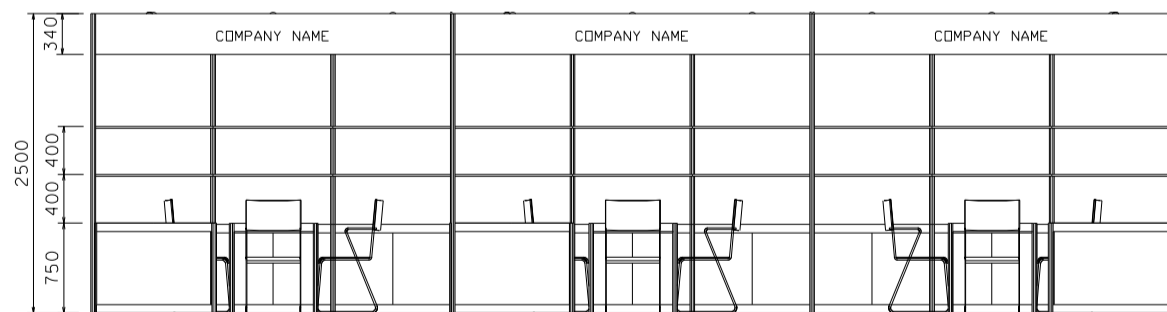

*The Hong Kong Trade Development Council reserves the right to change the configuration if necessary.

*如有需要，香港貿易發展局有權更改攤位結構。

9M x 3M Standard Left Corner Booth

九米乘三米左邊角位攤位

PLAN

PERSPECTIVE

ELEVATION

BOOTH SPECIFICATIONS		QTY.
	LOCKABLE CABINET 1000L x 500W x 750H mm	9
	WOODEN DISPLAY SHELF FLAT (3000W X 300D mm)	6
	13W LED LAMP SPOTLIGHT(YELLOW LIGHT)	9
	13W LED LAMP LONGARMED SPOTLIGHT (YELLOW LIGHT)	6
	700W x 700D x 750H mm MEETING TABLE	3
	BLACK LEATHER CHAIR	9
	CEILING BEAM	15M
	DISPLAY PLATFORM	3
	RUBBISH BIN & CARPET (27sqm.)	

9M x 3M Standard Right Corner Booth

九米乘三米右邊角位攤位

PLAN

PERSPECTIVE

ELEVATION

BOOTH SPECIFICATIONS		QTY.
	LOCKABLE CABINET 1000L x 500W x 750H mm	9
	WOODEN DISPLAY SHELF FLAT (3000W X 300D mm)	6
	13W LED LAMP SPOTLIGHT(YELLOW LIGHT)	9
	13W LED LAMP LONGARMED SPOTLIGHT (YELLOW LIGHT)	6
	700W x 700D x 750H mm MEETING TABLE	3
	BLACK LEATHER CHAIR	9
	CEILING BEAM	15M
	DISPLAY PLATFORM	3
	RUBBISH BIN & CARPET (27sqm.)	

Hong Kong Toys & Games Fair

香港玩具展

12m x 3m Standard Booth

十二米乘三米標準攤位

PLAN

PERSPECTIVE

ELEVATION

BOOTH SPECIFICATIONS		QTY.
	LOCKABLE CABINET (1000L x 500W x 750H mm)	12
	WOODEN DISPLAY SHELF FLAT (3000W X 300D mm)	8
	13W LED LAMP SPOTLIGHT(YELLOW LIGHT)	12
	13W LED LAMP LONGARMED SPOTLIGHT (YELLOW LIGHT)	8
	MEETING TABLE (700W x 700D x 750H mm)	4
	BLACK LEATHER CHAIR	12
	CEILING BEAM	21M
	DISPLAY PLATFORM	4
	RUBBISH BIN & CARPET (36sq.m.)	