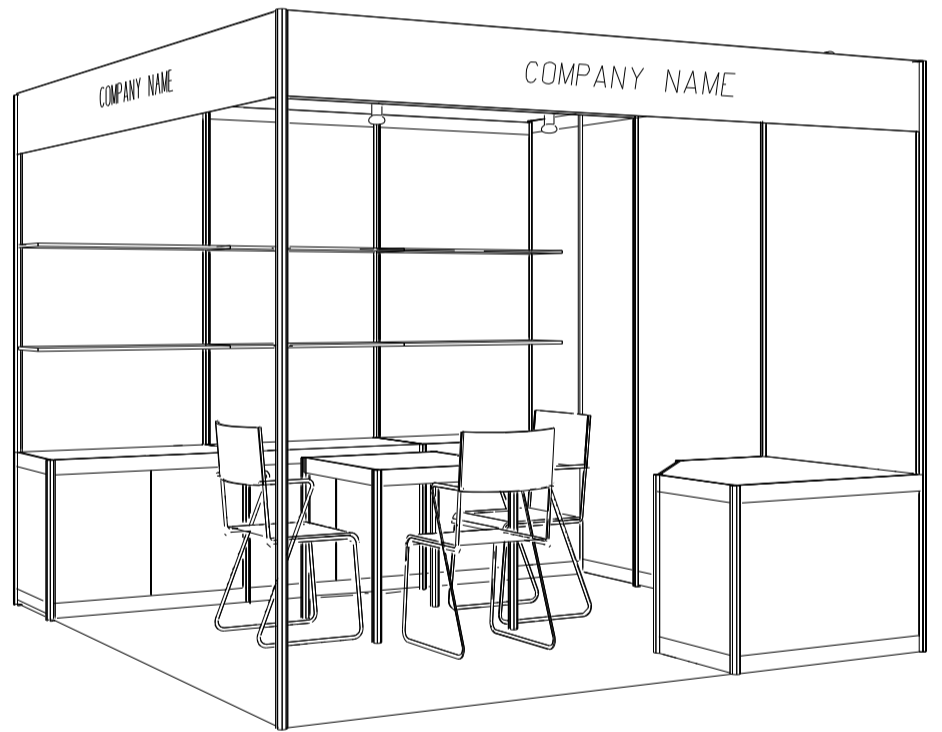

3M x 3M Standard Booth

三米乘三米標準攤位

BOOTH SPECIFICATIONS		QTY.
	LOCKABLE CABINET 1000L x 500W x 750H mm	3
	WOODEN DISPLAY SHELF FLAT (3000W X 300D mm)	2
	13W LED LAMP SPOTLIGHT (YELLOW LIGHT)	3
	13W LED LAMP LONGARMED SPOTLIGHT (YELLOW LIGHT)	2
	700W x 700D x 750H mm MEETING TABLE	1
	BLACK LEATHER CHAIR	3
	CEILING BEAM	3M
	DISPLAY PLATFORM	1
	RUBBISH BIN & CARPET (9sqm.)	

3M x 3M Left Corner Booth

三米乘三米左邊角位攤位

BOOTH SPECIFICATIONS		QTY.
	LOCKABLE CABINET 1000L x 500W x 750H mm	3
	WOODEN DISPLAY SHELF FLAT (3000W X 300D mm)	2
	13W LED LAMP SPOTLIGHT (YELLOW LIGHT)	3
	13W LED LAMP LONGARMED SPOTLIGHT (YELLOW LIGHT)	2
	700W x 700D x 750H mm MEETING TABLE	1
	BLACK LEATHER CHAIR	3
	CEILING BEAM	3M
	DISPLAY PLATFORM	1
	RUBBISH BIN & CARPET (9sqm.)	

3M x 3M Right Corner Booth

三米乘三米右邊角位攤位

BOOTH SPECIFICATIONS		QTY.
	LOCKABLE CABINET 1000L x 500W x 750H mm	3
	WOODEN DISPLAY SHELF FLAT (3000W X 300D mm)	2
	13W LED LAMP SPOTLIGHT (YELLOW LIGHT)	3
	13W LED LAMP LONGARMED SPOTLIGHT (YELLOW LIGHT)	2
	700W x 700D x 750H mm MEETING TABLE	1
	BLACK LEATHER CHAIR	3
	CEILING BEAM	3M
	DISPLAY PLATFORM	1
	RUBBISH BIN & CARPET (9sqm.)	

*The Hong Kong Trade Development Council reserves the right to change the configuration if necessary.

*如有需要，香港貿易發展局有權更改攤位結構。

6M x 3M Standard Booth

六米乘三米標準攤位

PLAN

PERSPECTIVE

ELEVATION

BOOTH SPECIFICATIONS		QTY.
	LOCKABLE CABINET 1000L x 500W x 750H mm	6
	WOODEN DISPLAY SHELF FLAT (3000W X 300D mm)	4
	13W LED LAMP SPOTLIGHT (YELLOW LIGHT)	6
	13W LED LAMP LONGARMED SPOTLIGHT (YELLOW LIGHT)	4
	700W x 700D x 750H mm MEETING TABLE	2
	BLACK LEATHER CHAIR	6
	CEILING BEAM	9M
	DISPLAY PLATFORM	2
	RUBBISH BIN & CARPET (18sqm.)	