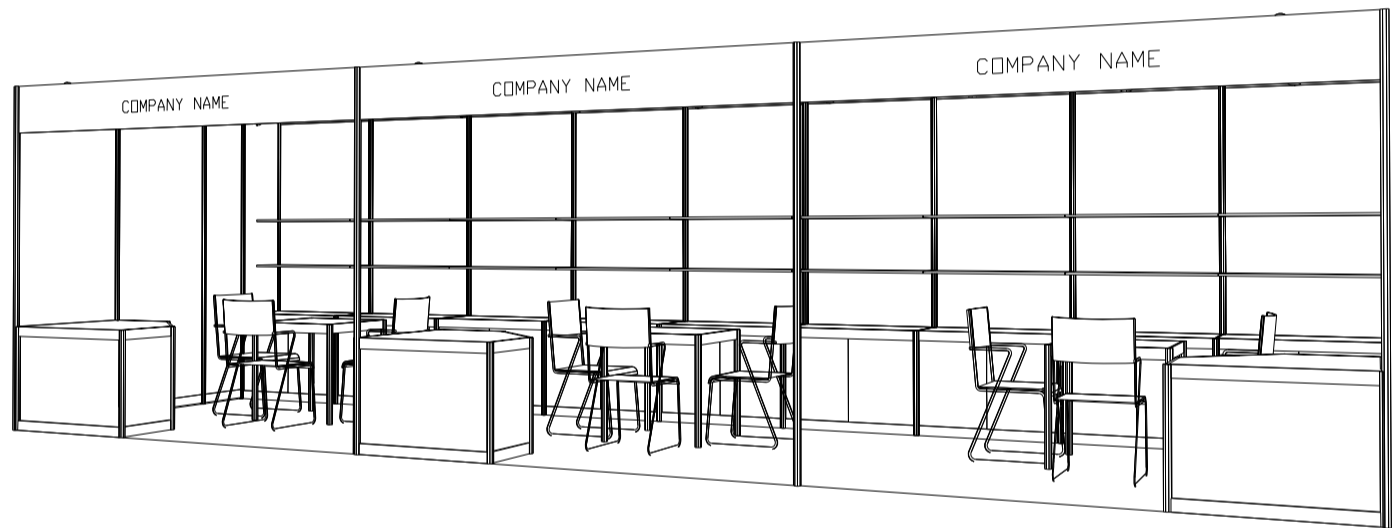

*The Hong Kong Trade Development Council reserves the right to change the configuration if necessary.

*如有需要，香港貿易發展局有權更改攤位結構。

6M x 3M Right Corner Booth

六米乘三米右邊角位攤位

PLAN

PERSPECTIVE

ELEVATION

BOOTH SPECIFICATIONS		QTY.
	LOCKABLE CABINET 1000L x 500W x 750H mm	6
	WOODEN DISPLAY SHELF FLAT (3000W X 300D mm)	4
	13W LED LAMP SPOTLIGHT (YELLOW LIGHT)	6
	13W LED LAMP LONGARMED SPOTLIGHT (YELLOW LIGHT)	4
	700W x 700D x 750H mm MEETING TABLE	2
	BLACK LEATHER CHAIR	6
	CEILING BEAM	9M
	DISPLAY PLATFORM	2
	RUBBISH BIN & CARPET (18sqm.)	

*The Hong Kong Trade Development Council reserves the right to change the configuration if necessary.

*如有需要，香港貿易發展局有權更改攤位結構。

9M x 3M Standard Booth

九米乘三米標準攤位

PLAN

PERSPECTIVE

ELEVATION

BOOTH SPECIFICATIONS		QTY.
	LOCKABLE CABINET 1000L x 500W x 750H mm	9
	WOODEN DISPLAY SHELF FLAT (3000W X 300D mm)	6
	13W LED LAMP SPOTLIGHT(YELLOW LIGHT)	9
	13W LED LAMP LONGARMED SPOTLIGHT (YELLOW LIGHT)	6
	700W x 700D x 750H mm MEETING TABLE	3
	BLACK LEATHER CHAIR	9
	CEILING BEAM	15M
	DISPLAY PLATFORM	3
	RUBBISH BIN & CARPET (27sqm.)	

*The Hong Kong Trade Development Council reserves the right to change the configuration if necessary.

*如有需要，香港貿易發展局有權更改攤位結構。

9M x 3M Standard Left Corner Booth

九米乘三米左邊角位攤位

PLAN

PERSPECTIVE

ELEVATION

BOOTH SPECIFICATIONS		QTY.
	LOCKABLE CABINET 1000L x 500W x 750H mm	9
	WOODEN DISPLAY SHELF FLAT (3000W X 300D mm)	6
	13W LED LAMP SPOTLIGHT(YELLOW LIGHT)	9
	13W LED LAMP LONGARMED SPOTLIGHT (YELLOW LIGHT)	6
	700W x 700D x 750H mm MEETING TABLE	3
	BLACK LEATHER CHAIR	9
	CEILING BEAM	15M
	DISPLAY PLATFORM	3
	RUBBISH BIN & CARPET (27sqm.)	