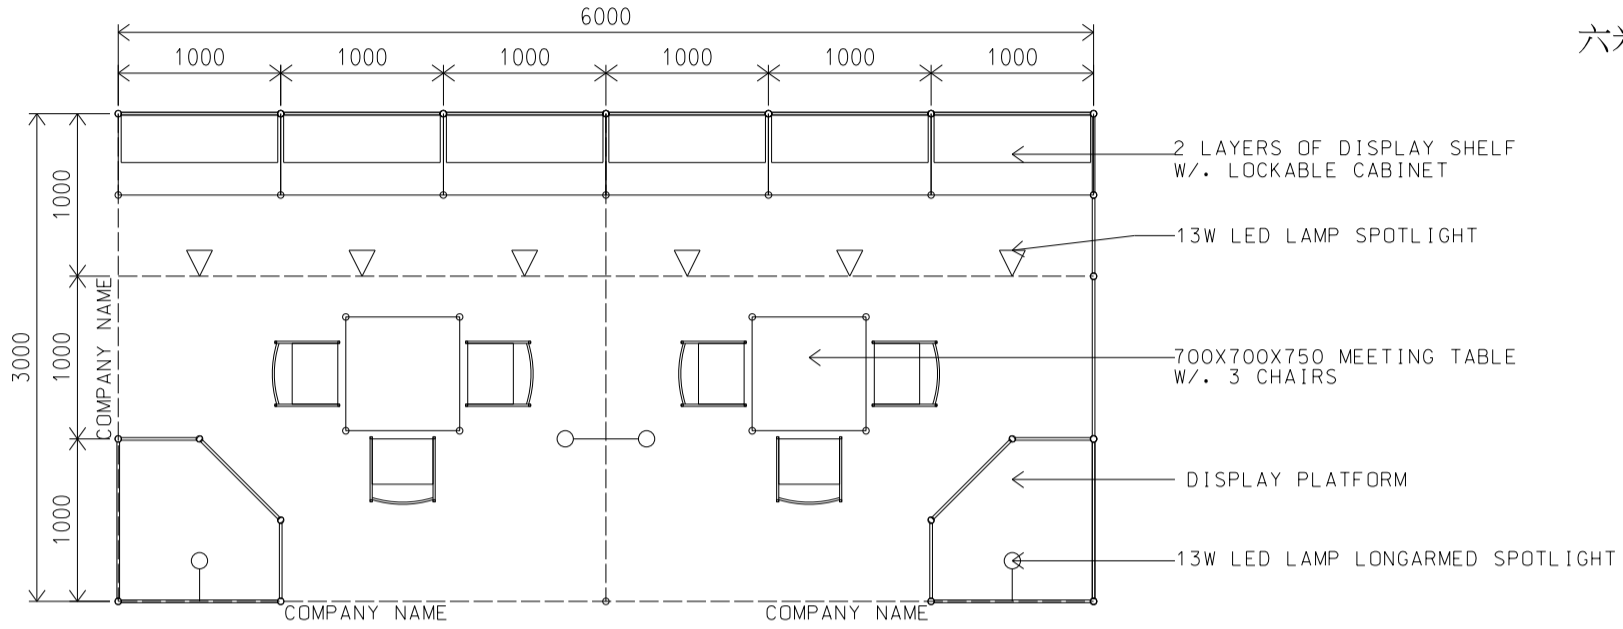

Hong Kong Toys & Games Fair

香港玩具展

6M x 3M Left Corner Booth

六米乘三米左邊角位攤位

PLAN