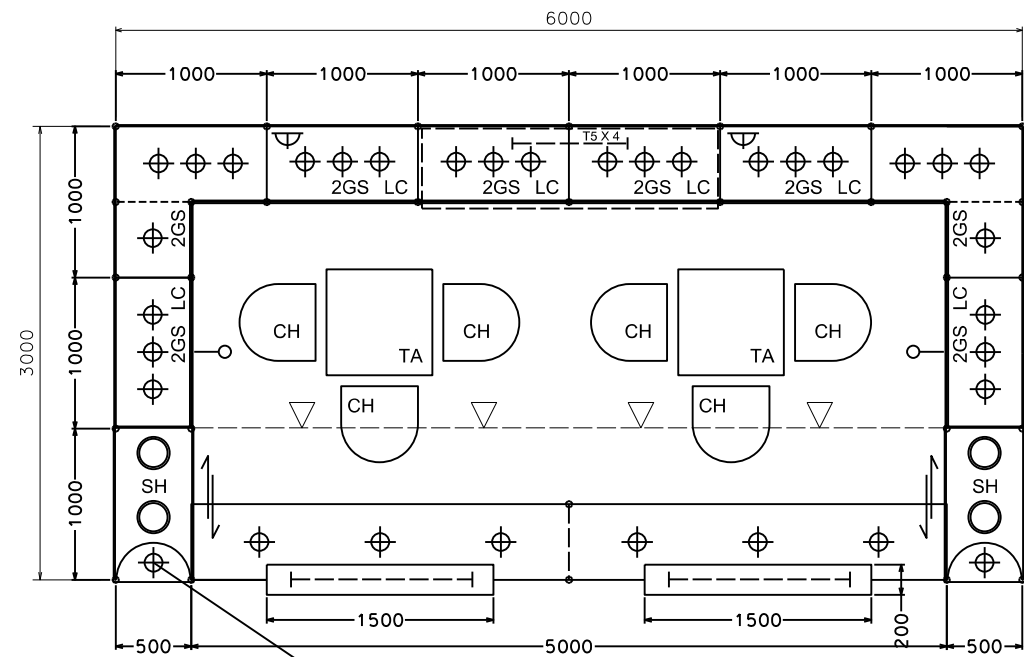

TITLE
Premium Booth
SD-D-9-L-Cnr
3x3

PROJECT
PREMIUM BOOTH
DATE: XXXXXXXX

SHEET
SD-D01a

Premium Booth 3mW x 3mD Right Corner Booth

SD-D-9-R-Cnr
3mW x 3mD x 3.5mH

COLOUR PERSPECTIVE N.T.S

BOOTH SPECIFICATION		QTY
	Front glass showcase in light orange sticker lamination with glass sliding door. 2 x 13W LED recess downlight & 2 x 7W LED uplight and downlight	1
	Company Logo Lightbox w/ 2 x LED T5 tube (1mL)	1
	Tall showcase in light orange sticker lamination (without glass door), w/ 2 layers glass shelf, 3x 7W LED downlight, cabinet underneath (1mW x 0.5mD x 2.5mH)	4.5
	Square meeting table (0.7m X0.7m x 0.75mH)	1
	Black leather chair	3
	Longarmed spotlight w/13 watt LED lamp (yellow)	1
	Spotlight w/ 13w LED lamp (Yellow)	2
	LED T5 tube inside light trough	1
	500w Square pin power socket	1
	7W LED downlight (under fascia)	3

Premium Booth 6mW x 3mD ONE SIDE OPEN

SD-D-18
6mW x 3mD x 3.5mH

PLAN

FRONT ELEVATION

PERSPECTIVE N.T.S.

COLOUR PERSPECTIVE N.T.S.

BOOTH SPECIFICATION		QTY
	Front glass showcase in light orange sticker lamination with glass sliding door. 2 x 13W LED recess downlight & 2 x 7W LED uplight & downlight	2
	Company logo lightbox w/ 4 x LED T5 tube (2mL)	1
	Tall showcase in light orange sticker lamination (without glass door), w/ 2 layers glass shelf, 3 x 7W LED downlight, cabinet underneath (1mW x 0.5mD x 2.5mH)	9
	Square meeting table (0.7m X 0.7m x 0.75mH)	2
	Black leather chair	6
	Longarmed spotlight w/13 watt LED lamp (yellow)	2
	Spotlight w/13 watt LED lamp (yellow)	4
	LED T5 tube inside light trough (for fascia)	2
	500w Square pin power socket	2
	7W LED downlight (under fascia)	6