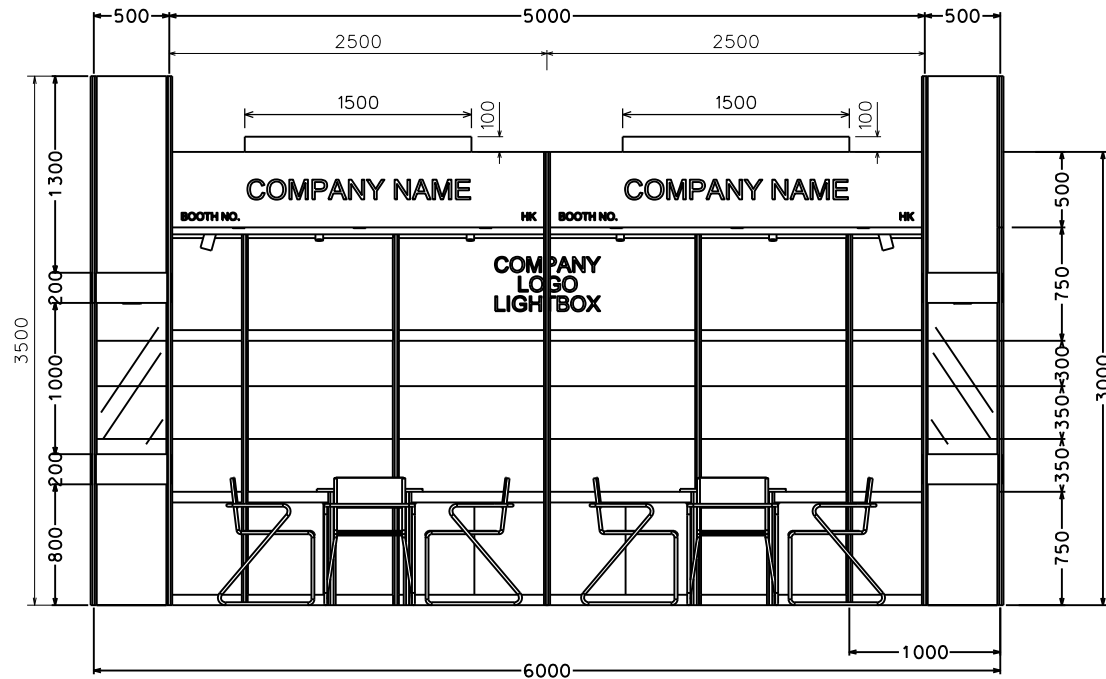

TITLE
Premium Booth
SD-D-9-L-Cnr
3x3

PROJECT
PREMIUM BOOTH
DATE: XXXXXXXX

SHEET
SD-D01a

Premium Booth 3mW x 3mD Right Corner Booth

SD-D-9-R-Cnr
3mW x 3mD x 3.5mH

COLOUR PERSPECTIVE N.T.S

BOOTH SPECIFICATION		QTY
	Front glass showcase in light orange sticker lamination with glass sliding door. 2 x 13W LED recess downlight & 2 x 7W LED uplight and downlight	1
	Company Logo Lightbox w/ 2 x LED T5 tube (1mL)	1
	Tall showcase in light orange sticker lamination (without glass door), w/ 2 layers glass shelf, 3x 7W LED downlight, cabinet underneath (1mW x 0.5mD x 2.5mH)	4.5
	Square meeting table (0.7m X0.7m x 0.75mH)	1
	Black leather chair	3
	Longarmed spotlight w/13 watt LED lamp (yellow)	1
	Spotlight w/ 13w LED lamp (Yellow)	2
	LED T5 tube inside light trough	1
	500w Square pin power socket	1
	7W LED downlight (under fascia)	3

Premium Booth 6mW x 3mD ONE SIDE OPEN

SD-D-18
6mW x 3mD x 3.5mH

PLAN

FRONT ELEVATION

PERSPECTIVE N.T.S.

COLOUR PERSPECTIVE N.T.S.

BOOTH SPECIFICATION		QTY
	Front glass showcase in light orange sticker lamination with glass sliding door. 2 x 13W LED recess downlight & 2 x 7W LED uplight & downlight	2
	Company logo lightbox w/ 4 x LED T5 tube (2mL)	1
	Tall showcase in light orange sticker lamination (without glass door), w/ 2 layers glass shelf, 3 x 7W LED downlight, cabinet underneath (1mW x 0.5mD x 2.5mH)	9
	Square meeting table (0.7m X 0.7m x 0.75mH)	2
	Black leather chair	6
	Longarmed spotlight w/13 watt LED lamp (yellow)	2
	Spotlight w/13 watt LED lamp (yellow)	4
	LED T5 tube inside light trough (for fascia)	2
	500w Square pin power socket	2
	7W LED downlight (under fascia)	6