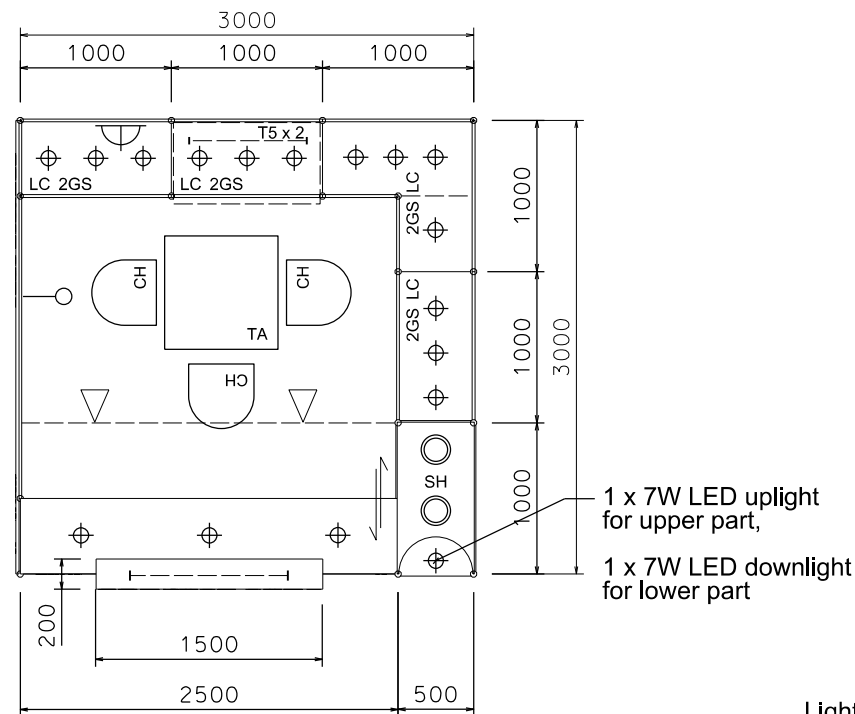

Premium Booth 3mW x 3mD One side open

SD-D-9
3mW x 3mD x 3.5mH

COLOUR PERSPECTIVE N.T.S

Plan

Top Elevation

PERSPECTIVE N.T.S

BOOTH SPECIFICATION	QTY
Front glass showcase in light orange sticker lamination with glass sliding door. 2 x 13W LED recess downlight & 2 x 7W LED uplight and downlight	1
Company Logo Lightbox w/ 2 x LED T5 tube (1mL)	1
Tall showcase in light orange sticker lamination (without glass door), w/ 2 layers glass shelf, 3x 7W LED downlight, cabinet underneath (1mW x 0.5mD x 2.5mH)	4.5
Square meeting table (0.7m X0.7m x 0.75mH)	1
Black leather chair	3
Pegboard w/ 30 hooks (2.5mH)	1
Longarmed spotlight w/13 watt LED lamp (yellow)	1
Spotlight w/ 13w LED lamp (Yellow)	2
LED T5 tube inside light trough	1
500w Square pin power socket	1
7W LED downlight (under fascia)	3

Premium Booth 3mW x 3mD Left Corner Booth

SD-D-9-L-Cnr
3mW x 3mD x 3.5mH

COLOUR PERSPECTIVE N.T.S.

Plan

Top Elevation

BOOTH SPECIFICATION		QTY
	Front glass showcase in light orange sticker lamination with glass sliding door. 2 x 13W LED recess downlight & 2 x 7W LED uplight and downlight	1
	Company Logo Lightbox w/ 2 x LED T5 tube (1mL)	1
	Tall showcase in light orange sticker lamination (without glass door), w/ 2 layers glass shelf, 3x 7W LED downlight, cabinet underneath (1mW x 0.5mD x 2.5mH)	4.5
	Square meeting table (0.7m X0.7m x 0.75mH)	1
	Black leather chair	3
	Longarmed spotlight w/13 watt LED lamp (yellow)	1
	Spotlight w/ 13w LED lamp (Yellow)	2
	LED T5 tube inside light trough	1
	500w Square pin power socket	1
	7W LED downlight (under fascia)	3