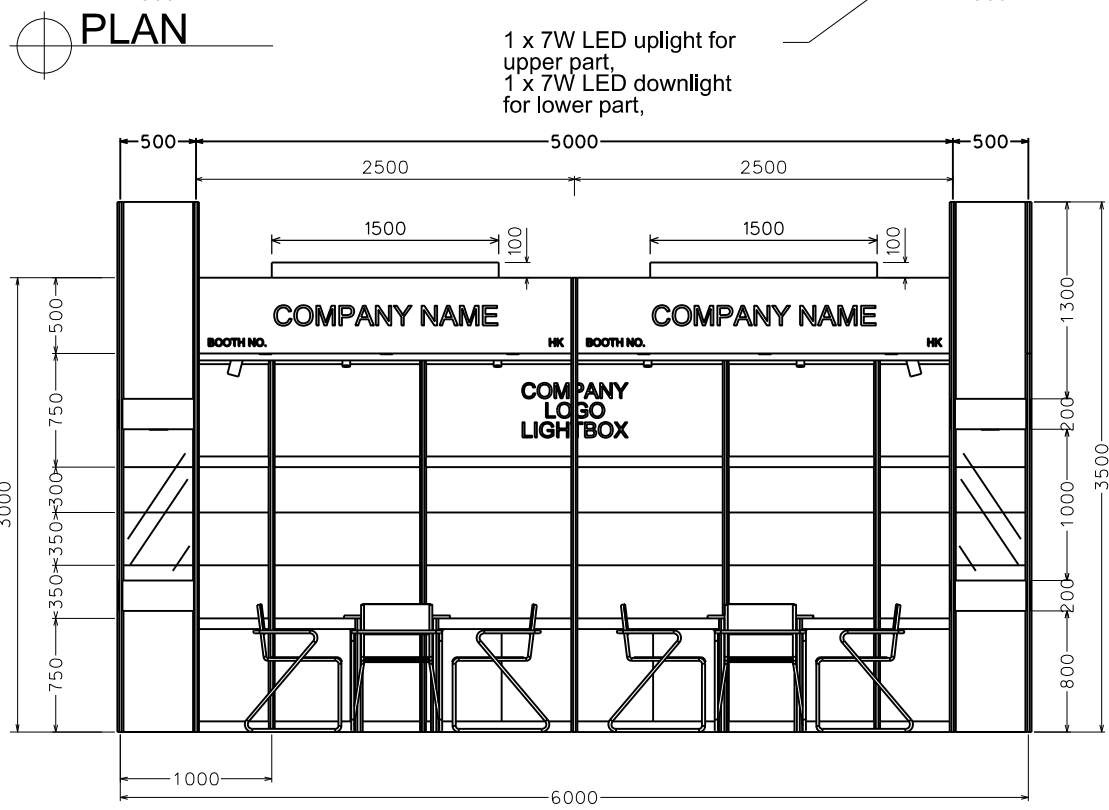

Premium Booth 6mW x 3mD ONE SIDE OPEN

SD-D-18
6mW x 3mD x 3.5mH

PLAN

FRONT ELEVATION

PERSPECTIVE N.T.S.

COLOUR PERSPECTIVE N.T.S.

BOOTH SPECIFICATION		QTY
	Front glass showcase in light orange sticker lamination with glass sliding door. 2 x 13W LED recess downlight & 2 x 7W LED uplight & downlight	2
	Company logo lightbox w/ 4 x LED T5 tube (2mL)	1
	Tall showcase in light orange sticker lamination (without glass door), w/ 2 layers glass shelf, 3 x 7W LED downlight, cabinet underneath (1mW x 0.5mD x 2.5mH)	9
	Square meeting table (0.7m X 0.7m x 0.75mH)	2
	Black leather chair	6
	Longarmed spotlight w/13 watt LED lamp (yellow)	2
	Spotlight w/13 watt LED lamp (yellow)	4
	LED T5 tube inside light trough (for fascia)	2
	500w Square pin power socket	2
	7W LED downlight (under fascia)	6

FILE PATH - L:\Local Fair Premium Booth 2011\SD-Layouts\SD-D-2dLay-out-update.dgn

NOTES UNLESS OTHERWISE SPECIFIED ALL DIMENSIONS ARE IN MM.

REVISION
09/01/2019

DATE: 09/01/2019
SCALE: 1 : 50 (A3)
DRAWN BY:
CHECKED BY:

TITLE
Premium Booth
SD-D-18
6X3

PROJECT
PREMIUM BOOTH
DATE:

SHEET
SD-D04

Premium Booth 6mW x 3mD LEFT CORNER BOOTH

SD-D-18-L-CNR
6mW x 3mD x 3.5mH

BOOTH SPECIFICATION		QTY
	Front glass showcase in light orange sticker lamination with glass sliding door. 2 x 13W LED recess downlight & 2 x 7W LED uplight & downlight	2
	Company logo lightbox w/ 4 x LED T5 tube (2mL)	1
	Tall showcase in light orange sticker lamination (without glass door), w/ 2 layers glass shelf, 3 x 7W LED downlight, cabinet underneath (1mW x 0.5mD x 2.5mH)	7.5
	Square meeting table (0.7m X0.7m x 0.75mH)	2
	Black leather chair	6
	Longarmed spotlight w/13 watt LED lamp (yellow)	2
	Spotlight w/13 watt LED lamp (yellow)	4
	LED T5 tube inside light trough (for fascia)	2
	500w Square pin power socket	2
	7W LED downlight (under fascia)	6