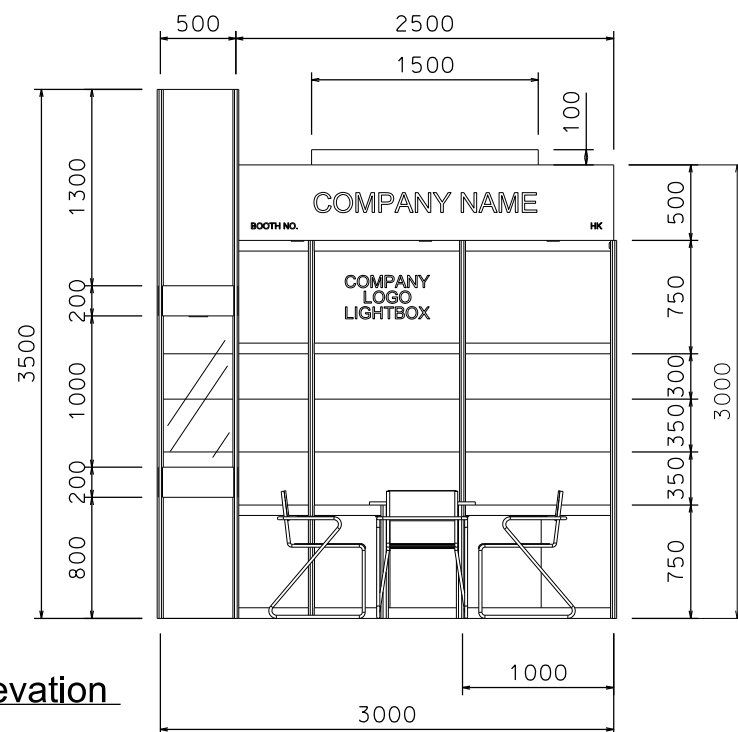

Premium Booth 3mW x 3mD One side open

SD-D-9
3mW x 3mD x 3.5mH

COLOUR PERSPECTIVE N.T.S

Plan

Top Elevation

PERSPECTIVE N.T.S

BOOTH SPECIFICATION	QTY
Front glass showcase in light orange sticker lamination with glass sliding door. 2 x 13W LED recess downlight & 2 x 7W LED uplight and downlight	1
Company Logo Lightbox w/ 2 x LED T5 tube (1mL)	1
Tall showcase in light orange sticker lamination (without glass door), w/ 2 layers glass shelf, 3x 7W LED downlight, cabinet underneath (1mW x 0.5mD x 2.5mH)	4.5
Square meeting table (0.7m X0.7m x 0.75mH)	1
Black leather chair	3
Pegboard w/ 30 hooks (2.5mH)	1
Longarmed spotlight w/13 watt LED lamp (yellow)	1
Spotlight w/ 13w LED lamp (Yellow)	2
LED T5 tube inside light trough	1
500w Square pin power socket	1
7W LED downlight (under fascia)	3

Premium Booth 3mW x 3mD Left Corner Booth

SD-D-9-L-Cnr
3mW x 3mD x 3.5mH

COLOUR PERSPECTIVE N.T.S.

Plan

Top Elevation

BOOTH SPECIFICATION		QTY
	Front glass showcase in light orange sticker lamination with glass sliding door. 2 x 13W LED recess downlight & 2 x 7W LED uplight and downlight	1
	Company Logo Lightbox w/ 2 x LED T5 tube (1mL)	1
	Tall showcase in light orange sticker lamination (without glass door), w/ 2 layers glass shelf, 3x 7W LED downlight, cabinet underneath (1mW x 0.5mD x 2.5mH)	4.5
	Square meeting table (0.7m X0.7m x 0.75mH)	1
	Black leather chair	3
	Longarmed spotlight w/13 watt LED lamp (yellow)	1
	Spotlight w/ 13w LED lamp (Yellow)	2
	LED T5 tube inside light trough	1
	500w Square pin power socket	1
	7W LED downlight (under fascia)	3