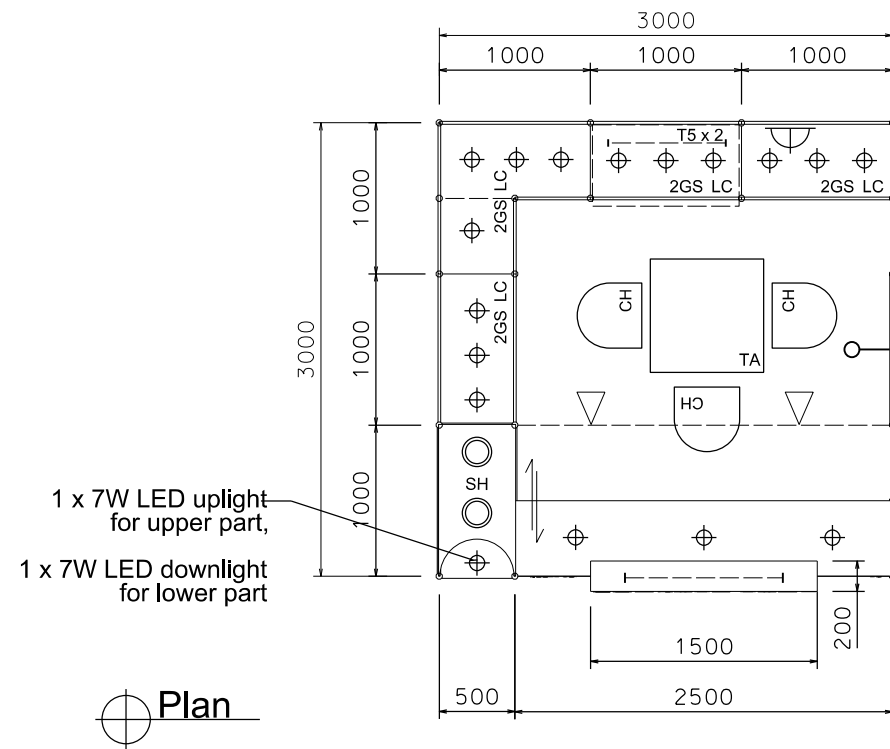

Premium Booth 3mW x 3mD Left Corner Booth

SD-D-9-L-Cnr
3mW x 3mD x 3.5mH

COLOUR PERSPECTIVE N.T.S.

Plan

Top Elevation

BOOTH SPECIFICATION		QTY
	Front glass showcase in light orange sticker lamination with glass sliding door. 2 x 13W LED recess downlight & 2 x 7W LED uplight and downlight	1
	Company Logo Lightbox w/ 2 x LED T5 tube (1mL)	1
	Tall showcase in light orange sticker lamination (without glass door), w/ 2 layers glass shelf, 3x 7W LED downlight, cabinet underneath (1mW x 0.5mD x 2.5mH)	4.5
	Square meeting table (0.7m X0.7m x 0.75mH)	1
	Black leather chair	3
	Longarmed spotlight w/13 watt LED lamp (yellow)	1
	Spotlight w/ 13w LED lamp (Yellow)	2
	LED T5 tube inside light trough	1
	500w Square pin power socket	1
	7W LED downlight (under fascia)	3

FILE PATH - L:\Local Fair Premium Booth 2011\SD-Layouts\SD-D layout-update.dgn

NOTES UNLESS OTHERWISE SPECIFIED ALL DIMENSIONS ARE IN MM.

.....
.....
.....

REVISION
01/04/2011
09-01-2019

DATE: 09-01-2019
SCALE: 1 : 50 (A3)
DRAWN BY: ..
CHECKED BY:

TITLE
Premium Booth
SD-D-9-L-Cnr
3x3

PROJECT
PREMIUM BOOTH
DATE: XXXXXXXX

SHEET
SD-D01a

Premium Booth 3mW x 3mD Right Corner Booth

SD-D-9-R-Cnr
3mW x 3mD x 3.5mH

COLOUR PERSPECTIVE N.T.S

BOOTH SPECIFICATION		QTY
	Front glass showcase in light orange sticker lamination with glass sliding door. 2 x 13W LED recess downlight & 2 x 7W LED uplight and downlight	1
	Company Logo Lightbox w/ 2 x LED T5 tube (1mL)	1
	Tall showcase in light orange sticker lamination (without glass door), w/ 2 layers glass shelf, 3x 7W LED downlight, cabinet underneath (1mW x 0.5mD x 2.5mH)	4.5
	Square meeting table (0.7m X0.7m x 0.75mH)	1
	Black leather chair	3
	Longarmed spotlight w/13 watt LED lamp (yellow)	1
	Spotlight w/ 13w LED lamp (Yellow)	2
	LED T5 tube inside light trough	1
	500w Square pin power socket	1
	7W LED downlight (under fascia)	3