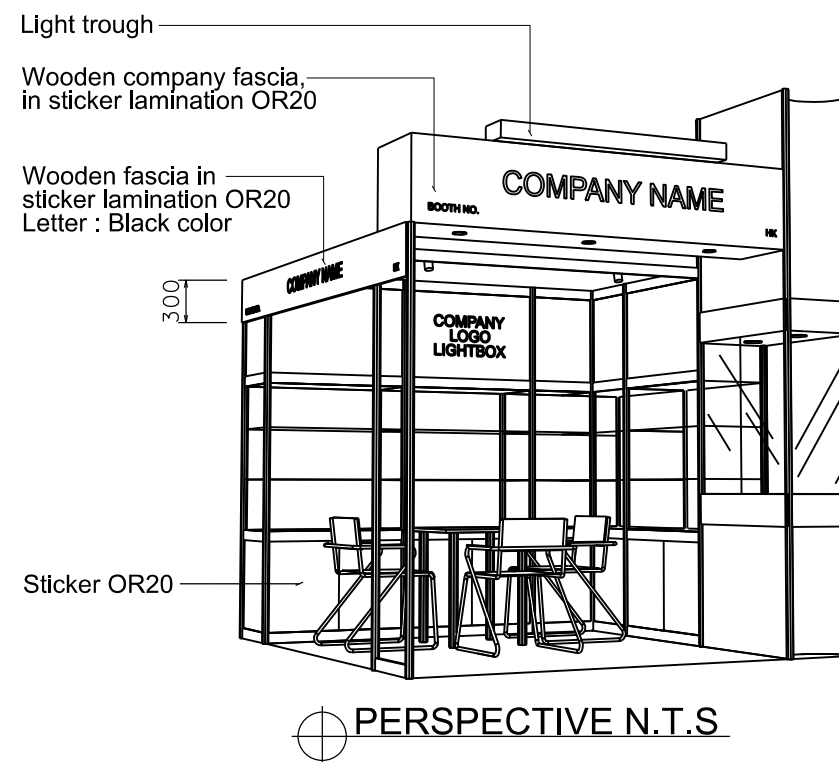

Premium Booth 3mW x 3mD One side open

SD-D-9
3mW x 3mD x 3.5mH

COLOUR PERSPECTIVE N.T.S

Plan

Top Elevation

PERSPECTIVE N.T.S

BOOTH SPECIFICATION	QTY
Front glass showcase in light orange sticker lamination with glass sliding door. 2 x 13W LED recess downlight & 2 x 7W LED uplight and downlight	1
Company Logo Lightbox w/ 2 x LED T5 tube (1mL)	1
Tall showcase in light orange sticker lamination (without glass door), w/ 2 layers glass shelf, 3x 7W LED downlight, cabinet underneath (1mW x 0.5mD x 2.5mH)	4.5
Square meeting table (0.7m X0.7m x 0.75mH)	1
Black leather chair	3
Pegboard w/ 30 hooks (2.5mH)	1
Longarmed spotlight w/13 watt LED lamp (yellow)	1
Spotlight w/ 13w LED lamp (Yellow)	2
LED T5 tube inside light trough	1
500w Square pin power socket	1
7W LED downlight (under fascia)	3

Premium Booth 3mW x 3mD Left Corner Booth

SD-D-9-L-Cnr
3mW x 3mD x 3.5mH

COLOUR PERSPECTIVE N.T.S.

Plan

Top Elevation

BOOTH SPECIFICATION		QTY
	Front glass showcase in light orange sticker lamination with glass sliding door. 2 x 13W LED recess downlight & 2 x 7W LED uplight and downlight	1
	Company Logo Lightbox w/ 2 x LED T5 tube (1mL)	1
	Tall showcase in light orange sticker lamination (without glass door), w/ 2 layers glass shelf, 3x 7W LED downlight, cabinet underneath (1mW x 0.5mD x 2.5mH)	4.5
	Square meeting table (0.7m X0.7m x 0.75mH)	1
	Black leather chair	3
	Longarmed spotlight w/13 watt LED lamp (yellow)	1
	Spotlight w/ 13w LED lamp (Yellow)	2
	LED T5 tube inside light trough	1
	500w Square pin power socket	1
	7W LED downlight (under fascia)	3