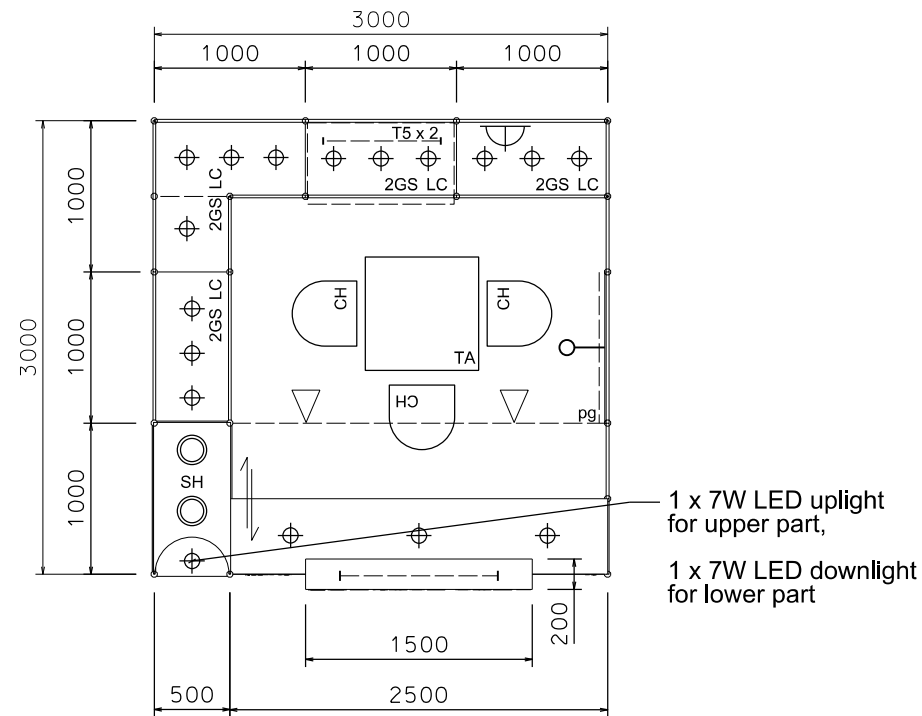

Premium Booth 3mW x 3mD One side open

SD-D-9
3mW x 3mD x 3.5mH

COLOUR PERSPECTIVE N.T.S

Plan

Top Elevation

PERSPECTIVE N.T.S

BOOTH SPECIFICATION	QTY
Front glass showcase in light orange sticker lamination with glass sliding door. 2 x 13W LED recess downlight & 2 x 7W LED uplight and downlight	1
Company Logo Lightbox w/ 2 x LED T5 tube (1mL)	1
Tall showcase in light orange sticker lamination (without glass door), w/ 2 layers glass shelf, 3x 7W LED downlight, cabinet underneath (1mW x 0.5mD x 2.5mH)	4.5
Square meeting table (0.7m X0.7m x 0.75mH)	1
Black leather chair	3
Pegboard w/ 30 hooks (2.5mH)	1
Longarmed spotlight w/13 watt LED lamp (yellow)	1
Spotlight w/ 13w LED lamp (Yellow)	2
LED T5 tube inside light trough	1
500w Square pin power socket	1
7W LED downlight (under fascia)	3

Premium Booth 3mW x 3mD Left Corner Booth

SD-D-9-L-Cnr
3mW x 3mD x 3.5mH

COLOUR PERSPECTIVE N.T.S.

Plan

Top Elevation

BOOTH SPECIFICATION		QTY
	Front glass showcase in light orange sticker lamination with glass sliding door. 2 x 13W LED recess downlight & 2 x 7W LED uplight and downlight	1
	Company Logo Lightbox w/ 2 x LED T5 tube (1mL)	1
	Tall showcase in light orange sticker lamination (without glass door), w/ 2 layers glass shelf, 3x 7W LED downlight, cabinet underneath (1mW x 0.5mD x 2.5mH)	4.5
	Square meeting table (0.7m X0.7m x 0.75mH)	1
	Black leather chair	3
	Longarmed spotlight w/13 watt LED lamp (yellow)	1
	Spotlight w/ 13w LED lamp (Yellow)	2
	LED T5 tube inside light trough	1
	500w Square pin power socket	1
	7W LED downlight (under fascia)	3