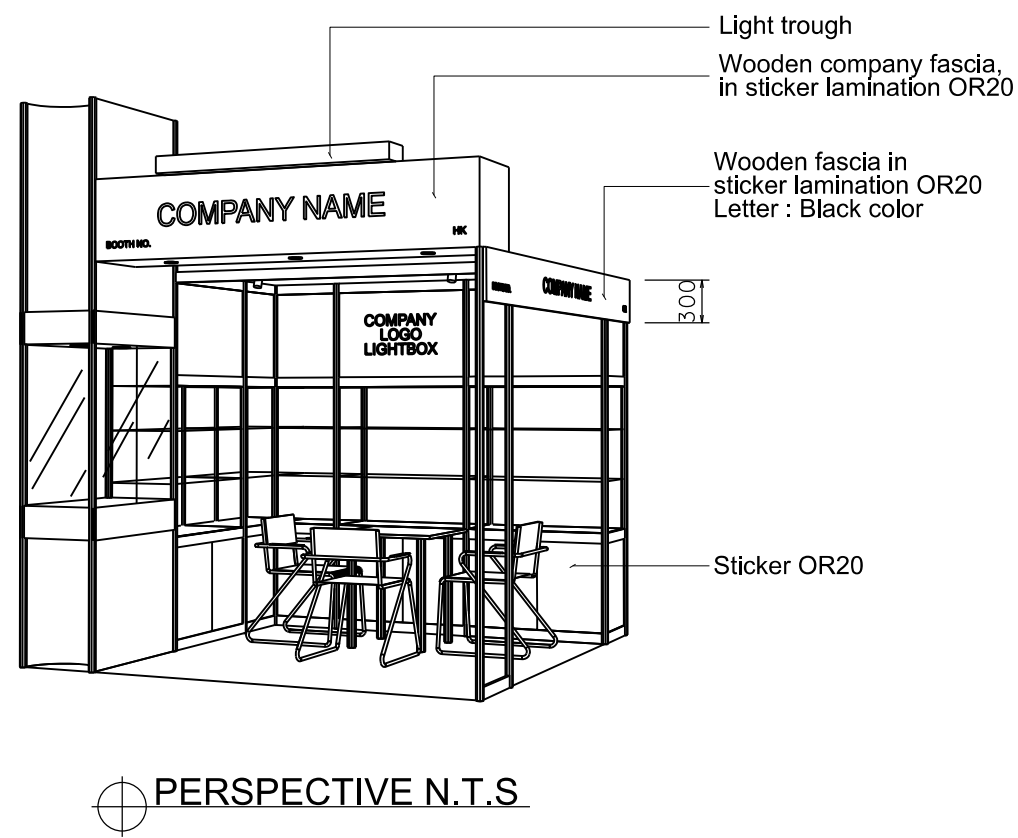

Premium Booth 3mW x 3mD Left Corner Booth

SD-D-9-L-Cnr
3mW x 3mD x 3.5mH

COLOUR PERSPECTIVE N.T.S.

Plan

Top Elevation

BOOTH SPECIFICATION		QTY
	Front glass showcase in light orange sticker lamination with glass sliding door. 2 x 13W LED recess downlight & 2 x 7W LED uplight and downlight	1
	Company Logo Lightbox w/ 2 x LED T5 tube (1mL)	1
	Tall showcase in light orange sticker lamination (without glass door), w/ 2 layers glass shelf, 3x 7W LED downlight, cabinet underneath (1mW x 0.5mD x 2.5mH)	4.5
	Square meeting table (0.7m X0.7m x 0.75mH)	1
	Black leather chair	3
	Longarmed spotlight w/13 watt LED lamp (yellow)	1
	Spotlight w/ 13w LED lamp (Yellow)	2
	LED T5 tube inside light trough	1
	500w Square pin power socket	1
	7W LED downlight (under fascia)	3

TITLE
Premium Booth
SD-D-9-L-Cnr
3x3

PROJECT
PREMIUM BOOTH
DATE: XXXXXXXX

SHEET
SD-D01a

Premium Booth 3mW x 3mD Right Corner Booth

SD-D-9-R-Cnr
3mW x 3mD x 3.5mH

COLOUR PERSPECTIVE N.T.S

BOOTH SPECIFICATION		QTY
	Front glass showcase in light orange sticker lamination with glass sliding door. 2 x 13W LED recess downlight & 2 x 7W LED uplight and downlight	1
	Company Logo Lightbox w/ 2 x LED T5 tube (1mL)	1
	Tall showcase in light orange sticker lamination (without glass door), w/ 2 layers glass shelf, 3x 7W LED downlight, cabinet underneath (1mW x 0.5mD x 2.5mH)	4.5
	Square meeting table (0.7m X0.7m x 0.75mH)	1
	Black leather chair	3
	Longarmed spotlight w/13 watt LED lamp (yellow)	1
	Spotlight w/ 13w LED lamp (Yellow)	2
	LED T5 tube inside light trough	1
	500w Square pin power socket	1
	7W LED downlight (under fascia)	3