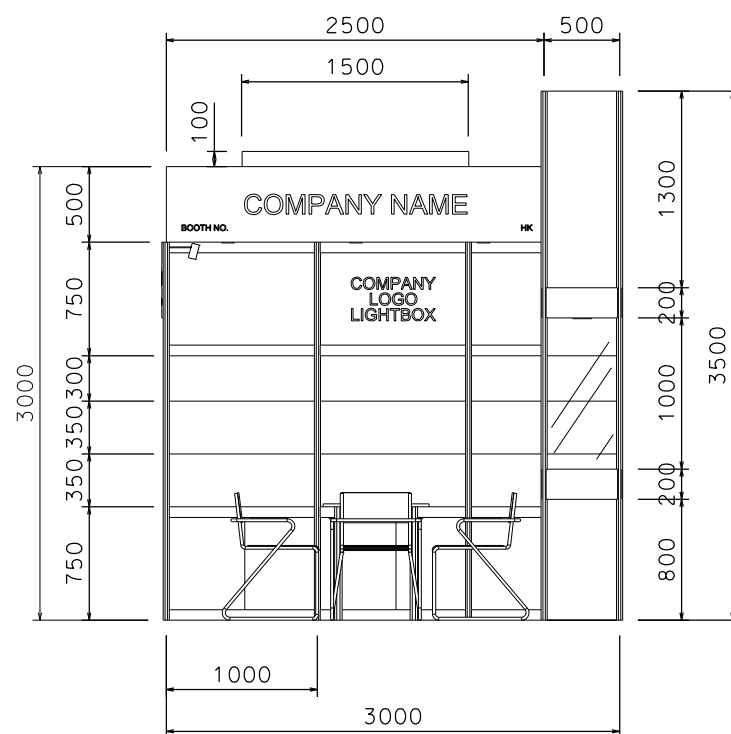

Premium Booth 3mW x 3mD One side open

SD-D-9
3mW x 3mD x 3.5mH

COLOUR PERSPECTIVE N.T.S

Plan

Top Elevation

PERSPECTIVE N.T.S

BOOTH SPECIFICATION	QTY
Front glass showcase in light orange sticker lamination with glass sliding door. 2 x 13W LED recess downlight & 2 x 7W LED uplight and downlight	1
Company Logo Lightbox w/ 2 x LED T5 tube (1mL)	1
Tall showcase in light orange sticker lamination (without glass door), w/ 2 layers glass shelf, 3x 7W LED downlight, cabinet underneath (1mW x 0.5mD x 2.5mH)	4.5
Square meeting table (0.7m X0.7m x 0.75mH)	1
Black leather chair	3
Pegboard w/ 30 hooks (2.5mH)	1
Longarmed spotlight w/13 watt LED lamp (yellow)	1
Spotlight w/ 13w LED lamp (Yellow)	2
LED T5 tube inside light trough	1
500w Square pin power socket	1
7W LED downlight (under fascia)	3

Premium Booth 3mW x 3mD Left Corner Booth

SD-D-9-L-Cnr
3mW x 3mD x 3.5mH

COLOUR PERSPECTIVE N.T.S.

Plan

Top Elevation

BOOTH SPECIFICATION		QTY
	Front glass showcase in light orange sticker lamination with glass sliding door. 2 x 13W LED recess downlight & 2 x 7W LED uplight and downlight	1
	Company Logo Lightbox w/ 2 x LED T5 tube (1mL)	1
	Tall showcase in light orange sticker lamination (without glass door), w/ 2 layers glass shelf, 3x 7W LED downlight, cabinet underneath (1mW x 0.5mD x 2.5mH)	4.5
	Square meeting table (0.7m X0.7m x 0.75mH)	1
	Black leather chair	3
	Longarmed spotlight w/13 watt LED lamp (yellow)	1
	Spotlight w/ 13w LED lamp (Yellow)	2
	LED T5 tube inside light trough	1
	500w Square pin power socket	1
	7W LED downlight (under fascia)	3