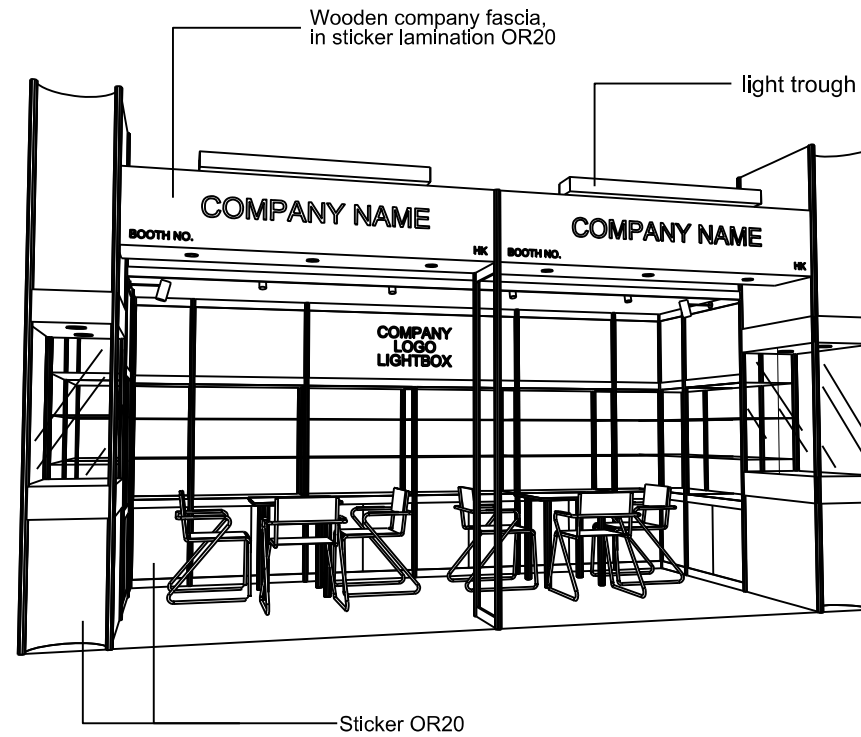

Premium Booth 6mW x 3mD ONE SIDE OPEN

SD-D-18
6mW x 3mD x 3.5mH

PLAN

FRONT ELEVATION

PERSPECTIVE N.T.S.

COLOUR PERSPECTIVE N.T.S.

BOOTH SPECIFICATION		QTY
	Front glass showcase in light orange sticker lamination with glass sliding door. 2 x 13W LED recess downlight & 2 x 7W LED uplight & downlight	2
	Company logo lightbox w/ 4 x LED T5 tube (2mL)	1
	Tall showcase in light orange sticker lamination (without glass door), w/ 2 layers glass shelf, 3 x 7W LED downlight, cabinet underneath (1mW x 0.5mD x 2.5mH)	9
	Square meeting table (0.7m X 0.7m x 0.75mH)	2
	Black leather chair	6
	Longarmed spotlight w/13 watt LED lamp (yellow)	2
	Spotlight w/13 watt LED lamp (yellow)	4
	LED T5 tube inside light trough (for fascia)	2
	500w Square pin power socket	2
	7W LED downlight (under fascia)	6

TITLE
Premium Booth
SD-D-18
6X3

PROJECT
PREMIUM BOOTH
DATE:

SHEET
SD-D04

Premium Booth 6mW x 3mD LEFT CORNER BOOTH

SD-D-18-L-CNR
6mW x 3mD x 3.5mH

BOOTH SPECIFICATION		QTY
	Front glass showcase in light orange sticker lamination with glass sliding door. 2 x 13W LED recess downlight & 2 x 7W LED uplight & downlight	2
	Company logo lightbox w/ 4 x LED T5 tube (2mL)	1
	Tall showcase in light orange sticker lamination (without glass door), w/ 2 layers glass shelf, 3 x 7W LED downlight, cabinet underneath (1mW x 0.5mD x 2.5mH)	7.5
	Square meeting table (0.7m X0.7m x 0.75mH)	2
	Black leather chair	6
	Longarmed spotlight w/13 watt LED lamp (yellow)	2
	Spotlight w/13 watt LED lamp (yellow)	4
	LED T5 tube inside light trough (for fascia)	2
	500w Square pin power socket	2
	7W LED downlight (under fascia)	6