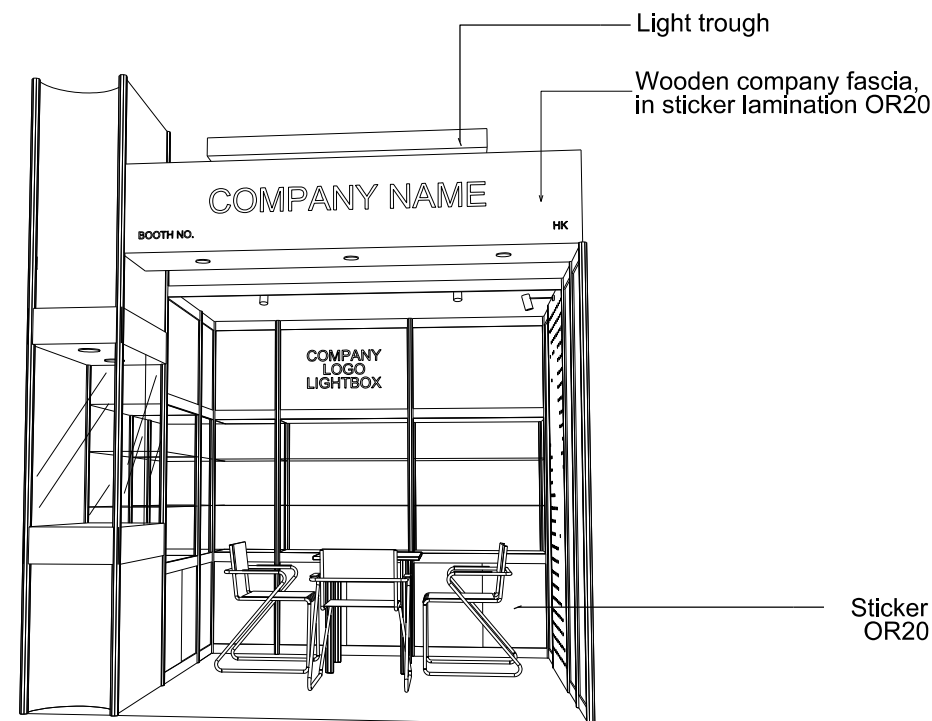

Premium Booth 3mW x 3mD One side open

SD-D-9
3mW x 3mD x 3.5mH

COLOUR PERSPECTIVE N.T.S

Plan

Top Elevation

PERSPECTIVE N.T.S

BOOTH SPECIFICATION	QTY
Front glass showcase in light orange sticker lamination with glass sliding door. 2 x 13W LED recess downlight & 2 x 7W LED uplight and downlight	1
Company Logo Lightbox w/ 2 x LED T5 tube (1mL)	1
Tall showcase in light orange sticker lamination (without glass door), w/ 2 layers glass shelf, 3x 7W LED downlight, cabinet underneath (1mW x 0.5mD x 2.5mH)	4.5
Square meeting table (0.7m X0.7m x 0.75mH)	1
Black leather chair	3
Pegboard w/ 30 hooks (2.5mH)	1
Longarmed spotlight w/13 watt LED lamp (yellow)	1
Spotlight w/ 13w LED lamp (Yellow)	2
LED T5 tube inside light trough	1
500w Square pin power socket	1
7W LED downlight (under fascia)	3

Premium Booth 3mW x 3mD Left Corner Booth

SD-D-9-L-Cnr
3mW x 3mD x 3.5mH

COLOUR PERSPECTIVE N.T.S.

Plan

Top Elevation

BOOTH SPECIFICATION		QTY
	Front glass showcase in light orange sticker lamination with glass sliding door. 2 x 13W LED recess downlight & 2 x 7W LED uplight and downlight	1
	Company Logo Lightbox w/ 2 x LED T5 tube (1mL)	1
	Tall showcase in light orange sticker lamination (without glass door), w/ 2 layers glass shelf, 3x 7W LED downlight, cabinet underneath (1mW x 0.5mD x 2.5mH)	4.5
	Square meeting table (0.7m X0.7m x 0.75mH)	1
	Black leather chair	3
	Longarmed spotlight w/13 watt LED lamp (yellow)	1
	Spotlight w/ 13w LED lamp (Yellow)	2
	LED T5 tube inside light trough	1
	500w Square pin power socket	1
	7W LED downlight (under fascia)	3