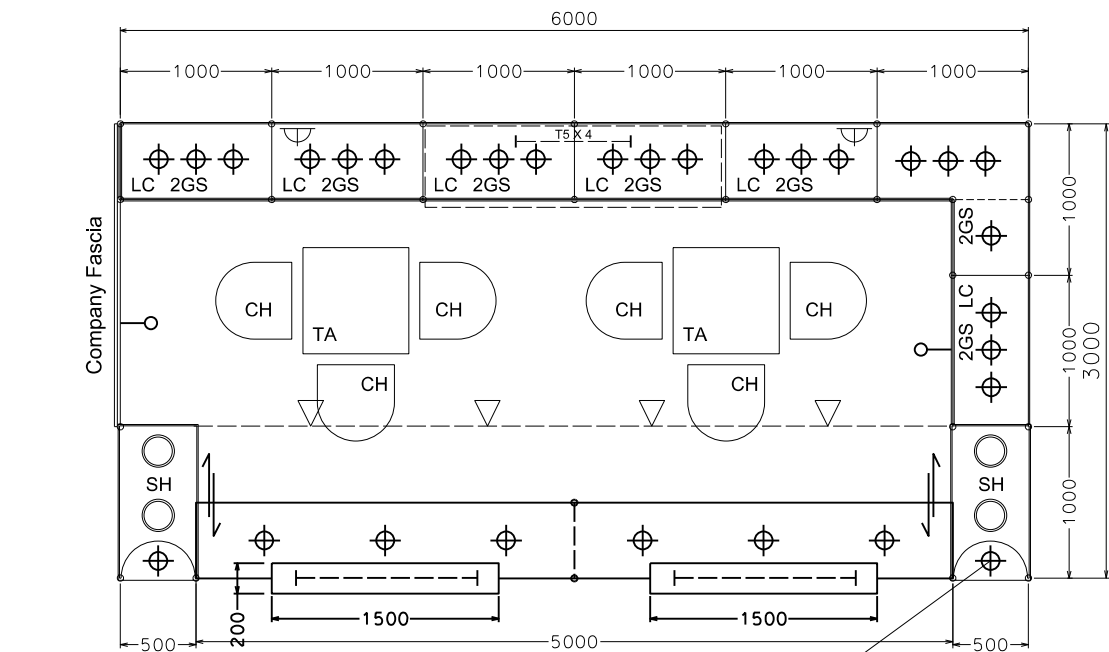

Premium Booth 6mW x 3mD ONE SIDE OPEN

SD-D-18
6mW x 3mD x 3.5mH

PLAN

FRONT ELEVATION

PERSPECTIVE N.T.S.

COLOUR PERSPECTIVE N.T.S.

BOOTH SPECIFICATION		QTY
	Front glass showcase in light orange sticker lamination with glass sliding door. 2 x 13W LED recess downlight & 2 x 7W LED uplight & downlight	2
	Company logo lightbox w/ 4 x LED T5 tube (2mL)	1
	Tall showcase in light orange sticker lamination (without glass door), w/ 2 layers glass shelf, 3 x 7W LED downlight, cabinet underneath (1mW x 0.5mD x 2.5mH)	9
	Square meeting table (0.7m X 0.7m x 0.75mH)	2
	Black leather chair	6
	Longarmed spotlight w/13 watt LED lamp (yellow)	2
	Spotlight w/13 watt LED lamp (yellow)	4
	LED T5 tube inside light trough (for fascia)	2
	500w Square pin power socket	2
	7W LED downlight (under fascia)	6

FILE PATH - L:\Local Fair Premium Booth 2011\SD-Layouts\SD-D-2dLay-out-update.dgn

NOTES UNLESS OTHERWISE SPECIFIED ALL DIMENSIONS ARE IN MM.

REVISION
09/01/2019

DATE: 09/01/2019
SCALE: 1 : 50 (A3)
DRAWN BY:
CHECKED BY:

TITLE
Premium Booth
SD-D-18
6X3

PROJECT
PREMIUM BOOTH
DATE:

SHEET
SD-D04

Premium Booth 6mW x 3mD LEFT CORNER BOOTH

SD-D-18-L-CNR
6mW x 3mD x 3.5mH

BOOTH SPECIFICATION		QTY
	Front glass showcase in light orange sticker lamination with glass sliding door. 2 x 13W LED recess downlight & 2 x 7W LED uplight & downlight	2
	Company logo lightbox w/ 4 x LED T5 tube (2mL)	1
	Tall showcase in light orange sticker lamination (without glass door), w/ 2 layers glass shelf, 3 x 7W LED downlight, cabinet underneath (1mW x 0.5mD x 2.5mH)	7.5
	Square meeting table (0.7m X0.7m x 0.75mH)	2
	Black leather chair	6
	Longarmed spotlight w/13 watt LED lamp (yellow)	2
	Spotlight w/13 watt LED lamp (yellow)	4
	LED T5 tube inside light trough (for fascia)	2
	500w Square pin power socket	2
	7W LED downlight (under fascia)	6