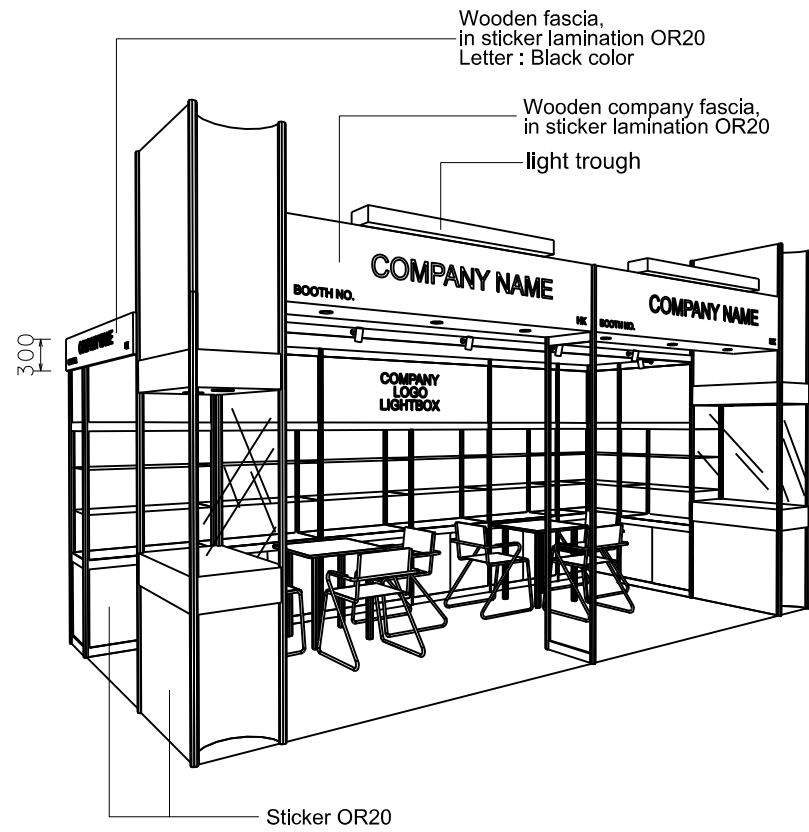

Premium Booth 6mW x 3mD ONE SIDE OPEN

SD-D-18
6mW x 3mD x 3.5mH

PLAN

FRONT ELEVATION

PERSPECTIVE N.T.S.

COLOUR PERSPECTIVE N.T.S.

BOOTH SPECIFICATION		QTY
	Front glass showcase in light orange sticker lamination with glass sliding door. 2 x 13W LED recess downlight & 2 x 7W LED uplight & downlight	2
	Company logo lightbox w/ 4 x LED T5 tube (2mL)	1
	Tall showcase in light orange sticker lamination (without glass door), w/ 2 layers glass shelf, 3 x 7W LED downlight, cabinet underneath (1mW x 0.5mD x 2.5mH)	9
	Square meeting table (0.7m X 0.7m x 0.75mH)	2
	Black leather chair	6
	Longarmed spotlight w/13 watt LED lamp (yellow)	2
	Spotlight w/13 watt LED lamp (yellow)	4
	LED T5 tube inside light trough (for fascia)	2
	500w Square pin power socket	2
	7W LED downlight (under fascia)	6

FILE PATH - L:\Local Fair Premium Booth 2011\SD-Layouts\SD-D-2dLay-out-update.dgn

NOTES UNLESS OTHERWISE SPECIFIED ALL DIMENSIONS ARE IN MM.

REVISION
09/01/2019

DATE: 09/01/2019
SCALE: 1 : 50 (A3)
DRAWN BY:
CHECKED BY:

TITLE
Premium Booth
SD-D-18
6X3

PROJECT
PREMIUM BOOTH
DATE:

SHEET
SD-D04

Premium Booth 6mW x 3mD LEFT CORNER BOOTH

SD-D-18-L-CNR
6mW x 3mD x 3.5mH

BOOTH SPECIFICATION		QTY
	Front glass showcase in light orange sticker lamination with glass sliding door. 2 x 13W LED recess downlight & 2 x 7W LED uplight & downlight	2
	Company logo lightbox w/ 4 x LED T5 tube (2mL)	1
	Tall showcase in light orange sticker lamination (without glass door), w/ 2 layers glass shelf, 3 x 7W LED downlight, cabinet underneath (1mW x 0.5mD x 2.5mH)	7.5
	Square meeting table (0.7m X0.7m x 0.75mH)	2
	Black leather chair	6
	Longarmed spotlight w/13 watt LED lamp (yellow)	2
	Spotlight w/13 watt LED lamp (yellow)	4
	LED T5 tube inside light trough (for fascia)	2
	500w Square pin power socket	2
	7W LED downlight (under fascia)	6