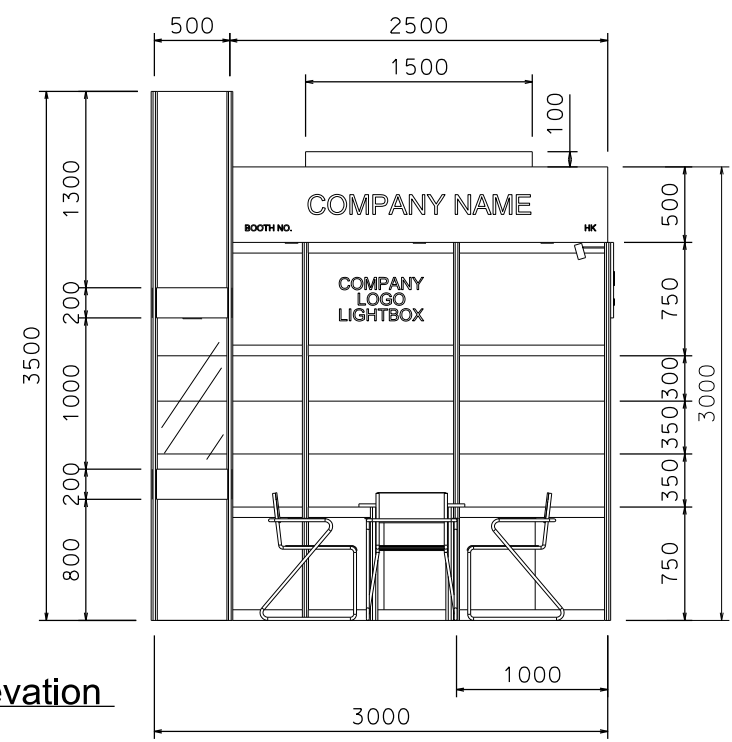

Premium Booth 3mW x 3mD Left Corner Booth

SD-D-9-L-Cnr
3mW x 3mD x 3.5mH

COLOUR PERSPECTIVE N.T.S.

Plan

Top Elevation

BOOTH SPECIFICATION		QTY
	Front glass showcase in light orange sticker lamination with glass sliding door. 2 x 13W LED recess downlight & 2 x 7W LED uplight and downlight	1
	Company Logo Lightbox w/ 2 x LED T5 tube (1mL)	1
	Tall showcase in light orange sticker lamination (without glass door), w/ 2 layers glass shelf, 3x 7W LED downlight, cabinet underneath (1mW x 0.5mD x 2.5mH)	4.5
	Square meeting table (0.7m X0.7m x 0.75mH)	1
	Black leather chair	3
	Longarmed spotlight w/13 watt LED lamp (yellow)	1
	Spotlight w/ 13w LED lamp (Yellow)	2
	LED T5 tube inside light trough	1
	500w Square pin power socket	1
	7W LED downlight (under fascia)	3

TITLE
Premium Booth
SD-D-9-L-Cnr
3x3

PROJECT
PREMIUM BOOTH
DATE: XXXXXXXX

SHEET
SD-D01a

Premium Booth 3mW x 3mD Right Corner Booth

SD-D-9-R-Cnr
3mW x 3mD x 3.5mH

COLOUR PERSPECTIVE N.T.S

BOOTH SPECIFICATION		QTY
	Front glass showcase in light orange sticker lamination with glass sliding door. 2 x 13W LED recess downlight & 2 x 7W LED uplight and downlight	1
	Company Logo Lightbox w/ 2 x LED T5 tube (1mL)	1
	Tall showcase in light orange sticker lamination (without glass door), w/ 2 layers glass shelf, 3x 7W LED downlight, cabinet underneath (1mW x 0.5mD x 2.5mH)	4.5
	Square meeting table (0.7m X0.7m x 0.75mH)	1
	Black leather chair	3
	Longarmed spotlight w/13 watt LED lamp (yellow)	1
	Spotlight w/ 13w LED lamp (Yellow)	2
	LED T5 tube inside light trough	1
	500w Square pin power socket	1
	7W LED downlight (under fascia)	3