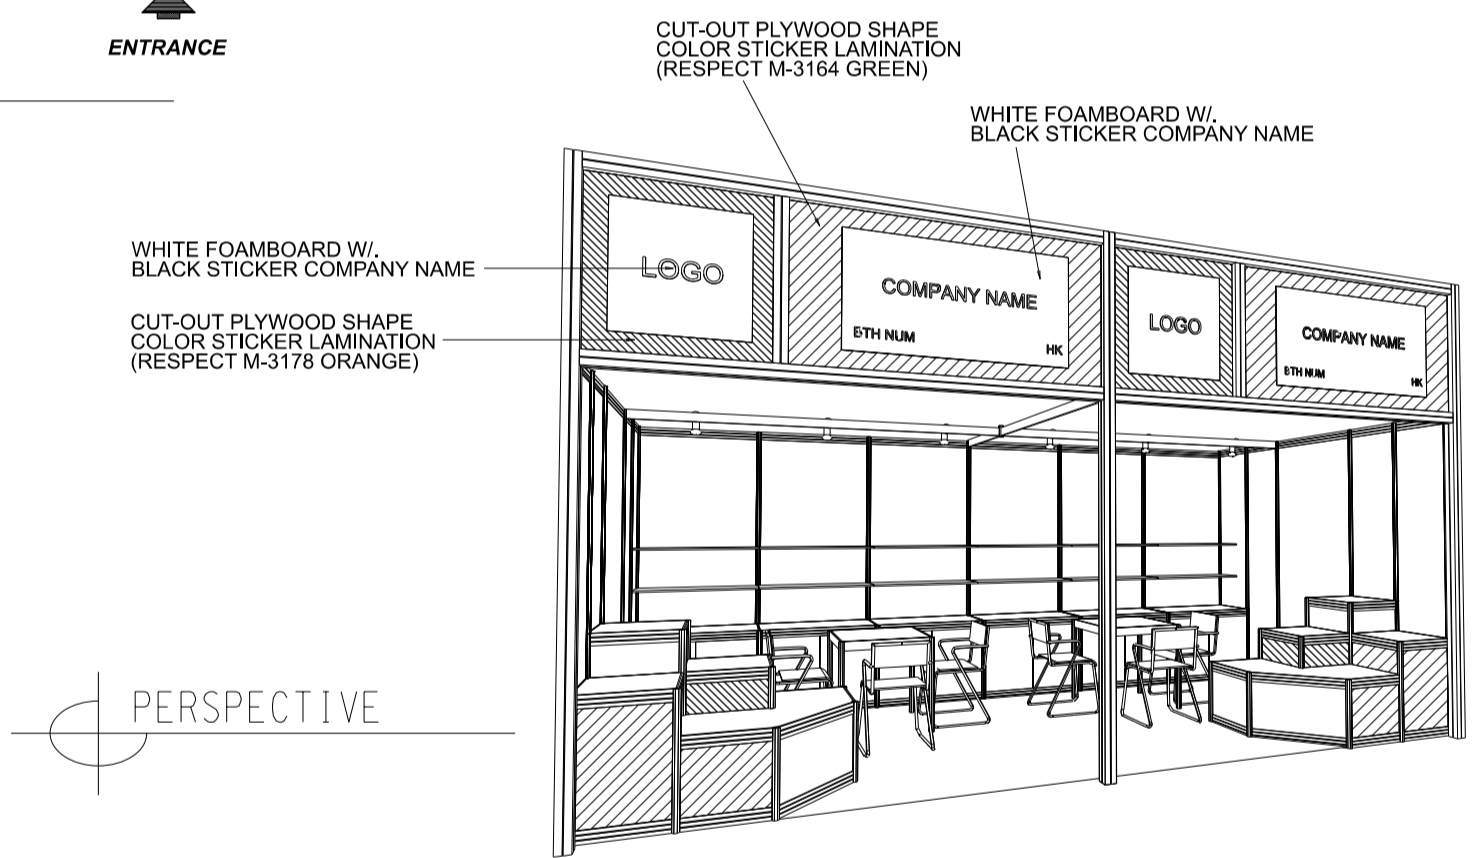

WHITE FOAMBOARD W/ BLACK STICKER COMPANY NAME

PERSPECTIVE

ELEVATION

#### BOOTH SPECIFICATIONS

QTY.

	LOCKABLE CABINET 1000L x 500W x 750H mm	3
	WOODEN DISPLAY SHELF FLAT (3000W X 300D mm)	2
	DISPLAY PLATFORM IN STICKER LAMINATIONS 500 / 750 / 1000mmH	1
	13W LED LAMP SPOTLIGHT (YELLOW LIGHT)	3
	13W LED LAMP LONGARMED SPOTLIGHT (300MM) (YELLOW LIGHT)	2
	500w SQUARE PIN SOCKET	1
	700W x 700D x 750H mm MEETING TABLE	1
	BLACK LEATHER CHAIR	3
	CEILING BEAM	3M
	COMPANY LOGO	2
	RUBBISH BIN & CARPET (9sqm.)	

### 6M x 3M Deluxe Booth

六米乘三米高級攤位

PLAN

ELEVATION

BOOTH SPECIFICATIONS		QTY.
	LOCKABLE CABINET 1000L x 500W x 750H mm	6
	WOODEN DISPLAY SHELF FLAT (3000W X 300D mm)	4
	DISPLAY PLATFORM IN STICKER LAMINATIONS 500 / 750 / 1000mmH	2
	13W LED LAMP SPOTLIGHT (YELLOW LIGHT)	6
	13W LED LAMP LONGARMED SPOTLIGHT (300MM) (YELLOW LIGHT)	4
	500w SQUARE PIN SOCKET	2
	700W x 700D x 750H mm MEETING TABLE	2
	BLACK LEATHER CHAIR	6
	CEILING BEAM	9M
	COMPANY LOGO	2
	RUBBISH BIN & CARPET (18sqm.)	