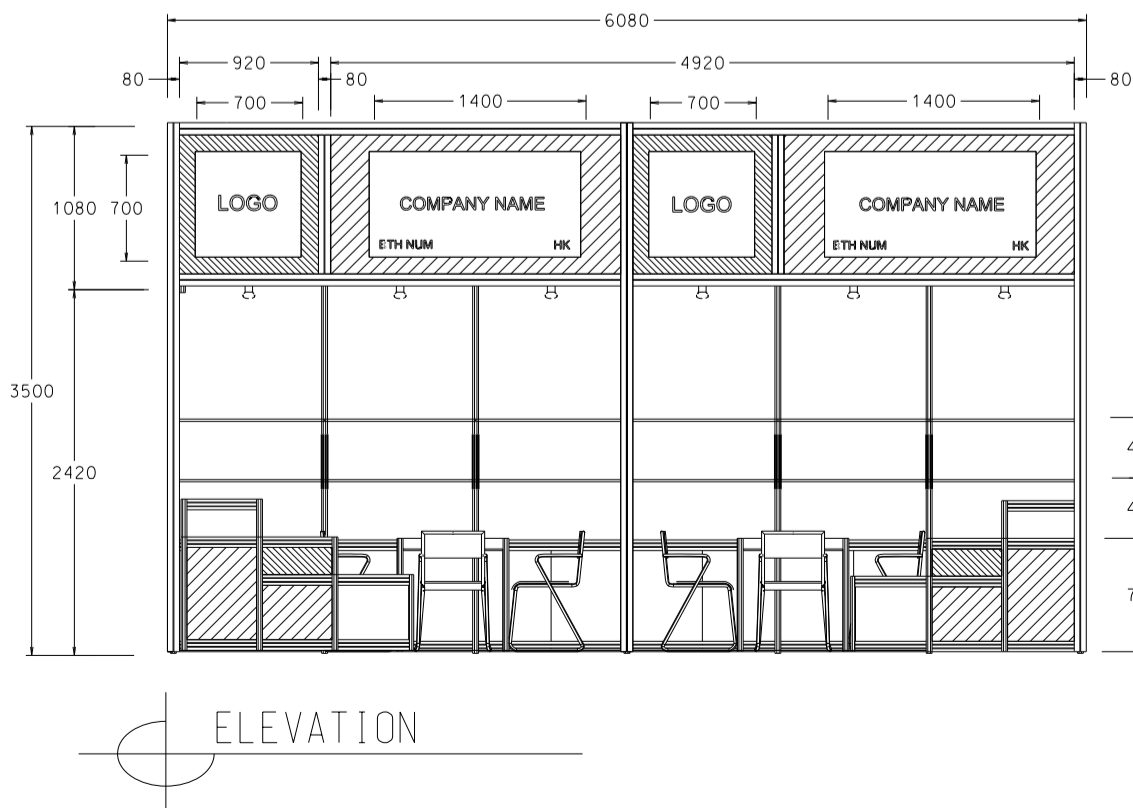

### 3M x 3M Deluxe Right Corner Booth

三米乘三米高級右邊角位攤位

ALL PARTITIONS ARE IN 2.5mH

LOCKABLE CABINET W/ 2 LAYERS OF WOODEN DISPLAY SHELF

13W LED LAMP SPOTLIGHT

700 X 700 X 750mmH MEETING TABLE W/ 3 CHAIRS

ENTRANCE

### 6M x 3M Deluxe Left Corner Booth

六米乘三米高級左邊角位攤位

WHITE FOAMBOARD W/ BLACK STICKER COMPANY NAME

CUT-OUT PLYWOOD SHAPE COLOR STICKER LAMINATION (RESPECT M-3178 ORANGE)

CUT-OUT PLYWOOD SHAPE COLOR STICKER LAMINATION (RESPECT M-3164 GREEN)

WHITE FOAMBOARD W/ BLACK STICKER COMPANY NAME

BOOTH SPECIFICATIONS		QTY.
	LOCKABLE CABINET 1000L x 500W x 750H mm	6
	WOODEN DISPLAY SHELF FLAT (3000W X 300D mm)	4
	DISPLAY PLATFORM IN STICKER LAMINATIONS 500 / 750 / 1000mmH	2
	13W LED LAMP SPOTLIGHT (YELLOW LIGHT)	6
	13W LED LAMP LONGARMED SPOTLIGHT (300MM) (YELLOW LIGHT)	4
	500w SQUARE PIN SOCKET	2
	700W x 700D x 750H mm MEETING TABLE	2
	BLACK LEATHER CHAIR	6
	CEILING BEAM	9M
	COMPANY LOGO	3
	RUBBISH BIN & CARPET (18sqm.)	

### 6M x 3M Deluxe Right Corner Booth

六米乘三米高級右邊角位攤位

BOOTH SPECIFICATIONS		QTY.
	LOCKABLE CABINET 1000L x 500W x 750H mm	6
	WOODEN DISPLAY SHELF FLAT (3000W X 300D mm)	4
	DISPLAY PLATFORM IN STICKER LAMINATIONS 500 / 750 / 1000mmH	2
	13W LED LAMP SPOTLIGHT (YELLOW LIGHT)	6
	13W LED LAMP LONGARMED SPOTLIGHT (300MM) (YELLOW LIGHT)	4
	500w SQUARE PIN SOCKET	2
	700W x 700D x 750H mm MEETING TABLE	2
	BLACK LEATHER CHAIR	6
	CEILING BEAM	9M
	COMPANY LOGO	3
	RUBBISH BIN & CARPET (18sqm.)	