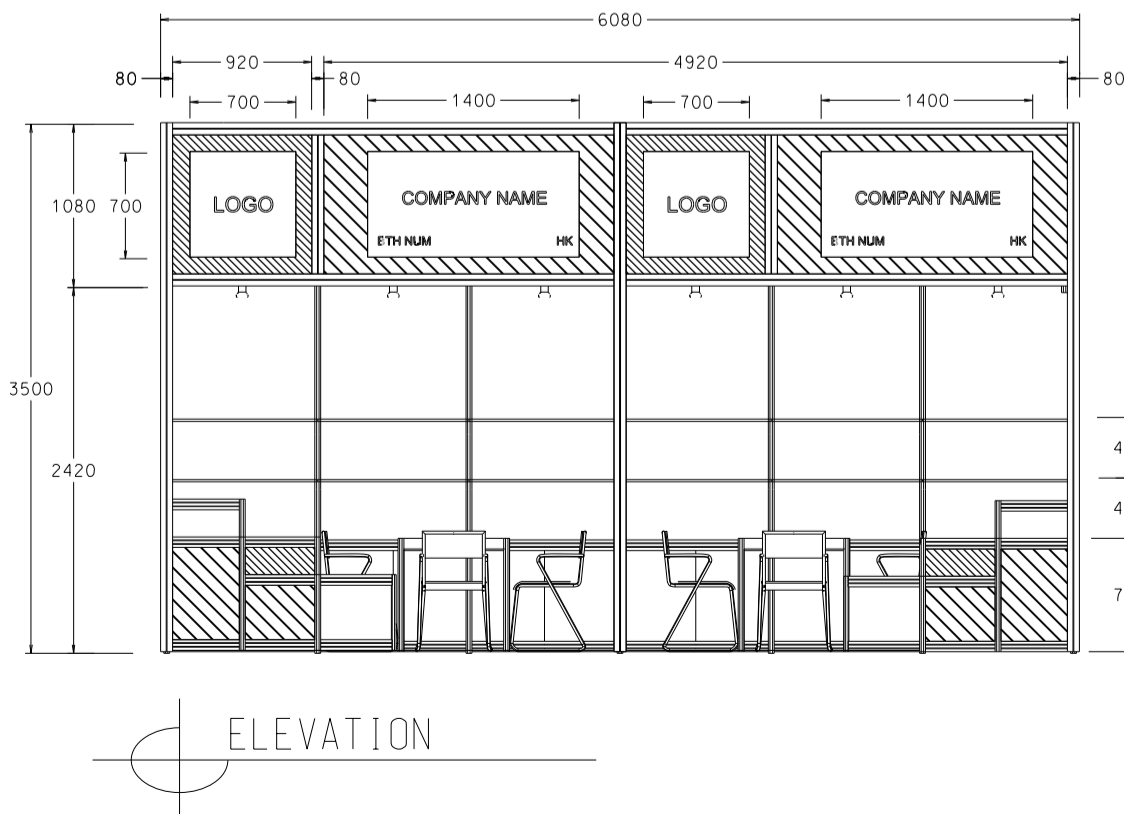

### 6M x 3M Deluxe Booth

六米乘三米高級攤位

PLAN

ELEVATION

BOOTH SPECIFICATIONS		QTY.
	LOCKABLE CABINET 1000L x 500W x 750H mm	6
	WOODEN DISPLAY SHELF FLAT (3000W X 300D mm)	4
	DISPLAY PLATFORM IN STICKER LAMINATIONS 500 / 750 / 1000mmH	2
	13W LED LAMP SPOTLIGHT (YELLOW LIGHT)	6
	13W LED LAMP LONGARMED SPOTLIGHT (300MM) (YELLOW LIGHT)	4
	500w SQUARE PIN SOCKET	2
	700W x 700D x 750H mm MEETING TABLE	2
	BLACK LEATHER CHAIR	6
	CEILING BEAM	9M
	COMPANY LOGO	2
	RUBBISH BIN & CARPET (18sqm.)	

### 6M x 3M Deluxe Left Corner Booth

六米乘三米高級左邊角位攤位

WHITE FOAMBOARD W/ BLACK STICKER COMPANY NAME

CUT-OUT PLYWOOD SHAPE COLOR STICKER LAMINATION (RESPECT M-3178 ORANGE)

CUT-OUT PLYWOOD SHAPE COLOR STICKER LAMINATION (RESPECT M-3164 GREEN)

WHITE FOAMBOARD W/ BLACK STICKER COMPANY NAME

BOOTH SPECIFICATIONS		QTY.
	LOCKABLE CABINET 1000L x 500W x 750H mm	6
	WOODEN DISPLAY SHELF FLAT (3000W X 300D mm)	4
	DISPLAY PLATFORM IN STICKER LAMINATIONS 500 / 750 / 1000mmH	2
	13W LED LAMP SPOTLIGHT (YELLOW LIGHT)	6
	13W LED LAMP LONGARMED SPOTLIGHT (300MM) (YELLOW LIGHT)	4
	500w SQUARE PIN SOCKET	2
	700W x 700D x 750H mm MEETING TABLE	2
	BLACK LEATHER CHAIR	6
	CEILING BEAM	9M
	COMPANY LOGO	3
	RUBBISH BIN & CARPET (18sqm.)	

### 6M x 3M Deluxe Right Corner Booth

六米乘三米高級右邊角位攤位

BOOTH SPECIFICATIONS		QTY.
	LOCKABLE CABINET 1000L x 500W x 750H mm	6
	WOODEN DISPLAY SHELF FLAT (3000W X 300D mm)	4
	DISPLAY PLATFORM IN STICKER LAMINATIONS 500 / 750 / 1000mmH	2
	13W LED LAMP SPOTLIGHT (YELLOW LIGHT)	6
	13W LED LAMP LONGARMED SPOTLIGHT (300MM) (YELLOW LIGHT)	4
	500w SQUARE PIN SOCKET	2
	700W x 700D x 750H mm MEETING TABLE	2
	BLACK LEATHER CHAIR	6
	CEILING BEAM	9M
	COMPANY LOGO	3
	RUBBISH BIN & CARPET (18sqm.)	