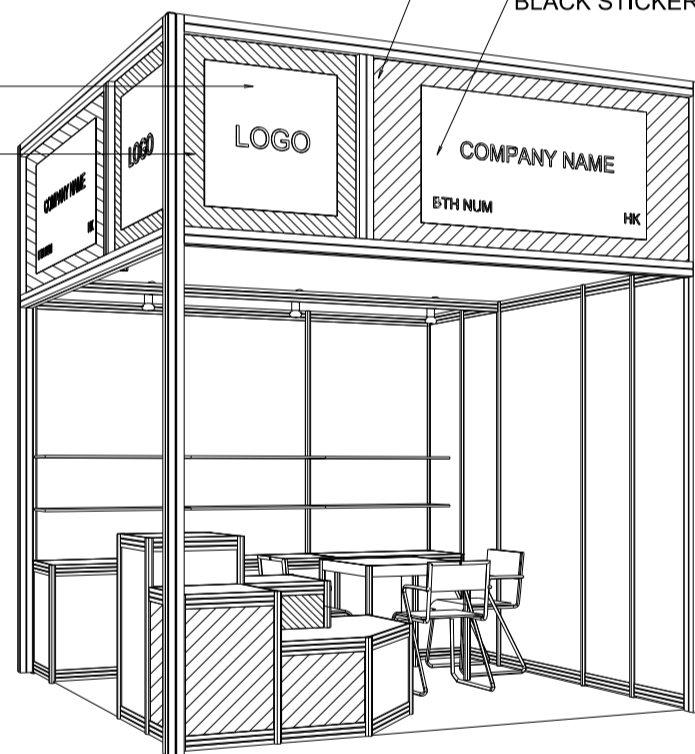

BOOTH SPECIFICATIONS		QTY.
	LOCKABLE CABINET 1000L x 500W x 750H mm	3
	WOODEN DISPLAY SHELF FLAT (3000W X 300D mm)	2
	DISPLAY PLATFORM IN STICKER LAMINATIONS 500 / 750 / 1000mmH	1
	13W LED LAMP SPOTLIGHT (YELLOW LIGHT)	3
	13W LED LAMP LONGARMED SPOTLIGHT (300MM) (YELLOW LIGHT)	2
	500w SQUARE PIN SOCKET	1
	700W x 700D x 750H mm MEETING TABLE	1
	BLACK LEATHER CHAIR	3
	CEILING BEAM	3M
	COMPANY LOGO	1
	RUBBISH BIN & CARPET (9sqm.)	

### 3M x 3M Deluxe Left Corner Booth

三米乘三米高級左邊角位攤位

CUT-OUT PLYWOOD SHAPE  
COLOR STICKER LAMINATION  
(RESPECT M-3164 GREEN)

WHITE FOAMBOARD W/  
BLACK STICKER COMPANY NAME

WHITE FOAMBOARD W/  
BLACK STICKER COMPANY NAME

CUT-OUT PLYWOOD SHAPE  
COLOR STICKER LAMINATION  
(RESPECT M-3178 ORANGE)

BOOTH SPECIFICATIONS		QTY.
	LOCKABLE CABINET 1000L x 500W x 750H mm	3
	WOODEN DISPLAY SHELF FLAT (3000W X 300D mm)	2
	DISPLAY PLATFORM IN STICKER LAMINATIONS 500 / 750 / 1000mmH	1
	13W LED LAMP SPOTLIGHT (YELLOW LIGHT)	3
	13W LED LAMP LONGARMED SPOTLIGHT (300MM) (YELLOW LIGHT)	2
	500w SQUARE PIN SOCKET	1
	700W x 700D x 750H mm MEETING TABLE	1
	BLACK LEATHER CHAIR	3
	CEILING BEAM	3M
	COMPANY LOGO	2
	RUBBISH BIN & CARPET (9sqm.)	

### 3M x 3M Deluxe Right Corner Booth

三米乘三米高級右邊角位攤位

ALL PARTITIONS ARE IN 2.5mH

LOCKABLE CABINET W/ 2 LAYERS OF WOODEN DISPLAY SHELF

13W LED LAMP SPOTLIGHT

700 X 700 X 750mmH MEETING TABLE W/ 3 CHAIRS

ENTRANCE