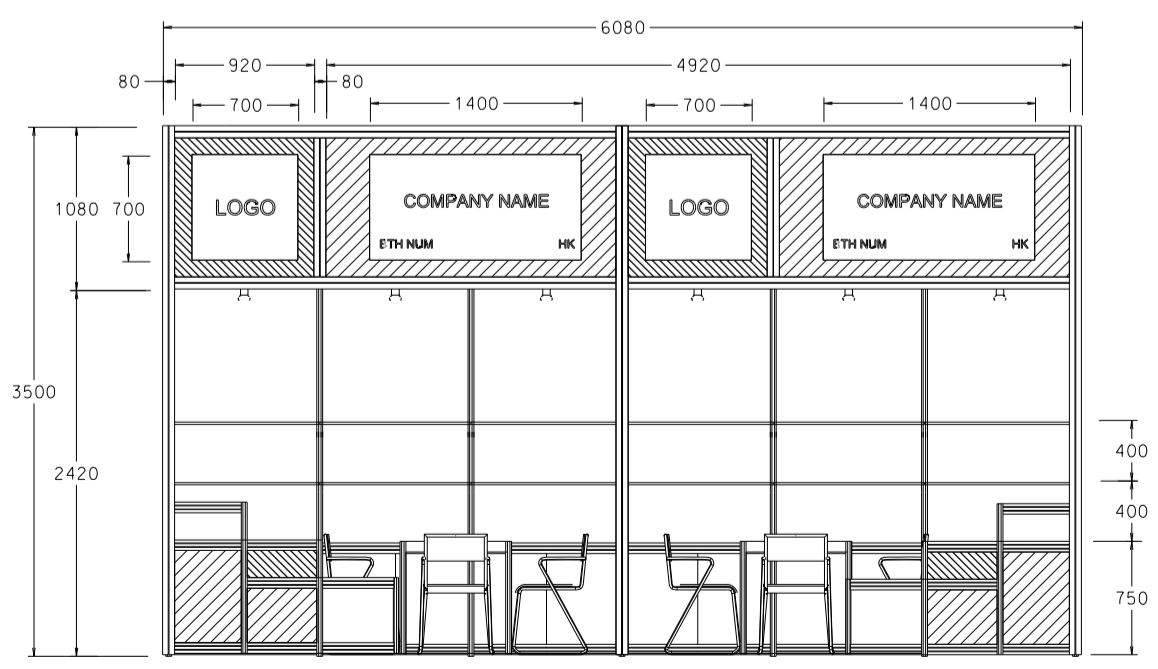

BOOTH SPECIFICATIONS		QTY.
	LOCKABLE CABINET 1000L x 500W x 750H mm	3
	WOODEN DISPLAY SHELF FLAT (3000W X 300D mm)	2
	DISPLAY PLATFORM IN STICKER LAMINATIONS 500 / 750 / 1000mmH	1
	13W LED LAMP SPOTLIGHT (YELLOW LIGHT)	3
	13W LED LAMP LONGARMED SPOTLIGHT (300MM) (YELLOW LIGHT)	2
	500w SQUARE PIN SOCKET	1
	700W x 700D x 750H mm MEETING TABLE	1
	BLACK LEATHER CHAIR	3
	CEILING BEAM	3M
	COMPANY LOGO	1
	RUBBISH BIN & CARPET (9sqm.)	

### 3M x 3M Deluxe Right Corner Booth

三米乘三米高級右邊角位攤位

ALL PARTITIONS ARE IN 2.5mH

LOCKABLE CABINET W/ 2 LAYERS OF WOODEN DISPLAY SHELF

13W LED LAMP SPOTLIGHT

700 X 700 X 750mmH MEETING TABLE W/ 3 CHAIRS

ENTRANCE

#### BOOTH SPECIFICATIONS

QTY.

	LOCKABLE CABINET 1000L x 500W x 750H mm	3
	WOODEN DISPLAY SHELF FLAT (3000W X 300D mm)	2
	DISPLAY PLATFORM IN STICKER LAMINATIONS 500 / 750 / 1000mmH	1
	13W LED LAMP SPOTLIGHT (YELLOW LIGHT)	3
	13W LED LAMP LONGARMED SPOTLIGHT (300MM) (YELLOW LIGHT)	2
	500w SQUARE PIN SOCKET	1
	700W x 700D x 750H mm MEETING TABLE	1
	BLACK LEATHER CHAIR	3
	CEILING BEAM	3M
	COMPANY LOGO	2
	RUBBISH BIN & CARPET (9sqm.)	

### 6M x 3M Deluxe Booth

六米乘三米高級攤位

PLAN

ELEVATION

BOOTH SPECIFICATIONS		QTY.
	LOCKABLE CABINET 1000L x 500W x 750H mm	6
	WOODEN DISPLAY SHELF FLAT (3000W X 300D mm)	4
	DISPLAY PLATFORM IN STICKER LAMINATIONS 500 / 750 / 1000mmH	2
	13W LED LAMP SPOTLIGHT (YELLOW LIGHT)	6
	13W LED LAMP LONGARMED SPOTLIGHT (300MM) (YELLOW LIGHT)	4
	500w SQUARE PIN SOCKET	2
	700W x 700D x 750H mm MEETING TABLE	2
	BLACK LEATHER CHAIR	6
	CEILING BEAM	9M
	COMPANY LOGO	2
	RUBBISH BIN & CARPET (18sqm.)	