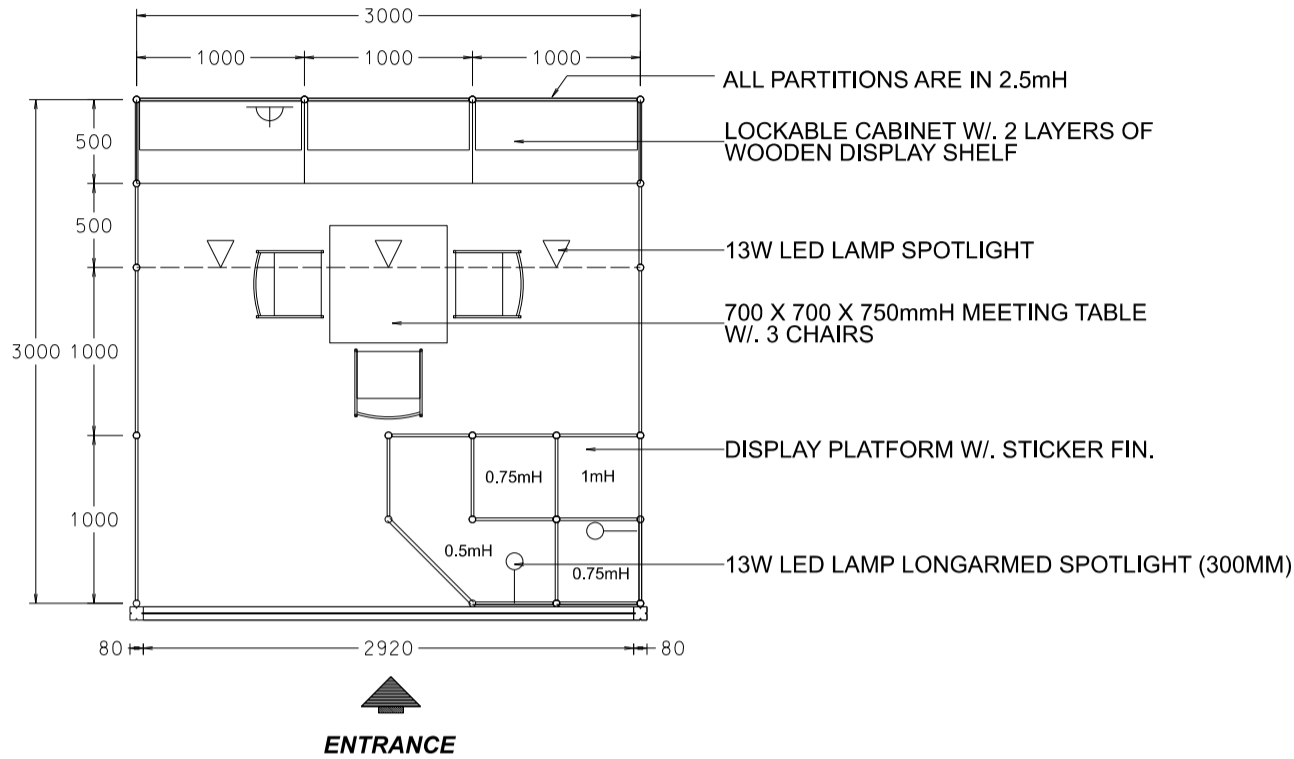

### 3M x 3M Deluxe Booth

三米乘三米高級攤位

CUT-OUT PLYWOOD SHAPE  
COLOR STICKER LAMINATION  
(RESPECT M-3164 GREEN)

WHITE FOAMBOARD W/  
BLACK STICKER COMPANY NAME

WHITE FOAMBOARD W/  
BLACK STICKER COMPANY NAME  
CUT-OUT PLYWOOD SHAPE  
COLOR STICKER LAMINATION  
(RESPECT M-3178 ORANGE)

BOOTH SPECIFICATIONS		QTY.
	LOCKABLE CABINET 1000L x 500W x 750H mm	3
	WOODEN DISPLAY SHELF FLAT (3000W X 300D mm)	2
	DISPLAY PLATFORM IN STICKER LAMINATIONS 500 / 750 / 1000mmH	1
	13W LED LAMP SPOTLIGHT (YELLOW LIGHT)	3
	13W LED LAMP LONGARMED SPOTLIGHT (300MM) (YELLOW LIGHT)	2
	500w SQUARE PIN SOCKET	1
	700W x 700D x 750H mm MEETING TABLE	1
	BLACK LEATHER CHAIR	3
	CEILING BEAM	3M
	COMPANY LOGO	1
	RUBBISH BIN & CARPET (9sqm.)	

CUT-OUT PLYWOOD SHAPE  
COLOR STICKER LAMINATION  
(RESPECT M-3178 ORANGE)

BOOTH SPECIFICATIONS		QTY.
	LOCKABLE CABINET 1000L x 500W x 750H mm	3
	WOODEN DISPLAY SHELF FLAT (3000W X 300D mm)	2
	DISPLAY PLATFORM IN STICKER LAMINATIONS 500 / 750 / 1000mmH	1
	13W LED LAMP SPOTLIGHT (YELLOW LIGHT)	3
	13W LED LAMP LONGARMED SPOTLIGHT (300MM) (YELLOW LIGHT)	2
	500w SQUARE PIN SOCKET	1
	700W x 700D x 750H mm MEETING TABLE	1
	BLACK LEATHER CHAIR	3
	CEILING BEAM	3M
	COMPANY LOGO	2
	RUBBISH BIN & CARPET (9sqm.)	

### 3M x 3M Deluxe Right Corner Booth

三米乘三米高級右邊角位攤位

ALL PARTITIONS ARE IN 2.5mH

LOCKABLE CABINET W/ 2 LAYERS OF WOODEN DISPLAY SHELF

13W LED LAMP SPOTLIGHT

700 X 700 X 750mmH MEETING TABLE W/ 3 CHAIRS

ENTRANCE