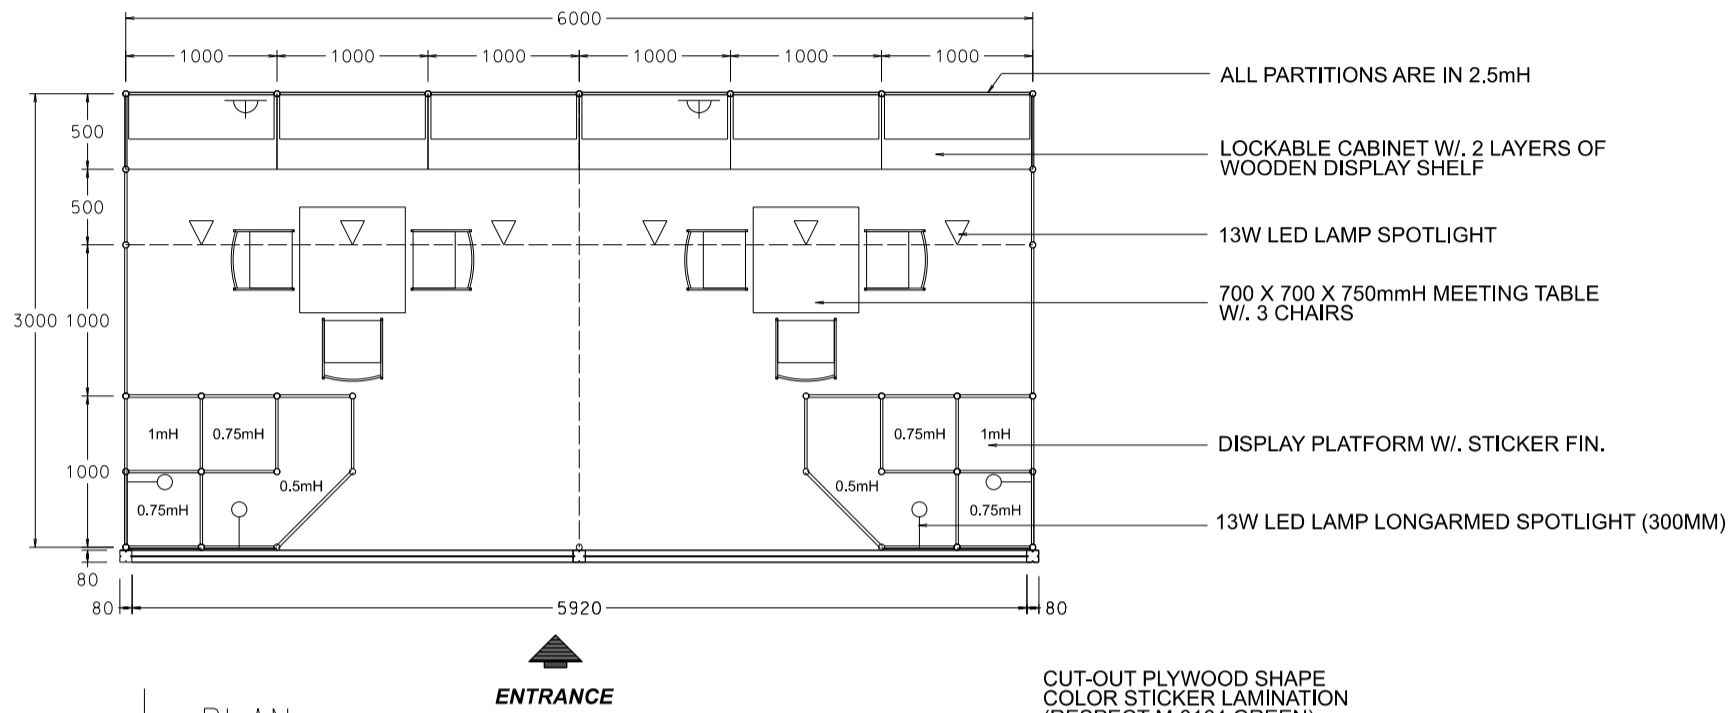

BOOTH SPECIFICATIONS		QTY.
	LOCKABLE CABINET 1000L x 500W x 750H mm	3
	WOODEN DISPLAY SHELF FLAT (3000W X 300D mm)	2
	DISPLAY PLATFORM IN STICKER LAMINATIONS 500 / 750 / 1000mmH	1
	13W LED LAMP SPOTLIGHT (YELLOW LIGHT)	3
	13W LED LAMP LONGARMED SPOTLIGHT (300MM) (YELLOW LIGHT)	2
	500w SQUARE PIN SOCKET	1
	700W x 700D x 750H mm MEETING TABLE	1
	BLACK LEATHER CHAIR	3
	CEILING BEAM	3M
	COMPANY LOGO	1
	RUBBISH BIN & CARPET (9sqm.)	

### 3M x 3M Deluxe Right Corner Booth

三米乘三米高級右邊角位攤位

ALL PARTITIONS ARE IN 2.5mH

LOCKABLE CABINET W/ 2 LAYERS OF WOODEN DISPLAY SHELF

13W LED LAMP SPOTLIGHT

700 X 700 X 750mmH MEETING TABLE W/ 3 CHAIRS

ENTRANCE

#### BOOTH SPECIFICATIONS

QTY.

	LOCKABLE CABINET 1000L x 500W x 750H mm	3
	WOODEN DISPLAY SHELF FLAT (3000W X 300D mm)	2
	DISPLAY PLATFORM IN STICKER LAMINATIONS 500 / 750 / 1000mmH	1
	13W LED LAMP SPOTLIGHT (YELLOW LIGHT)	3
	13W LED LAMP LONGARMED SPOTLIGHT (300MM) (YELLOW LIGHT)	2
	500w SQUARE PIN SOCKET	1
	700W x 700D x 750H mm MEETING TABLE	1
	BLACK LEATHER CHAIR	3
	CEILING BEAM	3M
	COMPANY LOGO	2
	RUBBISH BIN & CARPET (9sqm.)	

### 6M x 3M Deluxe Booth

六米乘三米高級攤位

PLAN

ELEVATION

BOOTH SPECIFICATIONS		QTY.
	LOCKABLE CABINET 1000L x 500W x 750H mm	6
	WOODEN DISPLAY SHELF FLAT (3000W X 300D mm)	4
	DISPLAY PLATFORM IN STICKER LAMINATIONS 500 / 750 / 1000mmH	2
	13W LED LAMP SPOTLIGHT (YELLOW LIGHT)	6
	13W LED LAMP LONGARMED SPOTLIGHT (300MM) (YELLOW LIGHT)	4
	500w SQUARE PIN SOCKET	2
	700W x 700D x 750H mm MEETING TABLE	2
	BLACK LEATHER CHAIR	6
	CEILING BEAM	9M
	COMPANY LOGO	2
	RUBBISH BIN & CARPET (18sqm.)	