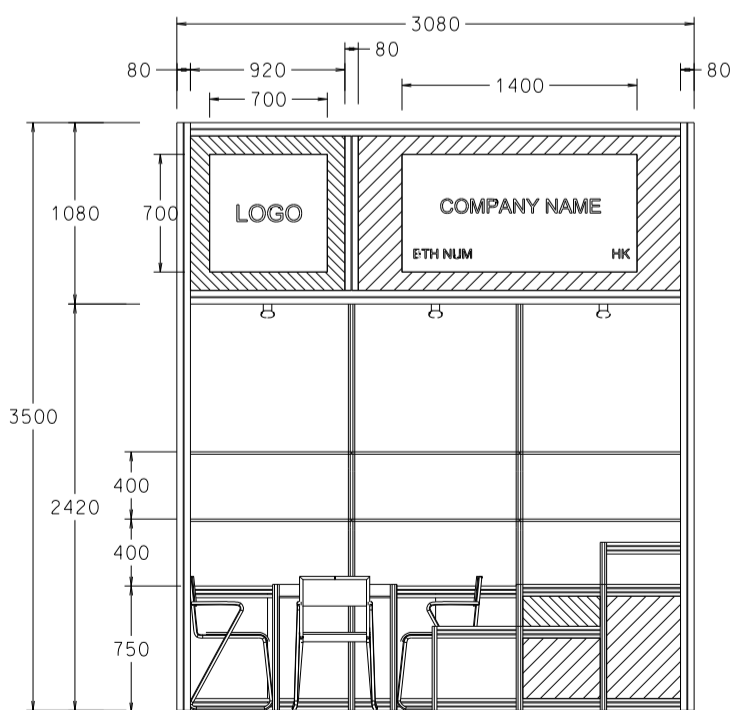

### 3M x 3M Deluxe Booth

三米乘三米高級攤位

CUT-OUT PLYWOOD SHAPE  
COLOR STICKER LAMINATION  
(RESPECT M-3164 GREEN)

WHITE FOAMBOARD W/  
BLACK STICKER COMPANY NAME

WHITE FOAMBOARD W/  
BLACK STICKER COMPANY NAME  
CUT-OUT PLYWOOD SHAPE  
COLOR STICKER LAMINATION  
(RESPECT M-3178 ORANGE)

BOOTH SPECIFICATIONS		QTY.
	LOCKABLE CABINET 1000L x 500W x 750H mm	3
	WOODEN DISPLAY SHELF FLAT (3000W X 300D mm)	2
	DISPLAY PLATFORM IN STICKER LAMINATIONS 500 / 750 / 1000mmH	1
	13W LED LAMP SPOTLIGHT (YELLOW LIGHT)	3
	13W LED LAMP LONGARMED SPOTLIGHT (300MM) (YELLOW LIGHT)	2
	500w SQUARE PIN SOCKET	1
	700W x 700D x 750H mm MEETING TABLE	1
	BLACK LEATHER CHAIR	3
	CEILING BEAM	3M
	COMPANY LOGO	1
	RUBBISH BIN & CARPET (9sqm.)	

CUT-OUT PLYWOOD SHAPE  
COLOR STICKER LAMINATION  
(RESPECT M-3178 ORANGE)

BOOTH SPECIFICATIONS		QTY.
	LOCKABLE CABINET 1000L x 500W x 750H mm	3
	WOODEN DISPLAY SHELF FLAT (3000W X 300D mm)	2
	DISPLAY PLATFORM IN STICKER LAMINATIONS 500 / 750 / 1000mmH	1
	13W LED LAMP SPOTLIGHT (YELLOW LIGHT)	3
	13W LED LAMP LONGARMED SPOTLIGHT (300MM) (YELLOW LIGHT)	2
	500w SQUARE PIN SOCKET	1
	700W x 700D x 750H mm MEETING TABLE	1
	BLACK LEATHER CHAIR	3
	CEILING BEAM	3M
	COMPANY LOGO	2
	RUBBISH BIN & CARPET (9sqm.)	

### 3M x 3M Deluxe Right Corner Booth

三米乘三米高級右邊角位攤位

ALL PARTITIONS ARE IN 2.5mH

LOCKABLE CABINET W/ 2 LAYERS OF WOODEN DISPLAY SHELF

13W LED LAMP SPOTLIGHT

700 X 700 X 750mmH MEETING TABLE W/ 3 CHAIRS

ENTRANCE