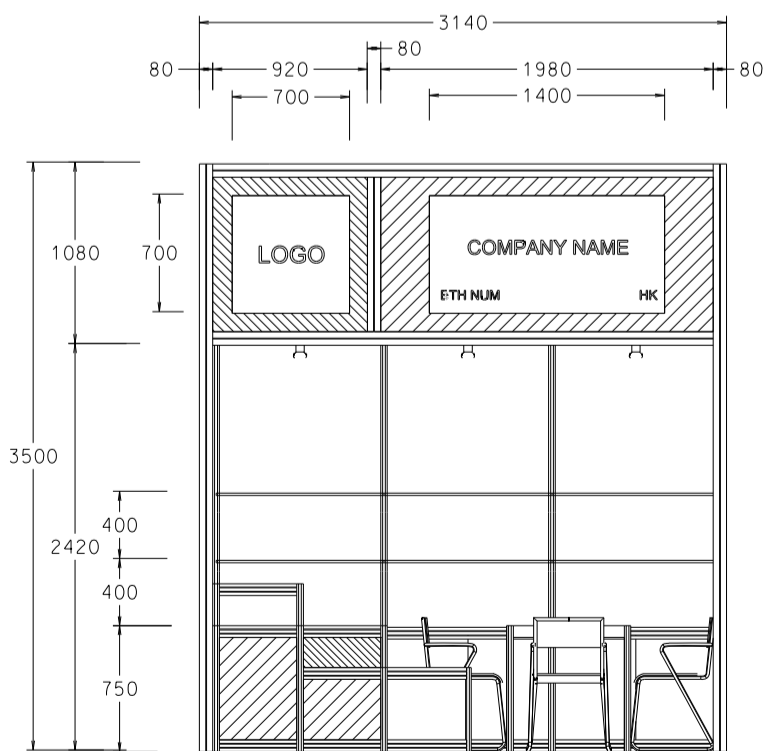

BOOTH SPECIFICATIONS		QTY.
	LOCKABLE CABINET 1000L x 500W x 750H mm	3
	WOODEN DISPLAY SHELF FLAT (3000W X 300D mm)	2
	DISPLAY PLATFORM IN STICKER LAMINATIONS 500 / 750 / 1000mmH	1
	13W LED LAMP SPOTLIGHT (YELLOW LIGHT)	3
	13W LED LAMP LONGARMED SPOTLIGHT (300MM) (YELLOW LIGHT)	2
	500w SQUARE PIN SOCKET	1
	700W x 700D x 750H mm MEETING TABLE	1
	BLACK LEATHER CHAIR	3
	CEILING BEAM	3M
	COMPANY LOGO	1
	RUBBISH BIN & CARPET (9sqm.)	

### 3M x 3M Deluxe Left Corner Booth

三米乘三米高級左邊角位攤位

CUT-OUT PLYWOOD SHAPE  
COLOR STICKER LAMINATION  
(RESPECT M-3164 GREEN)

WHITE FOAMBOARD W/  
BLACK STICKER COMPANY NAME

WHITE FOAMBOARD W/  
BLACK STICKER COMPANY NAME

CUT-OUT PLYWOOD SHAPE  
COLOR STICKER LAMINATION  
(RESPECT M-3178 ORANGE)

BOOTH SPECIFICATIONS		QTY.
	LOCKABLE CABINET 1000L x 500W x 750H mm	3
	WOODEN DISPLAY SHELF FLAT (3000W X 300D mm)	2
	DISPLAY PLATFORM IN STICKER LAMINATIONS 500 / 750 / 1000mmH	1
	13W LED LAMP SPOTLIGHT (YELLOW LIGHT)	3
	13W LED LAMP LONGARMED SPOTLIGHT (300MM) (YELLOW LIGHT)	2
	500w SQUARE PIN SOCKET	1
	700W x 700D x 750H mm MEETING TABLE	1
	BLACK LEATHER CHAIR	3
	CEILING BEAM	3M
	COMPANY LOGO	2
	RUBBISH BIN & CARPET (9sqm.)	

### 3M x 3M Deluxe Right Corner Booth

三米乘三米高級右邊角位攤位

ALL PARTITIONS ARE IN 2.5mH

LOCKABLE CABINET W/ 2 LAYERS OF WOODEN DISPLAY SHELF

13W LED LAMP SPOTLIGHT

700 X 700 X 750mmH MEETING TABLE W/ 3 CHAIRS

ENTRANCE