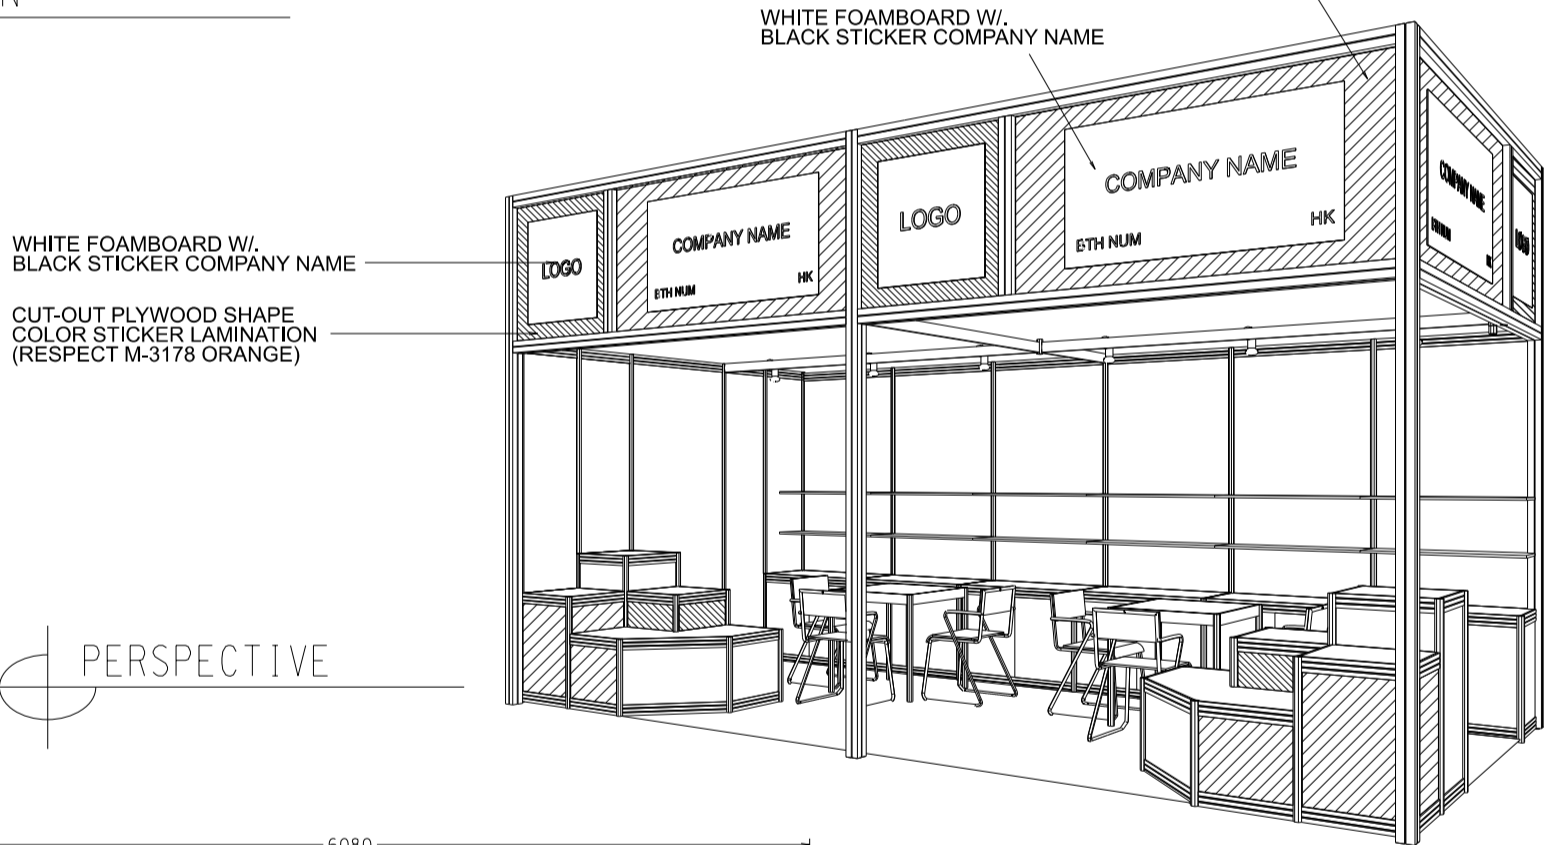

### 6M x 3M Deluxe Left Corner Booth

六米乘三米高級左邊角位攤位

WHITE FOAMBOARD W/ BLACK STICKER COMPANY NAME

CUT-OUT PLYWOOD SHAPE COLOR STICKER LAMINATION (RESPECT M-3178 ORANGE)

CUT-OUT PLYWOOD SHAPE COLOR STICKER LAMINATION (RESPECT M-3164 GREEN)

WHITE FOAMBOARD W/ BLACK STICKER COMPANY NAME

BOOTH SPECIFICATIONS		QTY.
	LOCKABLE CABINET 1000L x 500W x 750H mm	6
	WOODEN DISPLAY SHELF FLAT (3000W X 300D mm)	4
	DISPLAY PLATFORM IN STICKER LAMINATIONS 500 / 750 / 1000mmH	2
	13W LED LAMP SPOTLIGHT (YELLOW LIGHT)	6
	13W LED LAMP LONGARMED SPOTLIGHT (300MM) (YELLOW LIGHT)	4
	500w SQUARE PIN SOCKET	2
	700W x 700D x 750H mm MEETING TABLE	2
	BLACK LEATHER CHAIR	6
	CEILING BEAM	9M
	COMPANY LOGO	3
	RUBBISH BIN & CARPET (18sqm.)	

### 6M x 3M Deluxe Right Corner Booth

六米乘三米高級右邊角位攤位

BOOTH SPECIFICATIONS		QTY.
	LOCKABLE CABINET 1000L x 500W x 750H mm	6
	WOODEN DISPLAY SHELF FLAT (3000W X 300D mm)	4
	DISPLAY PLATFORM IN STICKER LAMINATIONS 500 / 750 / 1000mmH	2
	13W LED LAMP SPOTLIGHT (YELLOW LIGHT)	6
	13W LED LAMP LONGARMED SPOTLIGHT (300MM) (YELLOW LIGHT)	4
	500w SQUARE PIN SOCKET	2
	700W x 700D x 750H mm MEETING TABLE	2
	BLACK LEATHER CHAIR	6
	CEILING BEAM	9M
	COMPANY LOGO	3
	RUBBISH BIN & CARPET (18sqm.)	