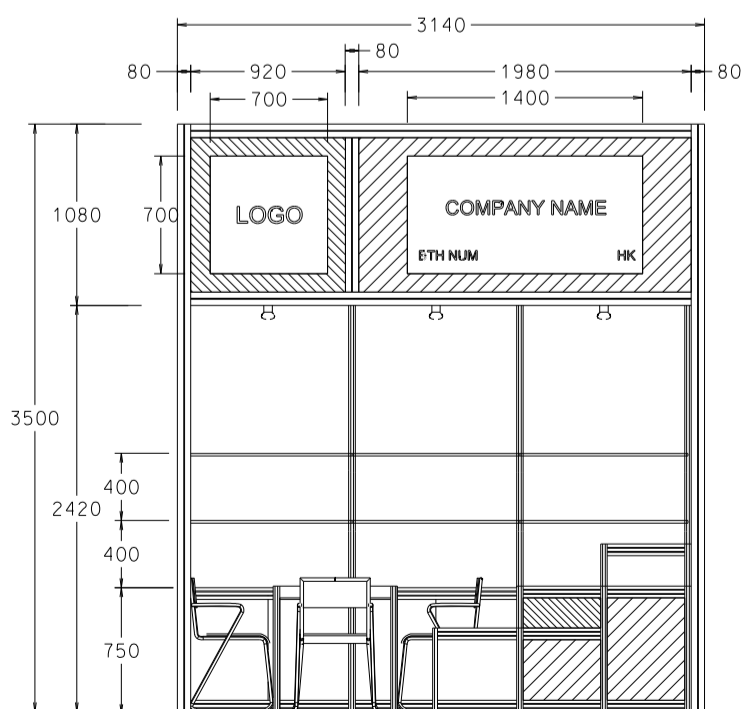

ELEVATION

BOOTH SPECIFICATIONS

QTY.

	LOCKABLE CABINET 1000L x 500W x 750H mm	3
	WOODEN DISPLAY SHELF FLAT (3000W X 300D mm)	2
	DISPLAY PLATFORM IN STICKER LAMINATIONS 500 / 750 / 1000mmH	1
	13W LED LAMP SPOTLIGHT (YELLOW LIGHT)	3
	13W LED LAMP LONGARMED SPOTLIGHT (300MM) (YELLOW LIGHT)	2
	500w SQUARE PIN SOCKET	1
	700W x 700D x 750H mm MEETING TABLE	1
	BLACK LEATHER CHAIR	3
	CEILING BEAM	3M
	COMPANY LOGO	2
	RUBBISH BIN & CARPET (9sqm.)