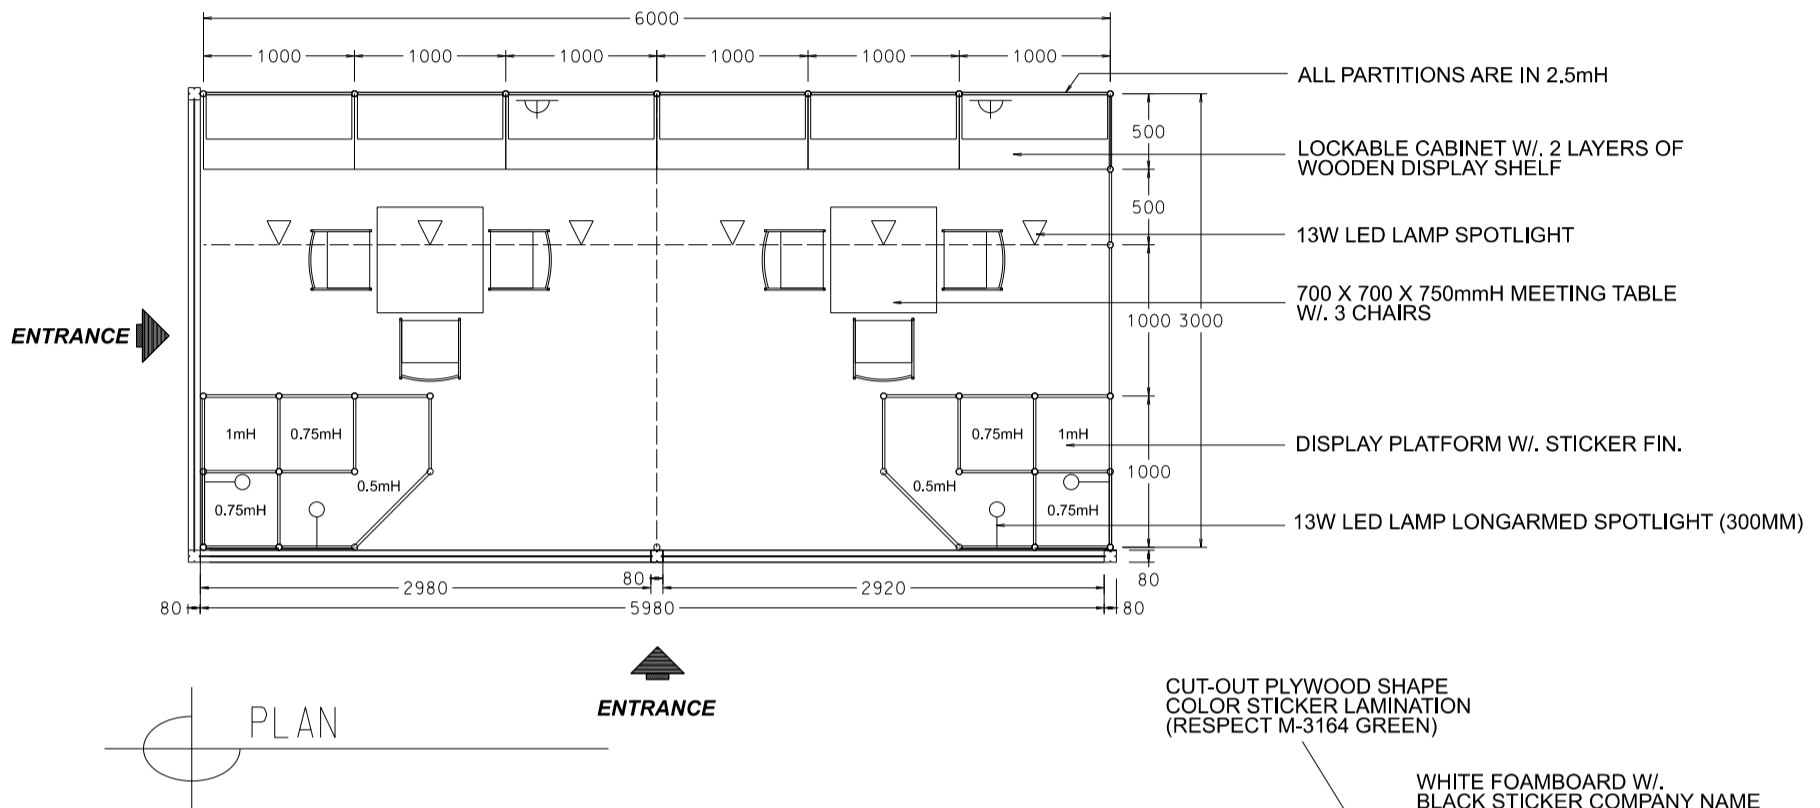

6M x 3M Deluxe Left Corner Booth

六米乘三米高級左邊角位攤位

WHITE FOAMBOARD W/ BLACK STICKER COMPANY NAME

CUT-OUT PLYWOOD SHAPE COLOR STICKER LAMINATION (RESPECT M-3178 ORANGE)

CUT-OUT PLYWOOD SHAPE COLOR STICKER LAMINATION (RESPECT M-3164 GREEN)

WHITE FOAMBOARD W/ BLACK STICKER COMPANY NAME