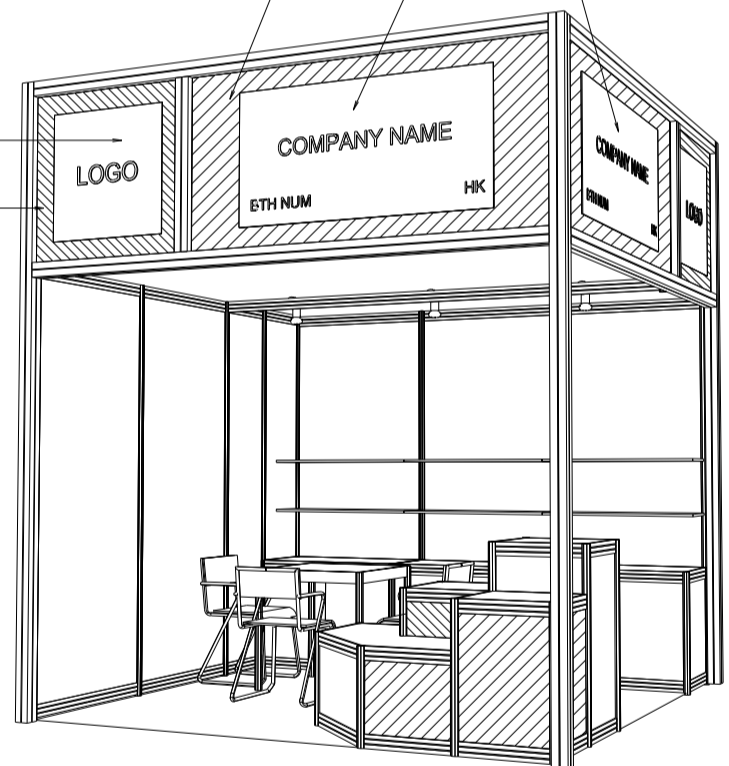

ALL PARTITIONS ARE IN 2.5mH

LOCKABLE CABINET W/ 2 LAYERS OF WOODEN DISPLAY SHELF

13W LED LAMP SPOTLIGHT

700 X 700 X 750mmH MEETING TABLE W/ 3 CHAIRS

ENTRANCE

DISPLAY PLATFORM W/ STICKER FIN.

13W LED LAMP LONGARMED SPOTLIGHT (300MM)

PLAN

WHITE FOAMBOARD W/ BLACK STICKER COMPANY NAME
CUT-OUT PLYWOOD SHAPE COLOR STICKER LAMINATION (RESPECT M-3178 ORANGE)

CUT-OUT PLYWOOD SHAPE COLOR STICKER LAMINATION (RESPECT M-3164 GREEN)

WHITE FOAMBOARD W/ BLACK STICKER COMPANY NAME

PERSPECTIVE