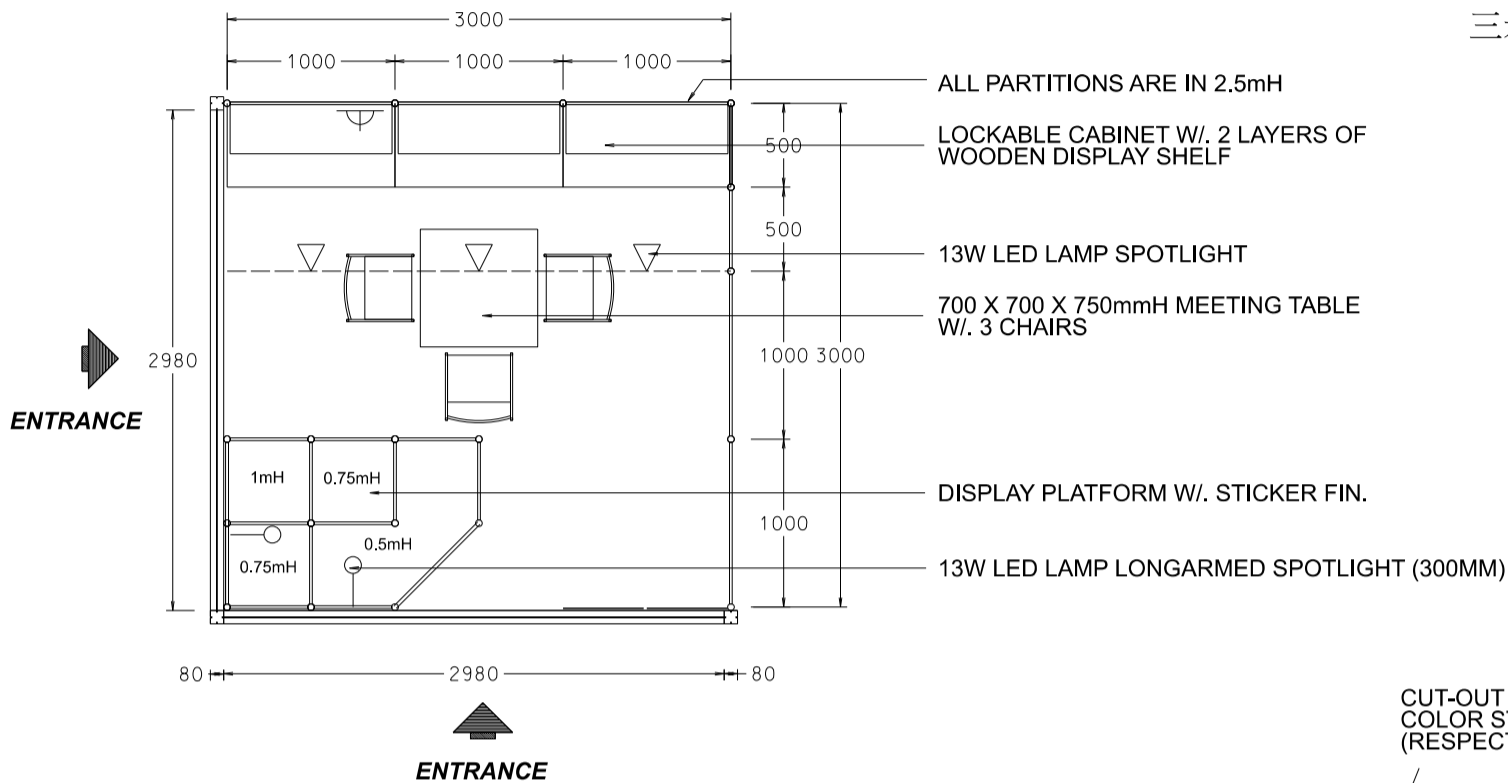

3M x 3M Deluxe Left Corner Booth

三米乘三米高級左邊角位攤位

CUT-OUT PLYWOOD SHAPE
COLOR STICKER LAMINATION
(RESPECT M-3164 GREEN)

WHITE FOAMBOARD W/
BLACK STICKER COMPANY NAME

WHITE FOAMBOARD W/
BLACK STICKER COMPANY NAME

CUT-OUT PLYWOOD SHAPE
COLOR STICKER LAMINATION
(RESPECT M-3178 ORANGE)