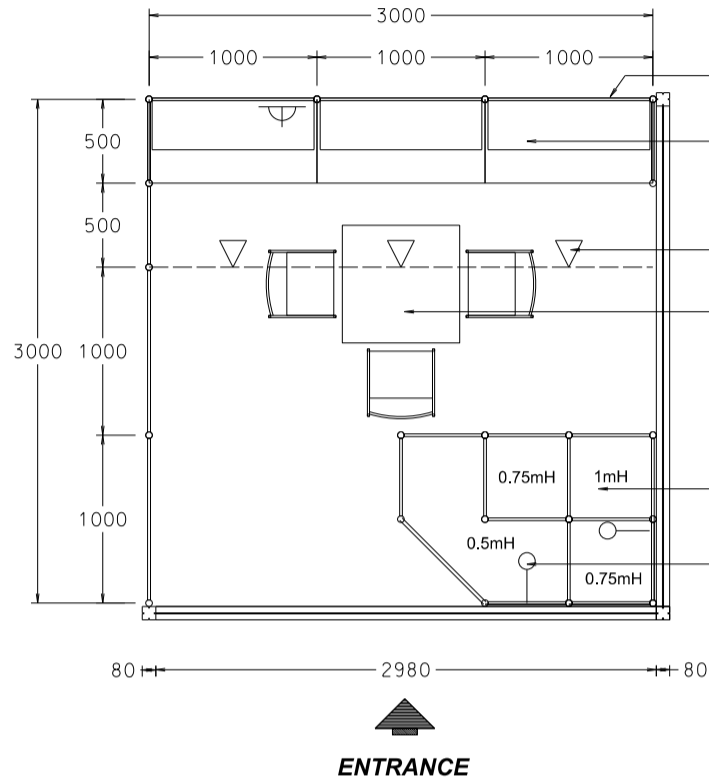

BOOTH SPECIFICATIONS		QTY.
	LOCKABLE CABINET 1000L x 500W x 750H mm	3
	WOODEN DISPLAY SHELF FLAT (3000W X 300D mm)	2
	DISPLAY PLATFORM IN STICKER LAMINATIONS 500 / 750 / 1000mmH	1
	13W LED LAMP SPOTLIGHT (YELLOW LIGHT)	3
	13W LED LAMP LONGARMED SPOTLIGHT (300MM) (YELLOW LIGHT)	2
	500w SQUARE PIN SOCKET	1
	700W x 700D x 750H mm MEETING TABLE	1
	BLACK LEATHER CHAIR	3
	CEILING BEAM	3M
	COMPANY LOGO	1
	RUBBISH BIN & CARPET (9sqm.)	

### 3M x 3M Deluxe Left Corner Booth

三米乘三米高級左邊角位攤位

CUT-OUT PLYWOOD SHAPE  
COLOR STICKER LAMINATION  
(RESPECT M-3164 GREEN)

WHITE FOAMBOARD W/  
BLACK STICKER COMPANY NAME

WHITE FOAMBOARD W/  
BLACK STICKER COMPANY NAME

CUT-OUT PLYWOOD SHAPE  
COLOR STICKER LAMINATION  
(RESPECT M-3178 ORANGE)

BOOTH SPECIFICATIONS		QTY.
	LOCKABLE CABINET 1000L x 500W x 750H mm	3
	WOODEN DISPLAY SHELF FLAT (3000W X 300D mm)	2
	DISPLAY PLATFORM IN STICKER LAMINATIONS 500 / 750 / 1000mmH	1
	13W LED LAMP SPOTLIGHT (YELLOW LIGHT)	3
	13W LED LAMP LONGARMED SPOTLIGHT (300MM) (YELLOW LIGHT)	2
	500w SQUARE PIN SOCKET	1
	700W x 700D x 750H mm MEETING TABLE	1
	BLACK LEATHER CHAIR	3
	CEILING BEAM	3M
	COMPANY LOGO	2
	RUBBISH BIN & CARPET (9sqm.)	

### 3M x 3M Deluxe Right Corner Booth

三米乘三米高級右邊角位攤位

ALL PARTITIONS ARE IN 2.5mH

LOCKABLE CABINET W/ 2 LAYERS OF WOODEN DISPLAY SHELF

13W LED LAMP SPOTLIGHT

700 X 700 X 750mmH MEETING TABLE W/ 3 CHAIRS

ENTRANCE