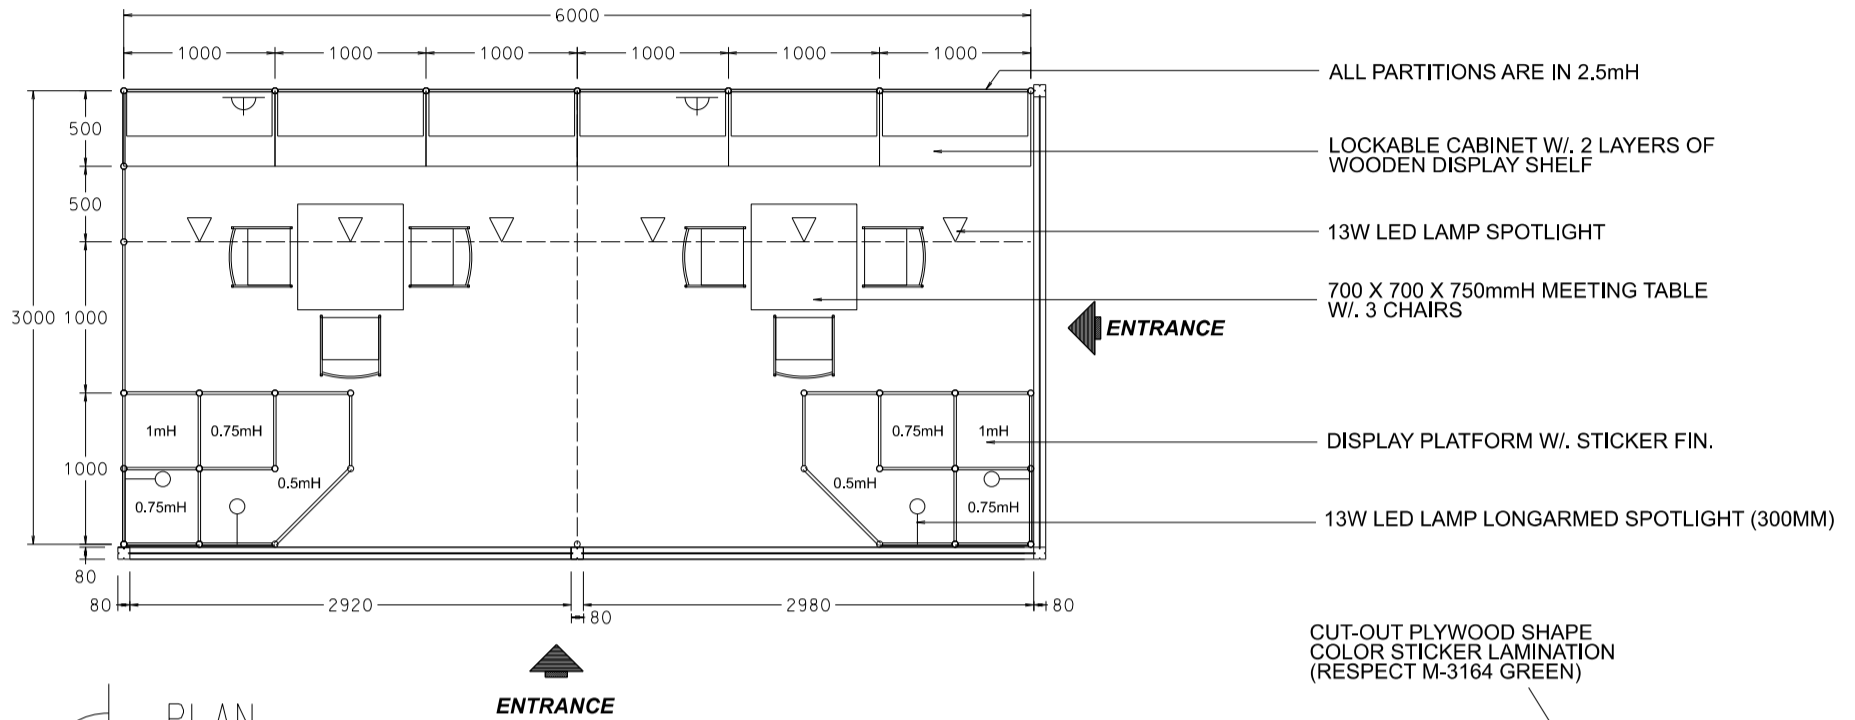

### 6M x 3M Deluxe Booth

六米乘三米高級攤位

PLAN

ELEVATION

BOOTH SPECIFICATIONS		QTY.
	LOCKABLE CABINET 1000L x 500W x 750H mm	6
	WOODEN DISPLAY SHELF FLAT (3000W X 300D mm)	4
	DISPLAY PLATFORM IN STICKER LAMINATIONS 500 / 750 / 1000mmH	2
	13W LED LAMP SPOTLIGHT (YELLOW LIGHT)	6
	13W LED LAMP LONGARMED SPOTLIGHT (300MM) (YELLOW LIGHT)	4
	500w SQUARE PIN SOCKET	2
	700W x 700D x 750H mm MEETING TABLE	2
	BLACK LEATHER CHAIR	6
	CEILING BEAM	9M
	COMPANY LOGO	2
	RUBBISH BIN & CARPET (18sqm.)	

### 6M x 3M Deluxe Left Corner Booth

六米乘三米高級左邊角位攤位

WHITE FOAMBOARD W/ BLACK STICKER COMPANY NAME

CUT-OUT PLYWOOD SHAPE COLOR STICKER LAMINATION (RESPECT M-3178 ORANGE)

CUT-OUT PLYWOOD SHAPE COLOR STICKER LAMINATION (RESPECT M-3164 GREEN)

WHITE FOAMBOARD W/ BLACK STICKER COMPANY NAME

BOOTH SPECIFICATIONS		QTY.
	LOCKABLE CABINET 1000L x 500W x 750H mm	6
	WOODEN DISPLAY SHELF FLAT (3000W X 300D mm)	4
	DISPLAY PLATFORM IN STICKER LAMINATIONS 500 / 750 / 1000mmH	2
	13W LED LAMP SPOTLIGHT (YELLOW LIGHT)	6
	13W LED LAMP LONGARMED SPOTLIGHT (300MM) (YELLOW LIGHT)	4
	500w SQUARE PIN SOCKET	2
	700W x 700D x 750H mm MEETING TABLE	2
	BLACK LEATHER CHAIR	6
	CEILING BEAM	9M
	COMPANY LOGO	3
	RUBBISH BIN & CARPET (18sqm.)	

### 6M x 3M Deluxe Right Corner Booth

六米乘三米高級右邊角位攤位

BOOTH SPECIFICATIONS		QTY.
	LOCKABLE CABINET 1000L x 500W x 750H mm	6
	WOODEN DISPLAY SHELF FLAT (3000W X 300D mm)	4
	DISPLAY PLATFORM IN STICKER LAMINATIONS 500 / 750 / 1000mmH	2
	13W LED LAMP SPOTLIGHT (YELLOW LIGHT)	6
	13W LED LAMP LONGARMED SPOTLIGHT (300MM) (YELLOW LIGHT)	4
	500w SQUARE PIN SOCKET	2
	700W x 700D x 750H mm MEETING TABLE	2
	BLACK LEATHER CHAIR	6
	CEILING BEAM	9M
	COMPANY LOGO	3
	RUBBISH BIN & CARPET (18sqm.)	