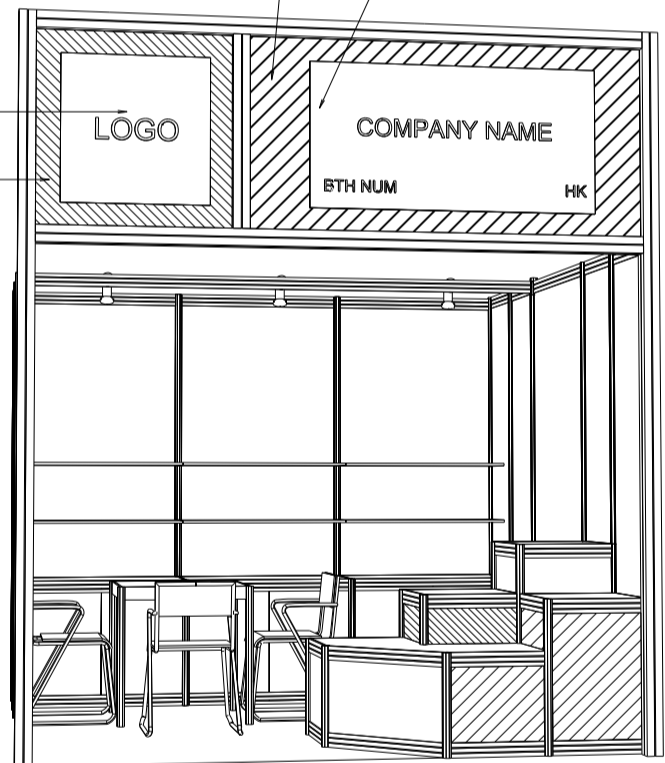

### 3M x 3M Deluxe Booth

三米乘三米高級攤位

CUT-OUT PLYWOOD SHAPE  
COLOR STICKER LAMINATION  
(RESPECT M-3164 GREEN)

WHITE FOAMBOARD W/  
BLACK STICKER COMPANY NAME

WHITE FOAMBOARD W/  
BLACK STICKER COMPANY NAME  
CUT-OUT PLYWOOD SHAPE  
COLOR STICKER LAMINATION  
(RESPECT M-3178 ORANGE)

BOOTH SPECIFICATIONS		QTY.
	LOCKABLE CABINET 1000L x 500W x 750H mm	3
	WOODEN DISPLAY SHELF FLAT (3000W X 300D mm)	2
	DISPLAY PLATFORM IN STICKER LAMINATIONS 500 / 750 / 1000mmH	1
	13W LED LAMP SPOTLIGHT (YELLOW LIGHT)	3
	13W LED LAMP LONGARMED SPOTLIGHT (300MM) (YELLOW LIGHT)	2
	500w SQUARE PIN SOCKET	1
	700W x 700D x 750H mm MEETING TABLE	1
	BLACK LEATHER CHAIR	3
	CEILING BEAM	3M
	COMPANY LOGO	1
	RUBBISH BIN & CARPET (9sqm.)	

### 3M x 3M Deluxe Left Corner Booth

三米乘三米高級左邊角位攤位

CUT-OUT PLYWOOD SHAPE  
COLOR STICKER LAMINATION  
(RESPECT M-3164 GREEN)

WHITE FOAMBOARD W/  
BLACK STICKER COMPANY NAME

WHITE FOAMBOARD W/  
BLACK STICKER COMPANY NAME

### 3M x 3M Deluxe Right Corner Booth

三米乘三米高級右邊角位攤位

ALL PARTITIONS ARE IN 2.5mH

LOCKABLE CABINET W/ 2 LAYERS OF WOODEN DISPLAY SHELF

13W LED LAMP SPOTLIGHT

700 X 700 X 750mmH MEETING TABLE W/ 3 CHAIRS

ENTRANCE