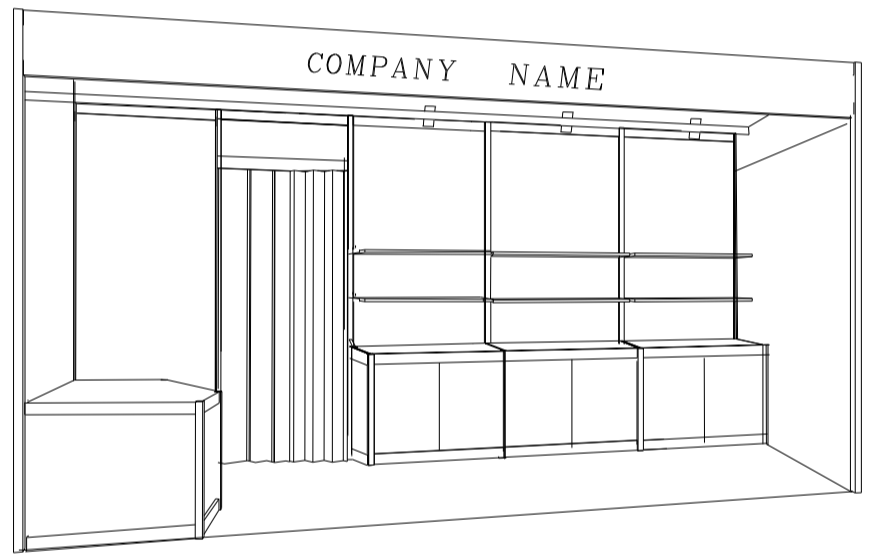

### 5M x 3M Standard Booth with Meeting Room Specification

五米乘三米標準攤位附設會議房規格

BOOTH SPECIFICATIONS 攤位規格		QTY.
	1000W x 500D x 750H mm LOCKABLE CABINET	5
	3000W x 300D WOODEN DISPLAY SHELF	2
	1000W x 300D WOODEN DISPLAY SHELF	4
	13W LED LAMP SPOTLIGHT (YELLOW LIGHT)	5
	13W LED LAMP LONGARMED SPOTLIGHT (YELLOW LIGHT)	2
	700W x 700D x 750H MEETING TABLE	1
	BLACK LEATHER CHAIR	3
	CEILING BEAM	8M
	750H FREE STAND DISPLAY PLATFORM	1
	FOLDING DOOR (1mW)	1
	RUBBISH BIN & CARPET (15 sq.m.)	

### 5M x 3M Standard Booth with Meeting Room Specification (Left Corner)

五米乘三米標準攤位附設會議房規格 (左邊角位)

BOOTH SPECIFICATIONS 攤位規格		QTY.
	1000W x 500D x 750H mm LOCKABLE CABINET	5
	3000W x 300D WOODEN DISPLAY SHELF	2
	1000W x 300D WOODEN DISPLAY SHELF	4
	13W LED LAMP SPOTLIGHT (YELLOW LIGHT)	5
	13W LED LAMP LONGARMED SPOTLIGHT (YELLOW LIGHT)	2
	700W x 700D x 750H MEETING TABLE	1
	BLACK LEATHER CHAIR	3
	CEILING BEAM	8M
	750H FREE STAND DISPLAY PLATFORM	1
	FOLDING DOOR (1mW)	1
	RUBBISH BIN & CARPET (15 sq.m.)	

### 5M x 3M Standard Booth with Meeting Room Specification (Right Corner)

五米乘三米標準攤位附設會議房規格 (右邊角位)

BOOTH SPECIFICATIONS 攤位規格		QTY.
	1000W x 500D x 750H mm LOCKABLE CABINET	5
	3000W x 300D WOODEN DISPLAY SHELF	2
	1000W x 300D WOODEN DISPLAY SHELF	4
	13W LED LAMP SPOTLIGHT (YELLOW LIGHT)	5
	13W LED LAMP LONGARMED SPOTLIGHT (YELLOW LIGHT)	2
	700W x 700D x 750H MEETING TABLE	1
	BLACK LEATHER CHAIR	3
	CEILING BEAM	8M
	750H FREE STAND DISPLAY PLATFORM	1
	FOLDING DOOR (1mW)	1
	RUBBISH BIN & CARPET (15 sq.m.)	

### 10M x 3M Standard Booth with Meeting Room Specification

十米乘三米標準攤位附設會議房規格

PLAN

PERSPECTIVE

ELEVATION

BOOTH SPECIFICATIONS		QTY.
	1000W x 500D x 750H mm LOCKABLE CABINET	10
	3000W x 300D WOODEN DISPLAY SHELF	4
	2000W x 300D WOODEN DISPLAY SHELF	4
	750H DISPLAY PLATFORM	2
	13W LED LAMP SPOTLIGHT (YELLOW LIGHT)	10
	13W LED LAMP LONGARMED SPOTLIGHT (YELLOW LIGHT)	4
	700W x 700D x 750H MEETING TABLE	2
	BLACK LEATHER CHAIR	6
	CEILING BEAM	13M
	RUBBISH BIN & CARPET (30sqm.)	