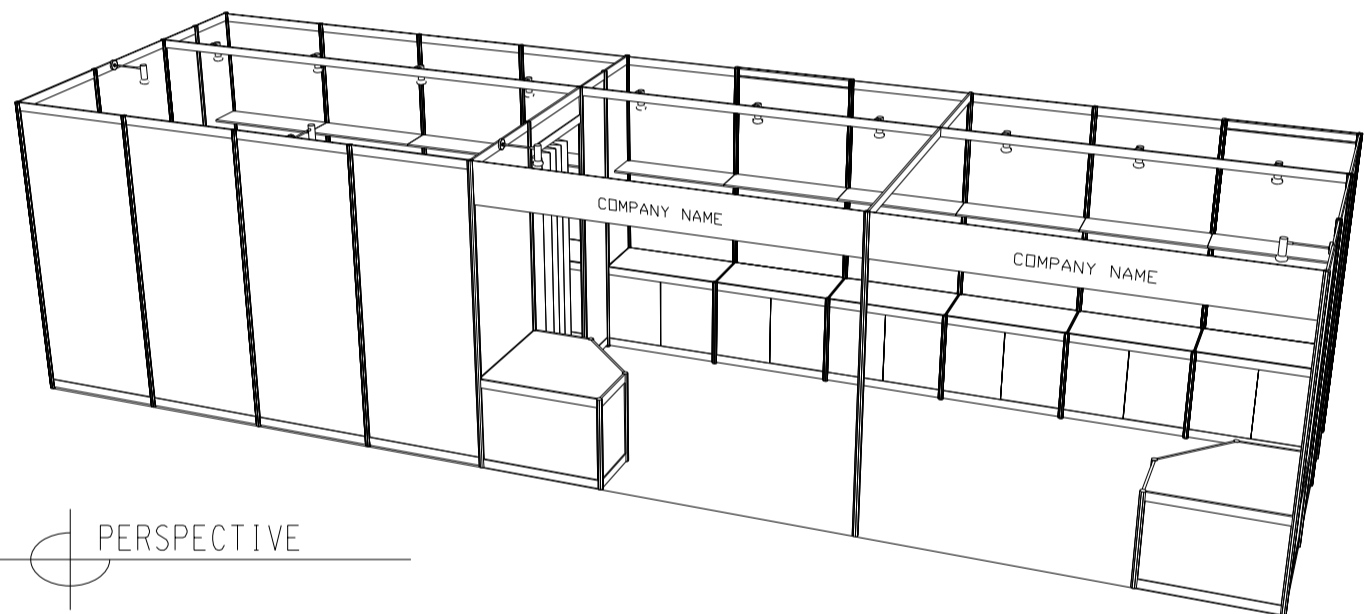

### 5M x 3M Standard Booth with Meeting Room Specification

五米乘三米標準攤位附設會議房規格

BOOTH SPECIFICATIONS 攤位規格		QTY.
	1000W x 500D x 750H mm LOCKABLE CABINET	5
	3000W x 300D WOODEN DISPLAY SHELF	2
	1000W x 300D WOODEN DISPLAY SHELF	4
	13W LED LAMP SPOTLIGHT (YELLOW LIGHT)	5
	13W LED LAMP LONGARMED SPOTLIGHT (YELLOW LIGHT)	2
	700W x 700D x 750H MEETING TABLE	1
	BLACK LEATHER CHAIR	3
	CEILING BEAM	8M
	750H FREE STAND DISPLAY PLATFORM	1
	FOLDING DOOR (1mW)	1
	RUBBISH BIN & CARPET (15 sq.m.)	

### 5M x 3M Standard Booth with Meeting Room Specification (Left Corner)

五米乘三米標準攤位附設會議房規格 (左邊角位)

BOOTH SPECIFICATIONS 攤位規格		QTY.
	1000W x 500D x 750H mm LOCKABLE CABINET	5
	3000W x 300D WOODEN DISPLAY SHELF	2
	1000W x 300D WOODEN DISPLAY SHELF	4
	13W LED LAMP SPOTLIGHT (YELLOW LIGHT)	5
	13W LED LAMP LONGARMED SPOTLIGHT (YELLOW LIGHT)	2
	700W x 700D x 750H MEETING TABLE	1
	BLACK LEATHER CHAIR	3
	CEILING BEAM	8M
	750H FREE STAND DISPLAY PLATFORM	1
	FOLDING DOOR (1mW)	1
	RUBBISH BIN & CARPET (15 sq.m.)	

### 5M x 3M Standard Booth with Meeting Room Specification (Right Corner)

五米乘三米標準攤位附設會議房規格 (右邊角位)

BOOTH SPECIFICATIONS 攤位規格		QTY.
	1000W x 500D x 750H mm LOCKABLE CABINET	5
	3000W x 300D WOODEN DISPLAY SHELF	2
	1000W x 300D WOODEN DISPLAY SHELF	4
	13W LED LAMP SPOTLIGHT (YELLOW LIGHT)	5
	13W LED LAMP LONGARMED SPOTLIGHT (YELLOW LIGHT)	2
	700W x 700D x 750H MEETING TABLE	1
	BLACK LEATHER CHAIR	3
	CEILING BEAM	8M
	750H FREE STAND DISPLAY PLATFORM	1
	FOLDING DOOR (1mW)	1
	RUBBISH BIN & CARPET (15 sq.m.)	

### 10M x 3M Standard Booth with Meeting Room Specification

十米乘三米標準攤位附設會議房規格

PLAN

PERSPECTIVE

ELEVATION

BOOTH SPECIFICATIONS		QTY.
	1000W x 500D x 750H mm LOCKABLE CABINET	10
	3000W x 300D WOODEN DISPLAY SHELF	4
	2000W x 300D WOODEN DISPLAY SHELF	4
	750H DISPLAY PLATFORM	2
	13W LED LAMP SPOTLIGHT (YELLOW LIGHT)	10
	13W LED LAMP LONGARMED SPOTLIGHT (YELLOW LIGHT)	4
	700W x 700D x 750H MEETING TABLE	2
	BLACK LEATHER CHAIR	6
	CEILING BEAM	13M
	RUBBISH BIN & CARPET (30sqm.)	