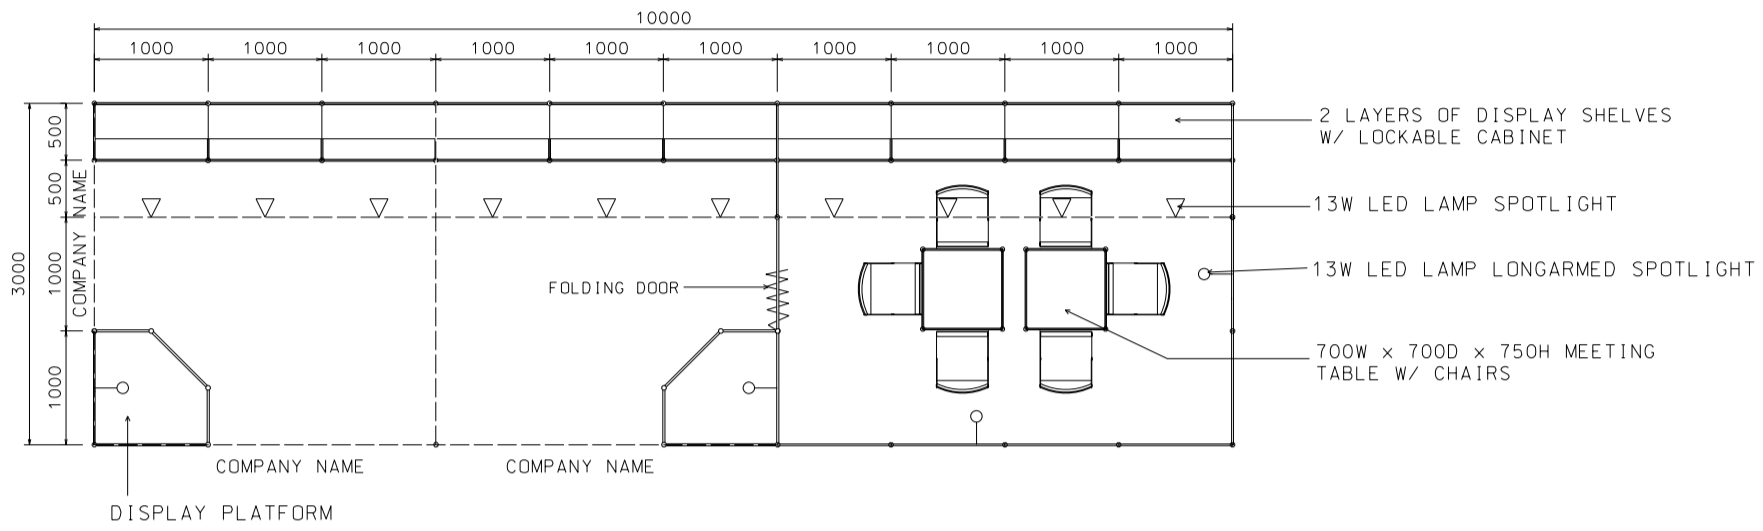

### 5M x 3M Standard Booth with Meeting Room Specification (Right Corner)

五米乘三米標準攤位附設會議房規格 (右邊角位)

BOOTH SPECIFICATIONS 攤位規格		QTY.
	1000W x 500D x 750H mm LOCKABLE CABINET	5
	3000W x 300D WOODEN DISPLAY SHELF	2
	1000W x 300D WOODEN DISPLAY SHELF	4
	13W LED LAMP SPOTLIGHT (YELLOW LIGHT)	5
	13W LED LAMP LONGARMED SPOTLIGHT (YELLOW LIGHT)	2
	700W x 700D x 750H MEETING TABLE	1
	BLACK LEATHER CHAIR	3
	CEILING BEAM	8M
	750H FREE STAND DISPLAY PLATFORM	1
	FOLDING DOOR (1mW)	1
	RUBBISH BIN & CARPET (15 sq.m.)	

### 10M x 3M Standard Booth with Meeting Room Specification

十米乘三米標準攤位附設會議房規格

PLAN

PERSPECTIVE

ELEVATION

BOOTH SPECIFICATIONS		QTY.
	1000W x 500D x 750H mm LOCKABLE CABINET	10
	3000W x 300D WOODEN DISPLAY SHELF	4
	2000W x 300D WOODEN DISPLAY SHELF	4
	750H DISPLAY PLATFORM	2
	13W LED LAMP SPOTLIGHT (YELLOW LIGHT)	10
	13W LED LAMP LONGARMED SPOTLIGHT (YELLOW LIGHT)	4
	700W x 700D x 750H MEETING TABLE	2
	BLACK LEATHER CHAIR	6
	CEILING BEAM	13M
	RUBBISH BIN & CARPET (30sqm.)	

### 10M x 3M Standard Booth with Meeting Room Specification (Left Corner)

十米乘三米標準攤位附設會議房規格 (左邊角位)

BOOTH SPECIFICATIONS		QTY.
	1000W x 500D x 750H mm LOCKABLE CABINET	10
	3000W x 300D WOODEN DISPLAY SHELF	4
	2000W x 300D WOODEN DISPLAY SHELF	4
	750H DISPLAY PLATFORM	2
	13W LED LAMP SPOTLIGHT (YELLOW LIGHT)	10
	13W LED LAMP LONGARMED SPOTLIGHT (YELLOW LIGHT)	4
	700W x 700D x 750H MEETING TABLE	2
	BLACK LEATHER CHAIR	6
	CEILING BEAM	13M
	RUBBISH BIN & CARPET (30sqm.)	

### 10M x 3M Standard Booth with Meeting Room Specification (Right Corner)

十米乘三米標準攤位附設會議房規格 (右邊角位)

PLAN

PERSPECTIVE

ELEVATION

BOOTH SPECIFICATIONS		QTY.
	1000W x 500D x 750H mm LOCKABLE CABINET	10
	3000W x 300D WOODEN DISPLAY SHELF	4
	2000W x 300D WOODEN DISPLAY SHELF	4
	750H DISPLAY PLATFORM	2
	13W LED LAMP SPOTLIGHT (YELLOW LIGHT)	10
	13W LED LAMP LONGARMED SPOTLIGHT (YELLOW LIGHT)	4
	700W x 700D x 750H MEETING TABLE	2
	BLACK LEATHER CHAIR	6
	CEILING BEAM	13M
	RUBBISH BIN & CARPET (30sqm.)	