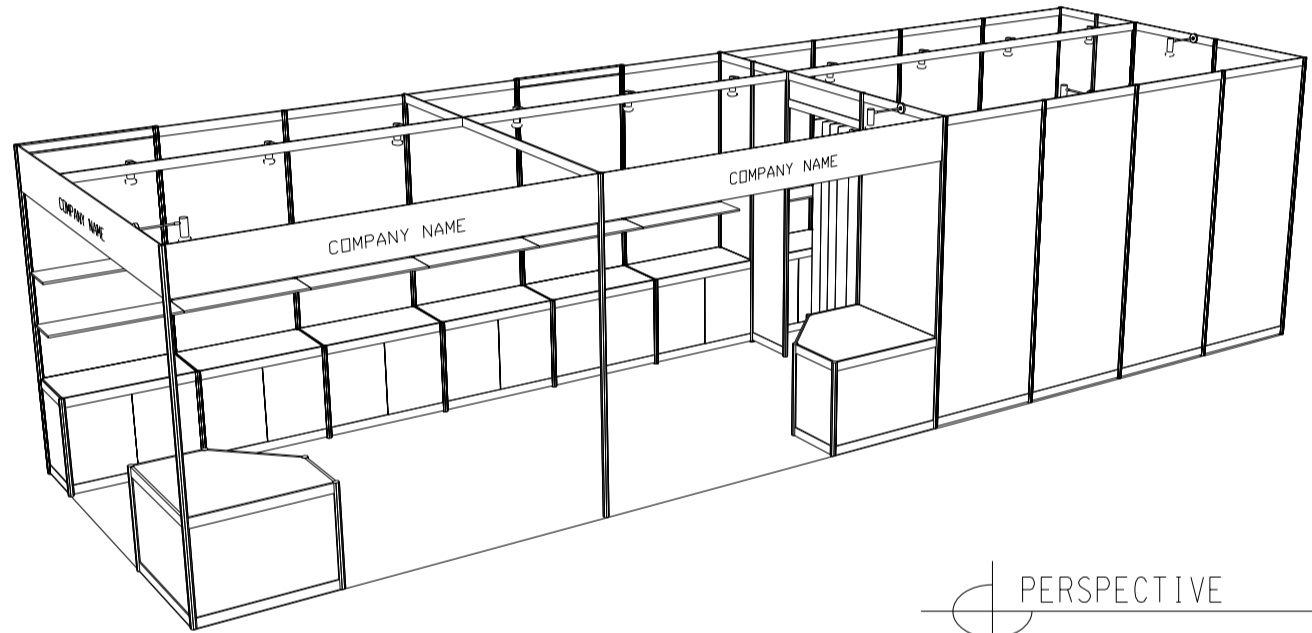

### 5M x 3M Standard Booth with Meeting Room Specification (Left Corner)

五米乘三米標準攤位附設會議房規格 (左邊角位)

BOOTH SPECIFICATIONS 攤位規格		QTY.
	1000W x 500D x 750H mm LOCKABLE CABINET	5
	3000W x 300D WOODEN DISPLAY SHELF	2
	1000W x 300D WOODEN DISPLAY SHELF	4
	13W LED LAMP SPOTLIGHT (YELLOW LIGHT)	5
	13W LED LAMP LONGARMED SPOTLIGHT (YELLOW LIGHT)	2
	700W x 700D x 750H MEETING TABLE	1
	BLACK LEATHER CHAIR	3
	CEILING BEAM	8M
	750H FREE STAND DISPLAY PLATFORM	1
	FOLDING DOOR (1mW)	1
	RUBBISH BIN & CARPET (15 sq.m.)	

### 5M x 3M Standard Booth with Meeting Room Specification (Right Corner)

五米乘三米標準攤位附設會議房規格 (右邊角位)

BOOTH SPECIFICATIONS 攤位規格		QTY.
	1000W x 500D x 750H mm LOCKABLE CABINET	5
	3000W x 300D WOODEN DISPLAY SHELF	2
	1000W x 300D WOODEN DISPLAY SHELF	4
	13W LED LAMP SPOTLIGHT (YELLOW LIGHT)	5
	13W LED LAMP LONGARMED SPOTLIGHT (YELLOW LIGHT)	2
	700W x 700D x 750H MEETING TABLE	1
	BLACK LEATHER CHAIR	3
	CEILING BEAM	8M
	750H FREE STAND DISPLAY PLATFORM	1
	FOLDING DOOR (1mW)	1
	RUBBISH BIN & CARPET (15 sq.m.)	

### 10M x 3M Standard Booth with Meeting Room Specification

十米乘三米標準攤位附設會議房規格

PLAN

PERSPECTIVE

ELEVATION

BOOTH SPECIFICATIONS		QTY.
	1000W x 500D x 750H mm LOCKABLE CABINET	10
	3000W x 300D WOODEN DISPLAY SHELF	4
	2000W x 300D WOODEN DISPLAY SHELF	4
	750H DISPLAY PLATFORM	2
	13W LED LAMP SPOTLIGHT (YELLOW LIGHT)	10
	13W LED LAMP LONGARMED SPOTLIGHT (YELLOW LIGHT)	4
	700W x 700D x 750H MEETING TABLE	2
	BLACK LEATHER CHAIR	6
	CEILING BEAM	13M
	RUBBISH BIN & CARPET (30sqm.)	

### 10M x 3M Standard Booth with Meeting Room Specification (Left Corner)

十米乘三米標準攤位附設會議房規格 (左邊角位)

BOOTH SPECIFICATIONS		QTY.
	1000W x 500D x 750H mm LOCKABLE CABINET	10
	3000W x 300D WOODEN DISPLAY SHELF	4
	2000W x 300D WOODEN DISPLAY SHELF	4
	750H DISPLAY PLATFORM	2
	13W LED LAMP SPOTLIGHT (YELLOW LIGHT)	10
	13W LED LAMP LONGARMED SPOTLIGHT (YELLOW LIGHT)	4
	700W x 700D x 750H MEETING TABLE	2
	BLACK LEATHER CHAIR	6
	CEILING BEAM	13M
	RUBBISH BIN & CARPET (30sqm.)	