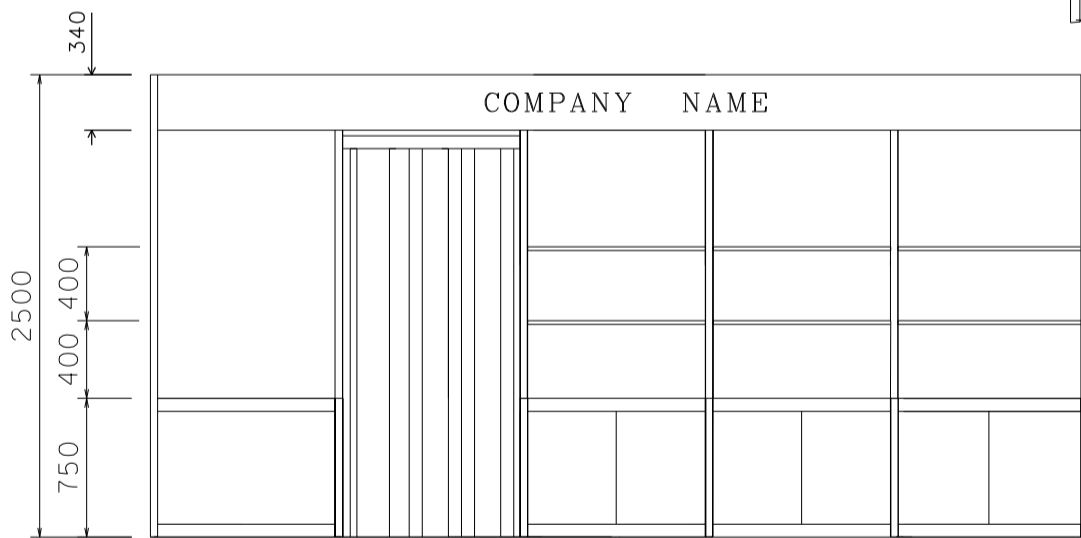

### 5M x 3M Standard Booth with Meeting Room Specification

五米乘三米標準攤位附設會議房規格

BOOTH SPECIFICATIONS 攤位規格		QTY.
	1000W x 500D x 750H mm LOCKABLE CABINET	5
	3000W x 300D WOODEN DISPLAY SHELF	2
	1000W x 300D WOODEN DISPLAY SHELF	4
	13W LED LAMP SPOTLIGHT (YELLOW LIGHT)	5
	13W LED LAMP LONGARMED SPOTLIGHT (YELLOW LIGHT)	2
	700W x 700D x 750H MEETING TABLE	1
	BLACK LEATHER CHAIR	3
	CEILING BEAM	8M
	750H FREE STAND DISPLAY PLATFORM	1
	FOLDING DOOR (1mW)	1
	RUBBISH BIN & CARPET (15 sq.m.)	

### 5M x 3M Standard Booth with Meeting Room Specification (Left Corner)

五米乘三米標準攤位附設會議房規格 (左邊角位)

BOOTH SPECIFICATIONS 攤位規格		QTY.
	1000W x 500D x 750H mm LOCKABLE CABINET	5
	3000W x 300D WOODEN DISPLAY SHELF	2
	1000W x 300D WOODEN DISPLAY SHELF	4
	13W LED LAMP SPOTLIGHT (YELLOW LIGHT)	5
	13W LED LAMP LONGARMED SPOTLIGHT (YELLOW LIGHT)	2
	700W x 700D x 750H MEETING TABLE	1
	BLACK LEATHER CHAIR	3
	CEILING BEAM	8M
	750H FREE STAND DISPLAY PLATFORM	1
	FOLDING DOOR (1mW)	1
	RUBBISH BIN & CARPET (15 sq.m.)	

### 5M x 3M Standard Booth with Meeting Room Specification (Right Corner)

五米乘三米標準攤位附設會議房規格 (右邊角位)

BOOTH SPECIFICATIONS 攤位規格		QTY.
	1000W x 500D x 750H mm LOCKABLE CABINET	5
	3000W x 300D WOODEN DISPLAY SHELF	2
	1000W x 300D WOODEN DISPLAY SHELF	4
	13W LED LAMP SPOTLIGHT (YELLOW LIGHT)	5
	13W LED LAMP LONGARMED SPOTLIGHT (YELLOW LIGHT)	2
	700W x 700D x 750H MEETING TABLE	1
	BLACK LEATHER CHAIR	3
	CEILING BEAM	8M
	750H FREE STAND DISPLAY PLATFORM	1
	FOLDING DOOR (1mW)	1
	RUBBISH BIN & CARPET (15 sq.m.)	

### 10M x 3M Standard Booth with Meeting Room Specification

十米乘三米標準攤位附設會議房規格

PLAN

PERSPECTIVE

ELEVATION

BOOTH SPECIFICATIONS		QTY.
	1000W x 500D x 750H mm LOCKABLE CABINET	10
	3000W x 300D WOODEN DISPLAY SHELF	4
	2000W x 300D WOODEN DISPLAY SHELF	4
	750H DISPLAY PLATFORM	2
	13W LED LAMP SPOTLIGHT (YELLOW LIGHT)	10
	13W LED LAMP LONGARMED SPOTLIGHT (YELLOW LIGHT)	4
	700W x 700D x 750H MEETING TABLE	2
	BLACK LEATHER CHAIR	6
	CEILING BEAM	13M
	RUBBISH BIN & CARPET (30sqm.)	