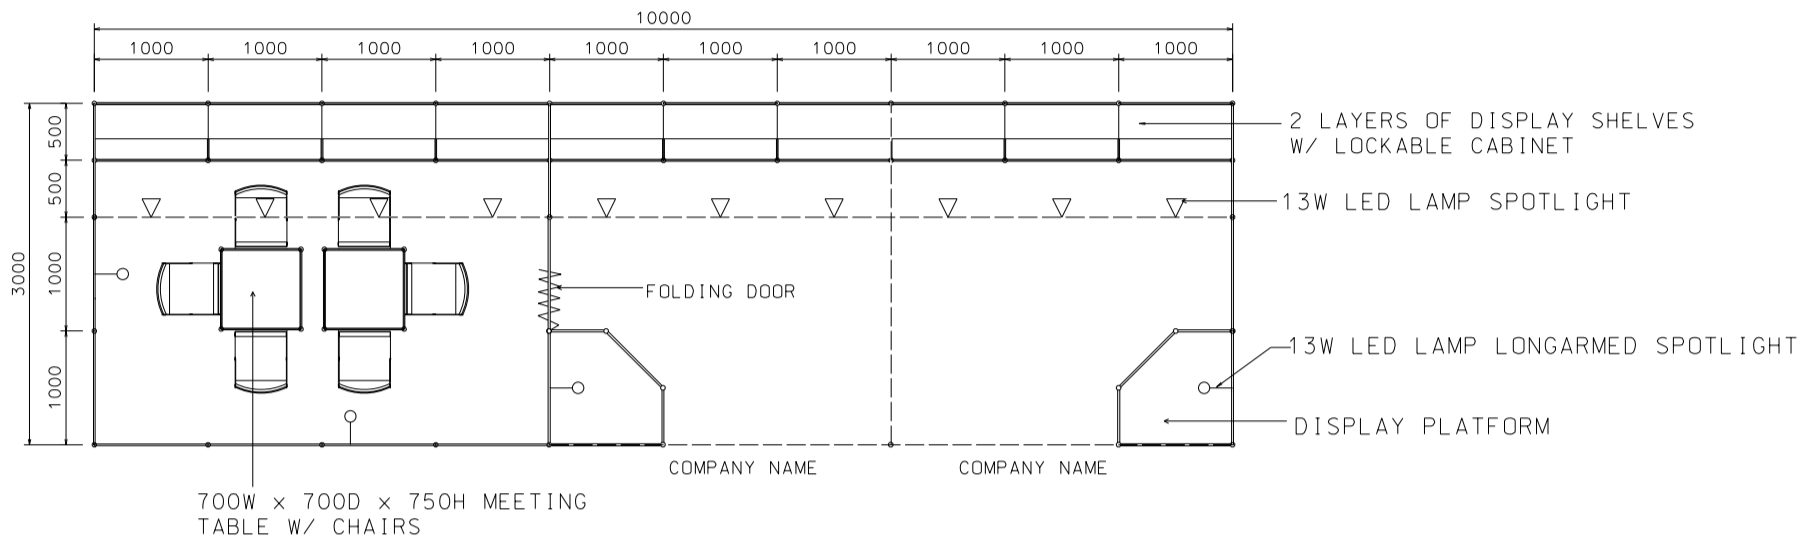

### 5M x 3M Standard Booth with Meeting Room Specification

五米乘三米標準攤位附設會議房規格

BOOTH SPECIFICATIONS 攤位規格		QTY.
	1000W x 500D x 750H mm LOCKABLE CABINET	5
	3000W x 300D WOODEN DISPLAY SHELF	2
	1000W x 300D WOODEN DISPLAY SHELF	4
	13W LED LAMP SPOTLIGHT (YELLOW LIGHT)	5
	13W LED LAMP LONGARMED SPOTLIGHT (YELLOW LIGHT)	2
	700W x 700D x 750H MEETING TABLE	1
	BLACK LEATHER CHAIR	3
	CEILING BEAM	8M
	750H FREE STAND DISPLAY PLATFORM	1
	FOLDING DOOR (1mW)	1
	RUBBISH BIN & CARPET (15 sq.m.)	

### 5M x 3M Standard Booth with Meeting Room Specification (Left Corner)

五米乘三米標準攤位附設會議房規格 (左邊角位)

BOOTH SPECIFICATIONS 攤位規格		QTY.
	1000W x 500D x 750H mm LOCKABLE CABINET	5
	3000W x 300D WOODEN DISPLAY SHELF	2
	1000W x 300D WOODEN DISPLAY SHELF	4
	13W LED LAMP SPOTLIGHT (YELLOW LIGHT)	5
	13W LED LAMP LONGARMED SPOTLIGHT (YELLOW LIGHT)	2
	700W x 700D x 750H MEETING TABLE	1
	BLACK LEATHER CHAIR	3
	CEILING BEAM	8M
	750H FREE STAND DISPLAY PLATFORM	1
	FOLDING DOOR (1mW)	1
	RUBBISH BIN & CARPET (15 sq.m.)	

### 5M x 3M Standard Booth with Meeting Room Specification (Right Corner)

五米乘三米標準攤位附設會議房規格 (右邊角位)

BOOTH SPECIFICATIONS 攤位規格		QTY.
	1000W x 500D x 750H mm LOCKABLE CABINET	5
	3000W x 300D WOODEN DISPLAY SHELF	2
	1000W x 300D WOODEN DISPLAY SHELF	4
	13W LED LAMP SPOTLIGHT (YELLOW LIGHT)	5
	13W LED LAMP LONGARMED SPOTLIGHT (YELLOW LIGHT)	2
	700W x 700D x 750H MEETING TABLE	1
	BLACK LEATHER CHAIR	3
	CEILING BEAM	8M
	750H FREE STAND DISPLAY PLATFORM	1
	FOLDING DOOR (1mW)	1
	RUBBISH BIN & CARPET (15 sq.m.)	

### 10M x 3M Standard Booth with Meeting Room Specification

十米乘三米標準攤位附設會議房規格

PLAN

PERSPECTIVE

ELEVATION

BOOTH SPECIFICATIONS		QTY.
	1000W x 500D x 750H mm LOCKABLE CABINET	10
	3000W x 300D WOODEN DISPLAY SHELF	4
	2000W x 300D WOODEN DISPLAY SHELF	4
	750H DISPLAY PLATFORM	2
	13W LED LAMP SPOTLIGHT (YELLOW LIGHT)	10
	13W LED LAMP LONGARMED SPOTLIGHT (YELLOW LIGHT)	4
	700W x 700D x 750H MEETING TABLE	2
	BLACK LEATHER CHAIR	6
	CEILING BEAM	13M
	RUBBISH BIN & CARPET (30sqm.)	