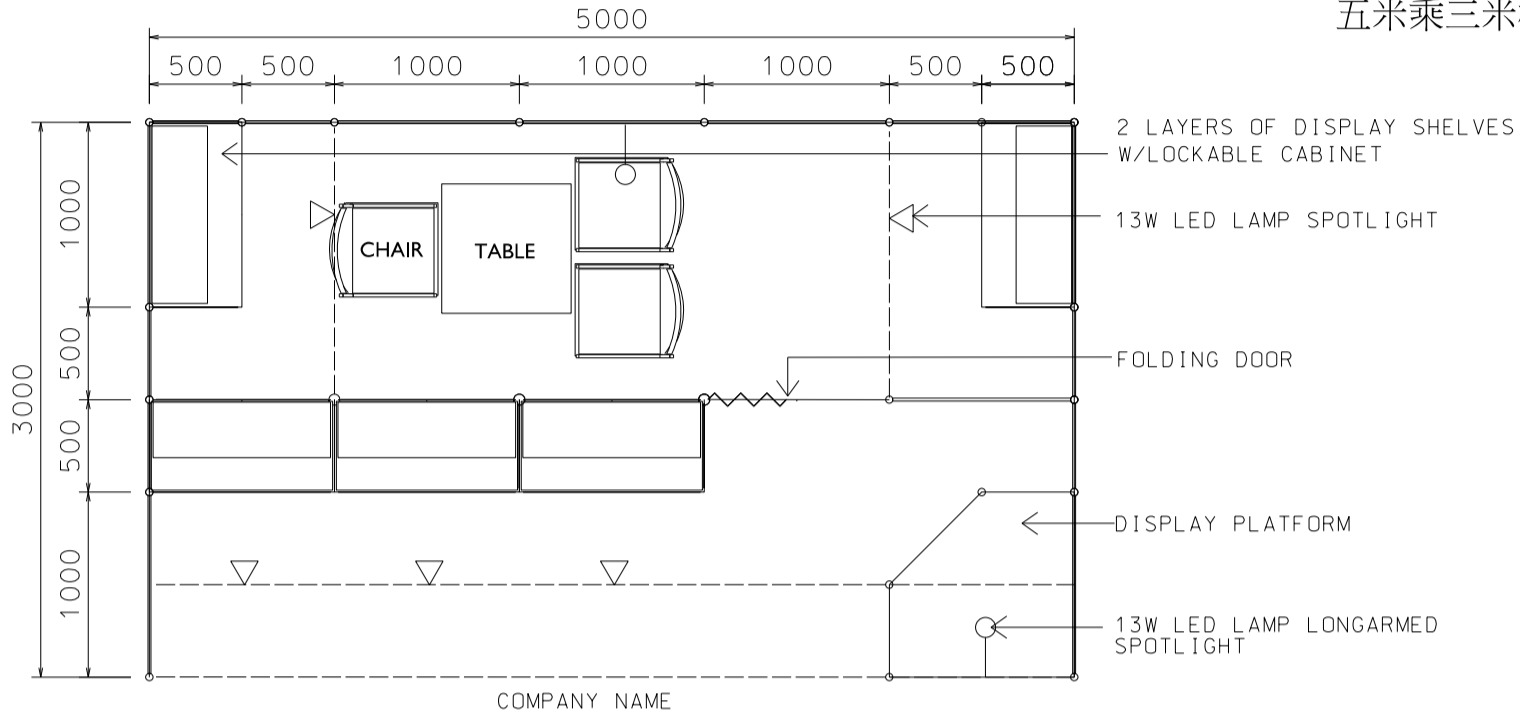

### 5M x 3M Standard Booth with Meeting Room Specification

五米乘三米標準攤位附設會議房規格

BOOTH SPECIFICATIONS 攤位規格		QTY.
	1000W x 500D x 750H mm LOCKABLE CABINET	5
	3000W x 300D WOODEN DISPLAY SHELF	2
	1000W x 300D WOODEN DISPLAY SHELF	4
	13W LED LAMP SPOTLIGHT (YELLOW LIGHT)	5
	13W LED LAMP LONGARMED SPOTLIGHT (YELLOW LIGHT)	2
	700W x 700D x 750H MEETING TABLE	1
	BLACK LEATHER CHAIR	3
	CEILING BEAM	8M
	750H FREE STAND DISPLAY PLATFORM	1
	FOLDING DOOR (1mW)	1
	RUBBISH BIN & CARPET (15 sq.m.)	

### 5M x 3M Standard Booth with Meeting Room Specification (Left Corner)

五米乘三米標準攤位附設會議房規格 (左邊角位)

BOOTH SPECIFICATIONS 攤位規格		QTY.
	1000W x 500D x 750H mm LOCKABLE CABINET	5
	3000W x 300D WOODEN DISPLAY SHELF	2
	1000W x 300D WOODEN DISPLAY SHELF	4
	13W LED LAMP SPOTLIGHT (YELLOW LIGHT)	5
	13W LED LAMP LONGARMED SPOTLIGHT (YELLOW LIGHT)	2
	700W x 700D x 750H MEETING TABLE	1
	BLACK LEATHER CHAIR	3
	CEILING BEAM	8M
	750H FREE STAND DISPLAY PLATFORM	1
	FOLDING DOOR (1mW)	1
	RUBBISH BIN & CARPET (15 sq.m.)	

### 5M x 3M Standard Booth with Meeting Room Specification (Right Corner)

五米乘三米標準攤位附設會議房規格 (右邊角位)

BOOTH SPECIFICATIONS 攤位規格		QTY.
	1000W x 500D x 750H mm LOCKABLE CABINET	5
	3000W x 300D WOODEN DISPLAY SHELF	2
	1000W x 300D WOODEN DISPLAY SHELF	4
	13W LED LAMP SPOTLIGHT (YELLOW LIGHT)	5
	13W LED LAMP LONGARMED SPOTLIGHT (YELLOW LIGHT)	2
	700W x 700D x 750H MEETING TABLE	1
	BLACK LEATHER CHAIR	3
	CEILING BEAM	8M
	750H FREE STAND DISPLAY PLATFORM	1
	FOLDING DOOR (1mW)	1
	RUBBISH BIN & CARPET (15 sq.m.)	

### 10M x 3M Standard Booth with Meeting Room Specification

十米乘三米標準攤位附設會議房規格

PLAN

PERSPECTIVE

ELEVATION

BOOTH SPECIFICATIONS		QTY.
	1000W x 500D x 750H mm LOCKABLE CABINET	10
	3000W x 300D WOODEN DISPLAY SHELF	4
	2000W x 300D WOODEN DISPLAY SHELF	4
	750H DISPLAY PLATFORM	2
	13W LED LAMP SPOTLIGHT (YELLOW LIGHT)	10
	13W LED LAMP LONGARMED SPOTLIGHT (YELLOW LIGHT)	4
	700W x 700D x 750H MEETING TABLE	2
	BLACK LEATHER CHAIR	6
	CEILING BEAM	13M
	RUBBISH BIN & CARPET (30sqm.)	