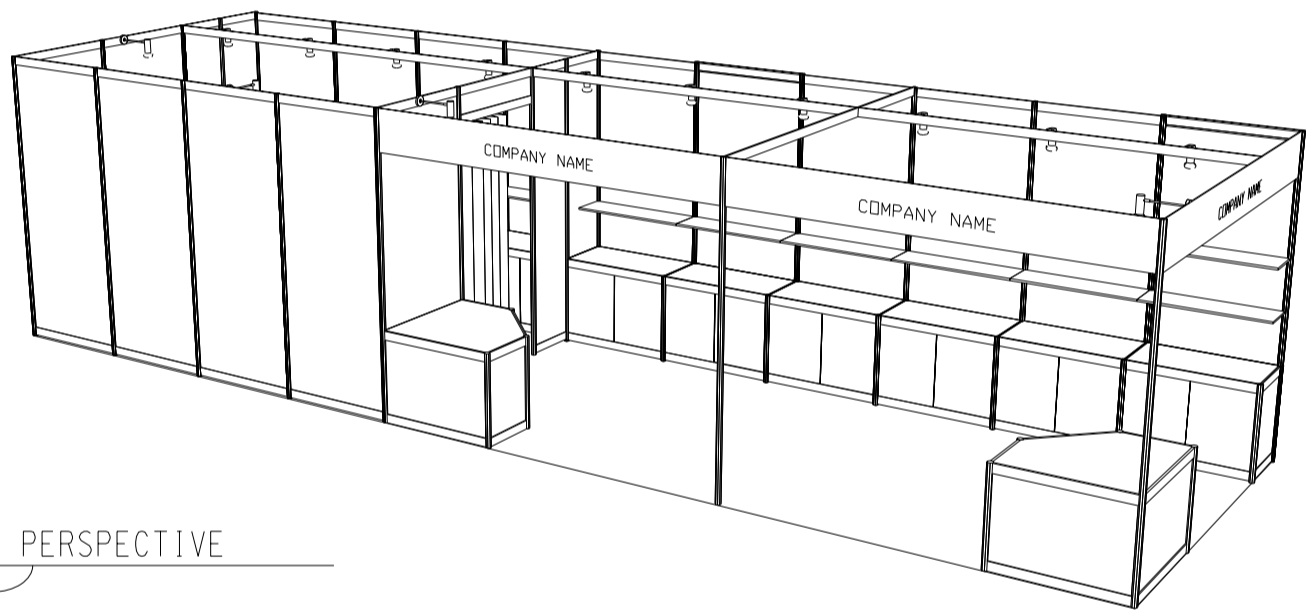

### 5M x 3M Standard Booth with Meeting Room Specification (Left Corner)

五米乘三米標準攤位附設會議房規格 (左邊角位)

BOOTH SPECIFICATIONS 攤位規格		QTY.
	1000W x 500D x 750H mm LOCKABLE CABINET	5
	3000W x 300D WOODEN DISPLAY SHELF	2
	1000W x 300D WOODEN DISPLAY SHELF	4
	13W LED LAMP SPOTLIGHT (YELLOW LIGHT)	5
	13W LED LAMP LONGARMED SPOTLIGHT (YELLOW LIGHT)	2
	700W x 700D x 750H MEETING TABLE	1
	BLACK LEATHER CHAIR	3
	CEILING BEAM	8M
	750H FREE STAND DISPLAY PLATFORM	1
	FOLDING DOOR (1mW)	1
	RUBBISH BIN & CARPET (15 sq.m.)	

### 5M x 3M Standard Booth with Meeting Room Specification (Right Corner)

五米乘三米標準攤位附設會議房規格 (右邊角位)

BOOTH SPECIFICATIONS 攤位規格		QTY.
	1000W x 500D x 750H mm LOCKABLE CABINET	5
	3000W x 300D WOODEN DISPLAY SHELF	2
	1000W x 300D WOODEN DISPLAY SHELF	4
	13W LED LAMP SPOTLIGHT (YELLOW LIGHT)	5
	13W LED LAMP LONGARMED SPOTLIGHT (YELLOW LIGHT)	2
	700W x 700D x 750H MEETING TABLE	1
	BLACK LEATHER CHAIR	3
	CEILING BEAM	8M
	750H FREE STAND DISPLAY PLATFORM	1
	FOLDING DOOR (1mW)	1
	RUBBISH BIN & CARPET (15 sq.m.)	

### 10M x 3M Standard Booth with Meeting Room Specification (Left Corner)

十米乘三米標準攤位附設會議房規格 (左邊角位)

BOOTH SPECIFICATIONS		QTY.
	1000W x 500D x 750H mm LOCKABLE CABINET	10
	3000W x 300D WOODEN DISPLAY SHELF	4
	2000W x 300D WOODEN DISPLAY SHELF	4
	750H DISPLAY PLATFORM	2
	13W LED LAMP SPOTLIGHT (YELLOW LIGHT)	10
	13W LED LAMP LONGARMED SPOTLIGHT (YELLOW LIGHT)	4
	700W x 700D x 750H MEETING TABLE	2
	BLACK LEATHER CHAIR	6
	CEILING BEAM	13M
	RUBBISH BIN & CARPET (30sqm.)	

### 10M x 3M Standard Booth with Meeting Room Specification (Right Corner)

十米乘三米標準攤位附設會議房規格 (右邊角位)

PLAN

PERSPECTIVE

ELEVATION

BOOTH SPECIFICATIONS		QTY.
	1000W x 500D x 750H mm LOCKABLE CABINET	10
	3000W x 300D WOODEN DISPLAY SHELF	4
	2000W x 300D WOODEN DISPLAY SHELF	4
	750H DISPLAY PLATFORM	2
	13W LED LAMP SPOTLIGHT (YELLOW LIGHT)	10
	13W LED LAMP LONGARMED SPOTLIGHT (YELLOW LIGHT)	4
	700W x 700D x 750H MEETING TABLE	2
	BLACK LEATHER CHAIR	6
	CEILING BEAM	13M
	RUBBISH BIN & CARPET (30sqm.)	