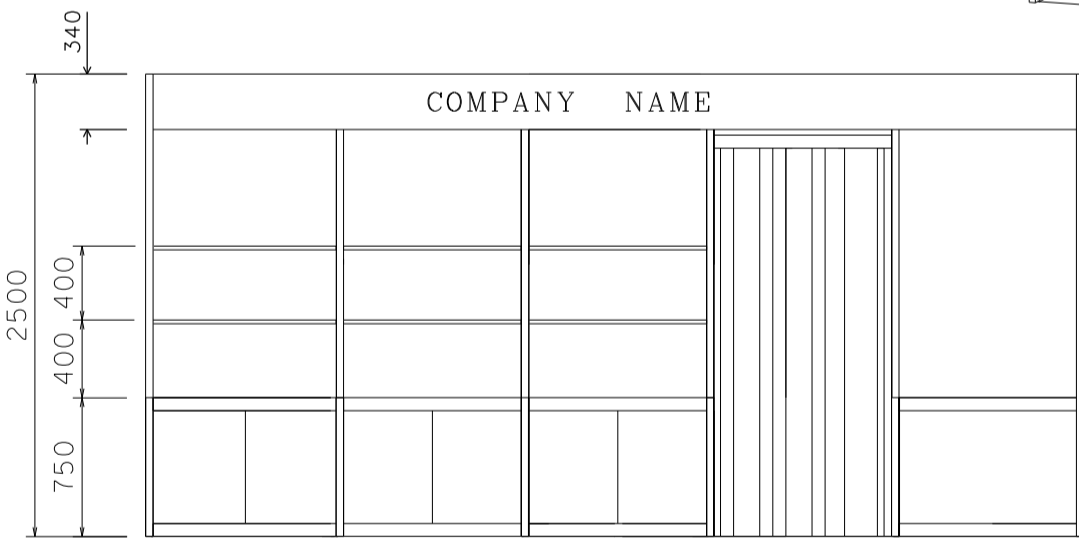

### 5M x 3M Standard Booth with Meeting Room Specification

五米乘三米標準攤位附設會議房規格

BOOTH SPECIFICATIONS 攤位規格		QTY.
	1000W x 500D x 750H mm LOCKABLE CABINET	5
	3000W x 300D WOODEN DISPLAY SHELF	2
	1000W x 300D WOODEN DISPLAY SHELF	4
	13W LED LAMP SPOTLIGHT (YELLOW LIGHT)	5
	13W LED LAMP LONGARMED SPOTLIGHT (YELLOW LIGHT)	2
	700W x 700D x 750H MEETING TABLE	1
	BLACK LEATHER CHAIR	3
	CEILING BEAM	8M
	750H FREE STAND DISPLAY PLATFORM	1
	FOLDING DOOR (1mW)	1
	RUBBISH BIN & CARPET (15 sq.m.)	

### 5M x 3M Standard Booth with Meeting Room Specification (Left Corner)

五米乘三米標準攤位附設會議房規格 (左邊角位)

BOOTH SPECIFICATIONS 攤位規格		QTY.
	1000W x 500D x 750H mm LOCKABLE CABINET	5
	3000W x 300D WOODEN DISPLAY SHELF	2
	1000W x 300D WOODEN DISPLAY SHELF	4
	13W LED LAMP SPOTLIGHT (YELLOW LIGHT)	5
	13W LED LAMP LONGARMED SPOTLIGHT (YELLOW LIGHT)	2
	700W x 700D x 750H MEETING TABLE	1
	BLACK LEATHER CHAIR	3
	CEILING BEAM	8M
	750H FREE STAND DISPLAY PLATFORM	1
	FOLDING DOOR (1mW)	1
	RUBBISH BIN & CARPET (15 sq.m.)	

### 5M x 3M Standard Booth with Meeting Room Specification (Right Corner)

五米乘三米標準攤位附設會議房規格 (右邊角位)

BOOTH SPECIFICATIONS 攤位規格		QTY.
	1000W x 500D x 750H mm LOCKABLE CABINET	5
	3000W x 300D WOODEN DISPLAY SHELF	2
	1000W x 300D WOODEN DISPLAY SHELF	4
	13W LED LAMP SPOTLIGHT (YELLOW LIGHT)	5
	13W LED LAMP LONGARMED SPOTLIGHT (YELLOW LIGHT)	2
	700W x 700D x 750H MEETING TABLE	1
	BLACK LEATHER CHAIR	3
	CEILING BEAM	8M
	750H FREE STAND DISPLAY PLATFORM	1
	FOLDING DOOR (1mW)	1
	RUBBISH BIN & CARPET (15 sq.m.)	

### 10M x 3M Standard Booth with Meeting Room Specification (Left Corner)

十米乘三米標準攤位附設會議房規格 (左邊角位)

BOOTH SPECIFICATIONS		QTY.
	1000W x 500D x 750H mm LOCKABLE CABINET	10
	3000W x 300D WOODEN DISPLAY SHELF	4
	2000W x 300D WOODEN DISPLAY SHELF	4
	750H DISPLAY PLATFORM	2
	13W LED LAMP SPOTLIGHT (YELLOW LIGHT)	10
	13W LED LAMP LONGARMED SPOTLIGHT (YELLOW LIGHT)	4
	700W x 700D x 750H MEETING TABLE	2
	BLACK LEATHER CHAIR	6
	CEILING BEAM	13M
	RUBBISH BIN & CARPET (30sqm.)	