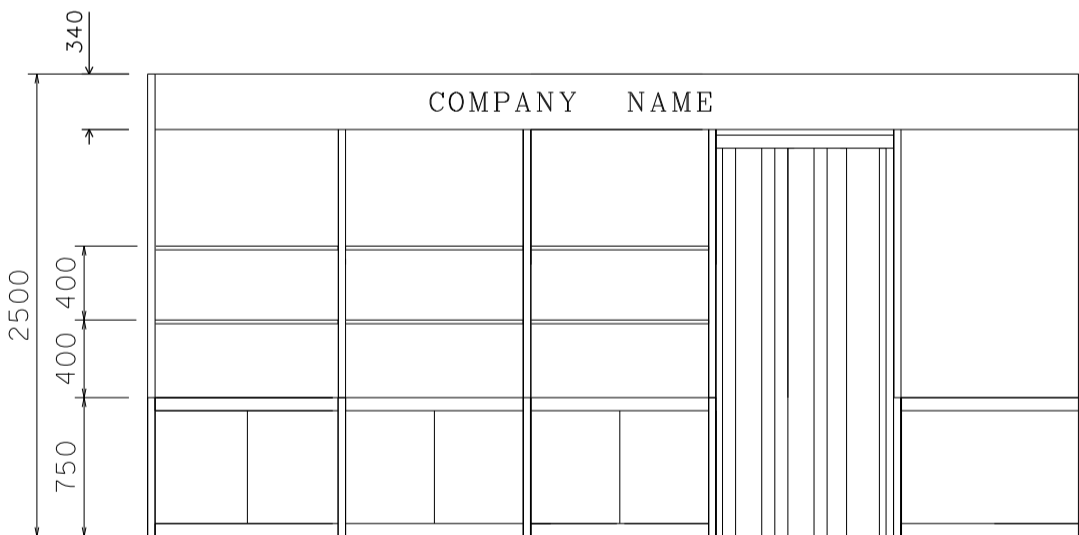

### 5M x 3M Standard Booth with Meeting Room Specification

五米乘三米標準攤位附設會議房規格

BOOTH SPECIFICATIONS 攤位規格		QTY.
	1000W x 500D x 750H mm LOCKABLE CABINET	5
	3000W x 300D WOODEN DISPLAY SHELF	2
	1000W x 300D WOODEN DISPLAY SHELF	4
	13W LED LAMP SPOTLIGHT (YELLOW LIGHT)	5
	13W LED LAMP LONGARMED SPOTLIGHT (YELLOW LIGHT)	2
	700W x 700D x 750H MEETING TABLE	1
	BLACK LEATHER CHAIR	3
	CEILING BEAM	8M
	750H FREE STAND DISPLAY PLATFORM	1
	FOLDING DOOR (1mW)	1
	RUBBISH BIN & CARPET (15 sq.m.)	

### 5M x 3M Standard Booth with Meeting Room Specification (Left Corner)

五米乘三米標準攤位附設會議房規格 (左邊角位)

BOOTH SPECIFICATIONS 攤位規格		QTY.
	1000W x 500D x 750H mm LOCKABLE CABINET	5
	3000W x 300D WOODEN DISPLAY SHELF	2
	1000W x 300D WOODEN DISPLAY SHELF	4
	13W LED LAMP SPOTLIGHT (YELLOW LIGHT)	5
	13W LED LAMP LONGARMED SPOTLIGHT (YELLOW LIGHT)	2
	700W x 700D x 750H MEETING TABLE	1
	BLACK LEATHER CHAIR	3
	CEILING BEAM	8M
	750H FREE STAND DISPLAY PLATFORM	1
	FOLDING DOOR (1mW)	1
	RUBBISH BIN & CARPET (15 sq.m.)	

### 5M x 3M Standard Booth with Meeting Room Specification (Right Corner)

五米乘三米標準攤位附設會議房規格 (右邊角位)

BOOTH SPECIFICATIONS 攤位規格		QTY.
	1000W x 500D x 750H mm LOCKABLE CABINET	5
	3000W x 300D WOODEN DISPLAY SHELF	2
	1000W x 300D WOODEN DISPLAY SHELF	4
	13W LED LAMP SPOTLIGHT (YELLOW LIGHT)	5
	13W LED LAMP LONGARMED SPOTLIGHT (YELLOW LIGHT)	2
	700W x 700D x 750H MEETING TABLE	1
	BLACK LEATHER CHAIR	3
	CEILING BEAM	8M
	750H FREE STAND DISPLAY PLATFORM	1
	FOLDING DOOR (1mW)	1
	RUBBISH BIN & CARPET (15 sq.m.)	

### 10M x 3M Standard Booth with Meeting Room Specification

十米乘三米標準攤位附設會議房規格

PLAN

PERSPECTIVE

ELEVATION

BOOTH SPECIFICATIONS		QTY.
	1000W x 500D x 750H mm LOCKABLE CABINET	10
	3000W x 300D WOODEN DISPLAY SHELF	4
	2000W x 300D WOODEN DISPLAY SHELF	4
	750H DISPLAY PLATFORM	2
	13W LED LAMP SPOTLIGHT (YELLOW LIGHT)	10
	13W LED LAMP LONGARMED SPOTLIGHT (YELLOW LIGHT)	4
	700W x 700D x 750H MEETING TABLE	2
	BLACK LEATHER CHAIR	6
	CEILING BEAM	13M
	RUBBISH BIN & CARPET (30sqm.)	