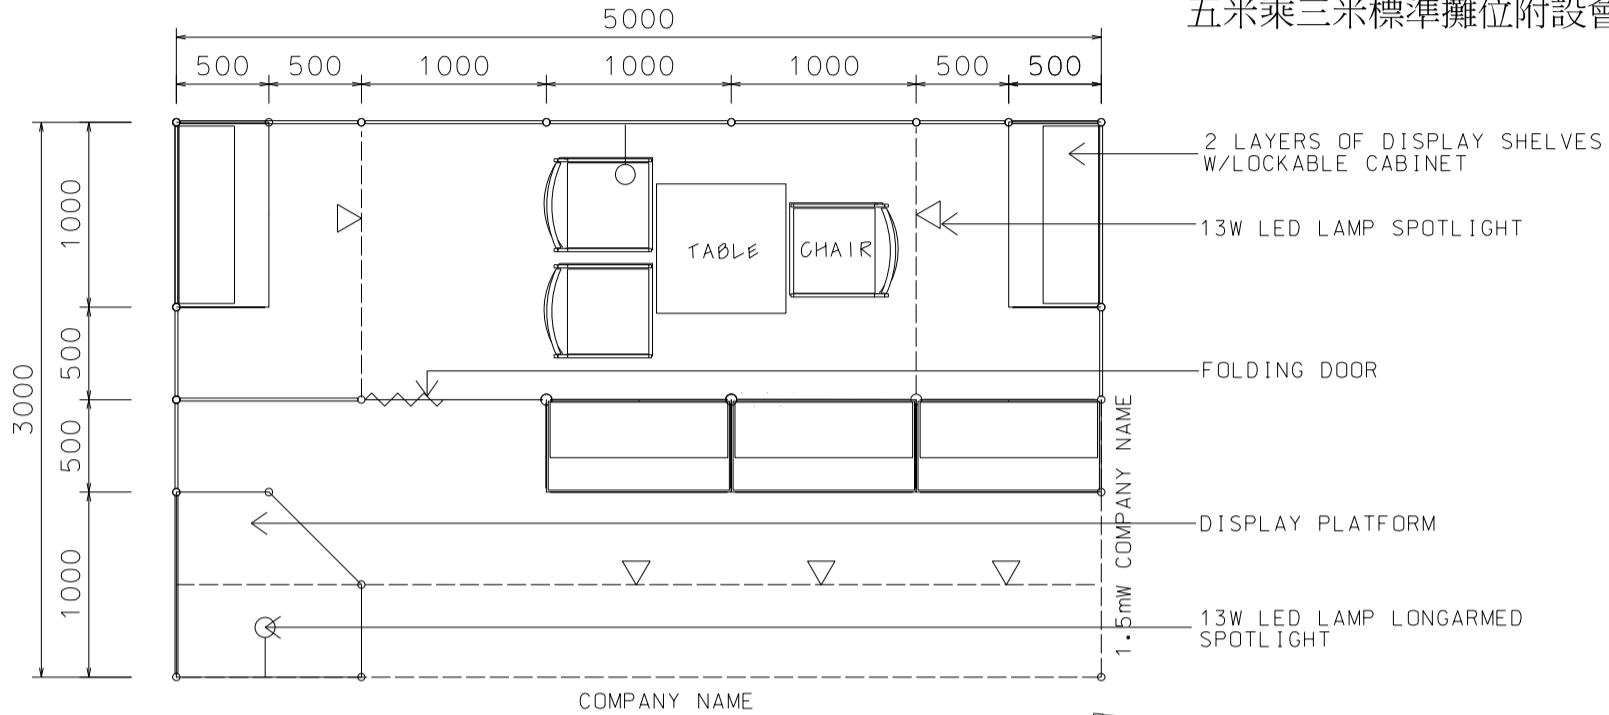

### 5M x 3M Standard Booth with Meeting Room Specification

五米乘三米標準攤位附設會議房規格

BOOTH SPECIFICATIONS 攤位規格		QTY.
	1000W x 500D x 750H mm LOCKABLE CABINET	5
	3000W x 300D WOODEN DISPLAY SHELF	2
	1000W x 300D WOODEN DISPLAY SHELF	4
	13W LED LAMP SPOTLIGHT (YELLOW LIGHT)	5
	13W LED LAMP LONGARMED SPOTLIGHT (YELLOW LIGHT)	2
	700W x 700D x 750H MEETING TABLE	1
	BLACK LEATHER CHAIR	3
	CEILING BEAM	8M
	750H FREE STAND DISPLAY PLATFORM	1
	FOLDING DOOR (1mW)	1
	RUBBISH BIN & CARPET (15 sq.m.)	

### 5M x 3M Standard Booth with Meeting Room Specification (Left Corner)

五米乘三米標準攤位附設會議房規格 (左邊角位)

BOOTH SPECIFICATIONS 攤位規格		QTY.
	1000W x 500D x 750H mm LOCKABLE CABINET	5
	3000W x 300D WOODEN DISPLAY SHELF	2
	1000W x 300D WOODEN DISPLAY SHELF	4
	13W LED LAMP SPOTLIGHT (YELLOW LIGHT)	5
	13W LED LAMP LONGARMED SPOTLIGHT (YELLOW LIGHT)	2
	700W x 700D x 750H MEETING TABLE	1
	BLACK LEATHER CHAIR	3
	CEILING BEAM	8M
	750H FREE STAND DISPLAY PLATFORM	1
	FOLDING DOOR (1mW)	1
	RUBBISH BIN & CARPET (15 sq.m.)	

### 5M x 3M Standard Booth with Meeting Room Specification (Right Corner)

五米乘三米標準攤位附設會議房規格 (右邊角位)

BOOTH SPECIFICATIONS 攤位規格		QTY.
	1000W x 500D x 750H mm LOCKABLE CABINET	5
	3000W x 300D WOODEN DISPLAY SHELF	2
	1000W x 300D WOODEN DISPLAY SHELF	4
	13W LED LAMP SPOTLIGHT (YELLOW LIGHT)	5
	13W LED LAMP LONGARMED SPOTLIGHT (YELLOW LIGHT)	2
	700W x 700D x 750H MEETING TABLE	1
	BLACK LEATHER CHAIR	3
	CEILING BEAM	8M
	750H FREE STAND DISPLAY PLATFORM	1
	FOLDING DOOR (1mW)	1
	RUBBISH BIN & CARPET (15 sq.m.)	

### 10M x 3M Standard Booth with Meeting Room Specification

十米乘三米標準攤位附設會議房規格

PLAN

PERSPECTIVE

ELEVATION

BOOTH SPECIFICATIONS		QTY.
	1000W x 500D x 750H mm LOCKABLE CABINET	10
	3000W x 300D WOODEN DISPLAY SHELF	4
	2000W x 300D WOODEN DISPLAY SHELF	4
	750H DISPLAY PLATFORM	2
	13W LED LAMP SPOTLIGHT (YELLOW LIGHT)	10
	13W LED LAMP LONGARMED SPOTLIGHT (YELLOW LIGHT)	4
	700W x 700D x 750H MEETING TABLE	2
	BLACK LEATHER CHAIR	6
	CEILING BEAM	13M
	RUBBISH BIN & CARPET (30sqm.)	