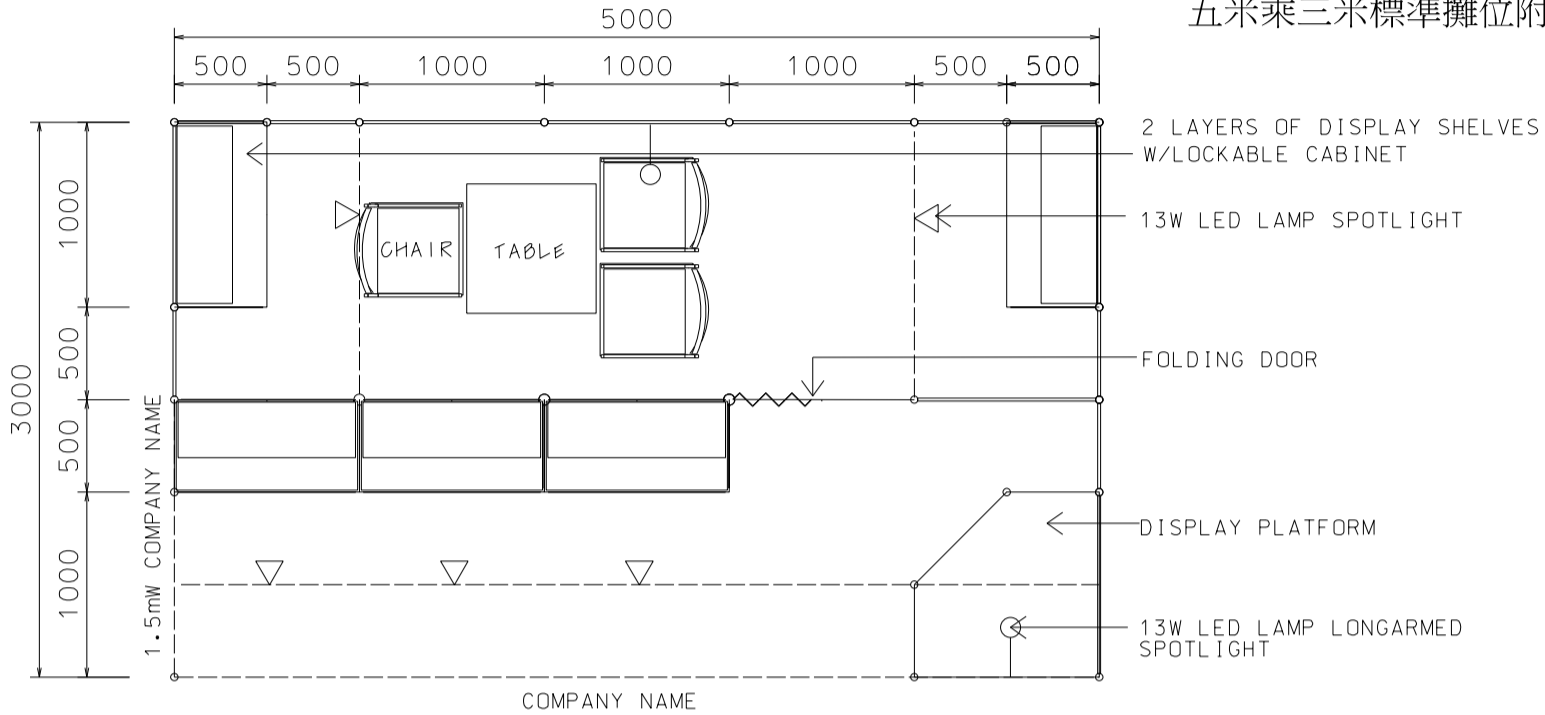

### 5M x 3M Standard Booth with Meeting Room Specification

五米乘三米標準攤位附設會議房規格

BOOTH SPECIFICATIONS 攤位規格		QTY.
	1000W x 500D x 750H mm LOCKABLE CABINET	5
	3000W x 300D WOODEN DISPLAY SHELF	2
	1000W x 300D WOODEN DISPLAY SHELF	4
	13W LED LAMP SPOTLIGHT (YELLOW LIGHT)	5
	13W LED LAMP LONGARMED SPOTLIGHT (YELLOW LIGHT)	2
	700W x 700D x 750H MEETING TABLE	1
	BLACK LEATHER CHAIR	3
	CEILING BEAM	8M
	750H FREE STAND DISPLAY PLATFORM	1
	FOLDING DOOR (1mW)	1
	RUBBISH BIN & CARPET (15 sq.m.)	

### 5M x 3M Standard Booth with Meeting Room Specification (Left Corner)

五米乘三米標準攤位附設會議房規格 (左邊角位)

BOOTH SPECIFICATIONS 攤位規格		QTY.
	1000W x 500D x 750H mm LOCKABLE CABINET	5
	3000W x 300D WOODEN DISPLAY SHELF	2
	1000W x 300D WOODEN DISPLAY SHELF	4
	13W LED LAMP SPOTLIGHT (YELLOW LIGHT)	5
	13W LED LAMP LONGARMED SPOTLIGHT (YELLOW LIGHT)	2
	700W x 700D x 750H MEETING TABLE	1
	BLACK LEATHER CHAIR	3
	CEILING BEAM	8M
	750H FREE STAND DISPLAY PLATFORM	1
	FOLDING DOOR (1mW)	1
	RUBBISH BIN & CARPET (15 sq.m.)	

### 5M x 3M Standard Booth with Meeting Room Specification (Right Corner)

五米乘三米標準攤位附設會議房規格 (右邊角位)

BOOTH SPECIFICATIONS 攤位規格		QTY.
	1000W x 500D x 750H mm LOCKABLE CABINET	5
	3000W x 300D WOODEN DISPLAY SHELF	2
	1000W x 300D WOODEN DISPLAY SHELF	4
	13W LED LAMP SPOTLIGHT (YELLOW LIGHT)	5
	13W LED LAMP LONGARMED SPOTLIGHT (YELLOW LIGHT)	2
	700W x 700D x 750H MEETING TABLE	1
	BLACK LEATHER CHAIR	3
	CEILING BEAM	8M
	750H FREE STAND DISPLAY PLATFORM	1
	FOLDING DOOR (1mW)	1
	RUBBISH BIN & CARPET (15 sq.m.)	

### 10M x 3M Standard Booth with Meeting Room Specification

十米乘三米標準攤位附設會議房規格

PLAN

PERSPECTIVE

ELEVATION

BOOTH SPECIFICATIONS		QTY.
	1000W x 500D x 750H mm LOCKABLE CABINET	10
	3000W x 300D WOODEN DISPLAY SHELF	4
	2000W x 300D WOODEN DISPLAY SHELF	4
	750H DISPLAY PLATFORM	2
	13W LED LAMP SPOTLIGHT (YELLOW LIGHT)	10
	13W LED LAMP LONGARMED SPOTLIGHT (YELLOW LIGHT)	4
	700W x 700D x 750H MEETING TABLE	2
	BLACK LEATHER CHAIR	6
	CEILING BEAM	13M
	RUBBISH BIN & CARPET (30sqm.)	