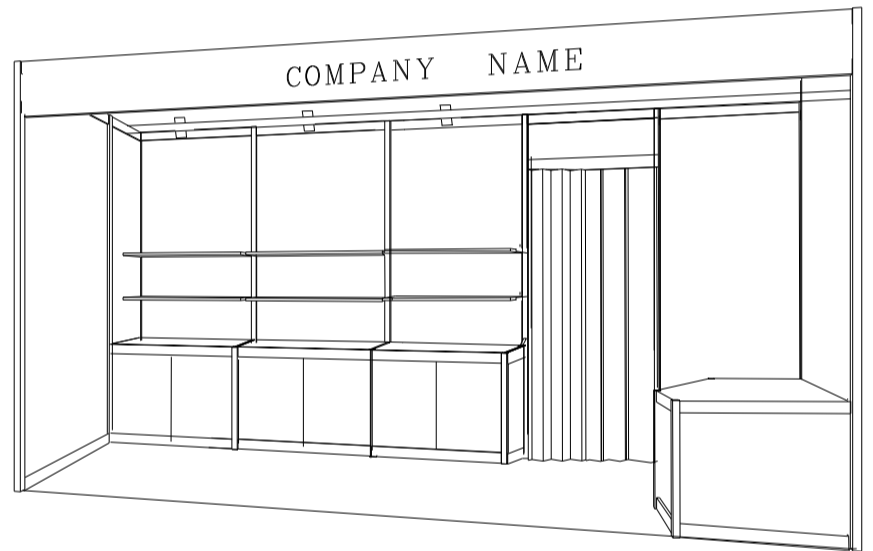

### 5M x 3M Standard Booth with Meeting Room Specification

五米乘三米標準攤位附設會議房規格

BOOTH SPECIFICATIONS 攤位規格		QTY.
	1000W x 500D x 750H mm LOCKABLE CABINET	5
	3000W x 300D WOODEN DISPLAY SHELF	2
	1000W x 300D WOODEN DISPLAY SHELF	4
	13W LED LAMP SPOTLIGHT (YELLOW LIGHT)	5
	13W LED LAMP LONGARMED SPOTLIGHT (YELLOW LIGHT)	2
	700W x 700D x 750H MEETING TABLE	1
	BLACK LEATHER CHAIR	3
	CEILING BEAM	8M
	750H FREE STAND DISPLAY PLATFORM	1
	FOLDING DOOR (1mW)	1
	RUBBISH BIN & CARPET (15 sq.m.)	

### 5M x 3M Standard Booth with Meeting Room Specification (Left Corner)

五米乘三米標準攤位附設會議房規格 (左邊角位)

BOOTH SPECIFICATIONS 攤位規格		QTY.
	1000W x 500D x 750H mm LOCKABLE CABINET	5
	3000W x 300D WOODEN DISPLAY SHELF	2
	1000W x 300D WOODEN DISPLAY SHELF	4
	13W LED LAMP SPOTLIGHT (YELLOW LIGHT)	5
	13W LED LAMP LONGARMED SPOTLIGHT (YELLOW LIGHT)	2
	700W x 700D x 750H MEETING TABLE	1
	BLACK LEATHER CHAIR	3
	CEILING BEAM	8M
	750H FREE STAND DISPLAY PLATFORM	1
	FOLDING DOOR (1mW)	1
	RUBBISH BIN & CARPET (15 sq.m.)	

### 5M x 3M Standard Booth with Meeting Room Specification (Right Corner)

五米乘三米標準攤位附設會議房規格 (右邊角位)

BOOTH SPECIFICATIONS 攤位規格		QTY.
	1000W x 500D x 750H mm LOCKABLE CABINET	5
	3000W x 300D WOODEN DISPLAY SHELF	2
	1000W x 300D WOODEN DISPLAY SHELF	4
	13W LED LAMP SPOTLIGHT (YELLOW LIGHT)	5
	13W LED LAMP LONGARMED SPOTLIGHT (YELLOW LIGHT)	2
	700W x 700D x 750H MEETING TABLE	1
	BLACK LEATHER CHAIR	3
	CEILING BEAM	8M
	750H FREE STAND DISPLAY PLATFORM	1
	FOLDING DOOR (1mW)	1
	RUBBISH BIN & CARPET (15 sq.m.)	

### 10M x 3M Standard Booth with Meeting Room Specification

十米乘三米標準攤位附設會議房規格

PLAN

PERSPECTIVE

ELEVATION

BOOTH SPECIFICATIONS		QTY.
	1000W x 500D x 750H mm LOCKABLE CABINET	10
	3000W x 300D WOODEN DISPLAY SHELF	4
	2000W x 300D WOODEN DISPLAY SHELF	4
	750H DISPLAY PLATFORM	2
	13W LED LAMP SPOTLIGHT (YELLOW LIGHT)	10
	13W LED LAMP LONGARMED SPOTLIGHT (YELLOW LIGHT)	4
	700W x 700D x 750H MEETING TABLE	2
	BLACK LEATHER CHAIR	6
	CEILING BEAM	13M
	RUBBISH BIN & CARPET (30sqm.)	