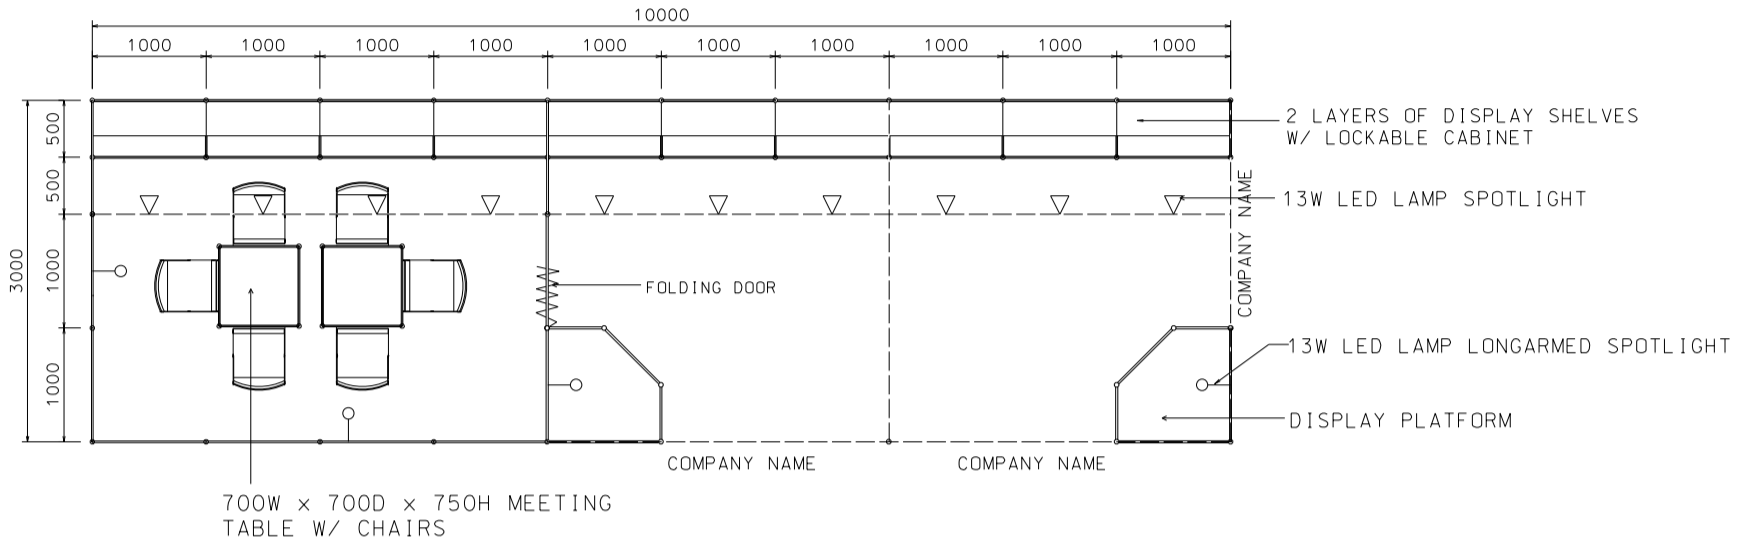

### 5M x 3M Standard Booth with Meeting Room Specification (Right Corner)

五米乘三米標準攤位附設會議房規格 (右邊角位)

BOOTH SPECIFICATIONS 攤位規格		QTY.
	1000W x 500D x 750H mm LOCKABLE CABINET	5
	3000W x 300D WOODEN DISPLAY SHELF	2
	1000W x 300D WOODEN DISPLAY SHELF	4
	13W LED LAMP SPOTLIGHT (YELLOW LIGHT)	5
	13W LED LAMP LONGARMED SPOTLIGHT (YELLOW LIGHT)	2
	700W x 700D x 750H MEETING TABLE	1
	BLACK LEATHER CHAIR	3
	CEILING BEAM	8M
	750H FREE STAND DISPLAY PLATFORM	1
	FOLDING DOOR (1mW)	1
	RUBBISH BIN & CARPET (15 sq.m.)	

### 10M x 3M Standard Booth with Meeting Room Specification

十米乘三米標準攤位附設會議房規格

PLAN

PERSPECTIVE

ELEVATION

BOOTH SPECIFICATIONS		QTY.
	1000W x 500D x 750H mm LOCKABLE CABINET	10
	3000W x 300D WOODEN DISPLAY SHELF	4
	2000W x 300D WOODEN DISPLAY SHELF	4
	750H DISPLAY PLATFORM	2
	13W LED LAMP SPOTLIGHT (YELLOW LIGHT)	10
	13W LED LAMP LONGARMED SPOTLIGHT (YELLOW LIGHT)	4
	700W x 700D x 750H MEETING TABLE	2
	BLACK LEATHER CHAIR	6
	CEILING BEAM	13M
	RUBBISH BIN & CARPET (30sqm.)	

### 10M x 3M Standard Booth with Meeting Room Specification (Left Corner)

十米乘三米標準攤位附設會議房規格 (左邊角位)

BOOTH SPECIFICATIONS		QTY.
	1000W x 500D x 750H mm LOCKABLE CABINET	10
	3000W x 300D WOODEN DISPLAY SHELF	4
	2000W x 300D WOODEN DISPLAY SHELF	4
	750H DISPLAY PLATFORM	2
	13W LED LAMP SPOTLIGHT (YELLOW LIGHT)	10
	13W LED LAMP LONGARMED SPOTLIGHT (YELLOW LIGHT)	4
	700W x 700D x 750H MEETING TABLE	2
	BLACK LEATHER CHAIR	6
	CEILING BEAM	13M
	RUBBISH BIN & CARPET (30sqm.)	

### 10M x 3M Standard Booth with Meeting Room Specification (Right Corner)

十米乘三米標準攤位附設會議房規格 (右邊角位)

PLAN

PERSPECTIVE

ELEVATION

BOOTH SPECIFICATIONS		QTY.
	1000W x 500D x 750H mm LOCKABLE CABINET	10
	3000W x 300D WOODEN DISPLAY SHELF	4
	2000W x 300D WOODEN DISPLAY SHELF	4
	750H DISPLAY PLATFORM	2
	13W LED LAMP SPOTLIGHT (YELLOW LIGHT)	10
	13W LED LAMP LONGARMED SPOTLIGHT (YELLOW LIGHT)	4
	700W x 700D x 750H MEETING TABLE	2
	BLACK LEATHER CHAIR	6
	CEILING BEAM	13M
	RUBBISH BIN & CARPET (30sqm.)	