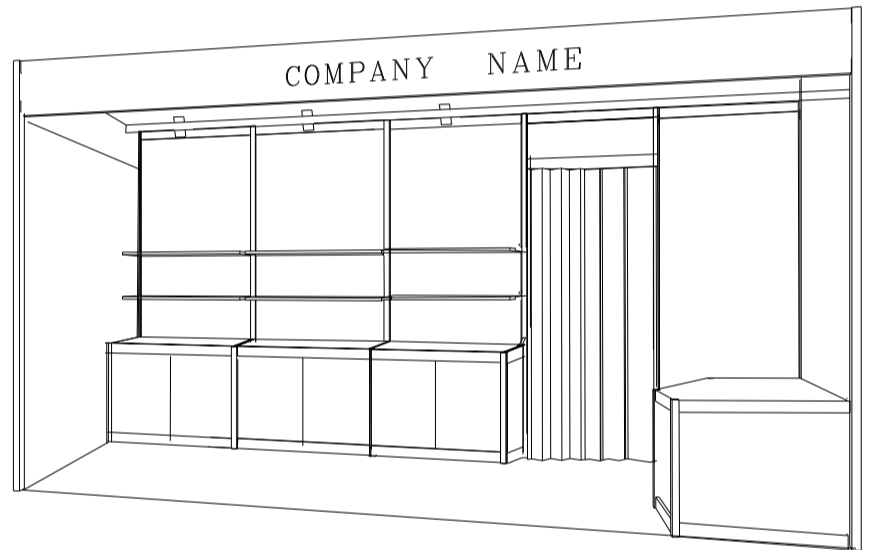

### 5M x 3M Standard Booth with Meeting Room Specification

五米乘三米標準攤位附設會議房規格

BOOTH SPECIFICATIONS 攤位規格		QTY.
	1000W x 500D x 750H mm LOCKABLE CABINET	5
	3000W x 300D WOODEN DISPLAY SHELF	2
	1000W x 300D WOODEN DISPLAY SHELF	4
	13W LED LAMP SPOTLIGHT (YELLOW LIGHT)	5
	13W LED LAMP LONGARMED SPOTLIGHT (YELLOW LIGHT)	2
	700W x 700D x 750H MEETING TABLE	1
	BLACK LEATHER CHAIR	3
	CEILING BEAM	8M
	750H FREE STAND DISPLAY PLATFORM	1
	FOLDING DOOR (1mW)	1
	RUBBISH BIN & CARPET (15 sq.m.)	

### 5M x 3M Standard Booth with Meeting Room Specification (Left Corner)

五米乘三米標準攤位附設會議房規格 (左邊角位)

BOOTH SPECIFICATIONS 攤位規格		QTY.
	1000W x 500D x 750H mm LOCKABLE CABINET	5
	3000W x 300D WOODEN DISPLAY SHELF	2
	1000W x 300D WOODEN DISPLAY SHELF	4
	13W LED LAMP SPOTLIGHT (YELLOW LIGHT)	5
	13W LED LAMP LONGARMED SPOTLIGHT (YELLOW LIGHT)	2
	700W x 700D x 750H MEETING TABLE	1
	BLACK LEATHER CHAIR	3
	CEILING BEAM	8M
	750H FREE STAND DISPLAY PLATFORM	1
	FOLDING DOOR (1mW)	1
	RUBBISH BIN & CARPET (15 sq.m.)	

### 5M x 3M Standard Booth with Meeting Room Specification (Right Corner)

五米乘三米標準攤位附設會議房規格 (右邊角位)

BOOTH SPECIFICATIONS 攤位規格		QTY.
	1000W x 500D x 750H mm LOCKABLE CABINET	5
	3000W x 300D WOODEN DISPLAY SHELF	2
	1000W x 300D WOODEN DISPLAY SHELF	4
	13W LED LAMP SPOTLIGHT (YELLOW LIGHT)	5
	13W LED LAMP LONGARMED SPOTLIGHT (YELLOW LIGHT)	2
	700W x 700D x 750H MEETING TABLE	1
	BLACK LEATHER CHAIR	3
	CEILING BEAM	8M
	750H FREE STAND DISPLAY PLATFORM	1
	FOLDING DOOR (1mW)	1
	RUBBISH BIN & CARPET (15 sq.m.)	

### 10M x 3M Standard Booth with Meeting Room Specification

十米乘三米標準攤位附設會議房規格

PLAN

PERSPECTIVE

ELEVATION

BOOTH SPECIFICATIONS		QTY.
	1000W x 500D x 750H mm LOCKABLE CABINET	10
	3000W x 300D WOODEN DISPLAY SHELF	4
	2000W x 300D WOODEN DISPLAY SHELF	4
	750H DISPLAY PLATFORM	2
	13W LED LAMP SPOTLIGHT (YELLOW LIGHT)	10
	13W LED LAMP LONGARMED SPOTLIGHT (YELLOW LIGHT)	4
	700W x 700D x 750H MEETING TABLE	2
	BLACK LEATHER CHAIR	6
	CEILING BEAM	13M
	RUBBISH BIN & CARPET (30sqm.)	