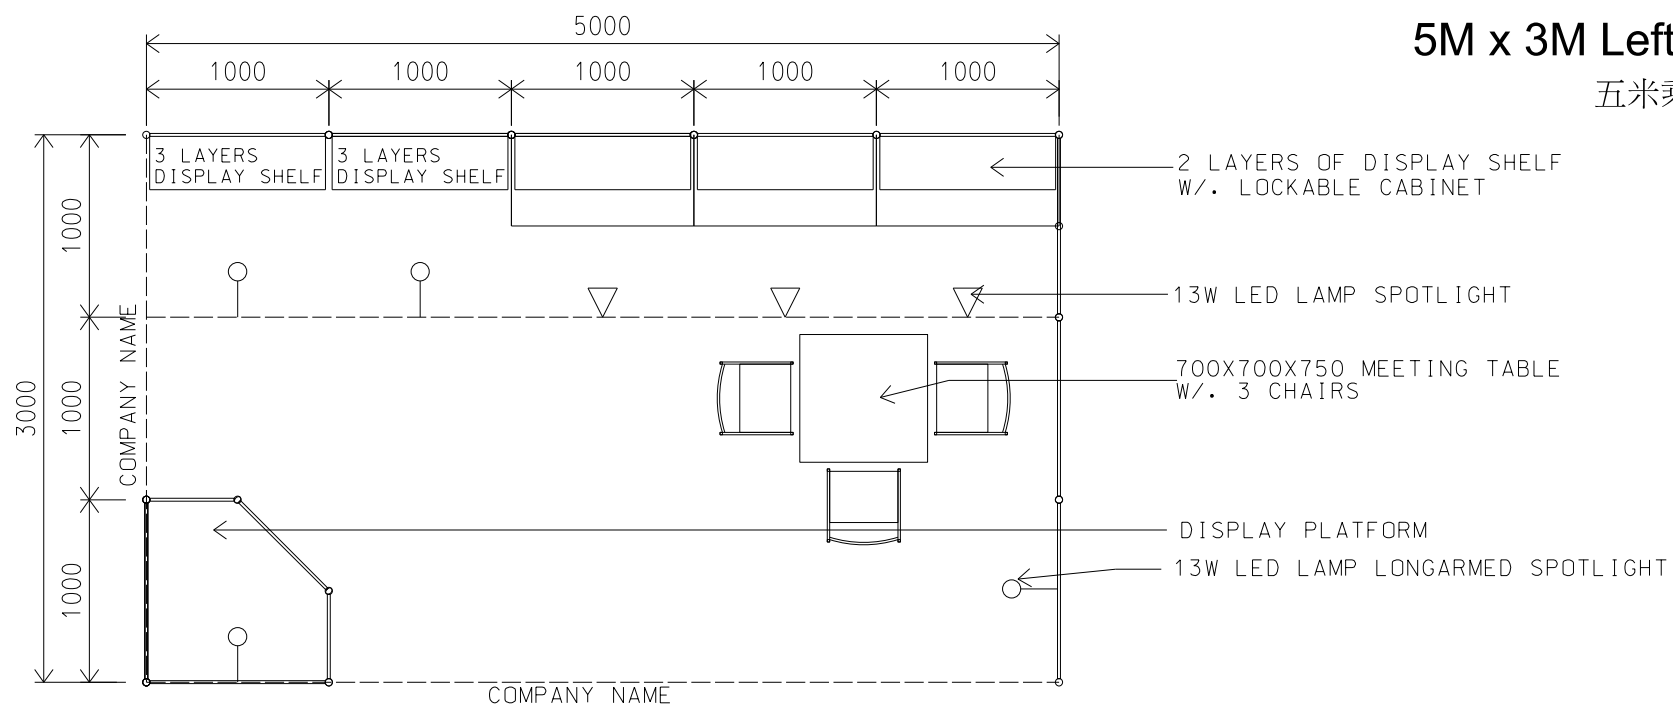

*The Hong Kong Trade Development Council reserves the right to change the configuration if necessary.

*如有需要，香港貿易發展局有權更改攤位結構。

Hong Kong Toys & Games Fair

香港玩具展

5M x 3M Left Corner Booth

五米乘三米左邊角位攤位

BOOTH SPECIFICATIONS		QTY.
	LOCKABLE CABINET (1000L x 500W x 750H mm)	3
	WOODEN DISPLAY SHELF FLAT (3000W X 300D mm)	2
	WOODEN DISPLAY SHELF FLAT (2000W X 300D mm)	3
	13W LED LAMP SPOTLIGHT (YELLOW LIGHT)	3
	13W LED LAMP LONGARMED SPOTLIGHT (YELLOW LIGHT)	4
	MEETING TABLE (700W x 700D x 750H mm)	1
	BLACK LEATHER CHAIR	3
	CEILING BEAM	5M
	DISPLAY PLATFORM	1
RUBBISH BIN & CARPET (15 sq.m.)		

*The Hong Kong Trade Development Council reserves the right to change the configuration if necessary.

*如有需要，香港貿易發展局有權更改攤位結構。

Hong Kong Toys & Games Fair

香港玩具展

5M x 3M Right Corner Booth

五米乘三米右邊角位攤位

BOOTH SPECIFICATIONS		QTY.
	LOCKABLE CABINET (1000L x 500W x 750H mm)	3
	WOODEN DISPLAY SHELF FLAT (3000W X 300D mm)	2
	WOODEN DISPLAY SHELF FLAT (2000W X 300D mm)	3
	13W LED LAMP SPOTLIGHT (YELLOW LIGHT)	3
	13W LED LAMP LONGARMED SPOTLIGHT (YELLOW LIGHT)	4
	MEETING TABLE (700W x 700D x 750H mm)	1
	BLACK LEATHER CHAIR	3
	CEILING BEAM	5M
	DISPLAY PLATFORM	1
	RUBBISH BIN & CARPET (15 sq.m.)	

*The Hong Kong Trade Development Council reserves the right to change the configuration if necessary.

*如有需要，香港貿易發展局有權更改攤位結構。

10M x 3M Standard Booth

十米乘三米標準攤位

PLAN

PERSPECTIVE

ELEVATION

BOOTH SPECIFICATIONS		QTY.
	LOCKABLE CABINET (1000L x 500W x 750H mm)	6
	WOODEN DISPLAY SHELF FLAT (3000W X 300D mm)	4
	WOODEN DISPLAY SHELF FLAT (2000W X 300D mm)	6
	13W LED LAMP SPOTLIGHT (YELLOW LIGHT)	6
	13W LED LAMP LONGARMED SPOTLIGHT (YELLOW LIGHT)	8
	MEETING TABLE (700W x 700D x 750H mm)	2
	BLACK LEATHER CHAIR	6
	CEILING BEAM	13M
	DISPLAY PLATFORM	2
RUBBISH BIN & CARPET (30 sq.m.)		