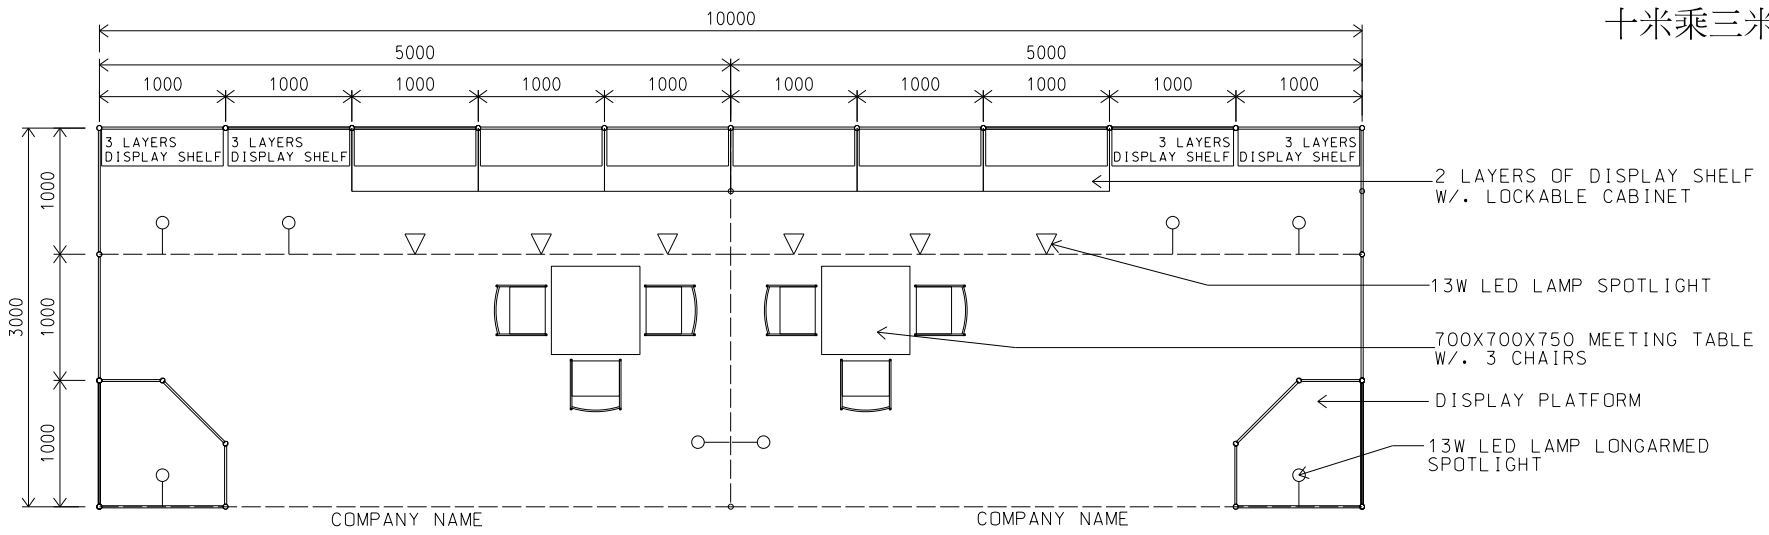

*The Hong Kong Trade Development Council reserves the right to change the configuration if necessary.

*如有需要，香港貿易發展局有權更改攤位結構。

Hong Kong Toys & Games Fair

香港玩具展

5M x 3M Right Corner Booth

五米乘三米右邊角位攤位

BOOTH SPECIFICATIONS		QTY.
	LOCKABLE CABINET (1000L x 500W x 750H mm)	3
	WOODEN DISPLAY SHELF FLAT (3000W X 300D mm)	2
	WOODEN DISPLAY SHELF FLAT (2000W X 300D mm)	3
	13W LED LAMP SPOTLIGHT (YELLOW LIGHT)	3
	13W LED LAMP LONGARMED SPOTLIGHT (YELLOW LIGHT)	4
	MEETING TABLE (700W x 700D x 750H mm)	1
	BLACK LEATHER CHAIR	3
	CEILING BEAM	5M
	DISPLAY PLATFORM	1
	RUBBISH BIN & CARPET (15 sq.m.)	

*The Hong Kong Trade Development Council reserves the right to change the configuration if necessary.

*如有需要，香港貿易發展局有權更改攤位結構。

10M x 3M Standard Booth

十米乘三米標準攤位

PLAN

PERSPECTIVE

ELEVATION

BOOTH SPECIFICATIONS		QTY.
	LOCKABLE CABINET (1000L x 500W x 750H mm)	6
	WOODEN DISPLAY SHELF FLAT (3000W X 300D mm)	4
	WOODEN DISPLAY SHELF FLAT (2000W X 300D mm)	6
	13W LED LAMP SPOTLIGHT (YELLOW LIGHT)	6
	13W LED LAMP LONGARMED SPOTLIGHT (YELLOW LIGHT)	8
	MEETING TABLE (700W x 700D x 750H mm)	2
	BLACK LEATHER CHAIR	6
	CEILING BEAM	13M
	DISPLAY PLATFORM	2
RUBBISH BIN & CARPET (30 sq.m.)		

*The Hong Kong Trade Development Council reserves the right to change the configuration if necessary.

*如有需要，香港貿易發展局有權更改攤位結構。

10M x 3M Left Corner Booth

十米乘三米左邊角位攤位

BOOTH SPECIFICATIONS		QTY.
	LOCKABLE CABINET (1000L x 500W x 750H mm)	6
	WOODEN DISPLAY SHELF FLAT (3000W X 300D mm)	4
	WOODEN DISPLAY SHELF FLAT (2000W X 300D mm)	6
	13W LED LAMP SPOTLIGHT (YELLOW LIGHT)	6
	13W LED LAMP LONGARMED SPOTLIGHT (YELLOW LIGHT)	8
	MEETING TABLE (700W x 700D x 750H mm)	2
	BLACK LEATHER CHAIR	6
	CEILING BEAM	13M
	DISPLAY PLATFORM	2
	RUBBISH BIN & CARPET (30 sq.m.)	