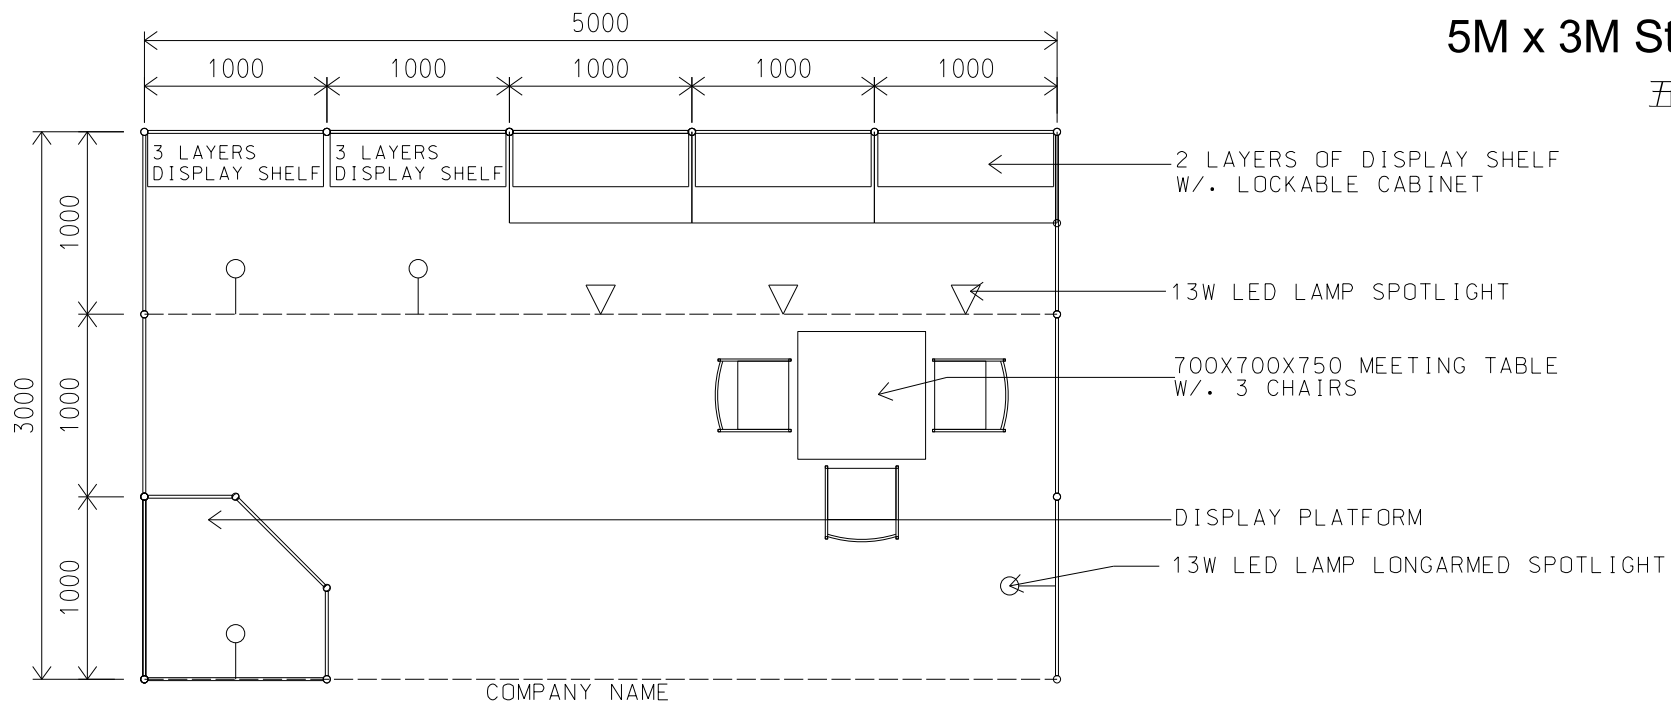

Hong Kong Toys & Games Fair

香港玩具展

5M x 3M Standard Booth

五米乘三米標準攤位

BOOTH SPECIFICATIONS		QTY.
	LOCKABLE CABINET (1000L x 500W x 750H mm)	3
	WOODEN DISPLAY SHELF FLAT (3000W X 300D mm)	2
	WOODEN DISPLAY SHELF FLAT (2000W X 300D mm)	3
	13W LED LAMP SPOTLIGHT (YELLOW LIGHT)	3
	13W LED LAMP LONGARMED SPOTLIGHT (YELLOW LIGHT)	4
	MEETING TABLE (700W x 700D x 750H mm)	1
	BLACK LEATHER CHAIR	3
	CEILING BEAM	5M
	DISPLAY PLATFORM	1
	RUBBISH BIN & CARPET (15 sq.m.)	

*The Hong Kong Trade Development Council reserves the right to change the configuration if necessary.

*如有需要，香港貿易發展局有權更改攤位結構。

Hong Kong Toys & Games Fair

香港玩具展

5M x 3M Left Corner Booth

五米乘三米左邊角位攤位

BOOTH SPECIFICATIONS		QTY.
	LOCKABLE CABINET (1000L x 500W x 750H mm)	3
	WOODEN DISPLAY SHELF FLAT (3000W X 300D mm)	2
	WOODEN DISPLAY SHELF FLAT (2000W X 300D mm)	3
	13W LED LAMP SPOTLIGHT (YELLOW LIGHT)	3
	13W LED LAMP LONGARMED SPOTLIGHT (YELLOW LIGHT)	4
	MEETING TABLE (700W x 700D x 750H mm)	1
	BLACK LEATHER CHAIR	3
	CEILING BEAM	5M
	DISPLAY PLATFORM	1
RUBBISH BIN & CARPET (15 sq.m.)		

*The Hong Kong Trade Development Council reserves the right to change the configuration if necessary.

*如有需要，香港貿易發展局有權更改攤位結構。

Hong Kong Toys & Games Fair

香港玩具展

5M x 3M Right Corner Booth

五米乘三米右邊角位攤位

BOOTH SPECIFICATIONS		QTY.
	LOCKABLE CABINET (1000L x 500W x 750H mm)	3
	WOODEN DISPLAY SHELF FLAT (3000W X 300D mm)	2
	WOODEN DISPLAY SHELF FLAT (2000W X 300D mm)	3
	13W LED LAMP SPOTLIGHT (YELLOW LIGHT)	3
	13W LED LAMP LONGARMED SPOTLIGHT (YELLOW LIGHT)	4
	MEETING TABLE (700W x 700D x 750H mm)	1
	BLACK LEATHER CHAIR	3
	CEILING BEAM	5M
	DISPLAY PLATFORM	1
	RUBBISH BIN & CARPET (15 sq.m.)	