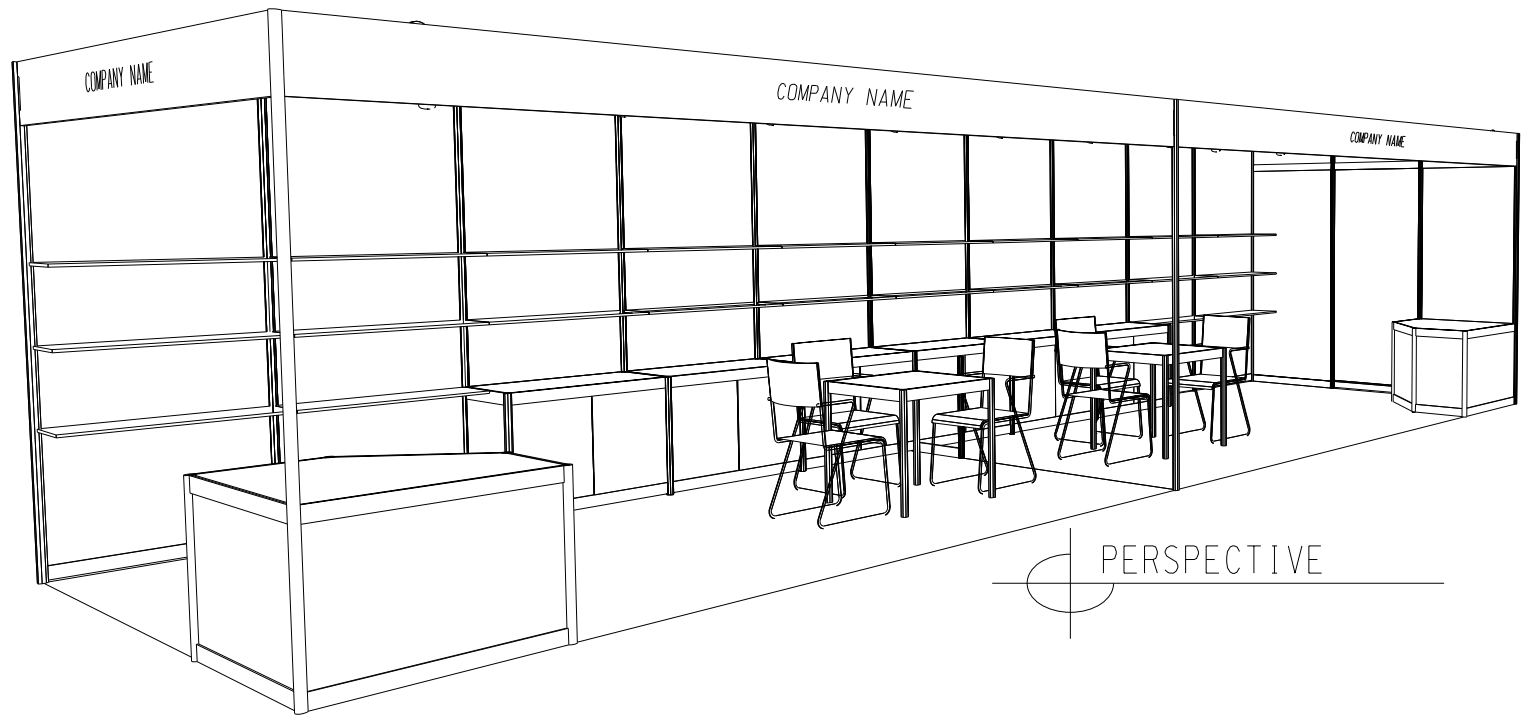

*The Hong Kong Trade Development Council reserves the right to change the configuration if necessary.

*如有需要，香港貿易發展局有權更改攤位結構。

10M x 3M Standard Booth

十米乘三米標準攤位

PLAN

PERSPECTIVE

ELEVATION

BOOTH SPECIFICATIONS		QTY.
	LOCKABLE CABINET (1000L x 500W x 750H mm)	6
	WOODEN DISPLAY SHELF FLAT (3000W X 300D mm)	4
	WOODEN DISPLAY SHELF FLAT (2000W X 300D mm)	6
	13W LED LAMP SPOTLIGHT (YELLOW LIGHT)	6
	13W LED LAMP LONGARMED SPOTLIGHT (YELLOW LIGHT)	8
	MEETING TABLE (700W x 700D x 750H mm)	2
	BLACK LEATHER CHAIR	6
	CEILING BEAM	13M
	DISPLAY PLATFORM	2
RUBBISH BIN & CARPET (30 sq.m.)		

*The Hong Kong Trade Development Council reserves the right to change the configuration if necessary.

*如有需要，香港貿易發展局有權更改攤位結構。

10M x 3M Left Corner Booth

十米乘三米左邊角位攤位

BOOTH SPECIFICATIONS		QTY.
	LOCKABLE CABINET (1000L x 500W x 750H mm)	6
	WOODEN DISPLAY SHELF FLAT (3000W X 300D mm)	4
	WOODEN DISPLAY SHELF FLAT (2000W X 300D mm)	6
	13W LED LAMP SPOTLIGHT (YELLOW LIGHT)	6
	13W LED LAMP LONGARMED SPOTLIGHT (YELLOW LIGHT)	8
	MEETING TABLE (700W x 700D x 750H mm)	2
	BLACK LEATHER CHAIR	6
	CEILING BEAM	13M
	DISPLAY PLATFORM	2
	RUBBISH BIN & CARPET (30 sq.m.)	

*The Hong Kong Trade Development Council reserves the right to change the configuration if necessary.

*如有需要，香港貿易發展局有權更改攤位結構。

10M x 3M Right Corner Booth

十米乘三米右邊角位攤位

PLAN

PERSPECTIVE

ELEVATION

BOOTH SPECIFICATIONS		QTY.
	LOCKABLE CABINET (1000L x 500W x 750H mm)	6
	WOODEN DISPLAY SHELF FLAT (3000W X 300D mm)	4
	WOODEN DISPLAY SHELF FLAT (2000W X 300D mm)	6
	13W LED LAMP SPOTLIGHT (YELLOW LIGHT)	6
	13W LED LAMP LONGARMED SPOTLIGHT (YELLOW LIGHT)	8
	MEETING TABLE (700W x 700D x 750H mm)	2
	BLACK LEATHER CHAIR	6
	CEILING BEAM	13M
	DISPLAY PLATFORM	2
RUBBISH BIN & CARPET (30 sq.m.)		