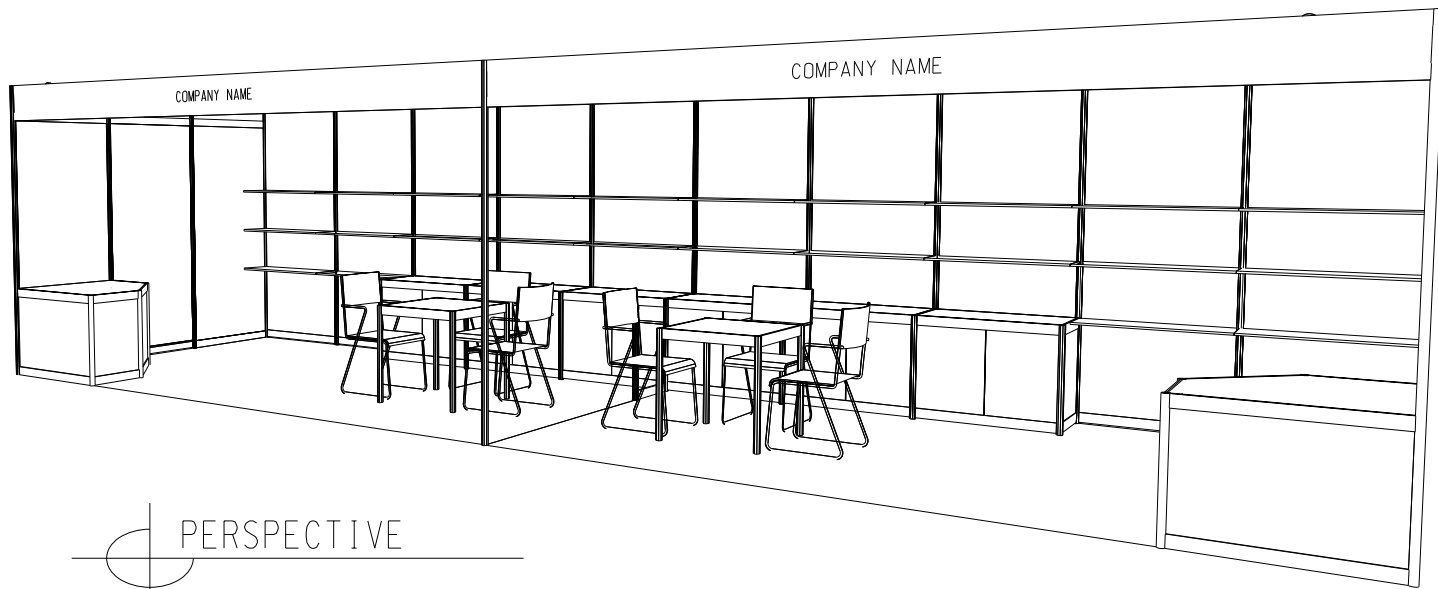

*The Hong Kong Trade Development Council reserves the right to change the configuration if necessary.

*如有需要，香港貿易發展局有權更改攤位結構。

10M x 3M Standard Booth

十米乘三米標準攤位

PLAN

PERSPECTIVE

ELEVATION

BOOTH SPECIFICATIONS		QTY.
	LOCKABLE CABINET (1000L x 500W x 750H mm)	6
	WOODEN DISPLAY SHELF FLAT (3000W X 300D mm)	4
	WOODEN DISPLAY SHELF FLAT (2000W X 300D mm)	6
	13W LED LAMP SPOTLIGHT (YELLOW LIGHT)	6
	13W LED LAMP LONGARMED SPOTLIGHT (YELLOW LIGHT)	8
	MEETING TABLE (700W x 700D x 750H mm)	2
	BLACK LEATHER CHAIR	6
	CEILING BEAM	13M
	DISPLAY PLATFORM	2
RUBBISH BIN & CARPET (30 sq.m.)		

*The Hong Kong Trade Development Council reserves the right to change the configuration if necessary.

*如有需要，香港貿易發展局有權更改攤位結構。

10M x 3M Left Corner Booth

十米乘三米左邊角位攤位

BOOTH SPECIFICATIONS		QTY.
	LOCKABLE CABINET (1000L x 500W x 750H mm)	6
	WOODEN DISPLAY SHELF FLAT (3000W X 300D mm)	4
	WOODEN DISPLAY SHELF FLAT (2000W X 300D mm)	6
	13W LED LAMP SPOTLIGHT (YELLOW LIGHT)	6
	13W LED LAMP LONGARMED SPOTLIGHT (YELLOW LIGHT)	8
	MEETING TABLE (700W x 700D x 750H mm)	2
	BLACK LEATHER CHAIR	6
	CEILING BEAM	13M
	DISPLAY PLATFORM	2
	RUBBISH BIN & CARPET (30 sq.m.)	

*The Hong Kong Trade Development Council reserves the right to change the configuration if necessary.

*如有需要，香港貿易發展局有權更改攤位結構。

10M x 3M Right Corner Booth

十米乘三米右邊角位攤位

PLAN

PERSPECTIVE

ELEVATION

BOOTH SPECIFICATIONS		QTY.
	LOCKABLE CABINET (1000L x 500W x 750H mm)	6
	WOODEN DISPLAY SHELF FLAT (3000W X 300D mm)	4
	WOODEN DISPLAY SHELF FLAT (2000W X 300D mm)	6
	13W LED LAMP SPOTLIGHT (YELLOW LIGHT)	6
	13W LED LAMP LONGARMED SPOTLIGHT (YELLOW LIGHT)	8
	MEETING TABLE (700W x 700D x 750H mm)	2
	BLACK LEATHER CHAIR	6
	CEILING BEAM	13M
	DISPLAY PLATFORM	2
RUBBISH BIN & CARPET (30 sq.m.)		