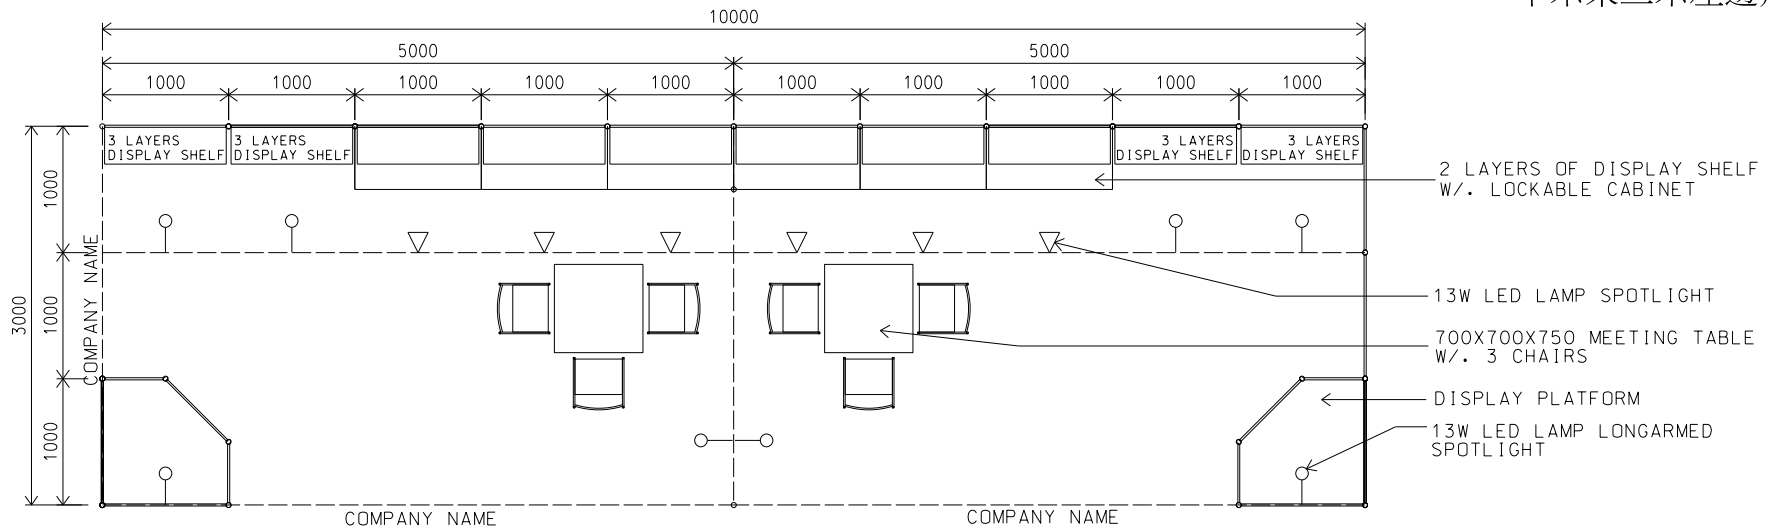

*The Hong Kong Trade Development Council reserves the right to change the configuration if necessary.

*如有需要，香港貿易發展局有權更改攤位結構。

10M x 3M Standard Booth

十米乘三米標準攤位

PLAN

PERSPECTIVE

ELEVATION

BOOTH SPECIFICATIONS		QTY.
	LOCKABLE CABINET (1000L x 500W x 750H mm)	6
	WOODEN DISPLAY SHELF FLAT (3000W X 300D mm)	4
	WOODEN DISPLAY SHELF FLAT (2000W X 300D mm)	6
	13W LED LAMP SPOTLIGHT (YELLOW LIGHT)	6
	13W LED LAMP LONGARMED SPOTLIGHT (YELLOW LIGHT)	8
	MEETING TABLE (700W x 700D x 750H mm)	2
	BLACK LEATHER CHAIR	6
	CEILING BEAM	13M
	DISPLAY PLATFORM	2
RUBBISH BIN & CARPET (30 sq.m.)		

*The Hong Kong Trade Development Council reserves the right to change the configuration if necessary.

*如有需要，香港貿易發展局有權更改攤位結構。

10M x 3M Left Corner Booth

十米乘三米左邊角位攤位

BOOTH SPECIFICATIONS		QTY.
	LOCKABLE CABINET (1000L x 500W x 750H mm)	6
	WOODEN DISPLAY SHELF FLAT (3000W X 300D mm)	4
	WOODEN DISPLAY SHELF FLAT (2000W X 300D mm)	6
	13W LED LAMP SPOTLIGHT (YELLOW LIGHT)	6
	13W LED LAMP LONGARMED SPOTLIGHT (YELLOW LIGHT)	8
	MEETING TABLE (700W x 700D x 750H mm)	2
	BLACK LEATHER CHAIR	6
	CEILING BEAM	13M
	DISPLAY PLATFORM	2
	RUBBISH BIN & CARPET (30 sq.m.)	

*The Hong Kong Trade Development Council reserves the right to change the configuration if necessary.

*如有需要，香港貿易發展局有權更改攤位結構。

10M x 3M Right Corner Booth

十米乘三米右邊角位攤位

PLAN

PERSPECTIVE

ELEVATION

BOOTH SPECIFICATIONS		QTY.
	LOCKABLE CABINET (1000L x 500W x 750H mm)	6
	WOODEN DISPLAY SHELF FLAT (3000W X 300D mm)	4
	WOODEN DISPLAY SHELF FLAT (2000W X 300D mm)	6
	13W LED LAMP SPOTLIGHT (YELLOW LIGHT)	6
	13W LED LAMP LONGARMED SPOTLIGHT (YELLOW LIGHT)	8
	MEETING TABLE (700W x 700D x 750H mm)	2
	BLACK LEATHER CHAIR	6
	CEILING BEAM	13M
	DISPLAY PLATFORM	2
RUBBISH BIN & CARPET (30 sq.m.)		