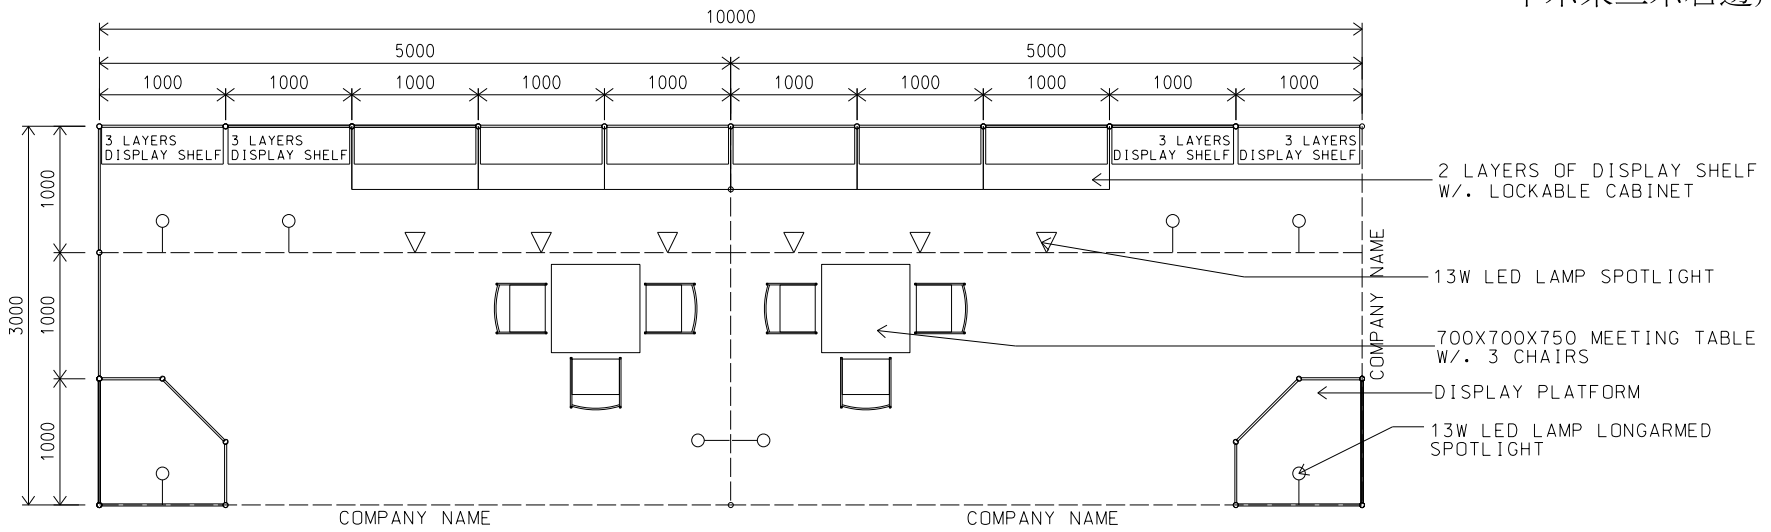

*The Hong Kong Trade Development Council reserves the right to change the configuration if necessary.

*如有需要，香港貿易發展局有權更改攤位結構。

10M x 3M Standard Booth

十米乘三米標準攤位

PLAN

PERSPECTIVE

ELEVATION

BOOTH SPECIFICATIONS		QTY.
	LOCKABLE CABINET (1000L x 500W x 750H mm)	6
	WOODEN DISPLAY SHELF FLAT (3000W X 300D mm)	4
	WOODEN DISPLAY SHELF FLAT (2000W X 300D mm)	6
	13W LED LAMP SPOTLIGHT (YELLOW LIGHT)	6
	13W LED LAMP LONGARMED SPOTLIGHT (YELLOW LIGHT)	8
	MEETING TABLE (700W x 700D x 750H mm)	2
	BLACK LEATHER CHAIR	6
	CEILING BEAM	13M
	DISPLAY PLATFORM	2
RUBBISH BIN & CARPET (30 sq.m.)		

*The Hong Kong Trade Development Council reserves the right to change the configuration if necessary.

*如有需要，香港貿易發展局有權更改攤位結構。

10M x 3M Left Corner Booth

十米乘三米左邊角位攤位

BOOTH SPECIFICATIONS		QTY.
	LOCKABLE CABINET (1000L x 500W x 750H mm)	6
	WOODEN DISPLAY SHELF FLAT (3000W X 300D mm)	4
	WOODEN DISPLAY SHELF FLAT (2000W X 300D mm)	6
	13W LED LAMP SPOTLIGHT (YELLOW LIGHT)	6
	13W LED LAMP LONGARMED SPOTLIGHT (YELLOW LIGHT)	8
	MEETING TABLE (700W x 700D x 750H mm)	2
	BLACK LEATHER CHAIR	6
	CEILING BEAM	13M
	DISPLAY PLATFORM	2
	RUBBISH BIN & CARPET (30 sq.m.)	

*The Hong Kong Trade Development Council reserves the right to change the configuration if necessary.

*如有需要，香港貿易發展局有權更改攤位結構。

10M x 3M Right Corner Booth

十米乘三米右邊角位攤位

PLAN

PERSPECTIVE

ELEVATION

BOOTH SPECIFICATIONS		QTY.
	LOCKABLE CABINET (1000L x 500W x 750H mm)	6
	WOODEN DISPLAY SHELF FLAT (3000W X 300D mm)	4
	WOODEN DISPLAY SHELF FLAT (2000W X 300D mm)	6
	13W LED LAMP SPOTLIGHT (YELLOW LIGHT)	6
	13W LED LAMP LONGARMED SPOTLIGHT (YELLOW LIGHT)	8
	MEETING TABLE (700W x 700D x 750H mm)	2
	BLACK LEATHER CHAIR	6
	CEILING BEAM	13M
	DISPLAY PLATFORM	2
RUBBISH BIN & CARPET (30 sq.m.)		