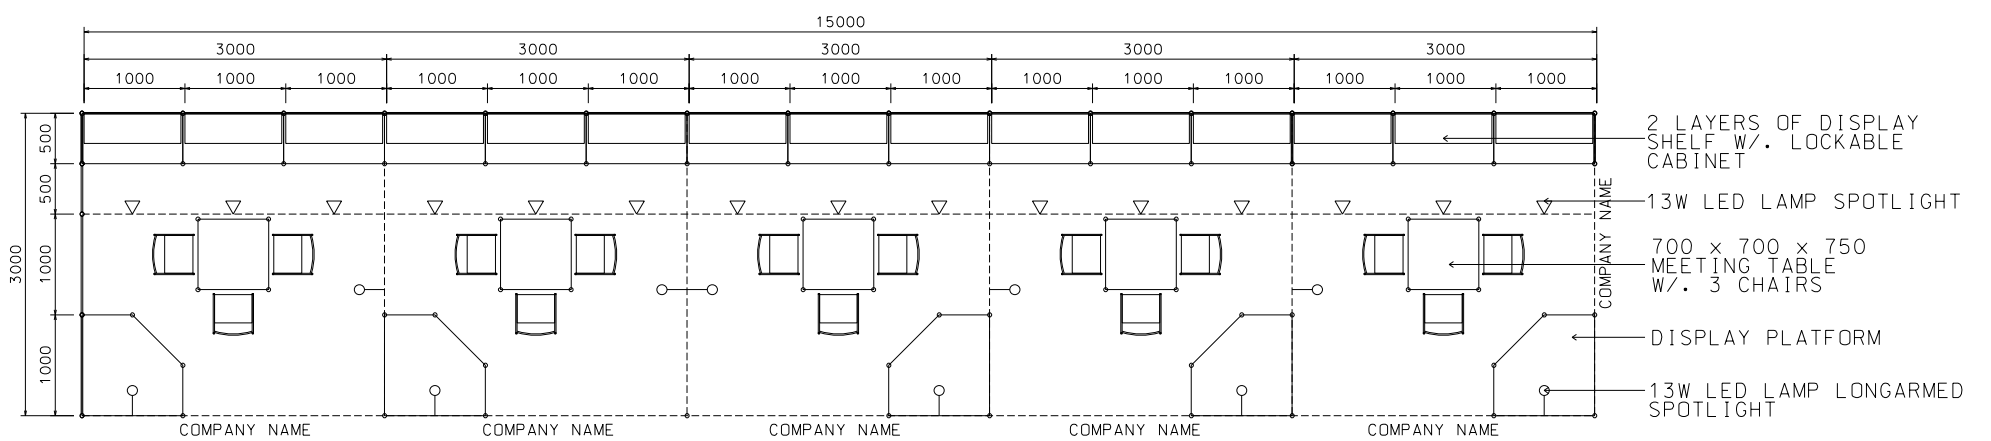

*The Hong Kong Trade Development Council reserves the right to change the configuration if necessary.

*如有需要，香港貿易發展局有權更改攤位結構。

10M x 3M Right Corner Booth

十米乘三米右邊角位攤位

PLAN

PERSPECTIVE

ELEVATION

BOOTH SPECIFICATIONS		QTY.
	LOCKABLE CABINET (1000L x 500W x 750H mm)	6
	WOODEN DISPLAY SHELF FLAT (3000W X 300D mm)	4
	WOODEN DISPLAY SHELF FLAT (2000W X 300D mm)	6
	13W LED LAMP SPOTLIGHT (YELLOW LIGHT)	6
	13W LED LAMP LONGARMED SPOTLIGHT (YELLOW LIGHT)	8
	MEETING TABLE (700W x 700D x 750H mm)	2
	BLACK LEATHER CHAIR	6
	CEILING BEAM	13M
	DISPLAY PLATFORM	2
RUBBISH BIN & CARPET (30 sq.m.)		

*The Hong Kong Trade Development Council reserves the right to change the configuration if necessary.

*如有需要，香港貿易發展局有權更改攤位結構。

15M x 3M Standard Booth

十五米乘三米標準攤位

BOOTH SPECIFICATIONS		QTY.
	LOCKABLE CABINET (1000L x 500W x 750H mm)	15
	WOODEN DISPLAY SHELF FLAT (3000W X 300D mm)	10
	13W LED LAMP SPOTLIGHT (YELLOW LIGHT)	15
	13W LED LAMP LONGARMED SPOTLIGHT (YELLOW LIGHT)	10
	MEETING TABLE (700W x 700D x 750H mm)	5
	BLACK LEATHER CHAIR	15
	CEILING BEAM	27M
	DISPLAY PLATFORM	5
	RUBBISH BIN & CARPET (45 sq.m.)	

15M x 3M Left Corner Booth

十五米乘三米左邊角位攤位

BOOTH SPECIFICATIONS		QTY.
	LOCKABLE CABINET (1000L x 500W x 750H mm)	15
	WOODEN DISPLAY SHELF FLAT (3000W X 300D mm)	10
	13W LED LAMP SPOTLIGHT (YELLOW LIGHT)	15
	13W LED LAMP LONGARMED SPOTLIGHT (YELLOW LIGHT)	10
	MEETING TABLE (700W x 700D x 750H mm)	5
	BLACK LEATHER CHAIR	15
	CEILING BEAM	27M
	DISPLAY PLATFORM	5
	RUBBISH BIN & CARPET (45 sq.m.)	

15M x 3M Right Corner Booth

十五米乘三米右邊角位攤位

BOOTH SPECIFICATIONS		QTY.
	LOCKABLE CABINET (1000L x 500W x 750H mm)	15
	WOODEN DISPLAY SHELF FLAT (3000W X 300D mm)	10
	13W LED LAMP SPOTLIGHT (YELLOW LIGHT)	15
	13W LED LAMP LONGARMED SPOTLIGHT (YELLOW LIGHT)	10
	MEETING TABLE (700W x 700D x 750H mm)	5
	BLACK LEATHER CHAIR	15
	CEILING BEAM	27M
	DISPLAY PLATFORM	5
	RUBBISH BIN & CARPET (45 sq.m.)	