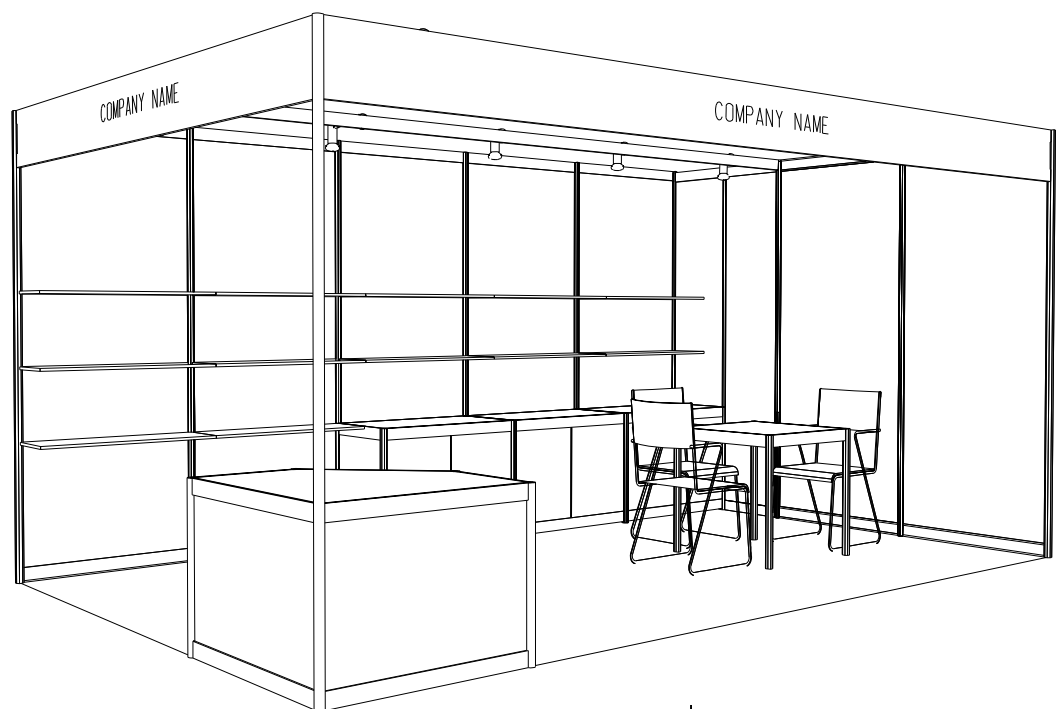

*The Hong Kong Trade Development Council reserves the right to change the configuration if necessary.

*如有需要，香港貿易發展局有權更改攤位結構。

Hong Kong Toys & Games Fair

香港玩具展

5M x 3M Left Corner Booth

五米乘三米左邊角位攤位

BOOTH SPECIFICATIONS		QTY.
	LOCKABLE CABINET (1000L x 500W x 750H mm)	3
	WOODEN DISPLAY SHELF FLAT (3000W X 300D mm)	2
	WOODEN DISPLAY SHELF FLAT (2000W X 300D mm)	3
	13W LED LAMP SPOTLIGHT (YELLOW LIGHT)	3
	13W LED LAMP LONGARMED SPOTLIGHT (YELLOW LIGHT)	4
	MEETING TABLE (700W x 700D x 750H mm)	1
	BLACK LEATHER CHAIR	3
	CEILING BEAM	5M
	DISPLAY PLATFORM	1
RUBBISH BIN & CARPET (15 sq.m.)		

*The Hong Kong Trade Development Council reserves the right to change the configuration if necessary.

*如有需要，香港貿易發展局有權更改攤位結構。

Hong Kong Toys & Games Fair

香港玩具展

5M x 3M Right Corner Booth

五米乘三米右邊角位攤位

BOOTH SPECIFICATIONS		QTY.
	LOCKABLE CABINET (1000L x 500W x 750H mm)	3
	WOODEN DISPLAY SHELF FLAT (3000W X 300D mm)	2
	WOODEN DISPLAY SHELF FLAT (2000W X 300D mm)	3
	13W LED LAMP SPOTLIGHT (YELLOW LIGHT)	3
	13W LED LAMP LONGARMED SPOTLIGHT (YELLOW LIGHT)	4
	MEETING TABLE (700W x 700D x 750H mm)	1
	BLACK LEATHER CHAIR	3
	CEILING BEAM	5M
	DISPLAY PLATFORM	1
	RUBBISH BIN & CARPET (15 sq.m.)	

*The Hong Kong Trade Development Council reserves the right to change the configuration if necessary.

*如有需要，香港貿易發展局有權更改攤位結構。

10M x 3M Standard Booth

十米乘三米標準攤位

PLAN

PERSPECTIVE

ELEVATION

BOOTH SPECIFICATIONS		QTY.
	LOCKABLE CABINET (1000L x 500W x 750H mm)	6
	WOODEN DISPLAY SHELF FLAT (3000W X 300D mm)	4
	WOODEN DISPLAY SHELF FLAT (2000W X 300D mm)	6
	13W LED LAMP SPOTLIGHT (YELLOW LIGHT)	6
	13W LED LAMP LONGARMED SPOTLIGHT (YELLOW LIGHT)	8
	MEETING TABLE (700W x 700D x 750H mm)	2
	BLACK LEATHER CHAIR	6
	CEILING BEAM	13M
	DISPLAY PLATFORM	2
RUBBISH BIN & CARPET (30 sq.m.)		