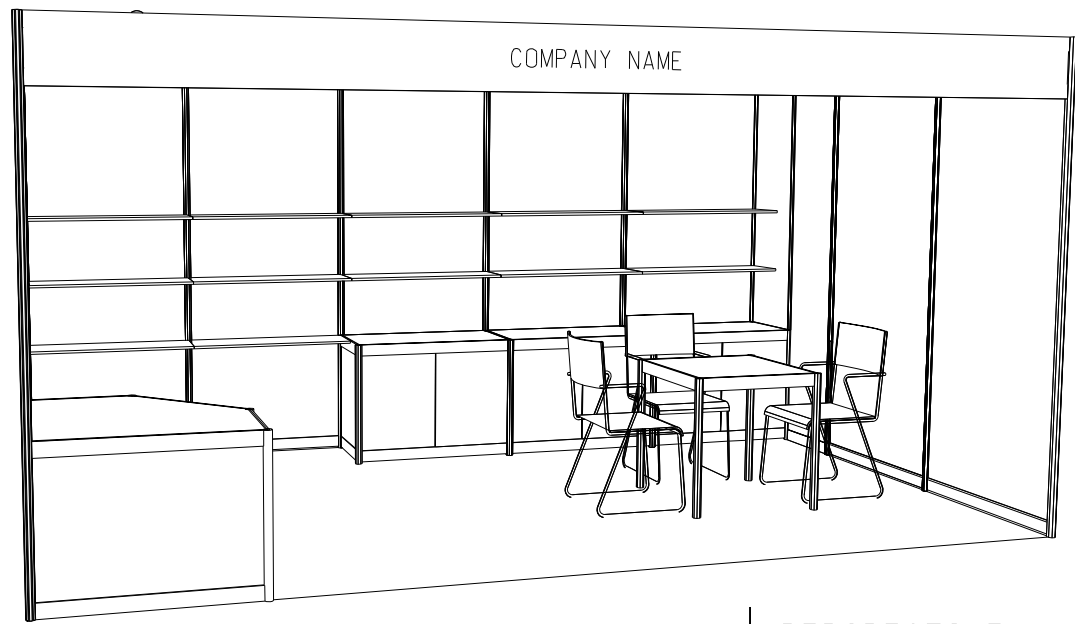

Hong Kong Toys & Games Fair

香港玩具展

5M x 3M Standard Booth

五米乘三米標準攤位

BOOTH SPECIFICATIONS		QTY.
	LOCKABLE CABINET (1000L x 500W x 750H mm)	3
	WOODEN DISPLAY SHELF FLAT (3000W X 300D mm)	2
	WOODEN DISPLAY SHELF FLAT (2000W X 300D mm)	3
	13W LED LAMP SPOTLIGHT (YELLOW LIGHT)	3
	13W LED LAMP LONGARMED SPOTLIGHT (YELLOW LIGHT)	4
	MEETING TABLE (700W x 700D x 750H mm)	1
	BLACK LEATHER CHAIR	3
	CEILING BEAM	5M
	DISPLAY PLATFORM	1
	RUBBISH BIN & CARPET (15 sq.m.)	

*The Hong Kong Trade Development Council reserves the right to change the configuration if necessary.

*如有需要，香港貿易發展局有權更改攤位結構。

Hong Kong Toys & Games Fair

香港玩具展

5M x 3M Left Corner Booth

五米乘三米左邊角位攤位

BOOTH SPECIFICATIONS		QTY.
	LOCKABLE CABINET (1000L x 500W x 750H mm)	3
	WOODEN DISPLAY SHELF FLAT (3000W X 300D mm)	2
	WOODEN DISPLAY SHELF FLAT (2000W X 300D mm)	3
	13W LED LAMP SPOTLIGHT (YELLOW LIGHT)	3
	13W LED LAMP LONGARMED SPOTLIGHT (YELLOW LIGHT)	4
	MEETING TABLE (700W x 700D x 750H mm)	1
	BLACK LEATHER CHAIR	3
	CEILING BEAM	5M
	DISPLAY PLATFORM	1
RUBBISH BIN & CARPET (15 sq.m.)		

*The Hong Kong Trade Development Council reserves the right to change the configuration if necessary.

*如有需要，香港貿易發展局有權更改攤位結構。

10M x 3M Standard Booth

十米乘三米標準攤位

PLAN

PERSPECTIVE

ELEVATION

BOOTH SPECIFICATIONS		QTY.
	LOCKABLE CABINET (1000L x 500W x 750H mm)	6
	WOODEN DISPLAY SHELF FLAT (3000W X 300D mm)	4
	WOODEN DISPLAY SHELF FLAT (2000W X 300D mm)	6
	13W LED LAMP SPOTLIGHT (YELLOW LIGHT)	6
	13W LED LAMP LONGARMED SPOTLIGHT (YELLOW LIGHT)	8
	MEETING TABLE (700W x 700D x 750H mm)	2
	BLACK LEATHER CHAIR	6
	CEILING BEAM	13M
	DISPLAY PLATFORM	2
RUBBISH BIN & CARPET (30 sq.m.)		