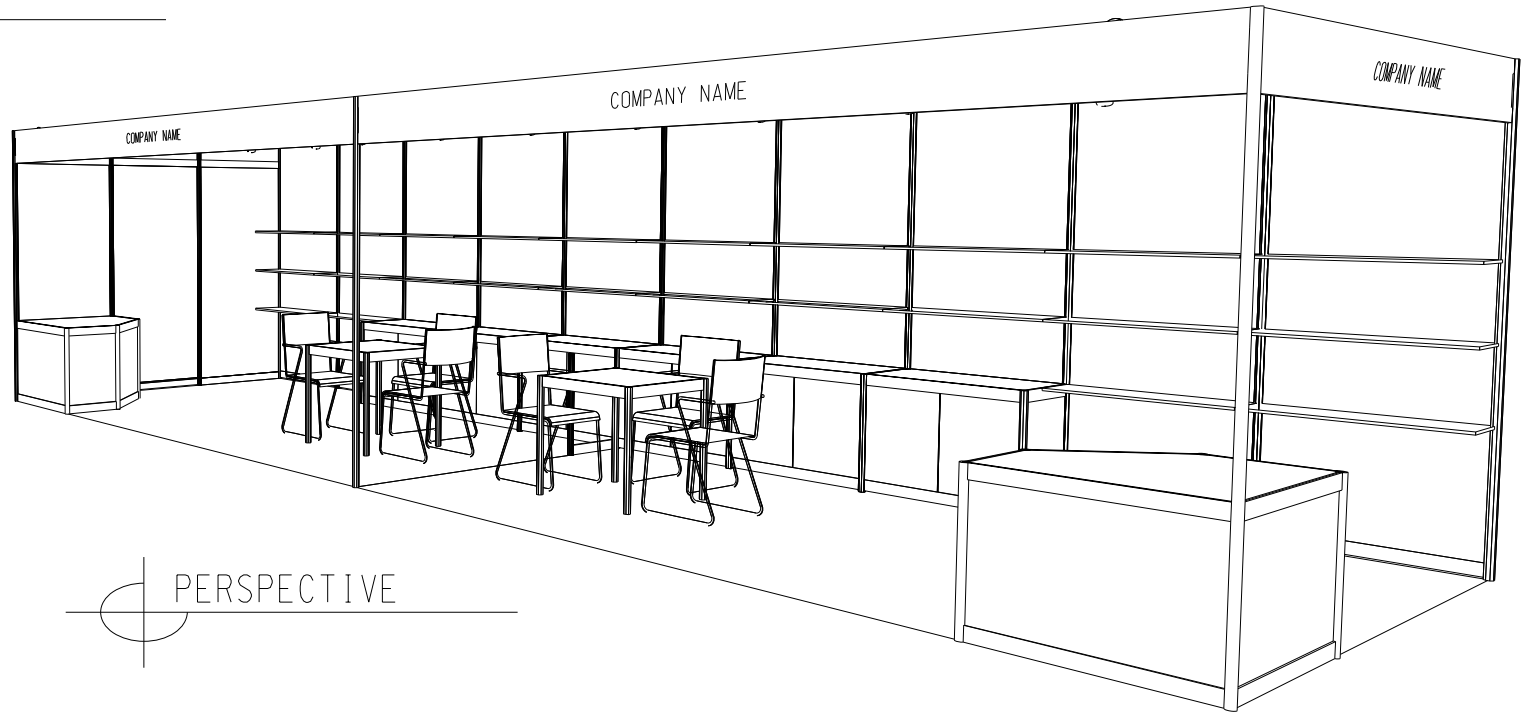

*The Hong Kong Trade Development Council reserves the right to change the configuration if necessary.

*如有需要，香港貿易發展局有權更改攤位結構。

10M x 3M Left Corner Booth

十米乘三米左邊角位攤位

BOOTH SPECIFICATIONS		QTY.
	LOCKABLE CABINET (1000L x 500W x 750H mm)	6
	WOODEN DISPLAY SHELF FLAT (3000W X 300D mm)	4
	WOODEN DISPLAY SHELF FLAT (2000W X 300D mm)	6
	13W LED LAMP SPOTLIGHT (YELLOW LIGHT)	6
	13W LED LAMP LONGARMED SPOTLIGHT (YELLOW LIGHT)	8
	MEETING TABLE (700W x 700D x 750H mm)	2
	BLACK LEATHER CHAIR	6
	CEILING BEAM	13M
	DISPLAY PLATFORM	2
	RUBBISH BIN & CARPET (30 sq.m.)	

*The Hong Kong Trade Development Council reserves the right to change the configuration if necessary.

*如有需要，香港貿易發展局有權更改攤位結構。

10M x 3M Right Corner Booth

十米乘三米右邊角位攤位

PLAN

PERSPECTIVE

ELEVATION

BOOTH SPECIFICATIONS		QTY.
	LOCKABLE CABINET (1000L x 500W x 750H mm)	6
	WOODEN DISPLAY SHELF FLAT (3000W X 300D mm)	4
	WOODEN DISPLAY SHELF FLAT (2000W X 300D mm)	6
	13W LED LAMP SPOTLIGHT (YELLOW LIGHT)	6
	13W LED LAMP LONGARMED SPOTLIGHT (YELLOW LIGHT)	8
	MEETING TABLE (700W x 700D x 750H mm)	2
	BLACK LEATHER CHAIR	6
	CEILING BEAM	13M
	DISPLAY PLATFORM	2
RUBBISH BIN & CARPET (30 sq.m.)		

*The Hong Kong Trade Development Council reserves the right to change the configuration if necessary.

*如有需要，香港貿易發展局有權更改攤位結構。

15M x 3M Standard Booth

十五米乘三米標準攤位

BOOTH SPECIFICATIONS		QTY.
	LOCKABLE CABINET (1000L x 500W x 750H mm)	15
	WOODEN DISPLAY SHELF FLAT (3000W X 300D mm)	10
	13W LED LAMP SPOTLIGHT (YELLOW LIGHT)	15
	13W LED LAMP LONGARMED SPOTLIGHT (YELLOW LIGHT)	10
	MEETING TABLE (700W x 700D x 750H mm)	5
	BLACK LEATHER CHAIR	15
	CEILING BEAM	27M
	DISPLAY PLATFORM	5
	RUBBISH BIN & CARPET (45 sq.m.)	