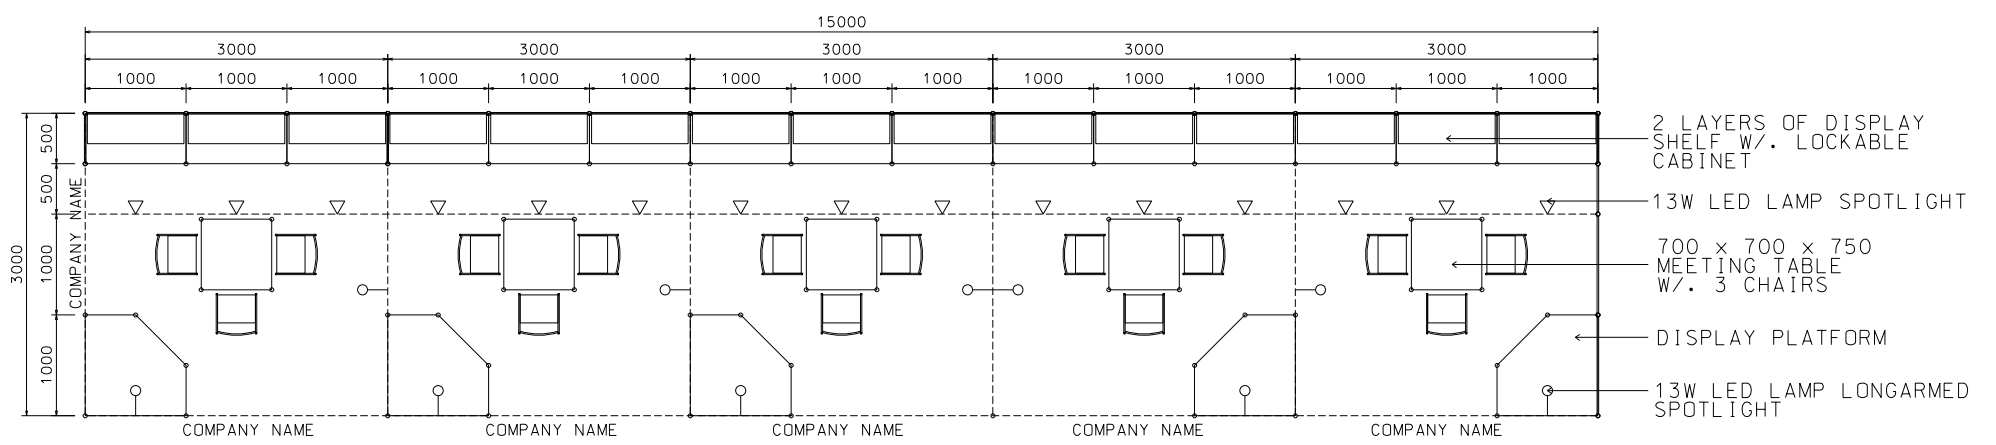

*The Hong Kong Trade Development Council reserves the right to change the configuration if necessary.

*如有需要，香港貿易發展局有權更改攤位結構。

10M x 3M Right Corner Booth

十米乘三米右邊角位攤位

PLAN

PERSPECTIVE

ELEVATION

BOOTH SPECIFICATIONS		QTY.
	LOCKABLE CABINET (1000L x 500W x 750H mm)	6
	WOODEN DISPLAY SHELF FLAT (3000W X 300D mm)	4
	WOODEN DISPLAY SHELF FLAT (2000W X 300D mm)	6
	13W LED LAMP SPOTLIGHT (YELLOW LIGHT)	6
	13W LED LAMP LONGARMED SPOTLIGHT (YELLOW LIGHT)	8
	MEETING TABLE (700W x 700D x 750H mm)	2
	BLACK LEATHER CHAIR	6
	CEILING BEAM	13M
	DISPLAY PLATFORM	2
RUBBISH BIN & CARPET (30 sq.m.)		

*The Hong Kong Trade Development Council reserves the right to change the configuration if necessary.

*如有需要，香港貿易發展局有權更改攤位結構。

15M x 3M Standard Booth

十五米乘三米標準攤位

BOOTH SPECIFICATIONS		QTY.
	LOCKABLE CABINET (1000L x 500W x 750H mm)	15
	WOODEN DISPLAY SHELF FLAT (3000W X 300D mm)	10
	13W LED LAMP SPOTLIGHT (YELLOW LIGHT)	15
	13W LED LAMP LONGARMED SPOTLIGHT (YELLOW LIGHT)	10
	MEETING TABLE (700W x 700D x 750H mm)	5
	BLACK LEATHER CHAIR	15
	CEILING BEAM	27M
	DISPLAY PLATFORM	5
	RUBBISH BIN & CARPET (45 sq.m.)	

15M x 3M Left Corner Booth

十五米乘三米左邊角位攤位

BOOTH SPECIFICATIONS		QTY.
	LOCKABLE CABINET (1000L x 500W x 750H mm)	15
	WOODEN DISPLAY SHELF FLAT (3000W X 300D mm)	10
	13W LED LAMP SPOTLIGHT (YELLOW LIGHT)	15
	13W LED LAMP LONGARMED SPOTLIGHT (YELLOW LIGHT)	10
	MEETING TABLE (700W x 700D x 750H mm)	5
	BLACK LEATHER CHAIR	15
	CEILING BEAM	27M
	DISPLAY PLATFORM	5
	RUBBISH BIN & CARPET (45 sq.m.)	

15M x 3M Right Corner Booth

十五米乘三米右邊角位攤位

BOOTH SPECIFICATIONS		QTY.
	LOCKABLE CABINET (1000L x 500W x 750H mm)	15
	WOODEN DISPLAY SHELF FLAT (3000W X 300D mm)	10
	13W LED LAMP SPOTLIGHT (YELLOW LIGHT)	15
	13W LED LAMP LONGARMED SPOTLIGHT (YELLOW LIGHT)	10
	MEETING TABLE (700W x 700D x 750H mm)	5
	BLACK LEATHER CHAIR	15
	CEILING BEAM	27M
	DISPLAY PLATFORM	5
	RUBBISH BIN & CARPET (45 sq.m.)	