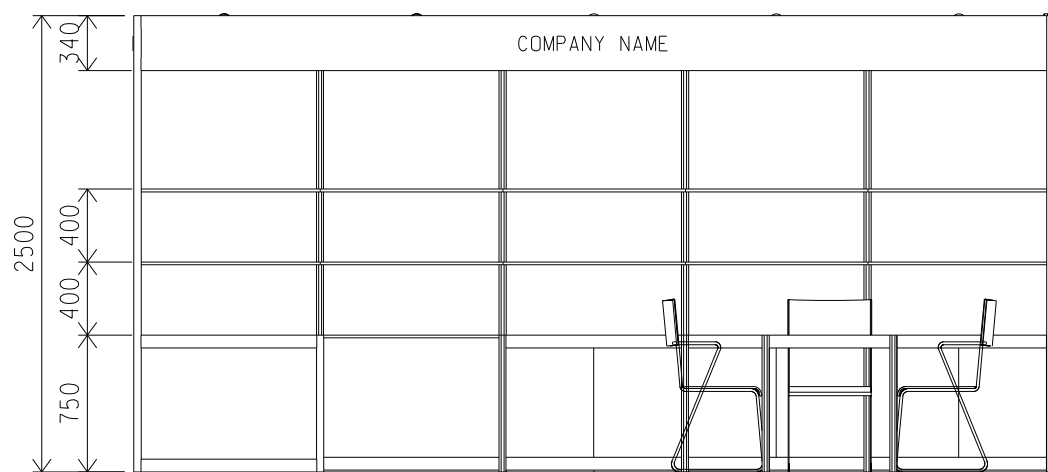

*The Hong Kong Trade Development Council reserves the right to change the configuration if necessary.

*如有需要，香港貿易發展局有權更改攤位結構。

Hong Kong Toys & Games Fair

香港玩具展

5M x 3M Left Corner Booth

五米乘三米左邊角位攤位

BOOTH SPECIFICATIONS		QTY.
	LOCKABLE CABINET (1000L x 500W x 750H mm)	3
	WOODEN DISPLAY SHELF FLAT (3000W X 300D mm)	2
	WOODEN DISPLAY SHELF FLAT (2000W X 300D mm)	3
	13W LED LAMP SPOTLIGHT (YELLOW LIGHT)	3
	13W LED LAMP LONGARMED SPOTLIGHT (YELLOW LIGHT)	4
	MEETING TABLE (700W x 700D x 750H mm)	1
	BLACK LEATHER CHAIR	3
	CEILING BEAM	5M
	DISPLAY PLATFORM	1
RUBBISH BIN & CARPET (15 sq.m.)		

*The Hong Kong Trade Development Council reserves the right to change the configuration if necessary.

*如有需要，香港貿易發展局有權更改攤位結構。

Hong Kong Toys & Games Fair

香港玩具展

5M x 3M Right Corner Booth

五米乘三米右邊角位攤位

BOOTH SPECIFICATIONS		QTY.
	LOCKABLE CABINET (1000L x 500W x 750H mm)	3
	WOODEN DISPLAY SHELF FLAT (3000W X 300D mm)	2
	WOODEN DISPLAY SHELF FLAT (2000W X 300D mm)	3
	13W LED LAMP SPOTLIGHT (YELLOW LIGHT)	3
	13W LED LAMP LONGARMED SPOTLIGHT (YELLOW LIGHT)	4
	MEETING TABLE (700W x 700D x 750H mm)	1
	BLACK LEATHER CHAIR	3
	CEILING BEAM	5M
	DISPLAY PLATFORM	1
	RUBBISH BIN & CARPET (15 sq.m.)	

*The Hong Kong Trade Development Council reserves the right to change the configuration if necessary.

*如有需要，香港貿易發展局有權更改攤位結構。

10M x 3M Standard Booth

十米乘三米標準攤位

PLAN

PERSPECTIVE

ELEVATION

BOOTH SPECIFICATIONS		QTY.
	LOCKABLE CABINET (1000L x 500W x 750H mm)	6
	WOODEN DISPLAY SHELF FLAT (3000W X 300D mm)	4
	WOODEN DISPLAY SHELF FLAT (2000W X 300D mm)	6
	13W LED LAMP SPOTLIGHT (YELLOW LIGHT)	6
	13W LED LAMP LONGARMED SPOTLIGHT (YELLOW LIGHT)	8
	MEETING TABLE (700W x 700D x 750H mm)	2
	BLACK LEATHER CHAIR	6
	CEILING BEAM	13M
	DISPLAY PLATFORM	2
RUBBISH BIN & CARPET (30 sq.m.)		