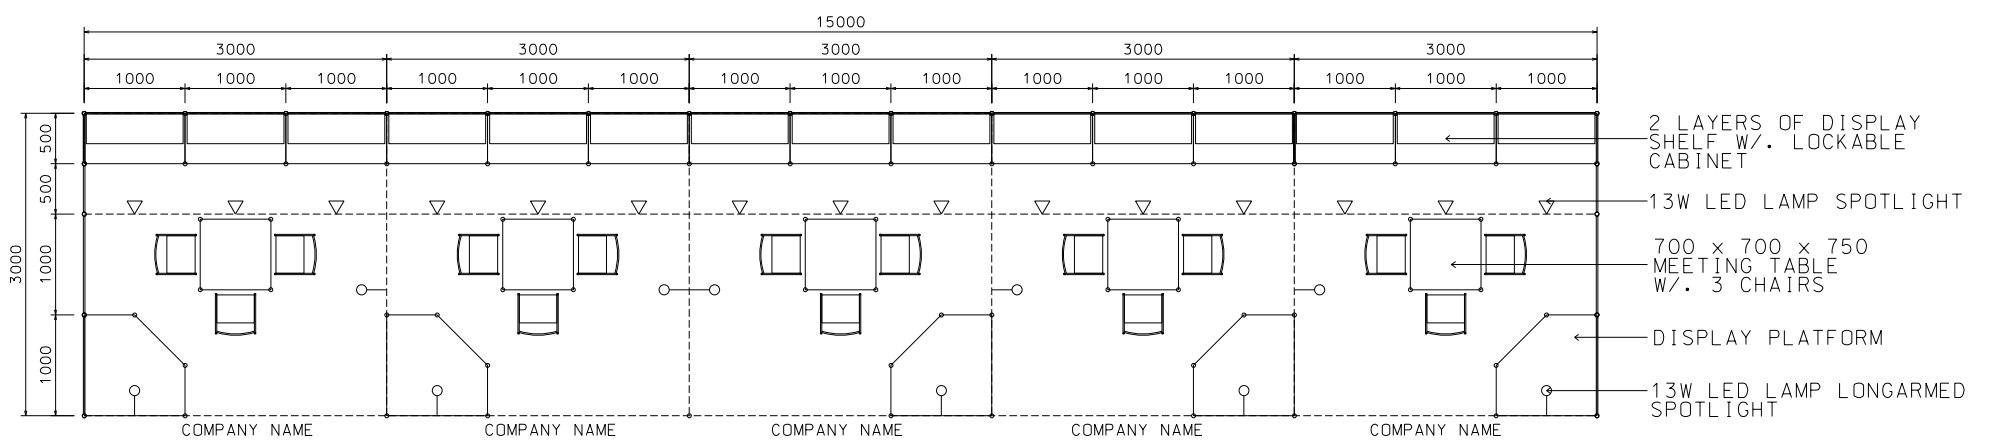

*The Hong Kong Trade Development Council reserves the right to change the configuration if necessary.

*如有需要，香港貿易發展局有權更改攤位結構。

10M x 3M Left Corner Booth

十米乘三米左邊角位攤位

BOOTH SPECIFICATIONS		QTY.
	LOCKABLE CABINET (1000L x 500W x 750H mm)	6
	WOODEN DISPLAY SHELF FLAT (3000W X 300D mm)	4
	WOODEN DISPLAY SHELF FLAT (2000W X 300D mm)	6
	13W LED LAMP SPOTLIGHT (YELLOW LIGHT)	6
	13W LED LAMP LONGARMED SPOTLIGHT (YELLOW LIGHT)	8
	MEETING TABLE (700W x 700D x 750H mm)	2
	BLACK LEATHER CHAIR	6
	CEILING BEAM	13M
	DISPLAY PLATFORM	2
	RUBBISH BIN & CARPET (30 sq.m.)	

*The Hong Kong Trade Development Council reserves the right to change the configuration if necessary.

*如有需要，香港貿易發展局有權更改攤位結構。

10M x 3M Right Corner Booth

十米乘三米右邊角位攤位

PLAN

PERSPECTIVE

ELEVATION

BOOTH SPECIFICATIONS		QTY.
	LOCKABLE CABINET (1000L x 500W x 750H mm)	6
	WOODEN DISPLAY SHELF FLAT (3000W X 300D mm)	4
	WOODEN DISPLAY SHELF FLAT (2000W X 300D mm)	6
	13W LED LAMP SPOTLIGHT (YELLOW LIGHT)	6
	13W LED LAMP LONGARMED SPOTLIGHT (YELLOW LIGHT)	8
	MEETING TABLE (700W x 700D x 750H mm)	2
	BLACK LEATHER CHAIR	6
	CEILING BEAM	13M
	DISPLAY PLATFORM	2
RUBBISH BIN & CARPET (30 sq.m.)		

*The Hong Kong Trade Development Council reserves the right to change the configuration if necessary.

*如有需要，香港貿易發展局有權更改攤位結構。

15M x 3M Standard Booth

十五米乘三米標準攤位

BOOTH SPECIFICATIONS		QTY.
	LOCKABLE CABINET (1000L x 500W x 750H mm)	15
	WOODEN DISPLAY SHELF FLAT (3000W X 300D mm)	10
	13W LED LAMP SPOTLIGHT (YELLOW LIGHT)	15
	13W LED LAMP LONGARMED SPOTLIGHT (YELLOW LIGHT)	10
	MEETING TABLE (700W x 700D x 750H mm)	5
	BLACK LEATHER CHAIR	15
	CEILING BEAM	27M
	DISPLAY PLATFORM	5
	RUBBISH BIN & CARPET (45 sq.m.)	