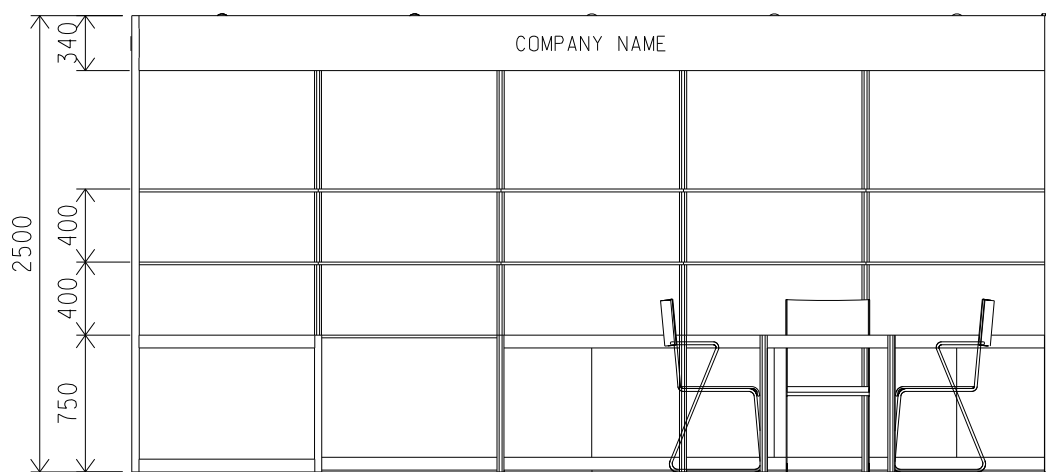

Hong Kong Toys & Games Fair

香港玩具展

5M x 3M Standard Booth

五米乘三米標準攤位

BOOTH SPECIFICATIONS		QTY.
	LOCKABLE CABINET (1000L x 500W x 750H mm)	3
	WOODEN DISPLAY SHELF FLAT (3000W X 300D mm)	2
	WOODEN DISPLAY SHELF FLAT (2000W X 300D mm)	3
	13W LED LAMP SPOTLIGHT (YELLOW LIGHT)	3
	13W LED LAMP LONGARMED SPOTLIGHT (YELLOW LIGHT)	4
	MEETING TABLE (700W x 700D x 750H mm)	1
	BLACK LEATHER CHAIR	3
	CEILING BEAM	5M
	DISPLAY PLATFORM	1
	RUBBISH BIN & CARPET (15 sq.m.)	

*The Hong Kong Trade Development Council reserves the right to change the configuration if necessary.

*如有需要，香港貿易發展局有權更改攤位結構。

Hong Kong Toys & Games Fair

香港玩具展

5M x 3M Left Corner Booth

五米乘三米左邊角位攤位

BOOTH SPECIFICATIONS		QTY.
	LOCKABLE CABINET (1000L x 500W x 750H mm)	3
	WOODEN DISPLAY SHELF FLAT (3000W X 300D mm)	2
	WOODEN DISPLAY SHELF FLAT (2000W X 300D mm)	3
	13W LED LAMP SPOTLIGHT (YELLOW LIGHT)	3
	13W LED LAMP LONGARMED SPOTLIGHT (YELLOW LIGHT)	4
	MEETING TABLE (700W x 700D x 750H mm)	1
	BLACK LEATHER CHAIR	3
	CEILING BEAM	5M
	DISPLAY PLATFORM	1
RUBBISH BIN & CARPET (15 sq.m.)		

*The Hong Kong Trade Development Council reserves the right to change the configuration if necessary.

*如有需要，香港貿易發展局有權更改攤位結構。

Hong Kong Toys & Games Fair

香港玩具展

5M x 3M Right Corner Booth

五米乘三米右邊角位攤位

BOOTH SPECIFICATIONS		QTY.
	LOCKABLE CABINET (1000L x 500W x 750H mm)	3
	WOODEN DISPLAY SHELF FLAT (3000W X 300D mm)	2
	WOODEN DISPLAY SHELF FLAT (2000W X 300D mm)	3
	13W LED LAMP SPOTLIGHT (YELLOW LIGHT)	3
	13W LED LAMP LONGARMED SPOTLIGHT (YELLOW LIGHT)	4
	MEETING TABLE (700W x 700D x 750H mm)	1
	BLACK LEATHER CHAIR	3
	CEILING BEAM	5M
	DISPLAY PLATFORM	1
	RUBBISH BIN & CARPET (15 sq.m.)	