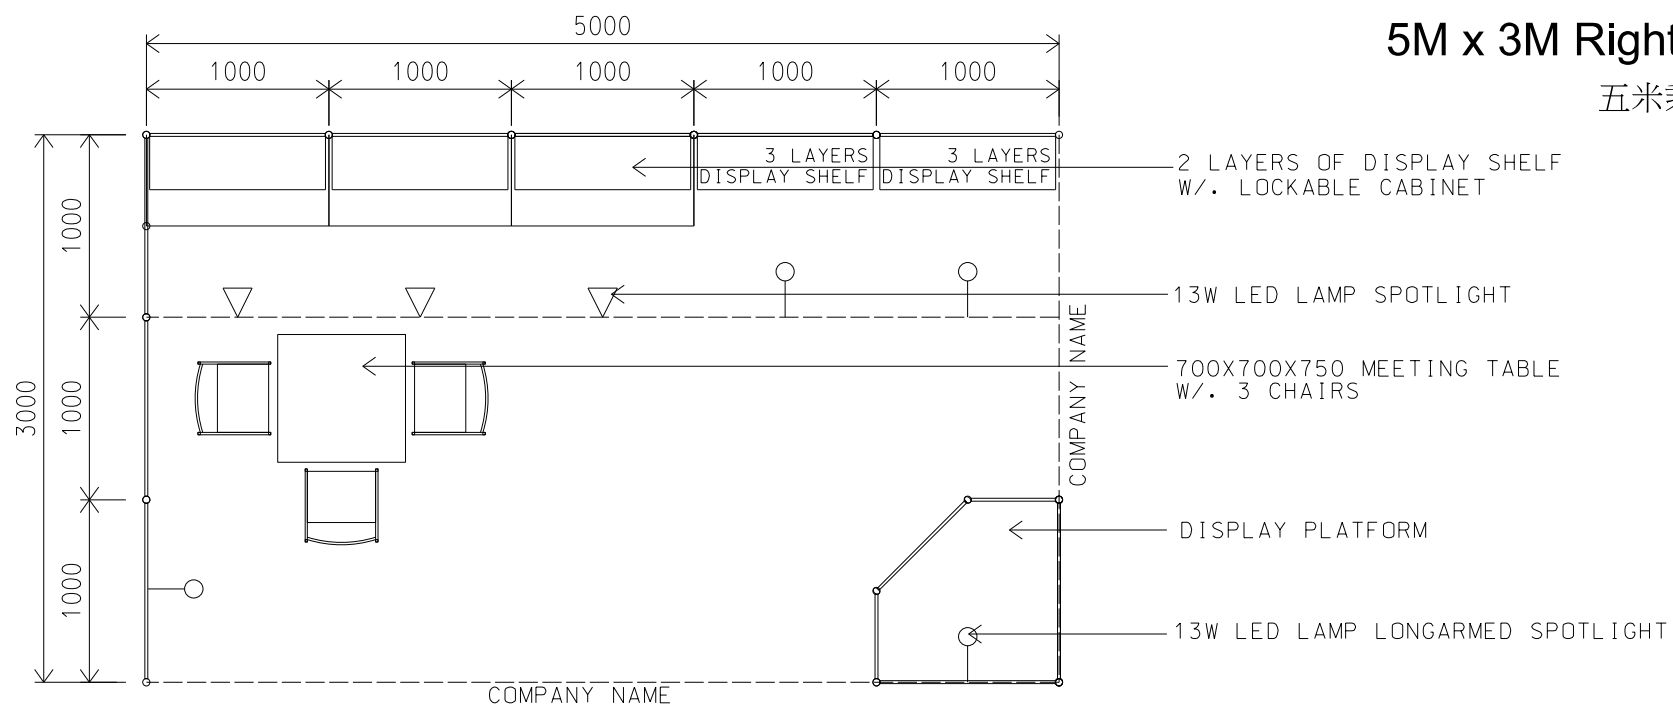

*The Hong Kong Trade Development Council reserves the right to change the configuration if necessary.

*如有需要，香港貿易發展局有權更改攤位結構。

Hong Kong Toys & Games Fair

香港玩具展

5M x 3M Right Corner Booth

五米乘三米右邊角位攤位

BOOTH SPECIFICATIONS		QTY.
	LOCKABLE CABINET (1000L x 500W x 750H mm)	3
	WOODEN DISPLAY SHELF FLAT (3000W X 300D mm)	2
	WOODEN DISPLAY SHELF FLAT (2000W X 300D mm)	3
	13W LED LAMP SPOTLIGHT (YELLOW LIGHT)	3
	13W LED LAMP LONGARMED SPOTLIGHT (YELLOW LIGHT)	4
	MEETING TABLE (700W x 700D x 750H mm)	1
	BLACK LEATHER CHAIR	3
	CEILING BEAM	5M
	DISPLAY PLATFORM	1
	RUBBISH BIN & CARPET (15 sq.m.)	

*The Hong Kong Trade Development Council reserves the right to change the configuration if necessary.

*如有需要，香港貿易發展局有權更改攤位結構。

10M x 3M Standard Booth

十米乘三米標準攤位

PLAN

PERSPECTIVE

ELEVATION

BOOTH SPECIFICATIONS		QTY.
	LOCKABLE CABINET (1000L x 500W x 750H mm)	6
	WOODEN DISPLAY SHELF FLAT (3000W X 300D mm)	4
	WOODEN DISPLAY SHELF FLAT (2000W X 300D mm)	6
	13W LED LAMP SPOTLIGHT (YELLOW LIGHT)	6
	13W LED LAMP LONGARMED SPOTLIGHT (YELLOW LIGHT)	8
	MEETING TABLE (700W x 700D x 750H mm)	2
	BLACK LEATHER CHAIR	6
	CEILING BEAM	13M
	DISPLAY PLATFORM	2
RUBBISH BIN & CARPET (30 sq.m.)		

*The Hong Kong Trade Development Council reserves the right to change the configuration if necessary.

*如有需要，香港貿易發展局有權更改攤位結構。

10M x 3M Left Corner Booth

十米乘三米左邊角位攤位

BOOTH SPECIFICATIONS		QTY.
	LOCKABLE CABINET (1000L x 500W x 750H mm)	6
	WOODEN DISPLAY SHELF FLAT (3000W X 300D mm)	4
	WOODEN DISPLAY SHELF FLAT (2000W X 300D mm)	6
	13W LED LAMP SPOTLIGHT (YELLOW LIGHT)	6
	13W LED LAMP LONGARMED SPOTLIGHT (YELLOW LIGHT)	8
	MEETING TABLE (700W x 700D x 750H mm)	2
	BLACK LEATHER CHAIR	6
	CEILING BEAM	13M
	DISPLAY PLATFORM	2
	RUBBISH BIN & CARPET (30 sq.m.)	