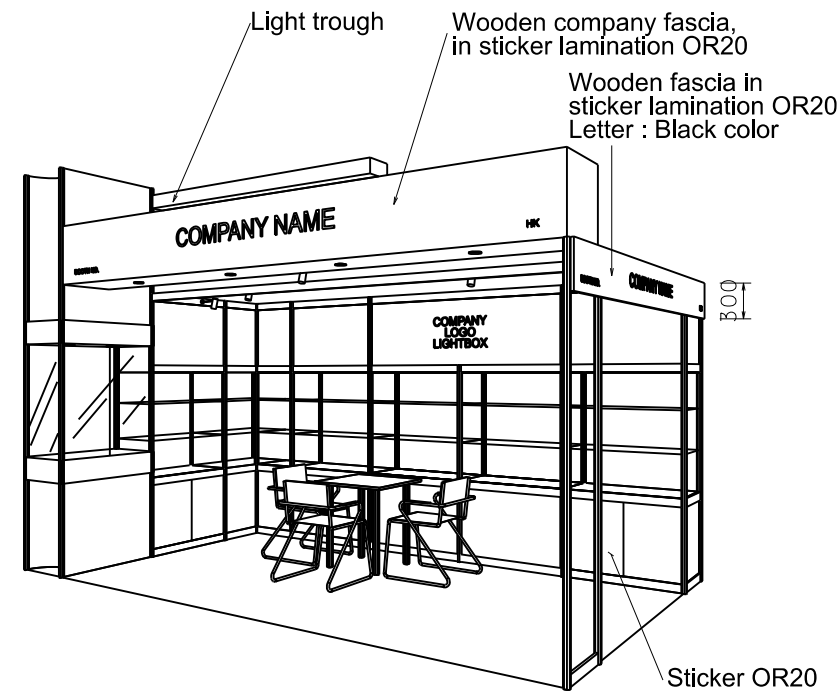

Plan

1 x 7W LED uplight for upper part,
1 x 7W LED downlight for lower part,

COLOUR PERSPECTIVE N.T.S

Top Elevation

PERSPECTIVE N.T.S

BOOTH SPECIFICATION		QTY
	Front glass showcase in light orange sticker lamination with glass sliding door. 2 x 13W LED recess downlight & 2 x 7W LED uplight and downlight	1
	Company logo lightbox w/ 4 x LED T5 tube (2mL)	1
	Tall showcase in light orange sticker lamination (without glass door), w/ 2 layers glass shelf, 3x 7W LED downlight, cabinet underneath (1mW x 0.5mD x 2.5mH)	6.5
	Square meeting table (0.7m X0.7m x 0.75mH)	1
	Black leather chair	3
	Longarmed spotlight w/13 watt LED lamp (yellow)	3
	Spotlight w/ 13W LED lamp (Yellow)	2
	LED T5 tube inside light trough	1
	500w Square pin power socket	1
	7W LED downlight (under fascia)	4

Premium Booth 5mW x 3mD Right Corner Booth

SD-D-15-R-Cnr
5mW x 3mD x 3.5mH

Plan

1 x 7W LED uplight for upper part,
1 x 7W LED downlight for lower part,

COLOUR PERSPECTIVE N.T.S

Top Elevation

PERSPECTIVE N.T.S

BOOTH SPECIFICATION		QTY
	Front glass showcase in light orange sticker lamination with glass sliding door. 2 x 13W LED recess downlight & 2 x 7W LED uplight and downlight	1
	Company logo lightbox w/ 4 x LED T5 tube (2mL)	1
	Tall showcase in light orange sticker lamination (without glass door), w/ 2 layers glass shelf, 3x 7W LED downlight, cabinet underneath (1mW x 0.5mD x 2.5mH)	6.5
	Square meeting table (0.7m X0.7m x 0.75mH)	1
	Black leather chair	3
	Longarmed spotlight w/13 watt LED lamp (yellow)	3
	Spotlight w/ 13w LED lamp (Yellow)	2
	LED T5 tube inside light trough	1
	500w Square pin power socket	1
	7W LED downlight (under fascia)	4