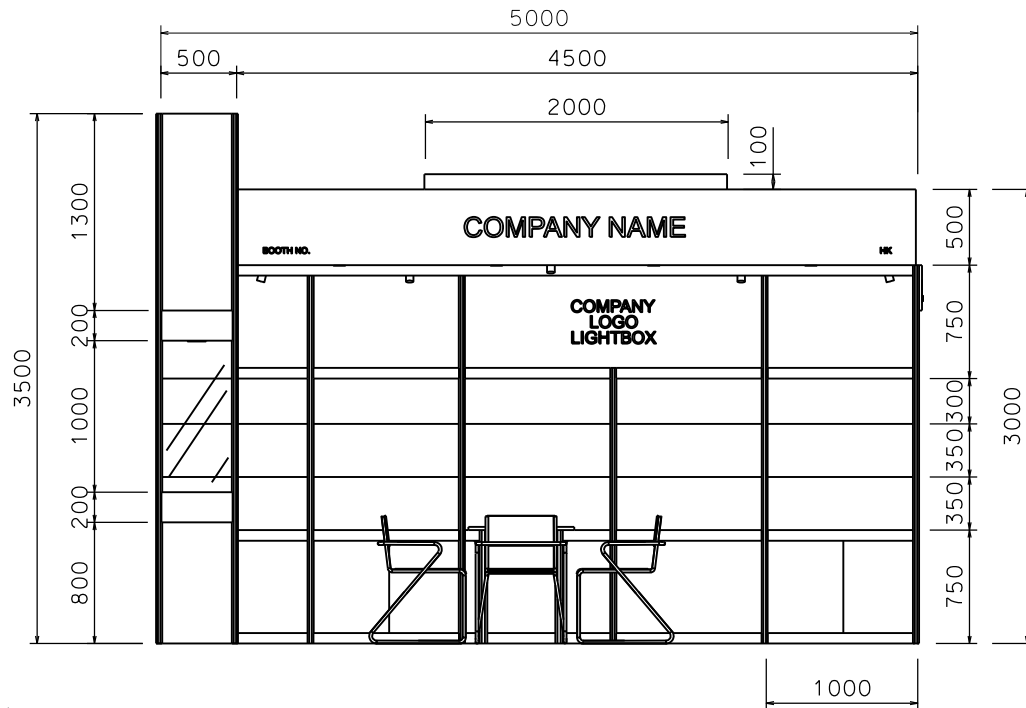

Top Elevation