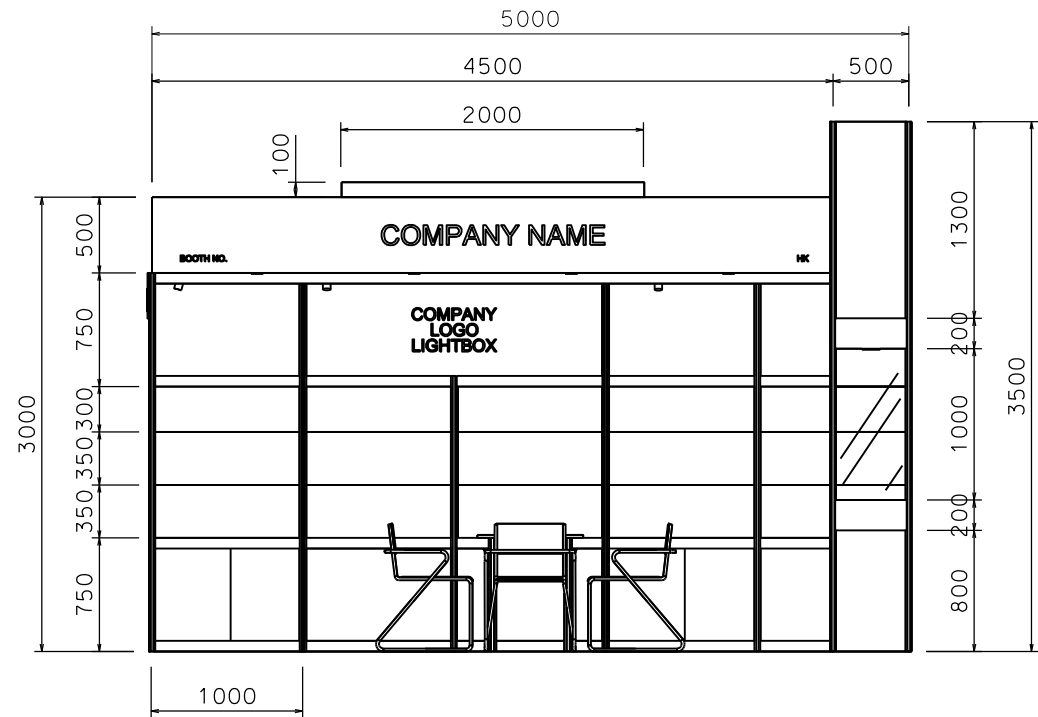

Premium Booth 5mW x 3mD One side open

SD-D-15
5mW x 3mD x 3.5mH

Plan

1 x 7W LED uplight for upper part,
1 x 7W LED downlight for lower part,

Top Elevation

COLOUR PERSPECTIVE N.T.S

PERSPECTIVE N.T.S

BOOTH SPECIFICATION		QTY
	Front glass showcase in light orange sticker lamination with glass sliding door. 2 x 13W LED recess downlight & 2 x 7W LED uplight and downlight	1
	Company logo lightbox w/ 4 x LED T5 tube (2mL)	1
	Tall showcase in light orange sticker lamination (without glass door), w/ 2 layers glass shelf, 3x 7W LED downlight, cabinet underneath (1mW x 0.5mD x 2.5mH)	6.5
	Square meeting table (0.7m X0.7m x 0.75mH)	1
	Black leather chair	3
	Pegboard w/ 30 hooks (2.5mH)	1
	Longarmed spotlight w/13 watt LED lamp (yellow)	3
	Spotlight w/ 13w LED lamp (Yellow)	2
	LED T5 tube inside light trough	1
	500w Square pin power socket	1
	7W LED downlight (under fascia)	4

Plan

1 x 7W LED uplight for upper part,
1 x 7W LED downlight for lower part,

COLOUR PERSPECTIVE N.T.S

Top Elevation

PERSPECTIVE N.T.S

BOOTH SPECIFICATION		QTY
	Front glass showcase in light orange sticker lamination with glass sliding door. 2 x 13W LED recess downlight & 2 x 7W LED uplight and downlight	1
	Company logo lightbox w/ 4 x LED T5 tube (2mL)	1
	Tall showcase in light orange sticker lamination (without glass door), w/ 2 layers glass shelf, 3x 7W LED downlight, cabinet underneath (1mW x 0.5mD x 2.5mH)	6.5
	Square meeting table (0.7m X0.7m x 0.75mH)	1
	Black leather chair	3
	Longarmed spotlight w/13 watt LED lamp (yellow)	3
	Spotlight w/ 13W LED lamp (Yellow)	2
	LED T5 tube inside light trough	1
	500w Square pin power socket	1
	7W LED downlight (under fascia)	4