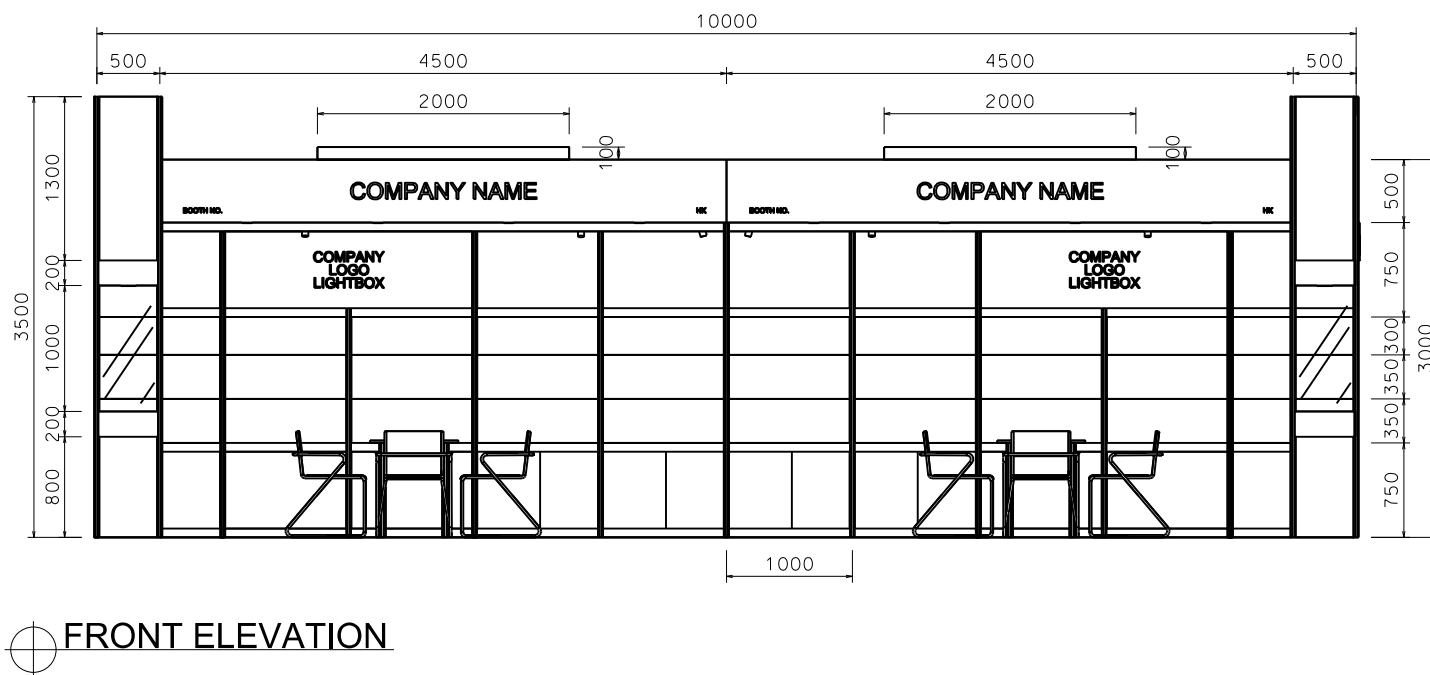

TITLE
Premium Booth
SD-D-30
10x3

PROJECT
PREMIUM BOOTH
DATE:

SHEET
SD-D08

Premium Booth 10mW x 3mD LEFT CORNER BOOTH

SD-D-30-L-CNR
10mW x 3mD x 3.5mH

BOOTH SPECIFICATION	QTY
Front glass showcase in light orange sticker lamination with glass sliding door. 2 x 13W LED recess downlight & 2 x 7W LED uplight & downlight	2
Company Logo Lightbox w/ 4 x LED T5 tube (2mL)	2
Tall showcase in light orange sticker lamination (without glass door), w/ 2 layers glass shelf, 3 x 7W LED downlight, cabinet underneath (1mW x 0.5mD x 2.5mH)	11.5
Square meeting table (0.7m X0.7m x 0.75mH)	2
Black leather chair	6
Longarmed spotlight w/13 watt LED lamp (yellow)	6
Spotlight w/13 watt LED lamp (yellow)	4
LED T5 tube inside light trough (for fascia)	2
500w Square pin power socket	2
7W LED downlight (under fascia)	8

TITLE
Premium Booth
SD-D-30-L
Cnr
10x3

PROJECT
PREMIUM BOOTH
DATE:

SHEET
SD-D08a

Premium Booth 10mW x 3mD RIGHT CORNER BOOTH

SD-D-30-R-CNR
10mW x 3mD x 3.5mH

PERSPECTIVE N.T.S.

BOOTH SPECIFICATION	QTY
Front glass showcase in light orange sticker lamination with glass sliding door. 2 x 13W LED recess downlight & 2 x 7W LED uplight & downlight	2
Company Logo Lightbox w/ 4 x LED T5 tube (2mL)	2
Tall showcase in light orange sticker lamination (without glass door), w/ 2 layers glass shelf, 3 x 7W LED downlight, cabinet underneath (1mW x 0.5mD x 2.5mH)	11.5
Square meeting table (0.7m X0.7m x 0.75mH)	2
Black leather chair	6
Longarmed spotlight w/13 watt LED lamp (yellow)	6
Spotlight w/13 watt LED lamp (yellow)	4
LED T5 tube inside light trough (for fascia)	2
500w Square pin power socket	2
7W LED downlight (under fascia)	8