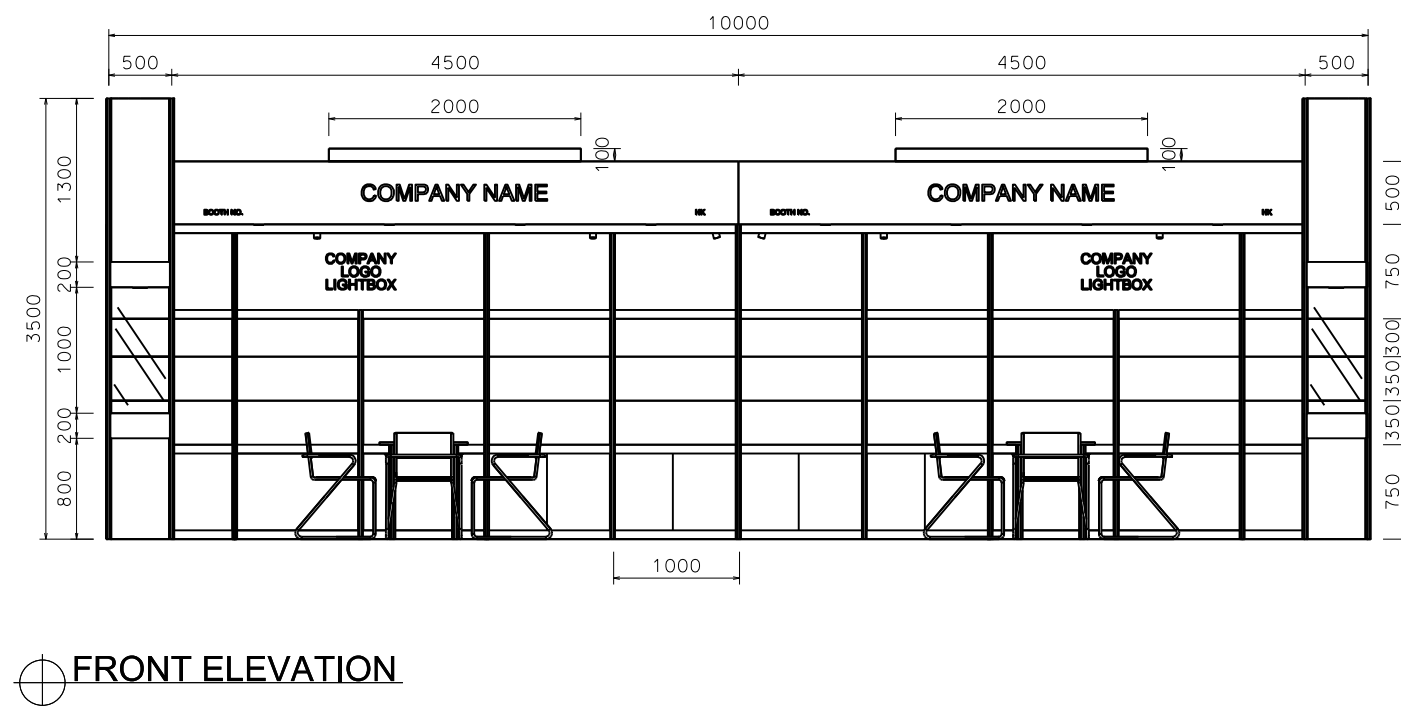

BOOTH SPECIFICATION		QTY
	Front glass showcase in light orange sticker lamination with glass sliding door. 2 x 13W LED recess downlight & 2 x 7W LED uplight and downlight	1
	Company logo lightbox w/ 4 x LED T5 tube (2mL)	1
	Tall showcase in light orange sticker lamination (without glass door), w/ 2 layers glass shelf, 3x 7W LED downlight, cabinet underneath (1mW x 0.5mD x 2.5mH)	6.5
	Square meeting table (0.7m X0.7m x 0.75mH)	1
	Black leather chair	3
	Longarmed spotlight w/13 watt LED lamp (yellow)	3
	Spotlight w/ 13w LED lamp (Yellow)	2
	LED T5 tube inside light trough	1
	500w Square pin power socket	1
	7W LED downlight (under fascia)	4

TITLE
Premium Booth
SD-D-15-R-Cnr
5x3

PROJECT
PREMIUM BOOTH
DATE: XXXXXXXX

SHEET
SD-D04b

Premium Booth 10mW x 3mD One Side Open

SD-D-30
10mW x 3mD x 3.5mH

BOOTH SPECIFICATION		QTY
	Front glass showcase in light orange sticker lamination with glass sliding door. 2 x 13W LED recess downlight & 2 x 7W LED uplight & downlight	2
	Company Logo Lightbox w/ 4 x LED T5 tube (2mL)	2
	Tall showcase in light orange sticker lamination (without glass door), w/ 2 layers glass shelf, 3 x 7W LED downlight, cabinet underneath (1mW x 0.5mD x 2.5mH)	13
	Square meeting table (0.7m X0.7m x 0.75mH)	2
	Black leather chair	6
	Longarmed spotlight w/13 watt LED lamp (yellow)	6
	Spotlight w/13 watt LED lamp (yellow)	4
	LED T5 tube inside light trough (for fascia)	2
	500w Square pin power socket	2
	7W LED downlight (under fascia)	8