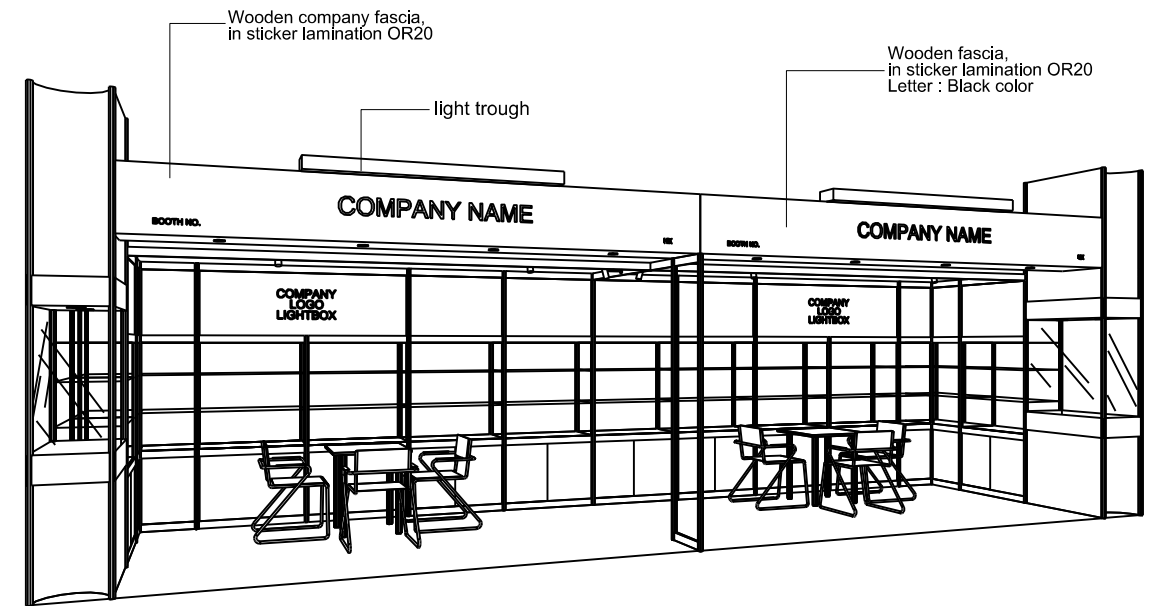

BOOTH SPECIFICATION		QTY
	Front glass showcase in light orange sticker lamination with glass sliding door. 2 x 13W LED recess downlight & 2 x 7W LED uplight and downlight	1
	Company logo lightbox w/ 4 x LED T5 tube (2mL)	1
	Tall showcase in light orange sticker lamination (without glass door), w/ 2 layers glass shelf, 3x 7W LED downlight, cabinet underneath (1mW x 0.5mD x 2.5mH)	6.5
	Square meeting table (0.7m X0.7m x 0.75mH)	1
	Black leather chair	3
	Longarmed spotlight w/13 watt LED lamp (yellow)	3
	Spotlight w/ 13w LED lamp (Yellow)	2
	LED T5 tube inside light trough	1
	500w Square pin power socket	1
	7W LED downlight (under fascia)	4

FILE PATH - L:\Local Fair Premium Booth 2011\SD-Layers\SD-D layout-update.dgn

NOTES UNLESS OTHERWISE SPECIFIED ALL DIMENSIONS ARE IN MM.

.....
.....
.....

REVISION
13-04-2015
05-05-2015
09-01-2019

DATE: 09-01-2019
SCALE: 1 : 50 (A3)
DRAWN BY: ..
CHECKED BY:

TITLE
Premium Booth
SD-D-15-R-Cnr
5x3

PROJECT
PREMIUM BOOTH
DATE: XXXXXXXX

SHEET
SD-D04b

Premium Booth 10mW x 3mD One Side Open

SD-D-30
10mW x 3mD x 3.5mH

BOOTH SPECIFICATION		QTY
	Front glass showcase in light orange sticker lamination with glass sliding door. 2 x 13W LED recess downlight & 2 x 7W LED uplight & downlight	2
	Company Logo Lightbox w/ 4 x LED T5 tube (2mL)	2
	Tall showcase in light orange sticker lamination (without glass door), w/ 2 layers glass shelf, 3 x 7W LED downlight, cabinet underneath (1mW x 0.5mD x 2.5mH)	13
	Square meeting table (0.7m X0.7m x 0.75mH)	2
	Black leather chair	6
	Longarmed spotlight w/13 watt LED lamp (yellow)	6
	Spotlight w/13 watt LED lamp (yellow)	4
	LED T5 tube inside light trough (for fascia)	2
	500w Square pin power socket	2
	7W LED downlight (under fascia)	8