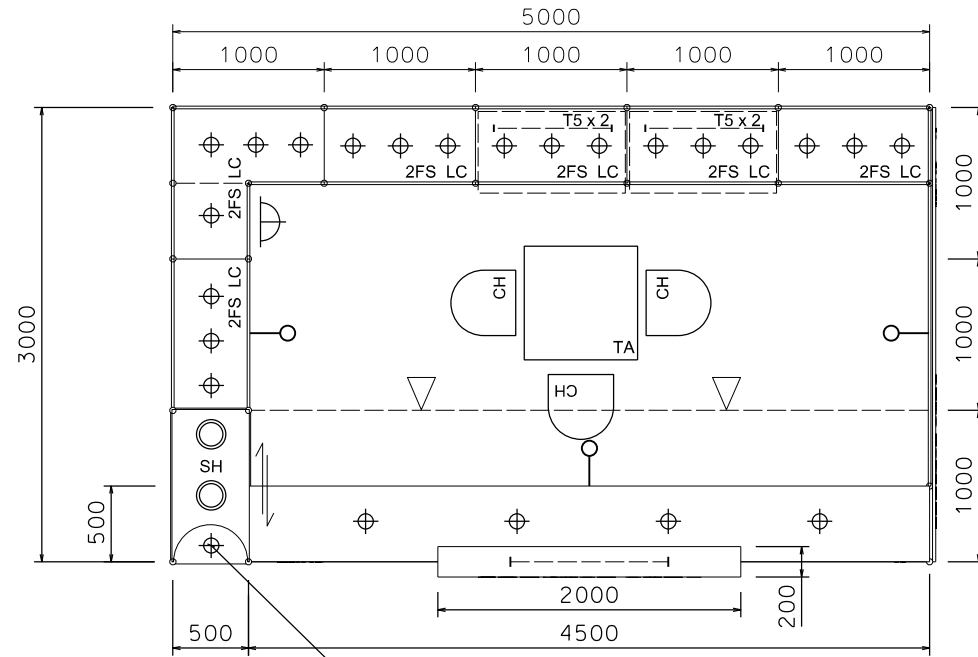

Premium Booth 5mW x 3mD Right Corner Booth

SD-D-15-R-Cnr
5mW x 3mD x 3.5mH

Plan

1 x 7W LED uplight for upper part,
1 x 7W LED downlight for lower part,