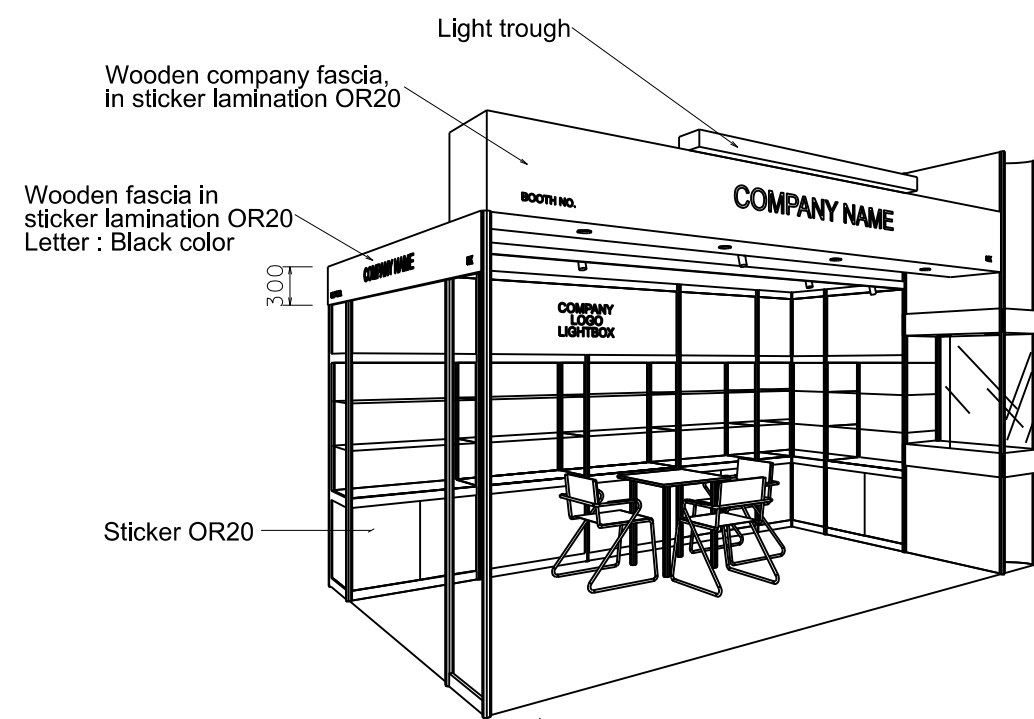

Premium Booth 5mW x 3mD One side open

SD-D-15
5mW x 3mD x 3.5mH

Plan

1 x 7W LED uplight for upper part,
1 x 7W LED downlight for lower part,

Top Elevation

COLOUR PERSPECTIVE N.T.S

PERSPECTIVE N.T.S

BOOTH SPECIFICATION		QTY
	Front glass showcase in light orange sticker lamination with glass sliding door. 2 x 13W LED recess downlight & 2 x 7W LED uplight and downlight	1
	Company logo lightbox w/ 4 x LED T5 tube (2mL)	1
	Tall showcase in light orange sticker lamination (without glass door), w/ 2 layers glass shelf, 3x 7W LED downlight, cabinet underneath (1mW x 0.5mD x 2.5mH)	6.5
	Square meeting table (0.7m X0.7m x 0.75mH)	1
	Black leather chair	3
	Pegboard w/ 30 hooks (2.5mH)	1
	Longarmed spotlight w/13 watt LED lamp (yellow)	3
	Spotlight w/ 13w LED lamp (Yellow)	2
	LED T5 tube inside light trough	1
	500w Square pin power socket	1
	7W LED downlight (under fascia)	4

Plan

1 x 7W LED uplight for upper part,
1 x 7W LED downlight for lower part,

COLOUR PERSPECTIVE N.T.S

Top Elevation

PERSPECTIVE N.T.S

BOOTH SPECIFICATION		QTY
	Front glass showcase in light orange sticker lamination with glass sliding door. 2 x 13W LED recess downlight & 2 x 7W LED uplight and downlight	1
	Company logo lightbox w/ 4 x LED T5 tube (2mL)	1
	Tall showcase in light orange sticker lamination (without glass door), w/ 2 layers glass shelf, 3x 7W LED downlight, cabinet underneath (1mW x 0.5mD x 2.5mH)	6.5
	Square meeting table (0.7m X0.7m x 0.75mH)	1
	Black leather chair	3
	Longarmed spotlight w/13 watt LED lamp (yellow)	3
	Spotlight w/ 13W LED lamp (Yellow)	2
	LED T5 tube inside light trough	1
	500w Square pin power socket	1
	7W LED downlight (under fascia)	4