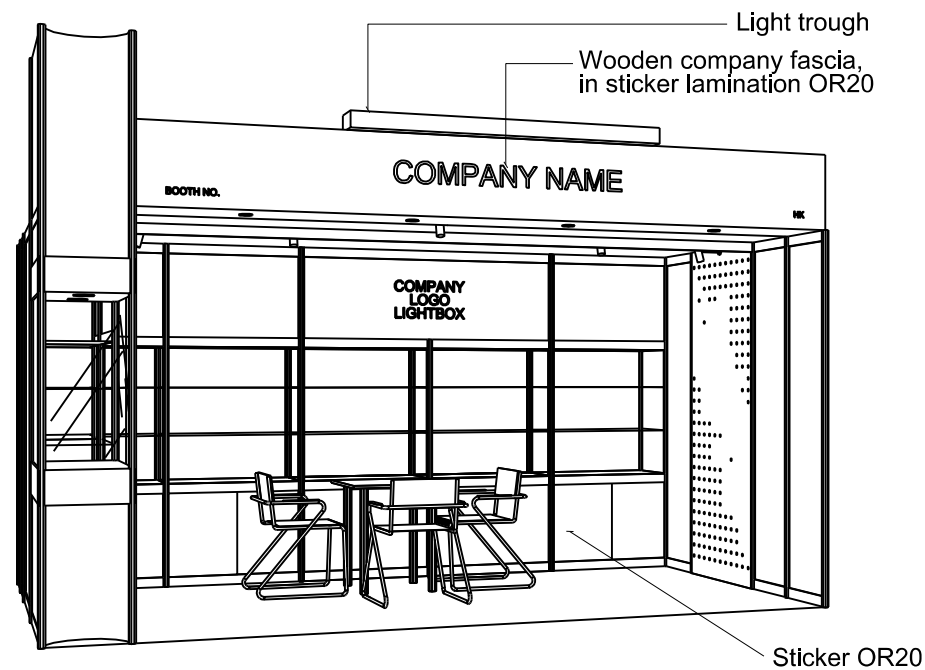

Premium Booth 5mW x 3mD One side open

SD-D-15
5mW x 3mD x 3.5mH

Plan

1 x 7W LED uplight for upper part,
1 x 7W LED downlight for lower part,

Top Elevation

COLOUR PERSPECTIVE N.T.S

PERSPECTIVE N.T.S

BOOTH SPECIFICATION		QTY
	Front glass showcase in light orange sticker lamination with glass sliding door. 2 x 13W LED recess downlight & 2 x 7W LED uplight and downlight	1
	Company logo lightbox w/ 4 x LED T5 tube (2mL)	1
	Tall showcase in light orange sticker lamination (without glass door), w/ 2 layers glass shelf, 3x 7W LED downlight, cabinet underneath (1mW x 0.5mD x 2.5mH)	6.5
	Square meeting table (0.7m X0.7m x 0.75mH)	1
	Black leather chair	3
	Pegboard w/ 30 hooks (2.5mH)	1
	Longarmed spotlight w/13 watt LED lamp (yellow)	3
	Spotlight w/ 13w LED lamp (Yellow)	2
	LED T5 tube inside light trough	1
	500w Square pin power socket	1
	7W LED downlight (under fascia)	4

Plan

1 x 7W LED uplight for upper part,
1 x 7W LED downlight for lower part,

COLOUR PERSPECTIVE N.T.S

Top Elevation

PERSPECTIVE N.T.S

BOOTH SPECIFICATION		QTY
	Front glass showcase in light orange sticker lamination with glass sliding door. 2 x 13W LED recess downlight & 2 x 7W LED uplight and downlight	1
	Company logo lightbox w/ 4 x LED T5 tube (2mL)	1
	Tall showcase in light orange sticker lamination (without glass door), w/ 2 layers glass shelf, 3x 7W LED downlight, cabinet underneath (1mW x 0.5mD x 2.5mH)	6.5
	Square meeting table (0.7m X0.7m x 0.75mH)	1
	Black leather chair	3
	Longarmed spotlight w/13 watt LED lamp (yellow)	3
	Spotlight w/ 13W LED lamp (Yellow)	2
	LED T5 tube inside light trough	1
	500w Square pin power socket	1
	7W LED downlight (under fascia)	4