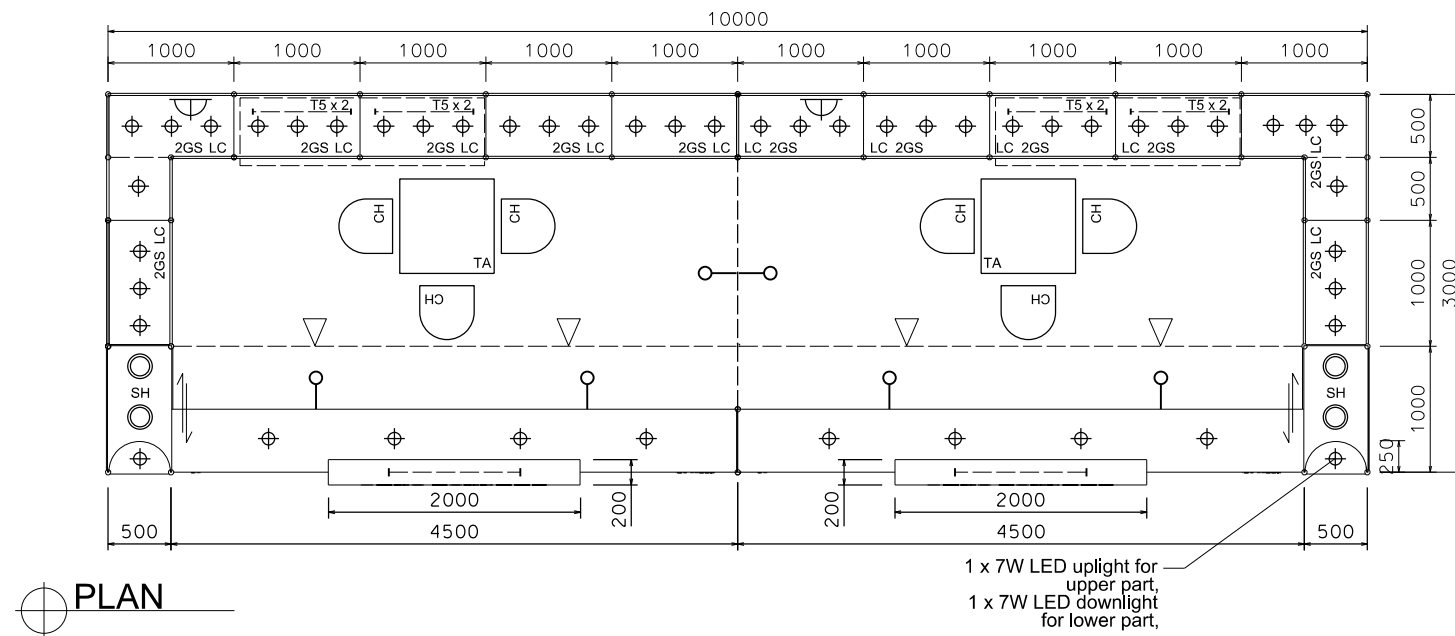

BOOTH SPECIFICATION		QTY
	Front glass showcase in light orange sticker lamination with glass sliding door. 2 x 13W LED recess downlight & 2 x 7W LED uplight and downlight	1
	Company logo lightbox w/ 4 x LED T5 tube (2mL)	1
	Tall showcase in light orange sticker lamination (without glass door), w/ 2 layers glass shelf, 3x 7W LED downlight, cabinet underneath (1mW x 0.5mD x 2.5mH)	6.5
	Square meeting table (0.7m X0.7m x 0.75mH)	1
	Black leather chair	3
	Longarmed spotlight w/13 watt LED lamp (yellow)	3
	Spotlight w/ 13w LED lamp (Yellow)	2
	LED T5 tube inside light trough	1
	500w Square pin power socket	1
	7W LED downlight (under fascia)	4

FILE PATH - L:\Local Fair Premium Booth 2011\SD-Layers\SD-D layout-update.dgn

NOTES UNLESS OTHERWISE SPECIFIED ALL DIMENSIONS ARE IN MM.

.....
.....
.....

REVISION
13-04-2015
05-05-2015
09-01-2019

DATE: 09-01-2019
SCALE: 1 : 50 (A3)
DRAWN BY: ..
CHECKED BY:

TITLE
Premium Booth
SD-D-15-R-Cnr
5x3

PROJECT
PREMIUM BOOTH
DATE: XXXXXXXX

SHEET
SD-D04b

Premium Booth 10mW x 3mD One Side Open

SD-D-30
10mW x 3mD x 3.5mH

BOOTH SPECIFICATION		QTY
	Front glass showcase in light orange sticker lamination with glass sliding door. 2 x 13W LED recess downlight & 2 x 7W LED uplight & downlight	2
	Company Logo Lightbox w/ 4 x LED T5 tube (2mL)	2
	Tall showcase in light orange sticker lamination (without glass door), w/ 2 layers glass shelf, 3 x 7W LED downlight, cabinet underneath (1mW x 0.5mD x 2.5mH)	13
	Square meeting table (0.7m X0.7m x 0.75mH)	2
	Black leather chair	6
	Longarmed spotlight w/13 watt LED lamp (yellow)	6
	Spotlight w/13 watt LED lamp (yellow)	4
	LED T5 tube inside light trough (for fascia)	2
	500w Square pin power socket	2
	7W LED downlight (under fascia)	8