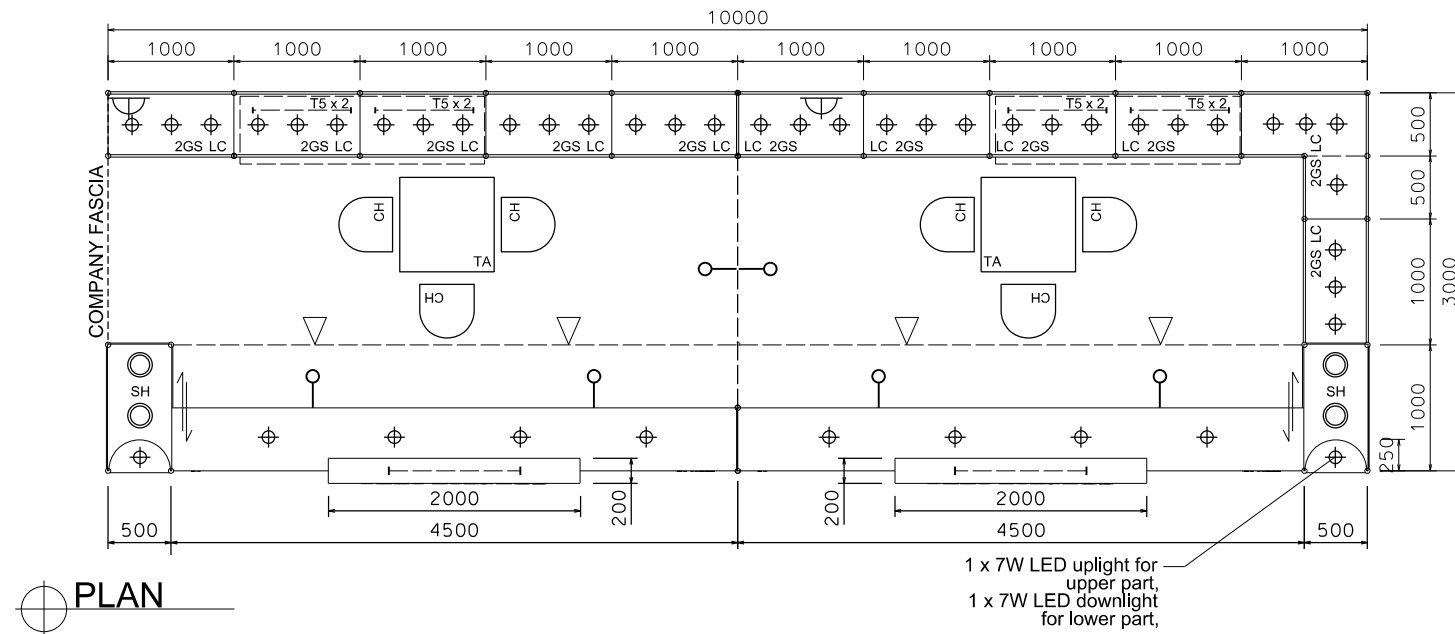

TITLE
Premium Booth
SD-D-15-R-Cnr
5x3

PROJECT
PREMIUM BOOTH
DATE: XXXXXXXX

SHEET
SD-D04b

Premium Booth 10mW x 3mD One Side Open

SD-D-30
10mW x 3mD x 3.5mH

BOOTH SPECIFICATION		QTY
	Front glass showcase in light orange sticker lamination with glass sliding door. 2 x 13W LED recess downlight & 2 x 7W LED uplight & downlight	2
	Company Logo Lightbox w/ 4 x LED T5 tube (2mL)	2
	Tall showcase in light orange sticker lamination (without glass door), w/ 2 layers glass shelf, 3 x 7W LED downlight, cabinet underneath (1mW x 0.5mD x 2.5mH)	13
	Square meeting table (0.7m X0.7m x 0.75mH)	2
	Black leather chair	6
	Longarmed spotlight w/13 watt LED lamp (yellow)	6
	Spotlight w/13 watt LED lamp (yellow)	4
	LED T5 tube inside light trough (for fascia)	2
	500w Square pin power socket	2
	7W LED downlight (under fascia)	8

FILE PATH - L:\Local Fair Premium Booth 2011\SD-Layouts\SD-D layout\SD-D-2dLAYOUT-update.dgn

NOTES UNLESS OTHERWISE SPECIFIED ALL DIMENSIONS ARE IN MM.

REVISION
24/01/2014
09/01/2019

DATE: 09/01/2019
SCALE: 1 : 60 (A3)
DRAWN BY:
CHECKED BY:

TITLE
Premium Booth
SD-D-30
10x3

PROJECT
PREMIUM BOOTH
DATE:

SHEET
SD-D08

Premium Booth 10mW x 3mD LEFT CORNER BOOTH

SD-D-30-L-CNR
10mW x 3mD x 3.5mH

BOOTH SPECIFICATION	QTY
Front glass showcase in light orange sticker lamination with glass sliding door. 2 x 13W LED recess downlight & 2 x 7W LED uplight & downlight	2
Company Logo Lightbox w/ 4 x LED T5 tube (2mL)	2
Tall showcase in light orange sticker lamination (without glass door), w/ 2 layers glass shelf, 3 x 7W LED downlight, cabinet underneath (1mW x 0.5mD x 2.5mH)	11.5
Square meeting table (0.7m X0.7m x 0.75mH)	2
Black leather chair	6
Longarmed spotlight w/13 watt LED lamp (yellow)	6
Spotlight w/13 watt LED lamp (yellow)	4
LED T5 tube inside light trough (for fascia)	2
500w Square pin power socket	2
7W LED downlight (under fascia)	8