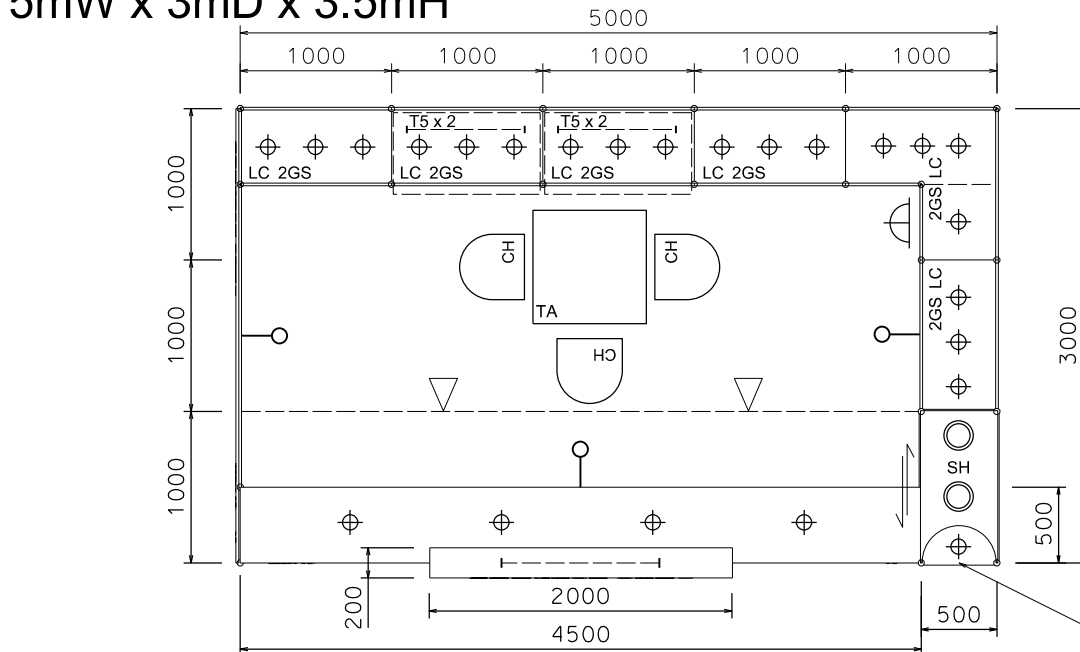

Premium Booth 5mW x 3mD One side open

SD-D-15
5mW x 3mD x 3.5mH

Plan

1 x 7W LED uplight for upper part,
1 x 7W LED downlight for lower part,

Top Elevation

COLOUR PERSPECTIVE N.T.S

PERSPECTIVE N.T.S

BOOTH SPECIFICATION		QTY
	Front glass showcase in light orange sticker lamination with glass sliding door. 2 x 13W LED recess downlight & 2 x 7W LED uplight and downlight	1
	Company logo lightbox w/ 4 x LED T5 tube (2mL)	1
	Tall showcase in light orange sticker lamination (without glass door), w/ 2 layers glass shelf, 3x 7W LED downlight, cabinet underneath (1mW x 0.5mD x 2.5mH)	6.5
	Square meeting table (0.7m X0.7m x 0.75mH)	1
	Black leather chair	3
	Pegboard w/ 30 hooks (2.5mH)	1
	Longarmed spotlight w/13 watt LED lamp (yellow)	3
	Spotlight w/ 13w LED lamp (Yellow)	2
	LED T5 tube inside light trough	1
	500w Square pin power socket	1
	7W LED downlight (under fascia)	4

DATE: 09-01-2019
SCALE: 1 : 50 (A3)
DRAWN BY: ..
CHECKED BY:

TITLE
Premium Booth
SD-D-15
5x3

PROJECT
PREMIUM BOOTH
DATE: XXXXXXXX

SHEET
SD-D04

Premium Booth 5mW x 3mD Left Corner Booth

SD-D-15-L-Cnr
5mW x 3mD x 3.5mH

Plan

1 x 7W LED uplight for upper part,
1 x 7W LED downlight for lower part,

COLOUR PERSPECTIVE N.T.S

Top Elevation

PERSPECTIVE N.T.S

BOOTH SPECIFICATION		QTY
	Front glass showcase in light orange sticker lamination with glass sliding door. 2 x 13W LED recess downlight & 2 x 7W LED uplight and downlight	1
	Company logo lightbox w/ 4 x LED T5 tube (2mL)	1
	Tall showcase in light orange sticker lamination (without glass door), w/ 2 layers glass shelf, 3x 7W LED downlight, cabinet underneath (1mW x 0.5mD x 2.5mH)	6.5
	Square meeting table (0.7m X0.7m x 0.75mH)	1
	Black leather chair	3
	Longarmed spotlight w/13 watt LED lamp (yellow)	3
	Spotlight w/ 13W LED lamp (Yellow)	2
	LED T5 tube inside light trough	1
	500w Square pin power socket	1
	7W LED downlight (under fascia)	4