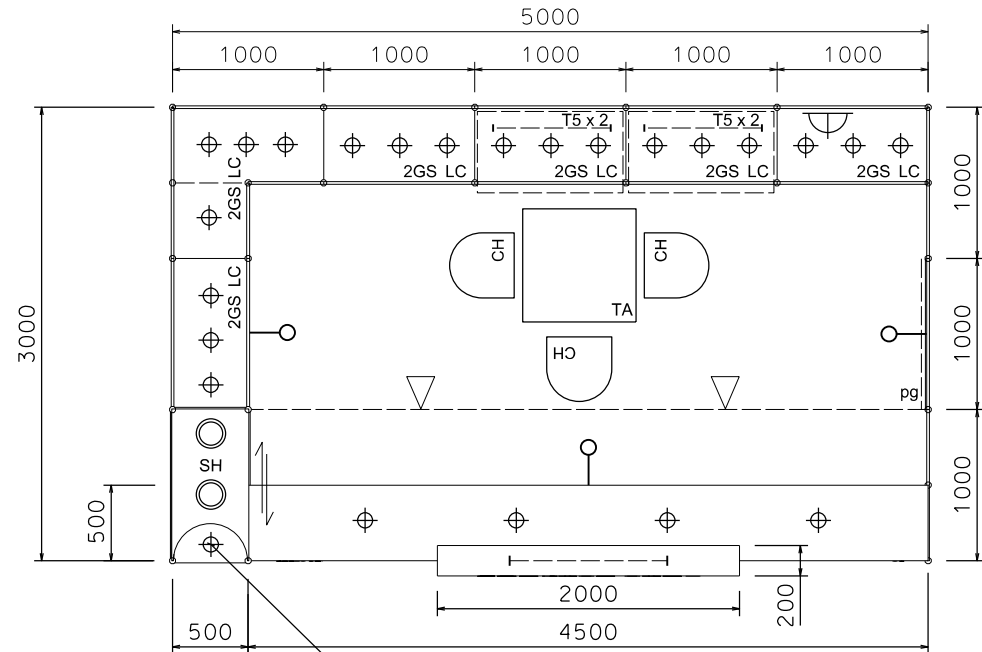

Premium Booth 5mW x 3mD One side open

SD-D-15
5mW x 3mD x 3.5mH

Plan

1 x 7W LED uplight for upper part,
1 x 7W LED downlight for lower part,

Top Elevation

COLOUR PERSPECTIVE N.T.S

PERSPECTIVE N.T.S

BOOTH SPECIFICATION		QTY
	Front glass showcase in light orange sticker lamination with glass sliding door. 2 x 13W LED recess downlight & 2 x 7W LED uplight and downlight	1
	Company logo lightbox w/ 4 x LED T5 tube (2mL)	1
	Tall showcase in light orange sticker lamination (without glass door), w/ 2 layers glass shelf, 3x 7W LED downlight, cabinet underneath (1mW x 0.5mD x 2.5mH)	6.5
	Square meeting table (0.7m X0.7m x 0.75mH)	1
	Black leather chair	3
	Pegboard w/ 30 hooks (2.5mH)	1
	Longarmed spotlight w/13 watt LED lamp (yellow)	3
	Spotlight w/ 13w LED lamp (Yellow)	2
	LED T5 tube inside light trough	1
	500w Square pin power socket	1
	7W LED downlight (under fascia)	4

DATE: 09-01-2019
SCALE: 1 : 50 (A3)
DRAWN BY: ..
CHECKED BY:

TITLE
Premium Booth
SD-D-15
5x3

PROJECT
PREMIUM BOOTH
DATE: XXXXXXXX

SHEET
SD-D04

Premium Booth 5mW x 3mD Left Corner Booth

SD-D-15-L-Cnr
5mW x 3mD x 3.5mH

Plan

1 x 7W LED uplight for upper part,
1 x 7W LED downlight for lower part,

COLOUR PERSPECTIVE N.T.S

Top Elevation

PERSPECTIVE N.T.S

BOOTH SPECIFICATION		QTY
	Front glass showcase in light orange sticker lamination with glass sliding door. 2 x 13W LED recess downlight & 2 x 7W LED uplight and downlight	1
	Company logo lightbox w/ 4 x LED T5 tube (2mL)	1
	Tall showcase in light orange sticker lamination (without glass door), w/ 2 layers glass shelf, 3x 7W LED downlight, cabinet underneath (1mW x 0.5mD x 2.5mH)	6.5
	Square meeting table (0.7m X0.7m x 0.75mH)	1
	Black leather chair	3
	Longarmed spotlight w/13 watt LED lamp (yellow)	3
	Spotlight w/ 13W LED lamp (Yellow)	2
	LED T5 tube inside light trough	1
	500w Square pin power socket	1
	7W LED downlight (under fascia)	4