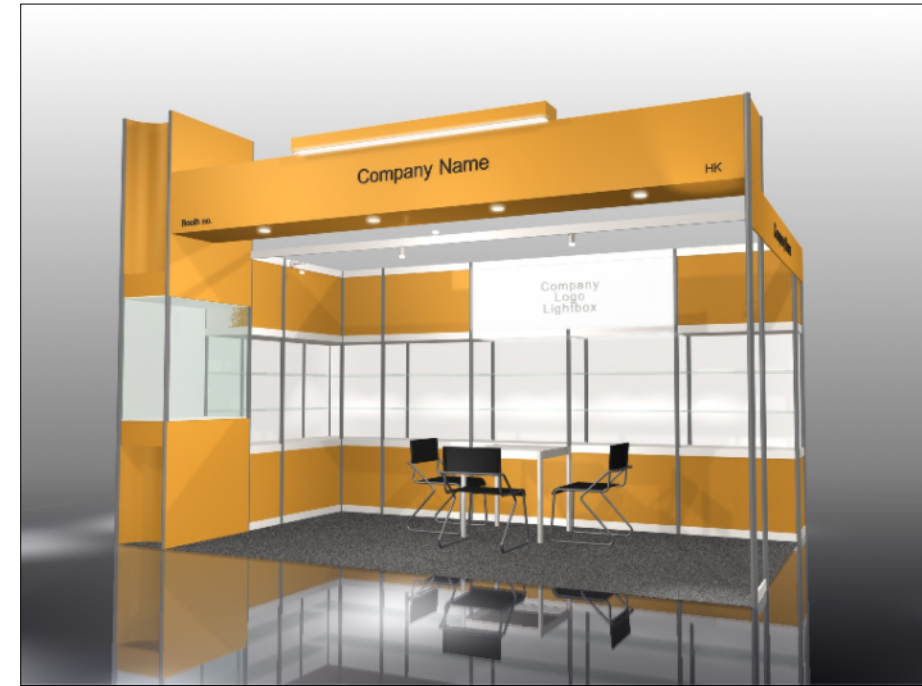

COLOUR PERSPECTIVE N.T.S