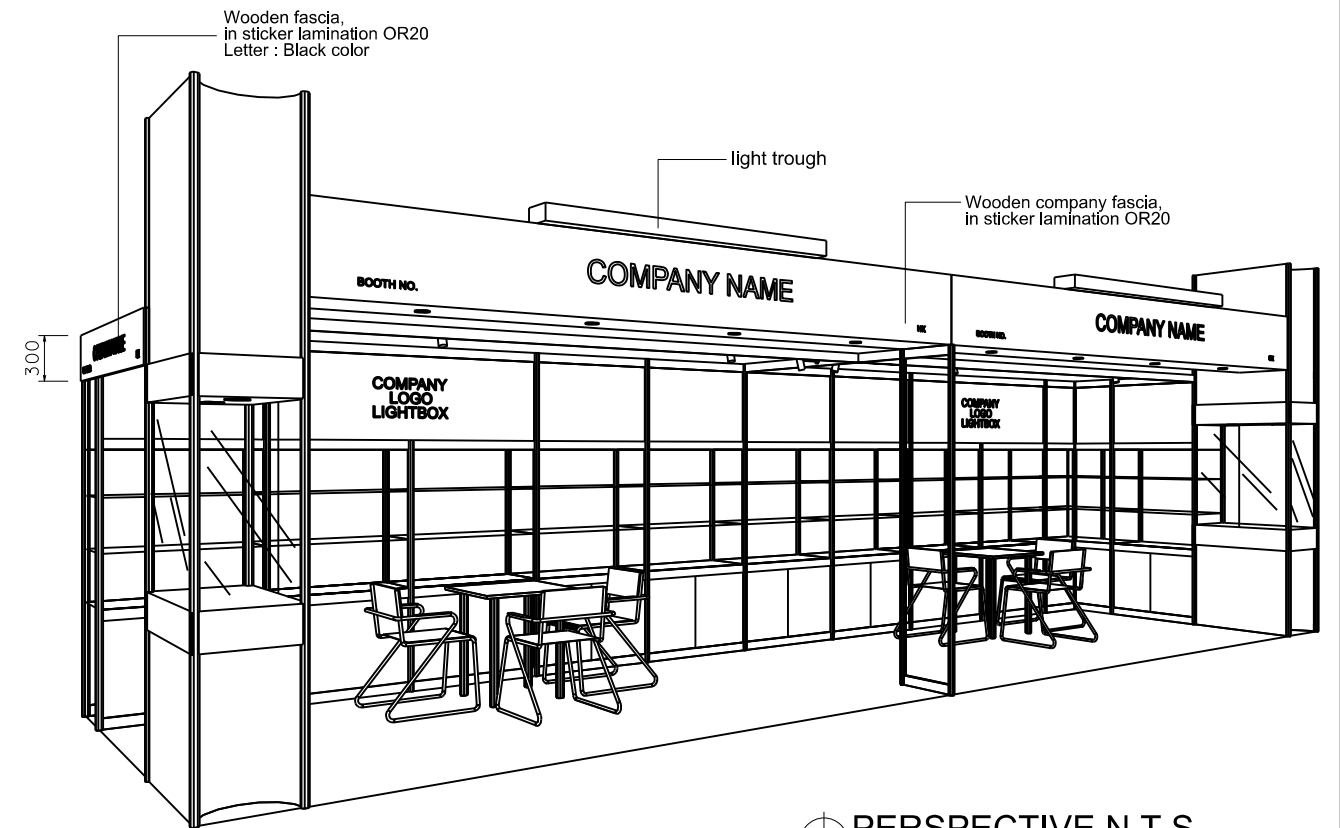

TITLE
Premium Booth
SD-D-15-R-Cnr
5x3

PROJECT
PREMIUM BOOTH
DATE: XXXXXXXX

SHEET
SD-D04b

Premium Booth 10mW x 3mD One Side Open

SD-D-30
10mW x 3mD x 3.5mH

BOOTH SPECIFICATION		QTY
	Front glass showcase in light orange sticker lamination with glass sliding door. 2 x 13W LED recess downlight & 2 x 7W LED uplight & downlight	2
	Company Logo Lightbox w/ 4 x LED T5 tube (2mL)	2
	Tall showcase in light orange sticker lamination (without glass door), w/ 2 layers glass shelf, 3 x 7W LED downlight, cabinet underneath (1mW x 0.5mD x 2.5mH)	13
	Square meeting table (0.7m X0.7m x 0.75mH)	2
	Black leather chair	6
	Longarmed spotlight w/13 watt LED lamp (yellow)	6
	Spotlight w/13 watt LED lamp (yellow)	4
	LED T5 tube inside light trough (for fascia)	2
	500w Square pin power socket	2
	7W LED downlight (under fascia)	8

TITLE
Premium Booth
SD-D-30
10x3

PROJECT
PREMIUM BOOTH
DATE:

SHEET
SD-D08

Premium Booth 10mW x 3mD LEFT CORNER BOOTH

SD-D-30-L-CNR
10mW x 3mD x 3.5mH

BOOTH SPECIFICATION	QTY
Front glass showcase in light orange sticker lamination with glass sliding door. 2 x 13W LED recess downlight & 2 x 7W LED uplight & downlight	2
Company Logo Lightbox w/ 4 x LED T5 tube (2mL)	2
Tall showcase in light orange sticker lamination (without glass door), w/ 2 layers glass shelf, 3 x 7W LED downlight, cabinet underneath (1mW x 0.5mD x 2.5mH)	11.5
Square meeting table (0.7m X0.7m x 0.75mH)	2
Black leather chair	6
Longarmed spotlight w/13 watt LED lamp (yellow)	6
Spotlight w/13 watt LED lamp (yellow)	4
LED T5 tube inside light trough (for fascia)	2
500w Square pin power socket	2
7W LED downlight (under fascia)	8