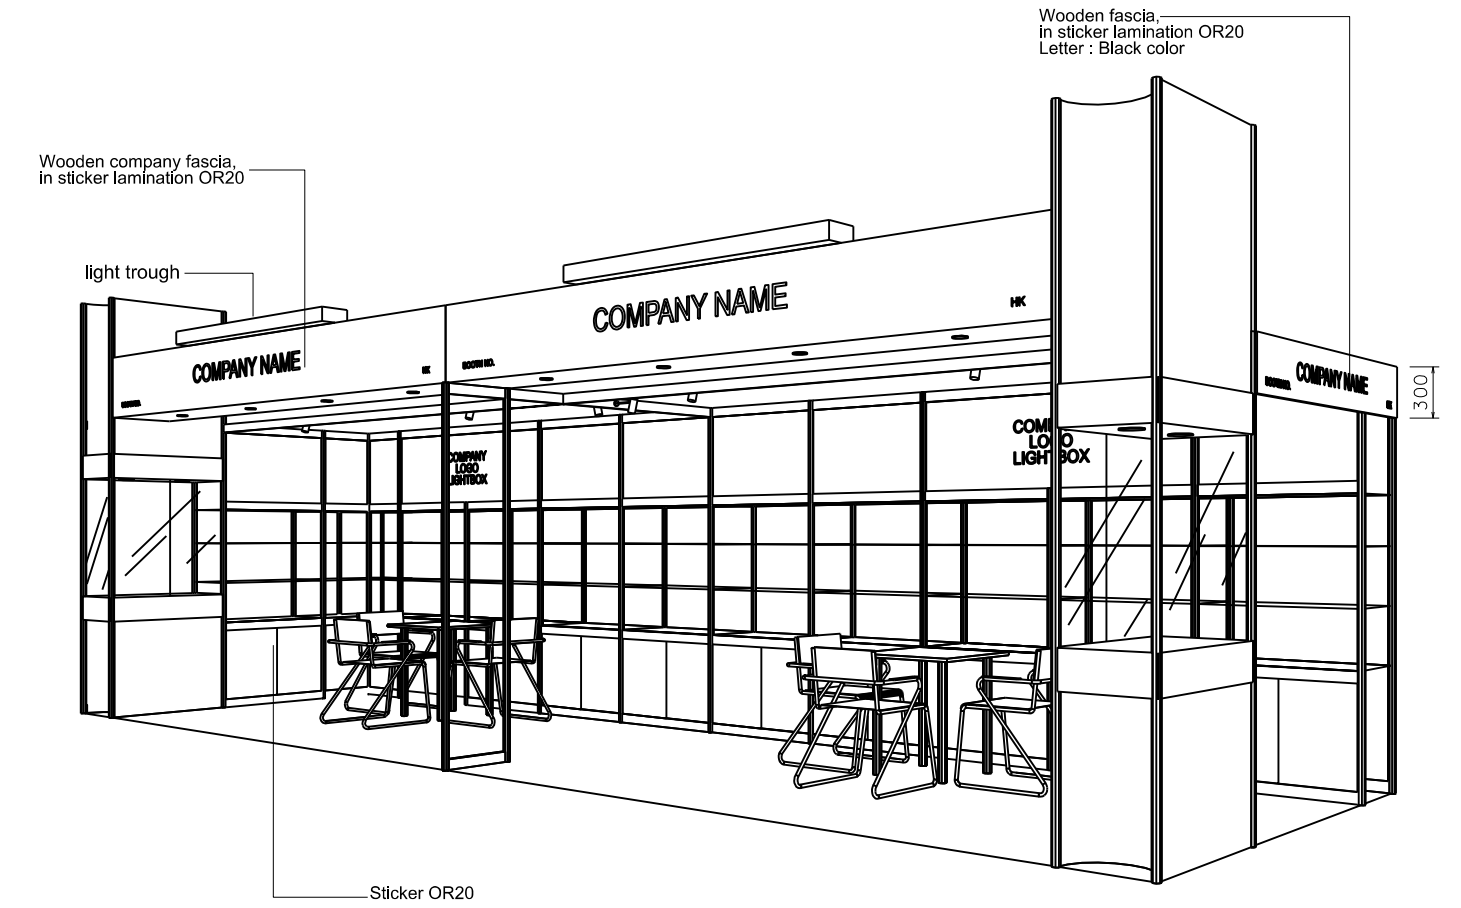

TITLE
Premium Booth
SD-D-30
10x3

PROJECT
PREMIUM BOOTH
DATE:

SHEET
SD-D08

Premium Booth 10mW x 3mD LEFT CORNER BOOTH

SD-D-30-L-CNR
10mW x 3mD x 3.5mH

BOOTH SPECIFICATION	QTY
Front glass showcase in light orange sticker lamination with glass sliding door. 2 x 13W LED recess downlight & 2 x 7W LED uplight & downlight	2
Company Logo Lightbox w/ 4 x LED T5 tube (2mL)	2
Tall showcase in light orange sticker lamination (without glass door), w/ 2 layers glass shelf, 3 x 7W LED downlight, cabinet underneath (1mW x 0.5mD x 2.5mH)	11.5
Square meeting table (0.7m X0.7m x 0.75mH)	2
Black leather chair	6
Longarmed spotlight w/13 watt LED lamp (yellow)	6
Spotlight w/13 watt LED lamp (yellow)	4
LED T5 tube inside light trough (for fascia)	2
500w Square pin power socket	2
7W LED downlight (under fascia)	8

FILE PATH - L:\Local Fair Premium Booth 2011\SD-Layouts\SD-D layout-2d\layout-update.dgn

NOTES UNLESS OTHERWISE SPECIFIED ALL DIMENSIONS ARE IN MM.

REVISION
24/01/2014
09/01/2019

DATE: 09/01/2019
SCALE: 1 : 60 (A3)
DRAWN BY:
CHECKED BY:

TITLE
Premium Booth
SD-D-30-L
Cnr
10x3

PROJECT
PREMIUM BOOTH
DATE:

SHEET
SD-D08a

Premium Booth 10mW x 3mD RIGHT CORNER BOOTH

SD-D-30-R-CNR
10mW x 3mD x 3.5mH

PERSPECTIVE N.T.S.

BOOTH SPECIFICATION	QTY
Front glass showcase in light orange sticker lamination with glass sliding door. 2 x 13W LED recess downlight & 2 x 7W LED uplight & downlight	2
Company Logo Lightbox w/ 4 x LED T5 tube (2mL)	2
Tall showcase in light orange sticker lamination (without glass door), w/ 2 layers glass shelf, 3 x 7W LED downlight, cabinet underneath (1mW x 0.5mD x 2.5mH)	11.5
Square meeting table (0.7m X0.7m x 0.75mH)	2
Black leather chair	6
Longarmed spotlight w/13 watt LED lamp (yellow)	6
Spotlight w/13 watt LED lamp (yellow)	4
LED T5 tube inside light trough (for fascia)	2
500w Square pin power socket	2
7W LED downlight (under fascia)	8