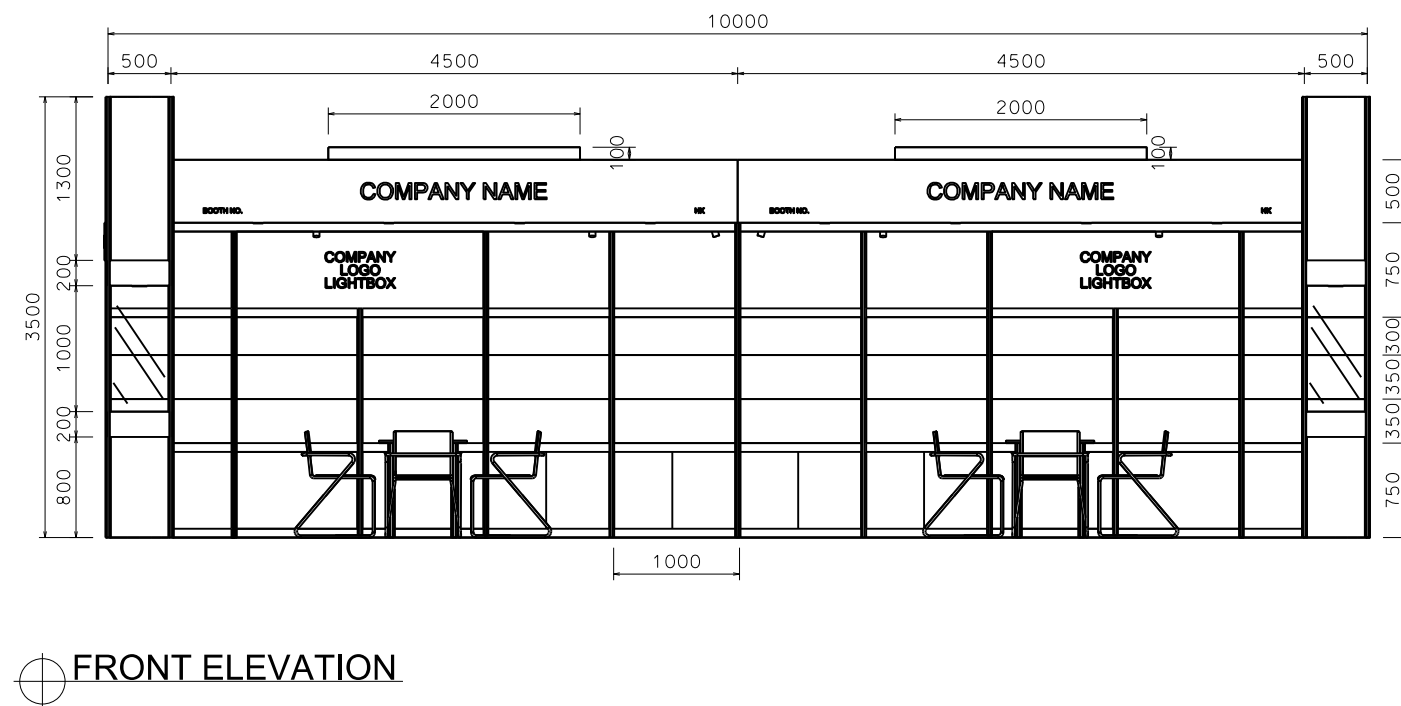

TITLE
Premium Booth
SD-D-15-R-Cnr
5x3

PROJECT
PREMIUM BOOTH
DATE: XXXXXXXX

SHEET
SD-D04b

Premium Booth 10mW x 3mD One Side Open

SD-D-30
10mW x 3mD x 3.5mH

BOOTH SPECIFICATION		QTY
	Front glass showcase in light orange sticker lamination with glass sliding door. 2 x 13W LED recess downlight & 2 x 7W LED uplight & downlight	2
	Company Logo Lightbox w/ 4 x LED T5 tube (2mL)	2
	Tall showcase in light orange sticker lamination (without glass door), w/ 2 layers glass shelf, 3 x 7W LED downlight, cabinet underneath (1mW x 0.5mD x 2.5mH)	13
	Square meeting table (0.7m X0.7m x 0.75mH)	2
	Black leather chair	6
	Longarmed spotlight w/13 watt LED lamp (yellow)	6
	Spotlight w/13 watt LED lamp (yellow)	4
	LED T5 tube inside light trough (for fascia)	2
	500w Square pin power socket	2
	7W LED downlight (under fascia)	8

TITLE
Premium Booth
SD-D-30
10x3

PROJECT
PREMIUM BOOTH
DATE:

SHEET
SD-D08

Premium Booth 10mW x 3mD LEFT CORNER BOOTH

SD-D-30-L-CNR
10mW x 3mD x 3.5mH

BOOTH SPECIFICATION	QTY
Front glass showcase in light orange sticker lamination with glass sliding door. 2 x 13W LED recess downlight & 2 x 7W LED uplight & downlight	2
Company Logo Lightbox w/ 4 x LED T5 tube (2mL)	2
Tall showcase in light orange sticker lamination (without glass door), w/ 2 layers glass shelf, 3 x 7W LED downlight, cabinet underneath (1mW x 0.5mD x 2.5mH)	11.5
Square meeting table (0.7m X0.7m x 0.75mH)	2
Black leather chair	6
Longarmed spotlight w/13 watt LED lamp (yellow)	6
Spotlight w/13 watt LED lamp (yellow)	4
LED T5 tube inside light trough (for fascia)	2
500w Square pin power socket	2
7W LED downlight (under fascia)	8