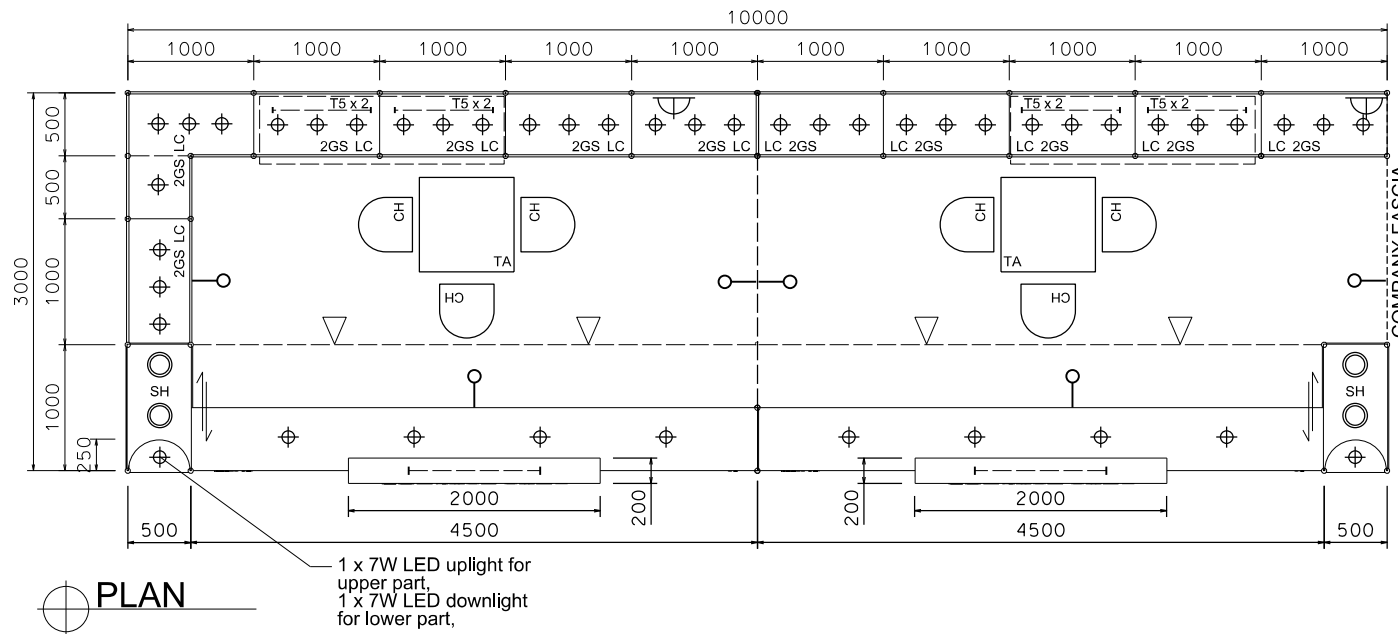

TITLE
Premium Booth
SD-D-30
10x3

PROJECT
PREMIUM BOOTH
DATE:

SHEET
SD-D08

Premium Booth 10mW x 3mD LEFT CORNER BOOTH

SD-D-30-L-CNR
10mW x 3mD x 3.5mH

BOOTH SPECIFICATION	QTY
Front glass showcase in light orange sticker lamination with glass sliding door. 2 x 13W LED recess downlight & 2 x 7W LED uplight & downlight	2
Company Logo Lightbox w/ 4 x LED T5 tube (2mL)	2
Tall showcase in light orange sticker lamination (without glass door), w/ 2 layers glass shelf, 3 x 7W LED downlight, cabinet underneath (1mW x 0.5mD x 2.5mH)	11.5
Square meeting table (0.7m X0.7m x 0.75mH)	2
Black leather chair	6
Longarmed spotlight w/13 watt LED lamp (yellow)	6
Spotlight w/13 watt LED lamp (yellow)	4
LED T5 tube inside light trough (for fascia)	2
500w Square pin power socket	2
7W LED downlight (under fascia)	8

FILE PATH - L:\Local Fair Premium Booth 2011\SD-Layouts\SD-D layout-2d\layout-update.dgn

NOTES UNLESS OTHERWISE SPECIFIED ALL DIMENSIONS ARE IN MM.

REVISION
24/01/2014
09/01/2019

DATE: 09/01/2019
SCALE: 1 : 60 (A3)
DRAWN BY:
CHECKED BY:

TITLE
Premium Booth
SD-D-30-L
Cnr
10x3

PROJECT
PREMIUM BOOTH
DATE:

SHEET
SD-D08a

Premium Booth 10mW x 3mD RIGHT CORNER BOOTH

SD-D-30-R-CNR
10mW x 3mD x 3.5mH

PERSPECTIVE N.T.S.

BOOTH SPECIFICATION	QTY
Front glass showcase in light orange sticker lamination with glass sliding door. 2 x 13W LED recess downlight & 2 x 7W LED uplight & downlight	2
Company Logo Lightbox w/ 4 x LED T5 tube (2mL)	2
Tall showcase in light orange sticker lamination (without glass door), w/ 2 layers glass shelf, 3 x 7W LED downlight, cabinet underneath (1mW x 0.5mD x 2.5mH)	11.5
Square meeting table (0.7m X0.7m x 0.75mH)	2
Black leather chair	6
Longarmed spotlight w/13 watt LED lamp (yellow)	6
Spotlight w/13 watt LED lamp (yellow)	4
LED T5 tube inside light trough (for fascia)	2
500w Square pin power socket	2
7W LED downlight (under fascia)	8