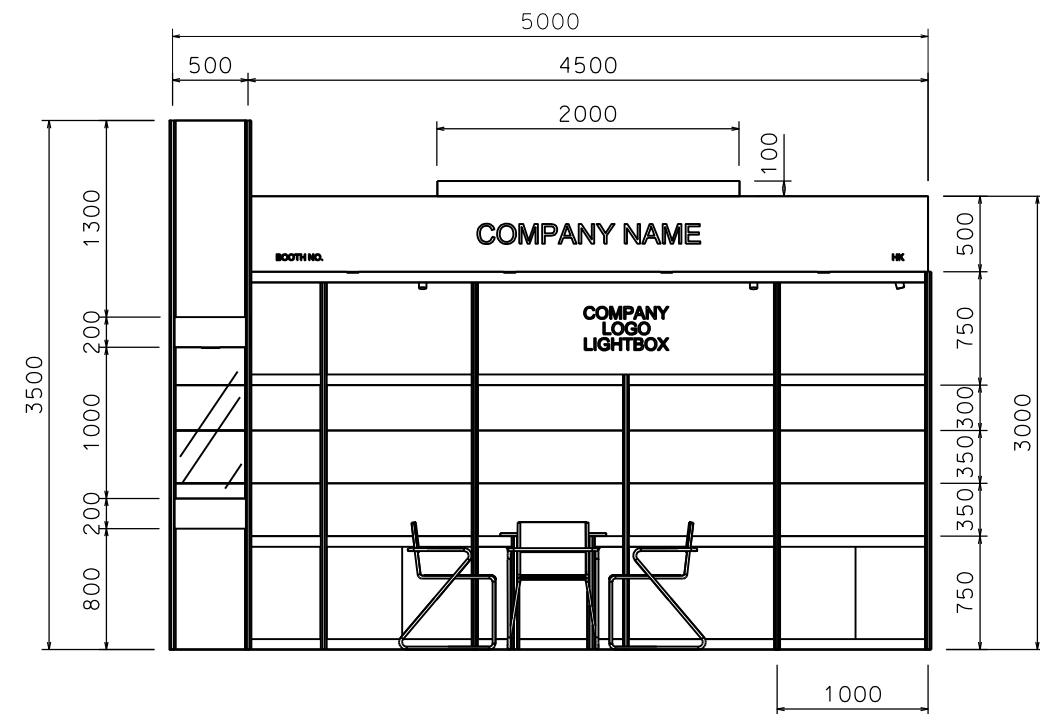

Premium Booth 5mW x 3mD One side open

SD-D-15
5mW x 3mD x 3.5mH

Plan

1 x 7W LED uplight for upper part,
1 x 7W LED downlight for lower part,

Top Elevation

COLOUR PERSPECTIVE N.T.S

PERSPECTIVE N.T.S

BOOTH SPECIFICATION		QTY
	Front glass showcase in light orange sticker lamination with glass sliding door. 2 x 13W LED recess downlight & 2 x 7W LED uplight and downlight	1
	Company logo lightbox w/ 4 x LED T5 tube (2mL)	1
	Tall showcase in light orange sticker lamination (without glass door), w/ 2 layers glass shelf, 3x 7W LED downlight, cabinet underneath (1mW x 0.5mD x 2.5mH)	6.5
	Square meeting table (0.7m X0.7m x 0.75mH)	1
	Black leather chair	3
	Pegboard w/ 30 hooks (2.5mH)	1
	Longarmed spotlight w/13 watt LED lamp (yellow)	3
	Spotlight w/ 13w LED lamp (Yellow)	2
	LED T5 tube inside light trough	1
	500w Square pin power socket	1
	7W LED downlight (under fascia)	4

Plan

1 x 7W LED uplight for upper part,
1 x 7W LED downlight for lower part,

COLOUR PERSPECTIVE N.T.S

Top Elevation

PERSPECTIVE N.T.S

BOOTH SPECIFICATION		QTY
	Front glass showcase in light orange sticker lamination with glass sliding door. 2 x 13W LED recess downlight & 2 x 7W LED uplight and downlight	1
	Company logo lightbox w/ 4 x LED T5 tube (2mL)	1
	Tall showcase in light orange sticker lamination (without glass door), w/ 2 layers glass shelf, 3x 7W LED downlight, cabinet underneath (1mW x 0.5mD x 2.5mH)	6.5
	Square meeting table (0.7m X0.7m x 0.75mH)	1
	Black leather chair	3
	Longarmed spotlight w/13 watt LED lamp (yellow)	3
	Spotlight w/ 13W LED lamp (Yellow)	2
	LED T5 tube inside light trough	1
	500w Square pin power socket	1
	7W LED downlight (under fascia)	4