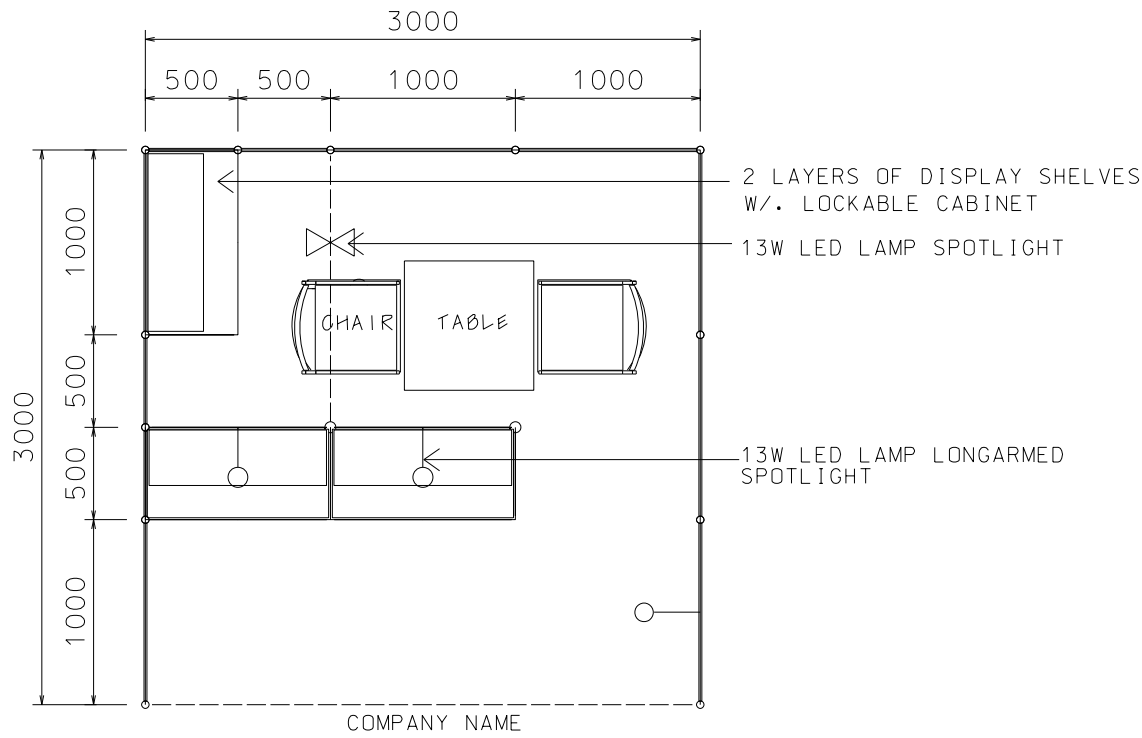

Hong Kong Toys & Games Fair

香港玩具展

3M x 3M Standard Booth with Meeting Room Specification

三米乘三米標準攤位附設會議房規格

PLAN

PERSPECTIVE

ELEVATION

BOOTH SPECIFICATIONS		QTY.
	1000W x 500D x 750H mm LOCKABLE CABINET	3
	2000W x 300D WOODEN DISPLAY SHELF	2
	1000W x 300D WOODEN DISPLAY SHELF	2
	13W LED LAMP SPOTLIGHT (YELLOW LIGHT)	2
	13W LED LAMP LONGARMED SPOTLIGHT (YELLOW LIGHT)	3
	700W x 700D x 750H MEETING TABLE	1
	BLACK LEATHER CHAIR	2
	CEILING BEAM	1.5M
	RUBBISH BIN & CARPET (9sqm.)	