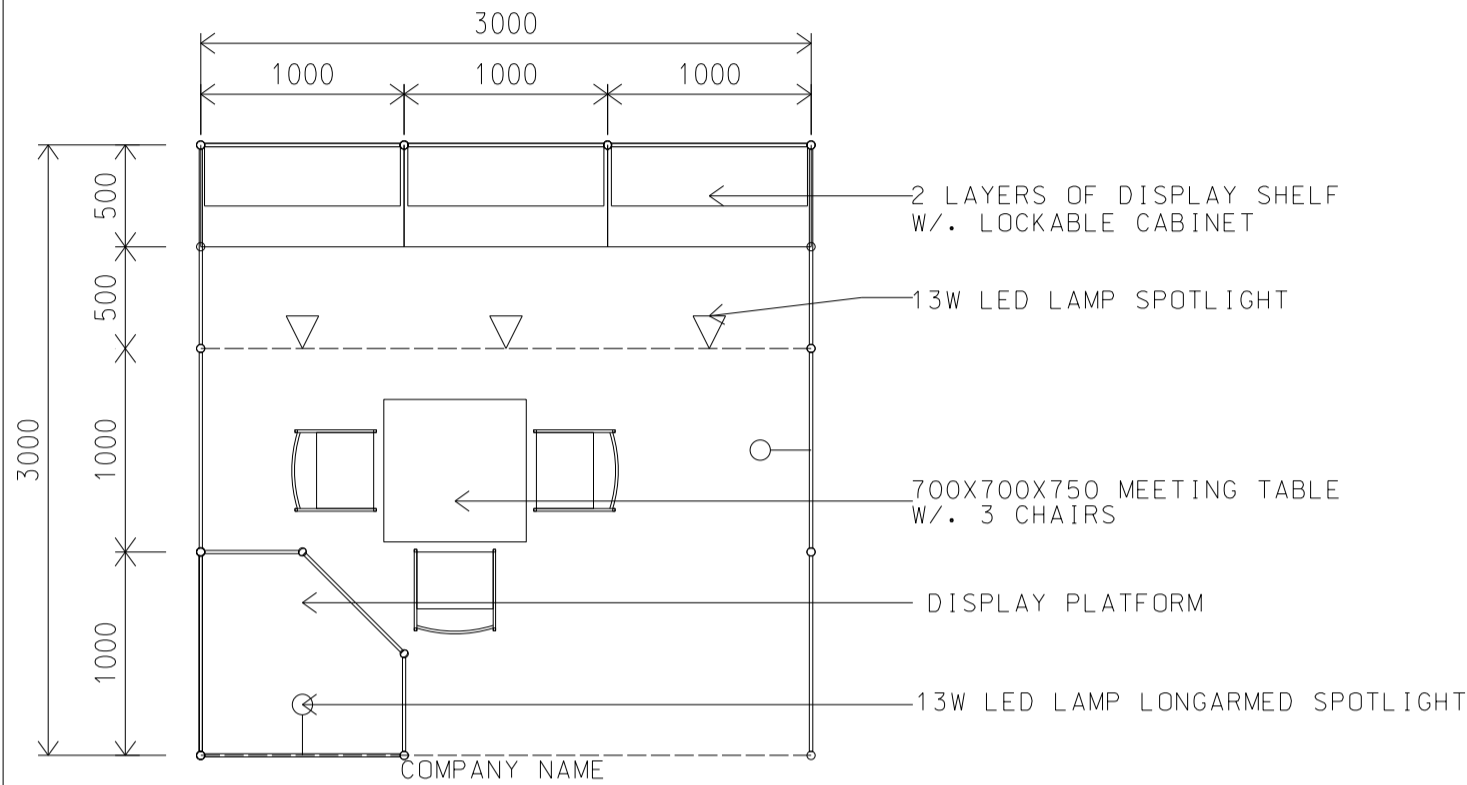

### 3M x 3M Standard Booth

三米乘三米標準攤位

BOOTH SPECIFICATIONS		QTY.
	LOCKABLE CABINET 1000L x 500W x 750H mm	3
	WOODEN DISPLAY SHELF FLAT (3000W X 300D mm)	2
	13W LED LAMP SPOTLIGHT (YELLOW LIGHT)	3
	13W LED LAMP LONGARMED SPOTLIGHT (YELLOW LIGHT)	2
	700W x 700D x 750H mm MEETING TABLE	1
	BLACK LEATHER CHAIR	3
	CEILING BEAM	3M
	DISPLAY PLATFORM	1
	RUBBISH BIN & CARPET (9sqm.)	