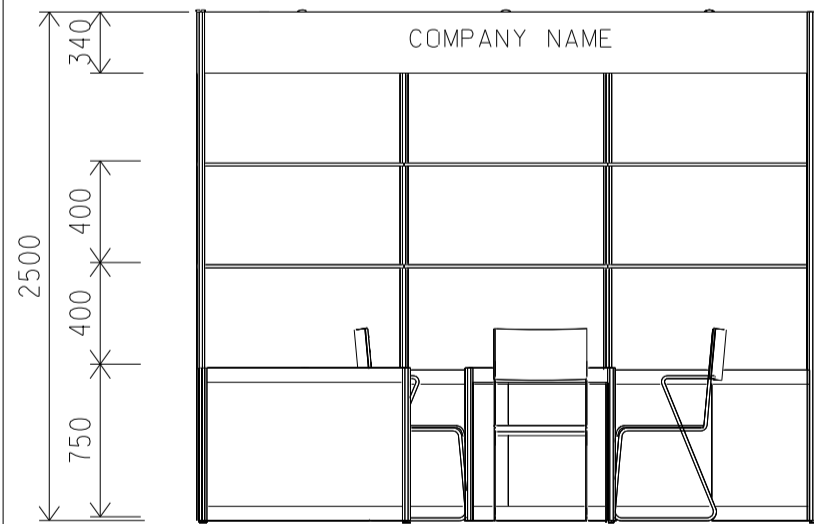

### 3M x 3M Standard Booth

三米乘三米標準攤位

BOOTH SPECIFICATIONS		QTY.
	LOCKABLE CABINET 1000L x 500W x 750H mm	3
	WOODEN DISPLAY SHELF FLAT (3000W X 300D mm)	2
	13W LED LAMP SPOTLIGHT (YELLOW LIGHT)	3
	13W LED LAMP LONGARMED SPOTLIGHT (YELLOW LIGHT)	2
	700W x 700D x 750H mm MEETING TABLE	1
	BLACK LEATHER CHAIR	3
	CEILING BEAM	3M
	DISPLAY PLATFORM	1
	RUBBISH BIN & CARPET (9sqm.)	