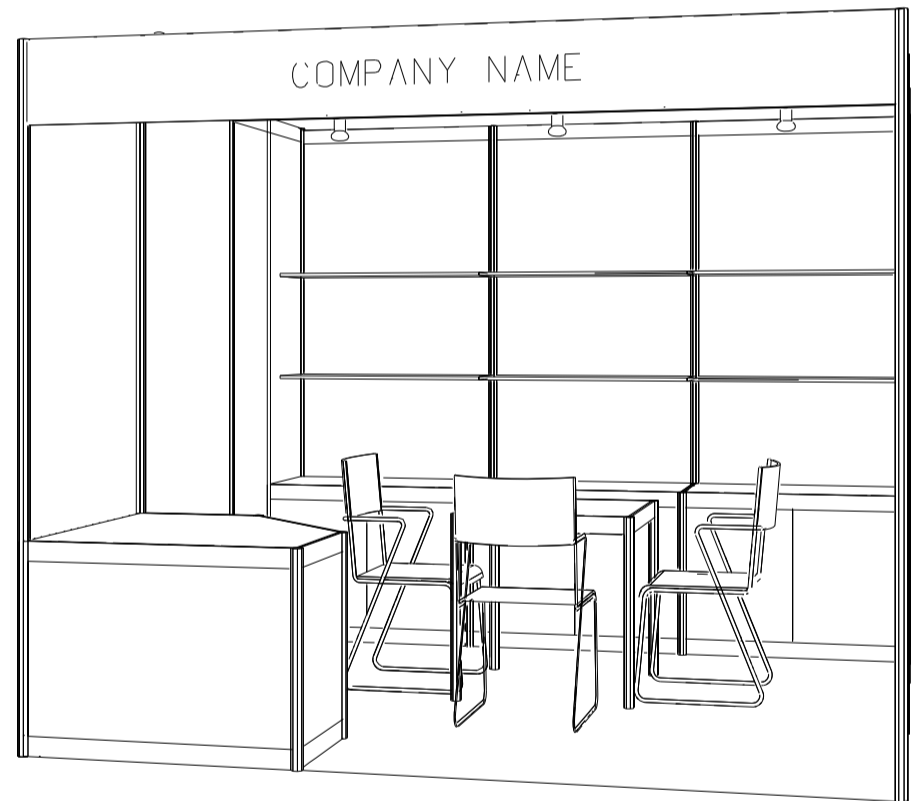

### 3M x 3M Standard Booth

三米乘三米標準攤位

BOOTH SPECIFICATIONS		QTY.
	LOCKABLE CABINET 1000L x 500W x 750H mm	3
	WOODEN DISPLAY SHELF FLAT (3000W X 300D mm)	2
	13W LED LAMP SPOTLIGHT (YELLOW LIGHT)	3
	13W LED LAMP LONGARMED SPOTLIGHT (YELLOW LIGHT)	2
	700W x 700D x 750H mm MEETING TABLE	1
	BLACK LEATHER CHAIR	3
	CEILING BEAM	3M
	DISPLAY PLATFORM	1
	RUBBISH BIN & CARPET (9sqm.)	