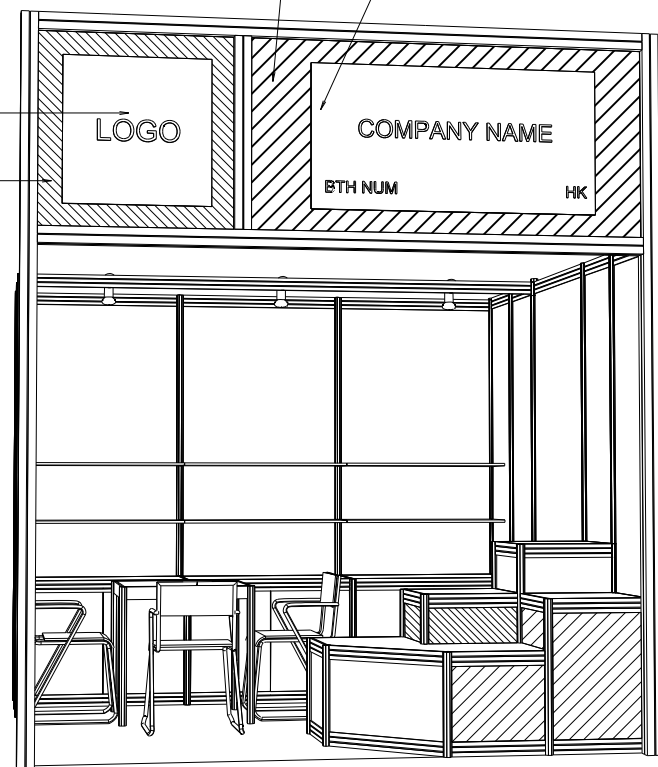

### 3M x 3M Deluxe Booth

三米乘三米高級攤位

STICKER FIN.  
(RESPECT M-3164 GREEN)

WHITE FOAMBOARD W/  
BLACK STICKER COMPANY NAME

WHITE FOAMBOARD W/  
BLACK STICKER COMPANY NAME  
CUT-OUT PLYWOOD SHAPE  
COLOR STICKER LAMINATION  
(RESPECT M-3178 ORANGE)

BOOTH SPECIFICATIONS		QTY.
	LOCKABLE CABINET 1000L x 500W x 750H mm	3
	WOODEN DISPLAY SHELF FLAT (3000W X 300D mm)	2
	DISPLAY PLATFORM IN STICKER LAMINATIONS 500 / 750 / 1000mmH	1
	13W LED LAMP SPOTLIGHT (YELLOW LIGHT)	3
	13W LED LAMP LONGARMED SPOTLIGHT (300MM) (YELLOW LIGHT)	2
	500w SQUARE PIN SOCKET	1
	700W x 700D x 750H mm MEETING TABLE	1
	BLACK LEATHER CHAIR	3
	CEILING BEAM	3M
	COMPANY LOGO	1
	RUBBISH BIN & CARPET (9sqm.)	