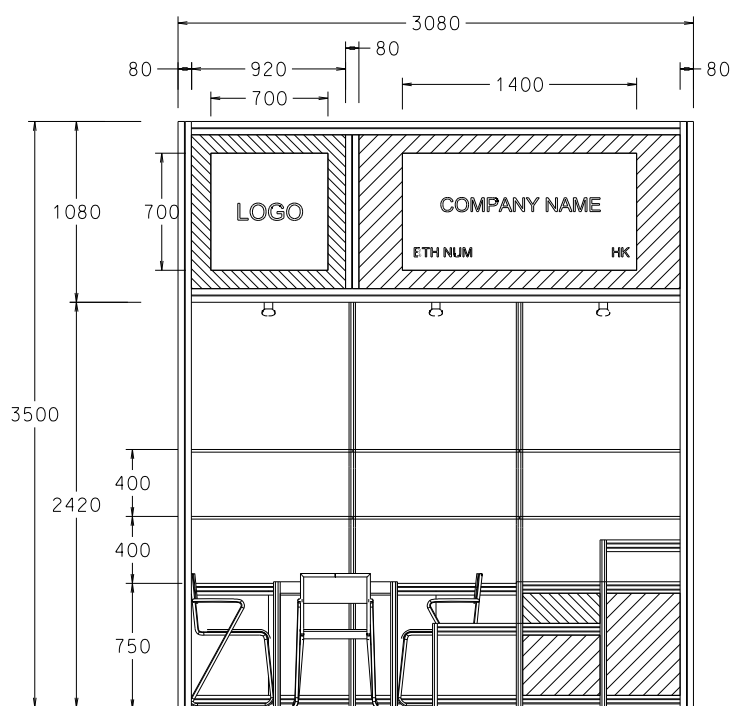

### 3M x 3M Deluxe Booth

三米乘三米高級攤位

STICKER FIN.  
(RESPECT M-3164 GREEN)

WHITE FOAMBOARD W/  
BLACK STICKER COMPANY NAME

WHITE FOAMBOARD W/  
BLACK STICKER COMPANY NAME  
CUT-OUT PLYWOOD SHAPE  
COLOR STICKER LAMINATION  
(RESPECT M-3178 ORANGE)

BOOTH SPECIFICATIONS		QTY.
	LOCKABLE CABINET 1000L x 500W x 750H mm	3
	WOODEN DISPLAY SHELF FLAT (3000W X 300D mm)	2
	DISPLAY PLATFORM IN STICKER LAMINATIONS 500 / 750 / 1000mmH	1
	13W LED LAMP SPOTLIGHT (YELLOW LIGHT)	3
	13W LED LAMP LONGARMED SPOTLIGHT (300MM) (YELLOW LIGHT)	2
	500w SQUARE PIN SOCKET	1
	700W x 700D x 750H mm MEETING TABLE	1
	BLACK LEATHER CHAIR	3
	CEILING BEAM	3M
	COMPANY LOGO	1
	RUBBISH BIN & CARPET (9sqm.)	