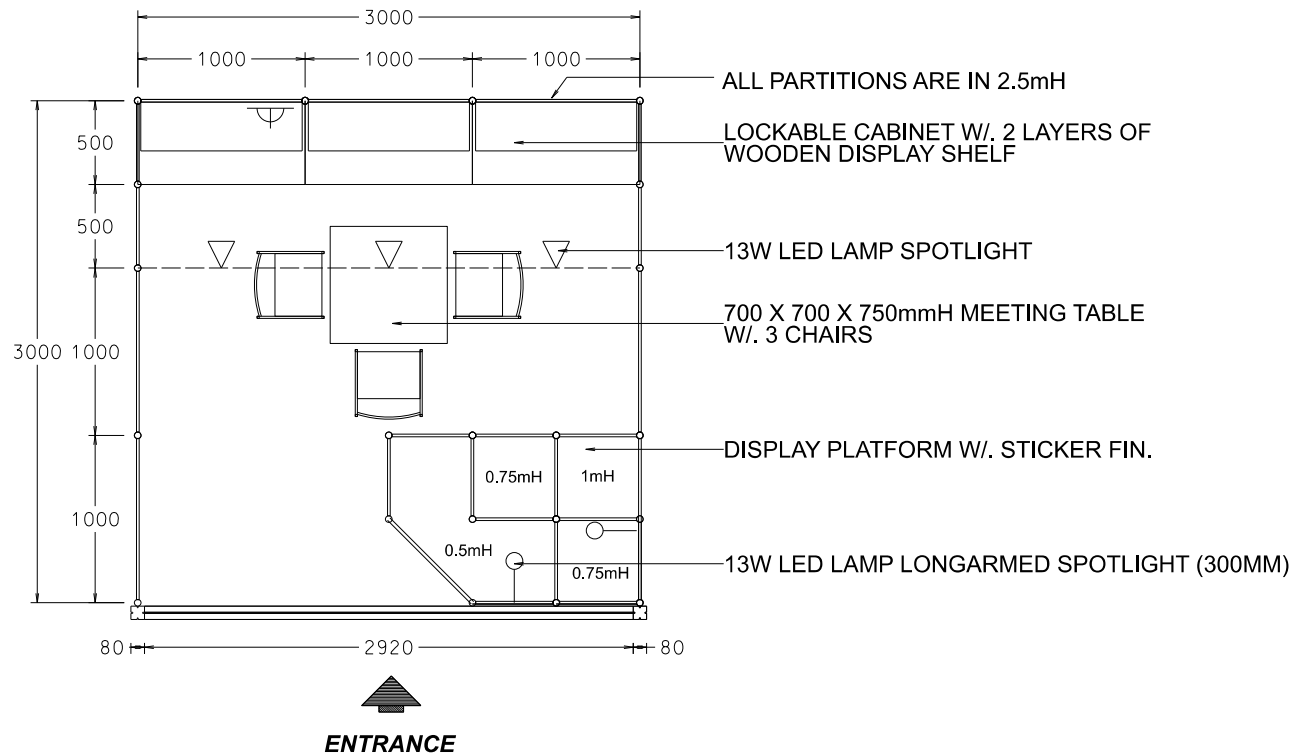

### 3M x 3M Deluxe Booth

三米乘三米高級攤位

STICKER FIN.  
(RESPECT M-3164 GREEN)

WHITE FOAMBOARD W/  
BLACK STICKER COMPANY NAME

WHITE FOAMBOARD W/  
BLACK STICKER COMPANY NAME  
CUT-OUT PLYWOOD SHAPE  
COLOR STICKER LAMINATION  
(RESPECT M-3178 ORANGE)

BOOTH SPECIFICATIONS		QTY.
	LOCKABLE CABINET 1000L x 500W x 750H mm	3
	WOODEN DISPLAY SHELF FLAT (3000W X 300D mm)	2
	DISPLAY PLATFORM IN STICKER LAMINATIONS 500 / 750 / 1000mmH	1
	13W LED LAMP SPOTLIGHT (YELLOW LIGHT)	3
	13W LED LAMP LONGARMED SPOTLIGHT (300MM) (YELLOW LIGHT)	2
	500w SQUARE PIN SOCKET	1
	700W x 700D x 750H mm MEETING TABLE	1
	BLACK LEATHER CHAIR	3
	CEILING BEAM	3M
	COMPANY LOGO	1
	RUBBISH BIN & CARPET (9sqm.)	