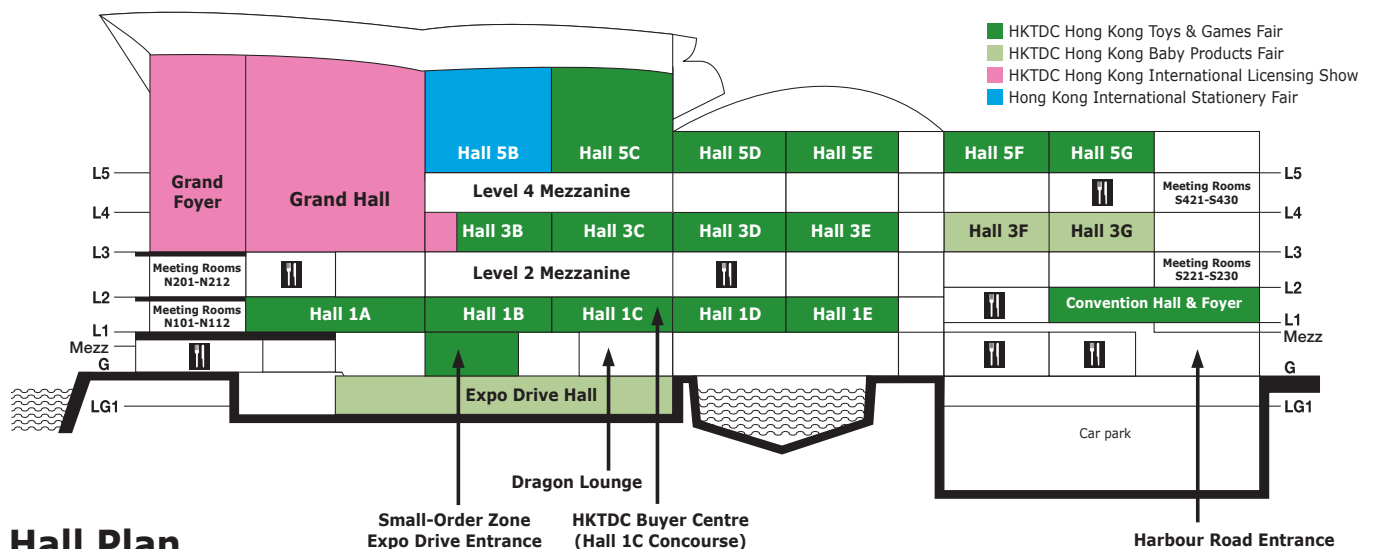

Guide to Zones and Group Pavilions

Zone	Hall Location/Site
Brand Name Gallery - premium zone for branded toys	Halls 1D-E
Candy Toys	Hall 3E
Educational Toys & Games	Halls 1A-B
Electronic & Remote Control Toys	Halls 1B-C, Hall 3B
Festive & Party Items, Toys Parts & Accessories	Hall 3D
Kidult World • Hobby Goods • Magic Items • Vehicles, Mechanical Toys & Action Figures	Hall 3E
Multiple Toys Products/ General Merchandise	Hall 3B, Convention Hall
Outdoor & Sporting Items	Hall 3C
Paper Products & Toy Packaging	Hall 3E
Smart-Tech Toys New	Hall 1D
Soft Toys & Dolls	Hall 3D
Testing, Inspection & Certification Services	Hall 3D
Trade Services	Hall 3B
Video Games	Hall 1B

Group Pavilion	Hall Location/Site
Chinese Mainland	Halls 5C-E, F-G
Indonesia New	Hall 5C
Korea	Hall 3C Concourse
Spain	Hall 1B Concourse
Taiwan	Hall 5E
Thailand	Hall 5C
World of Toys Pavilion	Halls 1C Concourse & 1D Concourse

Concurrent Event	Hall Location/Site
HKTDC Hong Kong Baby Products Fair	Halls 3F-G, Expo Drive Hall
HKTDC Hong Kong International Licensing Show	Grand Hall, Foyer & Hall 3B
Hong Kong International Stationery Fair	Hall 5B

Booth Legend

展位位置圖例

Hall Location/Site 展覽廳位置/場地	Level 樓層
1A-1E Halls 展覽廳 1A-1E	L1 一樓
1CON Hall 1 Concourse 展覽廳1大堂	L1 一樓
3B-3E Halls 展覽廳 3B-3E	L3 三樓
3CON Hall 3 Concourse 展覽廳3大堂	L3 三樓
5C-5G Halls 展覽廳 5C-5G	L5 五樓
CH Convention Hall & Foyer 會議廳及前廳	L1 一樓