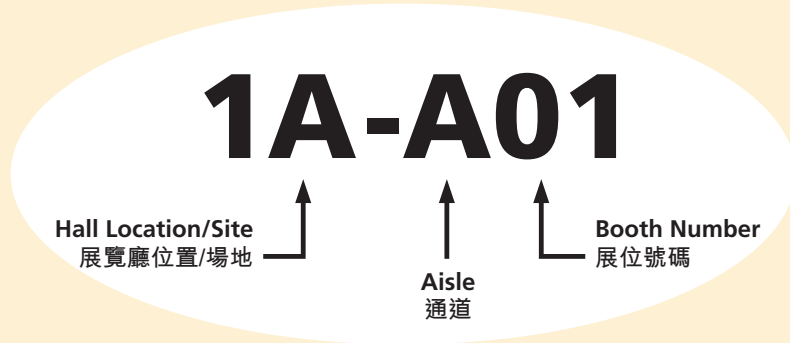

Guide to Zones and Group Pavilions

Zone	Hall Location/Site
Brand Name Gallery - premium zone for branded toys	Halls 1D-E
Candy Toys	Hall 3E
Educational Toys & Games	Halls 1A-B
Electronic & Remote Control Toys	Halls 1B-C, Hall 3B
Festive & Party Items, Toys Parts & Accessories	Hall 3D
Kidult World • Hobby Goods • Magic Items • Vehicles, Mechanical Toys & Action Figures	Hall 3E
Multiple Toys Products/ General Merchandise	Hall 3B, Convention Hall
Outdoor & Sporting Items	Hall 3C
Paper Products & Toy Packaging	Hall 3E
Smart-Tech Toys New	Hall 1D
Soft Toys & Dolls	Hall 3D
Testing, Inspection & Certification Services	Hall 3D
Trade Services	Hall 3B
Video Games	Hall 1B

Group Pavilion	Hall Location/Site
Chinese Mainland	Halls 5C-E, F-G
Indonesia New	Hall 5C
Korea	Hall 3C Concourse
Spain	Hall 1B Concourse
Taiwan	Hall 5E
Thailand	Hall 5C
World of Toys Pavilion	Halls 1C Concourse & 1D Concourse

Concurrent Event	Hall Location/Site
HKTDC Hong Kong Baby Products Fair	Halls 3F-G, Expo Drive Hall
HKTDC Hong Kong International Licensing Show	Grand Hall, Foyer & Hall 3B
Hong Kong International Stationery Fair	Hall 5B

Booth Legend

展位位置圖例

Hall Location/Site 展覽廳位置/場地	Level 樓層
1A-1E Halls 展覽廳 1A-1E	L1 一樓
1CON Hall 1 Concourse 展覽廳1大堂	L1 一樓
3B-3E Halls 展覽廳 3B-3E	L3 三樓
3CON Hall 3 Concourse 展覽廳3大堂	L3 三樓
5C-5G Halls 展覽廳 5C-5G	L5 五樓
CH Convention Hall & Foyer 會議廳及前廳	L1 一樓