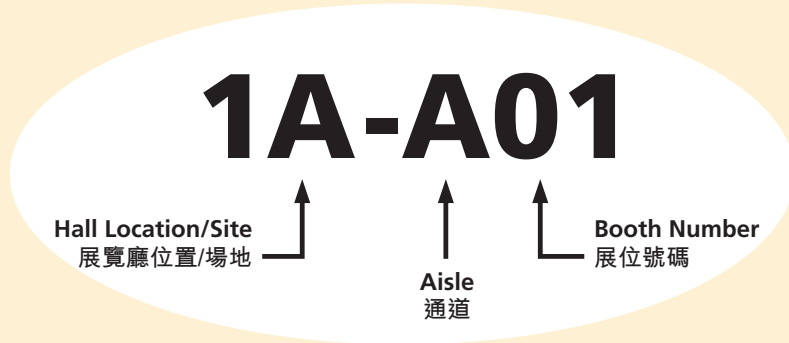

# Guide to Zones and Group Pavilions

Zone	Hall Location/Site
Animal Kingdom Display Area <span style="color: green; font-weight: bold;">New</span>	Hall 1E Concourse
Brand Name Gallery - premium zone for branded toys	Halls 1D-E
Candy Toys	Hall 3D Concourse
Eco Toys Display Zone	Hall 1E Concourse
Educational Toys & Games	Halls 1A-B
Electronic & Remote Control Toys	Halls 1B-C, Hall 3B, Level 2 Mezzanine
Hobby Goods	Halls 3B-C
Magic Items	Hall 3C
Multiple Toys Products / General Merchandise	Halls 5B-C, Convention Foyer, Level 2 Mezzanine
Outdoor & Sporting Items	Hall 3C
Paper Products & Toy Packaging	Hall 3B Concourse
Party Items	Hall 5B
Soft Toys & Dolls	Halls 3C-D
Testing, Inspection & Certification Services	Hall 3D
Toy Parts & Accessories	Hall 5B
Trade Services	Hall 5B
Vehicles, Mechanical Toys & Action Figures	Hall 3B
Video Games	Hall 1B

Group Pavilion	Hall Location/Site
Chinese Mainland	Halls 5C-G & Concourse, Convention Hall
India	Hall 5C
Korea	Hall 3C Concourse
Spain	Hall 1B Concourse
Taiwan	Hall 5E
Thailand	Hall 5C
World of Toys Pavilion	Halls 1C Concourse & 1D Concourse

Concurrent Event	Hall Location/Site
HKTDC Hong Kong Baby Products Fair	Halls 3D-F, Level 4 Mezzanine
HKTDC Hong Kong International Licensing Show	Hall 3G
Hong Kong International Stationery Fair	Grand Hall & Foyer

## 展位位置圖例

Hall Location/Site 展覽廳位置/場地	Level 樓層
<b>1A-1E</b> Halls 展覽廳 1A-1E	L1 一樓
<b>1CON</b> Hall 1 Concourse 展覽廳1大堂	L1 一樓
<b>3B-3G</b> Halls 展覽廳 3B-3G	L3 三樓
<b>3CON</b> Hall 3 Concourse 展覽廳3大堂	L3 三樓
<b>5B-5G</b> Halls 展覽廳 5B-5G	L5 五樓
<b>5CON</b> Hall 5 Concourse 展覽廳5大堂	L5 五樓
<b>CH</b> Convention Hall & Foyer 會議廳及前廳	L1 一樓
<b>M2</b> Level 2 Mezzanine 二樓大堂中樓	L2 二樓