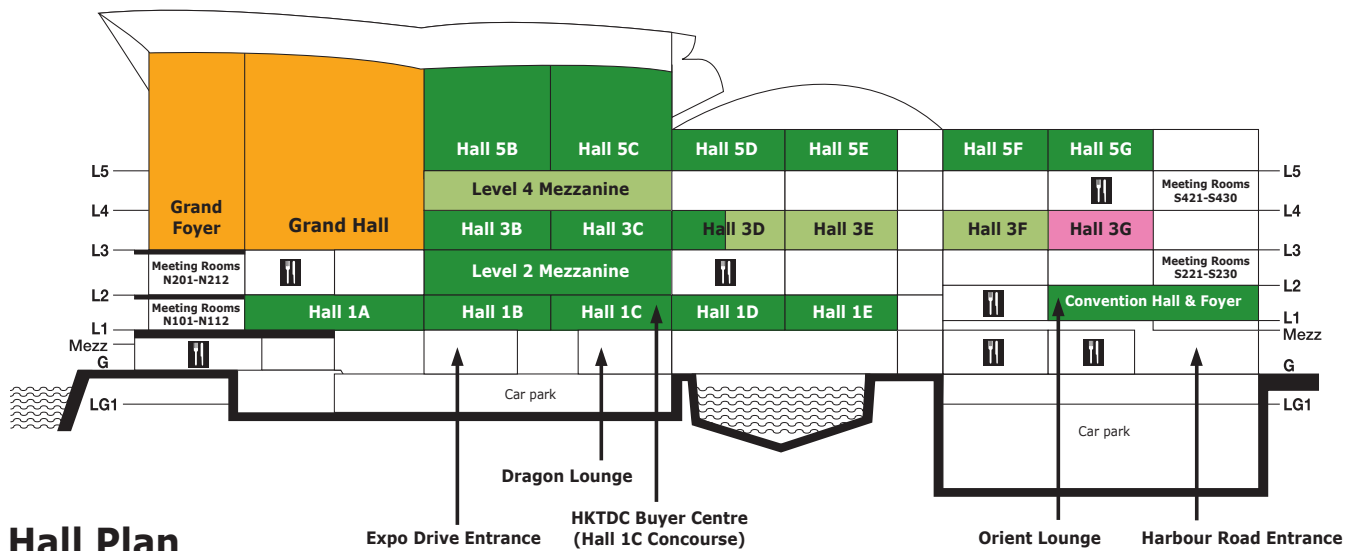

# Guide to Zones and Group Pavilions

Zone	Hall Location/Site
Animal Kingdom Display Area <span style="color: green; font-weight: bold;">New</span>	Hall 1E Concourse
Brand Name Gallery - premium zone for branded toys	Halls 1D-E
Candy Toys	Hall 3D Concourse
Eco Toys Display Zone	Hall 1E Concourse
Educational Toys & Games	Halls 1A-B
Electronic & Remote Control Toys	Halls 1B-C, Hall 3B, Level 2 Mezzanine
Hobby Goods	Halls 3B-C
Magic Items	Hall 3C
Multiple Toys Products / General Merchandise	Halls 5B-C, Convention Foyer, Level 2 Mezzanine
Outdoor & Sporting Items	Hall 3C
Paper Products & Toy Packaging	Hall 3B Concourse
Party Items	Hall 5B
Soft Toys & Dolls	Halls 3C-D
Testing, Inspection & Certification Services	Hall 3D
Toy Parts & Accessories	Hall 5B
Trade Services	Hall 5B
Vehicles, Mechanical Toys & Action Figures	Hall 3B
Video Games	Hall 1B

Group Pavilion	Hall Location/Site
Chinese Mainland	Halls 5C-G & Concourse, Convention Hall
India	Hall 5C
Korea	Hall 3C Concourse
Spain	Hall 1B Concourse
Taiwan	Hall 5E
Thailand	Hall 5C
World of Toys Pavilion	Halls 1C Concourse & 1D Concourse

Concurrent Event	Hall Location/Site
HKTDC Hong Kong Baby Products Fair	Halls 3D-F, Level 4 Mezzanine
HKTDC Hong Kong International Licensing Show	Hall 3G
Hong Kong International Stationery Fair	Grand Hall & Foyer

## 展位位置圖例

Hall Location/Site 展覽廳位置/場地	Level 樓層
<b>1A-1E</b> Halls 展覽廳 1A-1E	L1 一樓
<b>1CON</b> Hall 1 Concourse 展覽廳1大堂	L1 一樓
<b>3B-3G</b> Halls 展覽廳 3B-3G	L3 三樓
<b>3CON</b> Hall 3 Concourse 展覽廳3大堂	L3 三樓
<b>5B-5G</b> Halls 展覽廳 5B-5G	L5 五樓
<b>5CON</b> Hall 5 Concourse 展覽廳5大堂	L5 五樓
<b>CH</b> Convention Hall & Foyer 會議廳及前廳	L1 一樓
<b>M2</b> Level 2 Mezzanine 二樓大堂中樓	L2 二樓