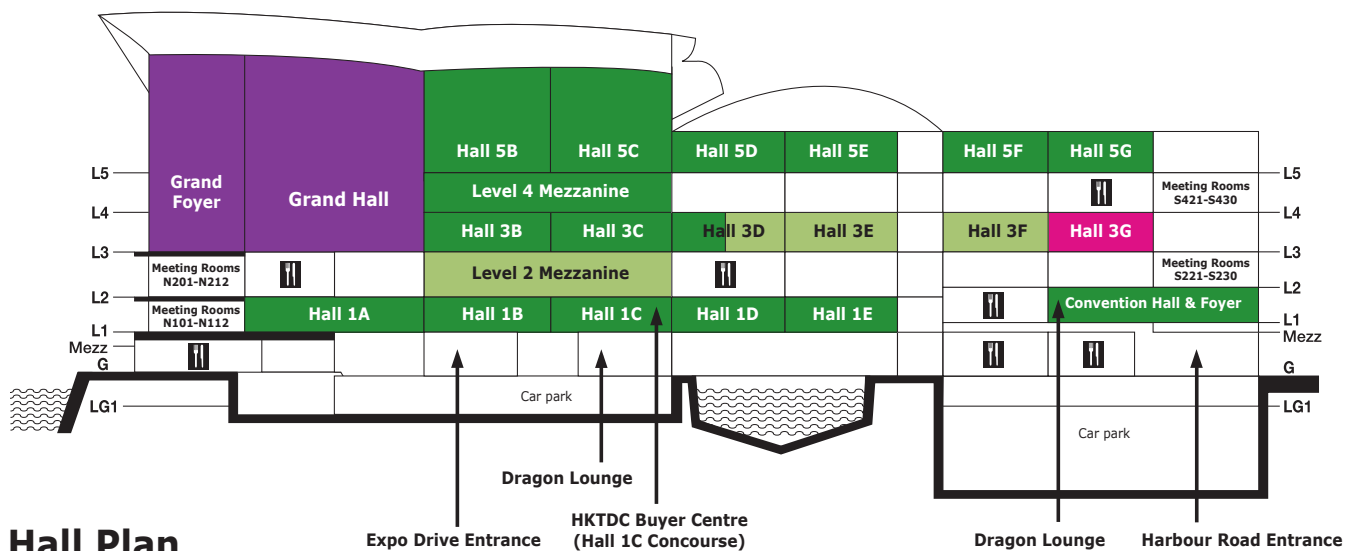

Guide to Zones and Group Pavilions

Zone	Hall Location/Site
Brand Name Gallery - premium zone for branded toys	Halls 1D-E
Candy Toys	Hall 3D Concourse
Eco Toys and Baby Products Display Zone	Hall 3F Concourse
Educational Toys & Games	Halls 1A-B
Electronic & Remote Control Toys	Halls 1B-C & 3B
Hobby Goods	Halls 3B-C
Magic Items	Hall 3C
Multiple Toys Products / General Merchandise	Halls 5B-C, Convention Foyer, Level 4 Mezzanine
Outdoor & Sporting Items	Hall 3C
Paper Products & Toy Packaging	Hall 3B Concourse
Party Items, Toy Parts & Accessories	Hall 5B
Soft Toys & Dolls	Halls 3C-D
Testing, Inspection & Certification Services	Hall 3D
Trade Service & Publications	Hall 5B
Vehicles, Mechanical Toys & Action Figures	Hall 3B
Video Games	Hall 1B

Group Pavilion	Hall Location/Site
Chinese Mainland	Halls 5C-G & Concourse, Convention Hall
India	Hall 5C
Korea	Hall 3C Concourse
Pakistan	Hall 5C
Spain	Hall 1B Concourse
Taiwan	Hall 5E
Thailand	Hall 5C
World of Toys Pavilion	Hall 1C Concourse & 1D Concourse

Concurrent Event	Hall Location/Site
HKTDC Hong Kong Baby Products Fair	Halls 3D-F, Level 2 Mezzanine
HKTDC Hong Kong International Licensing Show	Hall 3G
Hong Kong International Stationery Fair	Grand Hall & Foyer

Booth Legend

展位位置圖例

Hall Location/Site 展覽廳位置/場地	Level 樓層
1A-1E Halls 展覽廳 1A-1E	L1 一樓
1CON Hall 1 Concourse 展覽廳1大堂	L1 一樓
3B-3G Halls 展覽廳 3B-3G	L3 三樓
3CON Hall 3 Concourse 展覽廳3大堂	L3 三樓
5B-5G Halls 展覽廳 5B-5G	L5 五樓
5CON Hall 5 Concourse 展覽廳5大堂	L5 五樓
CH Convention Hall & Foyer 會議廳及前廳	L1 一樓
GH Grand Hall & Foyer 大會堂及前廳	L3 三樓
M2 Level 2 Mezzanine 二樓大堂中樓	L2 二樓
M4 Level 4 Mezzanine 四樓大堂中樓	L4 四樓