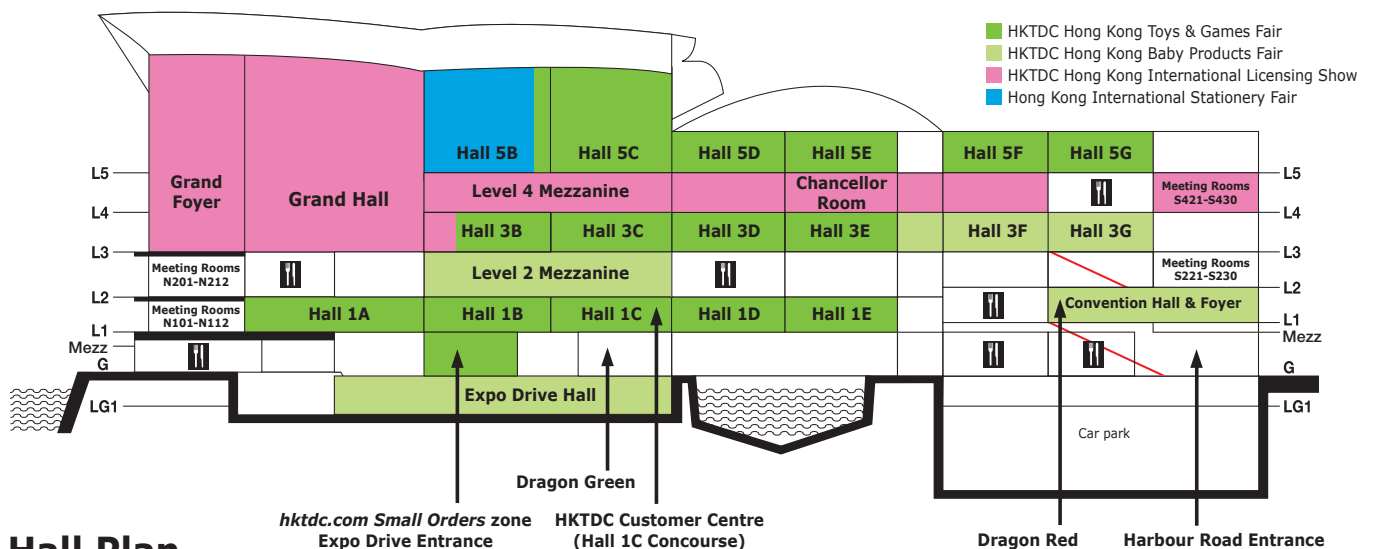

# Guide to Zones and Group Pavilions

Zone	Hall Location/Site
Brand Name Gallery - premium zone for branded toys	Halls 1D-E
Educational Toys & Games	Halls 1A-B
Electronic & Remote Control Toys	Halls 1B-C, Halls 3B-C
Entrepreneur zone	Hall 3B
Festive & Party Items	Hall 3D
Fireworks	Hall 3E
Kidult World • Hobby Goods • Magic Items • Models & Figurines • Action & War Games	Hall 3E
Multiple Toys Products	Hall 3B
Paper Products & Toy Packaging	Hall 3E
Pet Toys	Hall 3B
Smart-Tech Toys	Hall 1C
Soft Toys & Dolls	Hall 3D
Testing, Inspection & Certification Services	Hall 3D
Trade Services	Hall 3B Concourse
Vehicle Toys	Hall 3E
World of Outdoor and Sporting Goods	Hall 3C

Group Pavilion	Hall Location/Site
Mainland China	Halls 5B-E
Korea	Hall 3C Concourse
Spain	Hall 1B Concourse
Taiwan	Hall 5E
United Kingdom	Hall 3E
World of Toys Pavilion	Halls 1C Concourse & 1D Concourse

Concurrent Event	Hall Location/Site
HKTDC Hong Kong Baby Products Fair	Halls 3F-G, Hall 3 Concourse, Expo Drive Hall, Level 2 Mezzanine, Convention Hall & Foyer
HKTDC Hong Kong International Licensing Show	Grand Hall, Foyer & Hall 3B, Level 4 Mezzanine, Chancellor Room, Meeting Rooms S421-S430
Hong Kong International Stationery Fair	Hall 5B

## 展位位置圖例

Hall Location/Site 展覽廳位置/場地	Level 樓層
<b>1A-1E</b> Halls 展覽廳 1A-1E	L1 一樓
<b>1CON</b> Hall 1 Concourse 展覽廳1大堂	L1 一樓
<b>3B-3E</b> Halls 展覽廳 3B-3E	L3 三樓
<b>3CON</b> Hall 3 Concourse 展覽廳3大堂	L3 三樓
<b>5B-5G</b> Halls 展覽廳 5B-5G	L5 五樓
<b>5CON</b> Halls 5 concourse 展覽廳5大堂	L5 五樓