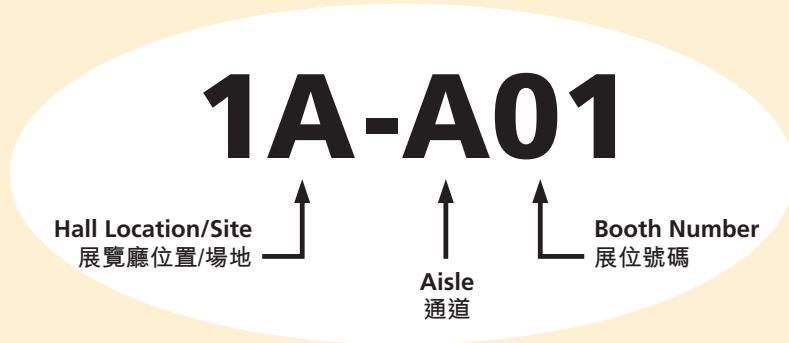

# Guide to Zones and Group Pavilions

Zone	Hall Location/Site
Brand Name Gallery - premium zone for branded toys	Halls 1D-E
Educational Toys & Games	Halls 1A-B
Electronic & Remote Control Toys	Halls 1B-C, Halls 3B-C
Entrepreneur zone	Hall 3B
Festive & Party Items	Hall 3D
Fireworks	Hall 3E
Kidult World • Hobby Goods • Magic Items • Models & Figurines • Action & War Games	Hall 3E
Multiple Toys Products	Hall 3B
Paper Products & Toy Packaging	Hall 3E
Pet Toys	Hall 3B
Smart-Tech Toys	Hall 1C
Soft Toys & Dolls	Hall 3D
Testing, Inspection & Certification Services	Hall 3D
Trade Services	Hall 3B Concourse
Vehicle Toys	Hall 3E
World of Outdoor and Sporting Goods	Hall 3C

Group Pavilion	Hall Location/Site
Mainland China	Halls 5B-E
Korea	Hall 3C Concourse
Spain	Hall 1B Concourse
Taiwan	Hall 5E
United Kingdom	Hall 3E
World of Toys Pavilion	Halls 1C Concourse & 1D Concourse

Concurrent Event	Hall Location/Site
HKTDC Hong Kong Baby Products Fair	Halls 3F-G, Hall 3 Concourse, Expo Drive Hall, Level 2 Mezzanine, Convention Hall & Foyer
HKTDC Hong Kong International Licensing Show	Grand Hall, Foyer & Hall 3B, Level 4 Mezzanine, Chancellor Room, Meeting Rooms S421-S430
Hong Kong International Stationery Fair	Hall 5B

## 展位位置圖例

Hall Location/Site 展覽廳位置/場地	Level 樓層
<b>1A-1E</b> Halls 展覽廳 1A-1E	L1 一樓
<b>1CON</b> Hall 1 Concourse 展覽廳1大堂	L1 一樓
<b>3B-3E</b> Halls 展覽廳 3B-3E	L3 三樓
<b>3CON</b> Hall 3 Concourse 展覽廳3大堂	L3 三樓
<b>5B-5G</b> Halls 展覽廳 5B-5G	L5 五樓
<b>5CON</b> Halls 5 concourse 展覽廳5大堂	L5 五樓