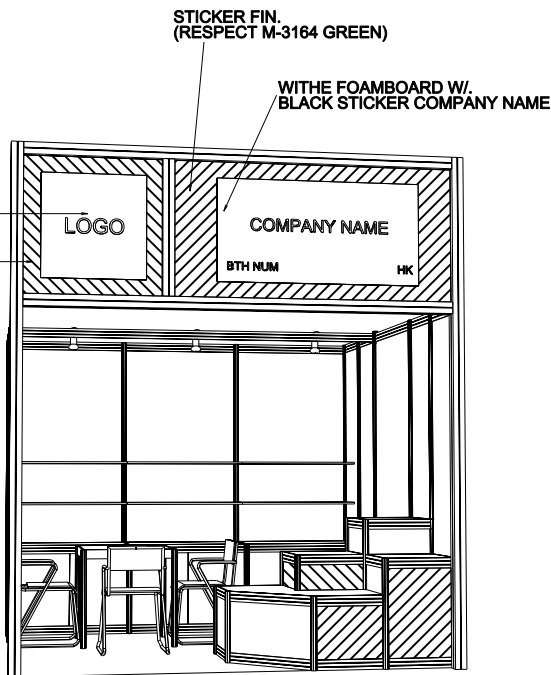

3M x 3M Deluxe Booth 三米乘三米高級攤位

PLAN

WITHE FOAMBOARD W/
BLACK STICKER COMPANY NAME
CUT-OUT PLYWOOD SHAPE
COLOR STICKER LAMINATION
(RESPECT M-3178 ORANGE)

PERSPECTIVE

ELEVATION

BOOTH SPECIFICATIONS		QTY.
	LOCKABLE CABINET 1000L x 500W x 750H mm	3
	WOODEN DISPLAY SHELF FLAT (3000W X 300D mm)	2
	DISPLAY PLATFORM IN STICKER LAMINATIONS 500 / 750 / 1000mmH	1
	SPOTLIGHT 23 WATT ENERGY SAVING LAMP (YELLOW LIGHT)	3
	LONG ARMED SPOTLIGHT (300MM) 23 WATT ENERGY SAVING LAMP (YELLOW LIGHT)	2
	500w SQUARE PIN SOCKET	1
	700W x 700D x 750H mm MEETING TABLE	1
	BLACK LEATHER CHAIR	3
- - -	CEILING BEAM	3M
LOGO	COMPANY LOGO	1
	RUBBISH BIN & CARPET (9sqm.)	