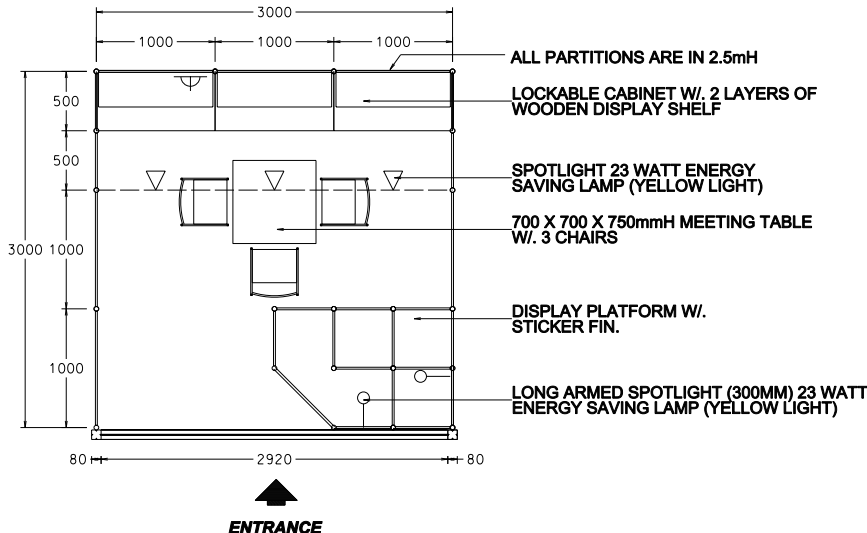

3M x 3M Deluxe Booth 三米乘三米高級攤位

PLAN

WITHE FOAMBOARD W/
BLACK STICKER COMPANY NAME
CUT-OUT PLYWOOD SHAPE
COLOR STICKER LAMINATION
(RESPECT M-3178 ORANGE)

PERSPECTIVE

ELEVATION

BOOTH SPECIFICATIONS		QTY.
	LOCKABLE CABINET 1000L x 500W x 750H mm	3
	WOODEN DISPLAY SHELF FLAT (3000W X 300D mm)	2
	DISPLAY PLATFORM IN STICKER LAMINATIONS 500 / 750 / 1000mmH	1
	SPOTLIGHT 23 WATT ENERGY SAVING LAMP (YELLOW LIGHT)	3
	LONG ARMED SPOTLIGHT (300MM) 23 WATT ENERGY SAVING LAMP (YELLOW LIGHT)	2
	500w SQUARE PIN SOCKET	1
	700W x 700D x 750H mm MEETING TABLE	1
	BLACK LEATHER CHAIR	3
- - -	CEILING BEAM	3M
LOGO	COMPANY LOGO	1
	RUBBISH BIN & CARPET (9sqm.)	