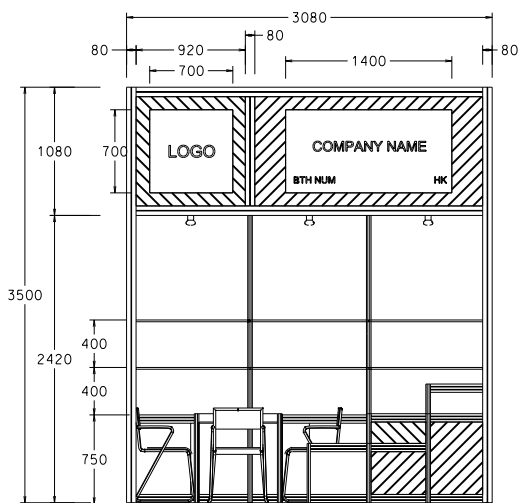

3M x 3M Deluxe Booth 三米乘三米高級攤位

PLAN

WITHE FOAMBOARD W/
BLACK STICKER COMPANY NAME
CUT-OUT PLYWOOD SHAPE
COLOR STICKER LAMINATION
(RESPECT M-3178 ORANGE)

PERSPECTIVE

ELEVATION

BOOTH SPECIFICATIONS		QTY.
	LOCKABLE CABINET 1000L x 500W x 750H mm	3
	WOODEN DISPLAY SHELF FLAT (3000W X 300D mm)	2
	DISPLAY PLATFORM IN STICKER LAMINATIONS 500 / 750 / 1000mmH	1
	SPOTLIGHT 23 WATT ENERGY SAVING LAMP (YELLOW LIGHT)	3
	LONG ARMED SPOTLIGHT (300MM) 23 WATT ENERGY SAVING LAMP (YELLOW LIGHT)	2
	500w SQUARE PIN SOCKET	1
	700W x 700D x 750H mm MEETING TABLE	1
	BLACK LEATHER CHAIR	3
- - -	CEILING BEAM	3M
LOGO	COMPANY LOGO	1
	RUBBISH BIN & CARPET (9sqm.)	