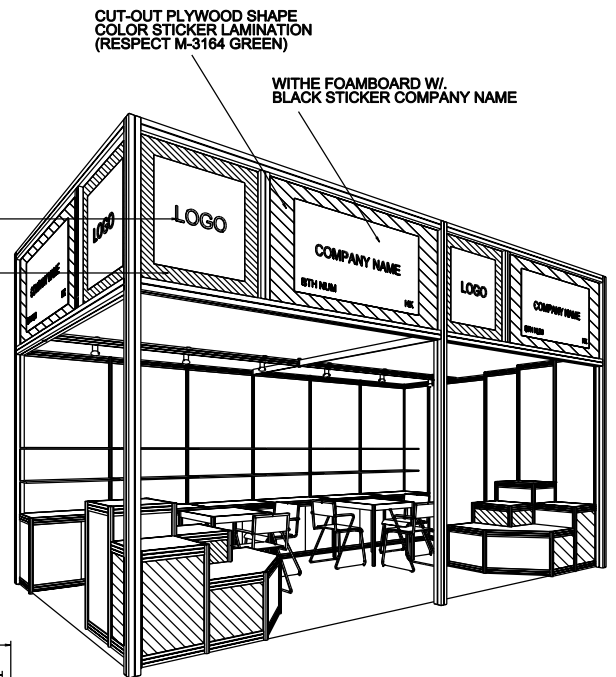

6M x 3M Deluxe Left Corner Booth

六米乘三米高級左邊角位攤位

WITHE FOAMBOARD W/ BLACK STICKER COMPANY NAME

CUT-OUT PLYWOOD SHAPE COLOR STICKER LAMINATION (RESPECT M-3178 ORANGE)

BOOTH SPECIFICATIONS		QTY.
	LOCKABLE CABINET 1000L x 500W x 750H mm	6
	WOODEN DISPLAY SHELF FLAT (3000W X 300D mm)	4
	DISPLAY PLATFORM IN STICKER LAMINATIONS 500 / 750 / 1000mmH	2
	SPOTLIGHT 23 WATT ENERGY SAVING LAMP (YELLOW LIGHT)	6
	LONG ARMED SPOTLIGHT (300MM) 23 WATT ENERGY SAVING LAMP (YELLOW LIGHT)	4
	500w SQUARE PIN SOCKET	2
	700W x 700D x 750H mm MEETING TABLE	2
	BLACK LEATHER CHAIR	6
	CEILING BEAM	9M
	COMPANY LOGO	3
	RUBBISH BIN & CARPET (18sqm.)	