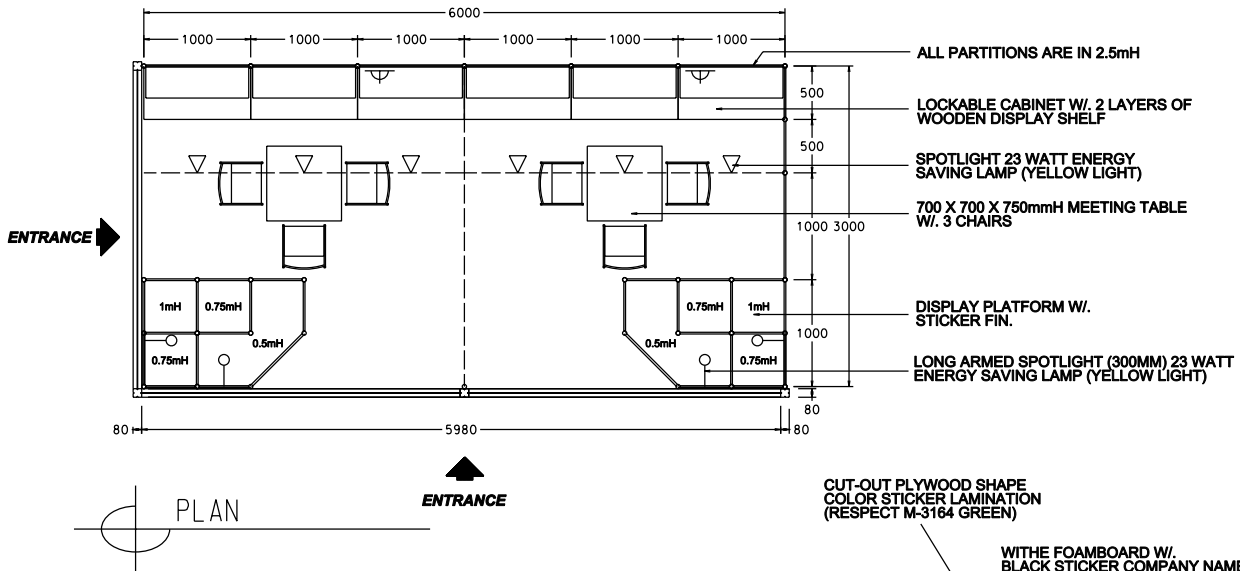

6M x 3M Deluxe Left Corner Booth

六米乘三米高級左邊角位攤位

WITHE FOAMBOARD W/ BLACK STICKER COMPANY NAME

CUT-OUT PLYWOOD SHAPE COLOR STICKER LAMINATION (RESPECT M-3178 ORANGE)

BOOTH SPECIFICATIONS		QTY.
	LOCKABLE CABINET 1000L x 500W x 750H mm	6
	WOODEN DISPLAY SHELF FLAT (3000W X 300D mm)	4
	DISPLAY PLATFORM IN STICKER LAMINATIONS 500 / 750 / 1000mmH	2
	SPOTLIGHT 23 WATT ENERGY SAVING LAMP (YELLOW LIGHT)	6
	LONG ARMED SPOTLIGHT (300MM) 23 WATT ENERGY SAVING LAMP (YELLOW LIGHT)	4
	500w SQUARE PIN SOCKET	2
	700W x 700D x 750H mm MEETING TABLE	2
	BLACK LEATHER CHAIR	6
	CEILING BEAM	9M
	COMPANY LOGO	3
	RUBBISH BIN & CARPET (18sqm.)	