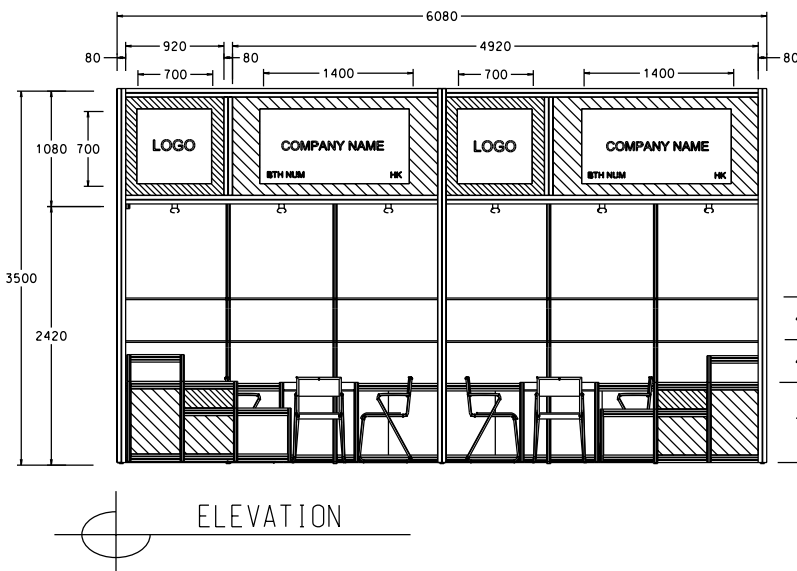

6M x 3M Deluxe Left Corner Booth

六米乘三米高級左邊角位攤位

WITHE FOAMBOARD W/ BLACK STICKER COMPANY NAME

CUT-OUT PLYWOOD SHAPE COLOR STICKER LAMINATION (RESPECT M-3178 ORANGE)

BOOTH SPECIFICATIONS		QTY.
	LOCKABLE CABINET 1000L x 500W x 750H mm	6
	WOODEN DISPLAY SHELF FLAT (3000W X 300D mm)	4
	DISPLAY PLATFORM IN STICKER LAMINATIONS 500 / 750 / 1000mmH	2
	SPOTLIGHT 23 WATT ENERGY SAVING LAMP (YELLOW LIGHT)	6
	LONG ARMED SPOTLIGHT (300MM) 23 WATT ENERGY SAVING LAMP (YELLOW LIGHT)	4
	500w SQUARE PIN SOCKET	2
	700W x 700D x 750H mm MEETING TABLE	2
	BLACK LEATHER CHAIR	6
	CEILING BEAM	9M
	COMPANY LOGO	3
	RUBBISH BIN & CARPET (18sqm.)	