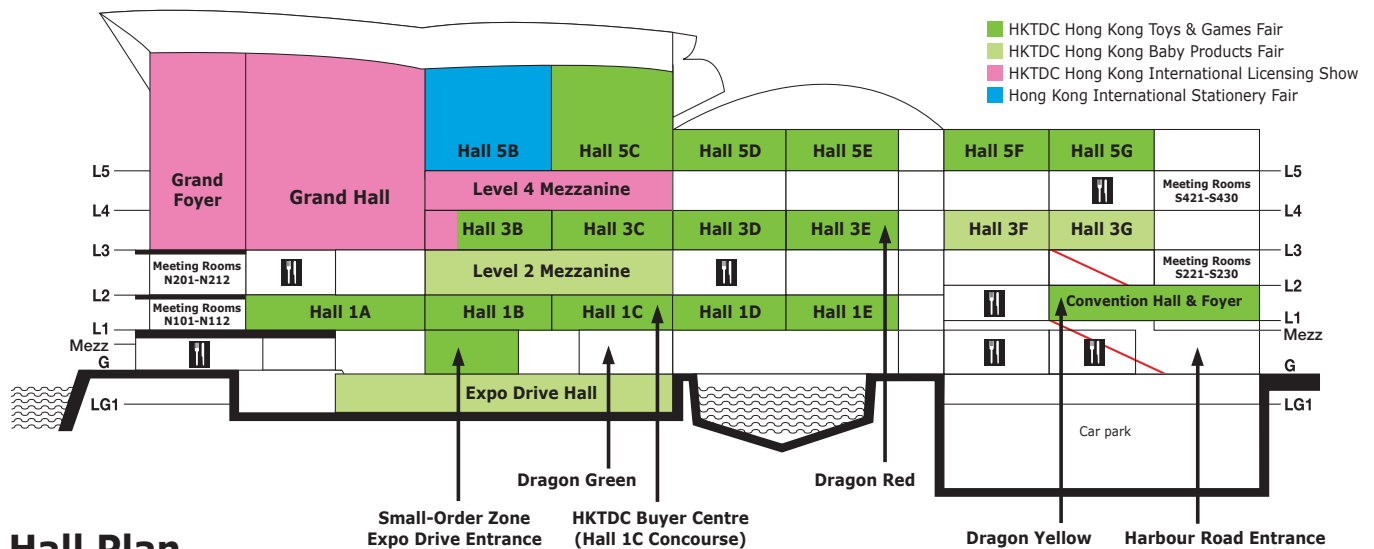

Guide to Zones and Group Pavilions

Zone	Hall Location/Site
Brand Name Gallery - premium zone for branded toys	Halls 1D-E
Candy Toys	Hall 3E
Educational Toys & Games	Halls 1A-B
Electronic & Remote Control Toys	Halls 1B-C, Hall 3B
Festive & Party Items, Toys Parts & Accessories	Hall 3D
Kidult World • Hobby Goods • Magic Items • Vehicles, Mechanical Toys & Action Figures	Hall 3E
Multiple Toys Products / General Merchandise	Hall 3B
Outdoor & Sporting Items	Hall 3C
Paper Products & Toy Packaging	Hall 3E
Smart-Tech Toys	Hall 1D
Soft Toys & Dolls	Hall 3D
Sporting Goods and Playground Facilities Zone New	Convention Hall & Foyer
Testing, Inspection & Certification Services	Hall 3D
Trade Services	Hall 3B
Video Games	Hall 1B

Group Pavilion	Hall Location/Site
Chinese Mainland	Halls 5C-E, F-G
Indonesia	Hall 5C
Korea	Hall 3C Concourse
Spain	Hall 1B Concourse
Taiwan	Hall 5E
Thailand	Hall 5C
World of Toys Pavilion	Halls 1C Concourse & 1D Concourse

Concurrent Event	Hall Location/Site
HKTDC Hong Kong Baby Products Fair	Halls 3F-G, Expo Drive Hall, Level 2 Mezzanine
HKTDC Hong Kong International Licensing Show	Grand Hall, Foyer & Hall 3B, Level 4 Mezzanine
Hong Kong International Stationery Fair	Hall 5B

— To access Convention Hall, please use the escalator or lift at Harbour Road Entrance or Hall 3G.

Booth Legend

展位位置圖例

Hall Location/Site 展覽廳位置/場地	Level 樓層
1A-1E Halls 展覽廳 1A-1E	L1 一樓
1CON Hall 1 Concourse 展覽廳1大堂	L1 一樓
3B-3E Halls 展覽廳 3B-3E	L3 三樓
3CON Hall 3 Concourse 展覽廳3大堂	L3 三樓
5C-5G Halls 展覽廳 5C-5G	L5 五樓
CH Convention Hall & Foyer 會議廳及前廳	L1 一樓