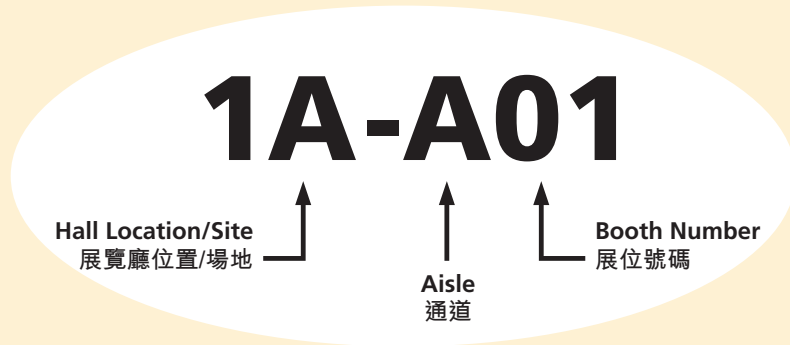

Guide to Zones and Group Pavilions

Zone	Hall Location/Site
Brand Name Gallery - premium zone for branded toys	Halls 1D-E
Candy Toys	Hall 3E
Educational Toys & Games	Halls 1A-B
Electronic & Remote Control Toys	Halls 1B-C, Hall 3B
Festive & Party Items, Toys Parts & Accessories	Hall 3D
Kidult World • Hobby Goods • Magic Items • Vehicles, Mechanical Toys & Action Figures	Hall 3E
Multiple Toys Products / General Merchandise	Hall 3B
Outdoor & Sporting Items	Hall 3C
Paper Products & Toy Packaging	Hall 3E
Smart-Tech Toys	Hall 1D
Soft Toys & Dolls	Hall 3D
Sporting Goods and Playground Facilities Zone New	Convention Hall & Foyer
Testing, Inspection & Certification Services	Hall 3D
Trade Services	Hall 3B
Video Games	Hall 1B

Group Pavilion	Hall Location/Site
Chinese Mainland	Halls 5C-E, F-G
Indonesia	Hall 5C
Korea	Hall 3C Concourse
Spain	Hall 1B Concourse
Taiwan	Hall 5E
Thailand	Hall 5C
World of Toys Pavilion	Halls 1C Concourse & 1D Concourse

Concurrent Event	Hall Location/Site
HKTDC Hong Kong Baby Products Fair	Halls 3F-G, Expo Drive Hall, Level 2 Mezzanine
HKTDC Hong Kong International Licensing Show	Grand Hall, Foyer & Hall 3B, Level 4 Mezzanine
Hong Kong International Stationery Fair	Hall 5B

— To access Convention Hall, please use the escalator or lift at Harbour Road Entrance or Hall 3G.

Booth Legend

展位位置圖例

Hall Location/Site 展覽廳位置/場地	Level 樓層
1A-1E Halls 展覽廳 1A-1E	L1 一樓
1CON Hall 1 Concourse 展覽廳1大堂	L1 一樓
3B-3E Halls 展覽廳 3B-3E	L3 三樓
3CON Hall 3 Concourse 展覽廳3大堂	L3 三樓
5C-5G Halls 展覽廳 5C-5G	L5 五樓
CH Convention Hall & Foyer 會議廳及前廳	L1 一樓