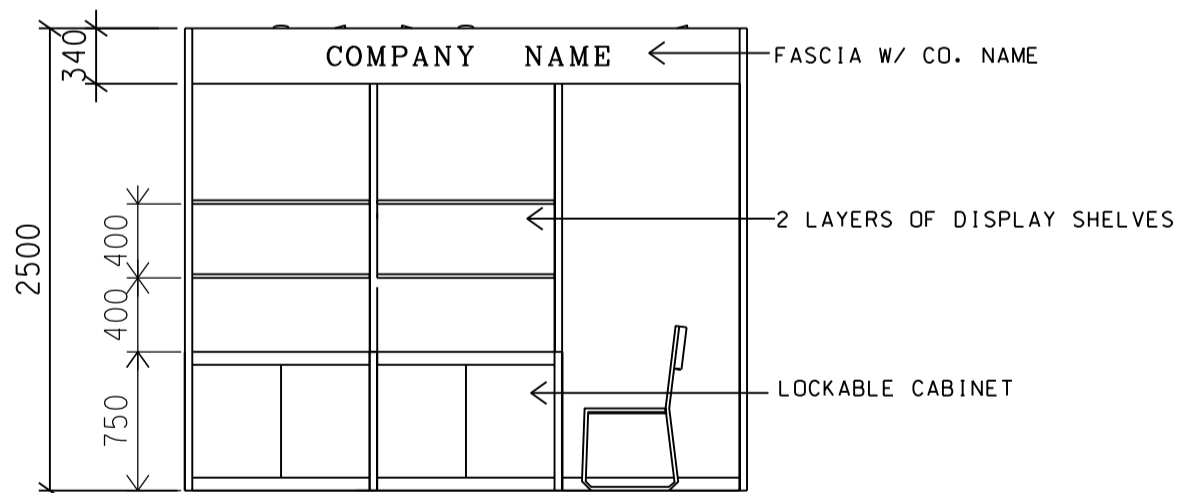

Hong Kong Toys & Games Fair

香港玩具展

3M x 3M Standard Booth with Meeting Room Specification

三米乘三米標準攤位附設會議房規格

BOOTH SPECIFICATIONS		QTY.
	1000L x 500W x 750H mm CABINET	3
	WOODEN DISPLAY SHELF FLAT (2000W X 300D mm)	2
	WOODEN DISPLAY SHELF FLAT (1000W X 300D mm)	2
	23W ENERGY SAVING LAMP SPOTLIGHT(YELLOW LIGHT)	2
	23W ENERGY SAVING LAMP LONGARMED SPOTLIGHT (YELLOW LIGHT)	3
	700W x 700D x 750H mm MEETING TABLE	1
	BLACK LEATHER CHAIR	2
	CEILING BEAM	1.5M
	RUBBISH BIN & CARPET (9sqm.)	