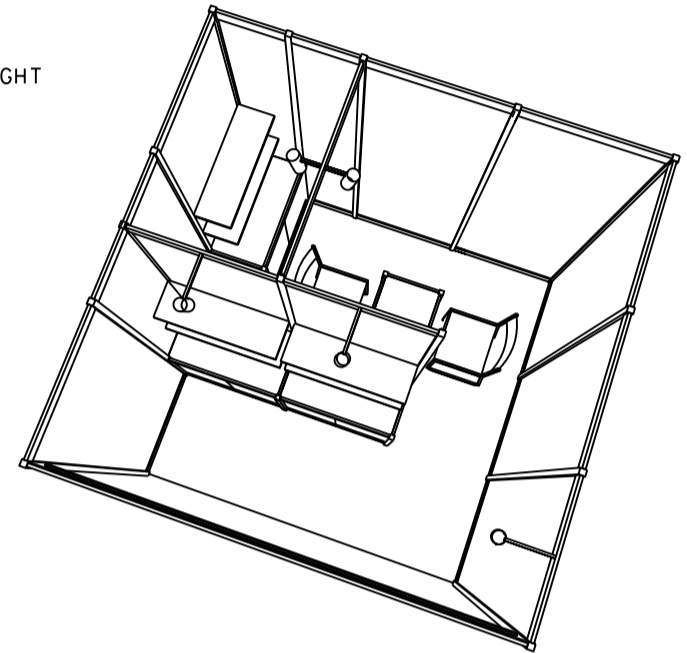

Hong Kong Toys & Games Fair

香港玩具展

3M x 3M Standard Booth with Meeting Room Specification

三米乘三米標準攤位附設會議房規格

BOOTH SPECIFICATIONS		QTY.
	1000L x 500W x 750H mm CABINET	3
	WOODEN DISPLAY SHELF FLAT (2000W X 300D mm)	2
	WOODEN DISPLAY SHELF FLAT (1000W X 300D mm)	2
	23W ENERGY SAVING LAMP SPOTLIGHT(YELLOW LIGHT)	2
	23W ENERGY SAVING LAMP LONGARMED SPOTLIGHT (YELLOW LIGHT)	3
	700W x 700D x 750H mm MEETING TABLE	1
	BLACK LEATHER CHAIR	2
	CEILING BEAM	1.5M
	RUBBISH BIN & CARPET (9sqm.)	