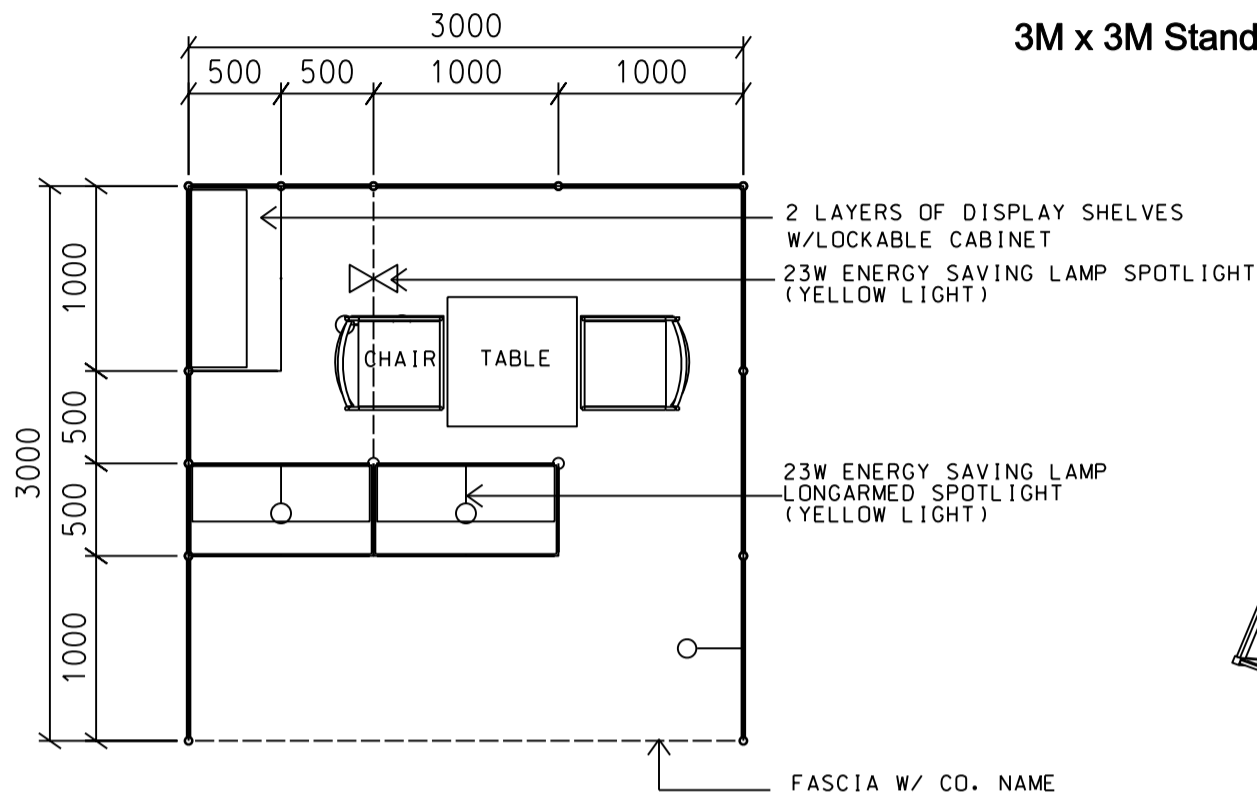

Hong Kong Toys & Games Fair

香港玩具展

3M x 3M Standard Booth with Meeting Room Specification

三米乘三米標準攤位附設會議房規格

BOOTH SPECIFICATIONS		QTY.
	1000L x 500W x 750H mm CABINET	3
	WOODEN DISPLAY SHELF FLAT (2000W X 300D mm)	2
	WOODEN DISPLAY SHELF FLAT (1000W X 300D mm)	2
	23W ENERGY SAVING LAMP SPOTLIGHT(YELLOW LIGHT)	2
	23W ENERGY SAVING LAMP LONGARMED SPOTLIGHT (YELLOW LIGHT)	3
	700W x 700D x 750H mm MEETING TABLE	1
	BLACK LEATHER CHAIR	2
	CEILING BEAM	1.5M
	RUBBISH BIN & CARPET (9sqm.)	