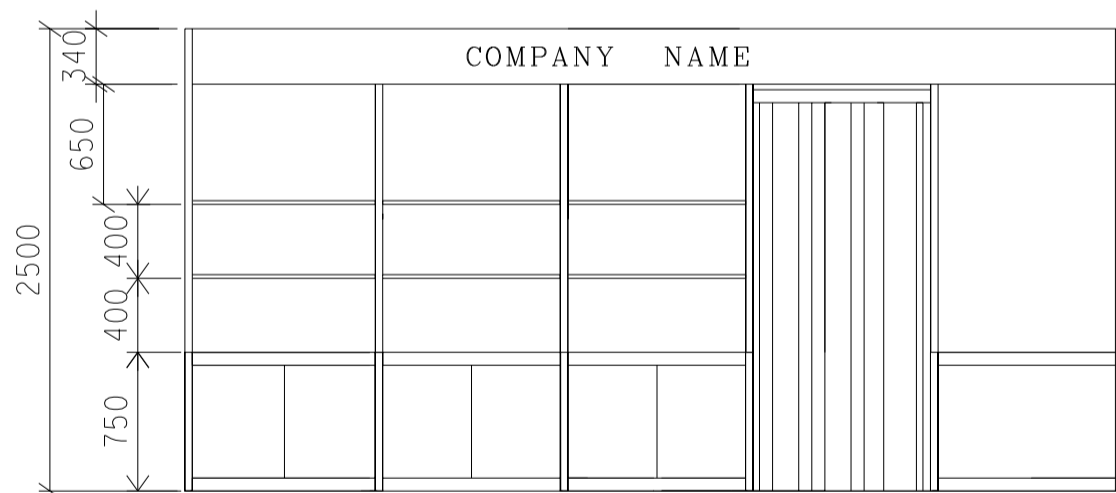

### 5M x 3M Standard Booth with Meeting Room Specification

五米乘三米標準攤位附設會議房規格

BOOTH SPECIFICATIONS 攤位規格		QTY.
	1000W x 500D x 750H mm LOCKABLE CABINET	5
	3000W x 300D WOODEN DISPLAY SHELF	2
	1000W x 300D WOODEN DISPLAY SHELF	4
	23W ENERGY SAVING LAMP SPOTLIGHT(YELLOW LIGHT)	5
	23W ENERGY SAVING LAMP LONGARMED SPOTLIGHT (YELLOW LIGHT)	2
	700W x 700D x 750H MEETING TABLE	1
	BLACK LEATHER CHAIR	3
	CEILING BEAM	8M
	750H FREE STAND DISPLAY PLATFORM	1
	FOLDING DOOR (1mW)	1
	RUBBISH BIN & CARPET (15 sq.m.)	