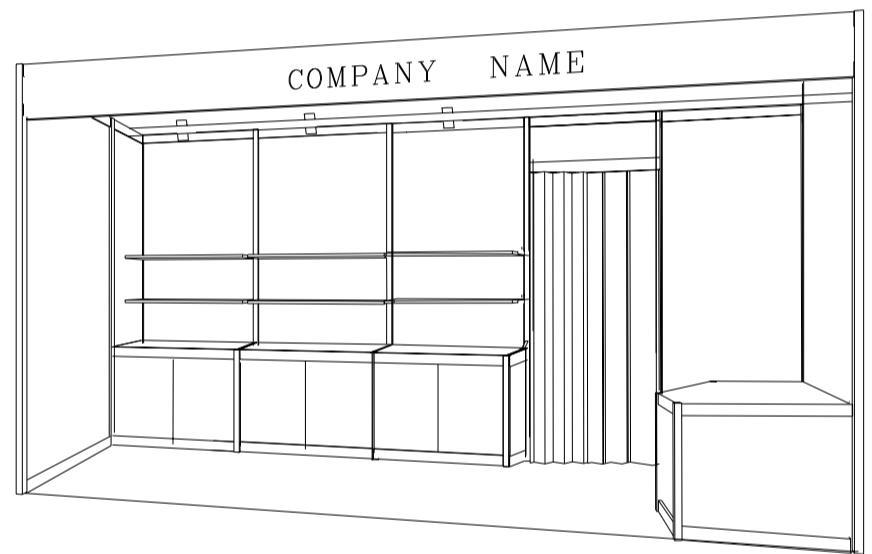

### 5M x 3M Standard Booth with Meeting Room Specification

五米乘三米標準攤位附設會議房規格

BOOTH SPECIFICATIONS 攤位規格		QTY.
	1000W x 500D x 750H mm LOCKABLE CABINET	5
	3000W x 300D WOODEN DISPLAY SHELF	2
	1000W x 300D WOODEN DISPLAY SHELF	4
	23W ENERGY SAVING LAMP SPOTLIGHT(YELLOW LIGHT)	5
	23W ENERGY SAVING LAMP LONGARMED SPOTLIGHT (YELLOW LIGHT)	2
	700W x 700D x 750H MEETING TABLE	1
	BLACK LEATHER CHAIR	3
	CEILING BEAM	8M
	750H FREE STAND DISPLAY PLATFORM	1
	FOLDING DOOR (1mW)	1
	RUBBISH BIN & CARPET (15 sq.m.)	