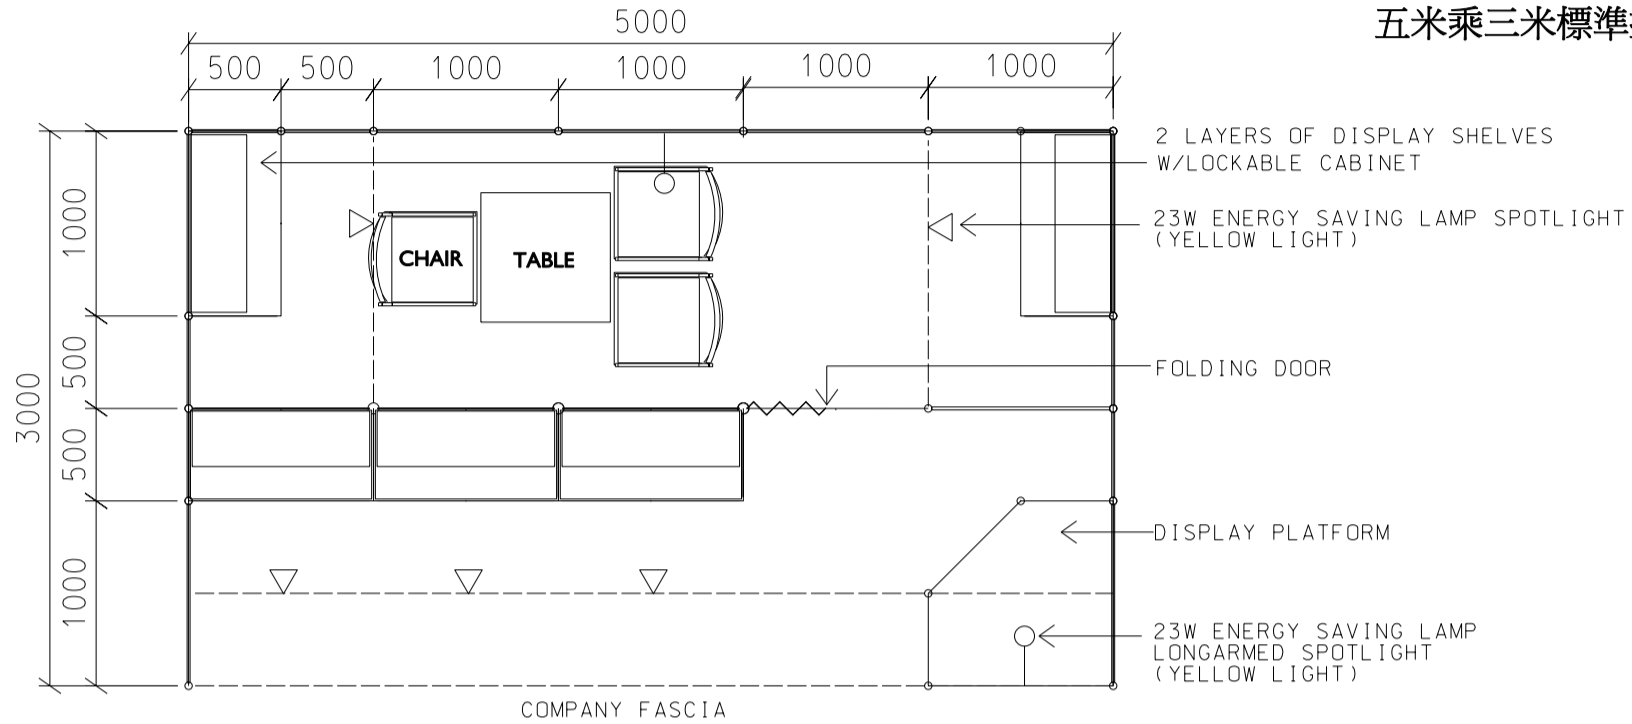

### 5M x 3M Standard Booth with Meeting Room Specification

五米乘三米標準攤位附設會議房規格

BOOTH SPECIFICATIONS 攤位規格		QTY.
	1000W x 500D x 750H mm LOCKABLE CABINET	5
	3000W x 300D WOODEN DISPLAY SHELF	2
	1000W x 300D WOODEN DISPLAY SHELF	4
	23W ENERGY SAVING LAMP SPOTLIGHT(YELLOW LIGHT)	5
	23W ENERGY SAVING LAMP LONGARMED SPOTLIGHT (YELLOW LIGHT)	2
	700W x 700D x 750H MEETING TABLE	1
	BLACK LEATHER CHAIR	3
	CEILING BEAM	8M
	750H FREE STAND DISPLAY PLATFORM	1
	FOLDING DOOR (1mW)	1
	RUBBISH BIN & CARPET (15 sq.m.)	