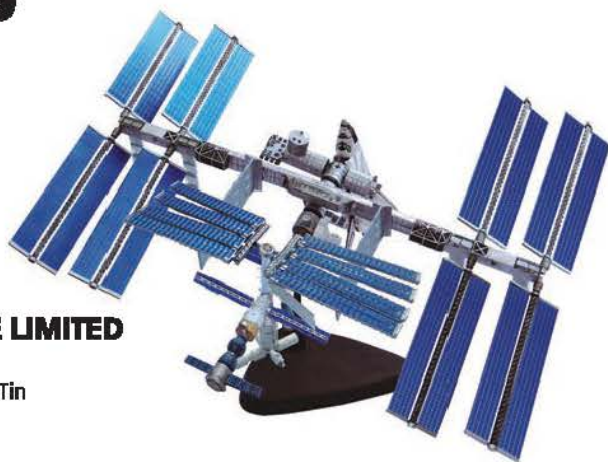

4D Puzzle™

4D PUZZLE

Booth no: 1E-D20

FAME MASTER ENTERPRISE LIMITED

Room 1516, 15/F, Wah Wai Centre
38-40 Au Pui Wan Street, Fo Tan, Sha Tin
New Territories, Hong Kong
Tel: (852) 2690 9200
Fax: (852) 2690 9994
Email: sales5@famemaster.com
Website: www.4dmaster.com