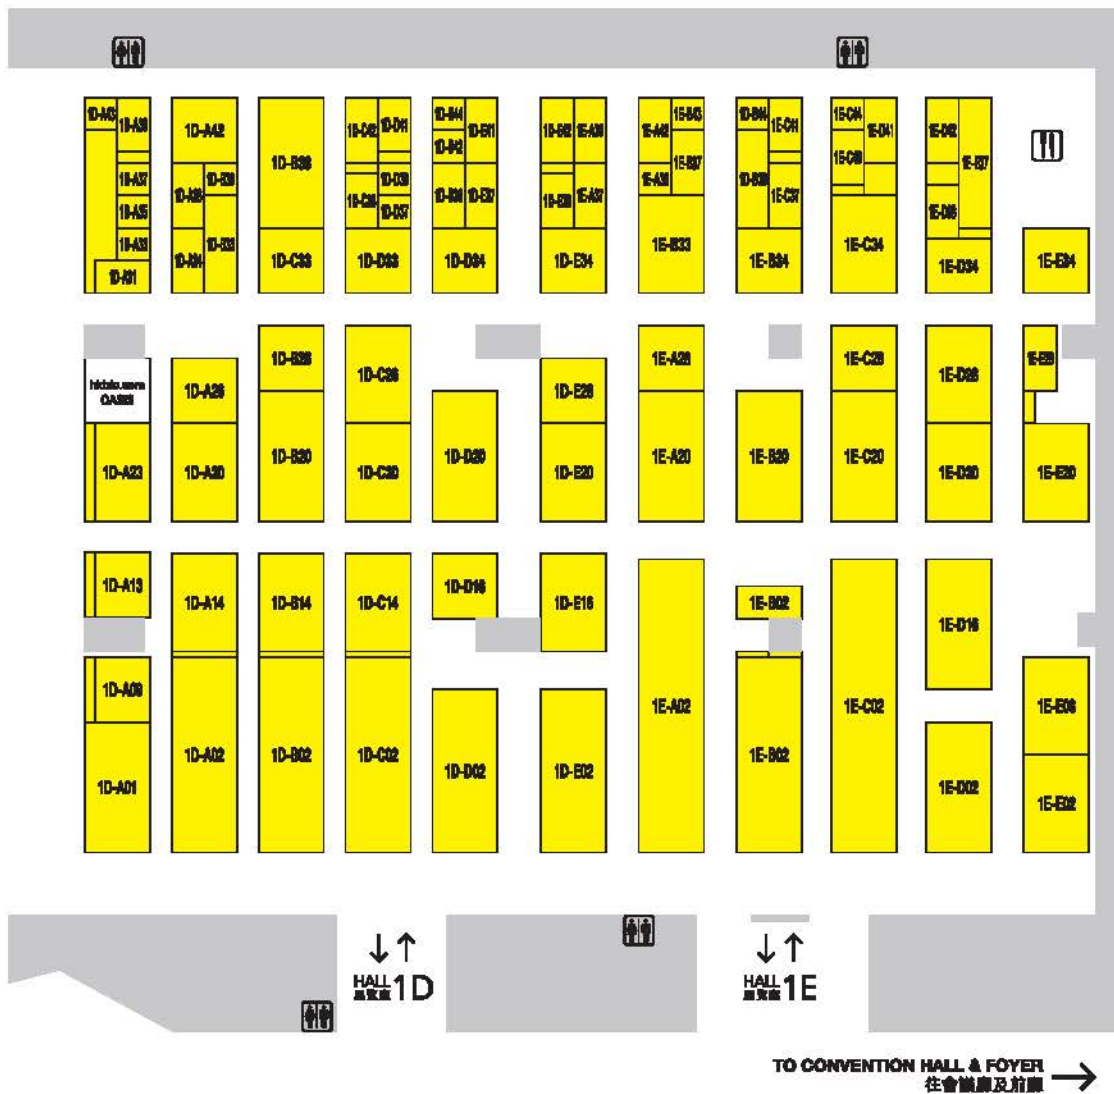

Floor Plan

Enquiries

**Hong Kong Trade Development Council
Exhibitions Department**

Unit 13, Expo Galleria
Hong Kong Convention and Exhibition Centre
1 Expo Drive, Wan Chai, Hong Kong

Tel: (852) 2584 4333

Fax: (852) 2824 0026

Email: exhibitions@hktdc.org

Website: www.hktdc.com/hktoyfair

HKTDC Global Network: www.hktdc.com/globalnetwork