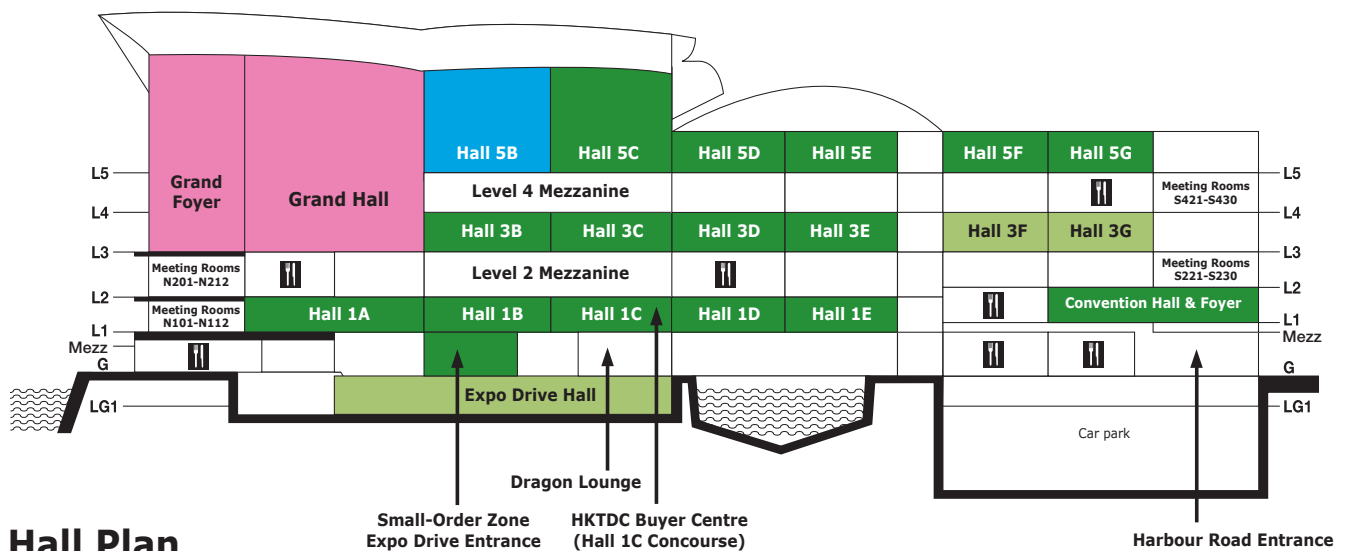

# Guide to Zones and Group Pavilions

Zone	Hall Location/Site
Brand Name Gallery - premium zone for branded toys	Halls 1D-E
Candy Toys	Hall 3D Concourse
Educational Toys & Games	Halls 1A-B
Electronic & Remote Control Toys	Halls 1B-C, Hall 3B
Festive & Party Items, Toys Parts & Accessories	Hall 3D
Kidult World <span style="color: green; font-weight: bold;">New</span> • Hobby Goods • Magic Items • Vehicles, Mechanical Toys & Action Figures	Hall 3E
Multiple Toys Products/ General Merchandise	Hall 3B, Convention Hall
Outdoor & Sporting Items	Hall 3C
Paper Products & Toy Packaging	Hall 3E
Soft Toys & Dolls	Halls 3C-D
Testing, Inspection & Certification Services	Hall 3D
Trade Services	Hall 3B
Video Games	Hall 1B

Group Pavilion	Hall Location/Site
Chinese Mainland	Halls 5C-E, F-G
Korea	Hall 3C Concourse
Spain	Hall 1B Concourse
Taiwan	Hall 5E
Thailand	Hall 5C
World of Toys Pavilion	Halls 1C Concourse & 1D Concourse

Concurrent Event	Hall Location/Site
HKTDC Hong Kong Baby Products Fair	Halls 3F-G, Expo Drive Hall
HKTDC Hong Kong International Licensing Show	Grand Hall & Foyer
Hong Kong International Stationery Fair	Hall 5B

## 展位位置圖例

Hall Location/Site 展覽廳位置/場地	Level 樓層
<b>1A-1E</b> Halls 展覽廳 1A-1E	L1 一樓
<b>1CON</b> Hall 1 Concourse 展覽廳1大堂	L1 一樓
<b>3B-3E</b> Halls 展覽廳 3B-3E	L3 三樓
<b>3CON</b> Hall 3 Concourse 展覽廳3大堂	L3 三樓
<b>5C-5G</b> Halls 展覽廳 5C-5G	L5 五樓
<b>CH</b> Convention Hall & Foyer 會議廳及前廳	L1 一樓